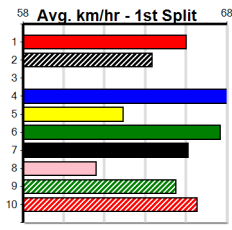

CROYDON HOMING PIGEON CLUB

Distance: 300m, Race Type: Grade 5 T3, Total Prizemoney: $2,925
1st: $1,950, 2nd: $600, 3rd: $300, 4th: $75

8

1:45PM

(VIC time)

CHILI HORIZON (1) is better than his past two runs and a clean getaway can see him lead throughout. UNO PEANUT (2) has a good record here and he should follow the red through early on. BEAR LEE TIME (4) just needs luck in running.

Watchdog Tips: 1 2 4 7 **Bet:** Win 1