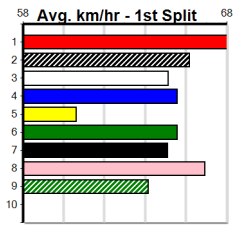

PITSTOP MOWER REPAIRS

Distance: 350m, Race Type: Grade 6, Total Prizemoney: $2,925

1st: $1,950, 2nd: $600, 3rd: $300, 4th: $75

OLIVER KELTON (7) has been impressive in his three runs since resuming and he just needs a clear crack mid race. BANORA POINT (3) has a good record here and he will be strong in the run home. POINT THE FINGER (1) has claims

Watchdog Tips:

7

3

1

4

Bet:

Win 7