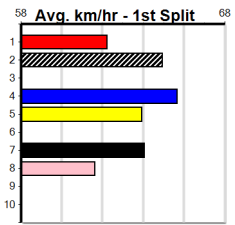

MR HUMMER LIMOS

Distance: 300m, Race Type: Grade 7, Total Prizemoney: $2,925
1st: $1,950, 2nd: $600, 3rd: $300, 4th: $75

9

2:02PM

(VIC time)

TAKE NOTICE (7) is showing plenty of promise and he just needs a clear crack in the middle stages. JOLLY ETHICS (8) comes here with solid NSW form and a forward showing is expected. KEVIN GO EASY (4) can fire first up from a spell

Watchdog Tips: **7** **8** **4** **1** **Bet:** **Win 7**