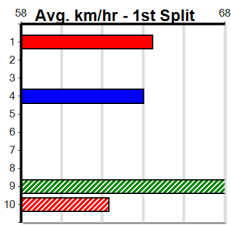

Healesville

SPORTSBET GREEN TICKS

Distance: 300m, Race Type: Maiden, Total Prizemoney: $2,535
1st: $1,680, 2nd: $520, 3rd: $260, 4th: $75

1

11:39AM

(VIC time)

BLUE SAMBUCA (3) is a member of a strong kennel and she is bred to have plenty of early speed.
REBEL SAL (2) is another well bred type and he is sure to have plenty of support on debut. NOVA MIA (1) was far from disgraced on debut.

Watchdog Tips: **3** **2** **1** **7** **Bet:** **Box Quinella 1,2,3 ($10 for 333.33%)**