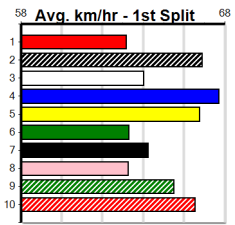

GORSKI ENGINEERING

Distance: 300m, Race Type: Grade 5 T3, Total Prizemoney: $2,925
1st: $1,950, 2nd: $600, 3rd: $300, 4th: $75

7

1:27PM
(VIC time)

THAI BUTTERFLY (1) has a great record here and she should be able to run over the top in the closing stages. WHY NOT BARNEY (5) has been impressive in his past two and he can settle near the speed. CRACKERJACK MAXY (6) is suitably drawn out wide

Watchdog Tips: **1** **5** **6** **4** Bet: **Win 1**