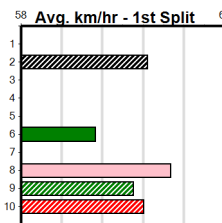

Healesville

GREYHOUND ADOPTION PROGRAM

Distance: 300m, Race Type: Maiden, Total Prizemoney: $2,535
1st: $1,680, 2nd: $520, 3rd: $260, 4th: $75

2

11:56AM

(VIC time)

NITROUS (6) can make mistakes in his races but he has the engine and he gets his chance to break through. SPIRITED SAL (4) showed early speed when placed on debut and she will be much better for the run. MEMORIES OF ROSE (7) has claims

Watchdog Tips: **6** **4** **7** **5** **Bet:** **Box Quinella 4,6,7 ($10 for 333.33%)**

Form	Box	Weight	Dist	Track	Date	Time	BON	Margin	1st/2nd (Time)	PIR	Checked	Comment	W/R	Split 1	S/P	Grade	
1	UNCLE MAX [M]											<i>Breeding suggests he may prefer a wider draw</i>					
BK	D	Mar-22	SHIMA SHINE									MEPUNGA GAL					
Trainer: John Lowndes (Tooradin) $7.50																	
Owner(s): J Lowndes																	
<table border="1"> <thead> <tr><th colspan="8">Winning Boxes</th></tr> <tr><th>1</th><th>2</th><th>3</th><th>4</th><th>5</th><th>6</th><th>7</th><th>8</th></tr> </thead> <tbody> <tr><td>Prize</td><td></td><td></td><td></td><td></td><td></td><td></td><td></td></tr> <tr><td>Best</td><td></td><td></td><td></td><td></td><td></td><td></td><td></td></tr> <tr><td>Starts</td><td></td><td></td><td></td><td></td><td></td><td></td><td></td></tr> <tr><td>Trk/Dst</td><td></td><td></td><td></td><td></td><td></td><td></td><td></td></tr> <tr><td>APM</td><td></td><td></td><td></td><td></td><td></td><td></td><td></td></tr> </tbody> </table>																	
2	LAYLA NOVA [M]											<i>Failed to fire on debut, may need more time</i>					
BE	B	Mar-23	FERNANDO BALE									NOVA WILLOW					
Trainer: Robert Camilleri (Lara) $12.00																	
Owner(s): J Galea																	
<table border="1"> <thead> <tr><th colspan="8">Winning Boxes</th></tr> <tr><th>1</th><th>2</th><th>3</th><th>4</th><th>5</th><th>6</th><th>7</th><th>8</th></tr> </thead> <tbody> <tr><td>Prize</td><td></td><td></td><td></td><td></td><td></td><td></td><td></td></tr> <tr><td>Best</td><td></td><td></td><td></td><td></td><td></td><td></td><td></td></tr> <tr><td>Starts</td><td></td><td></td><td></td><td></td><td></td><td></td><td></td></tr> <tr><td>Trk/Dst</td><td></td><td></td><td></td><td></td><td></td><td></td><td></td></tr> <tr><td>APM</td><td></td><td></td><td></td><td></td><td></td><td></td><td></td></tr> </tbody> </table>																	
3	MISS CHARMED [M]											<i>Bred to have early speed, watch betting moves</i>					
BK	B	Mar-23	BERNARDO									LEAPING LYDIA					
Trainer: Paul Martin (Chirside Park) $6.00																	
Owner(s): D Turnley																	
<table border="1"> <thead> <tr><th colspan="8">Winning Boxes</th></tr> <tr><th>1</th><th>2</th><th>3</th><th>4</th><th>5</th><th>6</th><th>7</th><th>8</th></tr> </thead> <tbody> <tr><td>Prize</td><td></td><td></td><td></td><td></td><td></td><td></td><td></td></tr> <tr><td>Best</td><td></td><td></td><td></td><td></td><td></td><td></td><td></td></tr> <tr><td>Starts</td><td></td><td></td><td></td><td></td><td></td><td></td><td></td></tr> <tr><td>Trk/Dst</td><td></td><td></td><td></td><td></td><td></td><td></td><td></td></tr> <tr><td>APM</td><td></td><td></td><td></td><td></td><td></td><td></td><td></td></tr> </tbody> </table>																	
4	SPIRITED SAL [M]											<i>Showed early speed on debut, looks the danger</i>					
DKBD	B	Dec-22	ASTON RUPEE									AYIA SOPHIA					
Trainer: Tony Salpigtidis (Plenty) $4.80																	
Owner(s): M Salvatore																	
<table border="1"> <thead> <tr><th colspan="8">Winning Boxes</th></tr> <tr><th>1</th><th>2</th><th>3</th><th>4</th><th>5</th><th>6</th><th>7</th><th>8</th></tr> </thead> <tbody> <tr><td>Prize</td><td></td><td></td><td></td><td></td><td></td><td></td><td></td></tr> <tr><td>Best</td><td></td><td></td><td></td><td></td><td></td><td></td><td></td></tr> <tr><td>Starts</td><td></td><td></td><td></td><td></td><td></td><td></td><td></td></tr> <tr><td>Trk/Dst</td><td></td><td></td><td></td><td></td><td></td><td></td><td></td></tr> <tr><td>APM</td><td></td><td></td><td></td><td></td><td></td><td></td><td></td></tr> </tbody> </table>																	
5	MYSTERIOUS GIRL [M]											<i>Dam has produced some capable types, respect</i>					
BK	B	Jul-21	FERNANDO BALE									HARDAWAY WINNIE					
Trainer: Phillip Polluro (Morwell) $6.00																	
Owner(s): AZZURRI (SYN), D Lissa, A Lissa, R Meldrum, P Polluro																	
<table border="1"> <thead> <tr><th colspan="8">Winning Boxes</th></tr> <tr><th>1</th><th>2</th><th>3</th><th>4</th><th>5</th><th>6</th><th>7</th><th>8</th></tr> </thead> <tbody> <tr><td>Prize</td><td></td><td></td><td></td><td></td><td></td><td></td><td></td></tr> <tr><td>Best</td><td></td><td></td><td></td><td></td><td></td><td></td><td></td></tr> <tr><td>Starts</td><td></td><td></td><td></td><td></td><td></td><td></td><td></td></tr> <tr><td>Trk/Dst</td><td></td><td></td><td></td><td></td><td></td><td></td><td></td></tr> <tr><td>APM</td><td></td><td></td><td></td><td></td><td></td><td></td><td></td></tr> </tbody> </table>																	
6	NITROUS [M]											<i>Hard to follow but has the engine, go close</i>					
BK	D	Mar-22	SHIMA SHINE									HARLEQUIN ROSE