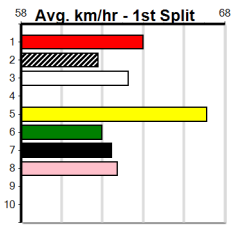

MONTROSE IGA LIQUOR

Distance: 300m, Race Type: Grade 7, Total Prizemoney: $2,925
1st: $1,950, 2nd: $600, 3rd: $300, 4th: $75

10

2:20PM

(VIC time)

ZINZAN CHARLIE (8) showed his true talent with a top 16.89 win here and he looks very well graded again. SPEEDY KHE SANH (2) was never headed at Ballarat and she just needs a little room early on. FOXY FRECKLES (5) is an improving type.

Watchdog Tips:

8

2

5

6

Bet:

Win 8