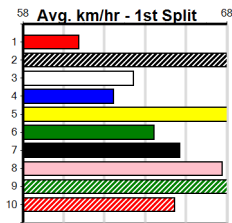

OUTER EAST FOOTBALL NETBALL COMP

Distance: 300m, Race Type: Grade 5 T3, Total Prizemoney: $2,925
1st: $1,950, 2nd: $600, 3rd: $300, 4th: $75

4

12:32PM

(VIC time)

RAPIDFIRE FOREST (3) has been racing well in better company of late and he can assume control soon after box rise. SINFUL SID (7) is never too far away here and he will be strong in the closing stages. BRAEMAR ELSIE (6) is more than capable.

Watchdog Tips:

3

7

6

2

Bet:

Win 3

Form	Box	Weight	Dist	Track	Date	Time	BON	Margin	1st/2nd (Time)	PIR	Checked	Comment	W/R	Split 1	S/P	Grade

1 HOTSPOT HERO [5] *Prefer out wide, may get crowded early, risky*

BK D Jan-21 **BARCIA BALE** **WYNBURN LUCIFER** **$8.00**

Trainer: Brett Hare (Greendale)

Rank	Box	Weight	Dist	Track	Date	Time	BON	Margin	1st/2nd (Time)	PIR	Checked	Comment	W/R	Split 1	S/P	Grade
6th (3)	35.9	390	BAL	R4	07-Oct-24	23.14	22.52	8.50	RAPIDFIRE LAYLA (22.58)	M/77	.	.	.	8.74	$78.70	T3-5
6th (8)	35.7	300	HVL	R10	15-Nov-24	17.33	16.86	6.50	LHAMMER (16.90)	Q/5	.	.	.	4.02	$10.90	T3-RW
7th (3)	35.6	300	HVL	R8	29-Nov-24	17.52	16.75	5.00	NORTHERN REGIE (17.17)	Q/2	.	.	.	3.99	$30.20	T3-5
2nd (8)	36.0	300	HVL	R4	06-Dec-24	17.14	16.89	0.25	LINTER BLACK FIRE (17.13)	M/2	.	.	.	4.00	$5.00	T3-5

Owner(s): Bris Vegas (SYN), D Robinson, P Robinson, M Fowle, J Humphries, T Baker, M Robinson, B Atkinson

Winning Boxes

1	2	3	4	5	6	7	8
1	1						1
Prize Best: $7,770.00							
Starts: 17.05							
Trk/Dst: 60-3-8-8							
APM: 11-2-2-2 $2062							

2 WHY NOT BRYCE [5] *Steady record here but has the talent, keep safe*

RF D Sep-20 **BERNARDO** **WHY NOT GINGER** **$7.50**

Trainer: Gregory Carter (Devon Meadows)

Rank	Box	Weight	Dist	Track	Date	Time	BON	Margin	1st/2nd (Time)	PIR	Checked	Comment	W/R	Split 1	S/P	Grade
8th (7)	32.5	400	WGL	R4	21-Nov-24	23.38	22.66	11.00	HARD ON ME (22.66)	M/78	.	.	.	8.63	$26.20	T3-5
7th (1)	32.9	350	HVL	R7	27-Nov-24	19.94	19.61	4.00	FIRING CHIEF (19.67)	M/6	.	.	.	6.75	$6.10	5
4th (8)	32.9	350	HVL	R7	02-Dec-24	19.79	19.32	3.75	LSWEET ALESSIA (19.53)	M/5	.	.	.	6.65	$23.80	5
6th (4)	32.8	300	HVL	R3	06-Dec-24	17.20	16.89	4.00	LON THE COIN (16.92)	M/7	.	.	.	4.01	$23.90	T3-5

Owner(s): G Carter

Winning Boxes

1	2	3	4	5	6	7	8
2	2	1		1		4	
Prize Best: $26,834.38							
Starts: 17.15							
Trk/Dst: 79-10-10-9							
APM: 7-0-1-0 $2846							

3 RAPIDFIRE FOREST [5] *Drops in class, nice turn of foot, go close*

BK D Jan-21 **BARCIA BALE** **WYNBURN LUCIFER** **$3.20**

Trainer: Claire Allen (Greendale)

Rank	Box	Weight	Dist	Track	Date	Time	BON	Margin	1st/2nd (Time)	PIR	Checked	Comment	W/R	Split 1	S/P	Grade
5th (2)	35.5	390	BAL	R6	14-Nov-24	22.97	22.16	3.5	LTHAT'S A BOODIE (22.74)	M/66	.	.	.	8.79	$7.80	T3-5
4th (2)	35.5	390	BAL	R4	25-Nov-24	22.54	22.22	4.25	LUSIVE BARB (22.25)	M/45	.	.	W	8.66	$14.40	T3-5
4th (6)	35.5	350	HVL	R4	29-Nov-24	19.76	19.46	4.50	LJAZZ HANDS (19.46)	M/6	.	.	.	6.68	$11.10	T3-5
2nd (8)	35.6	350	HVL	R6	06-Dec-24	19.64	19.36	3.75	LBRAEMAR CORA (19.39)	M/5	.	.	.	6.59	$2.90	T3-5

Owner(s): Just for us (SYN), B Hare, C Allen

Winning Boxes

1	2	3	4	5	6	7	8
2	1	1		2	2	2	4
Prize Best: $28,630.00							
Starts: 16.99							
Trk/Dst: 76-14-13-12							
APM: 3-0-1-0 $3820