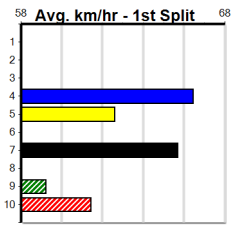

Healesville

JASON McKEOWN PHOTOGRAPHY

Distance: 350m, Race Type: Maiden, Total Prizemoney: $2,535
1st: $1,680, 2nd: $520, 3rd: $260, 4th: $75

3

12:16PM

(VIC time)

JOE THE GOOSE (7) has been placed in two of three over this journey and he gets his chance to break through. ARCHER SEVEN (4) has turned in some handy performances of late and he just needs a clear crack mid race. JAY'S GIRL (5) has claims

Watchdog Tips:

7

4

5

6

Bet:

Win 7

Form	Box	Weight	Dist	Track	Date	Time	BON	Margin	1st/2nd (Time)	PIR	Checked	Comment	W/R	Split 1	S/P	Grade	
1	PAW ELECTRA (NSW)[M]											<i>Dam has produced some talented types</i>					
WBK	B				Apr-23	ALLEN DEED						LILA BALE					$6.00
Trainer: Robert Camilleri (Lara)																	
Owner(s): B Wheeler																	
<table border="1"> <thead> <tr><th colspan="8">Winning Boxes</th></tr> <tr><th>1</th><th>2</th><th>3</th><th>4</th><th>5</th><th>6</th><th>7</th><th>8</th></tr> </thead> <tbody> <tr><td>Prize</td><td></td><td></td><td></td><td></td><td></td><td></td><td></td></tr> <tr><td>Best</td><td></td><td></td><td></td><td></td><td></td><td></td><td></td></tr> <tr><td>Starts</td><td></td><td></td><td></td><td></td><td></td><td></td><td></td></tr> <tr><td>Trk/Dst</td><td></td><td></td><td></td><td></td><td></td><td></td><td></td></tr> <tr><td>APM</td><td></td><td></td><td></td><td></td><td></td><td></td><td></td></tr> </tbody> </table>																	
2	PAW MUNICH (NSW)[M]											<i>Well bred, in good hands, watch betting</i>					
BK	D				Feb-23	JACKSLITTLETHING						IDRIA BALE					$7.50
Trainer: Robert Camilleri (Lara)																	
Owner(s): B Wheeler																	
<table border="1"> <thead> <tr><th colspan="8">Winning Boxes</th></tr> <tr><th>1</th><th>2</th><th>3</th><th>4</th><th>5</th><th>6</th><th>7</th><th>8</th></tr> </thead> <tbody> <tr><td>Prize</td><td></td><td></td><td></td><td></td><td></td><td></td><td></td></tr> <tr><td>Best</td><td></td><td></td><td></td><td></td><td></td><td></td><td></td></tr> <tr><td>Starts</td><td></td><td></td><td></td><td></td><td></td><td></td><td></td></tr> <tr><td>Trk/Dst</td><td></td><td></td><td></td><td></td><td></td><td></td><td></td></tr> <tr><td>APM</td><td></td><td></td><td></td><td></td><td></td><td></td><td></td></tr> </tbody> </table>																	
3	PAW PASCAL (NSW)[M]											<i>Bred to have early speed, watch betting</i>					
WBD	D				Mar-23	YOZO BALE						QUINA BALE					$8.00
Trainer: Robert Camilleri (Lara)																	
Owner(s): B Wheeler																	
<table border="1"> <thead> <tr><th colspan="8">Winning Boxes</th></tr> <tr><th>1</th><th>2</th><th>3</th><th>4</th><th>5</th><th>6</th><th>7</th><th>8</th></tr> </thead> <tbody> <tr><td>Prize</td><td></td><td></td><td></td><td></td><td></td><td></td><td></td></tr> <tr><td>Best</td><td></td><td></td><td></td><td></td><td></td><td></td><td></td></tr> <tr><td>Starts</td><td></td><td></td><td></td><td></td><td></td><td></td><td></td></tr> <tr><td>Trk/Dst</td><td></td><td></td><td></td><td></td><td></td><td></td><td></td></tr> <tr><td>APM</td><td></td><td></td><td></td><td></td><td></td><td></td><td></td></tr> </tbody> </table>																	
4	ARCHER SEVEN (SA)[M]											<i>Placed in both runs here, danger with luck</i>					
BK	D				Jan-23	CURRAJONG KID						CAWBOURNE ZEBRA					$6.00
Trainer: Brad Sands (Pakenham)																	
<table border="1"> <thead> <tr><th colspan="8">Winning Boxes</th></tr> <tr><th>1</th><th>2</th><th>3</th><th>4</th><th>5</th><th>6</th><th>7</th><th>8</th></tr> </thead> <tbody> <tr><td>Prize</td><td></td><td></td><td></td><td></td><td></td><td></td><td></td></tr> <tr><td>Best</td><td></td><td></td><td></td><td></td><td></td><td></td><td></td></tr> <tr><td>Starts</td><td></td><td></td><td></td><td></td><td></td><td></td><td></td></tr> <tr><td>Trk/Dst</td><td></td><td></td><td></td><td></td><td></td><td></td><td></td></tr> <tr><td>APM</td><td></td><td></td><td></td><td></td><td></td><td></td><td></td></tr> </tbody> </table>																	
5	JAY'S GIRL [M]											<i>Far from disgraced last time, may be value</i>					
BD	B				Nov-22	TOMMY SHELBY						SHOOT TO MISS					$8.00
Trainer: Gino Micallef (Narre Warren)																	
Owner(s): D Falzon																	
<table border="1"> <thead> <tr><th colspan="8">Winning Boxes</th></tr> <tr><th>1</th><th>2</th><th>3</th><th>4</th><th>5</th><th>6</th><th>7</th><th>8</th></tr> </thead> <tbody> <tr><td>Prize</td><td></td><td></td><td></td><td></td><td></td><td></td><td></td></tr> <tr><td>Best</td><td></td><td></td><td></td><td></td><td></td><td></td><td></td></tr> <tr><td>Starts</td><td></td><td></td><td></td><td></td><td></td><td></td><td></td></tr> <tr><td>Trk/Dst</td><td></td><td></td><td></td><td></td><td></td><td></td><td></td></tr> <tr><td>APM</td><td></td><td></td><td></td><td></td><td></td><td></td><td></td></tr> </tbody> </table>																	
6	ACHTUNG BABY [M]											<i>Well bred, in capable hands, must respect</i>					
BK	B				Jan-23	BERNARDO						MAYFAIR MISS					$8.00
Trainer: Philip Smith (Pascoe Vale South)																	

ENG HVL 2024-12-13

ENG BAL 2024-12-13