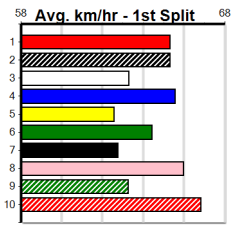

CENTRAL SCAFFOLDS

Distance: 300m, Race Type: Grade 6, Total Prizemoney: $2,925
1st: $1,950, 2nd: $600, 3rd: $300, 4th: $75

11

2:37PM
(VIC time)

SAXON KELTON (2) has turned in some smart performances here of late and he appears to have a bit on these. RHOSWEN (1) has a good record here to date and she will be in the firing line throughout. MR. OTTO (4) can show early pace

Watchdog Tips: 2 1 4 8 **Bet:** Win 2