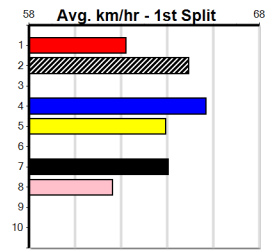

MR HUMMER LIMOS

Distance: 300m, Race Type: Grade 7, Total Prizemoney: $2,925
1st: $1,950, 2nd: $600, 3rd: $300, 4th: $75

TAKE NOTICE (7) is showing plenty of promise and he just needs a clear crack in the middle stages. JOLLY ETHICS (8) comes here with solid NSW form and a forward showing is expected. KEVIN GO EASY (4) can fire first up from a spell

Watchdog Tips: 7 8 4 1 Bet: Win 7

BONE SHAKER [7] Rarely wins but never too far away, keep safe $4.60
Owner(s): M Palmer
Winning Distances: < 300m (0) 300 - 399m (1) 400 - 499m (0) 500 - 599m (0) 600 - 699m (0) > 700m (0)
Box History table and Prize Best Starts Trk/Dts APM

CAPED CRUSADER [7] Consistent to date, has early speed, place claims $10.00
Owner(s): N Johnston
Winning Distances: < 300m (0) 300 - 399m (0) 400 - 499m (1) 500 - 599m (0) 600 - 699m (0) > 700m (0)
Box History table and Prize Best Starts Trk/Dts APM

SIDRA HOLLAND [7] Comes here with solid QLD form, watch betting $7.50
Owner(s): D Taylor
Winning Distances: < 300m (0) 300 - 399m (0) 400 - 499m (1) 500 - 599m (0) 600 - 699m (0) > 700m (0)
Box History table and Prize Best Starts Trk/Dts APM

KEVIN GO EASY [7] Resuming, solid trial run, looms as a threat $6.00
Owner(s): B Stephens
Winning Distances: < 300m (0) 300 - 399m (1) 400 - 499m (0) 500 - 599m (0) 600 - 699m (0) > 700m (0)
Box History table and Prize Best Starts Trk/Dts APM

RAPHAEL ZEAL [7] Down on confidence, draw is a concern, risky $12.00
Owner(s): Real zeal (SYN), M Tabb, S Tabb
Winning Distances: < 300m (0) 300 - 399m (1) 400 - 499m (0) 500 - 599m (0) 600 - 699m (0) > 700m (0)
Box History table and Prize Best Starts Trk/Dts APM