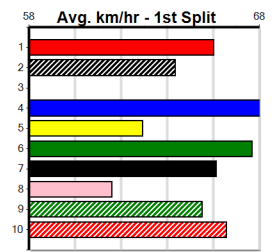

CROYDON HOMING PIGEON CLUB

Distance: 300m, Race Type: Grade 5 T3, Total Prizemoney: $2,925
1st: $1,950, 2nd: $600, 3rd: $300, 4th: $75

CHILI HORIZON (1) is better than his past two runs and a clean getaway can see him lead throughout. UNO PEANUT (2) has a good record here and he should follow the red through early on. BEAR LEE TIME (4) just needs luck in running.

Watchdog Tips: 1 2 4 7 Bet: Win 1

CHILI HORIZON (NSW)[5] Drawn to lead, bold front runner, take catching $2.80
Owner(s): B Stephens
Sire: ZIPPING GARTH Dam: SMILEY SAM
Trainer: Susan Richards (Devon Meadows)

UNO PEANUT (QLD)[5] Great effort last time out, danger with luck $4.60
Owner(s): A Derubeis
Sire: ZAMBORA BROCKIE Dam: ALPHA NEMESIS
Trainer: Pasquale Derubeis (Cape Woola)

TAILS OF JONNY [5] Hit or miss early, may get crowded, place best $12.00
Owner(s): D Furey
Sire: HOUDINI BOY Dam: HELEN'S TEDDY
Trainer: Donna Furey (Pearcedale)

BEAR LEE TIME [5] In form, can charge to the line, big threat $4.20
Owner(s): Powellful Ryino (SYN), M Ryan, A Powell
Sire: BLACK BEAR LEE Dam: INMATE
Trainer: Darren Ryan (Boronia)

PLEIADIAN [5] Beaten in both runs here, out of his depth $21.00
Owner(s): J Leek
Sire: FERNANDO BALE Dam: LADY CEECEE
Trainer: Jodie Leek (Warrandyte)