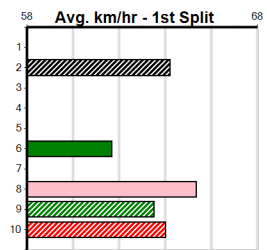

GREYHOUND ADOPTION PROGRAM

2

Distance: 300m, Race Type: Maiden, Total Prizemoney: $2,535
1st: $1,680, 2nd: $520, 3rd: $260, 4th: $75

11:56AM

(VIC time)

NITROUS (6) can make mistakes in his races but he has the engine and he gets his chance to break through. SPIRITED SAL (4) showed early speed when placed on debut and she will be much better for the run. MEMORIES OF ROSE (7) has claims

Watchdog Tips: **6** **4** **7** **5** **Bet:** Box Quinella 4,6,7 ($10 for 333.33%)

Form Box	Wgt	Dist	Track	Date	Time	BON	Margin	1st/2nd (Time)	PIR	Checked	Comment	W/R	Split 1	S/P	Grade	
1	UNCLE MAX [M] Breeding suggests he may prefer a wider draw $7.50															
	BK	Dog		Mar-22												
	Sire: SHIMA SHINE		Dam: MEPUNGA GAL													
	Owner(s): J Lowndes Trainer: John Lowndes (Tooradin)															
	Winning Distances: < 300m (0) 300 - 399m (0) 400 - 499m (0) 500 - 599m (0) 600 - 699m (0) > 700m (0)															
	Winning Weights:															
	Box History															
	Bx	1st	2nd	3rd	4th	5th	6th	7th	8th							
	1															
	2															
3																
4																
5																
6																
7																
8																
Prize Best										$0						
Starts										0-0-0-0						
Trk/Dts										0-0-0-0						
APM										0						
Last 3 wins NOT included above																
2	LAYLA NOVA [M] Failed to fire on debut, may need more time $12.00															
	BE	Bitch		Mar-23												
	Sire: FERNANDO BALE		Dam: NOVA WILLOW													
	Owner(s): J Galea Trainer: Robert Camilleri (Lara)															
	Winning Distances: < 300m (0) 300 - 399m (0) 400 - 499m (0) 500 - 599m (0) 600 - 699m (0) > 700m (0)															
	Winning Weights:															
	Box History															
	Bx	1st	2nd	3rd	4th	5th	6th	7th	8th							
	1															
	2															
3																
4																
5																
6																
7																
8																
Prize Best										$0.00						
Starts										FSTD						
Trk/Dts										1-0-0-0						
APM										0-0-0-0						
Last 3 wins NOT included above																
3	MISS CHARMED [M] Bred to have early speed, watch betting moves $6.00															
	BK	Bitch		Mar-23												
	Sire: BERNARDO		Dam: LEAPING LYDIA													
	Owner(s): D Turnley Trainer: Paul Martin (Chirnside Park)															
	Winning Distances: < 300m (0) 300 - 399m (0) 400 - 499m (0) 500 - 599m (0) 600 - 699m (0) > 700m (0)															
	Winning Weights:															
	Box History															
	Bx	1st	2nd	3rd	4th	5th	6th	7th	8th							
	1															
	2															
3																
4																
5																
6																
7																
8																
Prize Best										$0						
Starts										0-0-0-0						
Trk/Dts										0-0-0-0						
APM										0						
Last 3 wins NOT included above																
4	SPIRITED SAL [M] Showed early speed on debut, looks the danger $4.80															
	DKBD	Bitch		Dec-22												
	Sire: ASTON RUPEE		Dam: AYIA SOPHIA													
	Owner(s): M Salvatore Trainer: Tony Salpigtidis (Plenty)															
	Winning Distances: < 300m (0) 300 - 399m (0) 400 - 499m (0) 500 - 599m (0) 600 - 699m (0) > 700m (0)															
	Winning Weights:															
	Box History															
	Bx	1st	2nd	3rd	4th	5th	6th	7th	8th							
	1															
	2															
3																
4				1												
5																
6