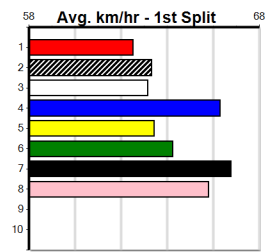

JVDM GREEN LIGHT ON PODCAST

Distance: 350m, Race Type: Grade 7, Total Prizemoney: $2,925
1st: $1,950, 2nd: $600, 3rd: $300, 4th: $75

CONROY PARK (3) is a highly promising speedster and she should be suited to straight track racing. ENZO ENVY (2) showed some talent in his first prep and he is expected to race well fresh. MIDNIGHT JOSIE (5) won't be too far away

Watchdog Tips: 3 2 5 8 Bet: Win 3

LONG LEVERS [7] Poor record to date, will get buried back, no $21.00
BK Dog Jan-22 Sire: BERNARDO Dam: MANILA ROSE
Owner(s): J Formosa
Trainer: Jordan Formosa (Heathcote)
Winning Distances: < 300m (0) 300 - 399m (0) 400 - 499m (1) 500 - 599m (0) 600 - 699m (0) > 700m (0)
Winning Weights: 36.9(1)
Race results table with columns: 7th, 6th, 5th, 4th, 3rd, 2nd, 1st, Dog, Dist, Wgt, Box, Date, Time, BON, Margin, 1st/2nd (Time), PIR, Checked, Comment, W/R, Split 1, S/P, Grade.

ENZO ENVY [7] Resuming, showed promise last prep, danger $6.50
BK Dog Apr-22 Sire: MY REDEEMER Dam: BELLE'S ON BOOST
Owner(s): Smith Racing (SYN), D Smith, J Smith
Trainer: Danielle Smith (Lara)
Winning Distances: < 300m (0) 300 - 399m (0) 400 - 499m (1) 500 - 599m (0) 600 - 699m (0) > 700m (0)
Winning Weights: 32.7(1)
Race results table with columns: 2nd, 6th, 7th, 1st, 5th, 3rd, 7th, ST, Dog, Dist, Wgt, Box, Date, Time, BON, Margin, 1st/2nd (Time), PIR, Checked, Comment, W/R, Split 1, S/P, Grade.

CONROY PARK [7] Biks Explodes soon after box rise, hard to hold out $2.00
BK Bitch Dec-22 Sire: ASTON DEE BEE Dam: HAPPY LASS
Owner(s): G Mitchell
Trainer: Geoffrey Mitchell (Spotswood)
Winning Distances: < 300m (0) 300 - 399m (0) 400 - 499m (1) 500 - 599m (0) 600 - 699m (0) > 700m (0)
Winning Weights: 29.3(1)
Race results table with columns: 1st, 2nd, 4th, 7th, ST, 2nd, Dog, Dist, Wgt, Box, Date, Time, BON, Margin, 1st/2nd (Time), PIR, Checked, Comment, W/R, Split 1, S/P, Grade.

WARRIOR SAL [7] Poor winning record but has talent, place claims $8.00
WF Dog Jan-22 Sire: OUT OF RANGE Dam: FURIOUS FLOSS
Owner(s): M Salvatore
Trainer: Margaret Salvatore (Plenty)
Winning Distances: < 300m (0) 300 - 399m (0) 400 - 499m (1) 500 - 599m (0) 600 - 699m (0) > 700m (0)
Winning Weights: 32.1(1)
Race results table with columns: 4th, 5th, 4th, 2nd, 7th, 3rd, 4th, 4th, 1st, Dog, Dist, Wgt, Box, Date, Time, BON, Margin, 1st/2nd (Time), PIR, Checked, Comment, W/R, Split 1, S/P, Grade.

MIDNIGHT JOSIE [7] Solidly placed in her past three, can threaten $6.00
BK Bitch Sep-21 Sire: FERNANDO BALE Dam: MILLETT
Owner(s): J Carr
Trainer: John Carr (Wangaratta)
Winning Distances: < 300m (0) 300 - 399m (1) 400 - 499m (0) 500 - 599m (0) 600 - 699m (0) > 700m (0)
Winning Weights: 27.4(1)
Race results table with columns: 4th, 5th, 3rd, 7th, 5th, 2nd, 2nd, 3rd, Dog, Dist, Wgt, Box, Date, Time, BON, Margin, 1st/2nd (Time), PIR, Checked, Comment, W/R, Split 1, S/P, Grade.