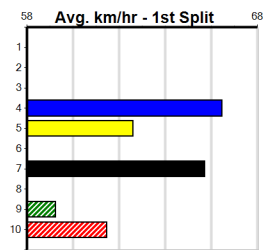

JASON McKEOWN PHOTOGRAPHY

Distance: 350m, Race Type: Maiden, Total Prizemoney: $2,535
1st: $1,680, 2nd: $520, 3rd: $260, 4th: $75

JOE THE GOOSE (7) has been placed in two of three over this journey and he gets his chance to break through. ARCHER SEVEN (4) has turned in some handy performances of late and he just needs a clear crack mid race. JAY'S GIRL (5) has claims

Watchdog Tips: 7 4 5 6 **Bet:** Win 7

	Form Box	Wgt Dist Track	Date	Time	BON	Margin	1st/2nd (Time)	PIR	Checked	Comment	W/R	Split 1	S/P	Grade	
1	PAW ELECTRA (NSW)[M] $6.00														
	WBK Bitch Apr-23 Sire: ALLEN DEED Dam: LILA BALE														
	Owner(s): B Wheeler Trainer: Robert Camilleri (Lara)														
	Winning Distances: < 300m (0) 300 - 399m (0) 400 - 499m (0) 500 - 599m (0) 600 - 699m (0) > 700m (0)														
	Winning Weights:														
	<table border="1" style="width: 100%; border-collapse: collapse;"> <thead> <tr><th>Bx</th><th>1st</th><th>2nd</th><th>3rd</th><th>4th</th><th>5th</th><th>6th</th><th>7th</th><th>8th</th></tr> </thead> <tbody> <tr><td>1</td><td></td><td></td><td></td><td></td><td></td><td></td><td></td><td></td></tr> <tr><td>2</td><td></td><td></td><td></td><td></td><td></td><td></td><td></td><td></td></tr> <tr><td>3</td><td></td><td></td><td></td><td></td><td></td><td></td><td></td><td></td></tr> <tr><td>4</td><td></td><td></td><td></td><td></td><td></td><td></td><td></td><td></td></tr> <tr><td>5</td><td></td><td></td><td></td><td></td><td></td><td></td><td></td><td></td></tr> <tr><td>6</td><td></td><td></td><td></td><td></td><td></td><td></td><td></td><td></td></tr> <tr><td>7</td><td></td><td></td><td></td><td></td><td></td><td></td><td></td><td></td></tr> <tr><td>8</td><td></td><td></td><td></td><td></td><td></td><td></td><td></td><td></td></tr> </tbody> </table>														
	Last 3 wins NOT included above														
	<table border="1" style="width: 100%; border-collapse: collapse;"> <tr><td>Prize Best</td><td></td><td></td><td></td><td></td><td></td><td></td><td></td><td>$0</td></tr> <tr><td>Starts</td><td></td><td></td><td></td><td></td><td></td><td></td><td></td><td>FSH</td></tr> <tr><td>Trk/Dts</td><td></td><td></td><td></td><td></td><td></td><td></td><td></td><td>0-0-0-0</td></tr> <tr><td>APM</td><td></td><td></td><td></td><td></td><td></td><td></td><td></td><td>0-0-0-0</td></tr> <tr><td></td><td></td><td></td><td></td><td></td><td></td><td></td><td></td><td>0</td></tr> </table>														
	2	PAW MUNICH (NSW)[M] $7.50													
		BK Dog Feb-23 Sire: JACKSLITTLETHING Dam: IDRIA BALE													
Owner(s): B Wheeler Trainer: Robert Camilleri (Lara)															
Winning Distances: < 300m (0) 300 - 399m (0) 400 - 499m (0) 500 - 599m (0) 600 - 699m (0) > 700m (0)															
Winning Weights:															
<table border="1" style="width: 100%; border-collapse: collapse;"> <thead> <tr><th>Bx</th><th>1st</th><th>2nd</th><th>3rd</th><th>4th</th><th>5th</th><th>6th</th><th>7th</th><th>8th</th></tr> </thead> <tbody> <tr><td>1</td><td></td><td></td><td></td><td></td><td></td><td></td><td></td><td></td></tr> <tr><td>2</td><td></td><td></td><td></td><td></td><td></td><td></td><td></td><td></td></tr> <tr><td>3</td><td></td><td></td><td></td><td></td><td></td><td></td><td></td><td></td></tr> <tr><td>4</td><td></td><td></td><td></td><td></td><td></td><td></td><td></td><td></td></tr> <tr><td>5</td><td></td><td></td><td></td><td></td><td></td><td></td><td></td><td></td></tr> <tr><td>6</td><td></td><td></td><td></td><td></td><td></td><td></td><td></td><td></td></tr> <tr><td>7</td><td></td><td></td><td></td><td></td><td></td><td></td><td></td><td></td></tr> <tr><td>8</td><td></td><td></td><td></td><td></td><td></td><td></td><td></td><td></td></tr> </tbody> </table>															
Last 3 wins NOT included above															
<table border="1" style="width: 100%; border-collapse: collapse;"> <tr><td>Prize Best</td><td></td><td></td><td></td><td></td><td></td><td></td><td></td><td>$0</td></tr> <tr><td>Starts</td><td></td><td></td><td></td><td></td><td></td><td></td><td></td><td>FSH</td></tr> <tr><td>Trk/Dts</td><td></td><td></td><td></td><td></td><td></td><td></td><td></td><td>0-0-0-0</td></tr> <tr><td>APM</td><td></td><td></td><td></td><td></td><td></td><td></td><td></td><td>0-0-0-0</td></tr> <tr><td></td><td></td><td></td><td></td><td></td><td></td><td></td><td></td><td>0</td></tr> </table>															
3		PAW PASCAL (NSW)[M] $8.00													
		WBD Dog Mar-23 Sire: YOZO BALE Dam: QUINA BALE													
	Owner(s): B Wheeler Trainer: Robert Camilleri (Lara)														
	Winning Distances: < 300m (0) 300 - 399m (0) 400 - 499m (0) 500 - 599m (0) 600 - 699m (0) > 700m (0)														
	Winning Weights: