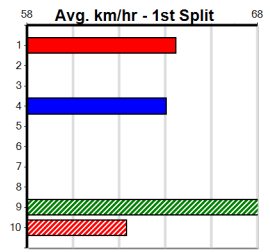

SPORTSBET GREEN TICKS

1
11:39AM

(VIC time)

Distance: 300m, Race Type: Maiden, Total Prizemoney: $2,535
1st: $1,680, 2nd: $520, 3rd: $260, 4th: $75

BLUE SAMBUCA (3) is a member of a strong kennel and she is bred to have plenty of early speed.
REBEL SAL (2) is another well bred type and he is sure to have plenty of support on debut. NOVA MIA (1) was far from disgraced on debut.

Watchdog Tips: **3** **2** **1** **7** **Bet:** Box Quinella 1,2,3 ($10 for 333.33%)

Box History

Form Box	Wgt	Dist	Track	Date	Time	BON	Margin	1st/2nd (Time)	PIR	Checked	Comment	WR	Split 1	S/P	Grade	
1	NOVA MIA [M] Far from disgraced on debut, draw suits, threat $4.80															
	F	Bitch		Mar-23												
	Owner(s): J Galea		Sire: FERNANDO BALE		Dam: NOVA WILLOW		Trainer: Robert Camilleri (Lara)									
	Winning Distances: < 300m (0) 300 - 399m (0) 400 - 499m (0) 500 - 599m (0) 600 - 699m (0) > 700m (0)															
	Winning Weights:															
	2nd (1)	25.7	390	WBL	R1	04-Dec-24	22.95	22.03	6.00L	PAW JENNEKE (22.56)	M/32			8.93	$2.40	M
	Last 3 wins NOT included above															
	<table border="1"> <caption>Box History</caption> <thead> <tr> <th>Bx</th> <th>1st</th> <th>2nd</th> <th>3rd</th> <th>4th</th> <th>5th</th> <th>6th</th> <th>7th</th> <th>8th</th> </tr> </thead> <tbody> <tr><td>1</td><td>1</td><td></td><td></td><td></td><td></td><td></td><td></td><td></td></tr> <tr><td>2</td><td></td><td></td><td></td><td></td><td></td><td></td><td></td><td></td></tr> <tr><td>3</td><td></td><td></td><td></td><td></td><td></td><td></td><td></td><td></td></tr> <tr><td>4</td><td></td><td></td><td></td><td></td><td></td><td></td><td></td><td></td></tr> <tr><td>5</td><td></td><td></td><td></td><td></td><td></td><td></td><td></td><td></td></tr> <tr><td>6</td><td></td><td></td><td></td><td></td><td></td><td></td><td></td><td></td></tr> <tr><td>7</td><td></td><td></td><td></td><td></td><td></td><td></td><td></td><td></td></tr> <tr><td>8</td><td></td><td></td><td></td><td></td><td></td><td></td><td></td><td></td></tr> <tr> <td>Prize Best</td> <td colspan="3"></td> <td colspan="3">$520.00</td> <td colspan="3">FSH</td> </tr> <tr> <td>Starts</td> <td colspan="3">1-0-1-0</td> <td colspan="3"></td> <td colspan="3"></td> </tr> <tr> <td>Trk/Dts</td> <td colspan="3">0-0-0-0</td> <td colspan="3"></td> <td colspan="3"></td> </tr> <tr> <td>APM</td> <td colspan="3"></td> <td colspan="3">520</td> <td colspan="3"></td> </tr> </tbody> </table>															
	<table border="1"> <tr><td>Prize Best</td><td colspan="3"></td><td colspan="3">$0</td><td colspan="3">FSH</td></tr> <tr><td>Starts</td><td colspan="3">0-0-0-0</td><td colspan="3"></td><td colspan="3"></td></tr> <tr><td>Trk/Dts</td><td colspan="3">0-0-0-0</td><td colspan="3"></td><td colspan="3"></td></tr> <tr><td>APM</td><td colspan="3"></td><td colspan="3">0</td><td colspan="3"></td></tr> </table>															
	2	REBEL SAL [M] Well bred, would have trialed here, danger $4.60														
BK		Dog		Jan-23												
Owner(s): M Salvatore		Sire: ASTON RUPEE		Dam: MY DEWANA PENNY		Trainer: Margaret Salvatore (Plenty)										
Winning Distances: < 300m (0) 300 - 399m (0) 400 - 499m (0) 500 - 599m (0) 600 - 699m (0) > 700m (0)																
Winning Weights:																
Last 3 wins NOT included above																
<table border="1"> <caption>Box History</caption> <thead> <tr> <th>Bx</th> <th>1st</th> <th>2nd</th> <th>3rd</th> <th>4th</th> <th>5th</th> <th>6th</th> <th>7th</th> <th>8th</th> </tr> </thead> <tbody> <tr><td>1</td><td></td><td></td><td></td><td></td><td></td><td></td><td></td><td></td></tr> <tr><td>2</td><td></td><td></td><td></td><td></td><td></td><td></td><td></td><td></td></tr> <tr><td>3</td><td></td><td></td><td></td><td></td><td></td><td></td><td></td><td></td></tr> <tr><td>4</td><td></td><td></td><td></td><td></td><td></td><td></td><td></td><td></td></tr> <tr><td>5</td><td></td><td></td><td></td><td></td><td></td><td></td><td></td><td></td></tr> <tr><td>6</td><td></td><td></td><td></td><td></td><td></td><td></td><td></td><td></td></tr> <tr><td>7</td><td></td><td></td><td></td><td></td><td></td><td></td><td></td><td></td></tr> <tr><td>8</td><td></td><td></td><td></td><td></td><td></td><td></td><td></td><td></td></tr> <tr> <td>Prize Best</td> <td colspan="3"></td> <td colspan="3">$0</td> <td colspan="3">FSH</td> </tr> <tr> <td>Starts</td> <td colspan="3">0-0-0-0</td> <td colspan="3"></td> <td colspan="3"></td> </tr> <tr> <td>Trk/Dts</td> <td colspan="3">0-0-0-0</td> <td colspan="3"></td> <td colspan="3"></td> </tr> <tr> <td>APM</td> <td colspan="3"></td> <td colspan="3">0</td> <td colspan="3"></td> </tr> </tbody> </table>																
<table border="1"> <tr><td>Prize Best</td><td colspan="3"></td><td colspan="3">$0</td><td colspan="3">FSH</td></tr> <tr><td>Starts</td><td colspan="3">0-0-0-0</td><td colspan="3"></td><td colspan="3"></td></tr> <tr><td>Trk/Dts</td><td colspan="3">0-0-0-0</td><td colspan="3"></td><td colspan="3"></td></tr> <tr><td>APM</td><td colspan="3"></td><td colspan="3">0</td><td colspan="3"></td></tr> </table>																
3		BLUE SAMBUCA [M] Bred to have early pace, in good hands, yes $3.50														
		BE	Bitch		Jan-23											
	Owner(s): F Law		Sire: BERNARDO		Dam: MAYFAIR MISS		Trainer: Philip Smith (Pascoe Vale South)									
	Winning Distances: < 300m (0) 300 - 399m (0) 400 - 499m (0) 500 - 599m (0) 600 - 699m (0) > 700m (0)