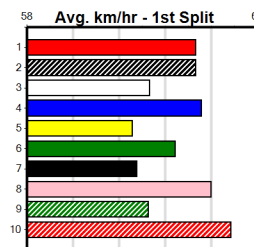

CENTRAL SCAFFOLDS

Distance: 300m, Race Type: Grade 6, Total Prizemoney: $2,925
1st: $1,950, 2nd: $600, 3rd: $300, 4th: $75

SAXON KELTON (2) has turned in some smart performances here of late and he appears to have a bit on these. RHOSWEN (1) has a good record here to date and she will be in the firing line throughout. MR. OTTO (4) can show early pace

Watchdog Tips: 2 1 4 8 Bet: Win 2

RHOSWEN [6] Good record here, solid muster, main danger $6.00
Owner(s): A Garratt
Winning Distances: < 300m (0) 300 - 399m (2) 400 - 499m (0) 500 - 599m (0) 600 - 699m (0) > 700m (0)
Box History table and Prize Best Starts Trk/Dts APM

SAXON KELTON [6] Powerful type, very well graded, hard to hold out $2.40
Owner(s): S Toner
Winning Distances: < 300m (0) 300 - 399m (1) 400 - 499m (1) 500 - 599m (0) 600 - 699m (0) > 700m (0)
Box History table and Prize Best Starts Trk/Dts APM

ONE KNEE NONI [6] Has been missing the kick of late, needs luck $12.00
Owner(s): J Formosa
Winning Distances: < 300m (0) 300 - 399m (2) 400 - 499m (0) 500 - 599m (0) 600 - 699m (0) > 700m (0)
Box History table and Prize Best Starts Trk/Dts APM

MR. OTTO [6] Excels here, has early speed, can threaten $7.50
Owner(s): R Aitken
Winning Distances: < 300m (0) 300 - 399m (2) 400 - 499m (0) 500 - 599m (0) 600 - 699m (0) > 700m (0)
Box History table and Prize Best Starts Trk/Dts APM

CHAMPIONS [6] Every chance last time, draw is a worry $16.00
Owner(s): P Derubeis
Winning Distances: < 300m (0) 300 - 399m (2) 400 - 499m (0) 500 - 599m (0) 600 - 699m (0) > 700m (0)
Box History table and Prize Best Starts Trk/Dts APM