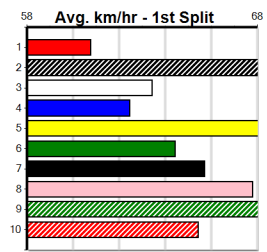

OUTER EAST FOOTBALL NETBALL COMP

4

12:32PM

(VIC time)

Distance: 300m, Race Type: Grade 5 T3, Total Prizemoney: $2,925
1st: $1,950, 2nd: $600, 3rd: $300, 4th: $75

RAPIDFIRE FOREST (3) has been racing well in better company of late and he can assume control soon after box rise. SINFUL SID (7) is never too far away here and he will be strong in the closing stages. BRAEMAR ELSIE (6) is more than capable.

Watchdog Tips: **3** **7** **6** **2** **Bet:** **Win 3**

1

HOTSPOT HERO [5] **Prefer out wide, may get crowded early, risky** **$8.00**

BK Dog Jan-21 Sire: BARCIA BALE Dam: WYNBURN LUCIFER
Owner(s): Bris Vegas (SYN), D Robinson, P Robinson, M Fowlie, J Humphries, T Baker, M Robinson, B Atki
Winning Distances: < 300m (0) 300 - 399m (2) 400 - 499m (1) 500 - 599m (0) 600 - 699m (0) > 700m (0)
Winning Weights: 34.9(1) 35.0(1) 35.7(1)

2nd	3rd	4th	5th	6th	7th	8th
2nd (8) 35.4 300 HVL R10 30-Aug-24 17.05 16.96 1.00L SPEEDY PAM (16.98) M/4 . . . . . 4.08 $24.60 T3-5						
4th (1) 35.7 300 HVL R3 06-Sep-24 17.25 16.80 6.50L MR. BARTENDER (16.81) S/5 . . . . . 4.03 $13.80 T3-5						
4th (6) 35.7 390 BAL R12 09-Sep-24 22.91 22.01 13.00 ALL POWER (22.01) M/86 . . . SW W 8.86 $57.70 T3-5						
7th (5) 35.6 300 HVL R3 19-Sep-24 17.28 16.83 6.50L BANK ROBBER (16.83) M/8 . . . . . 4.10 $38.10 T3-5						
6th (3) 35.9 390 BAL R4 07-Oct-24 23.14 22.52 8.50L RAPIDFIRE LAYLA (22.58) M/77 . . . . . 8.74 $78.70 T3-5						
6th (8) 35.7 300 HVL R10 15-Nov-24 17.33 16.86 6.50L HAMMER (16.90) Q/5 . . . . . 4.02 $10.90 T3-RW						
7th (3) 35.6 300 HVL R8 29-Nov-24 17.52 16.75 5.00L NORTHERN REGIE (17.17) Q/2 . . . . . 3.99 $30.20 T3-5						
2nd (8) 36.0 300 HVL R4 06-Dec-24 17.14 16.89 0.25L INTER BLACK FIRE (17.13) M/2 . . . . . 4.00 $5.00 T3-5						

Last 3 wins NOT included above

1st (1) 35.7 450 BAL R2 17-Jul-23 26.21 25.83 2.75L FIRST CRACK (26.40) M/211 . . . W 6.86 $7.10 T3-M
1st (3) 34.9 300 HVL R1 19-Aug-24 17.30 16.86 2.75L PAW NIKKI (17.49) M/1 . . . . . 4.02 $7.60 T3-RW
1st (8) 35.0 300 HVL R9 23-Aug-24 17.18 16.77 0.75L DAMAGED PANEL (17.23) M/6 . . . . . 4.06 $5.60 T3-6

Trainer: Brett Hare (Greendale)

Box History

Bx	1st	2nd	3rd	4th	5th	6th	7th	8th
1	1	3	1				1	1
2	2		1					2
3	1		1	1	1	2	1	
4	1	2	1	1	1	1	1	1
5			2	1	1	1	1	
6			1	3	1	1	3	
7			1	1	1	1	1	
8	1	2	1	3	1	2		2

Prize Best Starts Trk/Dts APM $7770.00 17.05(5)-12/1/24 60-3-8-8 11-2-2-2 2062