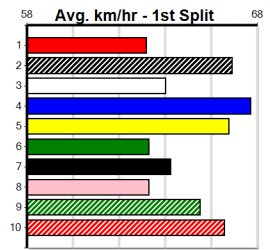

GORSKI ENGINEERING

Distance: 300m, Race Type: Grade 5 T3, Total Prizemoney: $2,925
1st: $1,950, 2nd: $600, 3rd: $300, 4th: $75

THAI BUTTERFLY (1) has a great record here and she should be able to run over the top in the closing stages. WHY NOT BARNEY (5) has been impressive in his past two and he can settle near the speed. CRACKERJACK MAXY (6) is suitably drawn out wide

Watchdog Tips: 1 5 6 4 **Bet:** Win 1

Form Box	Wgt	Dist	Track	Date	Time	BON	Margin	1st/2nd (Time)	PIR	Checked	Comment	WR	Split 1	S/P	Grade	
1	THAI BUTTERFLY [5] $2.80															
	BK Bitch Oct-21 Sire: BARCIA BALE Dam: ZIPPING JAMIE															
	Owner(s): D Schwarz Trainer: David Schwarz (Dallas)															
	Winning Distances: < 300m (0) 300 - 399m (10) 400 - 499m (0) 500 - 599m (0) 600 - 699m (0) > 700m (0)															
	Winning Weights: 29.2(1) 29.4(1) 29.5(1) 29.9(1) 30.0(1) 30.1(1) 30.2(1) 30.3(1) 31.2(2)															
	7th (4)	30.9	300	HVL	R12	01-Sep-24	16.99	16.40	2.50L BLAME SPENCER (16.81)	M/8				4.16	$9.70	5
	7th (6)	31.0	390	BAL	R11	06-Sep-24	22.93	22.42	6.00L TAKE A SHINE (22.54)	M/88				9.11	$7.90	5
	2nd (5)	31.0	390	SHP	R4	14-Sep-24	22.54	22.12	0.50L TASMAN HOPE (22.51)	M/23				8.56	$18.40	5
	1st (6)	31.2	300	HVL	R8	19-Sep-24	17.02	16.83	0.50L EASILY AMUSED (17.05)	Q/2				3.99	$2.80	T3-5
	1st (8)	31.2	300	HVL	R4	23-Sep-24	16.86	16.72	2.25L PERFECT SAL (17.01)	M/1				3.95	$1.50	T3-5
	7th (7)	31.6	300	HVL	R2	27-Oct-24	17.21	16.41	8.50L POSH PAWS (16.63)	M/5				3.98	$11.00	5
	5th (2)	30.9	300	HVL	R3	15-Nov-24	17.39	16.86	5.50L ESPECIAL YOGI (17.03)	S/6				4.07	$2.70	T3-5
	5th (2)	31.4	350	HVL	R7	08-Dec-24	19.68	18.90	4.25L WILD VENUS (19.40)	M/3				6.60	$47.20	5
	Last 3 wins NOT included above															
	1st (1)	30.1	300	HVL	R3	07-Jun-24	16.96	16.73	1.75L SODA HELEN (17.08)	M/1				4.00	$5.10	T3-5
1st (2)	30.0	300	HVL	R9	16-Jun-24	16.77	16.69	2.00L MAJOR CURRENCY (16.91)	M/1		SW		3.91	$4.00	5	
1st (6)	30.2	300	HVL	R10	26-Aug-24	16.68	16.68	3.5L SPANISH BULLET (16.92)	M/2				3.96	$2.00	T3-5	

Box History								
Bx	1st	2nd	3rd	4th	5th	6th	7th	8th
1	2							2
2	2	2						
3						2	1	
4	1	1	2			1	1	2
5		2		1	2	1	1	
6	2	3		2	1			1
7		1	1	1		1	2	
8	3	1	2	3				1
Prize Best Starts	$17570.00							
Trk/Dts APM	16.68(6)-26/8/24 56-10-10-5 41-10-7-5 4788							

2	CATHY'S DREAM [5] $9.00															
	BK Dog Jan-22 Sire: HOUDINI BOY Dam: HELEN'S TEDDY															
	Owner(s): NERAH (SYN), L Marsh, J Marsh Trainer: Donna Furey (Pearcedale)															
	Winning Distances: < 300m (0) 300 - 399m (3) 400 - 499m (0) 500 - 599m (0) 600 - 699m (0) > 700m (0)															
	Winning Weights: 29.7(1) 29.8(1) 30.0(1)															
	1st (7)	29.7	350	HVL	R1	18-Aug-24	20.00	19.07	3.25L GUNAI DAISY (20.23)	M/2				6.73	$3.70	X67
	6th (5)	30.0	350	HVL	R2	25-Aug-24	19.94	18.71	11.00 STIFLER (19.22)	M/6				6.72	$81.90	X67
	3rd (1)	30.2	350	HVL	R5	30-Aug-24	19.60	19.45	1.00L DONEGAL EXPRESS/PAW	Q/2				6.61	$8.50	T3-RW
	4th (1)	29.8	515	SAP	R2	23-Sep-24	30.71	29.16	13.00 BIRMINGHAM (29.83)	S/5444				5.25	$31.00	X67
	1st (3)	29.8	300	HVL	R9	02-Oct-24	17.17	16.91	0.50L WRONG MISSY (17.19)	M/5		SW		4.11	$5.80	6G
	6th (3)	29.7	300	HVL	R12	06-Oct-24	17.15	16.60	4.75L BLUE CHINCHILLA (16.83)	M/6				4.06	$15.90	5
	4th (4)	29.6	350	HVL	R7	11-Oct-24	20.03	19.42	6.00L DOWN SOUTH GIRL (19.61)	M/8				6.85	$16.70	T3-5
	8th (1)	29.9	300	HVL	R10	25-Oct-24	17.97	16.95	14.00 ROCK BALBOA (17.03)	S/8		V28		4.21	$6.50	T3-5
	Last 3 wins NOT included above															
	1st (8)	30.0	300	HVL	R1	07-Jun-24	17.14	16.73	0.75L DAWN OF DELTA (17.18)	M/8				4.16	$2.60	T3-M

Box History								
Bx	1st	2nd	3rd	4th	5th	6th	7th	8th
1		1	1	1				2
2								1
3	1		1			2		
4					2			
5						1	1	
6		1			1			
7	1		1					
8	1			1				
Prize Best Starts	$5945.00							
Trk/Dts APM	17.09(6)-18/2/24 21-3-2-4 8-2-1-1 2664