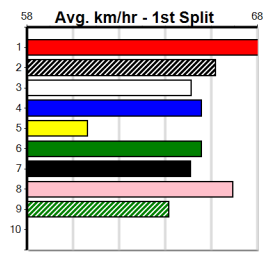

PITSTOP MOWER REPAIRS

Distance: 350m, Race Type: Grade 6, Total Prizemoney: $2,925
1st: $1,950, 2nd: $600, 3rd: $300, 4th: $75

OLIVER KELTON (7) has been impressive in his three runs since resuming and he just needs a clear crack mid race. BANORA POINT (3) has a good record here and he will be strong in the run home. POINT THE FINGER (1) has claims

Watchdog Tips: 7 3 1 4 Bet: Win 7

POINT THE FINGER [6] Good record here, has the right draw, threat $4.80
F Bitch Mar-22 Sire: ASTON DEE BEE Dam: FUGACIOUS
Owner(s): J Guy
Winning Distances: < 300m (0) 300 - 399m (2) 400 - 499m (0) 500 - 599m (0) 600 - 699m (0) > 700m (0)
Winning Weights: 29.2(1) 29.7(1)
6th (7) 30.0 300 HVL R3 06-Oct-24 17.31 16.60 6.50L GUNAI DAISY (16.87) M/1 . . . 3.97 $10.30 X67H
3rd (7) 29.3 300 HVL R4 15-Oct-24 17.24 16.68 1.75L CLASSIC WYNSTAN (17.12) M/1 . . . 4.01 $1.90 7
5th (5) 29.2 300 HVL R10 27-Oct-24 17.07 16.41 5.50L NOVEMBER RAIN (16.72) M/4 . . . 4.22 $9.00 X67
6th (5) 29.5 300 HVL R2 08-Nov-24 17.39 16.77 5.50L MR. OTTO (17.01) M/5 . . . 4.02 $4.30 T3-7
7th (4) 29.6 300 HVL R9 15-Nov-24 17.56 16.86 11.00 BARKLY STREET (16.86) M/4 . . . W 4.08 $2.00 T3-7
1st (3) 29.7 350 HVL R4 20-Nov-24 19.89 19.40 1.00L MIDNIGHT JOSIE (19.95) M/2 . . . 6.57 $4.60 7
2nd (6) 29.6 350 HVL R2 22-Nov-24 19.71 19.19 0.75L TAKE HIS EYES (19.66) Q/1 . . . 6.53 $3.90 T3-RW
5th (2) 29.7 350 HVL R5 27-Nov-24 20.07 19.61 6.50L NOIR SATIN (19.64) M/3 . . . 6.61 $3.20 X67
Last 3 wins NOT included above
1st (6) 29.2 350 HVL R1 04-Aug-24 19.63 18.94 0.25L MYSTERY TERMS (19.64) M/2 . . . SW . 6.52 $9.30 MF
Trk/Dts APM

RIPPED MIKADO [6] Down on confidence, needs to lead, tough ask $16.00
BK Dog Dec-21 Sire: ASTON DEE BEE Dam: ZEMIRA MIKADO
Owner(s): J AND J (SYN), M Barber, P Jones
Winning Distances: < 300m (0) 300 - 399m (2) 400 - 499m (0) 500 - 599m (0) 600 - 699m (0) > 700m (0)
Winning Weights: 39.8(2)
5th (4) 40.1 350 HVL R4 19-Aug-24 20.34 19.15 5.50L MR. GROOVE (19.98) M/7 . . . 6.93 $11.30 T3-6
7th (3) 40.3 350 HVL R5 26-Aug-24 20.17 19.33 11.00 PAW USAMI (19.43) S/7 . . . 6.83 $16.60 T3-6
8th (6) 40.3 350 HVL R5 30-Aug-24 20.36 19.45 12.00 DONEGAL EXPRESS/PAW S/7 . . . V14 . 6.87 $47.80 T3-RW
3rd (5) 40.3 300 HVL R9 20-Sep-24 17.24 16.86 4.25L INTER TERRA (16.96) S/5 . . . 4.14 $10.60 6G
4th (5) 40.6 300 HVL R9 02-Oct-24 17.37 16.91 3.00L CATHY'S DREAM (17.17) S/8 . . . 4.20 $26.90 6G
F (1) 40.3 350 HVL R5 09-Oct-24 0.00 19.45 . CROWNING GLORY (19.63) M/5 . . . V21 . 6.79 $16.60 X67
4th (3) 40.4 350 HVL R5 08-Nov-24 19.95 19.58 3.5L CHOJI AKIMICHI (19.71) M/4 . . . 6.76 $73.20 T3-6
6th (7) 40.9 300 HVL R11 02-Dec-24 17.26 16.80 5.50L BULL INDEED (16.88) S/8 . . . 4.23 $11.00 6G
Last 3 wins NOT included above
1st (7) 39.8 350 HVL R2 28-Jun-24 20.12 19.34 2.25L REBEL THINKER (20.27) M/3 . . . 6.80 $8.70 T3-M
1st (7) 39.8 350 HVL R2 31-Jul-24 19.98 19.20 0.75L ELITE DOM (20.01) Q/2 . . . 6.72 $37.30 X67
Trk/Dts APM