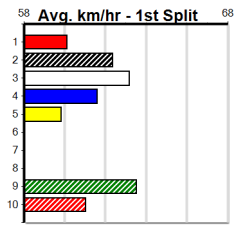

DREAMCHASERS - TICKETS ON SALE NO

Distance: 515m, Race Type: Maiden, Total Prizemoney: $2,860
1st: $1,900, 2nd: $590, 3rd: $295, 4th: $75

2

7:03PM

(VIC time)

Watchdog Tips: 0 0 0 0 **Bet:** .