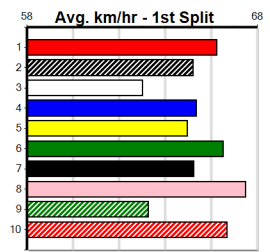

Watchdog Tips:

Bet:

Form Box Wgt Dist Track Date Time BON Margin 1st/2nd (Time) PIR Checked Comment W/R Split 1 S/P Grade

MEPUNGA LUNA [5]
BK Bitch Oct-21 Sire: BARCIA BALE Dam: MEPUNGA ISLA
Owner(s): B Smith
Trainer: Jeffrey Britton (Anakie)
Winning Distances: < 300m (0) 300 - 399m (0) 400 - 499m (1) 500 - 599m (7) 600 - 699m (0) > 700m (0)
Winning Weights: 27.2(1) 27.4(2) 27.6(4) 27.7(1)
6th (4) 27.8 525 MEP R3 28-Aug-24 30.53 29.95 4.75L EXTREMELY POTENT (30.21) Q/4346 . . . 5.17 $4.20 5H
3rd (3) 27.8 600 MEA R4 14-Sep-24 34.86 34.60 1.5L JACKPOT JEWEL (34.76) M/1111 . . . 8.94 $3.30 5
5th (1) 28.6 600 MEA R5 21-Sep-24 35.41 34.64 6.00L JAMARRA (34.99) M/3333 . . . 9.15 $6.20 5
4th (4) 28.1 520 GEL R8 28-Sep-24 30.28 29.97 4.50L GROOVEBIRD (29.97) M/6345 . . . 5.56 $6.10 X45
4th (6) 28.3 520 GEL R8 11-Oct-24 30.37 29.85 7.50L UTRILLO BALE (29.85) M/4444 . . . 5.34 $5.30 X45
3rd (5) 27.9 520 GEL R8 01-Nov-24 30.50 29.90 9.00L MACKINAW PEACH (29.90) M/8344 . . . 5.72 $9.00 5
4th (2) 28.0 520 GEL R8 08-Nov-24 30.26 29.86 6.00L WERRIS BALE (29.86) M/5343 . . . 5.55 $6.90 X45
6th (5) 28.3 525 MEA R8 22-Nov-24 30.33 29.82 6.00L SILKY SAUCE (29.94) M/5676 . . . 5.20 $36.90 X34
Last 3 wins NOT included above
1st (1) 27.6 525 MEA R8 02-Mar-24 30.21 29.67 1.75L GUNAI BOLD (30.33) Q/1112 . . . 5.12 $5.50 X34
1st (1) 27.6 525 MEA R8 08-Jun-24 30.24 29.80 0.10L WHODAT SHANLYN (30.25) Q/1112 . . . 5.09 $26.60 FFA
1st (4) 27.7 515 SAN R12 22-Aug-24 29.62 29.31 1.00L PAW GRADY (29.69) M/2111 . . . 5.13 $4.00 5

Box History
Bx 1st 2nd 3rd 4th 5th 6th 7th 8th
1 4 2 2 1 1 1
2 1 2 2 4 1 1
3 1 2 1 1 1 1
4 1 1 2 1 1 1
5 1 1 1 1 1 1
6 1 1 1 1 1 1
7 1 1 1 1 1 3
8 1 2 1 1 1
Prize Best $52835.00
Starts 29.43(1)-17/9/23
Trk/Dts 51-8-5-10
APM 16-3-2-2 13275