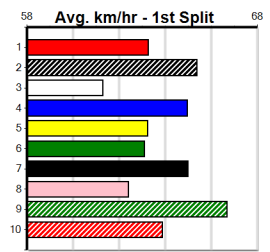

SPORTSBET GREEN TICKS (250+RANK)

Distance: 515m, Race Type: Grade 5 No Penalty, Total Prizemoney: $3,340
1st: $2,230, 2nd: $690, 3rd: $345, 4th: $75

Watchdog Tips:

Bet:

Form Box	Wgt	Dist	Track	Date	Time	BON	Margin	1st/2nd (Time)	PIR	Checked	Comment	WR	Split 1	S/P	Grade

FIGHTING BOXER [5]

BK Dog Dec-19 Sire: ASTON DEE BEE Dam: DYNA FAME
Owner(s): H Hose Trainer: Darren Kee (Lara)
Winning Distances: < 300m (0) 300 - 399m (0) 400 - 499m (4) 500 - 599m (4) 600 - 699m (0) > 700m (0)
Winning Weights: 31.3(1) 31.4(1) 31.5(1) 31.8(1) 31.9(1) 32.4(1) 32.6(2)

8th (2)	32.0	515	SAP	R11	30-Sep-24	30.28	29.15	11.00 PAW PIERRE (29.55)	Q/2588	.	.	.	5.13	5	
6th (1)	32.0	450	BAL	R7	09-Oct-24	25.98	25.19	6.00L ARANDT ABOUT (25.57)	M/886	.	.	.	7.02	$6.90	5
5th (7)	32.7	600	MEP	R4	16-Oct-24	34.94	34.58	5.50L MAHOGANY (34.58)	M/4444	.	.	.	9.15	$49.90	X45
5th (1)	32.2	515	SAP	R9	21-Oct-24	30.26	29.38	4.00L WANDANA LAD (29.98)	M/5445	.	.	.	5.32	$2.30	5NP
2nd (8)	32.2	515	SAP	R11	28-Oct-24	30.10	29.42	4.50L BRUCE INTENTION (29.79)	M/4432	.	.	.	5.25	$11.60	5NP
5th (3)	32.3	525	MEP	R12	06-Nov-24	30.69	29.90	6.50L OKAY BOOMER (30.24)	M/6566	.	.	.	5.26	$7.00	T3-5
5th (5)	32.5	515	SAP	R12	18-Nov-24	30.51	29.43	8.00L SAKURA RYKER (29.98)	M/6555	.	.	.	5.31	$6.70	T3-5H
1st (2)	32.4	460	GEL	R6	26-Nov-24	25.95	25.91	2.75L DEEP FEVER (26.13)	Q/111	.	.	.	6.70	$9.00	X45

Last 3 wins NOT included above

1st (2)	31.4	400	GEL	R11	21-Jul-23	22.61	22.39	1.5L SUMMER OWL (22.70)	M/33	.	SW	.	8.66	$22.70	5
1st (2)	31.8	525	MEA	R12	09-Sep-23	30.34	29.72	7.50L CYCLONE SOPHIE (30.84)	M/6111	.	.	.	5.23	$6.50	5
1st (3)	31.9	515	SAP	R10	14-Jan-24	29.59	29.37	1.00L LITTLE PEG (29.66)	M/4222	.	.	.	5.22	$6.50	5

Box History

Bx	1st	2nd	3rd	4th	5th	6th	7th	8th
1	1	1	5	5	2	3	1	1
2	4	1	3	1	1	1	1	2
3	2	2	4	2	4	2	1	
4	3	4	2	2	4	2		
5		1	3	2	1			
6			1	5	4	1	1	
7		1	1	1	3	1	1	
8	1	3	1	2	3	1	1	

Prize Best Starts Trk/Dts APM

Prize	$42165.00
Best Starts	29.59(3)-14/1/24
Trk/Dts	99-8-8-18
APM	16-1-4-0 5127