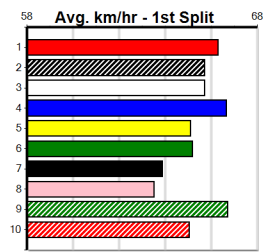

HARD STYLE RICO AT STUD

Distance: 515m, Race Type: Mixed 4/5, Total Prizemoney: $3,875
1st: $2,600, 2nd: $800, 3rd: $400, 4th: $75

Watchdog Tips:

Bet:

Table with columns: Form Box, Wgt, Dist, Track, Date, Time, BON, Margin, 1st/2nd (Time), PIR, Checked, Comment, WR, Split 1, S/P, Grade

HIS SPECIAL [5]
BD Dog Apr-22 Sire: OUT OF RANGE Dam: FREEDOM FIRE
Owner(s): J Carr
Trainer: John Carr (Devon Meadows)
Winning Distances: < 300m (0) 300 - 399m (0) 400 - 499m (3) 500 - 599m (5) 600 - 699m (0) > 700m (0)
Winning Weights: 31.6(3) 31.9(2) 32.6(3)
Box History table and Prize Best Starts table included.

MAIA [4]
BK Bitch Dec-21 Sire: SHIMA SHINE Dam: DASHA
Owner(s): J Cornell
Trainer: Karen Pitt (Pearcedale)
Winning Distances: < 300m (0) 300 - 399m (1) 400 - 499m (3) 500 - 599m (2) 600 - 699m (0) > 700m (0)
Winning Weights: 28.9(1) 29.0(2) 29.1(1) 29.2(1) 29.3(1)
Box History table and Prize Best Starts table included.

PAW TIKI (NSW)[4]
BK Bitch Sep-22 Sire: FERNANDO BALE Dam: HELMA BALE
Owner(s): B Wheeler
Trainer: Samantha Grenfell (Anakie)
Winning Distances: < 300m (0) 300 - 399m (3) 400 - 499m (1) 500 - 599m (4) 600 - 699m (0) > 700m (0)
Winning Weights: 25.2(2) 25.3(1) 25.4(1) 25.7(1) 25.9(1) 26.1(1) 26.2(1)
Box History table and Prize Best Starts table included.

BLUE FALCON (NSW)[5]
BEED Dog Oct-21 Sire: SENNACHIE Dam: GABBY KEEPING
Owner(s): M Henderson
Trainer: Justin Bowman (Kilmany)
ENG WGL 2024-11-29
Winning Distances: < 300m (0) 300 - 399m (1) 400 - 499m (7) 500 - 599m (8) 600 - 699m (0) > 700m (0)
Winning Weights: 29.8(1) 30.1(3) 30.2(6) 30.3(2) 30.4(2) 30.5(1) 30.7(1)
Box History table and Prize Best Starts table included.

PAW QUINBY (NSW)[5]
DKBD Dog Jan-23 Sire: FERAL FRANKY Dam: WENDALIN BALE
Owner(s): B Wheeler
Trainer: Correy Grenfell (Anakie)
Winning Distances: < 300m (0) 300 - 399m (0) 400 - 499m (2) 500 - 599m (2) 600 - 699m (0) > 700m (0)
Winning Weights: 31.8(1) 32.0(1) 32.1(1) 32.2(1)
Box History table and Prize Best Starts table included.

1

2

3

4

5