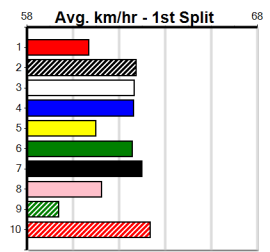

TOONGABBIE LODGE (0-2 WINS) (250+RANK)

3

7:21PM

(VIC time)

Distance: 595m, Race Type: Restricted Win, Total Prizemoney: $3,940
1st: $2,640, 2nd: $815, 3rd: $410, 4th: $75

Watchdog Tips:

Bet:

Form Box	Wgt	Dist	Track	Date	Time	BON	Margin	1st/2nd (Time)	PIR	Checked	Comment	WR	Split 1	S/P	Grade

WEEONA BORIS [6]

BK Dog Feb-22 Sire: HOUDINI BOY Dam: IT'S A JEWEL
Owner(s): S Whyte
Trainer: Stephen Whyte (Bunyip)
Winning Distances: < 300m (0) 300 - 399m (0) 400 - 499m (2) 500 - 599m (0) 600 - 699m (0) > 700m (0)
Winning Weights: 34.2(1) 35.0(1)

3rd (3)	33.6	595	SAP	R3	08-Jul-24	34.79	34.68	0.25L FALLON BALE (34.78)	M/3323	.	.	.	9.55	$5.90	RW
5th (4)	33.5	595	SAP	R2	15-Jul-24	35.62	34.71	8.50L GRACE BURGESS (35.06)	M/6665	.	.	.	9.56	$9.60	RW
3rd (1)	33.6	595	SAP	R3	22-Jul-24	35.09	34.51	6.00L EUREKA ROBBIE (34.70)	M/2333	.	.	.	9.39	$2.40	RW
6th (4)	34.0	460	WGL	R7	01-Aug-24	26.71	26.14	8.50L BONIECKI (26.14)	M/888	.	.	.	6.95	$7.40	X67
7th (4)	33.6	510	SLE	R5	07-Aug-24	29.76	28.75	9.50L GAZING COLLINDA (29.11)	S/777	.	.	.	9.77	$31.70	X67
1st (2)	35.0	460	WGL	R6	14-Nov-24	26.19	26.19	2.00L SHAUN LEE ROSE (26.32)	M/443	.	VO	.	6.65	$4.10	X67
7th (3)	35.5	460	WGL	R7	19-Nov-24	26.84	25.67	16.00 SMOKIN' BILLY (25.78)	M/777	.	.	.	6.95	$41.40	X67
3rd (4)	35.5	515	SAP	R8	25-Nov-24	30.23	29.49	9.50L HIGHLY ABRASIVE (29.58)	M/7554	.	VO	.	5.39	$98.10	RWH

Last 3 wins NOT included above

1st (5)	34.2	460	WGL	R2	23-May-24	26.35	26.11	4.25L ROUGH GEM (26.65)	M/443	.	.	.	6.86	$2.30	M

Prize Best Starts Trk/Dts APM: $4315.00, 34.79(3)-8/7/24, 21-2-2-4, 4-0-0-2, 2103

MILES APART [6]

BEED Dog Aug-22 Sire: ASTON RUPEE Dam: IMMINENT REALITY
Owner(s): J Woodbridge
Trainer: Vicki Wisener (Devon Meadows)
Winning Distances: < 300m (0) 300 - 399m (0) 400 - 499m (0) 500 - 599m (2) 600 - 699m (0) > 700m (0)
Winning Weights: 32.3(1) 32.4(1)

3rd (1)	32.1	515	SAP	R1	12-Aug-24	30.20	29.27	3.75L GALLOPING RED (29.94)	S/5223	.	.	.	5.32	$2.70	M
3rd (3)	31.8	525	MEP	R1	21-Aug-24	30.73	29.91	7.00L MEPUNGA INFRARED (30.27)	S/4333	.	.	.	5.33	$14.00	M
1st (5)	32.3	515	SAP	R1	21-Oct-24	29.76	29.38	7.00L BENGAL BEAST (30.22)	M/2111	.	SW	.	5.12	$4.20	M
1st (6)	32.4	515	SAP	R2	28-Oct-24	29.66	29.42	1.00L TARA'S LILY (29.72)	M/1111	.	.	.	5.17	$2.70	7
4th (8)	32.6	515	SAP	R10	02-Nov-24	30.25	29.56	7.50L JUDGEMENTAL (29.72)	S/7555	.	.	.	5.26	$3.20	X67
4th (6)	32.2	515	SAP	R9	11-Nov-24	30.78	29.47	8.50L SAINTLY HIGHWAY (30.20)	S/7644	.	.	.	5.32	$3.90	6G
4th (4)	32.3	515	SAP	R10	18-Nov-24	30.17	29.43	2.50L REIKO DUSTY (30.01)	M/7755	.	VO	.	5.39	$2.40	6G
4th (3)	32.3	515	SAP	R9	25-Nov-24	29.73	29.49	1.25L PIEBALD (29.66)	S/5333	.	.	.	5.21	$11.60	RWH

Last 3 wins NOT included above

Prize Best Starts Trk/Dts APM: $5020.00, FSTD, 10-2-0-2, 0-0-0-0, 3958