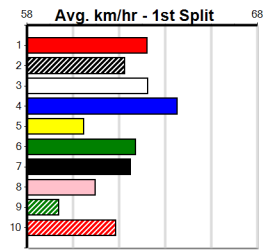

4

7:43PM

(VIC time)

Distance: 595m, Race Type: Restricted Win, Total Prizemoney: $3,940
1st: $2,640, 2nd: $815, 3rd: $410, 4th: $75

Watchdog Tips:

Bet:

Form Box	Wgt	Dist	Track	Date	Time	BON	Margin	1st/2nd (Time)	PIR	Checked	Comment	WR	Split 1	S/P	Grade

MYSTICAL MAVIS [M]

BK Bitch **Mar-22** Sire: **SENNACHIE** Dam: **LIGHT VIEW**
Owner(s): JAA Racing (SYN), A Bonat, A Bonat, J Bonat
Winning Distances: < 300m (0) 300 - 399m (0) 400 - 499m (0) 500 - 599m (0) 600 - 699m (0) > 700m (0)
Trainer: Shane Richer (Boolarra)

Winning Weights:

7th (6)	25.5	515	SAP	R4	01-Jul-24	30.83	29.44	11.00 PAW KRAMER (30.09)	Q/1588				5.18	$5.50	M
2nd (2)	25.6	515	SAP	R1	08-Jul-24	30.23	29.50	2.75L LIBERTY KELTON (30.05)	M/3443				5.27	$2.00	M
4th (7)	25.3	525	MEP	R2	17-Jul-24	31.32	29.78	11.00 COME ON MANGO (30.59)	S/5665				5.33	$3.70	MH
5th (4)	25.5	595	SAP	R2	16-Sep-24	35.89	34.89	9.00L ASTON MONITOR (35.28)	M/4446				9.85	$2.70	RW
4th (1)	25.6	460	WGL	R1	14-Nov-24	26.73	26.19	1.5L MINH BRONCO (26.62)	Q/146		SW		6.71	$2.20	M
6th (8)	25.3	515	SAP	R3	18-Nov-24	30.64	29.43	14.00 EXTREME WHEELS (29.67)	S/8887				5.41	$40.50	MH
4th (5)	25.4	510	SLE	R3	24-Nov-24	29.55	29.02	6.50L AMRON SAMMY (29.12)	M/555				9.59	$30.60	M

Last 3 wins NOT included above

Box History

Bx	1st	2nd	3rd	4th	5th	6th	7th	8th
1								
2	1							
3								
4					1			
5				1				
6								1
7				1				
8							1	

Prize Best $790.00
Starts 35.89(4)-16/9/24
Trk/Dts 7-0-1-0
APM 1-0-0-0
391

ANOTHER FIFTY [6]

BK Dog **Jun-21** Sire: **DYNA NALIN** Dam: **BOUND TWO AFFAIR**
Owner(s): Meet for Coffee (SYN), B Kantzidis, C El moussalli, L Atanasovski, D El moussalli
Winning Distances: < 300m (0) 300 - 399m (1) 400 - 499m (0) 500 - 599m (1) 600 - 699m (0) > 700m (0)
Trainer: George Kantzidis (Woodstock)

Winning Weights: 33.5(1) 33.8(1)

3rd (6)	33.6	500	BEN	R7	16-Oct-24	28.77	28.28	7.00L REAR VISION (28.28)	M/344				6.83	$13.70	X67
5th (1)	33.6	600	MEP	R2	23-Oct-24	35.73	34.65	8.00L BEAUTIFUL STORY (35.20)	M/6666				9.69	$106.00	RW
4th (3)	33.4	515	SAP	R3	28-Oct-24	30.55	29.42	11.00 DYNAMITE DOUG (29.79)	M/6665				5.37	$52.80	6G
5th (6)	33.4	595	SAP	R9	02-Nov-24	35.10	34.41	9.50L VIRAT (34.45)	M/8877				9.77	$46.70	RW
8th (5)	33.8	450	SHP	R7	07-Nov-24	26.17	25.42	7.50L WHIPSTICK SERENA (25.66)	M/778				7.14	$36.10	T3-6
2nd (4)	33.4	595	SAP	R3	11-Nov-24	35.06	34.54	4.25L MASQUERADE PARTY	M/3333				9.57	$25.90	RW
6th (8)	33.0	515	SAP	R10	18-Nov-24	30.22	29.43	3.00L REIKO DUSTY (30.01)	Q/5566				5.37	$107.60	6G
6th (3)	32.9	500	BEN	R7	22-Nov-24	29.00	28.19	9.00L GOLIATH (28.38)	M/666				6.89	$72.20	X67

Last 3 wins NOT included above

1st (8)	33.5	500	BEN	R3	06-Dec-23	28.98	28.57	0.25L HAMMER TO FALL (28.99)	M/222				6.84	$8.30	M
1st (1)	33.8	390	SHP	R10	10-Oct-24	22.77	22.16	0.50L EWING (22.80)	M/65				8.88	$11.70	7

Box History

Bx	1st	2nd	3rd	4th	5th	6th	7th	8th
1	1							
2								
3								
4		2						
5								
6			1		1	1		2
7								2
8	1				1	2		1

Prize Best $4125.00
Starts 34.93(4)-14/1/24
Trk/Dts 37-2-2-1
APM 4-0-2-0
2230