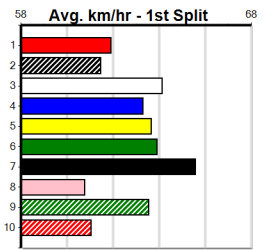

1

6:44PM

(VIC time)

Distance: 515m, Race Type: Maiden, Total Prizemoney: $2,860
1st: $1,900, 2nd: $590, 3rd: $295, 4th: $75

Watchdog Tips:

Bet:

Table with columns: Form Box, Wgt, Dist, Track, Date, Time, BON, Margin, 1st/2nd (Time), PIR, Checked, Comment, W/R, Split 1, S/P, Grade

TOUCH MY HAND (NSW)[M]
BEBD Bitch Jan-23 Sire: FERAL FRANKY Dam: PRINCESS SPARKLE
Owner(s): R Haines
Trainer: Donna Dean (Nyora)
Winning Distances: < 300m (0) 300 - 399m (0) 400 - 499m (0) 500 - 599m (0) 600 - 699m (0) > 700m (0)
Winning Weights: 6th (2) 25.6 435 SLE R1 27-Nov-24 25.70 24.44 17.00 SCOUT ACE (24.56) S/455 5.36 $13.10 M

PAW TRINNY (NSW)[M]
WRF Bitch Jan-23 Sire: ALLEN DEED Dam: DYNA WESLYN
Owner(s): B Wheeler
Trainer: Correy Grenfell (Anakie)
Winning Distances: < 300m (0) 300 - 399m (0) 400 - 499m (0) 500 - 599m (0) 600 - 699m (0) > 700m (0)
Winning Weights: 6th (2) 29.1 400 GEL R1 13-Sep-24 24.13 22.65 18.00 MORE BEER PLEASE (22.91) Q/66 9.13 $9.30 M

COME FIND ME [M]
F Dog Feb-23 Sire: ASTON RUPEE Dam: GO SEEK HEIDI
Owner(s): CHAMPAGNE PTN (SYN), S Smith, A Langton
Trainer: Angela Langton (Anakie)
Winning Distances: < 300m (0) 300 - 399m (0) 400 - 499m (0) 500 - 599m (0) 600 - 699m (0) > 700m (0)
Winning Weights: 5th (5) 31.4 515 SAP R3 18-Nov-24 30.43 29.43 11.00 EXTREME WHEELS (29.67) M/3455 5.26 $30.60 MH

SOUTH THAILAND [M]
WBE Dog Oct-22 Sire: TOMMY SHELBY Dam: LIZZIE'S ENTITY
Owner(s): D Knight
Trainer: Donna Knight (Talbot)
Winning Distances: < 300m (0) 300 - 399m (0) 400 - 499m (0) 500 - 599m (0) 600 - 699m (0) > 700m (0)
Winning Weights: 4th (2) 31.2 525 MEP R1 16-Oct-24 30.90 29.96 8.00 HIGHLY CONNECTED (30.36) Q/2334 5.15 $29.50 M

BLUE ROSES [M]
BE Bitch Mar-23 Sire: FERNANDO BALE Dam: MEPUNGA SPECTRE
Owner(s): J Shaw
Trainer: James Shaw (Northwood)
Winning Distances: < 300m (0) 300 - 399m (0) 400 - 499m (0) 500 - 599m (0) 600 - 699m (0) > 700m (0)
Winning Weights: 4th (3) 26.5 390 SHP R2 30-Sep-24 23.06 22.08 2.75L ZESTY BOY (22.88) S/65 8.82 $9.60 M

1

2

3

4

5

Box History table for TOUCH MY HAND (NSW)[M]

Box History table for PAW TRINNY (NSW)[M]

Box History table for COME FIND ME [M]

Box History table for SOUTH THAILAND [M]

Box History table for BLUE ROSES [M]