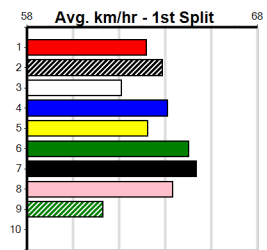

DOWNLOAD THE WATCHDOG APP

Distance: 515m, Race Type: Grade 6, Total Prizemoney: $3,340
1st: $2,230, 2nd: $690, 3rd: $345, 4th: $75

Watchdog Tips:

Bet:

Table with columns: Form Box, Wgt, Dist, Track, Date, Time, BON, Margin, 1st/2nd (Time), PIR, Checked, Comment, W/R, Split 1, S/P, Grade

VODKA AND ICE [6]
WBK Dog Jan-23 Sire: FERNANDO BALE Dam: ZIPPING KELLY
Owner(s): D Garrett
Trainer: Graeme Jose (Catani)
Winning Distances: < 300m (0) 300 - 399m (0) 400 - 499m (2) 500 - 599m (0) 600 - 699m (0) > 700m (0)
Winning Weights: 32.5(1) 32.6(1)
Box History table and statistics.

MERL'S LAD [6]
BK Dog Aug-22 Sire: FLYING RICCIARDO Dam: MISS MORRISSET
Owner(s): SPARKIES (SYN), M Evans, R Lia
Trainer: David Geall (Lara)
Winning Distances: < 300m (0) 300 - 399m (0) 400 - 499m (2) 500 - 599m (0) 600 - 699m (0) > 700m (0)
Winning Weights: 32.9(1) 33.2(1)
Box History table and statistics.

DAINTREE SHADY [6]
BK Dog Oct-22 Sire: FERAL FRANKY Dam: WHISTLING BULLET
Owner(s): LUCKY ELEVEN (SYN), K Joske, G Joske
Trainer: Gary Joske (Yinnar South)
Winning Distances: < 300m (0) 300 - 399m (0) 400 - 499m (1) 500 - 599m (1) 600 - 699m (0) > 700m (0)
Winning Weights: 33.4(1) 34.0(1)
Box History table and statistics.

TANNER TIME [6]
BK Dog Jan-22 Sire: BENALI Dam: LOUD LANA
Owner(s): G Kearns
Trainer: Shane Richer (Boolarra)
Winning Distances: < 300m (0) 300 - 399m (0) 400 - 499m (0) 500 - 599m (1) 600 - 699m (1) > 700m (0)
Winning Weights: 33.9(1) 34.3(1)
Box History table and statistics.

FLEETWOOD EROS [6]
BK Dog Feb-23 Sire: FERNANDO BALE Dam: CIRCLE OF DREAMS
Owner(s): CHAMPAGNE PTN (SYN), S Smith, A Langton
Trainer: Angela Langton (Anakie)
Winning Distances: < 300m (0) 300 - 399m (0) 400 - 499m (2) 500 - 599m (0) 600 - 699m (0) > 700m (0)
Winning Weights: 32.3(1) 32.8(1)
Box History table and statistics.