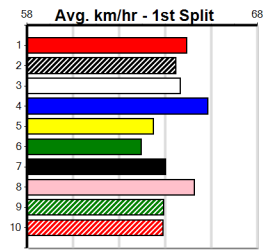

Distance: 515m, Race Type: Grade 5, Total Prizemoney: $3,340
1st: $2,230, 2nd: $690, 3rd: $345, 4th: $75

Watchdog Tips:

Bet:

Form Box Wgt Dist Track Date Time BON Margin 1st/2nd (Time) PIR Checked Comment W/R Split 1 S/P Grade

UP HILL SHILOH [5]
BK Bitch Feb-23 Sire: ASTON RUPEE Dam: UP HILL JILL
Owner(s): Anglo-Flemish (SYN), R Geall, C Matheson
Winning Distances: < 300m (0) 300 - 399m (0) 400 - 499m (3) 500 - 599m (0) 600 - 699m (0) > 700m (0)
Winning Weights: 30.7(1) 30.8(1) 31.0(1)
3rd (7) 31.0 410 HOR R9 21-Sep-24 23.55 23.33 3.00L CRANK IT (23.35) M/43 . . . 10.46 $2.20 7
2nd (8) 30.7 450 BAL R11 02-Oct-24 25.46 25.12 2.00L WHISKY TRIP (25.32) M/334 . . . 6.74 $16.90 X67
7th (8) 30.9 450 BAL R10 09-Oct-24 26.35 25.19 13.00L PAW QUARK (25.46) S/777 . . . 6.82 $2.40 X67
5th (6) 31.0 390 BAL R12 24-Oct-24 22.61 22.08 5.00L LITTLE DARL (22.26) M/56 . . . 8.63 $3.80 7
1st (7) 30.8 450 SHP R9 28-Oct-24 25.44 25.13 1.5L DARRA SAPPHIRE (25.53) Q/111 . . . 6.55 $2.60 X67
3rd (2) 30.6 450 BAL R11 06-Nov-24 25.90 25.30 4.00L ASTON BOURKE (25.62) M/344 . . . 6.69 $2.10 X67H
1st (1) 30.7 450 BAL R10 13-Nov-24 25.47 25.03 3.00L CHATTANOOGA (25.67) Q/111 . . . SW 6.57 $1.40 X67
3rd (1) 30.8 450 BAL R7 20-Nov-24 25.51 25.27 3.5L BLACK VIPER (25.27) M/232 . . . 6.56 $9.90 5
Last 3 wins NOT included above
1st (1) 31.0 410 HOR R3 15-Sep-24 23.48 23.03 8.50L BIG SUNSHINE (24.05) Q/11 . . . 10.34 $1.20 M
Prize Best Starts Trk/Dts APM $7155.00 FSH 10-3-1-3 0-0-0-0 5823

PAW FABIAN (NSW)[5]
BD Dog Jan-23 Sire: CHRISTO BALE Dam: DYNA UNI
Owner(s): B Wheeler
Winning Distances: < 300m (0) 300 - 399m (0) 400 - 499m (2) 500 - 599m (1) 600 - 699m (0) > 700m (0)
Winning Weights: 33.9(1) 34.0(1) 34.1(1)
7th (8) 34.5 525 MEP R3 11-Sep-24 31.66 30.15 13.00L FLEETWOOD KAZAK (30.77) M/4677 . . . 5.32 $19.00 MH
5th (1) 34.2 485 HOR R2 17-Sep-24 28.10 27.44 3.25L TAKE THE STEPS (27.88) M/245 . . . 6.61 $10.10 M
1st (8) 34.1 450 BAL R3 25-Sep-24 26.13 25.40 0.25L PAW CRAFTER (26.15) Q/223 . . . SW 6.69 $4.20 MH
1st (6) 33.9 450 BAL R4 02-Oct-24 25.46 25.12 2.25L PAW CRAFTER (25.60) Q/111 . . . 6.59 $5.80 MF
1st (4) 34.0 520 GEL R4 07-Oct-24 30.32 29.88 0.75L STAPLETON (30.37) Q/1111 . . . 5.42 $4.40 RW
7th (4) 32.8 410 HOR R10 19-Nov-24 23.90 23.16 9.00L HE'S GOT SWAG (23.30) M/77 . . . 11.02 $7.50 5
2nd (4) 32.8 410 HOR R12 26-Nov-24 23.25 22.97 1.00L MOTOR HEAD MAXIM (23.18) M/54 . . . 10.64 $3.40 5
Last 3 wins NOT included above
Prize Best Starts Trk/Dts APM $6460.00 FSH 7-3-1-0 0-0-0-0 4952