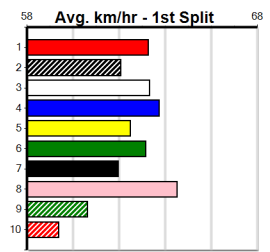

BOOK YOUR XMAS PARTY

9

9:24PM

(VIC time)

Distance: 515m, Race Type: Mixed 6/7, Total Prizemoney: $3,340
1st: $2,230, 2nd: $690, 3rd: $345, 4th: $75

Watchdog Tips:

Bet:

Form Box	Wgt	Dist	Track	Date	Time	BON	Margin	1st/2nd (Time)	PIR	Checked	Comment	WR	Split 1	S/P	Grade

TOO COLD [7]

WBK Dog Mar-23 Sire: FERNANDO BALE Dam: MEPUNGA SPECTRE Trainer: James Shaw (Northwood)

Owner(s): J Shaw
Winning Distances: < 300m (0) 300 - 399m (0) 400 - 499m (1) 500 - 599m (0) 600 - 699m (0) > 700m (0)
Winning Weights: 33.3(1)

3rd (2)	32.7	450	SHP	R1	07-Oct-24	25.89	25.40	5.00L COPPER RUSH (25.56)	S/544				6.86	$3.10	M
4th (4)	32.7	450	SHP	R1	14-Oct-24	25.91	25.13	2.00L LUCKY LISA (25.78)	M/555				6.87	$4.10	M
4th (5)	33.2	600	MEP	R3	23-Oct-24	35.65	34.65	12.00 PAW KILTER (34.83)	M/3333				9.31	$5.30	RW
1st (5)	33.3	450	SHP	R1	28-Oct-24	25.65	25.13	3.5L QUEST FOR SPIRIT (25.89)	Q/111				6.65	$9.30	M
3rd (6)	33.3	450	SHP	R9	01-Nov-24	25.61	25.11	6.00L GOLIATH (25.21)	S/443		V10		6.85	$12.40	X67
5th (5)	33.6	525	MEP	R9	13-Nov-24	31.06	29.96	7.00L KIWI JAY (30.58)	S/3444				5.26	$5.80	7
4th (7)	33.1	525	MEP	R3	20-Nov-24	30.88	30.03	6.00L BOLD BERT (30.48)	M/5544				5.41	$1.90	7
5th (1)	33.1	525	MEP	R9	27-Nov-24	30.69	30.02	4.75L KARUNA (30.36)	S/6335				5.33	$14.20	X67H

Last 3 wins NOT included above

Bx	1st	2nd	3rd	4th	5th	6th	7th	8th
1					1			
2			1					
3				1				
4					1			
5	1	1		1	2			
6			1					
7				1				
8						1		

Prize							$3885.00
Best							FSH
Starts							14-1-2-3
Trk/Dts							0-0-0-0
APM							2899

CLONCURRY GOLD [6]

F Dog Jan-23 Sire: KOBLENZ Dam: CLONCURRY GIRL Trainer: John Carr (Devon Meadows)

Owner(s): A Carr
Winning Distances: < 300m (0) 300 - 399m (0) 400 - 499m (2) 500 - 599m (0) 600 - 699m (0) > 700m (0)
Winning Weights: 33.2(1) 34.1(1)

7th (5)	33.7	460	WGL	R7	03-Oct-24	26.78	26.16	4.25L BOBBY BACCALA (26.50)	M/347				6.76	$21.00	T3-RW
3rd (1)	33.5	460	WGL	R7	10-Oct-24	26.28	25.83	4.00L BALLYMAC STORM (26.02)	M/443				6.79	$3.50	T3-RW
4th (4)	33.5	460	GEL	R4	15-Oct-24	26.99	25.90	6.00L FLY HIGH ZEUS (26.59)	M/865				7.33	$13.70	7
7th (1)	33.4	460	GEL	R7	22-Oct-24	27.06	25.93	14.00 STEADFAST EDDIE (26.10)	M/667				6.90	$6.00	T3-RW
8th (1)	33.0	500	BEN	R7	26-Oct-24	28.99	28.21	6.00L SQUIGGLY GUS (28.59)	M/777				6.98	$15.90	X67
F (1)	32.9	460	WGL	R7	07-Nov-24	0.00	26.02	MORE WINE PLEASE (26.02)	M/5		V7		6.66	$13.80	T3-RW
6th (5)	33.1	460	WGL	R6	14-Nov-24	26.91	26.19	11.00 WEEONA BORIS (26.19)	S/677				6.79	$8.00	X67
1st (7)	33.2	460	GEL	R9	26-Nov-24	25.97	25.91	1.00L ASSUME FLOPPY (26.03)	M/111		SW		6.67	$17.60	7

Last 3 wins NOT included above

1st (1)	34.1	460	WGL	R2	24-Sep-24	26.50	25.73	0.75L THIS BAD BOY (26.55)	M/222				6.72	$20.20	M

Bx	1st	2nd	3rd	4th	5th	6th	7th	8th
1	1		1					1
2						1		1
3								
4				1				
5						1	1	
6								
7	1							
8								

Prize							$2890.00
Best							FSH
Starts							10-2-0-1
Trk/Dts							0-0-0-0
APM							2176