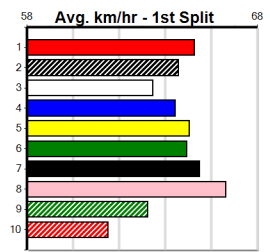

6

8:27PM

(VIC time)

Distance: 595m, Race Type: Mixed 4/5, Total Prizemoney: $4,445
1st: $2,990, 2nd: $920, 3rd: $460, 4th: $75

Watchdog Tips:

Bet:

Form Box Wgt Dist Track Date Time BON Margin 1st/2nd (Time) PIR Checked Comment WR Split 1 S/P Grade

SET TO SIZZLE [5]
WBE Dog Dec-22 Sire: FERNANDO BALE Dam: MEPUNGA FREDa
Owner(s): KRAMERICA (SYN), G Farrugia, W Gallagher
Trainer: Jeffrey Britton (Anakie)
Winning Distances: < 300m (0) 300 - 399m (0) 400 - 499m (3) 500 - 599m (1) 600 - 699m (0) > 700m (0)
Winning Weights: 31.8(1) 31.9(2) 32.0(1)
Box History table and Prize Best Starts Trk/Dts APM

HIGHLY ALERT [5]
WBD Dog Aug-21 Sire: FERNANDO BALE Dam: CAPTAIN JACKIE
Owner(s): G Connell
Trainer: Rosalie Kerr (Caldermeade)
Winning Distances: < 300m (0) 300 - 399m (0) 400 - 499m (8) 500 - 599m (3) 600 - 699m (0) > 700m (0)
Winning Weights: 28.6(1) 29.3(1) 29.7(1) 29.8(1) 29.9(2) 30.0(1) 30.1(2) 30.2(1) 30.3(1)
Box History table and Prize Best Starts Trk/Dts APM

SMOOTH RANGER [5]
BK Bitch Apr-22 Sire: OUT OF RANGE Dam: FREEDOM FIRE
Owner(s): J Carr
Trainer: Malcolm Carr (Devon Meadows)
Winning Distances: < 300m (0) 300 - 399m (0) 400 - 499m (4) 500 - 599m (2) 600 - 699m (0) > 700m (0)
Winning Weights: 27.0(2) 27.3(1) 27.7(1) 27.9(2)
Box History table and Prize Best Starts Trk/Dts APM

HOT ASHES [4]
BK Dog Aug-22 Sire: ASTON RUPEE Dam: IMMINENT REALITY
Owner(s): The Grand Prix (SYN), G Rounds, J Woodbridge
Trainer: Vicki Wisener (Devon Meadows)
Winning Distances: < 300m (0) 300 - 399m (0) 400 - 499m (0) 500 - 599m (5) 600 - 699m (0) > 700m (0)
Winning Weights: 33.5(1) 33.6(2) 33.9(1) 34.2(1)
Box History table and Prize Best Starts Trk/Dts APM

JEREMY SPOKE [5]
BK Dog Aug-21 Sire: NEED MY MONEYNOW Dam: LITTLE BIT SLICK
Owner(s): Flight Facilities (SYN), R Wagenaar, A Wagenaar
Trainer: Rowan Wagenaar (Langwarrin)
Winning Distances: < 300m (0) 300 - 399m (0) 400 - 499m (0) 500 - 599m (4) 600 - 699m (0) > 700m (0)
Winning Weights: 33.0(1) 34.4(1) 34.5(1) 34.6(1)
Box History table and Prize Best Starts Trk/Dts APM

1

2

3

4

5