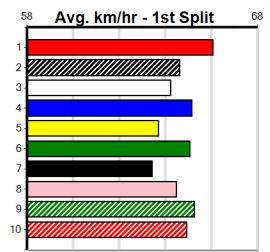

Watchdog Tips:

Bet:

Form Box Wgt Dist Track Date Time BON Margin 1st/2nd (Time) PIR Checked Comment W/R Split 1 S/P Grade

1 WANDANA LAD [5]
BK Dog Jun-21 Sire: ASTON DEE BEE Dam: MISS MORRISSET Trainer: Garry Johnson (Chum Creek)
Owner(s): G Johnson
Winning Distances: < 300m (0) 300 - 399m (5) 400 - 499m (4) 500 - 599m (2) 600 - 699m (0) > 700m (0)
Winning Weights: 30.5(1) 30.9(1) 31.2(2) 31.3(1) 31.4(2) 31.6(2) 31.8(1) 32.0(1)
2nd (8) 31.3 400 WGL R6 04-Oct-24 22.74 22.71 0.50L HOLTORF BALE (22.71) M/22 . . . 8.39 $2.30 T3-5
3rd (2) 31.3 460 WGL R8 11-Oct-24 26.08 25.95 2.00L NO MORE GAMES (25.95) Q/134 . . . W 6.56 $43.90 X45
1st (4) 31.3 515 SAP R9 21-Oct-24 29.98 29.38 1.00L PENNY'S JADE (30.05) M/1211 . . . W 5.13 $10.30 5NP
7th (4) 31.7 515 SAP R11 28-Oct-24 30.59 29.42 12.00L BRUCE INTENTION (29.79) M/5766 . . . . 5.25 $5.60 5NP
5th (2) 31.5 460 WGL R8 04-Nov-24 26.03 25.64 4.25L BLUE FALCON/FILL YOUR Q/234 . . . . 6.54 $93.00 5H
5th (2) 31.5 515 SAP R11 11-Nov-24 30.30 29.47 4.75L FORBES SUPREME (29.98) M/2444 . . . W 5.22 $5.80 5NP
1st (3) 31.2 450 SHP R6 16-Nov-24 25.51 25.20 2.50L NALA'S GHOST (25.67) M/1111 . . . W 6.69 $7.20 5
6th (7) 31.7 450 SHP R6 23-Nov-24 25.81 25.32 7.50L DOLLAR SIGNS (25.32) S/666 . . . SW 7.04 $7.70 X45
Last 3 wins NOT included above
1st (7) 31.4 450 SHP R8 21-Mar-24 25.56 25.54 5.50L MARIONVALE PIES (25.93) M/1111 . . . . 6.69 $2.70 T3-5
1st (5) 30.5 450 SHP R6 13-Jun-24 25.64 25.54 0.10L MIST FRED (25.65) Q/322 . . . . 6.71 $3.50 T3-5
1st (7) 30.9 350 HVL R8 23-Aug-24 19.68 19.28 0.75L HOWE PIE (19.72) M/1 . . . . SW 6.58 $3.20 T3-5

Box History
Bx 1st 2nd 3rd 4th 5th 6th 7th 8th
1 2 1 2 2 3 2 1 1
2 1 3 1 4 2 2 1
3 2 1 1 3 1
4 2 3 1 2
5 1 2 2 1 2
6 1 3 3 1 2
7 2 2 1 2
8 1 1 1 3 1
Prize Best $23490.00
Starts 29.98(4)-21/10/24
Trk/Dts 76-11-8-12
APM 12-2-0-2 6147