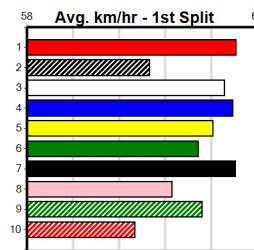

BYERS ELECTRICAL

Distance: 450m, Race Type: Grade 5, Total Prizemoney: $2,925
1st: $1,950, 2nd: $600, 3rd: $300, 4th: $75

PAT'S BOY (8) has recorded explosive wins here in his last 2 starts and he looks hard to hold out with room to wind up in this. DELATITE BEAST (1) steps up in trip after solid 390m wins in his last 2 and he could give them something to catch here.

Watchdog Tips: 8 1 2 7 **Bet:** Trifecta 1,8/1,2,7,8/1,2,7,8 ($10 - 83.33%)

Form Box	Wgt	Dist	Track	Date	Time	BON	Margin	1st/2nd (Time)	PIR	Checked	Comment	WR	Split 1	S/P	Grade	
1	DELATITE BEAST [5] $5.50															
	Solid 390m wins in his last 2 starts, major player															
	BKW Dog Jan-22 Sire: BEAST UNLEASHED Dam: SPOT ON CINTA															
	Owner(s): DELATITE BOYS (SYN), P Vogelzang, M Storer, B Vogelzang, B Vogelzang, B Vogelzang															
	Trainer: Scott Stefanos (Longwood)															
	Winning Distances: < 300m (0) 300 - 399m (3) 400 - 499m (1) 500 - 599m (0) 600 - 699m (0) > 700m (0)															
	Winning Weights: 33.1(1) 33.5(1) 34.3(1) 34.4(1)															
	<table border="0" style="width: 100%;"> <tr> <td>F (6) 33.7 425 BEN R10 03-May-24 0.00 23.69</td> <td>LEO BALE (23.69)</td> <td>M/888</td> <td>V7</td> <td>8.26</td> <td>$8.10 6G</td> </tr> <tr> <td>8th (3) 33.7 450 SHP R9 13-May-24 26.23 25.06</td> <td>8.00L CAPALA (25.69)</td> <td>M/367</td> <td></td> <td>6.69</td> <td>$2.60 X67</td> </tr> <tr> <td>4th (2) 33.9 450 SHP R6 20-May-24 25.82 25.27</td> <td>6.00L BEAUTY ON FIRE (25.43)</td> <td>S/475</td> <td></td> <td>6.65</td> <td>$4.10 RWH</td> </tr> <tr> <td>2nd (7) 33.7 450 SHP R5 27-May-24 25.53 24.90</td> <td>4.25L ON SONG ICE (25.25)</td> <td>M/222</td> <td></td> <td>6.69</td> <td>$8.50 RWF</td> </tr> <tr> <td>4th (6) 34.5 300 HVL R4 06-Oct-24 17.10 16.60</td> <td>2.00L CANYA WILDFIRE (16.96)</td> <td>M/3</td> <td></td> <td>3.98</td> <td>$16.10 X67H</td> </tr> <tr> <td>6th (7) 34.5 300 HVL R2 13-Oct-24 16.95 16.51</td> <td>4.25L THIRTY SECONDS (16.67)</td> <td>M/5</td> <td></td> <td>4.00</td> <td>$16.20 X67F</td> </tr> <tr> <td>1st (6) 34.4 390 SHP R9 18-Nov-24 22.11 21.87</td> <td>3.25L BONE SHAKER (22.32)</td> <td>Q/11</td> <td></td> <td>8.36</td> <td>$2.10 X67</td> </tr> <tr> <td>1st (3) 34.3 390 SHP R4 25-Nov-24 22.18 22.02</td> <td>7.00L CAPALA (22.67)</td> <td>Q/11</td> <td></td> <td>8.46</td> <td>$2.80 5</td> </tr> </table>															
	Last 3 wins NOT included above															
	<table border="0" style="width: 100%;"> <tr> <td>1st (1) 33.1 390 SHP R1 01-Jan-24 22.25 21.75</td> <td>0.75L GUNAI LILLY (22.30)</td> <td>M/21</td> <td>SW</td> <td>8.62</td> <td>$1.60 M</td> </tr> <tr> <td>1= (6) 33.5 425 BEN R4 13-Mar-24 24.36 24.00</td> <td>3.00L DELATITE BEAST/GUNAI</td> <td>M/222</td> <td></td> <td>6.59</td> <td>$3.50 T3-RW</td> </tr> </table>															

Box History

Bx	1st	2nd	3rd	4th	5th	6th	7th	8th
1	1							
2			1	1				
3	1	1						1
4				1		1		
5			2					
6	2		1	1				
7		2		1		1		
8			2					

Prize Best Starts Trk/Dts APM: $10592.86, 25.36(7)-1/4/24, 22-4-3-7, 9-0-3-2, 5618

2	BAGGIO [5] $8.50															
	Smart wins on 2 of his last 3, can threaten here.															
	BEBD Dog Jun-22 Sire: FERNANDO BALE Dam: PALACE LADY															
	Owner(s): A Marino															
	Trainer: Rosalie Kerr (Caldermeade)															
	Winning Distances: < 300m (0) 300 - 399m (1) 400 - 499m (4) 500 - 599m (1) 600 - 699m (0) > 700m (0)															
	Winning Weights: 28.8(1) 29.0(3) 29.1(1) 29.6(1)															
	<table border="0" style="width: 100%;"> <tr> <td>6th (6) 29.3 500 BEN R11 05-Oct-24 29.07 28.32</td> <td>11.00 HI THERE FRANK (28.32)</td> <td>M/533</td> <td></td> <td>6.70</td> <td>$35.30 X45</td> </tr> <tr> <td>5th (7) 29.1 515 SAP R2 14-Oct-24 30.43 29.64</td> <td>5.50L QUEENARA BALE (30.07)</td> <td>M/3444</td> <td></td> <td>5.25</td> <td>$21.10 5</td> </tr> <tr> <td>8th (6) 29.0 460 WGL R8 22-Oct-24 26.72 25.79</td> <td>14.00 SMOOTH</td> <td>M/588</td> <td></td> <td>6.73</td> <td>$13.20 X45</td> </tr> <tr> <td>4th (6) 29.1 400 WGL R10 29-Oct-24 23.34 22.29</td> <td>4.50L FABIO GIBLET (23.04)</td> <td>M/64</td> <td></td> <td>8.89</td> <td>$6.80 5</td> </tr> <tr> <td>2nd (8) 28.9 435 SLE R12 05-Nov-24 24.74 24.54</td> <td>3.00L SPRING GONZALES (24.54)</td> <td>M/432</td> <td></td> <td>5.33</td> <td>$3.30 T3-5</td> </tr> <tr> <td>1st (7) 29.0 435 SLE R11 10-Nov-24 24.70 24.30</td> <td>1.00L PAW USAMI (24.76)</td> <td>M/533</td> <td></td> <td>5.38</td> <td>$5.40 5</td> </tr> <tr> <td>5th (4) 29.0 460 WGL R6 19-Nov-24 26.21 25.67</td> <td>7.00L EL CRIMP ADORE (25.72)</td> <td>M/675</td> <td>SW</td> <td>6.73</td> <td>$26.30 X45</td> </tr> <tr> <td>1st (3) 29.0 510 SLE R8 24-Nov-24 29.02 29.02</td> <td>0.25L DR. YELLOWSTONE (29.03)</td> <td>Q/111</td> <td></td> <td>9.09</td> <td>$5.40 5</td> </tr> </table>															
	Last 3 wins NOT included above															
	<table border="0" style="width: 100%;"> <tr> <td>1st (5) 29.0 390 BAL R10 29-Jul-24 22.50 22.45</td> <td>6.00L HILLBILLY ROCKY (22.91)</td> <td>M/11</td> <td></td> <td>8.59</td> <td>$2.10 7</td> </tr> <tr> <td>1st (4) 28.8 400 WGL R9 15-Aug-24 22.96 22.75</td> <td>1.25L CERSEI'S BOY (23.03)</td> <td>M/11</td> <td></td> <td>8.47</td> <td>$4.20 T3-6</td> </tr> <tr> <td>1st (4) 29.6 460 WGL R4 24-Sep-24 26.17 25.73</td> <td>0.50L PAW WHISTLER (26.19)</td> <td>M/121</td> <td></td> <td>6.58</td> <td>$4.50 RWH</td> </tr> </table>