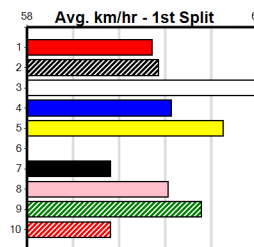

ELITE COLLARS & LEADS

3

4:05PM

(VIC time)

Distance: 390m, Race Type: Mixed 6/7, Total Prizemoney: $2,925
1st: $1,950, 2nd: $600, 3rd: $300, 4th: $75

DEADLY FORCE (3) can find the arm soon after box rise in her races and she may prove hard to reel in if she does. REPRESENT (5) has shown explosive speed once fully balanced in his races and he looks set to be right in the finish here.

Watchdog Tips: **3** **5** **1** **8** **Bet:** **Win 3**

1

WALLS OF JERICO [7] **Shown speed in smart placings last 3, chance.** **$4.50**
WBD Dog Mar-23 Sire: MY REDEEMER Dam: CAPTAIN JACKIE
Owner(s): M Clark Trainer: Matthew Clark (Briagolong)
Winning Distances: < 300m (0) 300 - 399m (0) 400 - 499m (1) 500 - 599m (0) 600 - 699m (0) > 700m (0)
Winning Weights: 31.9(1)

Box	1st	2nd	3rd	4th	5th	6th	7th	8th
1		1						
2			1					
3				1				
4					1			
5	1	1		1				
6								1
7								
8			1					

Prize Best Starts Trk/Dts APM: $5095.00 FSH 9-1-4-2 0-0-0-0 3513

2

DOOKIE GIBLET (NSW)[6] **Far from disgraced in recent times, keep safe.** **$21.00**
BK Dog Oct-22 Sire: KOBLENZ Dam: XALYNN BALE
Owner(s): L Medcraft Trainer: Leland Medcraft (Kamarooka)
Winning Distances: < 300m (0) 300 - 399m (2) 400 - 499m (0) 500 - 599m (0) 600 - 699m (0) > 700m (0)
Winning Weights: 35.1(1) 35.2(1)

Box	1st	2nd	3rd	4th	5th	6th	7th	8th
1			1	2				
2			2	1				
3	1					1		
4				1	1			
5	1	1		1				
6								2
7								1
8		2					1	1

Prize Best Starts Trk/Dts APM: $4740.00 22.68(5)-25/7/24 20-2-3-3 6-2-1-0 3440

3

DEADLY FORCE [6] **Can find the arm soon after box rise, one to beat.** **$3.80**
BK Bitch Nov-22 Sire: BERNARDO Dam: XTREME NOTICE
Owner(s): A Debattista Trainer: Aaron Debattista (Toolleen)
Winning Distances: < 300m (0) 300 - 399m (2) 400 - 499m (0) 500 - 599m (0) 600 - 699m (0) > 700m (0)
Winning Weights: 27.9(2)

Box	1st	2nd	3rd	4th	5th	6th	7th	8th
1	1							
2	1							
3					1			
4								
5								
6								
7								
8								

Prize Best Starts Trk/Dts APM: $2680.00 22.10(2)-23/11/24 3-2-0-0 3-2-0-0 1672

4

PAW KATTIA (NSW)[6] **Handy early speed but may need some luck here.** **$16.00**
BD Bitch Nov-22 Sire: FERAL FRANKY Dam: DYNA WINTER
Owner(s): L Harris Trainer: Luke Harris (Devon Meadows)
Winning Distances: < 300m (0) 300 - 399m (0) 400 - 499m (2) 500 - 599m (0) 600 - 699m (0) > 700m (0)
Winning Weights: 25.4(1) 26.3(1)

Box	1st	2nd	3rd	4th	5th	6th	7th	8th
1		2						
2	1		1		1			
3			2	1				
4								
5		1		1			1	
6				1	2			
7	1							
8			2					

Prize Best Starts Trk/Dts APM: $6295.00 22.58(8)-2/9/24 20-2-1-7 3-0-0-2 5041

5

REPRESENT [6] **Can explode once fully balanced, major player.** **$2.50**
F Dog Jan-23 Sire: BEAST UNLEASHED Dam: VEGAS TICKET
Owner(s): P Brown Trainer: Paul Brown (Burramine)
Winning Distances: < 300m (0) 300 - 399m (0) 400 - 499m (2) 500 - 599m (0) 600 - 699m (0) > 700m (0)
Winning Weights: 33.5(1) 34.2(1)

Box	1st	2nd	3rd	4th	5th	6th	7th	8th
1								
2								
3								
4	1							
5								
6			1					
7	1							
8								

Prize Best Starts Trk/Dts APM: $3930.00 22.42(6)-28/10/24 3-2-0-1 1-0-0-1 2862