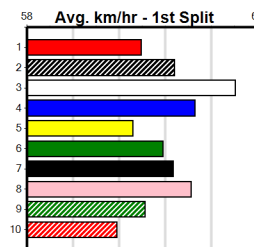

4

4:24PM

(VIC time)

Distance: 450m, Race Type: Mixed 6/7 Heat, Total Prizemoney: $2,925
1st: $1,950, 2nd: $600, 3rd: $300, 4th: $75

NIGEL DEVERE (8) has recorded fast all the way wins in 2 of his last 3 starts and he may only need to step on terms to salute again. REVITALISE (3) was a solid debut winner here 2 starts back and he looks likely to feature again in this.

Watchdog Tips: **8** **3** **2** **6** **Bet:** **Quinella 3/8 ($10 for 1000%)**

Form Box	Wgt	Dist	Track	Date	Time	BON	Margin	1st/2nd (Time)	PIR	Checked	Comment	W/R	Split 1	S/P	Grade	
1																
WHAT A STORY [7]																
F Dog May-22 Shown speed in good last start win, must respect. $6.00																
Owner(s): G Alvaro Sire: FERNANDO BALE Dam: FRONT PAGE NEWS Trainer: Paul Abela (Parwan)																
Winning Distances: < 300m (0) 300 - 399m (0) 400 - 499m (1) 500 - 599m (0) 600 - 699m (0) > 700m (0)																
Winning Weights: 33.5(1)																
3rd (8)	32.3	450	BAL	R1	27-Mar-24	25.70	24.85	3.25L TAKUMI BALE (25.48)	M/433	.	.	.	6.75	$4.60	M	
2nd (8)	32.2	450	SHP	R2	01-Apr-24	25.64	25.11	2.50L MAGNET MOVER (25.48)	M/422	.	.	.	6.75	$1.40	M	
5th (6)	32.8	450	BAL	R1	07-Apr-24	26.04	24.91	2.25L HEAD HUNTER (25.90)	M/665	.	.	.	6.96	$1.30	M	
ST (-)	33.7	400	WGL		21-Nov-24	22.66		0.01L Trial Cleared	M	.	1of1	.	.	.	ST	
1st (3)	33.5	460	WGL	R1	26-Nov-24	26.00	25.79	2.00L REIGNING MONARCH (26.14)	M/222	.	SW	.	6.66	$1.30	M	
Last 3 wins NOT included above																
Box History																
Bx	1st	2nd	3rd	4th	5th	6th	7th	8th								
1																
2																
3	1															
4																
5																
6						1										
7																
8		1	1													
Prize Best	$2460.00															
Starts	25.64(8)-1/4/24															
Trk/Dts	4-1-1-1															
APM	1-0-1-0 1836															

2																
JOSH'S JET [7]																
WBK Dog Nov-22 Smart all the way winner here last start, chance. $5.50																
Owner(s): G Dainton Sire: KOBLENZ Dam: NICKY NEO Trainer: Glenn Dainton (Cosgrove South)																
Winning Distances: < 300m (0) 300 - 399m (0) 400 - 499m (1) 500 - 599m (0) 600 - 699m (0) > 700m (0)																
Winning Weights: 34.1(1)																
2nd (2)	33.9	390	SHP	R1	01-Nov-24	22.56	21.88	7.00L REVITALISE (22.08)	M/54	.	.	.	8.59	$6.10	M	
5th (4)	33.9	390	SHP	R1	11-Nov-24	23.13	21.77	9.00L MARIONVALE KEV (22.53)	M/65	.	W	.	8.83	$1.90	M	
2nd (8)	33.8	425	BEN	R1	15-Nov-24	24.47	23.97	6.50L NIGEL DEVERE (24.05)	M/433	.	.	.	6.74	$2.30	M	
1st (2)	34.1	450	SHP	R2	21-Nov-24	25.58	25.58	0.50L BOGGY PUB (25.60)	M/111	.	SW	.	6.67	$1.30	T3-M	
Last 3 wins NOT included above																
Box History																
Bx	1st	2nd	3rd	4th	5th	6th	7th	8th								
1																
2	1	1														
3																
4						1										
5																
6																
7																
8		1														
Prize Best	$2040.00															
Starts	25.58(2)-21/11/24															
Trk/Dts	4-1-2-0															
APM	1-1-0-0 2040															

3																
REVITALISE [7]																
BD Dog Mar-23 Solid debut win here 2 starts back, major player. $3.60																
Owner(s): I Brown Sire: HOOKED ON SCOTCH Dam: IT'S NOT FUN Trainer: Paul Brown (Burramine)																
Winning Distances: < 300m (0) 300 - 399m (1) 400 - 499m (0) 500 - 599m (0) 600 - 699m (0) > 700m (0)																
Winning Weights: 30.5(1)																
1st (6)	30.5	390	SHP	R1	01-Nov-24	22.08	21.88	7.00L JOSH'S JET (22.56)	M/11	.	SW	.	8.41	$2.20	M	
3rd (3)	30.8	390	SHP	R10	11-Nov-24	22.35	21.77	2.75L ZESTY BOY (22.16)	M/43	.	.	.	8.61	$1.60	X67	
Last 3 wins NOT included above																
Box History																
Bx	1st	2nd	3rd	4th	5th	6th	7th	8th								
1																
2																
3			1													
4																
5																
6	1															
7																
8																
Prize Best	$1980.00															
Starts	FSTD															
Trk/Dts	2-1-0-1															
APM	0-0-0-0 1980