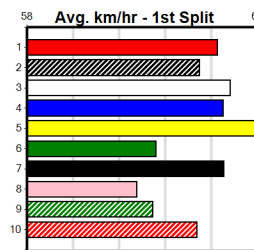

NAGAMBIE GUTTER CLEANING

Distance: 390m, Race Type: Mixed 4/5, Total Prizemoney: $3,360
1st: $2,250, 2nd: $690, 3rd: $345, 4th: $75

MR. BEETS (5) is a prolific winner with a serious motor and he looks like the winner if he can step cleanly in this. BLACK COMPASS (1) has a top record from this draw and he could be the main danger if he can step cleanly.

Watchdog Tips: 5 1 2 8 **Bet:** Win 5

1

BLACK COMPASS [5] **$3.50**

BK Dog Aug-20 **Top record off this draw, experienced type, danger**

Owner(s): BULLET (SYN), L Brown, B Brown **Sire: MY REDEEMER Dam: SHOUT OUT LOUD**

Trainer: Brian Brown (Axdedale)

Winning Distances: < 300m (0) 300 - 399m (6) 400 - 499m (10) 500 - 599m (7) 600 - 699m (0) > 700m (0)

Winning Weights: 31.4(1) 32.0(1) 32.2(1) 32.3(1) 32.4(1) 32.5(1) 32.6(8) 32.7(3) 32.9(2) 33.0(1) 33.1(1) 33.2(2)

7th	4th	32.6	450	SHP	R8	16-Sep-24	25.55	24.96	8.50L	SCHILLACI (24.96)	M/555	6.69	$40.20	X45
5th	(4)	32.8	425	BEN	R10	25-Sep-24	24.48	24.05	4.00L	PHIL'S NO ANGEL (24.21)	M/544	6.65	$32.0 5	
2nd	(3)	32.3	350	HVL	R9	29-Sep-24	19.73	19.20	1.00L	ASTON HOUSTON (19.66)	S/6	6.70	$2.80	VET
1st	(7)	32.7	390	SHP	R10	07-Oct-24	22.08	22.08	2.25L	KABUTO BALE (22.22)	M/11	8.39	$1.30	5H
5th	(7)	32.4	390	SHP	R4	14-Oct-24	22.64	21.74	6.00L	GOLDEN LADY (22.24)	M/75	8.79	$2.40	5F
1st	(6)	32.4	390	SHP	R4	21-Oct-24	21.93	21.62	7.00L	INTER SPARKLE (22.41)	M/11	8.43	$2.20	VET
1st	(1)	32.6	410	HOR	R11	29-Oct-24	23.25	23.25	2.25L	PATRICE LASS (23.40)	Q/21	10.25	$1.30 5	
3rd	(1)	32.3	425	BEN	R12	08-Nov-24	24.50	23.76	8.00L	IF HE COULD (23.96)	M/464	6.64	$1.80 5	

Last 3 wins NOT included above

1st	(7)	32.2	390	SHP	R7	06-Jun-24	22.16	22.12	1.25L	CHEAP CHARLIE (22.25)	M/11	8.33	$2.00	T3-5
1st	(4)	32.6	390	SHP	R5	27-Jun-24	22.29	22.29	3.00L	FASCINATE BLAZE (22.50)	M/11	8.40	$3.40 5	
1st	(1)	32.6	425	BEN	R12	30-Jun-24	24.24	23.61	0.75L	RED SHIRAZ (24.29)	M/111	6.58	$1.40 5	

Box History

Bx	1st	2nd	3rd	4th	5th	6th	7th	8th
1	6	1	2	2	2	3	1	
2	3	5	3	2	2	3		2
3	2	2				3		
4	2	4	2	2	2			1
5	1	4	1			4	1	1
6	2	3	1					
7	4	3	1	3	3	2		
8	3	1	2	2	3			

Prize Best Starts Trk/Dts APM

$88222.50
21.93(6)-21/10/24
104-23-23-12
15-4-2-4
10435