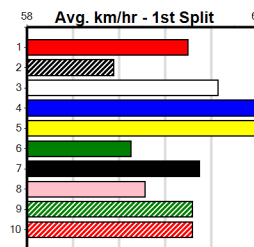

9

5:57PM

(VIC time)

Distance: 450m, Race Type: Mixed 6/7 Heat, Total Prizemoney: $2,925
1st: $1,950, 2nd: $600, 3rd: $300, 4th: $75

TALK IS CHEAP (5) has posted explosive straight wins in his last two starts and he looks set to assume control before the turn here and looks hard to beat. DARRA SAPPHIRE (1) can get the gun run from the outset and looks like the danger.

Watchdog Tips: **5** **1** **4** **3** **Bet:** **Quinella 1/5 ($10 for 1000%)**

Form Box	Wgt	Dist	Track	Date	Time	BON	Margin	1st/2nd (Time)	PIR	Checked	Comment	W/R	Split 1	S/P	Grade	
1	DARRA SAPPHIRE [6] Drawn to get the gun run throughout, big danger. $7.50															
	BK Bitch				Dec-21				Sire: AZKABAN				Dam: DARRA DAWNNE			
	Owner(s): A George															
	Trainer: Jenny Weber (Darraweit Guim)															
	Winning Distances: < 300m (0) 300 - 399m (1) 400 - 499m (1) 500 - 599m (0) 600 - 699m (0) > 700m (0)															
	Winning Weights: 29.0(1) 30.0(1)															
	1st	(6)	29.0	390	SHP	R2	26-Aug-24	22.94	22.16	0.025	PAW HARRY (22.94)	M/21		V0	8.68	$5.10 MH
	2nd	(1)	29.0	390	SHP	R3	02-Sep-24	22.47	21.92	1.00L	PAW HARRY (22.40)	Q/23			8.65	$12.50 MF
	2nd	(5)	29.3	425	BEN	R2	13-Sep-24	24.56	23.70	4.00L	GOT A PULSE (24.29)	M/432			6.69	$13.90 X67
	4th	(3)	29.6	390	BAL	R10	07-Oct-24	23.13	22.52	9.00L	MINI MILKY (22.52)	M/46			8.61	$9.90 T3-RW
6th	(8)	29.5	450	SHP	R7	17-Oct-24	26.67	25.57	15.00	JAIMANDY FRANK (25.63)	M/216		V7	6.69	$3.00 T3-7	
2nd	(2)	29.6	450	SHP	R9	28-Oct-24	25.53	25.13	1.5L	UP HILL SHILOH (25.44)	M/222			6.59	$17.90 X67	
2nd	(6)	29.5	450	SHP	R9	11-Nov-24	25.59	25.09	3.75L	NANCY DEVERE (25.34)	M/222			6.76	$8.90 X67	
1st	(2)	30.0	450	SHP	R9	25-Nov-24	25.74	24.93	1.75L	KRAKEN TILLY (25.86)	M/533			6.85	$4.70 X67	
Last 3 wins NOT included above																
Prize Best $9140.00																
Starts 25.53(2)-28/10/24																
Trk/Dts 17-2-8-3																
APM 5-1-3-0																
5730																

2	BLACK FALCON [7] Shown plenty of talent in his 3 starts, respect. $13.00															
	BK Dog				Nov-22				Sire: KOBLENZ				Dam: NICKY NEO			
	Owner(s): G Dainton															
	Trainer: Glenn Dainton (Cosgrove South)															
	Winning Distances: < 300m (0) 300 - 399m (0) 400 - 499m (1) 500 - 599m (0) 600 - 699m (0) > 700m (0)															
	Winning Weights: 34.6(1)															
	2nd	(2)	34.6	450	SHP	R2	01-Nov-24	26.11	25.11	7.50L	OUT THE WINDOW (25.61)	S/653			6.93	$5.00 M
	2nd	(3)	34.4	390	SHP	R2	11-Nov-24	22.75	21.77	1.5L	FLYING ROCCO (22.65)	S/52			8.99	$2.90 M
	1st	(1)	34.6	425	BEN	R1	22-Nov-24	24.44	23.58	2.75L	ASTON ACTION (24.62)	M/211			6.75	$1.90 M
	Last 3 wins NOT included above															
Prize Best $2720.00																
Starts 26.11(2)-1/11/24																
Trk/Dts 3-1-2-0																
APM 1-0-1-0																
2720																

3	CORRESPONDING [7] Can race in a forward position in this, threat. $6.50															
	LTF Dog				May-23				Sire: ZAMBORA BROCKIE				Dam: ASTON DAIQUIRI			
	Owner(s): A Tullio															
	Trainer: Daniel Gibbons (Avalon)															
	Winning Distances: < 300m (0) 300 - 399m (0) 400 - 499m (1) 500 - 599m (0) 600 - 699m (0) > 700m (0)															
	Winning Weights: 32.5(1)															
	1st	(1)	32.5	410	HOR	R1	19-Nov-24	23.32	23.16	7.00L	PAW ILLABO (23.79)	Q/11			10.27	$2.50 M
	4th	(2)	32.6	410	HOR	R3	26-Nov-24	23.81	22.97	7.50L	PAW PASADENA (23.30)	M/44			10.90	$2.20 X67
	Last 3 wins NOT included above															
	Prize Best $1755.00															
Starts FSH																
Trk/Dts 2-1-0-0																
APM 0-0-0-0																
1755