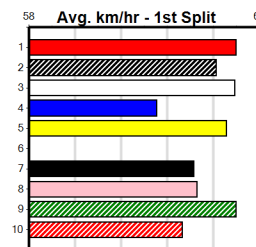

DREAMCHASERS - TICKETS ON SALE NOW

Distance: 390m, Race Type: Grade 5, Total Prizemoney: $2,925
1st: $1,950, 2nd: $600, 3rd: $300, 4th: $75

SILVER MACK (2) has been in scintillating form in recent times and she may be the one to beat again with an ounce of luck early. NORTH CAROLINA (7) was a brilliant last start winner here and she looks like the big danger again here.

Watchdog Tips: 2 7 1 6 Bet: Win 2

SUGAR BOWL ROSE [5] Showed speed in her top win 3 starts back, chance $8.00
Owner(s): A Hemingway
Winning Distances: < 300m (0) 300 - 399m (5) 400 - 499m (6) 500 - 599m (0) 600 - 699m (0) > 700m (0)
Box History table and Prize Best Starts table included.

SILVER MACK [5] Scintillating form in her last few, one to beat. $3.80
Owner(s): C Knott
Winning Distances: < 300m (0) 300 - 399m (3) 400 - 499m (3) 500 - 599m (0) 600 - 699m (0) > 700m (0)
Box History table and Prize Best Starts table included.

MAN OF COURAGE [5] Can race in a forward position in this, place hope $11.00
Owner(s): S Coulson
Winning Distances: < 300m (0) 300 - 399m (4) 400 - 499m (5) 500 - 599m (0) 600 - 699m (0) > 700m (0)
Box History table and Prize Best Starts table included.

CHEAP CHARLIE [5] Racing well of late but may need luck in this. $12.00
Owner(s): G Berry
Winning Distances: < 300m (0) 300 - 399m (4) 400 - 499m (6) 500 - 599m (0) 600 - 699m (0) > 700m (0)
Box History table and Prize Best Starts table included.

IS HE LUCKY [5] Top S.A wins in his last 2 starts, must respect. $5.50
Owner(s): D Hammerstein
Winning Distances: < 300m (0) 300 - 399m (5) 400 - 499m (3) 500 - 599m (0) 600 - 699m (0) > 700m (0)
Box History table and Prize Best Starts table included.