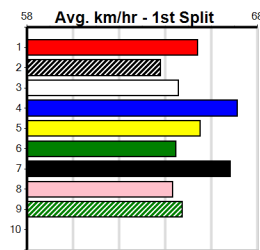

GRV DISTANCERACING

8

5:36PM

(VIC time)

Distance: 650m, Race Type: Grade 5, Total Prizemoney: $3,940
1st: $2,640, 2nd: $815, 3rd: $410, 4th: $75

HE SHINES (2) is much better than his recent form may suggest and he could explode mid race in this and prove hard to hold out. PONTING (7) can race on the speed from the outset in this and he looks set to be prominent throughout.

Watchdog Tips: 2 7 3 1 **Bet:** Win 2

1

SPIRIT WORLD [5] Comes into calculations from this draw. **$9.00**

BE Bitch Aug-20 Sire: AUSSIE INFRARED Dam: OKAWA IN BLACK Trainer: Christopher Tilley (Sale)

Owner(s): OKAWAPARK (SYN), C Tilley, K Markham
Winning Distances: < 300m (0) 300 - 399m (4) 400 - 499m (0) 500 - 599m (2) 600 - 699m (1) > 700m (0)

Winning Weights: 29.1(2) 29.3(1) 29.4(1) 29.6(2) 29.8(1)

Rank	Dist	Wgt	Sex	Age	Date	Time	Margin	1st/2nd (Time)	PIR	Checked	Comment	WR	Split 1	S/P	Grade
4th (2)	30.1	510	SLE	R5	22-Sep-24	29.28	28.43	6.00L PAW LAUREN (28.87)	S/465	.	.	.	9.53	$35.40	5
5th (2)	30.4	460	WGL	R8	26-Sep-24	26.29	25.80	7.50L DISHY DI (25.80)	S/777	.	.	.	6.74	$13.00	T3-5
6th (2)	29.8	510	SLE	R8	02-Oct-24	29.34	28.65	8.00L KISAUNI (28.79)	S/777	.	.	.	9.56	$53.90	X45
3rd (8)	29.7	460	WGL	R6	10-Oct-24	26.55	25.83	11.00 VIPER (25.83)	S/767	.	.	.	6.90	$4.00	T3-5
2nd (6)	30.1	510	SLE	R8	18-Oct-24	29.14	29.06	0.50L INTERNAL AFFAIRS (29.12)	S/665	.	.	.	9.49	$6.30	T3-5
3rd (4)	29.8	510	SLE	R8	23-Oct-24	29.39	29.13	3.75L GO ASTRAY (29.13)	M/555	.	.	.	9.56	$3.00	5
5th (6)	29.8	510	SLE	R8	27-Oct-24	29.02	28.69	4.75L JOROGUMO (28.69)	S/887	.	.	.	9.59	$35.00	X45
3rd (4)	30.0	640	SLE	R6	03-Nov-24	36.95	36.67	4.00L KISAUNI (36.67)	M/5665	.	.	.	6.24	$33.80	5

Last 3 wins NOT included above

1st (1)	29.4	660	BAL	R4	08-Jun-23	38.54	38.14	1.00L TREVOR'S GIFT (38.60)	M/2221	.	SW	.	12.95	$3.10	RWH
1st (3)	29.3	595	SAP	R7	17-Mar-24	34.53	34.53	1.5L JOHNNY COOL (34.62)	S/4432	.	.	.	9.52	$5.10	5
1st (5)	29.1	350	HVL	R6	26-Aug-24	19.58	19.33	2.25L FIRING CHIEF (19.72)	M/2	.	.	.	6.62	$4.60	T3-5

Box History

Bx	1st	2nd	3rd	4th	5th	6th	7th	8th
1	2	1	1	1	1	2	1	
2	1	1	2	2	2	1		
3	1	1	2	2	1	1		
4	1	2	2	1	1	1		
5	1	3	3	2	2	1		
6	1	1	2	1	1	1		
7	1	2	3	3	1	1		
8	1	2	3	2	3	1	1	2

Prize Best Starts Trk/Dts APM: $30430.00 FSH 73-7-12-14 0-0-0-0 3748