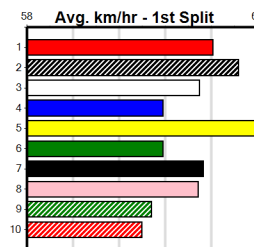

RACERS FUNCTION CENTRE

7

5:19PM

(VIC time)

Distance: 450m, Race Type: Grade 5, Total Prizemoney: $2,925
1st: $1,950, 2nd: $600, 3rd: $300, 4th: $75

REAPER (6) looks like a serious up and comer and if he can step cleanly from his tough draw he will take a power of beating. BARRETOS (1) is drawn to get the run of the race in this and he has the pace to make his presence felt mid race.

Watchdog Tips: **6** **1** **2** **8** **Bet:** **Box Trifecta 1,2,6,8 ($10 for 41.67%)**

1

BARRETOS [5] **Drawn to get the run of the race, main danger.** **$4.20**

WBE Dog **Nov-22** Sire: AUSSIE INFRARED Dam: POISE Trainer: Matthew Clark (Briagolong)

Owner(s): Loganzara (SYN), B Clark, L Okeeffe

Winning Distances: < 300m (0) 300 - 399m (0) 400 - 499m (3) 500 - 599m (0) 600 - 699m (0) > 700m (0)

Winning Weights: 28.1(1) 28.6(1) 28.9(1)

ST	(-)	27.8	435	SLE	R9	06-Oct-24	24.63	0.01L Trial Cleared	M/11	1of4	ST
1st	(2)	28.1	435	SLE	R9	06-Oct-24	24.41	6.00L MAD KEV (24.82)	M/111		5.28 $1.60 X67
3rd	(8)	27.5	515	SAP	R10	14-Oct-24	30.11	2.00L MORAINÉ SOFIA (29.99)	M/2122		5.21 $6.60 5
3rd	(1)	27.3	515	SAN	R11	24-Oct-24	29.67	1.5L TANGELA BALE (29.57)	M/1122		4.97 $9.50 5
2nd	(4)	27.6	515	SAN	R12	31-Oct-24	29.56	1.75L NAVARINO (29.45)	M/1112	SW	5.09 $5.10 5
7th	(7)	27.7	515	SAN	R5	07-Nov-24	30.46	11.00 NANGAR JIM (29.75)	S/4677		5.14 $7.40 5
6th	(8)	28.2	515	SAP	R7	18-Nov-24	30.42	12.00 PAW TIKI (29.65)	M/3456		5.17 $2.80 5
2nd	(8)	28.5	435	SLE	R11	24-Nov-24	24.64	1.00L EL CRIMP ADORE (24.58)	M/522		5.38 $1.90 5

Last 3 wins NOT included above

1st	(6)	28.9	400	WGL	R1	09-Jul-24	23.17	1.75L VIVA LA VIDA (23.28)	M/11		8.44 $2.90 M
1st	(1)	28.6	450	SHP	R2	09-Sep-24	25.30	1.5L PAW VERNON (25.40)	S/111		6.58 $4.20 X67

Box History

Bx	1st	2nd	3rd	4th	5th	6th	7th	8th
1	1							
2	1	2						
3			1					
4		2			1			
5				1				1
6	1							
7		1						1
8		1	1			1		

Prize Best Starts Trk/Dts APM $12375.00 25.30(1)-9/9/24 17-3-6-3 1-1-0-0 8354

2

RAGING STORM [5] **Racing well, smart wins 2 of last 3, can threaten.** **$14.00**

BK Dog **Apr-22** Sire: MEPUNGA BLAZER Dam: SO SAY Trainer: Jason Whybrow (Wangaratta Sou)

Owner(s): J Whybrow

Winning Distances: < 300m (0) 300 - 399m (4) 400 - 499m (0) 500 - 599m (1) 600 - 699m (0) > 700m (0)

Winning Weights: 32.1(1) 33.1(1) 33.9(1) 34.0(1) 34.2(1)

1st	(5)	33.9	350	HVL <th>R4</th> <th>06-Sep-24</th> <th>19.24</th> <th>3.5L PAW VARNER (19.47) <th>M/1</th> <th>SW</th> <th>6.61 $2.60 T3-6</th> </th>							
4th	(2)	33.6	350	HVL	R9	15-Sep-24	19.61	3.5L INSTINCTIVELY (19.37)	M/4		6.58 $5.60 5
4th	(5)	34.1	350	HVL	R8	29-Sep-24	19.45	2.75L SONIC DIESEL (19.26)	S/6		6.75 $11.40 5
4th	(3)	34.1	500	BEN	R5	04-Oct-24	28.78	4.50L KRAKEN WHISKY (28.47)	M/635		6.87 $13.90 RWH
3rd	(1)	34.2	500	BEN	R10	11-Oct-24	28.37	7.50L BUN STORM (27.85)	M/444		6.66 $13.90 X45
1st	(7)	34.2	500	BEN	R3	18-Oct-24	28.58	3.00L MCIVOR JEWELS (28.78)	M/111		6.69 $2.40 RW
3rd	(7)	33.7	350	HVL	R6	17-Nov-24	19.62	0.75L SHIMA STRIPE (19.58)	M/4		6.65 $5.90 5
1st	(1)	34.0	350	HVL	R7	24-Nov-24	19.62	2.00L WHATEVER TESS (19.76)	M/4		6.71 $1.80 5

Last 3 wins NOT included above

1st	(2)	33.1	350	HVL	R4	27-Feb-24	19.64	1.75L DR. GLACIER (19.77)	M/1	SW	6.65 $1.80 M
1st	(3)	32.1	390	SHP	R2	22-Apr-24	22.34	4.75L BONE SHAKER (22.67)	M/61		8.66 $5.90 7

Box History

Bx	1st	2nd	3rd	4th	5th	6th	7th	8th
1	1				1			
2	1	1		1				
3	1		2	2				
4			3					
5	1	1		1	2			
6								
7	1		1	1		1		
8		1						1

Prize Best Starts Trk/Dts APM $13415.00 26.02(1)-11/3/24 25-5-6-4 2-0-0-0 6480