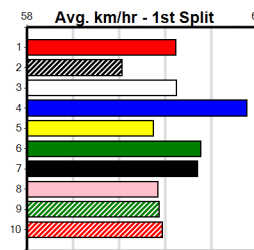

ONE MORE RACE TO GO

Distance: 390m, Race Type: Grade 5, Total Prizemoney: $2,925
1st: $1,950, 2nd: $600, 3rd: $300, 4th: $75

ZESTY BOY (4) can spear the lids at times and if he can find the arm in this he could prove hard to reel in. PAW MARVEL (2) can race in a forward position from the outset here and he could make his presence felt here.

Watchdog Tips: 4 2 1 6 Bet: Win 4

Form Box Wgt Dist Track Date Time BON Margin 1st/2nd (Time) PIR Checked Comment W/R Split 1 S/P Grade

PRINCESS MONARCH (NSW)[Top Bulli win from this draw last start, chance. $3.50
BK Bitch Nov-22 Sire: MIDNIGHT MONARCH Dam: JUST A DIVA
Owner(s): K Markham
Trainer: Kenneth Markham (Canyonleigh)
Winning Distances: < 300m (0) 300 - 399m (0) 400 - 499m (3) 500 - 599m (0) 600 - 699m (0) > 700m (0)
Winning Weights: 26.3(1) 27.0(1) 27.5(1)
Box History table and Prize Best Starts Trk/Dts APM

PAW MARVEL (NSW)[5] Can race in a forward position here, major player. $3.50
WBK Dog Aug-22 Sire: NEED MY MONEYNOW Dam: FORTUNA BALE
Owner(s): L Harris
Trainer: Luke Harris (Devon Meadows)
Winning Distances: < 300m (0) 300 - 399m (1) 400 - 499m (5) 500 - 599m (0) 600 - 699m (0) > 700m (0)
Winning Weights: 29.7(1) 29.8(1) 30.4(1) 30.5(3)
Box History table and Prize Best Starts Trk/Dts APM

MORAINE BELLA [5] Can show early speed but place looks best here. $11.00
BE Bitch Jul-21 Sire: FULLY LOADED Dam: MORAINE ROSIE
Owner(s): MORAINE (SYN), G Judd, S Judd
Trainer: Briana Robertson-leech (Smeaton)
Winning Distances: < 300m (0) 300 - 399m (0) 400 - 499m (3) 500 - 599m (0) 600 - 699m (0) > 700m (0)
Winning Weights: 26.5(1) 26.9(1) 27.0(1) 27.1(1) 27.6(1) 27.9(1) 28.0(1) 28.1(1)
Box History table and Prize Best Starts Trk/Dts APM

ZESTY BOY [5] Can spear the lids, may be hard to reel in here. $6.50
F Dog Dec-22 Sire: FERAL FRANKY Dam: SEVILLA
Owner(s): SCOTLAND (SYN), D Ireland, A Scott
Trainer: Jason Formosa (Heathcote)
Winning Distances: < 300m (0) 300 - 399m (3) 400 - 499m (0) 500 - 599m (0) 600 - 699m (0) > 700m (0)
Winning Weights: 29.5(2) 29.8(1)
Box History table and Prize Best Starts Trk/Dts APM

ACE REDEEMER [5] Plenty of talent but may get shuffled back early. $11.00
BK Bitch Aug-21 Sire: MY REDEEMER Dam: SCOTTISH PRIDE
Owner(s): M Perry
Trainer: Jordan Formosa (Heathcote)
Winning Distances: < 300m (0) 300 - 399m (6) 400 - 499m (0) 500 - 599m (0) 600 - 699m (0) > 700m (0)
Winning Weights: 27.0(1) 27.8(1) 28.1(2) 28.2(1) 28.4(1)
Box History table and Prize Best Starts Trk/Dts APM