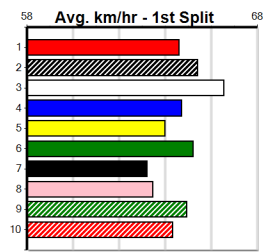

Shepparton
13 (E1)
7:15PM
(VIC time)

SHEPPARTON RACE 13

Distance: 390m, Race Type: Grade 5, Total Prizemoney: $2,925
1st: $1,950, 2nd: $600, 3rd: $300, 4th: $75

ATLAS AMAZON (1) has recorded solid all the way wins in 2 of her last 4 starts and she is drawn to repeat the feat in this. CINNABAR ICON (3) can race on the speed from the outset here and she could be right in the finish.

Watchdog Tips: 1 3 6 7 **Bet:** Win 1

Form Box	Wgt	Dist	Track	Date	Time	BON	Margin	1st/2nd (Time)	PIR	Checked	Comment	WR	Split 1	S/P	Grade	
1	ATLAS AMAZON [5] $3.00															
	Solid all the way wins in 2 of last 4, one to beat															
	BK Bitch Dec-22 Sire: FERAL FRANKY Dam: SEVILLA Trainer: Lorraine Cookson (Junortoun)															
	Owner(s): ATLAS (SYN), L Cookson, B Mcnamara															
	Winning Distances: < 300m (0) 300 - 399m (1) 400 - 499m (2) 500 - 599m (0) 600 - 699m (0) > 700m (0)															
	Winning Weights: 28.5(1) 28.7(1) 28.9(1)															
	2nd (3)	28.7	390	SHP	R5	10-Oct-24	22.53	22.16	1.25L ASTON NETWORK (22.46)	M/32	.	.	.	8.55	$6.70	M
	2nd (2)	28.5	425	BEN	R2	19-Oct-24	24.28	24.08	0.75L SCOOP THE LOOT (24.24)	M/111	.	.	.	6.58	$2.80	M
	3rd (8)	28.6	425	BEN	R1	26-Oct-24	24.55	24.08	2.00L JAZZY HOPE (24.42)	M/322	.	.	.	6.78	$1.90	M
	1st (2)	28.7	390	SHP	R1	31-Oct-24	22.48	22.11	3.00L SUGAR SHINE (22.68)	M/11	.	.	.	8.43	$1.20	T3-M
1st (3)	28.9	425	BEN	R2	06-Nov-24	24.16	23.88	1.00L MAJOR ALLEN (24.22)	M/111	.	SW	.	6.63	$8.50	X67	
6th (7)	28.4	390	SHP	R10	11-Nov-24	22.77	21.77	9.00L ZESTY BOY (22.16)	M/35	.	.	.	8.61	$8.30	X67	
4th (6)	28.3	390	SHP	R9	16-Nov-24	22.56	22.01	4.25L WELLMAN (22.28)	M/54	.	.	W	8.75	$4.60	6G	
1st (6)	28.5	425	BEN	R3	27-Nov-24	24.12	24.03	1.75L ROMANTIC CITY (24.23)	M/111	.	.	.	6.63	$2.10	T3-6	
Last 3 wins NOT included above																
Prize Best $3925.00																
Starts 22.48(2)-31/10/24																
Trk/Dts 9-3-2-1																
APM 5-1-1-0																
3750																

Form Box	Wgt	Dist	Track	Date	Time	BON	Margin	1st/2nd (Time)	PIR	Checked	Comment	WR	Split 1	S/P	Grade	
2	AUSSIE SAVANNAH (NSW)[5] $8.00															
	Prefer out wide, can miss the kick, looks risky.															
	BK Bitch Apr-21 Sire: AUSSIE INFRARED Dam: REGAL SAVANNAH Trainer: Mark Hetherton (Kilmore)															
	Owner(s): M Hetherton															
	Winning Distances: < 300m (0) 300 - 399m (7) 400 - 499m (0) 500 - 599m (0) 600 - 699m (0) > 700m (0)															
	Winning Weights: 27.4(1) 27.5(1) 27.6(1) 27.7(1) 27.8(1) 28.0(1) 28.6(1)															
	3rd (6)	28.5	350	HVL	R7	04-Oct-24	19.64	19.42	2.75L HARD PRESS (19.46)	M/4	.	.	.	6.69	$6.80	T3-5
	6th (5)	28.3	350	HVL	R8	09-Oct-24	19.80	19.45	5.50L CHESTER CAMPBELL (19.45)	M/8	.	SW	.	6.73	$6.60	5
	7th (4)	28.7	425	BEN	R4	19-Oct-24	24.85	24.08	4.75L HELLOBOY (24.53)	M/467	.	SW	.	6.80	$6.90	5
	2nd (2)	28.9	300	HVL	R11	25-Oct-24	17.10	16.95	1.00L LITTLE WHIP (17.05)	Q/3	.	.	.	3.98	$5.00	T3-5
2nd (8)	28.3	300	HVL	R3	01-Nov-24	17.28	16.82	2.00L DONEGAL EXPRESS (17.14)	M/7	.	.	.	4.18	$3.90	T3-5	
1st (8)	27.8	300	HVL	R12	08-Nov-24	16.95	16.77	0.25L BOSUSTOW (16.96)	M/8	.	.	.	4.08	$7.00	T3-5	
7th (6)	27.6	300	HVL	R3	15-Nov-24	17.45	16.86	6.00L ESPECIAL YOGI (17.03)	S/8	.	.	.	4.10	$4.80	T3-5	
1st (8)	27.5	300	HVL	R5	22-Nov-24	16.72	16.52	2.75L NEW ARRANGEMENT (16.91)	M/6	.	SW	.	4.02	$6.10	T3-5	
Last 3 wins NOT included above																
Prize Best $14230.00																
Starts 22.65(3)-5/4/24																
Trk/Dts 53-7-13-5																
APM 4-0-1-0																
4471