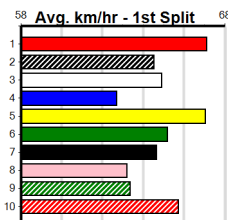

Winning Boxes							
1	2	3	4	5	6	7	8
4	7	1	1		1	3	
Prize	\$91,380.00						
Best	29.52						
Starts	41-17-6-4						
Trk/Dst	6-2-1-0						
APM	\$23597						

Winning Boxes							
1	2	3	4	5	6	7	8
3	1			2			
Prize	\$22,905.00						
Best	29.55						
Starts	38-6-6-2						
Trk/Dst	16-5-1-1						
APM	\$10338						

9
9:41PM
(VIC time)

Watchdog Tips: 0 0 0 0 Bet:

Main race results table with columns for Form, Box, Weight, Dist, Track, Date, Time, BON, Margin, 1st/2nd (Time), PIR, Checked, Comment, W/R, Split 1, S/P, Grade. Includes race details for 10 races (CLONCURRY GOLD, SNEAKING, MOMENT, LIBERTY KELTON, EASY PIE, NOSEY BLUEY, HAPPY INTENTION, TOO COLD, RUSTY RANCHER, ON SONG BOBBY) and associated winning boxes.