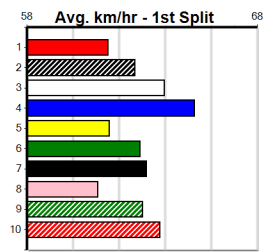

HOME OF THE SPORTSBET MELB. CUP

Distance: 515m, Race Type: Grade 7, Total Prizemoney: $3,340
1st: $2,230, 2nd: $690, 3rd: $345, 4th: $75

Watchdog Tips: ☐ ☐ ☐ ☐ ☐

Bet:

Form Box	Wgt	Dist	Track	Date	Time	BON	Margin	1st/2nd (Time)	PIR	Checked	Comment	WR	Split 1	S/P	Grade

RICOLINA PEARL [7]

BK Bitch Dec-22 Sire: BELLA INFRARED Dam: BELLA RICO

Owner(s): K Juracic Trainer: Luckie Karabitsakos (Pearcedale)

Winning Distances: < 300m (0) 300 - 399m (0) 400 - 499m (1) 500 - 599m (0) 600 - 699m (0) > 700m (0)

Winning Weights: 27.7(1)

4th (7)	28.1	515	SAP	R1	26-Aug-24	30.54	29.43	13.00 MY HUMMINGBIRD (29.67)	M/1344	.	.	.	5.26	$14.80	M
8th (4)	27.8	460	WGL	R4	04-Oct-24	27.37	25.76	12.00 SPEEDY BEAR (26.54)	M/888	.	.	.	6.95	$4.20	M
1st (4)	27.7	400	WGL	R3	28-Nov-24	23.71	22.74	1.00L MISS BRONX (23.78)	M/44	.	.	.	8.92	$2.90	T3-M
4th (6)	28.3	460	WGL	R7	05-Dec-24	26.34	25.97	5.50L GALLOPING RED (25.97)	M/765	.	.	W	6.75	$9.20	X67

Last 3 wins NOT included above

Box History

Bx	1st	2nd	3rd	4th	5th	6th	7th	8th
1								
2								
3								
4	1							1
5								
6					1			
7					1			
8								

Prize Best $1125.00
Starts 30.54(7)-26/8/24
Trk/Dts 4-1-0-0
APM 1-0-0-0
APM 1095

GALLOPING DEMI [7]

BK Bitch Sep-22 Sire: BERNARDO Dam: IN ORBIT

Owner(s): R Conway Trainer: Robert Conway (Bunyip)

Winning Distances: < 300m (0) 300 - 399m (0) 400 - 499m (0) 500 - 599m (1) 600 - 699m (0) > 700m (0)

Winning Weights: 26.4(1)

1st (6)	26.4	510	SLE	R3	18-Oct-24	29.91	29.06	1.75L AUSSIE POISE (30.02)	S/411	.	.	.	9.58	$7.30	T3-M
6th (7)	26.4	600	MEP	R2	23-Oct-24	35.75	34.65	8.00L BEAUTIFUL STORY (35.20)	S/4555	.	.	.	9.41	$24.40	RW
7th (5)	26.5	515	SAP	R2	28-Oct-24	30.82	29.42	17.00 MILES APART (29.66)	S/6777	.	.	.	5.31	$71.20	7
F (2)	26.9	400	WGL	R4	31-Oct-24	0.00	22.67	ROSE OPAL (22.96)	S/7	.	V0	.	8.74	$26.20	T3-7
F (8)	26.5	515	SAP	R9	18-Nov-24	0.00	29.43	INVICTUS BLUE (30.23)	S/554	.	V3	W	6.77	$97.80	7
2nd (2)	26.5	400	WGL	R4	05-Dec-24	22.81	22.65	1.5L I'M A TREASURE (22.71)	M/22	.	.	.	8.54	$15.90	7
7th (7)	26.5	515	SAP	R9	09-Dec-24	30.61	29.54	12.00 TALK THAT TALK (29.81)	M/5667	.	.	.	5.30	$90.20	X67H
4th (4)	26.9	400	WGL	R3	19-Dec-24	23.11	22.68	6.50L BIT COOL (22.68)	M/55	.	.	.	8.62	$9.20	7

Last 3 wins NOT included above

Box History

Bx	1st	2nd	3rd	4th	5th	6th	7th	8th
1								1
2		1						1
3					1	1	1	
4				1	1			
5			1					
6	1		2		1			
7					1	1	1	
8								1

Prize Best $2200.00
Starts 30.61(7)-9/12/24
Trk/Dts 21-1-1-3
APM 5-0-0-0
APM 1468