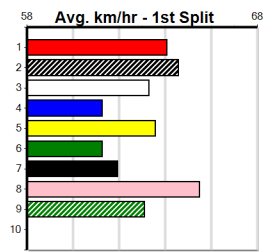

GRV DISTANCE RACING (0-4 WINS)

4

8:00PM

(VIC time)

Distance: 715m, Race Type: Restricted Win, Total Prizemoney: $3,940
1st: $2,640, 2nd: $815, 3rd: $410, 4th: $75

Watchdog Tips:

Bet:

Form Box	Wgt	Dist	Track	Date	Time	BON	Margin	1st/2nd (Time)	PIR	Checked	Comment	WR	Split 1	S/P	Grade

GOOD VIBES ONLY [5]

F Dog May-22 Sire: FERAL FRANKY Dam: ELVISA BALE Trainer: Davide Fasoli (Heyfield)

Owner(s): W Fasoli
Winning Distances: < 300m (0) 300 - 399m (0) 400 - 499m (1) 500 - 599m (2) 600 - 699m (0) > 700m (0)
Winning Weights: 31.9(1) 32.0(1) 32.4(1)

3rd (6)	32.1	510	SLE	R9	27-Oct-24	29.85	28.69	14.00 SWEET BEE (28.88)	M/733				9.68	$9.10	X67
5th (5)	32.2	460	WGL	R9	12-Nov-24	26.15	25.65	5.50L SHORT STRAW TREV (25.76)	M/565				6.75	$68.80	X67
2nd (4)	32.1	460	WGL	R7	19-Nov-24	26.24	25.67	7.00L SMOKIN' BILLY (25.78)	M/333				6.80	$26.40	X67
8th (8)	32.4	510	SLE	R5	24-Nov-24	30.13	29.02	13.00 SELECT RONAN (29.24)	M/745				9.48	$4.20	X67
1st (4)	32.4	510	SLE	R6	27-Nov-24	29.09	28.70	0.50L SLAY QUEEN MOLLY (29.11)	S/433				9.38	$7.10	X67
1st (4)	32.0	595	SAP	R3	02-Dec-24	34.25	33.81	0.50L MILES APART (34.28)	Q/2222				9.23	$11.40	RW
3rd (2)	32.2	595	SAN	R10	12-Dec-24	34.54	34.27	3.00L GOLD SCOTCH (34.35)	M/3334				9.30	$10.80	5
7th (6)	31.9	595	SAN	R8	19-Dec-24	34.91	34.41	7.50L PAW LOU LOU (34.41)	M/8877				9.58	$25.90	X45

Last 3 wins NOT included above

1st (1)	31.9	460	WGL	R1	13-Aug-24	26.03	25.71	6.00L GETTIN' TIPSYPY (26.44)	M/211		SW		6.67	$3.30	MH

Prize Best Starts Trk/Dts APM: $12645.00 FSTD 30-3-4-10 0-0-0-0 8788

MAGIC SNOWDROP [5]

F Bitch Feb-23 Sire: AUSSIE INFRARED Dam: NEVER DUPLICATED Trainer: Emma Scott (Tatura)

Owner(s): T Johnson
Winning Distances: < 300m (0) 300 - 399m (1) 400 - 499m (1) 500 - 599m (1) 600 - 699m (0) > 700m (0)
Winning Weights: 27.6(2) 28.0(1)

3rd (8)	27.9	450	SHP	R9	11-Nov-24	25.93	25.09	9.00L NANCY DEVERE (25.34)	M/434				6.86	$6.80	X67
6th (8)	27.6	525	MEA	R3	16-Nov-24	30.54	29.66	10.00 PAW UCOLTA (29.87)	M/4666				5.23	$38.70	6G
7th (2)	27.7	350	HVL	R4	24-Nov-24	20.01	19.03	6.50L OLIVER KELTON (19.56)	M/8				6.77	$16.30	X67
5th (3)	27.6	525	MEP	R10	27-Nov-24	31.07	30.02	12.00 KIWI JAY (30.24)	M/5665				5.26	$24.00	X67H
1st (4)	27.6	595	SAP	R4	02-Dec-24	34.09	33.81	7.00L RING ME LATER (34.55)	Q/1111				9.17	$5.00	RW
6th (1)	28.0	600	MEA	R11	07-Dec-24	35.14	34.28	13.00 GOLD SCOTCH (34.28)	M/5766				9.33	$4.60	5
4th (8)	28.2	600	MEP	R6	11-Dec-24	35.32	34.03	8.50L REITERATE (34.75)	M/6554				9.36	$16.20	RWH
6th (7)	28.1	485	HOR	R7	17-Dec-24	27.78	27.12	9.50L DASH EXPRESS (27.12)	M/766				6.75	$14.80	5

Last 3 wins NOT included above

1st (2)	28.0	300	HVL	R2	04-Oct-24	17.17	16.70	2.50L ALL DONE UP (17.34)	M/6				4.12	$6.30	T3-M
1st (1)	27.6	450	SHP	R4	12-Oct-24	25.42	25.15	4.25L SAVVY LONG LEGS (25.70)	Q/111				6.70	$3.80	X67

Prize Best Starts Trk/Dts APM: $6525.00 FSTD 21-3-3-2 0-0-0-0 5199