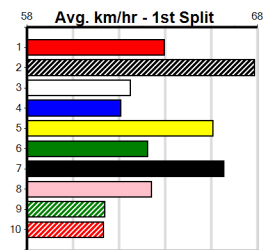

5

8:23PM

(VIC time)

Distance: 595m, Race Type: Restricted Win Heat, Total Prizemoney: $3,940
1st: $2,640, 2nd: $815, 3rd: $410, 4th: $75

Watchdog Tips:

Bet:

Form Box Wgt Dist Track Date Time BON Margin 1st/2nd (Time) PIR Checked Comment W/R Split 1 S/P Grade

PAW PHELPS (NSW)[5]
BK Dog Dec-22 Sire: BERNARDO Dam: DYNA HARPA
Owner(s): B Wheeler
Trainer: Mark Delbridge (Balliang)
Winning Distances: < 300m (0) 300 - 399m (0) 400 - 499m (2) 500 - 599m (2) 600 - 699m (0) > 700m (0)
Winning Weights: 33.9(1) 34.3(1) 34.4(1) 34.5(1)
1st (8) 34.5 525 MEP R6 30-Oct-24 30.17 29.86 7.50L ASTON SHEKEL (30.67) M/2311 . . . SW . 5.26 $1.90 X67H
3rd (1) 34.4 525 MEP R5 06-Nov-24 30.03 29.90 2.00L EXTRADITED (29.90) M/3333 . . . . 5.37 $1.60 5
8th (5) 34.4 525 MEA R2 09-Nov-24 31.26 29.52 13.00 SIR DODGE (30.37) M/5888 . . . . 5.23 $4.40 X67F
5th (5) 34.1 525 MEA R12 16-Nov-24 30.57 29.66 5.50L REV ROSE (30.19) M/3555 . . . . 5.21 $3.40 5
7th (7) 33.9 525 MEA R9 22-Nov-24 30.38 29.82 8.50L LASSARD (29.82) M/6888 . . . . 5.15 $10.80 5
2nd (6) 33.9 460 GAL R8 06-Dec-24 25.80 25.76 0.50L BRONELLY STRIKER (25.77) M/432 . . . . 6.73 $7.10 5
1st (7) 33.9 450 BAL R9 11-Dec-24 25.36 24.92 1.00L SUNSET WISP (25.42) M/444 . . . . 6.70 $2.10 RWH
4th (8) 34.0 450 BAL R5 18-Dec-24 25.45 25.10 5.00L SUNSET WISP (25.12) M/644 . . . . 6.68 $7.00 RWF
Last 3 wins NOT included above
1st (1) 34.3 515 SAP R1 30-Sep-24 29.53 29.15 2.25L TARA'S LILY (29.67) M/3111 . . . . 5.19 $1.60 M
1st (7) 34.4 425 BEN R3 25-Oct-24 24.03 23.88 5.00L GRANNIE MAY (24.38) S/552 . . . . 6.74 $1.70 X67

DEWANA SENSATION [5]
BK Bitch May-21 Sire: FERNANDO BALE Dam: DEWANA CLASSIC
Owner(s): DOZUS TWO (SYN), B Dewan, M Dewan
Trainer: Brendan Dewan (Carrum Downs)
Winning Distances: < 300m (0) 300 - 399m (0) 400 - 499m (0) 500 - 599m (4) 600 - 699m (0) > 700m (1)
Winning Weights: 25.5(2) 25.7(1) 25.8(2)
4th (1) 25.8 715 CAN R4 23-Mar-24 42.65 41.86 3.75L STEVIE MONELLI (42.38) 66644 M6cxc664c4 5.85 $3.90 5
2nd (1) 25.8 660 BEN R6 31-Mar-24 37.85 37.64 3.00L DRILL SERGEANT (37.64) M/2332 . . . . 4.26 $5.70 S
7th (5) 25.6 730 MEA R6 06-Apr-24 43.02 42.39 9.50L UNREAL SPEED (42.39) M/5666 . . . . 5.09 $5.50 5
3rd (8) 26.1 715 SAN R6 11-Apr-24 42.68 42.35 5.00L PASS MARK (42.35) M/4664 . . . . 6.25 $4.60 5
2nd (8) 26.0 715 SAN R7 25-Apr-24 42.25 41.90 5.50L PASS MARK (41.90) M/5554 . . . . 6.27 $10.80 X45
6th (6) 26.2 715 SAN R6 02-May-24 42.48 41.79 10.00 UNREAL SPEED (41.79) M/7756 . . . . 6.29 $13.10 5
8th (2) 26.1 515 SAP R6 03-Jun-24 30.68 29.83 7.00L FIGURE IT OUT (30.20) M/6655 . . . . 5.21 $14.20 X45
WT (-) 25.7 460 WGL 14-Nov-24 26.38 0.01L Trial Cleared M 1of1 . . . . WT
Last 3 wins NOT included above
1st (1) 25.8 595 SAP R3 11-Jun-23 34.17 34.00 1.00L COPPOLA BALE (34.23) Q/1111 . . . . 9.28 $1.60 RW
1st (3) 25.7 595 SAN R5 27-Jul-23 34.06 34.00 8.00L TINKER FRAN (34.62) M/1111 . . . . SW . 9.21 $2.40 5
1st (1) 25.5 730 MEP R3 31-Jan-24 43.03 43.03 4.25L STARBURST CANDY (43.31) Q/1111 . . . . 5.00 $1.90 RW