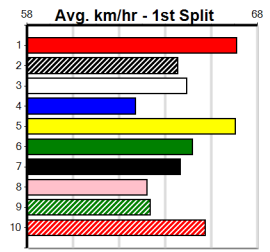

11
10:21PM

(VIC time)

Distance: 515m, Race Type: Grade 5, Total Prizemoney: $3,340
1st: $2,230, 2nd: $690, 3rd: $345, 4th: $75

Watchdog Tips:

Bet:

Form Box Wgt Dist Track Date Time BON Margin 1st/2nd (Time) PIR Checked Comment WR Split 1 S/P Grade

CANNY LASS (NSW)[5]
BEED Bitch Dec-19 Sire: FERNANDO BALE Dam: ELCEE JAY
Owner(s): G Walker
Trainer: Grant Walker (Warragul)
Winning Distances: < 300m (0) 300 - 399m (2) 400 - 499m (3) 500 - 599m (4) 600 - 699m (0) > 700m (0)
Winning Weights: 25.1(1) 25.2(1) 25.3(2) 25.5(2) 25.6(1) 25.8(1) 26.0(1)
Box History table and Prize Best Starts table included.

PAW SUMMER (NSW)[5]
BK Bitch Dec-22 Sire: BERNARDO Dam: DYNA HARPA
Owner(s): B Wheeler
Trainer: Mark Delbridge (Balliang)
Winning Distances: < 300m (0) 300 - 399m (0) 400 - 499m (0) 500 - 599m (3) 600 - 699m (0) > 700m (0)
Winning Weights: 27.4(1) 27.9(1) 28.2(1)
Box History table and Prize Best Starts table included.

WANDANA LAD [5]
BK Dog Jun-21 Sire: ASTON DEE BEE Dam: MISS MORRISSET
Owner(s): G Johnson
Trainer: Garry Johnson (Chum Creek)
Winning Distances: < 300m (0) 300 - 399m (6) 400 - 499m (4) 500 - 599m (2) 600 - 699m (0) > 700m (0)
Winning Weights: 30.5(1) 30.9(1) 31.2(2) 31.3(1) 31.4(2) 31.6(2) 31.8(1) 32.0(1) 32.3(1)
Box History table and Prize Best Starts table included.

PAW DIMETRA (NSW)[5]
BK Bitch Jul-22 Sire: ALLEN DEED Dam: FANTA BALE
Owner(s): B Wheeler
Trainer: Mark Delbridge (Balliang)
Winning Distances: < 300m (0) 300 - 399m (0) 400 - 499m (0) 500 - 599m (3) 600 - 699m (0) > 700m (0)
Winning Weights: 27.1(1) 27.2(1) 27.3(1)
Box History table and Prize Best Starts table included.

SHARNI'S SECRET [5]
BK Bitch Dec-22 Sire: TOMMY SHELBY Dam: PERSIAN GODDESS
Owner(s): L Traynor
Trainer: John Musselwhite (Lindenow)
Winning Distances: < 300m (0) 300 - 399m (0) 400 - 499m (5) 500 - 599m (0) 600 - 699m (0) > 700m (0)
Winning Weights: 25.7(1) 25.8(2) 26.1(1) 26.2(1)
Box History table and Prize Best Starts table included.

1

2

3

4

5