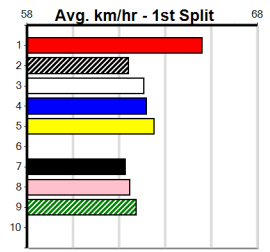

1

7:01PM

(VIC time)

Distance: 515m, Race Type: Maiden, Total Prizemoney: $2,860
1st: $1,900, 2nd: $590, 3rd: $295, 4th: $75

Watchdog Tips: [ ] [ ] [ ] [ ] Bet: [ ]

TOLD YOU SO [M]
WBK Bitch Feb-23
Owner(s): T Jose
Sire: LOTS OF CHATTER Dam: YOU BUG ME
Trainer: Graeme Jose (Catani)
Winning Distances: < 300m (0) 300 - 399m (0) 400 - 499m (0) 500 - 599m (0) 600 - 699m (0) > 700m (0)
Winning Weights:
3rd (6) 25.5 400 WGL R1 19-Nov-24 22.99 22.27 8.50L COLLINDA LOU (22.41) M/33 . . . . . 8.38 $29.90 M
8th (7) 25.3 435 SLE R2 24-Nov-24 25.42 24.22 11.00 GOLDEN TOP (24.68) M/435 . . . . . 5.46 $8.00 M
3rd (5) 25.4 400 WGL R1 10-Dec-24 23.05 22.39 3.75L HERE COMES FOXY (22.79) Q/22 . . . . . 8.39 $5.40 M
2nd (1) 25.5 400 WGL R2 19-Dec-24 22.90 22.68 3.00L PAW YALE (22.70) Q/11 . . . . . 8.35 $2.80 M
Last 3 wins NOT included above
Box History
Bx 1st 2nd 3rd 4th 5th 6th 7th 8th
1 1
2
3
4
5
6 1
7 1
8
Prize Best $840.00
Starts FSH
Trk/Dts 4-0-1-2
APM 0-0-0-0 788

ONE WORD ANSWER [M]
WBK Dog Mar-23
Owner(s): A Haines
Sire: FERNANDO BALE Dam: MEPUNGA SPECTRE
Trainer: James Shaw (Northwood)
Winning Distances: < 300m (0) 300 - 399m (0) 400 - 499m (0) 500 - 599m (0) 600 - 699m (0) > 700m (0)
Winning Weights:
5th (1) 33.3 450 SHP R1 28-Oct-24 26.23 25.13 8.50L TOO COLD (25.65) S/876 . . . . . 6.78 $11.80 M
4th (5) 33.4 450 SHP R2 01-Nov-24 26.17 25.11 8.00L OUT THE WINDOW (25.61) M/544 . . . . . 6.79 $18.50 M
3rd (5) 33.6 525 MEP R2 13-Nov-24 30.90 29.96 14.00 SMOKIN' BILLY (29.96) S/6333 . . . . . 5.46 $28.90 M
4th (1) 33.5 525 MEP R1 20-Nov-24 30.71 30.03 9.50L CANYA DIVERSION (30.08) M/6655 . . . . . 5.44 $17.40 M
6th (7) 33.4 525 MEP R2 27-Nov-24 30.79 30.02 8.50L FAGES (30.19) S/6777 . . . . . 5.37 $29.10 M
2nd (2) 33.1 515 SAP R2 02-Dec-24 30.04 29.53 1.00L SO YOU ASSUME (29.97) S/5333 . . . . . 5.32 $7.60 M
4th (7) 32.8 595 SAP R3 09-Dec-24 34.94 34.19 11.00 CRUTCHING TOMMY (34.19) M/4444 . . . . . 9.47 $13.40 RW
2nd (7) 33.0 600 MEP R4 18-Dec-24 35.61 34.59 0.50L SPEEDY BEAR (35.58) S/4332 . . . . . 9.48 $3.00 RW
Last 3 wins NOT included above
Box History
Bx 1st 2nd 3rd 4th 5th 6th 7th 8th
1 1 1
2 1 1
3
4
5 1 1
6
7 1 1 1
8
Prize Best $1925.00
Starts 30.04(2)-2/12/24
Trk/Dts 8-0-2-1
APM 1-0-1-0 1851