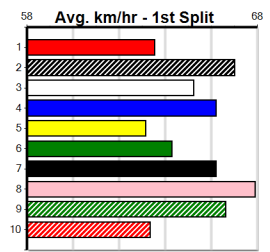

Owner(s):

Winning Distances: < 300m (0) 300 - 399m (0) 400 - 499m (0) 500 - 599m (0) 600 - 699m (0) > 700m (0)

Winning Weights:

Box History

BLACKBOOK ON WATCHDOG APP

Distance: 595m, Race Type: Mixed 4/5, Total Prizemoney: \$4,445
1st: \$2,990, 2nd: \$920, 3rd: \$460, 4th: \$75