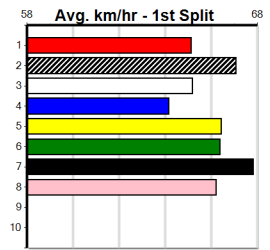

Distance: 515m, Race Type: Free For All, Total Prizemoney: $3,875
1st: $2,600, 2nd: $800, 3rd: $400, 4th: $75

Watchdog Tips: [ ] [ ] [ ] [ ] Bet: [ ]

DREAM ON ALLAN [4]
BKW Dog Dec-21 Sire: MY REDEEMER Dam: AVA'S DREAM
Owner(s): A Gringhuis
Trainer: Arend Gringhuis (Ripplebrook)
Winning Distances: < 300m (0) 300 - 399m (1) 400 - 499m (3) 500 - 599m (2) 600 - 699m (0) > 700m (0)
Winning Weights: 31.1(1) 31.4(1) 31.5(3) 31.6(1)
Box History table and Prize Best Starts table included.

LURE OF KILKENNY [3]
BD Bitch Feb-21 Sire: FERNANDO BALE Dam: NAUGHTY CAZZA
Owner(s): HUNTER RACING (SYN), A Hunter, B Hunter, C Hunter
Trainer: Lyn Smith (Nambrok)
Winning Distances: < 300m (0) 300 - 399m (0) 400 - 499m (0) 500 - 599m (9) 600 - 699m (1) > 700m (0)
Winning Weights: 23.2(1) 23.3(1) 23.4(1) 23.6(2) 23.7(1) 23.8(1) 23.9(1) 24.0(1) 24.2(1)
Box History table and Prize Best Starts table included.

NO MORE GAMES [4]
BD Dog Jun-22 Sire: HANDSOME PRINCE Dam: PAY CALL
Owner(s): D Pickering
Trainer: Kayla Cottrell (Pearcedale)
Winning Distances: < 300m (0) 300 - 399m (1) 400 - 499m (2) 500 - 599m (3) 600 - 699m (1) > 700m (0)
Winning Weights: 32.0(1) 32.4(2) 32.5(1) 32.8(3)
Box History table and Prize Best Starts table included.

FORBES SUPREME (SA)[4]
F Dog Sep-22 Sire: FERAL FRANKY Dam: SWEET ON ME
Owner(s): S Forbes
Trainer: Scott Forbes (Hopetoun Park)
Winning Distances: < 300m (0) 300 - 399m (2) 400 - 499m (0) 500 - 599m (5) 600 - 699m (0) > 700m (0)
Winning Weights: 29.8(1) 29.9(2) 30.4(1) 30.9(1) 31.1(1) 31.5(1)
Box History table and Prize Best Starts table included.

BUDDY MONELLI (WA)[2]
BE Dog Mar-21 Sire: ORSON ALLEN Dam: LEISEL MONELLI
Owner(s): QUINSEE QUINSEE (SYN), M Quinsee, N Quinsee
Trainer: Lyn Smith (Nambrok)
Winning Distances: < 300m (0) 300 - 399m (0) 400 - 499m (2) 500 - 599m (18) 600 - 699m (3) > 700m (0)
Winning Weights: 30.6(1) 30.8(1) 30.9(1) 31.0(2) 31.1(3) 31.2(2) 31.3(1) 31.4(2) 31.6(5) 31.7(3) 31.8(2)
Box History table and Prize Best Starts table included.