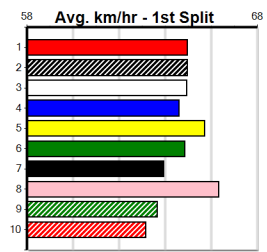

12
10:37PM

(VIC time)

Distance: 515m, Race Type: Grade 5, Total Prizemoney: $3,340
1st: $2,230, 2nd: $690, 3rd: $345, 4th: $75

Watchdog Tips:

Bet:

Form Box Wgt Dist Track Date Time BON Margin 1st/2nd (Time) PIR Checked Comment WR Split 1 S/P Grade

CASH NOW (NSW)[5] BE Dog Dec-20 Sire: EL GRAND SENOR Dam: SPARE CASH Trainer: Maria Barber (Hoddles Creek)
Owner(s): J AND J (SYN), M Barber, P Jones
Winning Distances: < 300m (0) 300 - 399m (5) 400 - 499m (4) 500 - 599m (1) 600 - 699m (0) > 700m (0)
Winning Weights: 36.0(1) 36.3(4) 36.5(1) 37.0(1) 37.1(1) 37.5(1) 37.7(1)
4th (6) 37.8 350 HVL R8 11-Nov-24 19.73 19.38 5.50L ZIPPI MUSTANG (19.38) S/7 . . . . . 6.79 $3.90 5
7th (7) 37.8 350 HVL R8 15-Nov-24 20.06 19.39 4.50L CYCLONE WILL (19.76) S/8 . . . . . 6.61 $4.00 T3-5
6th (4) 37.6 515 SAP R5 18-Nov-24 30.63 29.43 13.00 FORBES SUPREME (29.73) M/6766 . . . . . 5.21 $48.50 T3-5H
1st (1) 37.7 525 MEP R7 27-Nov-24 30.36 30.02 1.25L BUN QUAKE (30.43) M/2222 . . . . . SW 5.19 $15.00 5
4th (2) 37.9 515 SAP R12 02-Dec-24 30.17 29.53 6.00L FIGHTING BOXER (29.76) M/5444 . . . . . 5.23 $9.50 5NP
7th (6) 38.0 600 MEA R11 07-Dec-24 35.80 34.28 22.00 GOLD SCOTCH (34.28) S/7677 . . . . . VO 9.35 $97.40 5
7th (4) 37.9 595 SAN R10 12-Dec-24 35.40 34.27 16.00 GOLD SCOTCH (34.35) M/7777 . . . . . 9.65 $86.60 5
8th (6) 38.1 525 MEP R7 18-Dec-24 31.05 29.94 16.00 FERNANDO DUKE (29.98) M/8877 . . . . . 5.48 $108.90 X34
Last 3 wins NOT included above
1st (5) 37.1 460 WGL R6 11-Jan-24 26.27 26.27 2.00L DUNDEE FIDGET (26.41) M/222 . . . . . 6.66 $4.30 5
1st (7) 37.0 350 HVL R8 10-Jul-24 19.62 19.62 1.75L TOMIDA (19.75) S/8 . . . . . 6.39 $28.00 T3-5
1st (2) 37.5 350 HVL R8 26-Aug-24 19.33 19.33 1.75L CASHED OUT (19.45) M/2 . . . . . 6.58 $38.80 T3-5
Box History: Bx 1st 2nd 3rd 4th 5th 6th 7th 8th
Prize Best Starts Trk/Dts APM $24808.57 30.17(2)-2/12/24 101-10-10-7 9-0-1-0 5075