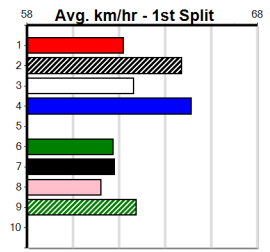

10

***** NO RESERVE *****
 Sire: Dam:
 Owner(s): Trainer:
 Winning Distances: < 300m (0) 300 - 399m (0) 400 - 499m (0) 500 - 599m (0) 600 - 699m (0) > 700m (0)
 Winning Weights: Box History

Distance: 515m, Race Type: Maiden, Total Prizemoney: \$2,860
1st: \$1,900, 2nd: \$590, 3rd: \$295, 4th: \$75