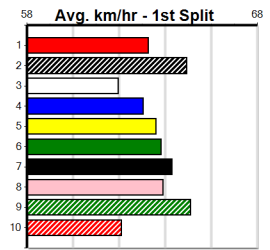

Last 3 wins NOT included above

Prize Best Starts	\$4960.00
Trk/Dts	FSTD
APM	29-3-4-1 0-0-0-0 1856

6

8:41PM

(VIC time)

Distance: 595m, Race Type: Restricted Win Heat, Total Prizemoney: \$3,940
1st: \$2,640, 2nd: \$815, 3rd: \$410, 4th: \$75