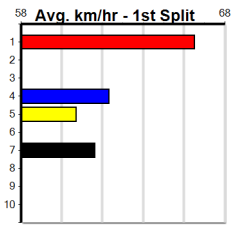

Horsham

SPORTSBET SET A DEPOSIT LIMIT

Distance: 410m, Race Type: Maiden, Total Prizemoney: $2,535
1st: $1,680, 2nd: $520, 3rd: $260, 4th: $75

1

11:22AM
(VIC time)

Watchdog Tips:

0 0 0 0

Bet:

Form	Box	Weight	Dist	Track	Date	Time	BON	Margin	1st/2nd (Time)	PIR	Checked	Comment	W/R	Split 1	S/P	Grade	
1	PANADERO RUBY [M]																
BK	B	Dec-22	ASTON DEE BEE						PANADERO OPAL								
Trainer: Garry George (Beulah)																	
Owner(s): J Baker																	
7th	(5)	27.0	410	HOR	R1	10-Dec-24	24.87	23.06	21.00LTHUNDERSTONE (23.45)	Q/48				10.55	$6.30	M	
<table border="1"> <thead> <tr><th colspan="8">Winning Boxes</th></tr> <tr><th>1</th><th>2</th><th>3</th><th>4</th><th>5</th><th>6</th><th>7</th><th>8</th></tr> </thead> <tbody> <tr><td>Prize</td><td></td><td></td><td></td><td></td><td></td><td></td><td></td></tr> <tr><td>Best</td><td></td><td></td><td></td><td></td><td></td><td></td><td></td></tr> <tr><td>Starts</td><td></td><td></td><td></td><td></td><td></td><td></td><td></td></tr> <tr><td>Trk/Dst</td><td></td><td></td><td></td><td></td><td></td><td></td><td></td></tr> <tr><td>APM</td><td></td><td></td><td></td><td></td><td></td><td></td><td></td></tr> </tbody> </table>																	
2	TURN THE TIDE (QLD)[M]																
BK	B	Feb-22	FERNANDO BALE						SEQUANA								
Trainer: Robert Camilleri (Lara)																	
Owner(s): J Galea																	
<table border="1"> <thead> <tr><th colspan="8">Winning Boxes</th></tr> <tr><th>1</th><th>2</th><th>3</th><th>4</th><th>5</th><th>6</th><th>7</th><th>8</th></tr> </thead> <tbody> <tr><td>Prize</td><td></td><td></td><td></td><td></td><td></td><td></td><td></td></tr> <tr><td>Best</td><td></td><td></td><td></td><td></td><td></td><td></td><td></td></tr> <tr><td>Starts</td><td></td><td></td><td></td><td></td><td></td><td></td><td></td></tr> <tr><td>Trk/Dst</td><td></td><td></td><td></td><td></td><td></td><td></td><td></td></tr> <tr><td>APM</td><td></td><td></td><td></td><td></td><td></td><td></td><td></td></tr> </tbody> </table>																	
3	*** VACANT BOX ***																
Trainer:																	
Owner(s):																	
4	SOLAR KATE [M]																
BK	B	Dec-22	FERAL FRANKY						SOLAR LIFE								
Trainer: Victor Millington (Mt Cole)																	
Owner(s): V Millington																	
8th	(5)	23.4	410	HOR	R2	09-Nov-24	24.45	22.98	13.00LPAW PASADENA (23.56)	M/78			W	10.84	$19.30	M	
4th	(3)	23.4	410	HOR	R2	26-Nov-24	23.96	22.97	10.00LNOVA OWEN (23.27)	Q/55				10.88	$90.30	M	
7th	(7)	23.9	410	HOR	R1	03-Dec-24	24.92	23.06	26.00LDESIRE (23.11)	M/77			V7	W	10.95	$15.60	M
5th	(1)	23.7	410	HOR	R1	13-Dec-24	24.25	23.27	7.00LPYRENEES PRINCE (23.78)	M/45				10.78	$5.70	M	
<table border="1"> <thead> <tr><th colspan="8">Winning Boxes</th></tr> <tr><th>1</th><th>2</th><th>3</th><th>4</th><th>5</th><th>6</th><th>7</th><th>8</th></tr> </thead> <tbody> <tr><td>Prize</td><td></td><td></td><td></td><td></td><td></td><td></td><td></td></tr> <tr><td>Best</td><td></td><td></td><td></td><td></td><td></td><td></td><td></td></tr> <tr><td>Starts</td><td></td><td></td><td></td><td></td><td></td><td></td><td></td></tr> <tr><td>Trk/Dst</td><td></td><td></td><td></td><td></td><td></td><td></td><td></td></tr> <tr><td>APM</td><td></td><td></td><td></td><td></td><td></td><td></td><td></td></tr> </tbody> </table>																	
5	MAXIMUM HANNAH [M]																
BD	B	Nov-22	SUPERIOR PANAMA						MAXIMUM KACK								
Trainer: Jordan Cooper (Lethbridge)																	
Owner(s): JORDEAN (SYN), J Cooper, J Cooper																	
5th	(7)	30.0	390	BAL	R3	13-Dec-24	22.61	22.19	4.00LFEROCIOUS CANARY (22.34)	M/46				8.64	$11.60	M	
<table border="1"> <thead> <tr><th colspan="8">Winning Boxes</th></tr> <tr><th>1</th><th>2</th><th>3</th><th>4</th><th>5</th><th>6</th><th>7</th><th>8</th></tr> </thead> <tbody> <tr><td>Prize</td><td></td><td></td><td></td><td></td><td></td><td></td><td></td></tr> <tr><td>Best</td><td></td><td></td><td></td><td></td><td></td><td></td><td></td></tr> <tr><td>Starts</td><td></td><td></td><td></td><td></td><td></td><td></td><td></td></tr> <tr><td>Trk/Dst</td><td></td><td></td><td></td><td></td><td></td><td></td><td></td></tr> <tr><td>APM</td><td></td><td></td><td></td><td></td><td></td><td></td><td></td></tr> </tbody> </table>																	
6	*** VACANT BOX ***																
Trainer:																	
Owner(s):																	
7	ARCHER SWEET [M]																
F	D	May-22	FLYING RICCIARDO						I'M POPPY								
Trainer: Danielle Smith (Lara)																	
Owner(s): D Smith