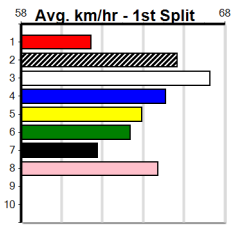

ON-SITE ENGINEERING

Distance: 485m, Race Type: Grade 5, Total Prizemoney: $3,340
1st: $2,230, 2nd: $690, 3rd: $345, 4th: $75

6

12:47PM

(VIC time)

Watchdog Tips: **0 0 0 0** Bet: **.**