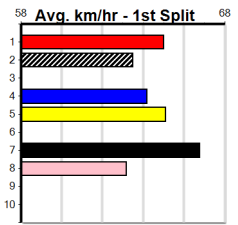

Horsham

CRYMELON KENNELS

Distance: 410m, Race Type: Maiden, Total Prizemoney: $2,535
1st: $1,680, 2nd: $520, 3rd: $260, 4th: $75

2

11:37AM
(VIC time)

Watchdog Tips: **0 0 0 0** Bet: **0**

Form	Box	Weight	Dist	Track	Date	Time	BON	Margin	1st/2nd (Time)	PIR	Checked	Comment	W/R	Split 1	S/P	Grade
1 DIAMANTINA OPAL [M]																
BD	B	Mar-23				FERNANDO BALE	DIAMANTINA ROSE									
Trainer: Heather Baxter (Murtoa)																
3rd	(8)	28.8	410	HOR	R1	12-Nov-24	24.01	22.95	4.00LBOO BOO GIBLET (23.73)	S/23	.	SW	.	10.61	$2.70	M
3rd	(8)	28.6	390	BAL	R9	18-Nov-24	23.00	22.32	4.25LMOBILE LAD (22.70)	S/33	.	.	.	8.74	$3.60	T3-M
3rd	(5)	28.6	410	HOR	R1	07-Dec-24	23.91	23.34	1.75LHUSKY BAILEY (23.80)	M/22	.	.	.	10.66	$8.40	M
6th	(8)	28.5	410	HOR	R1	10-Dec-24	24.11	23.06	9.50LTHUNDERSTONE (23.45)	M/56	.	.	.	10.57	$19.80	M
Owner(s): CHAMPAGNE PTN (SYN), S Smith, A Langton																
2 SOLAR EBONY [M]																
BE	B	Dec-22				FERAL FRANKY	SOLAR LIFE									
Trainer: Victor Millington (Mt Cole)																
F	(3)	26.0	410	HOR	R1	09-Nov-24	0.00	22.98	.PAW EDEN (23.47)	M/67	.	V7	.	10.87	$13.40	M
2nd	(2)	26.2	410	HOR	R1	26-Nov-24	23.74	22.97	0.25LFLYING TULLY (23.72)	Q/43	.	.	.	10.82	$2.80	M
2nd	(5)	26.2	410	HOR	R2	03-Dec-24	24.17	23.06	3.75LTOP FLIGHT (23.91)	M/85	.	.	.	11.09	$10.50	M
2nd	(4)	25.9	410	HOR	R1	07-Dec-24	23.81	23.34	0.25LHUSKY BAILEY (23.80)	M/41	.	V7	.	10.81	$4.00	M
Owner(s): V Millington																
3 *** VACANT BOX ***																
Trainer:																
Owner(s):																
4 SOLAR TESS [M]																
BK	B	Jan-23				GOOD ODDS HARADA	JILLIBY CAZ									
Trainer: Nathan Jenner (Landsborough)																
F	(8)	25.3	410	HOR	R2	26-Nov-24	0.00	22.97	.NOVA OWEN (23.27)	S/88	.	V7	.	11.40	$48.40	M
5th	(3)	25.2	410	HOR	R1	03-Dec-24	24.02	23.06	14.00LDESIRED (23.11)	M/44	.	.	.	10.73	$36.70	M
2nd	(3)	24.8	410	HOR	R2	07-Dec-24	23.68	23.34	3.00LMIDDLE EARTH (23.49)	S/12	.	.	.	10.44	$13.70	M
4th	(3)	24.7	410	HOR	R2	13-Dec-24	24.03	23.27	11.00LFLEETWOOD ODIN (23.27)	M/44	.	.	.	10.90	$10.40	M
Owner(s): V Millington																
5 PAT CARD [M]																
BK	D	Apr-23				BERNARDO	IT'S A MAYBE									
Trainer: Paul Abela (Parwan)																
2nd	(6)	27.5	435	SLE	R1	20-Oct-24	24.82	24.18	1.25LBEST FOR LAST (24.74)	Q/121	.	.	.	5.21	$1.80	M
Owner(s): P Baker																
6 *** VACANT BOX ***																
Trainer:																
Owner(s):																
7 PAW ELECTRA (NSW)[M]																
WBK	B	Apr-23				ALLEN DEED	LILA BALE									
Trainer: Robert Camilleri (Lara)																
7th	(1)	26.0	350	HVL	R3	12-Dec-24	20.03	19.47	5.50LJOE THE GOOSE (19.66)	M/7	.	.	.	6.79	$11.50	M
2nd	(2)	26.1	350	HVL	R1	15-Dec-24	19.84	18.86	1.75LKING MATTEO (19.73)	M/2	.	.	.	6.79	$7.80	M
Owner(s): B Wheeler																
8 WIZIN WOODHOUSE (NSW)[M]																
BE	D	Feb-23				SHIMA SHINE	BANDIT BELLE									
Trainer: Daniel Gibbons (Avalon)																
5th	(2)	33.5	400	GEL	R1	26-Nov-24	23.32	22.58	9.00LMADDY GIBLET (22.70)	M/66	.	.	.	8.76	$5.50	M
2nd	(1)	33.3	400	GEL	R1	05-Dec-24	22.95	22.56	0.75LROCKLANDS IMPALA (22.90)	Q/22	.	.	.	8.53	$3.30	M
3rd	(8)	33.3	400	GEL	R2	10-Dec-24	23.24	22.51	4.00LSELL YOUR SOUL (22.96)	M/43	.	.	.	8.56	$10.20	M
2nd	(5)	32.9	425	BEN	R1	18-Dec-24	24.40	24.15	0.25LPAW VANCOUVER (24.39)	M/332	.	.	.	6.64	$4.60	T3-M
Owner(s): The Mullionaires (SYN), A Phillips, G Phillips, B Phillips, C Brewer, J Phillips, R Phillips																
9 *** NO RESERVE ***																
Trainer:																
Owner(s):																
10 *** NO RESERVE ***																
Trainer:																
Owner(s):																

Winning Boxes							
1	2	3	4	5	6	7	8
Prize							
Best							
Starts							
Trk/Dst							
APM							

Winning Boxes							
1	2	3	4	5	6	7	8
Prize							
Best							
Starts							
Trk/Dst							
APM