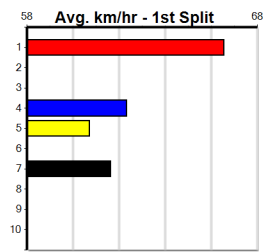

Horsham

SPORTSBET SET A DEPOSIT LIMIT

1
11:22AM

Distance: 410m, Race Type: Maiden, Total Prizemoney: $2,535
1st: $1,680, 2nd: $520, 3rd: $260, 4th: $75

(VIC time)

Watchdog Tips:

Bet:

Form	Box	Wgt	Dist	Track	Date	Time	BON	Margin	1st/2nd (Time)	PIR	Checked	Comment	WR	Split	S/P	Grade

1

PANADERO RUBY [M]
BK Bitch Dec-22 Sire: ASTON DEE BEE Dam: PANADERO OPAL
Owner(s): J Baker Trainer: Garry George (Beulah)
Winning Distances: < 300m (0) 300 - 399m (0) 400 - 499m (0) 500 - 599m (0) 600 - 699m (0) > 700m (0)
Winning Weights:
7th (5) 27.0 410 HOR R1 10-Dec-24 24.87 23.06 21.00 THUNDERSTONE (23.45) Q/48 10.55 $6.30 M

Last 3 wins NOT included above

Box History

Bx	1st	2nd	3rd	4th	5th	6th	7th	8th
1								
2								
3								
4								
5							1	
6								
7								
8								

Prize Best	24.87(5)-10/12/24	$0.00
Starts	1-0-0-0	
Trk/Dts	1-0-0-0	
APM	0	

2

TURN THE TIDE (QLD)[M]
BK Bitch Feb-22 Sire: FERNANDO BALE Dam: SEQUANA
Owner(s): J Galea Trainer: Robert Camilleri (Lara)
Winning Distances: < 300m (0) 300 - 399m (0) 400 - 499m (0) 500 - 599m (0) 600 - 699m (0) > 700m (0)
Winning Weights:

Last 3 wins NOT included above

Box History

Bx	1st	2nd	3rd	4th	5th	6th	7th	8th
1								
2								
3								
4								
5								
6								
7								
8								

Prize Best		$0
Starts		FSH
Trk/Dts		0-0-0-0
APM		0

3

*** VACANT BOX ***
Sire: Dam:
Owner(s): Trainer:
Winning Distances: < 300m (0) 300 - 399m (0) 400 - 499m (0) 500 - 599m (0) 600 - 699m (0) > 700m (0)
Winning Weights:

Last 3 wins NOT included above

Box History

Bx	1st	2nd	3rd	4th	5th	6th	7th	8th
1								
2								
3								
4								
5								
6								
7								
8								

Prize Best		$0
Starts		FSH
Trk/Dts		0-0-0-0
APM		0

4

SOLAR KATE [M]
BK Bitch Dec-22 Sire: FERAL FRANKY Dam: SOLAR LIFE
Owner(s): V Millington Trainer: Victor Millington (Mt Cole)
Winning Distances: < 300m (0) 300 - 399m (0) 400 - 499m (0) 500 - 599m (0) 600 - 699m (0) > 700m (0)
Winning Weights:
5th (3) 23.9 410 HOR R1 05-Oct-24 24.28 23.32 6.00L ZIPPING DIEGO (23.87) Q/76 SW 11.03 $55.60 M
3rd (1) 23.5 410 HOR R2 22-Oct-24 23.97 22.99 2.25L RICO BALBOA (23.82) Q/33 W 10.73 $19.60 M
2nd (1) 23.5 410 HOR R2 29-Oct-24 23.73 23.25 3.25L ZIPPING TAMIKA (23.51) Q/22 10.68 $16.80 M
6th (6) 23.5 410 HOR R1 05-Nov-24 24.29 22.93 11.00 BELLA BLOSSOM (23.57) M/77 11.24 $13.80 MH
8th (5) 23.4 410 HOR R2 09-Nov-24 24.45 22.98 13.00 PAW PASADENA (23.56) M/78 W 10.84 $19.30 M
4th (3) 23.4 410 HOR R2 26-Nov-24 23.96 22.97 10.00 NOVA OWEN (23.27) Q/55 10.88 $90.30 M
7th (7) 23.9 410 HOR R1 03-Dec-24 24.92 23.06 26.00 DESIRED (23.11) M/77 V7 W 10.95 $15.60 M
5th (1) 23.7 410 HOR R1 13-Dec-24 24.25 23.27 7.00L PYRENEES PRINCE (23.78) M/45 10.78 $5.70 M

Last 3 wins NOT included above

Box History

Bx	1st	2nd	3rd	4th	5th	6th	7th	8th
1		1	1		1			
2						2		
3				1	1			
4								
5								1
6						2		
7							1	
8								1

Prize Best	23.73(1)-29/10/24	$855.00
Starts	13-0-1-1	
Trk/Dts	11-0-1-1	
APM	699	

5

MAXIMUM HANNAH [M]
BD Bitch Nov-22 Sire: SUPERIOR PANAMA Dam: MAXIMUM KACK
Owner(s): JORDEAN (SYN), J Cooper, J Cooper Trainer: Jordan Cooper (Lethbridge)
Winning Distances: < 300m (0) 300 - 399m (0) 400 - 499m (0) 500 - 599m (0) 600 - 699m (0) > 700m (0)
Winning Weights:
5th (7) 30.0 390 BAL R3 13-Dec-24 22.61 22.19 4.00L FEROCIOUS CANARY (22.34) M/46 8.64 $11.60 M

Last 3 wins NOT included above

Box History

Bx	1st	2nd	3rd	4th	5th	6th	7th	8th
1								
2								
3								
4								
5								
6								
7					1			
8								

Prize Best		$0.00
Starts		FSH
Trk/Dts		1-0-0-0
APM		0