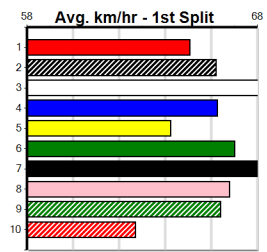

GRV VICBRED SERIES FINAL (1-4 WINS)

Distance: 410m, Race Type: Restricted Win Final, Total Prizemoney: $11,025
1st: $7,500, 2nd: $2,300, 3rd: $1,150, 4th: $75

Watchdog Tips:

Bet:

Form Box	Wgt	Dist	Track	Date	Time	BON	Margin	1st/2nd (Time)	PIR	Checked	Comment	WR	Split 1	S/P	Grade

FAR OUT SCOUT [6]

RF Bitch Feb-22 Sire: FERNANDO BALE Dam: YINDI GIRL TURBO Trainer: Michael Callanan (Wonwondah)

Owner(s): M Callanan
Winning Distances: < 300m (1) 300 - 399m (0) 400 - 499m (1) 500 - 599m (0) 600 - 699m (0) > 700m (0)
Winning Weights: 24.7(1) 25.2(1)

5th (1)	26.0	340	DHO	R4	10-Sep-24	19.88	19.36	4.25L ROLLING STORM (19.59)	0	5.18	$21.00	X45			
5th (7)	25.6	425	BEN	R11	29-Oct-24	24.69	24.05	4.50L BOULDER DASH (24.38)	Q/123	6.55	$3.50	7			
5th (1)	25.9	390	BAL	R12	07-Nov-24	22.91	22.07	3.75L SALMON SPRAY (22.67)	Q/34	8.72	$1.80	X67			
2nd (6)	25.9	400	GEL	R11	12-Nov-24	23.40	22.54	4.25L PROVOCATION (23.11)	M/53	8.77	$2.50	7			
2nd (8)	25.7	400	GEL	R9	19-Nov-24	23.00	22.65	5.50L EAT YOUR SPINACH (22.65)	M/22	8.50	$10.70	7			
1st (3)	24.7	410	HOR	R3	03-Dec-24	23.59	23.06	0.75L SLOANE SQUARE (23.63)	Q/11	10.27	$19.70	7			
4th (6)	24.7	410	HOR	R3	13-Dec-24	23.88	23.27	4.75L BUFFALO COWBOY (23.55)	M/22	10.48	$3.00	X67			
2nd (2)	25.1	410	HOR	R2	17-Dec-24	23.71	23.14	7.50L PANADERO STAR (23.19)	Q/22	10.50	$35.00	RWH			

Last 3 wins NOT included above

1st (7)	25.2	278	LCN	R3	27-May-24	16.42	16.12	1.75L BUCKLE UP WYSTAN (16.54)	0	5.11	$2.80	M			

Bx	1st	2nd	3rd	4th	5th	6th	7th	8th
1			2		2			
2		1			2	1		
3	1						1	1
4					1			3
5					1			3
6		1		2			2	
7	1	1		1				
8		2						

Prize Best	$7165.00
Starts	23.59(3)-3/12/24
Trk/Dts	29-2-5-2
APM	3-1-1-0 3961

NIMBOSTRATUS [5]

BK Dog Dec-21 Sire: BARCIA BALE Dam: PYROCUMULUS Trainer: Correy Grenfell (Anakie)

Owner(s): Fluffy Side Up (SYN), A Onley, P Onley
Winning Distances: < 300m (0) 300 - 399m (0) 400 - 499m (4) 500 - 599m (0) 600 - 699m (0) > 700m (0)
Winning Weights: 33.0(1) 33.2(1) 33.3(2)

4th (6)	33.4	400	MAN	R9	07-May-24	22.80	22.31	5.50L BRAIN TEASER (22.42)	54	M5cc4	6.47	$3.60	5		
4th (8)	33.8	400	MAN	R8	21-May-24	22.82	22.34	5.50L FRANTIC PHYLLIS (22.46)	44	S4c4	6.40	$2.30	5		
1st (7)	33.3	400	MAN	R3	29-May-24	22.41	22.41	4.25L LIQUOR LICENSE (22.72)	21	M2cc1	6.28	$1.40	6		
7th (8)	33.1	400	MAN	R11	04-Jun-24	23.39	22.31	16.00 COMFORTABLY NUMB (22.31)	37	S3cgxcxcstxc	6.37	$1.80	5		
7th (5)	34.2	400	WGL	R11	08-Oct-24	23.57	22.58	15.00 ITHACAN GODDESS (22.58)	S/78	8.78	$10.60	5			
4th (3)	34.4	400	GEL	R11	02-Nov-24	22.83	22.24	3.00L KRAKEN TURBO (22.63)	M/24	8.49	$9.70	5H			
7th (3)	34.2	400	GEL	R11	08-Nov-24	23.22	22.39	7.00L ICE ICE BABY (22.77)	M/56	8.59	$11.80	5F			
2nd (4)	34.4	410	HOR	R3	17-Dec-24	23.43	23.14	3.25L DYNAMITE DOUG (23.20)	M/22	10.30	$7.50	RWH			

Last 3 wins NOT included above

1st (3)	33.0	400	MAN	R3	27-Feb-24	22.44	22.27	6.50L WOW IT'S ME (22.91)	11	M1c1 Sw	6.45	$2.00	M			
1st (8)	33.2	400	MAN	R6	05-Mar-24	22.21	22.04	0.75L LITTLE WILDFIRE (22.27)	11	M11	6.29	$3.10	N			
1st (8)	33.3	400	MAN	R5	12-Mar-24	22.07	22.07	9.50L CIRCLE THE SCENE (22.72)	11	Q11	6.19	$1.80	X65			

Bx	1st	2nd	3rd	4th	5th	6th	7th	8th
1								
2								
3	1			1	1			1
4		1						
5		1					1	
6				1				
7	1							
8	2			1				1

Prize Best	$10489.00
Starts	23.43(4)-17/12/24
Trk/Dts	14-4-2-0
APM	1-0-1-0 2623