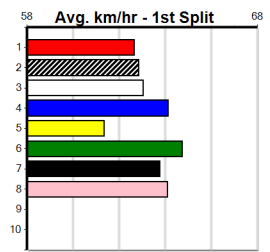

Watchdog Tips:

Bet:

Form Box	Wgt	Dist	Track	Date	Time	BON	Margin	1st/2nd (Time)	PIR	Checked	Comment	WR	Split 1	S/P	Grade

AXEL'S RADAR [7]
BK Dog May-22 Sire: FLYING RICCIARDO Dam: I'M POPPY Trainer: Danielle Smith (Lara)
Owner(s): D Smith
Winning Distances: < 300m (0) 300 - 399m (0) 400 - 499m (1) 500 - 599m (0) 600 - 699m (0) > 700m (0)
Winning Weights: 30.6(1)

Box	1st	2nd	3rd	4th	5th	6th	7th	8th
1			1	1				
2			1		1			
3								
4								
5		2						1
6						1		1
7					1	1		
8	1	2				1	1	

Prize Best Starts Trk/Dts APM: $3615.00, 24.02(1)-17/12/24, 21-1-4-2, 1-0-0-0, 1735

FLEETWOOD ODIN [7]
BKW Dog Feb-23 Sire: FERNANDO BALE Dam: CIRCLE OF DREAMS Trainer: Heather Baxter (Murtoa)
Owner(s): CHAMPAGNE PTN (SYN), S Smith, A Langton
Winning Distances: < 300m (0) 300 - 399m (0) 400 - 499m (1) 500 - 599m (0) 600 - 699m (0) > 700m (0)
Winning Weights: 32.5(1)

Box	1st	2nd	3rd	4th	5th	6th	7th	8th
1		1	1					1
2	1							
3					1			
4				1				
5		1						
6		1					1	1
7								1
8		1						

Prize Best Starts Trk/Dts APM: $3550.00, 23.27(2)-13/12/24, 13-1-4-2, 1-1-0-0, 2728

TOE [7]
BK Bitch Feb-22 Sire: SHIMA SHINE Dam: LILLY PATCH Trainer: Wayne Gray (Wendouree)
Owner(s): W Gray
Winning Distances: < 300m (0) 300 - 399m (1) 400 - 499m (0) 500 - 599m (0) 600 - 699m (0) > 700m (0)
Winning Weights: 30.5(1)

Box	1st	2nd	3rd	4th	5th	6th	7th	8th
1			1	1				
2		1	1	1		1		
3					2	1	1	
4						1		1
5	1		1	1	2			
6								
7			1					
8		1	1					

Prize Best Starts Trk/Dts APM: $3635.00, FSH, 20-1-2-5, 0-0-0-0, 2800

SLOANE SQUARE [7]
BK Bitch Dec-21 Sire: TOMMY SHELBY Dam: CHLOE LOUISE Trainer: Greg Turnbull (Crowlands)
Owner(s): G Turnbull
Winning Distances: < 300m (0) 300 - 399m (1) 400 - 499m (0) 500 - 599m (0) 600 - 699m (0) > 700m (0)
Winning Weights: 28.1(1)

Box	1st	2nd	3rd	4th	5th	6th	7th	8th
1			1	1				
2		1	2					
3					1		1	1
4						1		1
5	1							
6		2			2		1	
7							1	1
8							1	

Prize Best Starts Trk/Dts APM: $2840.00, 23.63(6)-3/12/24, 18-1-3-2, 10-0-2-2, 2192

PAW ILLABO (NSW)[7]
BK Bitch Feb-23 Sire: CHRISTO BALE Dam: WANNA ALLEN Trainer: Robert Camilleri (Lara)
Owner(s): B Wheeler
Winning Distances: < 300m (0) 300 - 399m (1) 400 - 499m (0) 500 - 599m (0) 600 - 699m (0) > 700m (0)
Winning Weights: 30.6(1)

Box	1st	2nd	3rd	4th	5th	6th	7th	8th
1	1							
2								
3			1					
4			1					
5		1						
6								
7								
8								

Prize Best Starts Trk/Dts APM: $2720.00, 23.79(5)-19/11/24, 5-1-1-2, 1-0-1-0, 2668