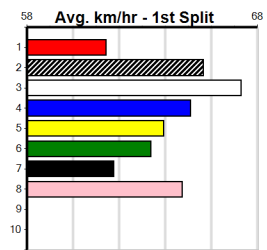

ON-SITE ENGINEERING

Distance: 485m, Race Type: Grade 5, Total Prizemoney: $3,340
1st: $2,230, 2nd: $690, 3rd: $345, 4th: $75

Watchdog Tips:

Bet:

Table with columns: Form Box, Wgt, Dist, Track, Date, Time, BON, Margin, 1st/2nd (Time), PIR, Checked, Comment, WR, Split 1, S/P, Grade

OAKLYN BALE (NSW)[5]
BK Bitch May-22
Sire: CHRISTO BALE Dam: HAE ALLEN
Trainer: Samantha Grenfell (Anakie)
ENG WGL 2024-12-19
Winning Distances: < 300m (0) 300 - 399m (0) 400 - 499m (3) 500 - 599m (1) 600 - 699m (0) > 700m (0)
Winning Weights: 28.4(1) 28.8(1) 28.9(1) 29.0(1)
Box History table and Prize Best Starts table included.

CRANK IT [5]
BK Dog Nov-22
Sire: TOMMY SHELBY Dam: SHOOT TO MISS
Trainer: Garry George (Beulah)
ENG WBL 2024-12-19
Winning Distances: < 300m (0) 300 - 399m (0) 400 - 499m (2) 500 - 599m (1) 600 - 699m (0) > 700m (0)
Winning Weights: 29.6(1) 29.9(1) 30.3(1)
Box History table and Prize Best Starts table included.

TAKE THE STEPS [5]
BK Dog Dec-22
Sire: ASTON RUPEE Dam: ZIPPING TIFFANY
Trainer: Garry George (Beulah)
Winning Distances: < 300m (0) 300 - 399m (0) 400 - 499m (3) 500 - 599m (0) 600 - 699m (0) > 700m (0)
Winning Weights: 36.4(3)
Box History table and Prize Best Starts table included.

PASSING [5]
BK Bitch May-22
Sire: ASTON DEE BEE Dam: APPOINTED
Trainer: Garry George (Beulah)
Winning Distances: < 300m (0) 300 - 399m (0) 400 - 499m (5) 500 - 599m (1) 600 - 699m (0) > 700m (0)
Winning Weights: 26.5(1) 26.6(1) 26.7(1) 26.8(2) 26.9(1)
Box History table and Prize Best Starts table included.

SAINT MICK [5]
BK Dog Mar-22
Sire: BERNARDO Dam: SAINT MADDIE
Trainer: Narelle Byrne (Koroit)
ENG WBL 2024-12-19
Winning Distances: < 300m (0) 300 - 399m (6) 400 - 499m (3) 500 - 599m (0) 600 - 699m (0) > 700m (0)
Winning Weights: 29.0(1) 29.1(1) 29.2(2) 29.3(2) 29.4(1) 29.5(1) 29.9(1)
Box History table and Prize Best Starts table included.

1

2

3

4

5