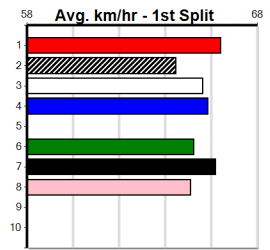

RIDE FOR LUCY

Distance: 410m, Race Type: Grade 5, Total Prizemoney: $2,925
1st: $1,950, 2nd: $600, 3rd: $300, 4th: $75

Watchdog Tips: [ ] [ ] [ ] [ ] Bet: [ ]

BLACK STATESMAN [5]
BK Dog Sep-22
Sire: FERAL FRANKY Dam: LADY PANDORA
Trainer: Dustin Drew (Dennington)
Winning Distances: < 300m (0) 300 - 399m (1) 400 - 499m (2) 500 - 599m (0) 600 - 699m (0) > 700m (0)
Winning Weights: 33.8(1) 34.0(2)
3rd (5) 33.5 390 WBL R10 12-Sep-24 22.45 21.89 4.50L MAKE THE CUT (22.15) M/33 . . . 8.88 $3.40 X67
5th (7) 33.5 350 HVL R1 15-Sep-24 19.81 19.34 6.00L PAPA EASY (19.40) M/5 . . . 6.63 $5.80 X67
1st (4) 34.0 410 HOR R3 24-Sep-24 23.28 22.93 4.50L REV MICHAEL (23.59) Q/11 . . . 10.26 $1.80 X67
1st (4) 34.0 410 HOR R10 01-Oct-24 23.22 22.85 1.75L IS HE LUCKY (23.35) M/11 . . . 10.24 $1.60 6G
F (6) 34.2 450 WBL R8 10-Oct-24 0.00 25.19 . SYDNEY SHOW (25.19) M/768 . V21 . 6.84 $11.50 5
5th (7) 33.9 410 HOR R9 26-Nov-24 23.46 22.97 4.00L LEO BALE (23.18) S/55 . . . 10.65 $11.30 5
2nd (1) 33.9 390 WBL R11 04-Dec-24 22.28 22.03 2.50L SHOW CAUSE (22.12) S/63 . . . 8.70 $4.80 5
2nd (5) 34.1 390 BAL R12 18-Dec-24 22.44 22.07 1.00L SHA TIN KING (22.37) S/73 . . . W 8.60 $7.20 5
Last 3 wins NOT included above
1st (8) 33.8 300 HVL R1 08-Sep-24 16.47 16.31 1.00L OUR BOY SHANNON (16.53) Q/1 . . . SW . 3.90 $2.40 M

AMINAH [5]
BD Bitch Jun-21
Sire: BARCIA BALE Dam: BAKALI
Trainer: Dustin Drew (Dennington)
Winning Distances: < 300m (0) 300 - 399m (2) 400 - 499m (3) 500 - 599m (1) 600 - 699m (0) > 700m (0)
Winning Weights: 28.8(1) 29.5(2) 29.6(1) 29.7(1) 29.9(1)
8th (7) 29.8 525 MEP R5 15-May-24 31.41 30.12 14.00 NIZHONI (30.43) S/6888 . . . 5.30 $3.50 5
3rd (3) 29.8 400 GEL R4 01-Jun-24 22.81 22.41 1.75L IDYLLIC POINT (22.69) M/54 . . . 8.69 $6.10 5
1st (1) 29.5 450 WBL R7 05-Jun-24 25.47 25.47 1.00L MYOLA NICK (25.54) M/442 . . . 6.67 $10.00 5
4th (3) 29.7 485 HOR R7 11-Jun-24 28.28 27.63 5.50L ASTON IGGY (27.91) M/223 . . . 6.77 $3.30 5
7th (3) 29.7 390 WBL R12 26-Sep-24 23.14 22.14 11.00 ROUGE KNIGHT (22.42) M/88 . . . 9.04 $7.10 5
3rd (7) 29.7 400 MTG R6 13-Oct-24 23.67 22.88 3.25L WANGLE (23.44) M/64 . . . 11.23 $4.00 5
1st (4) 29.6 400 MTG R2 20-Oct-24 23.38 22.77 0.50L ROCKLEA EARLE (23.41) 0 . . . 11.16 $4.80 5
3rd (3) 29.3 390 BAL R13 18-Dec-24 22.56 22.07 2.75L LOCHINVAR RUBY (22.39) M/64 . . . 8.70 $20.00 5
Last 3 wins NOT included above
1st (8) 29.9 425 BEN R4 21-Apr-23 24.25 23.96 5.00L OFF TO SEE (24.58) M/311 . . . 6.68 $2.50 X67H
1st (3) 28.8 512 MTG R6 25-Feb-24 29.78 29.66 0.05L LAKEVIEW HEATHER (29.78) 0 . . . SAMP 4.50 $3.40 6
1st (1) 29.7 390 WBL R12 22-Apr-24 22.07 22.06 3.00L ZIPPING CARDI (22.27) M/11 . . . 8.69 $2.10 SH