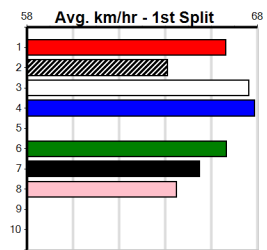

WEBBCON MARINE

Distance: 410m, Race Type: Mixed 4/5, Total Prizemoney: $3,360
1st: $2,250, 2nd: $690, 3rd: $345, 4th: $75

Watchdog Tips: [ ] [ ] [ ] [ ] Bet: [ ]

Form Box Wgt Dist Track Date Time BON Margin 1st/2nd (Time) PIR Checked Comment W/R Split 1 S/P Grade

HIDDEN STONES [4]
BK Dog Dec-21 Sire: BERNARDO Dam: JUNO AWAY
Owner(s): Y Rishon
Trainer: Yaakov Rishon (Warrnambool)
Winning Distances: < 300m (0) 300 - 399m (2) 400 - 499m (9) 500 - 599m (0) 600 - 699m (0) > 700m (0)
Winning Weights: 29.9(2) 30.0(2) 30.2(2) 30.3(1) 30.4(1) 30.5(1) 30.8(1) 31.7(1)
Box History table with 8 columns (1st-8th) and 8 rows (1-8).

ZORBAS BALE (NSW)[5]
DKKB Dog Apr-22 Sire: CHRISTO BALE Dam: DYNA ROMY
Owner(s): B Wheeler
Trainer: Correy Grenfell (Anakie)
Winning Distances: < 300m (0) 300 - 399m (1) 400 - 499m (6) 500 - 599m (2) 600 - 699m (0) > 700m (0)
Winning Weights: 33.4(1) 33.7(1) 34.2(3) 34.3(1) 34.4(1) 35.4(2)
Box History table with 8 columns (1st-8th) and 8 rows (1-8).

WILL VANSON [5]
RF Dog Feb-22 Sire: BERNARDO Dam: VAN EVIE
Owner(s): J Vandemaat
Trainer: Chloe Vandemaat (Healesville)
Winning Distances: < 300m (0) 300 - 399m (5) 400 - 499m (6) 500 - 599m (0) 600 - 699m (0) > 700m (0)
Winning Weights: 35.0(1) 35.1(1) 35.2(1) 35.3(1) 35.5(2) 35.6(1) 35.7(2) 35.9(1) 36.7(1)
Box History table with 8 columns (1st-8th) and 8 rows (1-8).

CRACKERJACK SCUD [5]
BK Dog Jan-23 Sire: SHIMA SHINE Dam: MAXIMUM SHIRLEY
Owner(s): J Cooper
Trainer: Jordan Cooper (Lethbridge)
Winning Distances: < 300m (0) 300 - 399m (0) 400 - 499m (4) 500 - 599m (0) 600 - 699m (0) > 700m (0)
Winning Weights: 31.3(1) 31.8(2) 31.9(1)
Box History table with 8 columns (1st-8th) and 8 rows (1-8).

*** VACANT BOX ***
Sire: Dam:
Owner(s):
Trainer:
Winning Distances: < 300m (0) 300 - 399m (0) 400 - 499m (0) 500 - 599m (0) 600 - 699m (0) > 700m (0)
Winning Weights:
Box History