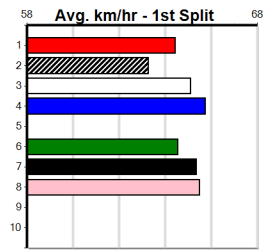

WARRACK BUTCHERY

Distance: 410m, Race Type: Grade 5, Total Prizemoney: $2,925
1st: $1,950, 2nd: $600, 3rd: $300, 4th: $75

Watchdog Tips:

Bet:

Table with columns: Form Box, Wgt, Dist, Track, Date, Time, BON, Margin, 1st/2nd (Time), PIR, Checked, Comment, WR, Split 1, S/P, Grade

GEORGE'S BEST (NSW)[5]
BE Dog Aug-21 Sire: HOOKED ON SCOTCH Dam: KOORINGA THELLY
Owner(s): A Gurry
Trainer: Andrea Gurry (Nhill)
Winning Distances: < 300m (0) 300 - 399m (0) 400 - 499m (6) 500 - 599m (1) 600 - 699m (0) > 700m (0)
Winning Weights: 30.2(2) 30.4(1) 30.5(2) 30.7(1) 31.2(1)
Box History table and Prize Best Starts table included.

SLEEK BLAZER [5]
WBK Dog Dec-20 Sire: MEPUNGA BLAZER Dam: QUICK KISSES
Owner(s): J Fullerton
Trainer: Jennifer Fullerton (Red Cliffs)
Winning Distances: < 300m (0) 300 - 399m (0) 400 - 499m (5) 500 - 599m (0) 600 - 699m (0) > 700m (0)
Winning Weights: 32.7(1) 32.8(1) 33.5(2) 33.6(1)
Box History table and Prize Best Starts table included.

GYPSY ORDAIN [5]
BK Dog May-21 Sire: AUSSIE INFRARED Dam: DYNA GYPSY
Owner(s): HPJK (SYN), M Papst, J Eagles
Trainer: William Hartigan (Haven)
ENG WBL 2024-12-19
Winning Distances: < 300m (0) 300 - 399m (1) 400 - 499m (2) 500 - 599m (0) 600 - 699m (0) > 700m (0)
Winning Weights: 32.5(1) 33.0(1) 33.5(1)
Box History table and Prize Best Starts table included.

VELUZA BALE (NSW)[5]
BK Dog Apr-21 Sire: DYNA VILLA Dam: QUAIL BALE
Owner(s): A Gurry
Trainer: Andrea Gurry (Nhill)
Winning Distances: < 300m (0) 300 - 399m (3) 400 - 499m (7) 500 - 599m (0) 600 - 699m (0) > 700m (0)
Winning Weights: 30.2(1) 30.4(1) 30.5(1) 30.7(1) 30.9(2) 31.1(1) 31.3(1) 31.6(1) 32.0(1)
Box History table and Prize Best Starts table included.

*** VACANT BOX ***
Sire: Dam:
Owner(s):
Trainer:
Winning Distances: < 300m (0) 300 - 399m (0) 400 - 499m (0) 500 - 599m (0) 600 - 699m (0) > 700m (0)
Winning Weights:
Box History table included.

1

2

3

4

5