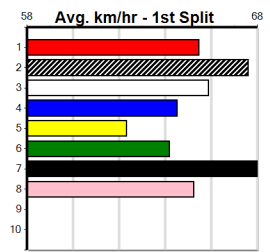

WATTS PRICE ACCOUNTANTS

Distance: 485m, Race Type: Mixed 4/5, Total Prizemoney: $3,875
1st: $2,600, 2nd: $800, 3rd: $400, 4th: $75

Watchdog Tips:

Bet:

Table with columns: Form Box, Wgt, Dist, Track, Date, Time, BON, Margin, 1st/2nd (Time), PIR, Checked, Comment, WR, Split 1, S/P, Grade

SAINT TAY [5]

BK Dog Mar-22 Sire: BERNARDO Dam: SAINT MADDIE

Owner(s): P Byrne

Winning Distances: < 300m (0) 300 - 399m (4) 400 - 499m (2) 500 - 599m (0) 600 - 699m (0) > 700m (0)

Winning Weights: 28.0(1) 28.4(1) 28.6(1) 28.7(2) 29.2(1)

Table of race results for SAINT TAY, including runner details, times, and prize money.

Last 3 wins NOT included above

Table of previous race results for SAINT TAY.

Trainer: Peter Byrne (Koroit) ENG WBL 2024-12-19

Box History

Box History table for SAINT TAY showing performance across different box positions.

1

URIEL BALE (NSW)[4]

BK Dog Jan-22 Sire: BARCIA BALE Dam: WELSLY BALE

Owner(s): B Wheeler

Winning Distances: < 300m (0) 300 - 399m (0) 400 - 499m (9) 500 - 599m (8) 600 - 699m (0) > 700m (0)

Winning Weights: 33.3(2) 33.7(1) 33.9(4) 34.1(1) 34.3(2) 34.5(2) 34.7(2) 34.8(2) 34.9(1)

Table of race results for URIEL BALE (NSW).

Last 3 wins NOT included above

Table of previous race results for URIEL BALE (NSW).

Trainer: Robert Camilleri (Lara) ENG WBL 2024-12-19

Box History

Box History table for URIEL BALE (NSW).

2

PAW KRAMER (NSW)[5]

DKBD Dog Aug-22 Sire: FERNANDO BALE Dam: XAMIRA BALE

Owner(s): B Wheeler

Winning Distances: < 300m (0) 300 - 399m (0) 400 - 499m (1) 500 - 599m (4) 600 - 699m (0) > 700m (0)

Winning Weights: 30.9(1) 31.1(2) 31.2(1) 31.5(1)

Table of race results for PAW KRAMER (NSW).

Last 3 wins NOT included above

Table of previous race results for PAW KRAMER (NSW).

Trainer: Samantha Grenfell (Anakie)

Box History

Box History table for PAW KRAMER (NSW).

3

CRACKERJACK BULL [4]

BEF Dog Feb-21 Sire: FERNANDO BALE Dam: MAXIMUM KACK

Owner(s): J Cooper

Winning Distances: < 300m (0) 300 - 399m (0) 400 - 499m (15) 500 - 599m (6) 600 - 699m (0) > 700m (0)

Winning Weights: 29.2(1) 29.5(1) 29.6(1) 29.7(2) 29.8(3) 29.9(1) 30.2(1) 30.3(1) 30.4(2) 30.5(4) 30.6(3) 30.7(1)

Table of race results for CRACKERJACK BULL.

Last 3 wins NOT included above

Table of previous race results for CRACKERJACK BULL.

Trainer: Jordan Cooper (Lethbridge) ENG GEL 2024-12-20

Box History

Box History table for CRACKERJACK BULL.

4

TOXIC SLIME [5]

RF Dog Jan-23 Sire: BERNARDO Dam: SLINGSHOT GYPSY

Owner(s): J Ferguson

Winning Distances: < 300m (0) 300 - 399m (0) 400 - 499m (4) 500 - 599m (0) 600 - 699m (0) > 700m (0)

Winning Weights: 33.3(1) 33.6(1) 34.1(1) 34.4(1)

Table of race results for TOXIC SLIME.

Last 3 wins NOT included above

Table of previous race results for TOXIC SLIME.

Trainer: Deb Carr (Minerina)

Box History

Box History table for TOXIC SLIME.

5