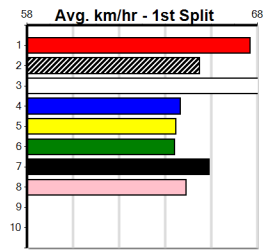

Watchdog Tips: [ ] [ ] [ ] [ ] Bet: [ ]

SOLAR JESSIE [6] BK Bitch Dec-22 Sire: FERAL FRANKY Dam: SOLAR LIFE Trainer: Victor Millington (Mt Cole)
Winning Distances: < 300m (0) 300 - 399m (0) 400 - 499m (2) 500 - 599m (0) 600 - 699m (0) > 700m (0)
Winning Weights: 24.3(1) 25.3(1)
Box History table and Prize Best Starts Trk/Dts APM summary.

DESIRED [6] BK Bitch Feb-23 Sire: PINDARI EXPRESS Dam: AMBITIOUS Trainer: Garry George (Beulah)
Winning Distances: < 300m (0) 300 - 399m (0) 400 - 499m (2) 500 - 599m (0) 600 - 699m (0) > 700m (0)
Winning Weights: 28.0(1) 28.3(1)
Box History table and Prize Best Starts Trk/Dts APM summary.

THUNDERSTONE (NSW)[7] BK Dog Feb-23 Sire: ALLEN DEED Dam: ELANDA BALE Trainer: Daniel Gibbons (Avalon)
Winning Distances: < 300m (0) 300 - 399m (0) 400 - 499m (1) 500 - 599m (0) 600 - 699m (0) > 700m (0)
Winning Weights: 30.8(1)
Box History table and Prize Best Starts Trk/Dts APM summary.

ZIPPING TAMIKA (NSW)[6] BE Bitch Dec-22 Sire: ASTON RUPEE Dam: ZIPPING MAGDA Trainer: Robert Camilleri (Lara)
Winning Distances: < 300m (0) 300 - 399m (0) 400 - 499m (2) 500 - 599m (0) 600 - 699m (0) > 700m (0)
Winning Weights: 28.4(1) 28.8(1)
Box History table and Prize Best Starts Trk/Dts APM summary.

REDEEMER BELLE [6] BK Bitch Apr-22 Sire: MY REDEEMER Dam: BELLE'S ON BOOST Trainer: Danielle Smith (Lara)
Winning Distances: < 300m (0) 300 - 399m (2) 400 - 499m (0) 500 - 599m (0) 600 - 699m (0) > 700m (0)
Winning Weights: 27.7(1) 28.3(1)
Box History table and Prize Best Starts Trk/Dts APM summary.

1

2

3

4

5