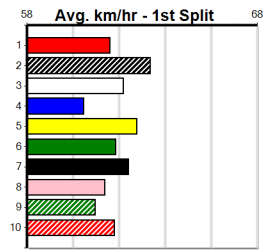

HARD STYLE RICO @ STUD (0-2 WINS) (275+)

Distance: 595m, Race Type: Restricted Win, Total Prizemoney: $3,940
1st: $2,640, 2nd: $815, 3rd: $410, 4th: $75

STRAIGHT FACTS (1) is drawn to lead and looks the one to catch. CRUTCHING TOMMY (2) had no luck when well supported in betting on debut and looks the likely improver. ONE WORD ANSWER (7) should be suited by the step up in distance.

Watchdog Tips: 1 2 7 8 Bet: Box Trifecta 1,2,7,8 ($10 for 41.67%)

Form Box Wgt Dist Track Date Time BON Margin 1st/2nd (Time) PIR Checked Comment W/R Split 1 S/P Grade
STRAIGHT FACTS [7] Drawn to lead for a long way, go close. $5.00
Owner(s): Reynolds Cram (SYN), C Reynolds, B Cram
Trainer: Chris Reynolds (Little River)
Box History table and Prize Best Starts Trk/Dts APM

CRUTCHING TOMMY (NSW) [2] No luck on debut when fav, likely improver. $2.50
Owner(s): C Hallinan
Trainer: Jake Loverso (Little River)
Box History table and Prize Best Starts Trk/Dts APM

REDEEM HER [7] One paced, up in class, place preferred. $23.00
Owner(s): Smith Racing (SYN), D Smith, J Smith
Trainer: Danielle Smith (Lara)
Box History table and Prize Best Starts Trk/Dts APM

BOULDER DASH [6] Risky beginner, tough draw, will need some luck $23.00
Owner(s): Millard Racing Group (SYN), S Millard, C Millard, D Millard
Trainer: Scott Millard (Kyneton)
Box History table and Prize Best Starts Trk/Dts APM

REBEL THINKER [7] New here, has some ability, place claims. $10.00
Owner(s): FISHOUNDS (SYN), D Fisher, S Fisher
Trainer: Darren Fisher (Lara)
Box History table and Prize Best Starts Trk/Dts APM