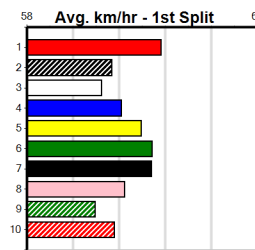

TOONGABBIE LODGE (0-2 WINS) (275+RANK)

2

7:04PM

(VIC time)

Distance: 595m, Race Type: Restricted Win, Total Prizemoney: $3,940
1st: $2,640, 2nd: $815, 3rd: $410, 4th: $75

Raffle here but CRAFTY BEER (3) is proven too run out this trip and drops slightly in class. TOO COLD (7) steps up in distance and has shown enough in his races to take out a race of this nature.

Watchdog Tips: **3** **7** **8** **10** **Bet:** Box Trifecta 3,7,8 ($10 for 166.67%)

1

MORAINÉ WALLY [7] Comes into calculations off this draw. **$12.00**

BK Dog Jan-23 Sire: KOBLENZ Dam: MORAINÉ COCO Trainer: Peter Fulton (Ecklin South)

Owner(s): MORAINÉ (SYN), G Judd, S Judd
Winning Distances: < 300m (0) 300 - 399m (0) 400 - 499m (0) 500 - 599m (1) 600 - 699m (0) > 700m (0)

Winning Weights: 33.0(1)

Pl	Box	Dist	Track	Date	Time	BOB	Margin	1st/2nd (Time)	PIR	Checked	Comment	WR	Split 1	S/P	Grade	
6th	(5)	32.9	525	MEP	R9	30-Oct-24	30.99	29.86	11.00	BEAUTIFUL STORY (30.27)	M/6555	.	.	.	5.37	$55.70 X67H
6th	(8)	32.9	515	SAN	R1	07-Nov-24	30.67	28.99	13.00	FEAT OF STRENGTH (29.83)	S/6776	.	.	.	5.21	$22.50 7
3rd	(1)	32.8	595	SAP	R3	11-Nov-24	35.09	34.54	4.50L	MASQUERADE PARTY	M/1112	.	.	.	9.25	$5.60 RW
2nd	(6)	33.0	485	HOR	R6	19-Nov-24	27.75	27.02	0.50L	MORAINÉ SADIE (27.72)	M/323	.	.	.	6.79	$1.80 X67H
2nd	(6)	33.0	460	GEL	R4	22-Nov-24	26.14	25.89	1.75L	SHE'S WIRED (26.02)	M/533	.	.	.	6.79	$23.00 RW
3rd	(7)	33.2	485	HOR	R5	26-Nov-24	27.54	27.19	4.25L	PAW QUINBY (27.24)	M/644	.	.	.	6.91	$6.90 X67F
4th	(2)	33.3	520	GEL	R7	30-Nov-24	30.96	30.14	12.00	DUPLICITOUS (30.14)	M/3454	.	.	.	5.50	$2.80 X67
6th	(4)	33.3	600	MEP	R5	04-Dec-24	35.98	34.83	17.00	CANYA VIVI (34.83)	M/7666	.	.	.	9.44	$29.70 RW
Last 3 wins NOT included above																
1st	(2)	33.0	520	GEL	R1	07-Oct-24	30.84	29.88	1.5L	FUJJI APPLE (30.94)	M/2111	.	.	.	5.46	$10.20 M

Box History

Bx	1st	2nd	3rd	4th	5th	6th	7th	8th
1								
2	1	1	1	1				
3								
4								
5								
6		2	1	1				
7			1	1			1	
8				1	1	1	1	

Prize Best Starts Trk/Dts APM: $5705.00, 35.09(1)-11/11/24, 19-1-3-5, 1-0-0-1, 4596

2

SUNNY MARIONVALE [7] BiksHandy PB here, slow early, place preferred. **$12.00**

BK Dog Mar-22 Sire: MY BRO FABIO Dam: ELLA ENCHANTED Trainer: Brian Fothergill (Marionvale)

Owner(s): FOTHERGILL RACING (SYN), B Fothergill, J Fothergill, S Fothergill, J Fothergill
Winning Distances: < 300m (0) 300 - 399m (0) 400 - 499m (0) 500 - 599m (1) 600 - 699m (0) > 700m (0)

Winning Weights: 34.0(1)

Pl	Box	Dist	Track	Date	Time	BOB	Margin	1st/2nd (Time)	PIR	Checked	Comment	WR	Split 1	S/P	Grade	
5th	(2)	34.5	650	SHP	R7	08-Jul-24	38.65	37.62	15.00	JAMARRA (37.62)	M/6666	.	V7	.	18.10	$5.50 RW
ST (-)	33.9	450	SHP	15-Jul-24	25.69				0.01L	Trial Not Cleared	M/32	.	1of4	.	6.69	.ST
ST (-)	34.1	390	SHP	22-Jul-24	22.50				20.00	Trial Cleared	M/31	.	1of4	.	.	.ST
1st	(7)	34.0	525	WAG	R2	16-Aug-24	31.42	30.90	4.75L	QUINCE BALE (31.76)	M/655	.	.	.	5.52	$4.80 XM5
2nd	(1)	34.2	500	BEN	R5	28-Aug-24	28.89	28.26	9.00L	KRAKEN ROLL (28.26)	M/655	.	.	.	6.89	$2.00 T3-7
8th	(6)	34.8	650	SHP	R5	09-Sep-24	38.60	37.49	16.00	JAMARRA (37.49)	S/6667	.	.	.	17.60	$37.70 RW
5th	(4)	35.0	450	SHP	R5	16-Nov-24	25.62	25.20	6.50L	ASTON PERK (25.20)	S/755	.	.	.	6.95	$16.70 X67
3rd	(3)	34.7	570	TEM	R10	20-Nov-24	33.33	32.97	5.50L	I'M SALLY (32.97)	.	.	.	.	9.50	$9.50 XM5
Last 3 wins NOT included above																

Box History

Bx	1st	2nd	3rd	4th	5th	6th	7th	8th
1		1						
2		2			1			
3			2					
4					1			
5		1	1					
6								1
7	1					1		
8				1				

Prize Best Starts Trk/Dts APM: $5530.00, 34.64(5)-21/4/24, 13-1-4-3, 2-0-1-0, 2380