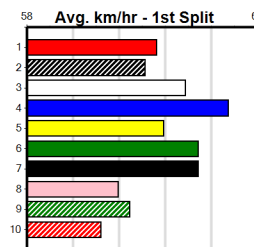

FOLLOW US @sandowndogs (275+ RANK)

Distance: 515m, Race Type: Grade 5 No Penalty, Total Prizemoney: $3,340
1st: $2,230, 2nd: $690, 3rd: $345, 4th: $75

I'M HONEY (4) can spear out of the traps, cross and lead and prove hard to catch. FLYING PIE (6) has raced at Group level and returned to winning form at Sale last week off a wide draw. GALLOPING RED (3) must be respected.

Watchdog Tips: 4 6 3 1 **Bet:** Win 4

Form Box	Wgt	Dist	Track	Date	Time	BON	Margin	1st/2nd (Time)	PIR	Checked	Comment	WR	Split 1	S/P	Grade

OUR JOJO [5] **Comes into calculations off this draw.** **$7.50**
BK Dog Jun-21 Sire: SHIMA SHINE Dam: SLINKY INKY Trainer: James Shaw (Northwood)
Owner(s): M Haines
Winning Distances: < 300m (0) 300 - 399m (0) 400 - 499m (1) 500 - 599m (1) 600 - 699m (1) > 700m (0)
Winning Weights: 31.4(1) 31.9(1) 32.2(1)
5th (2) 32.3 450 SHP R6 05-Feb-24 25.93 25.48 6.50L HANNY DARRISON (25.48) S/645 . . . . 6.81 $15.40 5
6th (5) 31.6 300 HVL R11 09-Jun-24 17.21 16.75 5.50L WESTERN'S BEAR (16.85) M/6 . . . . 4.11 $20.20 5
6th (2) 31.6 300 HVL R11 16-Jun-24 17.21 16.69 5.00L MILLIE (16.86) M/4 . . . . 4.03 $21.90 5
ST (-) 34.6 425 BEN 04-Nov-24 24.39 0.01L Trial Cleared M . . . . 1of1 . . . . ST
4th (2) 34.4 425 BEN R3 15-Nov-24 24.50 23.97 8.00L THIRTY SECONDS (23.97) M/666 . . SW . . 6.69 $28.60 RWH
5th (7) 34.4 450 SHP R6 21-Nov-24 25.97 25.58 4.25L JOSIE'S JEWEL (25.68) M/655 . . . . 6.87 $8.00 T3-5
4th (3) 33.7 525 MEP R7 27-Nov-24 30.60 30.02 3.5L CASH NOW (30.36) M/4444 . . . . 5.26 $6.60 5
2nd (4) 33.3 525 MEP R12 04-Dec-24 30.69 29.74 5.50L I'M HONEY (30.31) M/3222 . . . . 5.26 $3.30 T3-5
Last 3 wins NOT included above
1st (1) 31.4 450 SHP R3 21-Sep-23 25.27 25.27 4.00L FIGURE IT OUT (25.54) M/111 . . . . 6.61 $2.10 M
1st (4) 31.9 595 SAP R2 08-Oct-23 34.58 34.58 4.25L RED MEDUSA (34.88) M/1111 . . SW . . 9.23 $2.80 RW
1st (8) 32.2 600 MEP R4 01-Nov-23 34.79 34.79 8.00L DEWANA DAICOS (35.32) M/2111 . . . . 9.21 $1.30 X67

Box History

Bx	1st	2nd	3rd	4th	5th	6th	7th	8th
1	1							
2		1		1	1	2		
3					1	1	1	1
4	1	3			1	1		
5				2		3		
6								
7		2			1			
8	1			2				
Prize Best					$11230.00			
Starts					FSTD			
Trk/Dts					28-3-6-0			
APM					0-0-0-0			1046