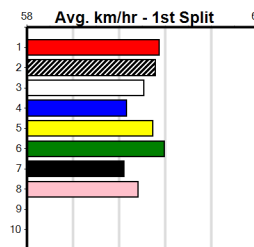

9

9:38PM

(VIC time)

Distance: 515m, Race Type: Mixed 6/7 Heat, Total Prizemoney: $3,340
1st: $2,230, 2nd: $690, 3rd: $345, 4th: $75

VODKA AND ICE (2) ran a smart placing here last week and will strip fitter second time around this circuit. MAYAN CHIEF (1) is a strong type suited to an inside draw. HAWKER HURRICAN (1) best form would see him in the finish.

Watchdog Tips: 2 1 8 6 Bet: Win 2

Form Box Wgt Dist Track Date Time BON Margin 1st/2nd (Time) PIR Checked Comment W/R Split 1 S/P Grade
MAYAN CHIEF [7] Blks Strong type, inside draw suits, danger. $5.50
Owner(s): T Cortese
Winning Distances: < 300m (0) 300 - 399m (0) 400 - 499m (1) 500 - 599m (0) 600 - 699m (0) > 700m (0)
Trainer: Danny Cortese (Devon Meadows)

VODKA AND ICE [6] Promising type, better for last weeks run, yes. $2.00
Owner(s): D Garrett
Winning Distances: < 300m (0) 300 - 399m (0) 400 - 499m (2) 500 - 599m (0) 600 - 699m (0) > 700m (0)
Trainer: Graeme Jose (Catani)

MORAINÉ GLORIA [7] New here, others rate better, maybe later. $26.00
Owner(s): MORAINÉ (SYN), G Judd, S Judd
Winning Distances: < 300m (0) 300 - 399m (1) 400 - 499m (0) 500 - 599m (0) 600 - 699m (0) > 700m (0)
Trainer: Glenn Judd (Noorat)

SNEAKING [7] Beaten in stronger company last start, keep safe. $15.00
Owner(s): J AND J (SYN), M Barber, P Jones
Winning Distances: < 300m (0) 300 - 399m (1) 400 - 499m (0) 500 - 599m (0) 600 - 699m (0) > 700m (0)
Trainer: Paul Jones (Hoddles Creek)

ELECTRIC PAWS [6] Poorly draw and is down on confidence, tested. $34.00
Owner(s): JUST CAUSE (SYN), G Rohan, A Martin
Winning Distances: < 300m (0) 300 - 399m (0) 400 - 499m (0) 500 - 599m (2) 600 - 699m (0) > 700m (0)
Trainer: Russell Edwards (Devon Meadow)

1

2

3

4

5