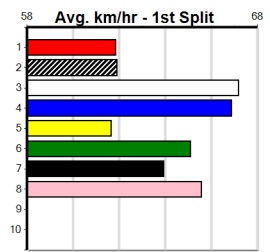

SANDOWN CHRISTMAS PARTIES 12/12 & 19/12

Distance: 515m, Race Type: Grade 5, Total Prizemoney: $3,340
1st: $2,230, 2nd: $690, 3rd: $345, 4th: $75

ASTON TOMMY (6) scorched around the Logan Park circuit at Warragul two starts back in a red hot 25.79 and a repeat performance would see him hard to beat. WREAKING HAVOC (4) can cross and lead and could be a handy each way price.

Watchdog Tips: 6 4 2 3 Bet: Win 6

SUMMER LOVIN' [5] Likely to get burnt off early, tough ask. $34.00
Owner(s): D Plumridge
Winning Distances: < 300m (0) 300 - 399m (0) 400 - 499m (1) 500 - 599m (3) 600 - 699m (0) > 700m (1)
Box History table and Prize Best Starts table included.

SHE'S WIRED (SA)[5] Drawn to show best form, each way value. $9.00
Owner(s): KEITHWEBSDALE (SYN), C Keith, C Websdale
Winning Distances: < 300m (0) 300 - 399m (0) 400 - 499m (4) 500 - 599m (0) 600 - 699m (0) > 700m (0)
Box History table and Prize Best Starts table included.

CANNY LASS (NSW)[5] Hit or miss early, solid chance if she hits. $9.00
Owner(s): G Walker
Winning Distances: < 300m (0) 300 - 399m (2) 400 - 499m (3) 500 - 599m (4) 600 - 699m (0) > 700m (0)
Box History table and Prize Best Starts table included.

WREAKING HAVOC [5] Has the speed to cross and lead, danger $10.00
Owner(s): N Beltran
Winning Distances: < 300m (0) 300 - 399m (2) 400 - 499m (5) 500 - 599m (0) 600 - 699m (0) > 700m (0)
Box History table and Prize Best Starts table included.

CIRCLE ROUND [5] Handy type but find this harder than last start $15.00
Owner(s): K Muscat
Winning Distances: < 300m (0) 300 - 399m (0) 400 - 499m (3) 500 - 599m (0) 600 - 699m (0) > 700m (0)
Box History table and Prize Best Starts table included.