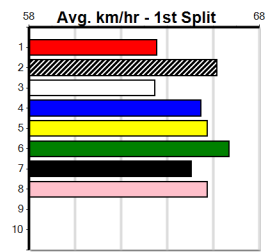

6

8:33PM

(VIC time)

Distance: 515m, Race Type: Mixed 4/5, Total Prizemoney: $3,875
1st: $2,600, 2nd: $800, 3rd: $400, 4th: $75

HOT SCOTCH (4) has returned close to his brilliant best in recent times and with a good start he can find the arm and prove hard to catch. ASTON FIGARO (5) has produced some fast wins around this circuit and just needs some room early to feature.

Watchdog Tips: 4 5 2 1 Bet: Win 4

RASHID [5] Strong type, ideal draw, likely improver. $5.50
Owner(s): M Haines
Winning Distances: < 300m (0) 300 - 399m (0) 400 - 499m (0) 500 - 599m (4) 600 - 699m (0) > 700m (0)
Box History table and Prize Best Starts Trk/Dts APM

HOCUS POCUS [4] Can set a cracking speed early, key player. $6.50
Owner(s): R Moore
Winning Distances: < 300m (0) 300 - 399m (0) 400 - 499m (2) 500 - 599m (5) 600 - 699m (0) > 700m (0)
Box History table and Prize Best Starts Trk/Dts APM

SMOOTH RANGER [4] Racing well but speed either side is a concern. $10.00
Owner(s): J Carr
Winning Distances: < 300m (0) 300 - 399m (0) 400 - 499m (4) 500 - 599m (2) 600 - 699m (0) > 700m (0)
Box History table and Prize Best Starts Trk/Dts APM

HOT SCOTCH [5] Back to near his very best, hard to catch. $3.50
Owner(s): M Brown
Winning Distances: < 300m (0) 300 - 399m (3) 400 - 499m (12) 500 - 599m (5) 600 - 699m (0) > 700m (0)
Box History table and Prize Best Starts Trk/Dts APM

ASTON FIGARO [4] Class edge, will go close with room early. $4.20
Owner(s): R Borda
Winning Distances: < 300m (0) 300 - 399m (3) 400 - 499m (4) 500 - 599m (5) 600 - 699m (0) > 700m (0)
Box History table and Prize Best Starts Trk/Dts APM