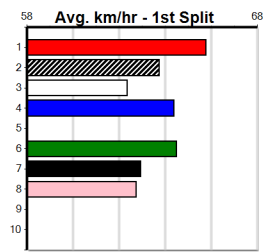

4

7:45PM

(VIC time)

Distance: 515m, Race Type: Mixed 6/7 Heat, Total Prizemoney: $3,340
1st: $2,230, 2nd: $690, 3rd: $345, 4th: $75

JULY SHE LIED (1) appears a nice prospect and from the gun draw can get the job done. BONA VISTA (2) had no luck last start and once fully balanced should work into the race. BLINKED (4) comes here for the first time with some good bush form.

Watchdog Tips: 1 4 8 3 Bet: Trifecta 1/4,8/4,8 ($10 - 500%)

Form Box Wgt Dist Track Date Time BON Margin 1st/2nd (Time) PIR Checked Comment W/R Split 1 S/P Grade
JULY SHE LIED [7] Nice prospect, ideal draw, hard to beat. $3.20
BK Bitch Feb-23 Sire: BEAST UNLEASHED Dam: MADE ME BLIND
Owner(s): SPARKLE AND FADE (SYN), J Paraskevas, A Paraskevas Trainer: Andrew Paraskevas (Pearcedale)
Winning Distances: < 300m (0) 300 - 399m (0) 400 - 499m (0) 500 - 599m (1) 600 - 699m (0) > 700m (0)
Winning Weights: 28.7(1)
3rd (5) 28.5 450 SHP R3 21-Oct-24 25.50 25.01 6.00L ELITE INTENTION (25.09) M/542 . . . SW . 6.78 $2.50 MH
2nd (8) 28.5 450 SHP R2 28-Oct-24 25.21 25.13 0.25L PANADERO STAR (25.19) M/222 . . . . . 6.59 $6.00 MF
1st (1) 28.7 515 SAP R2 18-Nov-24 29.86 29.43 3.5L NELL DEVERE (30.11) Q/111 . . . SW . 5.13 $1.20 MH
5th (6) 28.5 515 SAP R2 25-Nov-24 30.28 29.49 9.00L EXTREME WHEELS (29.67) M/7555 . . . . . 5.31 $4.10 MSF
Last 3 wins NOT included above
Box History
Bx 1st 2nd 3rd 4th 5th 6th 7th 8th
1 1
2
3
4
5
6
7
8
Prize Best $5260.00
Starts 29.86(1)-18/11/24
Trk/Dts 4-1-1-1
APM 2-1-0-0 4588

BONA VISTA (NSW)[6] *** SCRATCHED *** $4.00
BK Dog Nov-22 Sire: FERNANDO BALE Dam: CHAMPION MODEL
Owner(s): G Ebenezer Trainer: Matthew Marshall (Darley)
Winning Distances: < 300m (0) 300 - 399m (1) 400 - 499m (1) 500 - 599m (0) 600 - 699m (0) > 700m (0)
Winning Weights: 33.6(1) 34.6(1)
1st (2) 34.6 390 BAL R1 07-Oct-24 22.82 22.52 0.75L GUSTO (22.86) M/11 . . . SW . 8.63 $1.80 T3-M
2nd (8) 34.0 390 SHP R2 12-Oct-24 22.20 21.99 0.75L SACHIN (22.16) M/22 . . . . . 8.53 $4.70 7
2nd (6) 33.9 425 BEN R3 19-Oct-24 24.22 24.08 2.00L SODA PHOENIX (24.08) Q/222 . . . . . 6.62 $3.70 7
2nd (2) 34.2 400 GEL R9 02-Nov-24 22.93 22.24 5.50L JUST BELIEVE (22.55) M/52 . . . . . 8.68 $5.40 X67
2nd (7) 33.9 400 GEL R10 08-Nov-24 23.01 22.39 3.5L NEW LINE (22.77) M/22 . . . . . 8.56 $4.20 X67
1st (4) 33.6 460 GEL R3 15-Nov-24 26.15 25.85 2.50L JUMBUK JOHNNY (26.32) Q/111 . . . SW . 6.62 $4.40 X67
5th (4) 33.7 525 MEP R4 27-Nov-24 30.39 30.02 3.25L UPSET SUNSET (30.18) M/3255 . . . . . 5.16 $12.60 X67H
6th (3) 33.8 525 MEP R10 04-Dec-24 30.92 29.74 5.00L IVORY NARWHAL (30.57) M/6355 . . . . . 5.31 $3.00 6G
Last 3 wins NOT included above
Box History
Bx 1st 2nd 3rd 4th 5th 6th 7th 8th
1
2 1 1
3 1
4 1 1
5
6 1
7 1 1
8 2
Prize Best $6130.00
Starts FSH
Trk/Dts 12-2-6-0
APM 0-0-0-0 5162