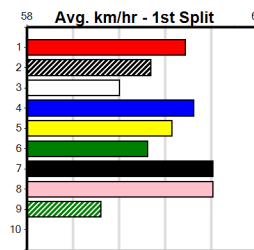

LAURELS CLASSIC THURSDAY NIGHT

Distance: 595m, Race Type: Mixed 4/5, Total Prizemoney: $4,445
1st: $2,990, 2nd: $920, 3rd: $460, 4th: $75

MAHOGANY (4) box manners have gone to a new level at his past two starts which has been the main factor to his return to winning form. FLED THE SCENE (8) handles a wide draw and can either lead or come off the speed to challenge.

Watchdog Tips: **4** **8** **1** **3** **Bet:** Trifecta 4/1,8/1,3,5,8 ($10 - 166.67%)

Form Box	Wgt	Dist	Track	Date	Time	BON	Margin	1st/2nd (Time)	PIR	Checked	Comment	WR	Split 1	S/P	Grade		
1	CANYA VIVI (NSW)[5] Came out running to score last time, threat. $6.00																
	BK	Bitch		Oct-22		Sire: SHIMA SHINE		Dam: JOYFUL		Trainer: Matthew Lanigan (Rowsley)							
	Owner(s): G Lanigan																
	Winning Distances: < 300m (0) 300 - 399m (0) 400 - 499m (0) 500 - 599m (1) 600 - 699m (2) > 700m (0)																
	Winning Weights: 26.0(1) 27.0(1) 27.1(1)																
	1st	(2)	27.0	660	BAL	R5	18-Sep-24	39.09	39.09	0.05L PAW HELION/BLACK THUMB	Q/5545	.	SW	.	13.58	$4.10	RW
	2nd	(7)	27.1	730	MEP	R5	25-Sep-24	43.49	43.45	0.75L VISTA ARGON (43.45)	M/3554	.	.	.	5.15	$4.30	RW
	6th	(2)	27.3	680	GEL	R5	04-Oct-24	40.18	39.74	6.50L MY MUM ROCKS (39.74)	M/4885	.	.	.	19.16	$3.00	RW
	2nd	(1)	26.6	650	WBL	R4	10-Oct-24	37.78	37.25	7.50L PASS MARK (37.25)	M/222	.	.	.	17.62	$17.40	S
	2nd	(7)	27.2	680	WGL	R4	04-Nov-24	39.62	39.26	5.50L INFRA ROCK (39.26)	Q/222	.	.	.	18.56	$3.20	RW
7th	(7)	27.2	650	SHP	R6	11-Nov-24	38.01	37.40	9.00L ANNABELLA ROSE (37.40)	M/4567	.	.	.	17.91	$8.60	RW	
4th	(1)	27.2	730	MEP	R5	27-Nov-24	43.74	42.73	15.00 ROMANTIC RED (42.73)	M/3355	.	.	.	5.07	$7.10	RW	
1st	(6)	27.1	600	MEP	R5	04-Dec-24	34.83	34.83	4.00L FACETIOUS (35.10)	Q/1111	.	.	.	9.14	$8.90	RW	
Last 3 wins NOT included above																	
1st	(7)	26.0	515	SAP	R1	22-Jul-24	30.68	29.48	6.00L FORTY FOUR SONS (31.07)	Q/2251	.	.	.	5.18	$9.90	M	

Box History								
Bx	1st	2nd	3rd	4th	5th	6th	7th	8th
1								
2	1						1	
3								
4		1						
5			1					
6	1							
7	1	2						1
8			1			1		

Prize	$12372.50
Best	FSTD
Starts	15-3-5-2
Trk/Dts	0-0-0-0
APM	8324

Form Box	Wgt	Dist	Track	Date	Time	BON	Margin	1st/2nd (Time)	PIR	Checked	Comment	WR	Split 1	S/P	Grade		
2	DASHER BALE (NSW)[5] Handy type but others rate better, tested. $26.00																
	F	Dog		Mar-22		Sire: FERNANDO BALE		Dam: IDRIA BALE		Trainer: Tammy Kennedy-harris (Devon M)							
	Owner(s): L Harris																
	Winning Distances: < 300m (0) 300 - 399m (1) 400 - 499m (5) 500 - 599m (2) 600 - 699m (1) > 700m (0)																
	Winning Weights: 32.8(1) 33.0(1) 33.2(2) 33.9(2) 34.2(2) 34.3(1)																
	1st	(4)	33.9	600	MEA	R6	26-Oct-24	35.34	34.60	0.75L MEPUNGA INFRARED (35.38)	M/7431	.	.	.	9.48	$18.30	5
	6th	(4)	34.0	595	SAN	R3	31-Oct-24	35.17	34.30	13.00 HELLO PA (34.30)	M/5666	.	.	.	9.53	$7.10	5
	5th	(2)	33.6	600	MEP	R8	06-Nov-24	35.07	34.59	7.00L HELLO PA (34.59)	M/6556	.	SW	.	9.26	$19.90	X45
	2nd	(5)	33.6	595	SAP	R8	11-Nov-24	34.90	34.54	4.50L CONFISCATE (34.59)	M/4533	.	.	.	9.65	$63.90	5
	7th	(7)	33.5	600	MEA	R7	16-Nov-24	35.22	34.57	9.50L GROOVEBIRD (34.57)	S/8888	.	.	.	9.54	$15.80	X45
7th	(4)	33.7	595	SAP	R6	25-Nov-24	35.04	34.46	8.50L HIS SPECIAL (34.46)	M/6567	.	W	.	9.64	$29.20	X45	
7th	(7)	33.6	600	MEA	R8	29-Nov-24	34.87	34.34	5.00L GROOVEBIRD (34.52)	M/6667	.	.	.	9.24	$46.70	FFA	
6th	(3)	33.5	525	MEP	R8	04-Dec-24	30.80	29.74	16.00 MEPUNGA TULLY (29.74)	M/8888	.	SW	.	5.42	$126.50	X45	
Last 3 wins NOT included above																	
1st	(3)	34.2	450	SHP	R8	08-Aug-24	25.89	25.53	0.05L COLD THAT NIGHT (25.89)	S/753	.	.	.	7.09	$4.30	T3-5	
1st	(2)	33.9	525	MEP	R7	18-Sep-24	30.21	29.87	0.75L MAVIS TOLMIE (30.25)	M/6322	.	SW	.	5.30	$11.10	5	
1st	(1)	34.3	515	SAP	R12	14-Oct-24	30.15	29.64	1.5L ASTON VALOUR (30.25)	M/5332	.	.	.	5.31	$3.50	5