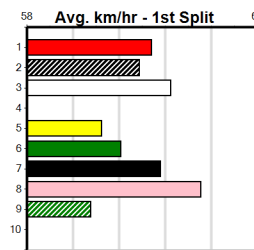

1

6:42PM

(VIC time)

Distance: 515m, Race Type: Maiden, Total Prizemoney: $2,860
1st: $1,900, 2nd: $590, 3rd: $295, 4th: $75

NOSEY BLUEY (3) looks to have a bright future and barring incident should be primed to take out this event. MY ATHENA (8) can settle top 3 early and looks the main danger. NEW HEIGHTS (4) is in hot hands and is expected to perform well on debut.

Watchdog Tips: **3** **8** **4** **1** **Bet:** Trifecta 3/4,8/1,2,4,8 ($10 - 166.67%)

Form Box	Wgt	Dist	Track	Date	Time	BON	Margin	1st/2nd (Time)	PIR	Checked	Comment	WR	Split 1	S/P	Grade
1															
SOUTH THAILAND [M] $14.00															
On speed runner, does get tired, place.															
WBE Dog Oct-22 Sire: TOMMY SHELBY Dam: LIZZIE'S ENTITY Trainer: Donna Knight (Talbot)															
Owner(s): D Knight															
Winning Distances: < 300m (0) 300 - 399m (0) 400 - 499m (0) 500 - 599m (0) 600 - 699m (0) > 700m (0)															
Winning Weights:															
2nd (6)	31.2	525	MEP	R1	23-Oct-24	30.93	29.89	2.00L DESIRABILITY (30.80)	M/1111				5.25	$15.50	M
3rd (3)	31.2	525	MEP	R2	30-Oct-24	30.91	29.86	3.5L MORAINÉ JOKER (30.67)	M/2222				5.25	$5.60	M
6th (7)	31.1	515	SAP	R1	02-Nov-24	30.99	29.56	18.00 TALK THAT TALK (29.77)	M/5666				5.37	$10.60	M
7th (4)	31.1	525	MEP	R3	06-Nov-24	31.16	29.90	15.00 DISTANT (30.17)	S/8777				5.41	$12.50	MH
2nd (4)	31.2	515	SAP	R1	11-Nov-24	30.37	29.47	6.00L DIFFERENT HERE (29.97)	M/6222				5.26	$16.00	M
5th (6)	31.4	525	MEP	R1	20-Nov-24	30.77	30.03	10.00 CANYA DIVERSION (30.08)	M/5444				5.33	$14.50	M
2nd (1)	31.3	410	HOR	R2	26-Nov-24	23.46	22.97	2.75L NOVA OWEN (23.27)	M/21				10.53	$5.30	M
4th (4)	31.0	515	SAP	R1	02-Dec-24	30.31	29.53	3.00L SLOW POKE (30.11)	S/8444				5.34	$12.30	M
Last 3 wins NOT included above															
Box History															
Bx	1st	2nd	3rd	4th	5th	6th	7th	8th							
1		2						1							
2				2											
3															
4	1			1					1						
5					1										
6		1		1	1										
7								2							
8	1			1											
Prize	$3545.00														
Best	30.31(4)-2/12/24														
Starts	18-0-5-2														
Trk/Dts	4-0-1-0														
APM	2793														

2															
THIRD TIME CHARM [M] $14.00															
Far from disgraced here on debut, respect.															
BK Bitch Mar-22 Sire: BERNARDO Dam: SEGOVIA'S DREAM Trainer: Bryan Sykes (Beaconsfield Upper)															
Owner(s): B Sykes															
Winning Distances: < 300m (0) 300 - 399m (0) 400 - 499m (0) 500 - 599m (0) 600 - 699m (0) > 700m (0)															
Winning Weights:															
4th (8)	30.3	515	SAP	R2	02-Dec-24	30.18	29.53	3.00L SO YOU ASSUME (29.97)	M/3444				5.32	$20.90	M
Last 3 wins NOT included above															
Box History															
Bx	1st	2nd	3rd	4th	5th	6th	7th	8th							
1															
2															
3															
4															
5															
6															
7															
8				1											
Prize	$75.00														
Best	30.18(8)-2/12/24														
Starts	1-0-0-0														
Trk/Dts	1-0-0-0														
APM	75														

3															
NOSEY BLUEY [M] $1.60															
Runs here have been super, the one to beat.															
BE Dog Mar-23 Sire: BERNARDO Dam: DOUBLE SUPREME Trainer: Justin Bowman (Kilmany)															
Owner(s): W Lynch															
Winning Distances: < 300m (0) 300 - 399m (0) 400 - 499m (0) 500 - 599m (0) 600 - 699m (0) > 700m (0)															
Winning Weights:															
2nd (8)	33.2	435	SLE	R1	03-Nov-24	25.04	24.26	0.50L JUMBUK JOHNNY (25.02)	M/311				5.32	$10.60	M
2nd (2)	33.4	435	SLE	R1	10-Nov-24	24.77	24.30	1.25L STRIKE A MATCH (24.68)	M/333				5.41	$3.80	M
2nd (4)	33.1	515	SAP	R3	18-Nov-24	29.85	29.43	2.75L EXTREME WHEELS (29.67)	M/2222				5.19	$12.00	MH
3rd (1)	33.5	515	SAP	R1	25-Nov-24	30.03	29.49	7.00L NELL DEVERE (29.57)	M/3222		SW		5.15	$4.00	MSF
2nd (7)	33.4	515	SAN	R3	30-Nov-24	30.02	29.24	3.5L NELL DEVERE (29.79)	M/4332				5.15	$29.10	MF
3rd (7)	33.7	435	SLE	R1	04-Dec-24	25.30	24.43	6.00L OLIVIA LEE ROSE (24.91)	M/233				5.32	$1.10	T3-M
Last 3 wins NOT included above															
Box History															
Bx	1st	2nd	3rd	4th	5th	6th	7th	8th							
1															
2		1													
3															
4		1													
5															
6															
7		1	1												
8		1													
Prize	$6705.00														
Best	29.85(4)-18/11/24														
Starts	6-0-4-2														
Trk/Dts	3-0-2-1														
APM	6601