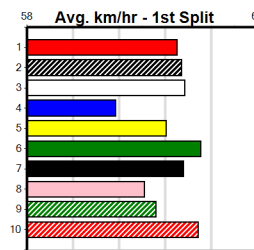

DREAMCHASERS TICKETS ON SALE (275+

Distance: 515m, Race Type: Grade 5 No Penalty, Total Prizemoney: $3,340
1st: $2,230, 2nd: $690, 3rd: $345, 4th: $75

DAINTREE ASTER (3) can explode out of the traps here and lead for fun and if punters can secure a price of $5 or better that would be worth a little play. MY SLICK RICK (4) will search for inside runs and will be strong in the run home.

Watchdog Tips: **3** **4** **1** **2** **Bet:** **Win 3**

Form Box	Wgt	Dist	Track	Date	Time	BON	Margin	1st/2nd (Time)	PIR	Checked	Comment	WR	Split 1	S/P	Grade
1	BEST OF COLOUR [5] Drawn to settle on the speed, major player. $4.50														
BE	Dog				Nov-21			Sire: WHISKEY RIOT			Dam: COOLER COLOUR		Trainer: Jane Reynolds (Pearcedale)		
Owner(s): JUST COLOUR (SYN), C Haigh, J Reynolds															
Winning Distances: < 300m (0) 300 - 399m (0) 400 - 499m (3) 500 - 599m (1) 600 - 699m (0) > 700m (0)															
Winning Weights: 32.2(1) 32.5(1) 32.9(1) 33.1(1)															
4th (1)	33.7	460	WGL	R10	01-Oct-24	26.13	25.54	9.00L EPITOMIZE (25.54)	M/444	.	.	.	6.73	$23.60	RWH
2nd (3)	33.6	460	WGL	R5	08-Oct-24	26.04	25.73	0.50L PRETTY PIPA (26.01)	Q/222	.	.	.	6.60	$4.00	RW
3rd (1)	33.8	515	SAP	R2	14-Oct-24	30.28	29.64	3.00L QUENARA BALE (30.07)	M/1113	.	SW	.	5.21	$7.90	5
5th (1)	34.3	515	SAP	R3	21-Oct-24	31.03	29.38	18.00 SET TO SIZZLE (29.78)	Q/3445	.	.	.	5.17	$6.40	5NP
4th (2)	33.7	400	WGL	R12	12-Nov-24	22.96	22.37	7.50L HOT SCOTCH (22.45)	M/85	.	.	.	8.57	$14.00	5
5th (4)	33.6	350	HVL	R7	17-Nov-24	19.79	19.04	3.25L ALL IN OLLIE (19.57)	M/2	.	.	.	6.58	$25.00	5
3rd (2)	33.3	460	WGL	R7	26-Nov-24	26.31	25.79	7.50L ASTON TOMMY (25.79)	M/433	.	.	.	6.66	$5.90	5
5th (3)	33.2	460	WGL	R8	03-Dec-24	26.34	25.95	6.00L HOT SCOTCH (25.95)	M/455	.	.	.	6.67	$16.80	X45
Last 3 wins NOT included above															
1st (8)	32.5	515	SAP	R9	13-May-24	29.81	29.81	5.00L LOVELY LAINEY (30.16)	M/1111	.	.	.	5.13	$3.30	X67H
1st (7)	32.2	435	SLE	R9	07-Jul-24	24.81	24.39	3.25L MYALL MEG (25.02)	M/411	.	.	.	5.42	$10.20	X67
1st (5)	32.9	400	WGL	R12	09-Aug-24	22.90	22.22	0.25L CRYPTO ROYALTY (22.92)	M/22	.	.	.	8.49	$8.10	5NP

Box History								
Bx	1st	2nd	3rd	4th	5th	6th	7th	8th
1		4	1	1	1		1	
2	3	1	3	1	1	1	2	
3	2	1	2	1	1	1	1	
4	1	1	1	3	1		1	
5	1	1	1	1	2	1		
6			2	2				1
7	1	4	2					1
8	1	2	2					

Prize	$21568.48
Best Starts	29.68(7)-14/1/24
Trk/Dts	58-4-12-13
APM	20-1-5-4 6348