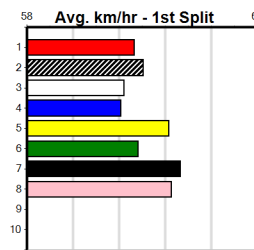

10
10:03PM

(VIC time)

Distance: 515m, Race Type: Mixed 6/7 Heat, Total Prizemoney: $3,340
1st: $2,230, 2nd: $690, 3rd: $345, 4th: $75

DIFFERENT HERE (7) can show superior early speed, cross and lead and prove hard to catch. .
CLONCURRENCY GOLD (3) was an impressive winner 2 starts back.

Watchdog Tips: **7** **3** **8** **6** Bet: Win 7

SCOTCH TIME (NSW) [7] *** SCRATCHED *** $5.00

BK Dog Apr-22 Sire: MY BRO FABIO Dam: SALDANA
Owner(s): D Knight
Trainer: Geoffrey Mitchell (Spotswood)

Winning Distances: < 300m (0) 300 - 399m (0) 400 - 499m (0) 500 - 599m (1) 600 - 699m (0) > 700m (0)

Winning Weights: 35.0(1)

2nd (4)	35.4	515	SAP	R1	28-Oct-24	29.91	29.42	1.75L	KIWI JAY (29.79)	S/5222	5.32	$4.30	M	
2nd (6)	34.9	515	SAP	R1	02-Nov-24	29.77	29.56	0.01L	TALK THAT TALK (29.77)	S/7222	5.39	$3.70	M	
1st (7)	35.0	525	MEP	R1	06-Nov-24	30.35	29.90	2.50L	HONEY BUNNY (30.52)	S/4422	5.34	$4.90	MH	
5th (4)	35.0	525	MEA	R1	16-Nov-24	30.99	29.66	10.00	DISTANT (30.31)	S/6566	5.32	$5.00	MF	
3rd (4)	35.2	600	MEA	R1	22-Nov-24	34.79	34.33	3.00L	ZIPPING THERON (34.58)	M/5554	9.33	$7.90	X67	
7th (8)	35.0	730	MEP	R5	27-Nov-24	43.96	42.73	18.00	ROMANTIC RED (42.73)	M/7766	5.15	$22.80	RW	
3rd (3)	34.3	595	SAP	R3	02-Dec-24	34.38	33.81	2.00L	GOOD VIBES ONLY (34.25)	M/3333	9.37	$7.60	RW	
5th (7)	35.0	680	GEL	R4	06-Dec-24	39.45	39.04	6.00L	ROMANTIC RED (39.04)	M/3444	V28	18.33	$23.70	RW

Last 3 wins NOT included above

Bx	1st	2nd	3rd	4th	5th	6th	7th	8th
1								
2								
3								
4								
5								
6								
7	1	1	1	1	1	1	1	1
8								

Prize Best Starts Trk/Dts APM: $9435.00, 29.77(6)-2/11/24, 19-1-6-4, 5-0-2-0, 7389

LUNA MIKADO [7] Down on form and confidence, prefer others. $26.00

BK Bitch Jun-22 Sire: SIDESHOW MARJEN Dam: LADY MIKADO
Owner(s): J AND J (SYN), M Barber, P Jones
Trainer: Maria Barber (Hoddles Creek)

Winning Distances: < 300m (0) 300 - 399m (0) 400 - 499m (1) 500 - 599m (0) 600 - 699m (0) > 700m (0)

Winning Weights: 29.5(1)

2nd (1)	29.4	460	WGL	R7	22-Aug-24	26.09	25.96	1.75L	OH LANA (25.98)	M/222	6.67	$1.40	X67	
8th (5)	28.7	460	GEL	R7	31-Aug-24	26.84	25.63	18.00	PIEBALD (25.63)	M/888	6.92	$7.80	X67	
5th (4)	29.0	450	SHP	R9	09-Sep-24	25.61	25.01	9.00L	JOEY THE JET (25.01)	M/776	6.86	$49.80	RWH	
6th (6)	28.9	450	SHP	R6	16-Sep-24	25.96	24.96	11.00	SAMMY SUNG (25.23)	M/455	V14	6.68	$8.00	RW
3rd (8)	29.2	400	WGL	R4	01-Nov-24	23.00	22.49	6.50L	MIA NEO (22.55)	M/33	8.49	$7.60	7	
7th (6)	28.9	450	BAL	R9	06-Nov-24	26.09	25.30	12.00	HIGHLY ABRASIVE (25.30)	M/777	W	6.96	$56.70	X67H
7th (3)	29.2	515	SAP	R9	18-Nov-24	31.31	29.43	16.00	INVICTUS BLUE (30.23)	Q/4457	6.63	$7.80	7	
5th (7)	29.0	515	SAN	R3	05-Dec-24	30.03	28.98	8.50L	PAW LOU LOU (29.46)	S/7775	5.31	$60.30	SH	

Last 3 wins NOT included above

Bx	1st	2nd	3rd	4th	5th	6th	7th	8th
1								
2								
3	1	2						1
4								
5								
6								
7								
8								

Prize Best Starts Trk/Dts APM: $3810.00, 30.03(7)-5/12/24, 16-1-4-3, 3-0-0-0, 1908