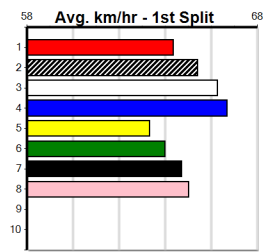

BOOK YOUR CHRISTMAS PARTY NOW

Distance: 515m, Race Type: Grade 5, Total Prizemoney: $3,340
1st: $2,230, 2nd: $690, 3rd: $345, 4th: $75

UNDERWAY (1) holds a class edge and from his preferred draw he looks hard to hold out. BLUE FALCON (4) takes a few seconds to get into full stride but once balanced he can gap most of these. LORRAINE JACKY (3) is a talented speedster.

Watchdog Tips: 1 4 3 5 Bet: Box Quinella 1,3,4 ($10 for 333.33%)

Table with columns: Form Box, Wgt, Dist, Track, Date, Time, BON, Margin, 1st/2nd (Time), PIR, Checked, Comment, W/R, Split 1, S/P, Grade

UNDERWAY [5] Class edge, ideal draw, hard to hold out. $3.00
WBK Dog Feb-22 Sire: FERNANDO BALE Dam: MY DEWANA PENNY
Owner(s): Western Front (SYN), W Kirk, D Kirk, F Parker, A Kennedy, T Kirk, D Kirk
Trainer: Wayne Kirk (Melton West)

Box History table and Prize Best Starts table for UNDERWAY [5]

SAMMY SUNG [5] Better than past few starts, likely improver. $8.50
WBE Dog Mar-23 Sire: FERNANDO BALE Dam: MEPUNGA SPECTRE
Owner(s): M Haines
Trainer: James Shaw (Northwood)

Box History table and Prize Best Starts table for SAMMY SUNG [5]

LORRAINE JACKY (NSW)[5] No luck here last week in a strong race, threat. $6.00
RBD Bitch Sep-22 Sire: FERAL FRANKY Dam: ARMATREE KAYCEE
Owner(s): G Ebenezer
Trainer: Matthew Marshall (Darley)

Box History table and Prize Best Starts table for LORRAINE JACKY (NSW)[5]

BLUE FALCON (NSW)[5] Has a big engine, hard to beat with even luck. $3.50
BEBD Dog Oct-21 Sire: SENNACHIE Dam: GABBY KEEPING
Owner(s): M Henderson
Trainer: Justin Bowman (Kilmany)

Box History table and Prize Best Starts table for BLUE FALCON (NSW)[5]

XENI BALE (NSW)[5] Risky beginner but has the talent, respect. $6.00
BK Dog Jul-22 Sire: JARVIS BALE Dam: ETHLA ALLEN
Owner(s): C Keith
Trainer: Clinton Keith (Leopold)

Box History table and Prize Best Starts table for XENI BALE (NSW)[5]

1

2

3

4

5