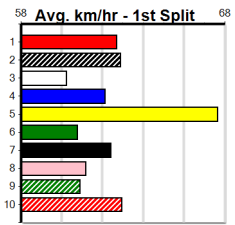

RIDE FOR LUCY

Distance: 390m, Race Type: Tier 3 - Maiden, Total Prizemoney: $1,530
1st: $1,000, 2nd: $320, 3rd: $160, 4th: $50

11

4:27PM
(VIC time)

Watchdog Tips: **0 0 0 0** Bet: **0**