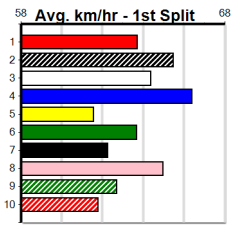

A1 SIGNAGE

Distance: 390m, Race Type: Grade 5 T3, Total Prizemoney: $1,530
1st: $1,000, 2nd: $320, 3rd: $160, 4th: $50

Watchdog Tips: 0 0 0 0 Bet: .