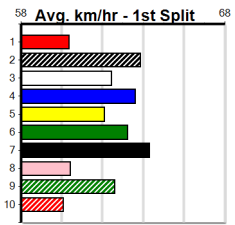

SPORTSBET SET A DEPOSIT LIMIT

Distance: 390m, Race Type: Tier 3 - Maiden, Total Prizemoney: $1,530
1st: $1,000, 2nd: $320, 3rd: $160, 4th: $50

Watchdog Tips: **0 0 0 0** Bet: **0**