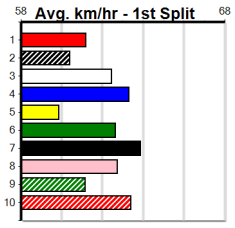

Ballarat

13 (E1)

5:07PM

(VIC time)

ONE MORE RACE TO GO

Distance: 450m, Race Type: Tier 3 - Grade 6, Total Prizemoney: \$1,530
1st: \$1,000, 2nd: \$320, 3rd: \$160, 4th: \$50

Watchdog Tips: 0 0 0 0 Bet:

Main race results table with columns for race number, horse name, trainer, jockey, weight, distance, track, date, time, BON, Margin, 1st/2nd (Time), PIR, Checked, Comment, W/R, Split 1, S/P, Grade, and Winning Boxes. Includes races 1 through 9.

Ballarat

BALLARAT RACE 14

14 (E2)

Distance: 390m, Race Type: Tier 3 - Grade 6, Total Prizemoney: \$1,530
1st: \$1,000, 2nd: \$320, 3rd: \$160, 4th: \$50

5:32PM

(VIC time)

Watchdog Tips: **0 0 0 0** Bet: **0**