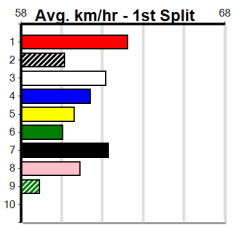

BALLARAT GREYS BINGO EVERY SUNDA

Distance: 450m, Race Type: Tier 3 - Maiden, Total Prizemoney: \$1,530
1st: \$1,000, 2nd: \$320, 3rd: \$160, 4th: \$50

9

3:52PM

(VIC time)

Watchdog Tips: **0 0 0 0** Bet: **.**