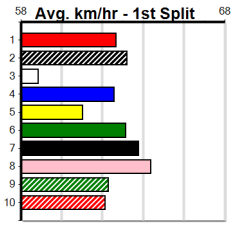

Ballarat

BALLARAT RACE 14

14 (E2)

Distance: 390m, Race Type: Tier 3 - Grade 6, Total Prizemoney: \$1,530
1st: \$1,000, 2nd: \$320, 3rd: \$160, 4th: \$50

5:32PM

(VIC time)

Watchdog Tips: **0 0 0 0** Bet: **0**