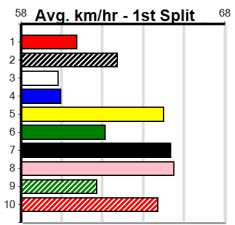

Watchdog Tips: **0 0 0 0** Bet: **.**