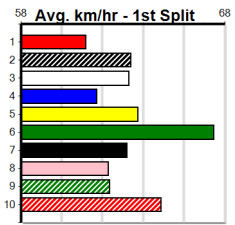

Watchdog Tips: 0 0 0 0 Bet: .