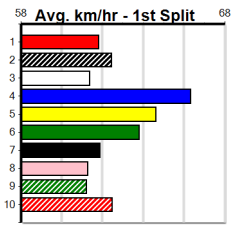

14 RACES TODAY

Distance: 390m, Race Type: Tier 3 - Grade 7, Total Prizemoney: $1,530
1st: $1,000, 2nd: $320, 3rd: $160, 4th: $50

1

1:32PM
(VIC time)

Watchdog Tips: **0 0 0 0** Bet: .