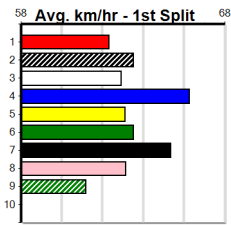

SWEET NETTY'S CATERING

Distance: 545m, Race Type: Grade 5 T3, Total Prizemoney: $1,740
1st: $1,150, 2nd: $360, 3rd: $180, 4th: $50

6
3:00PM
(VIC time)

Watchdog Tips: **0** **0** **0** **0** **Bet:** .