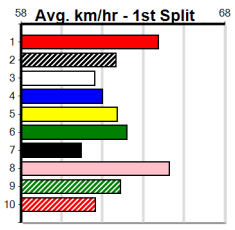

SPORTSBET SAME RACE MULTI

Distance: 450m, Race Type: Grade 5 T3, Total Prizemoney: $1,530
1st: $1,000, 2nd: $320, 3rd: $160, 4th: $50

8

3:35PM
(VIC time)

Watchdog Tips: **0 0 0 0** Bet: **0**