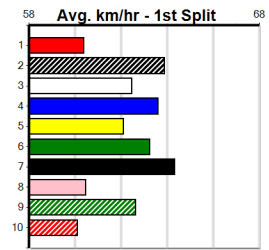

Ballarat
10
4:10PM
(VIC time)

SPORTSBET SET A DEPOSIT LIMIT

Distance: 390m, Race Type: Tier 3 - Maiden, Total Prizemoney: $1,530
1st: $1,000, 2nd: $320, 3rd: $160, 4th: $50

Watchdog Tips: ☐ ☐ ☐ ☐ ☐ Bet: ☐

Form Box	Wgt	Dist	Track	Date	Time	BON	Margin	1st/2nd (Time)	PIR	Checked	Comment	WR	Split 1	S/P	Grade
SMOKEY BOURBSKI (NSW)															
BEBD Dog Feb-23 Sire: FERAL FRANKY Dam: SUNSET BOURBSKI															
Owner(s): D Knight Trainer: Donna Knight (Talbot)															
Winning Distances: < 300m (0) 300 - 399m (0) 400 - 499m (0) 500 - 599m (0) 600 - 699m (0) > 700m (0)															
Winning Weights:															
6th (1)	32.8	460	WGL	R3	20-Sep-24	27.34	25.89	11.00	KIWI ICE CUBE (26.64)		S/777		7.03	$4.40	M
8th (5)	32.7	525	MEP	R2	25-Sep-24	31.36	29.64	11.00	ASTON KOPECK (30.60)		M/4688		5.33	$52.70	M
6th (3)	32.7	450	BAL	R1	02-Oct-24	26.28	25.12	8.50L	PAW WHISPER (25.71)		M/556		6.91	$30.30	M
Last 3 wins NOT included above															

Box History

Bx	1st	2nd	3rd	4th	5th	6th	7th	8th
1							1	
2								
3					1			
4								
5								1
6								
7								
8								

Prize Best $0.00
Starts FSTD
Trk/Dts 3-0-0-0
APM 0-0-0-0

TINKER RAYS [M]															
BEF Dog Oct-22 Sire: WHISKEY RIOT Dam: TINKER JENNY															
Owner(s): Burns Racing (SYN), C Burns, J Burns Trainer: Craig Burns (Balliang)															
Winning Distances: < 300m (0) 300 - 399m (0) 400 - 499m (0) 500 - 599m (0) 600 - 699m (0) > 700m (0)															
Winning Weights:															
8th (3)	29.4	400	GEL	R1	22-Nov-24	23.51	22.27	11.00	BLACK SANDY (22.75)		S/88		8.84	$28.10	M
5th (8)	29.2	400	GEL	R1	28-Nov-24	23.57	22.55	8.00L	BLOW TORCH (23.01)		S/33		8.62	$18.20	MH
6th (2)	29.5	400	GEL	R1	09-Dec-24	23.53	22.41	11.00	RINGWALD (22.82)		S/65		8.78	$13.30	M
Last 3 wins NOT included above															

Box History

Bx	1st	2nd	3rd	4th	5th	6th	7th	8th
1								
2						1		
3								1
4								
5								
6								
7								
8					1			

Prize Best $0.00
Starts FSH
Trk/Dts 3-0-0-0
APM 0-0-0-0

TIPSY BLUEBIRD [M]															
BE Bitch Mar-23 Sire: HOOKED ON SCOTCH Dam: CHUN LI															
Owner(s): Vi Alskar Hundar (SYN), A Lie, J Sharp Trainer: Dylan Sharp (Lara)															
Winning Distances: < 300m (0) 300 - 399m (0) 400 - 499m (0) 500 - 599m (0) 600 - 699m (0) > 700m (0)															
Winning Weights:															
5th (4)	27.0	400	GEL	R1	18-Oct-24	23.37	22.40	7.50L	SUMO SMASH (22.87)		Q/35		8.77	$4.90	M
5th (3)	27.0	390	BAL	R1	30-Oct-24	23.26	21.83	14.00	ASTON BOURKE (22.34)		Q/46		8.76	$9.20	M
4th (1)	27.2	400	WGL	R1	07-Nov-24	23.33	22.67	6.00L	MAGIC OUTLAW (22.93)		Q/24		8.51	$4.10	T3-M
7th (1)	27.4	390	BAL	R1	11-Nov-24	23.34	22.11	7.00L	LONG REEF (22.89)		M/77		8.86	$4.70	T3-M
4th (7)	27.1	390	WBL	R3	25-Nov-24	23.15	22.27	8.50L	MINH JACK (22.56)		M/44		8.94	$7.80	M
5th (7)	27.1	390	WBL	R1	02-Dec-24	23.27	22.17	7.50L	NEIGHBOURS ALARM (22.76)		M/67		9.00	$6.80	M
6th (4)	27.5	400	GEL	R3	10-Dec-24	23.70	22.51	15.00	AVIATION (22.66)		M/67		8.86	$8.90	M
Last 3 wins NOT included above															

Box History

Bx	1st	2nd	3rd	4th	5th	6th	7th	8th
1								
2								1
3								
4					1			
5						1		
6								
7								
8								

Prize Best $100.00
Starts 23.26(3)-30/10/24
Trk/Dts 7-0-0-0
APM 2-0-0-0