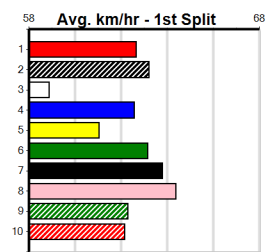

BALLARAT RACE 14

Distance: 390m, Race Type: Tier 3 - Grade 6, Total Prizemoney: $1,530
1st: $1,000, 2nd: $320, 3rd: $160, 4th: $50

Watchdog Tips: [ ] [ ] [ ] [ ] **Bet:** [ ] [ ] [ ] [ ]

Form	Box	Wgt	Dist	Track	Date	Time	BON	Margin	1st/2nd (Time)	PIR	Checked	Comment	WR	Split 1	S/P	Grade	
1	POPPY RICK [6]																
BK		Dog		Aug-22				Sire: FERAL FRANKY		Dam: STEPPING				Trainer: Richard Boehm (Dunolly)			
Owner(s): R Boehm				Winning Distances: < 300m (0) 300 - 399m (1) 400 - 499m (1) 500 - 599m (0) 600 - 699m (0) > 700m (0)													
Winning Weights: 32.2(1) 32.3(1)																	
4th (8)	32.1	425	BEN	R2	06-Nov-24	24.41	23.88	3.75L	ATLAS AMAZON (24.16)	M/333	. . . . .	6.75	$20.90	X67			
7th (2)	32.1	390	BAL	R9	11-Nov-24	22.97	22.11	7.00L	CONNOR'S FLYER (22.49)	M/37	. . . . .	8.53	$2.80	T3-7			
5th (1)	31.8	390	BAL	R10	14-Nov-24	22.98	22.16	7.50L	RELEASED (22.46)	M/66	. . . . .	8.88	$3.60	T3-7			
6th (6)	32.2	410	HOR	R2	19-Nov-24	23.98	23.16	7.50L	ZIPPING TAMIKA (23.48)	M/66	. . . . .	10.78	$14.90	7			
1st (1)	32.2	425	BEN	R9	27-Nov-24	24.33	24.03	0.50L	GREEDY RICH (24.37)	M/111	. . . . .	6.61	$4.60	T3-7			
4th (7)	32.2	410	HOR	R4	03-Dec-24	24.64	23.06	19.00	SOMETHING GOOD (23.36)	M/45	. . . . .	10.64	$9.30	6G			
3rd (5)	32.4	410	HOR	R3	10-Dec-24	23.93	23.06	9.50L	NOVA OWEN (23.29)	M/43	. . . . .	10.59	$83.90	X67			
3rd (6)	32.2	425	BEN	R10	18-Dec-24	24.48	24.15	2.50L	GRANNIE MAY (24.32)	M/322	. . . . .	6.78	$11.50	T3-6			
				Last 3 wins NOT included above													
1st (4)	32.3	390	BAL	R1	21-Oct-24	22.39	22.03	5.00L	GOES UNPUNISHED (22.73)	Q/11	. . . . .	SW	8.56	$5.50	T3-M		
Prize Best Starts Trk/Dts APM $3405.00 22.39(4)-21/10/24 14-2-3-2 6-1-2-0 2867																	

2	PROVOCATION [6]																
BK		Bitch		May-21				Sire: RAW ABILITY		Dam: NEW APOLLO				Trainer: Chris Reynolds (Little River)			
Owner(s): C Reynolds				Winning Distances: < 300m (0) 300 - 399m (1) 400 - 499m (1) 500 - 599m (0) 600 - 699m (0) > 700m (0)													
Winning Weights: 26.4(1) 27.4(1)																	
2nd (8)	27.5	300	HVL	R2	13-Sep-24	17.16	16.77	2.00L	SUPER SEDAN (17.04)	Q/2	. . . . .	4.01	$45.60	T3-RW			
6th (5)	27.7	300	HVL	R10	19-Sep-24	17.42	16.83	5.50L	HALF MAC (17.07)	M/6	. . . . .	SW	4.11	$6.30	T3-7		
6th (6)	27.6	300	HVL	R3	11-Oct-24	17.46	16.95	4.00L	CLASSIC WYNSTAN (17.18)	M/3	. . . . .	4.03	$21.60	T3-7			
4th (6)	27.6	425	BEN	R10	29-Oct-24	24.62	24.05	7.00L	PERFECT SOUL (24.13)	M/344	. . . . .	6.70	$35.80	7			
5th (4)	27.3	425	BEN	R3	04-Nov-24	24.73	23.81	6.50L	KISS ME RUBY (24.31)	M/466	. . . . .	6.72	$14.00	T3-7			
1st (7)	27.4	400	GEL	R11	12-Nov-24	23.11	22.54	4.25L	FAR OUT SCOUT (23.40)	M/21	. . . . .	8.64	$11.50	7			
3rd (8)	27.4	390	BAL	R2	18-Nov-24	22.86	22.32	6.50L	ODYSSEUS BALE (22.41)	M/43	. . . . .	8.61	$31.60	T3-RW			
4th (5)	27.4	400	GEL	R3	26-Nov-24	23.09	22.58	4.75L	YOU WIN (22.76)	M/54	. . . . .	8.55	$32.60	6G			
				Last 3 wins NOT included above													
1st (6)	26.4	300	HVL	R1	23-Jul-24	17.38	16.72	1.00L	FROM ABOVE US (17.44)	M/1	. . . . .	4.07	$8.60	T3-M			
Prize Best Starts Trk/Dts APM $3310.00 22.86(8)-18/11/24 17-2-2-2 2-0-0-1 1882