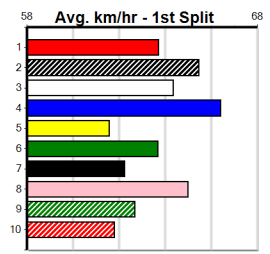

A1 SIGNAGE

Distance: 390m, Race Type: Grade 5 T3, Total Prizemoney: $1,530
1st: $1,000, 2nd: $320, 3rd: $160, 4th: $50

Watchdog Tips:

Bet:

Form Box	Wgt	Dist	Track	Date	Time	BON	Margin	1st/2nd (Time)	PIR	Checked	Comment	WR	Split 1	S/P	Grade

WHATEVER HE SAID [5]

BE Dog Feb-22 Sire: MY REDEEMER Dam: WHATEVER I WANT
Owner(s): W Sutcliffe
Trainer: Patrick Furci (Maribyrnong)
Winning Distances: < 300m (0) 300 - 399m (1) 400 - 499m (5) 500 - 599m (1) 600 - 699m (0) > 700m (0)
Winning Weights: 31.4(1) 31.5(1) 31.7(1) 32.4(1) 32.5(1) 32.7(1) 33.3(1)

5th (2)	32.6	450	BAL	R11	09-Oct-24	26.11	25.19	10.00 PAW LAUREN (25.43)	M/357	.	.	.	6.74	$25.80	5H
6th (5)	32.5	515	SAN	R1	17-Oct-24	30.60	29.22	18.00 LETHAL SNIPER (29.39)	S/8776	.	.	.	5.34	$104.10	5F
6th (3)	33.1	450	BAL	R8	21-Oct-24	25.98	25.58	6.00L BOROUGH BANKER (25.59)	M/577	.	.	.	6.74	$13.40	T3-5
4th (2)	33.0	350	HVL	R8	28-Oct-24	20.02	19.60	2.75L JOSIE'S JEWEL (19.84)	S/6	.	VO	.	6.80	$3.10	5
1st (1)	32.4	450	BAL	R6	31-Oct-24	26.05	25.08	2.00L SQUIGGLY PAPA (26.18)	M/224	.	SW	.	6.69	$1.80	T3-5
2nd (1)	32.6	390	BAL	R6	14-Nov-24	22.85	22.16	1.75L THAT'S A BOODIE (22.74)	M/24	.	.	.	8.69	$3.00	T3-5
8th (5)	33.5	450	BAL	R5	18-Nov-24	26.49	25.44	11.00 PRETTY PANAMA (25.78)	M/136	.	.	.	6.61	$11.10	T3-5
4th (1)	33.5	400	GEL	R4	09-Dec-24	22.98	22.41	2.75L SOMETHING GOOD (22.80)	M/53	.	.	.	8.56	$18.50	5NP

Last 3 wins NOT included above

1st (3)	32.5	460	WGL	R6	15-Aug-24	25.97	25.97	3.00L BUSTER'S DREAM (26.17)	M/211	.	.	.	6.60	$4.90	T3-5
1st (1)	32.7	460	GEL	R8	20-Aug-24	25.95	25.81	3.25L TRICKY DISCO (26.17)	M/121	.	.	.	6.63	$2.00	5
1st (5)	33.3	525	MEP	R6	04-Sep-24	30.52	30.09	1.5L LEROY'S GIRL (30.62)	M/2322	.	SW	.	5.19	$6.00	5

Box History

Bx	1st	2nd	3rd	4th	5th	6th	7th	8th
1	3	1	2	3	1			1
2		1		1	1			1
3	2	1	2			1		
4					1			
5	1				1	2		1
6		1						
7						1		
8	1			2	3	1		1

Prize Best Starts Trk/Dts APM: $14230.00, 22.85(1)-14/11/24, 37-7-4-4, 1-0-1-0, 5812