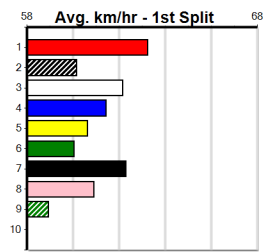

BALLARAT GREYS BINGO EVERY SUNDAY

Distance: 450m, Race Type: Tier 3 - Maiden, Total Prizemoney: $1,530
1st: $1,000, 2nd: $320, 3rd: $160, 4th: $50

Watchdog Tips: ☐ ☐ ☐ ☐ ☐ **Bet:**

Form	Box	Wgt	Dist	Track	Date	Time	BON	Margin	1st/2nd (Time)	PIR	Checked	Comment	WR	Split 1	S/P	Grade

1

ROTHWELL PAUL [M]
BD Dog Jan-23 Sire: ASTON RUPEE Dam: ROTHWELL GAL
Owner(s): M Nash Trainer: Jake Loverso (Little River)
Winning Distances: < 300m (0) 300 - 399m (0) 400 - 499m (0) 500 - 599m (0) 600 - 699m (0) > 700m (0)
Winning Weights:
3rd (1) 35.7 460 GEL R3 19-Jul-24 26.46 25.17 4.25L BRONZE (26.18) M/334 6.84 $6.20 M
4th (3) 36.1 525 MEP R2 07-Aug-24 31.20 29.93 10.00 CRUISING JAMIE (30.51) M/3544 5.30 $8.10 M
2nd (8) 35.4 450 BAL R2 18-Sep-24 25.59 25.18 0.25L REIKO VENUS (25.58) M/212 6.67 $1.80 M
7th (4) 36.0 460 WGL R4 01-Oct-24 26.54 25.54 8.00L ZONNEKEYN (25.98) M/236 6.76 $2.30 MH
4th (7) 36.2 515 SAP R1 21-Oct-24 30.72 29.38 14.00 MILES APART (29.76) M/3664 5.14 $2.50 M
4th (4) 37.9 450 BAL R4 13-Dec-24 25.84 25.26 8.50L RIVERSDALE MICK (25.26) M/334 6.74 $2.50 M
Last 3 wins NOT included above

Box History

Bx	1st	2nd	3rd	4th	5th	6th	7th	8th
1			1					
2								
3				1				
4					1			1
5								
6								
7				1				
8		1						

Prize Best	$1005.00
Starts	25.59(8)-18/9/24
Trk/Dts	6-0-1-1
APM	2-0-1-0
	581

2

HEY ELLA [M]
RF Bitch Mar-22 Sire: FERNANDO BALE Dam: AMELIA ELLA
Owner(s): M Alexander Trainer: Ross Boag (Smythes Creek)
Winning Distances: < 300m (0) 300 - 399m (0) 400 - 499m (0) 500 - 599m (0) 600 - 699m (0) > 700m (0)
Winning Weights:
5th (8) 27.0 390 BAL R4 10-Jul-24 22.91 21.82 8.50L ASTON WASHINGTON S/55 8.89 $12.90 RW
6th (5) 27.1 390 BAL R2 28-Jul-24 23.35 22.75 3.00L TINKER LEE (23.14) M/43 8.58 $6.90 T3-M
2nd (7) 27.5 450 BAL R1 18-Aug-24 26.44 25.68 3.00L IOWA LASS (26.24) M/322 6.96 $8.50 T3-M
8th (6) 27.3 450 BAL R3 23-Aug-24 26.91 25.41 18.00 MY MUM ROCKS (25.65) M/656 6.93 $44.30 M
6th (8) 28.2 450 BAL R2 25-Nov-24 26.49 25.48 7.50L AGON CAMEL (25.98) Q/324 SW 6.86 $7.90 T3-RW
3rd (5) 27.7 390 BAL R1 09-Dec-24 22.94 22.11 12.00 PUGSLEY (22.11) M/33 8.78 $18.00 T3-M
3rd (4) 27.8 390 BAL R2 13-Dec-24 22.75 22.19 4.50L MAJOR LIGHTYEAR (22.44) M/33 8.75 $27.70 M
8th (3) 28.1 390 BAL R1 18-Dec-24 23.02 22.07 12.00 JUMBUK JOZEF (22.19) M/87 8.86 $29.60 M
Last 3 wins NOT included above

Box History

Bx	1st	2nd	3rd	4th	5th	6th	7th	8th
1								
2						1		
3								1
4		1						
5			1			1		
6								1
7	1		1		1	1	1	
8								

Prize Best	$815.00
Starts	26.44(7)-18/8/24
Trk/Dts	11-0-1-2
APM	3-0-1-0
	578

3

SIR WHIP [M]
BK Dog Apr-22 Sire: SH AVATAR Dam: SETTLED
Owner(s): S Hamilton Trainer: Sheldon Hamilton (Smythes Cree
ENG GEL 2024-12-20
Winning Distances: < 300m (0) 300 - 399m (0) 400 - 499m (0) 500 - 599m (0) 600 - 699m (0) > 700m (0)
Winning Weights:
5th (8) 32.1 525 MEP R3 18-Sep-24 31.94 29.87 25.00 SAINT NIFTY (30.20) M/5555 5.31 $36.80 M
3rd (5) 33.8 400 GEL R1 09-Dec-24 23.11 22.41 4.25L RINGWALD (22.82) M/44 8.74 $11.50 M
6th (2) 34.4 450 BAL R5 13-Dec-24 26.38 25.26 12.00 REIKO DAIQUIRI (25.56) M/777 6.96 $4.30 M
Last 3 wins NOT included above

Box History

Bx	1st	2nd	3rd	4th	5th	6th	7th	8th
1								
2						1		
3								
4								
5			1					
6								
7								
8					1			

Prize Best	$260.00
Starts	26.38(2)-13/12/24
Trk/Dts	3-0-0-1
APM	1-0-0-0
	260