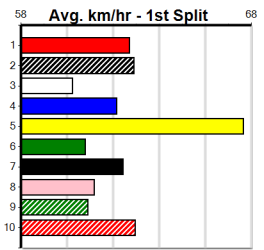

RIDE FOR LUCY

Distance: 390m, Race Type: Tier 3 - Maiden, Total Prizemoney: $1,530
1st: $1,000, 2nd: $320, 3rd: $160, 4th: $50

Watchdog Tips: ☐ ☐ ☐ ☐ ☐ ☐ Bet:

Form	Box	Wgt	Dist	Track	Date	Time	BON	Margin	1st/2nd (Time)	PIR	Checked	Comment	WR	Split 1	S/P	Grade
ASTON ACTION [M]																
BD Dog			Nov-22			Sire: ASTON DEE BEE			Dam: ASTON SAVANNAH			Trainer: Chris Reynolds (Little River)				
Owner(s): R Borda																
Winning Distances: < 300m (0) 300 - 399m (0) 400 - 499m (0) 500 - 599m (0) 600 - 699m (0) > 700m (0)																
Winning Weights:																
3rd (7)	38.3	400	GEL	R2	08-Nov-24	23.42	22.39	8.50L	QUEST FOR SPIRIT (22.84)	M/33	.	.	.	8.72	$32.60	M
2nd (2)	38.7	425	BEN	R2	15-Nov-24	24.55	23.97	3.00L	MAYFAIR JILL (24.36)	M/222	.	.	.	6.70	$32.40	M
2nd (5)	39.3	425	BEN	R1	22-Nov-24	24.62	23.58	2.75L	BLACK FALCON (24.44)	M/122	.	.	.	6.75	$6.00	M
3rd (1)	39.0	425	BEN	R2	27-Nov-24	24.65	24.03	2.75L	LIFE AWAITS (24.46)	M/113	.	.	.	6.76	$1.80	T3-M
Last 3 wins NOT included above																
Prize Best Starts Trk/Dts APM																

Form	Box	Wgt	Dist	Track	Date	Time	BON	Margin	1st/2nd (Time)	PIR	Checked	Comment	WR	Split 1	S/P	Grade
BLACK REALITY [M]																
BK Bitch			Jul-22			Sire: ASTON RUPEE			Dam: WHAT A SURPRISE			Trainer: William Robertson (St Arnaud)				
Owner(s): AS TIME GOES BY (SYN), J D'altorio, R Francis, G Barbara, E Barbara																
Winning Distances: < 300m (0) 300 - 399m (0) 400 - 499m (0) 500 - 599m (0) 600 - 699m (0) > 700m (0)																
Winning Weights:																
4th (2)	27.6	400	WGL	R1	20-Sep-24	23.37	22.68	1.5L	MRS. SMITH (23.27)	M/33	.	.	.	8.58	$15.70	M
6th (1)	27.5	400	WGL	R1	24-Sep-24	23.09	22.39	7.00L	OUR BOY SHANNON (22.61)	M/77	.	.	.	.	$17.10	M
4th (6)	27.3	400	WGL	R3	04-Oct-24	23.74	22.71	6.50L	ROSE OPAL (23.31)	M/56	.	.	.	8.51	$3.30	M
5th (7)	28.1	400	WGL	R2	26-Nov-24	23.94	22.27	18.00	BETTY'S GARDEN (22.74)	M/55	.	.	.	8.84	$8.00	M
4th (6)	28.1	425	BEN	R2	18-Dec-24	25.03	24.15	10.00	ARCADIA BELLE (24.35)	S/755	.	.	.	6.87	$12.10	T3-M
Last 3 wins NOT included above																
Prize Best Starts Trk/Dts APM																

Form	Box	Wgt	Dist	Track	Date	Time	BON	Margin	1st/2nd (Time)	PIR	Checked	Comment	WR	Split 1	S/P	Grade
CRANSBERG DASH [M]																
BK Dog			Jan-23			Sire: ICE COOL KAEDYN			Dam: GALWAY LIGHTS			Trainer: Scott Millard (Kyneton)				
Owner(s): Millard Racing Group (SYN), S Millard, C Millard, D Millard																
Winning Distances: < 300m (0) 300 - 399m (0) 400 - 499m (0) 500 - 599m (0) 600 - 699m (0) > 700m (0)																
Winning Weights:																
7th (1)	31.4	390	SHP	R2	11-Nov-24	23.67	21.77	15.00	FLYING ROCCO (22.65)	Q/36	.	.	.	8.86	$12.60	M
7th (4)	31.4	390	BAL	R1	21-Nov-24	23.35	21.93	9.50L	BELFAST SPOT (22.69)	S/46	.	.	.	8.87	$119.50	M
5th (1)	31.2	300	HVL	R1	27-Nov-24	17.45	16.81	3.25L	MY MATE TRINNY (17.22)	M/4	.	.	.	4.11	$15.40	M
5th (6)	31.1	300	HVL	R1	13-Dec-24	17.37	16.78	1.5L	JOHNNY'S REVENGE (17.27)	S/7	.	.	.	4.18	$22.40	T3-M
3rd (1)	31.4	300	HVL	R1	17-Dec-24	17.68	17.06	2.25L	BABY SHAKA (17.53)	S/7	.	.	.	4.35	$2.50	M
Last 3 wins NOT included above																
Prize Best Starts Trk/Dts APM