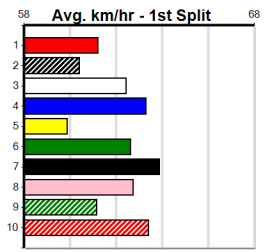

(VIC time)

ONE MORE RACE TO GO

Distance: 450m, Race Type: Tier 3 - Grade 6, Total Prizemoney: $1,530
1st: $1,000, 2nd: $320, 3rd: $160, 4th: $50

Watchdog Tips:

Bet:

PAW CASSIAN (NSW)[6]
RF Dog Jul-22 Sire: ALLEN DEED Dam: FANTA BALE
Owner(s): G and S MANNION (SYN), G Mannion, S Mannion Trainer: Gary Mannion (Gordon)
Winning Distances: < 300m (0) 300 - 399m (2) 400 - 499m (0) 500 - 599m (0) 600 - 699m (0) > 700m (0)
Winning Weights: 32.7(1) 33.0(1)

ST	(-)	32.9	515	SAP	15-Jul-24	30.37	8.50L	Trial Cleared	M/4344	. . .	4of5	. . .	ST
4th	(3)	33.0	515	SAP	R1 22-Jul-24	31.50	29.48	12.00 CANYA VIVI (30.68)	M/6325	. . .	VO	5.32	$5.70 M
ST	(-)	33.5	390	BAL	14-Oct-24	22.59	. . .	2.75L Trial Cleared	M/33	. . .	3of5	8.62	. . . ST
1st	(4)	32.7	390	BAL	R1 07-Nov-24	22.69	22.07	1.75L HARLOW'S BOY (22.81)	M/22	. . .	SW	8.67	$5.00 M
2nd	(3)	32.7	390	BAL	R9 21-Nov-24	22.73	21.93	7.00L ASTON DOLLAR (22.26)	M/43	. . .	. . .	8.77	$4.40 7
1st	(8)	33.0	390	BAL	R11 25-Nov-24	22.45	22.22	0.25L SPICY MADAM (22.47)	M/44	. . .	VO	8.67	$4.70 T3-7
6th	(6)	33.3	450	BAL	R8 13-Dec-24	25.82	25.26	3.00L PRETTY FOLLIE (25.62)	M/555	. . .	. . .	6.75	$40.10 6G
8th	(6)	32.9	390	BAL	R3 18-Dec-24	23.17	22.07	16.00 SNOWBALL ONE (22.07)	Q/78	. . .	. . .	8.82	$31.40 X67

Last 3 wins NOT included above

Bx	1st	2nd	3rd	4th	5th	6th	7th	8th
1								
2								
3		1		1				
4	1							
5								
6						1	1	1
7							1	
8	1							

Prize Best	$3265.00
Starts	25.82(6)-13/12/24
Trk/Dts	10-2-2-0
APM	2-0-0-0
	2666

HUSTLE NINA [6]
RF Bitch Mar-21 Sire: BARCIA BALE Dam: MEPUNGA PRUE
Owner(s): C Stanton Trainer: Nikkole Weightman (Clunes)
Winning Distances: < 300m (0) 300 - 399m (1) 400 - 499m (1) 500 - 599m (0) 600 - 699m (0) > 700m (0)
Winning Weights: 29.0(1) 30.3(1)

6th	(4)	29.8	390	BAL <th>R3 23-Oct-24 <th>23.14</th> <th>21.71</th> <th>9.50L RUBY'S SHOW (22.50) <th>M/77</th> <th>. . .</th> <th>. . .</th> <th>8.76</th> <th>$13.10 RW</th> </th></th>									
6th	(7)	30.0	390	BAL	R14 31-Oct-24	23.15	22.23	14.00 PAW XENA (22.23)	S/77	. . .	W	8.98	$103.80 6G
4th	(3)	30.2	425	BEN	R5 06-Nov-24	24.71	23.88	12.00 ROWDY'S BEAST (23.88)	M/454	. . .	. . .	6.77	$38.30 6G
6th	(7)	30.4	390	BAL	R3 11-Nov-24	23.42	22.11	11.00 KISS ME RUBY (22.68)	M/88	. . .	. . .	8.90	$29.30 T3-6
4th	(6)	30.1	390	BAL	R4 14-Nov-24	22.83	22.16	7.00L DELL MISTER (22.36)	M/55	. . .	. . .	8.69	$43.90 T3-6
5th	(3)	30.1	400	GEL	R2 03-Dec-24	23.63	22.66	6.50L MINH JACK (23.20)	M/65	. . .	. . .	8.94	$23.20 T3-RW
2nd	(6)	29.8	390	BAL	R11 09-Dec-24	22.64	22.11	4.00L BOMBSHELL BANJO (22.36)	M/22	. . .	SW	8.61	$16.20 T3-6
5th	(4)	29.8	425	BEN	R5 18-Dec-24	24.94	24.15	7.50L MISS YOUR KISS (24.44)	M/666	. . .	. . .	6.76	$8.40 T3-6

Last 3 wins NOT included above

1st	(6)	29.0	410	HOR <th>R2 29-Apr-23 <th>23.54</th> <th>23.24</th> <th>2.75L CRUSOE MAGIC (23.71) <th>M/22 <th>. . .</th> <th>. . .</th> <th>10.56</th> <th>$12.60 M</th> </th></th></th>									
1st	(1)	30.3	390	BAL	R4 29-Jul-23	22.53	22.28	5.50L PAPEETE BALE (22.89)	M/11	. . .	. . .	8.64	$5.60 7

Bx	1st	2nd	3rd	4th	5th	6th	7th	8th
1	1	3	1				1	
2	2	1	1	3				1
3	1	1	2	3				1
4	1	1	2	1				1
5	1	1	2	1	3			
6	1	2	1	3				2
7	1	2	1	4				
8	1		3	1	2			

Prize Best	$8050.00
Starts	25.75(3)-7/8/23
Trk/Dts	61-2-11-6
APM	7-0-1-0
	1571