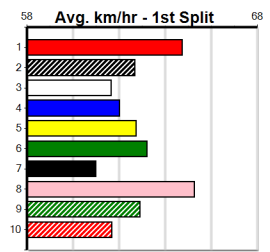

SPORTSBET SAME RACE MULTI

Distance: 450m, Race Type: Grade 5 T3, Total Prizemoney: $1,530
1st: $1,000, 2nd: $320, 3rd: $160, 4th: $50

Watchdog Tips:

Bet:

Form Box Wgt Dist Track Date Time BON Margin 1st/2nd (Time) PIR Checked Comment W/R Split 1 S/P Grade

IVORY NARWHAL [5]
BK Dog Oct-22 Sire: VULTURI Dam: LALA IVORY
Owner(s): D Knight
Trainer: Donna Knight (Talbot)
Winning Distances: < 300m (0) 300 - 399m (0) 400 - 499m (2) 500 - 599m (1) 600 - 699m (0) > 700m (0)
Box History table and Prize Best Starts table included.

SCALA BLACK [5]
BKW Dog Jun-21 Sire: BEAST UNLEASHED Dam: ZIPPING KELLY
Owner(s): L Scala
Trainer: Laurence Scala (Eynesbury)
Winning Distances: < 300m (0) 300 - 399m (1) 400 - 499m (0) 500 - 599m (2) 600 - 699m (0) > 700m (0)
Box History table and Prize Best Starts table included.

ABRAXAS BALE [5] Biks
BD Dog Apr-22 Sire: CHRISTO BALE Dam: DYNA ROMY
Owner(s): L Harris
Trainer: Luke Harris (Devon Meadows)
Winning Distances: < 300m (0) 300 - 399m (1) 400 - 499m (1) 500 - 599m (1) 600 - 699m (0) > 700m (0)
Box History table and Prize Best Starts table included.

URANO BALE (NSW)[5]
DKBD Dog Apr-22 Sire: CHRISTO BALE Dam: DYNA ROMY
Owner(s): A Mooney
Trainer: Andrew Mooney (Amherst)
Winning Distances: < 300m (0) 300 - 399m (1) 400 - 499m (3) 500 - 599m (0) 600 - 699m (0) > 700m (0)
Box History table and Prize Best Starts table included.

ALICE FROM VENUS [5]
BD Bitch May-22 Sire: TOMMY SHELBY Dam: OSAKALAKA
Owner(s): C Knott
Trainer: Cameron Knott (Mount Camel)
Winning Distances: < 300m (0) 300 - 399m (1) 400 - 499m (2) 500 - 599m (0) 600 - 699m (0) > 700m (0)
Box History table and Prize Best Starts table included.