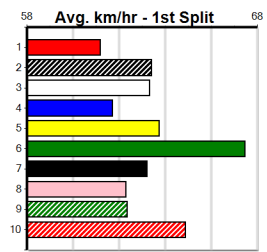

TUDOR ELECTRICAL

Distance: 390m, Race Type: Grade 5 T3, Total Prizemoney: $1,530
1st: $1,000, 2nd: $320, 3rd: $160, 4th: $50

Watchdog Tips:

Bet:

Form Box	Wgt	Dist	Track	Date	Time	BON	Margin	1st/2nd (Time)	PIR	Checked	Comment	WR	Split 1	S/P	Grade

ROXY SMIRNOFF [5]

WBE Dog Jan-19 Sire: FERNANDO BALE Dam: FANTASTIC ROXY
Owner(s): D Knight
Trainer: Donna Knight (Talbot)

Winning Distances: < 300m (0) 300 - 399m (0) 400 - 499m (4) 500 - 599m (15) 600 - 699m (0) > 700m (0)

Winning Weights: 28.6(1) 28.9(1) 29.5(1) 29.6(2) 29.9(2) 30.0(1) 30.1(2) 30.3(1) 30.4(2) 30.6(1) 30.7(2) 30.8(1) 31.0(2)

Box	1st	2nd	3rd	4th	5th	6th	7th	8th
1	6	4	5	13	6	2	1	1
2	4	4	3	3	4	4	1	1
3	2	3	5	1	5	1	1	1
4	3	3	2	4	4	1	4	2
5	2	1	2	2	2	5	1	1
6	2	1	6	5	2	1	2	2
7	1	6	7	3	3	3	2	2
8	2	8	4	6	4	3	1	1

Prize Best Starts Trk/Dts APM: $60355.00, 22.61(2)-9/9/24, 184-19-16-31, 5-0-0-3, 2626

BIG CONE TONE [5]

BK Dog Feb-22 Sire: BERNARDO Dam: BUSH BLOSSOM
Owner(s): P Notaro
Trainer: Billy Mcrae (Smythes Creek)

Winning Distances: < 300m (0) 300 - 399m (4) 400 - 499m (4) 500 - 599m (0) 600 - 699m (0) > 700m (0)

Winning Weights: 30.6(1) 30.9(1) 31.0(2) 31.4(1) 32.1(1) 32.3(1) 32.5(1)

Box	1st	2nd	3rd	4th	5th	6th	7th	8th
1	1	2	1	2	3			
2				3	1			
3	1	2	1	1	1	1	1	1
4	1	1	1	1	1	2		
5				1	1	1		
6	1	2	1	2	1	1	1	1
7	1	2	1	1	1	1	1	1
8	4	2	1	1	1	1	1	1

Prize Best Starts Trk/Dts APM: $16855.00, 22.27(8)-2/11/23, 47-8-7-5, 17-3-4-2, 2517

ASTON KEIKO [5]

BD Bitch Oct-21 Sire: ASTON DEE BEE Dam: ASTON GEISHA
Owner(s): R Borda
Trainer: Glenn Campbell (Anakie)

Winning Distances: < 300m (0) 300 - 399m (3) 400 - 499m (0) 500 - 599m (0) 600 - 699m (0) > 700m (0)

Winning Weights: 28.1(1) 28.7(1) 28.8(1)

Box	1st	2nd	3rd	4th	5th	6th	7th	8th
1	1	1	1	1	1	1	1	1
2		1	2	1			1	
3				1	2			
4						1		
5	1		1					
6								1
7					1			
8	1					1		

Prize Best Starts Trk/Dts APM: $4070.00, 22.26(8)-15/1/24, 17-3-1-1, 8-2-0-1, 459

KISS ME RUBY (QLD)[5]

BK Bitch Jan-22 Sire: FLYING FIRED UP Dam: KISS AN' ROLL
Owner(s): T Boehmke
Trainer: Thomas Boehmke (Narewillcock)

Winning Distances: < 300m (0) 300 - 399m (1) 400 - 499m (2) 500 - 599m (0) 600 - 699m (0) > 700m (0)

Winning Weights: 23.1(2) 23.5(1)

Box	1st	2nd	3rd	4th	5th	6th	7th	8th
1			1					
2								
3	1					1	1	1
4	2						1	
5					1			
6						1	2	
7		1						
8			1	2	1		1	1

Prize Best Starts Trk/Dts APM: $4945.00, 22.68(4)-11/1/24, 20-3-0-4, 4-1-0-0, 2423

GOT IMMUNITY [5]

F Bitch Dec-22 Sire: BLACK MAGIC OPAL Dam: IMMUNITY
Owner(s): SEE THE DREAM (SYN), S Buccilli, B Buccilli
Trainer: Kate Gorman (Tanjil South)

Winning Distances: < 300m (0) 300 - 399m (1) 400 - 499m (2) 500 - 599m (0) 600 - 699m (0) > 700m (0)

Winning Weights: 27.2(2) 27.3(1)

Box	1st	2nd	3rd	4th	5th	6th	7th	8th
1								
2								1
3	1							
4				1		1		
5								
6	1			1				1
7	1					1		
8								1

Prize Best Starts Trk/Dts APM: $3100.00, FSH, 10-3-0-0, 0-0-0-0, 2880