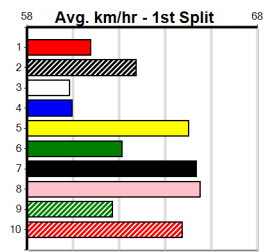

EUREKA CONCRETE

Distance: 390m, Race Type: Grade 5 T3, Total Prizemoney: $1,530
1st: $1,000, 2nd: $320, 3rd: $160, 4th: $50

Watchdog Tips:

Bet:

Table with columns: Form Box, Wgt, Dist, Track, Date, Time, BON, Margin, 1st/2nd (Time), PIR, Checked, Comment, WR, Split 1, S/P, Grade

Hotspot Hero [5]
BK Dog Jan-21 Sire: BARCIA BALE Dam: WYNBURN LUCIFER
Owner(s): Bris Vegas (SYN), D Robinson, P Robinson, M Fowlie, J Humphries, T Baker, M Robinson, B Atki
Trainer: Brett Hare (Greendale)
Winning Distances: < 300m (0) 300 - 399m (2) 400 - 499m (1) 500 - 599m (0) 600 - 699m (0) > 700m (0)
Winning Weights: 34.9(1) 35.0(1) 35.7(1)
Box History table and Prize Best Starts table included.

My Girl Piper [5]
BK Bitch Jun-21 Sire: FABREGAS Dam: SHE'S WICKED
Owner(s): D Weightman
Trainer: Daryl Weightman (Dean)
Winning Distances: < 300m (0) 300 - 399m (1) 400 - 499m (4) 500 - 599m (0) 600 - 699m (0) > 700m (0)
Winning Weights: 28.6(1) 28.7(1) 28.8(1) 29.0(1) 30.1(1)
Box History table and Prize Best Starts table included.

Mr. Flash (NSW)[5]
BK Dog Nov-21 Sire: FLYING RICCIARDO Dam: FANTASTIC DAISY
Owner(s): D Pace
Trainer: Paul Pace (Scarsdale)
Winning Distances: < 300m (0) 300 - 399m (2) 400 - 499m (3) 500 - 599m (0) 600 - 699m (0) > 700m (0)
Winning Weights: 32.4(1) 32.5(1) 32.9(1) 33.0(1) 33.5(1)
Box History table and Prize Best Starts table included.

Lala Speed [5]
RBD Dog May-21 Sire: KC AND ALL Dam: LALA SHIM
Owner(s): G Mitchell
Trainer: Donna Knight (Talbot)
Winning Distances: < 300m (0) 300 - 399m (3) 400 - 499m (0) 500 - 599m (0) 600 - 699m (0) > 700m (0)
Winning Weights: 34.9(1) 35.1(1) 35.4(1)
Box History table and Prize Best Starts table included.

Foxy Faun [5]
BD Bitch Aug-21 Sire: HARD STYLE RICO Dam: FAUN FLAME
Owner(s): CCL (SYN), C Jackson, C Taylor, L Taylor
Trainer: Kate Jackson (Kamarooka)
Winning Distances: < 300m (0) 300 - 399m (2) 400 - 499m (1) 500 - 599m (0) 600 - 699m (0) > 700m (0)
Winning Weights: 27.6(1) 27.8(1) 28.5(1)
Box History table and Prize Best Starts table included.