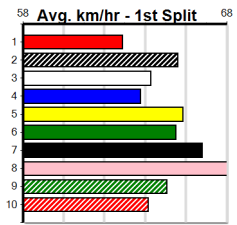

DREAMCHASERS - TICKETS ON SALE NO

Distance: 390m, Race Type: Mixed 6/7, Total Prizemoney: $2,925
1st: $1,950, 2nd: $600, 3rd: $300, 4th: $75

GOT A MESSAGE (8) came out running in her top debut win here last start and she could improve further if she finds the arm again. WALLS OF JERICHO (4) recorded a solid win at his first look here last week and he can challenge again.

Watchdog Tips: 8 4 5 3 Bet: Quinella 4/8 ($10 for 1000%)

Main table containing race details for 10 races, including horse names, trainers, owners, and winning boxes.