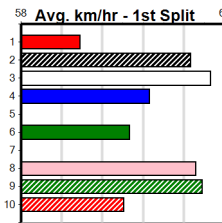

13 RACES TONIGHT

Distance: 390m, Race Type: Maiden, Total Prizemoney: $2,535
1st: $1,680, 2nd: $520, 3rd: $260, 4th: $75

1
1:59PM
(VIC time)

WEST ON BEATTIE (3) recorded a solid debut placing here last start and he looks like the one to beat in this. LA VISTA EXPRESS (2) has posted good placings here in her last two starts and she could be the main danger here.

Watchdog Tips: **3** **2** **1** **5** **Bet:** **Box Quinella 1,2,3 ($10 for 333.33%)**