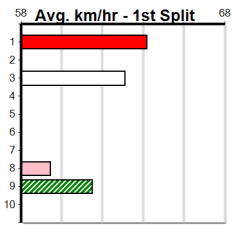

ELITE COLLARS & LEADS

Distance: 390m, Race Type: Maiden, Total Prizemoney: $2,535
1st: $1,680, 2nd: $520, 3rd: $260, 4th: $75

3

2:29PM

(VIC time)

BRIELLE (6) is a well bred type who is in good hands and she is sure to be well educated for her debut today. BULLET FORCE (7) is out of a litter than has shown ability so far and she could be right in the finish on debut.

Watchdog Tips:

6

7

3

1

Bet:

Win 6