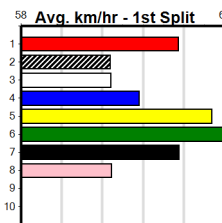

RSN GREY AREAS - WEDNESDAY & FRID

Distance: 450m, Race Type: Mixed 6/7, Total Prizemoney: \$2,925
 1st: \$1,950, 2nd: \$600, 3rd: \$300, 4th: \$75

9

4:47PM

(VIC time)

ACQUISITION (6) flew early in his top debut win here last start and he looks like the one to beat again in this. REPRESENT (7) is racing really well, a win here would not surprise.