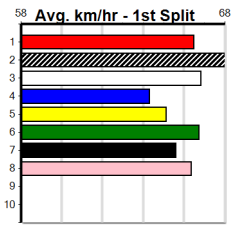

FREE ENTRY @ THE DOGS

Distance: 390m, Race Type: Free For All, Total Prizemoney: $3,360
1st: $2,250, 2nd: $690, 3rd: $345, 4th: $75

11

5:27PM

(VIC time)

RIENDO (2) is one of the most reliable beginners on the provincial circuit and she looks set to find the arm again and will be hard to reel in. TALCOTT BALE (7) has recorded explosive wins in 2 of his last 3 starts and he can make his presence felt.

Watchdog Tips: **2** **7** **4** **8** **Bet:** **Trifecta 2/7/4,5,8 ($10 - 333.33%)**