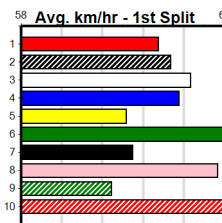

SPORTSBET FINAL

Distance: 450m, Race Type: Mixed 6/7 Final, Total Prizemoney: $3,360
1st: $2,250, 2nd: $690, 3rd: $345, 4th: $75

5

3:15PM

(VIC time)

REVITALISE (8) scorched the sand here in his last start win and he looks like the one to beat again today. TALK IS CHEAP (6) posted some explosive straight wins in recent times and he could be the main danger in this.

Watchdog Tips: **8** **6** **2** **7** **Bet:** **Trifecta 2,6,8/2,6,8/2,6,7,8 ($10 - 83.33%)**