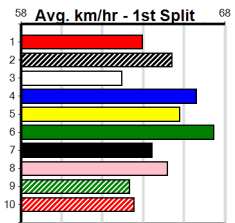

Shepparton

SHEPPARTON RACE 13

Distance: 390m, Race Type: Grade 5, Total Prizemoney: $2,925
1st: $1,950, 2nd: $600, 3rd: $300, 4th: $75

13 (E1)

6:02PM

(VIC time)

SETTLEMENT DAY (8) will find this much easier than his most recent racing and he could have a bit too much class for his rivals here. HARTNEY (1) can explode soon after box rise in his races and he could pour on the pressure with any luck.

Watchdog Tips:

8

1

4

2

Bet:

Win 8