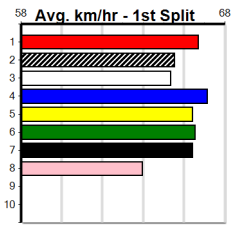

GPP LASER3300

Distance: 450m, Race Type: Mixed 4/5, Total Prizemoney: $3,360
1st: $2,250, 2nd: $690, 3rd: $345, 4th: $75

8

4:22PM

(VIC time)

AUGUSTUS FINCH (1) is a star chaser who is drawn to find the arm soon after box rise in this and he looks very hard to beat after wins in his last 5 starts. DESCRIPTION (4) can race on the speed throughout and he looks like the danger here.

Watchdog Tips: **1** **4** **3** **7** **Bet:** **Trifecta 1/3,4/3,4,5,7 ($10 - 166.67%)**