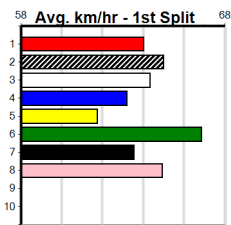

SHEPPARTON WORKWEAR & SAFETY

Distance: 450m, Race Type: Grade 5, Total Prizemoney: \$2,925
 1st: \$1,950, 2nd: \$600, 3rd: \$300, 4th: \$75

7

3:59PM

(VIC time)

PAT'S BOY (7) recorded explosive wins here in 2 of his last 3 starts and he may only need an ounce of luck in running to salute again. BUCK SHINES (6) was a solid all the way winner 2 starts back and he looks like the main danger here.