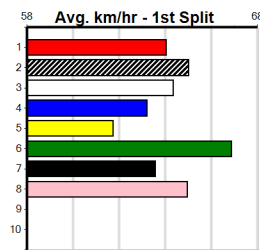

Distance: 450m, Race Type: Grade 5, Total Prizemoney: $2,925
1st: $1,950, 2nd: $600, 3rd: $300, 4th: $75

PAT'S BOY (7) recorded explosive wins here in 2 of his last 3 starts and he may only need an ounce of luck in running to salute again. BUCK SHINES (6) was a solid all the way winner 2 starts back and he looks like the main danger here.

Watchdog Tips: **7** **6** **8** **3** **Bet:** Trifecta 6,7/6,7,8/1,3,6,7,8 ($10 - 83.33%)

1

MIST FRED [5] **May get buried back early in this, needs luck.** **$8.50**

BK Dog Jan-21 Sire: DROOPYS BUICK Dam: SHIMA MIST Trainer: Darren Burkett (Girgarre)

Owner(s): D Burkett

Winning Distances: < 300m (0) 300 - 399m (3) 400 - 499m (3) 500 - 599m (0) 600 - 699m (0) > 700m (0)

Winning Weights: 33.9(1) 34.4(1) 34.5(1) 34.7(1) 35.2(1) 35.5(1)

Rank	Dist	Wgt	Sex	Age	Date	Time	Margin	1st/2nd (Time)	PIR	Checked	Comment	WR	Split 1	S/P	Grade
3rd	(1)	35.2	390	SHF	R11	07-Oct-24	22.62	22.08	4.00L LEAP OF FAITH (22.34)	M/55			8.85	$9.10	5H
3rd	(4)	35.9	450	SHF	R8	10-Oct-24	25.83	25.67	2.50L FRYPAN LOMAR (25.67)	M/433			6.85	$5.20	5
1st	(4)	35.5	450	SHF	R8	24-Oct-24	25.59	25.59	1.25L ALFIE ABALONE (25.67)	M/221			6.73	$12.40	5
3rd	(7)	35.5	450	SHF	R13	28-Oct-24	25.58	25.13	2.75L ESPECIAL PIP (25.40)	M/444			6.71	$15.60	5
8th	(5)	35.3	450	SHF	R11	01-Nov-24	26.15	25.11	13.00L LILYDALE (25.25)	M/678			6.92	$24.70	5
6th	(8)	35.5	450	SHF	R6	16-Nov-24	25.91	25.20	6.00L WANDANA LAD (25.51)	M/766			6.82	$11.60	5
5th	(2)	35.9	450	SHF	R11	25-Nov-24	25.98	24.93	2.75L SOUTHERN LAW (25.80)	M/465		SW	6.96	$6.70	5
4th	(2)	35.9	450	SHF	R8	05-Dec-24	25.74	25.51	3.5L SUPER NUGGET (25.51)	M/555			6.79	$42.10	T3-5

Last 3 wins NOT included above

1st	(8)	34.4	385	SHF	R2	03-Jul-23	22.20	21.76	1.25L KRAKEN FORCE (22.28)	M/11			8.43	$2.80	X67
1st	(6)	34.7	450	SHF	R8	08-Feb-24	25.83	25.34	0.05L GENERAL PAYTON (25.83)	M/222			6.76	$2.30	5
1st	(6)	35.2	450	SHF	R6	11-Jul-24	25.88	25.68	2.25L VALLETTA DIVA (26.03)	M/331			6.99	$5.80	T3-5

Box History

Bx	1st	2nd	3rd	4th	5th	6th	7th	8th
1		2	2	1	1			
2		1	1	2	1			
3	1			1	1			1
4	2	2	1		2			1
5		1	1					2
6	2	1	1	1	2	1		1
7		1	1	3	2	2		1
8	1	3	1					

Prize Best Starts Trk/Dts APM: $17130.00, 25.57(5)-22/5/23, 56-6-11-9, 34-3-8-7, 3229