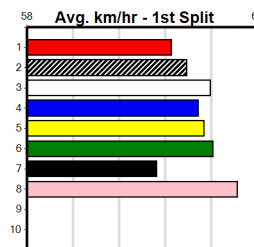

CKH PAINTING

Distance: 450m, Race Type: Grade 5, Total Prizemoney: $2,925
1st: $1,950, 2nd: $600, 3rd: $300, 4th: $75

DELATITE BEAST (8) can cross early and find the arm in this and he may prove hard to reel in after some solid efforts of late. NAYELI (5) can explode soon after box rise in her races and she could make her presence felt here.

Watchdog Tips: 8 5 3 7 **Bet:** Win 8

1

SLOAN STREET [5] **$8.00**
F Bitch Jun-22 **Solid win from this draw last start, must respect.**
Owner(s): R Mcmillan **Sire: BERNARDO Dam: SUFFRAGETTE**
Trainer: Jordan Formosa (Heathcote)
Winning Distances: < 300m (0) 300 - 399m (1) 400 - 499m (3) 500 - 599m (0) 600 - 699m (0) > 700m (0)
Winning Weights: 27.9(1) 28.0(1) 28.1(2)

Box	1st	2nd	3rd	4th	5th	6th	7th	8th
1	1	1	2	1	1			
2								
3		1		1				
4	1							
5	1		1	1	1			1
6	1		1			2		
7				1				
8		1			1			1

Prize Best Starts Trk/Dts APM
$6765.00
25.67(1)-22/8/24
22-4-3-4
5-0-1-1
4325

2

ARTS INFERNO [5] **$10.00**
F Dog Oct-20 **Much better than his form may read, cannot dismiss**
Owner(s): FULHAM BRIDGE (SYN), A Duncan, J Chilcott, J Duncan **Sire: AUSSIE INFRARED Dam: RAGIN' FORCE**
Trainer: Josh Duncan (Mount Camel)
Winning Distances: < 300m (0) 300 - 399m (2) 400 - 499m (12) 500 - 599m (3) 600 - 699m (0) > 700m (0)
Winning Weights: 28.6(1) 28.7(1) 29.1(2) 29.2(3) 29.3(2) 29.4(1) 29.5(1) 30.2(1) 30.3(2) 30.4(1) 30.5(1) 31.5(1)

Box	1st	2nd	3rd	4th	5th	6th	7th	8th
1	2	3	2	2	3	1		2
2	1	3	4	1	1	3		1
3	2	4	1	1	3	3		3
4	3	4	2	1				1
5	1	1	1	1	1	1	2	2
6	4	3	2	2				1
7	1	4	2	3	1	3	2	
8	3	1	1	2	2			2

Prize Best Starts Trk/Dts APM
$36800.00
25.43(1)-28/10/24
115-17-19-17
24-4-3-3
4727

3

OUR ALAMO (NSW)[5] **$3.40**
BK Dog Nov-22 **Explosive win here 3 starts back, chance if steps.**
Owner(s): M Katsiris **Sire: ASTON RUPEE Dam: QUEEN OF ZIEMS**
Trainer: Michael Katsiris (Thomastown)
Winning Distances: < 300m (2) 300 - 399m (1) 400 - 499m (2) 500 - 599m (0) 600 - 699m (0) > 700m (0)
Winning Weights: 36.7(1) 36.8(1) 36.9(1) 37.1(1) 37.3(1)

Box	1st	2nd	3rd	4th	5th	6th	7th	8th
1	1			1				1
2								
3	1					1		
4			1					
5	1		1					1
6								1
7								
8	2			1				1

Prize Best Starts Trk/Dts APM
$8420.00
25.33(8)-16/1/24
16-5-0-3
4-1-0-1
5523

4

BOROUGH SALTS [5] **$21.00**
WBK Bitch Jun-21 ***** SCRATCHED *****
Owner(s): M Ebeyer **Sire: FERNANDO BALE Dam: MAGIC MOON DUST**
Trainer: Cynthia O'brien (Broadford)
Winning Distances: < 300m (0) 300 - 399m (1) 400 - 499m (5) 500 - 599m (2) 600 - 699m (0) > 700m (0)
Winning Weights: 26.3(3) 26.4(2) 26.7(1) 26.8(2)

Box	1st	2nd	3rd	4th	5th	6th	7th	8th
1	1	1	2	2				1
2	2				2	1	1	
3	1	1	1	2	3	1		
4	1	2				1	1	
5		1				1	2	
6	2		1	2	1		1	1
7	2	1	1			1		
8		5	1					1

Prize Best Starts Trk/Dts APM
$21070.00
25.52(1)-28/10/24
52-8-11-6
10-1-4-1
6040

5

NAYELI [5] **$4.00**
BK Bitch Sep-21 **Can explode soon after box rise, major player.**
Owner(s): C Madigan **Sire: BARCIA BALE Dam: MARLEY SPRITE**
Trainer: Chelsi Madigan (Golden Square)
Winning Distances: < 300m (0) 300 - 399m (2) 400 - 499m (6) 500 - 599m (0) 600 - 699m (0) > 700m (0)
Winning Weights: 28.1(2) 28.4(2) 28.5(1) 28.6(1) 29.0(2)

Box	1st	2nd	3rd	4th	5th	6th	7th	8th
1	1	1	1		1			1
2	1	1	4					1
3	2	1						
4	2	1			1			
5		1			1			
6	1					1		
7	1	1		1	1			
8	1							

Prize Best Starts Trk/Dts APM
$22720.00
25.48(1)-19/8/24
26-8-4-6
2-0-1-0
4101