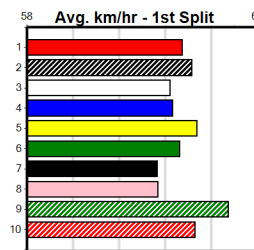

BYERS ELECTRICAL

Distance: 390m, Race Type: Grade 5, Total Prizemoney: $2,925
1st: $1,950, 2nd: $600, 3rd: $300, 4th: $75

BEAR LEE TIME (4) can explode once into full stride in her races and she may prove hard to hold out with an ounce of luck. JOEY TWO TIMES (5) can come out running and he looks like the clear danger after good wins in his last 2 starts.

Watchdog Tips: 4 5 8 3 Bet: Win 4

Form Box Wgt Dist Track Date Time BON Margin 1st/2nd (Time) PIR Checked Comment W/R Split 1 S/P Grade

YELLOW HAWK [5] Top placing here 2 back when led, must respect. $5.50
BD Dog Feb-21 Sire: SUPERIOR PANAMA Dam: BOBBY SOXER
Owner(s): H Wetzels
Trainer: Hubertus Wetzels (Northwood)

Box History table and Prize Best Starts Trk/Dts APM for Yellow Hawk

DRAGONELLE [5] Solid Sale placing last start, place hopes here. $6.00
BK Bitch Nov-22 Sire: EXPLOSIVE BOY Dam: COCO NOVA
Owner(s): L Edgerton
Trainer: Jordan Mcquillen (Lara)

Box History table and Prize Best Starts Trk/Dts APM for Dragonelle

ZERO KILLER [5] Can race in a forward position in this, threat. $5.50
RF Dog Oct-22 Sire: FERNANDO BALE Dam: FABRIOLA ZERO
Owner(s): FISHOUNDS (SYN), D Fisher, S Fisher
Trainer: Simone Fisher (Lara)

Box History table and Prize Best Starts Trk/Dts APM for Zero Killer

BEAR LEE CRIME [5] Can explode soon after box rise, hard to hold out. $5.00
BD Bitch Feb-20 Sire: BLACK BEAR LEE Dam: INMATE
Owner(s): A Powell
Trainer: Adele Powell (Stanhope)

Box History table and Prize Best Starts Trk/Dts APM for Bear Lee Crime

JOEY TWO TIMES (NSW)[5] Can come out running, good wins last 2, danger. $5.50
BK Dog Mar-22 Sire: SHIMA SHINE Dam: ZULU SUCCESS
Owner(s): N Lalli
Trainer: Clint Colaiacovo (Glenfield Park)

Box History table and Prize Best Starts Trk/Dts APM for Joey Two Times

1

2

3

4

5