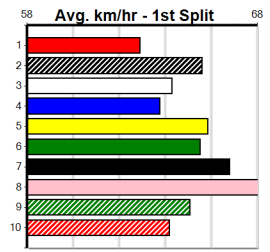

DREAMCHASERS - TICKETS ON SALE NOW

Distance: 390m, Race Type: Mixed 6/7, Total Prizemoney: $2,925
1st: $1,950, 2nd: $600, 3rd: $300, 4th: $75

GOT A MESSAGE (8) came out running in her top debut win here last start and she could improve further if she finds the arm again. WALLS OF JERICHO (4) recorded a solid win at his first look here last week and he can challenge again.

Watchdog Tips: 8 4 5 3 Bet: Quinella 4/8 ($10 for 1000%)

Race 1: ONE HAND CLAP [6] Best racing has been from outside draws, tested. $16.00. Dog: Nov-22. Sire: EXPLOSIVE BOY, Dam: COCO NOVA. Trainer: Simone Fisher (Lara). Includes box history and prize details.

Race 2: FINANCIAL NEWS [7] Can race in a forward position throughout, place. $14.00. Dog: May-22. Sire: FERNANDO BALE, Dam: FRONT PAGE NEWS. Trainer: Natasha Fullerton (Long Gully). Includes box history and prize details.

Race 3: KRAKEN CASPER [6] Racing well, placed in 8 of 12 here, can threaten. $14.00. Dog: Feb-22. Sire: FERAL FRANKY, Dam: KRAKEN LIGHTNING. Trainer: Nicole Lummas (Wangaratta Sout). Includes box history and prize details.

Race 4: WALLS OF JERICHO [6] Solid win at first look here last week, big danger. $4.60. Dog: Mar-23. Sire: MY REDEEMER, Dam: CAPTAIN JACKIE. Trainer: Matthew Clark (Briagolong). Includes box history and prize details.

Race 5: JAIMANDY FRANK [6] Fast 450m placing here 2 starts back, chance. $6.00. Dog: Feb-21. Sire: ZAMBORA BROCKIE, Dam: PROVEN LEGACY. Trainer: Paul Donohue (Upper Lurg). Includes box history and prize details.