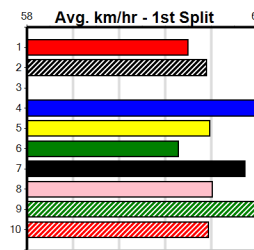

ONE MORE RACE TO GO

Distance: 390m, Race Type: Grade 5, Total Prizemoney: $2,925
1st: $1,950, 2nd: $600, 3rd: $300, 4th: $75

KRAKEN PADDY (4) has the early speed to overcome his tricky draw and he could prove hard to catch if he can find the arm. GLISTENING (1) was flying before her last start injury and she will be right in the mix if fully fit here.

Watchdog Tips: 4 1 7 3 Bet: Trifecta 1,4/1,4,7/1,2,3,4,7 ($10 - 83.33%)

Race 1: GLISTENING [5] Flying before last start injury, big danger if fit $2.60. Includes owner, sire, dam, winning distances, weights, and box history.

Race 2: ASTON ELENA [5] Racing well up north of late, place hopes here. $23.00. Includes owner, sire, dam, winning distances, weights, and box history.

Race 3: HOW FAST (NSW)[5] Solid Wagga winner 3 starts back, can threaten. $18.00. Includes owner, sire, dam, winning distances, weights, and box history.

Race 4: KRAKEN PADDY [5] Can find the arm soon after box rise, one to catch $4.50. Includes owner, sire, dam, winning distances, weights, and box history.

Race 5: NOTHING WRONG [5] God turn of foot once balanced, must respect. $16.00. Includes owner, sire, dam, winning distances, weights, and box history.