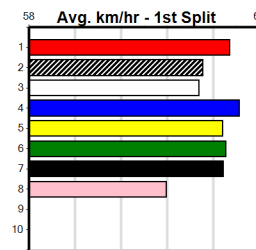

GPP LASER3300

Distance: 450m, Race Type: Mixed 4/5, Total Prizemoney: $3,360
1st: $2,250, 2nd: $690, 3rd: $345, 4th: $75

AUGUSTUS FINCH (1) is a star chaser who is drawn to find the arm soon after box rise in this and he looks very hard to beat after wins in his last 5 starts. DESCRIPTION (4) can race on the speed throughout and he looks like the danger here.

Watchdog Tips: 1 4 3 7 Bet: Trifecta 1/3,4/3,4,5,7 ($10 - 166.67%)

Race card for Augustus Finch (QLD)[5]. Star chaser, can find the arm, hard to beat here. $1.70. Dog: AUGUSTUS FINCH, Sire: WHISKEY RIOT, Dam: FLYING SEPTEMBER. Trainer: Anthony Azzopardi (Rowsley). Includes box history and performance data.

Race card for Versnelen [4]. Can show early speed but place looks best. $12.00. Dog: VERSNELLEN, Sire: FERNANDO BALE, Dam: VAN NINDI. Trainer: Emma Scott (Tatura). Includes box history and performance data.

Race card for Kraken Whisky [5]. Explodes mid race, fast win here 4 back, threat. $6.50. Dog: KRAKEN WHISKY, Sire: ASTON RUPEE, Dam: KRAKEN DOLL. Trainer: Kevin Eyles (Murchison). Includes box history and performance data.

Race card for Description [4]. Can race on the speed throughout, main danger. $4.20. Dog: DESCRIPTION, Sire: ASTON DEE BEE, Dam: APPOINTED. Trainer: Rebecca Gibbons (Avalon). Includes box history and performance data.

Race card for Beauty Beast [4]. Top all the way win here 3 back, cannot dismiss. $26.00. Dog: BEAUTY BEAST, Sire: BARCIA BALE, Dam: INMATE. Trainer: Adele Powell (Stanhope). Includes box history and performance data.