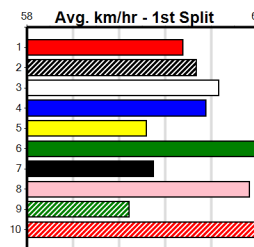

SPORTSBET FINAL

5

3:15PM

(VIC time)

Distance: 450m, Race Type: Mixed 6/7 Final, Total Prizemoney: $3,360
1st: $2,250, 2nd: $690, 3rd: $345, 4th: $75

REVITALISE (8) scorched the sand here in his last start win and he looks like the one to beat again today. TALK IS CHEAP (6) posted some explosive straight wins in recent times and he could be the main danger in this.

Watchdog Tips: 8 6 2 7 **Bet:** Trifecta 2,6,8/2,6,8/2,6,7,8 ($10 - 83.33%)

1

DARRA SAPPHIRE [6] **$18.00**

Was too slow early in her heat, can improve here.

BK Bitch Dec-21 Sire: AZKABAN Dam: DARRA DAWNNE Trainer: Jenny Weber (Darraweit Guim)

Owner(s): A George

Winning Distances: < 300m (0) 300 - 399m (1) 400 - 499m (1) 500 - 599m (0) 600 - 699m (0) > 700m (0)

Winning Weights: 29.0(1) 30.0(1)

Run	Time	Dist	Track	Date	Time	BON	Margin	1st/2nd (Time)	PIR	Checked	Comment	WR	Split 1	S/P	Grade
2nd (1)	29.0	390	SHP	R3	02-Sep-24	22.47	21.92	1.00L PAW HARRY (22.40)	Q/23	.	.	.	8.65	$12.50 MF	.
2nd (5)	29.3	425	BEN	R2	13-Sep-24	24.56	23.70	4.00L GOT A PULSE (24.29)	M/432	.	.	.	6.69	$13.90 X67	.
4th (3)	29.6	390	BAL	R10	07-Oct-24	23.13	22.52	9.00L MINI MILKY (22.52)	M/46	.	.	.	8.61	$9.90 T3-RW	.
6th (8)	29.5	450	SHP	R7	17-Oct-24	26.67	25.57	15.00 JAIMANDY FRANK (25.63)	M/216	.	V7	.	6.69	$3.00 T3-7	.
2nd (2)	29.6	450	SHP	R9	28-Oct-24	25.53	25.13	1.5L UP HILL SHILOH (25.44)	M/222	.	.	.	6.59	$17.90 X67	.
2nd (6)	29.5	450	SHP	R9	11-Nov-24	25.59	25.09	3.75L NANCY DEVERE (25.34)	M/222	.	.	.	6.76	$8.90 X67	.
1st (2)	30.0	450	SHP	R9	25-Nov-24	25.74	24.93	1.75L KRAKEN TILLY (25.86)	M/533	.	.	.	6.85	$4.70 X67	.
4th (1)	29.7	450	SHP	R9	02-Dec-24	25.72	25.03	6.50L SOLO MAN (25.29)	M/878	.	.	.	6.80	$12.40 X67H	.

Last 3 wins NOT included above

Run	Time	Dist	Track	Date	Time	BON	Margin	1st/2nd (Time)	PIR	Checked	Comment	WR	Split 1	S/P	Grade
1st (6)	29.0	390	SHP	R2	26-Aug-24	22.94	22.16	0.025 PAW HARRY (22.94)	M/21	.	V0	.	8.68	$5.10 MH	.

Box History

Bx	1st	2nd	3rd	4th	5th	6th	7th	8th
1								
2	1	2						
3								
4								
5								
6	1	2	1					
7								
8								

Prize Best Starts Trk/Dts APM: $9215.00, 25.53(2)-28/10/24, 18-2-8-3, 6-1-3-0, 5701

2

SOLO MAN [6] **$5.50**

Top wins here in 2 of his last 4 starts, big show.

F Dog Oct-22 Sire: FERAL FRANKY Dam: NORDEGREN Trainer: Aaron Debattista (Toolleen)

Owner(s): A Debattista

Winning Distances: < 300m (0) 300 - 399m (0) 400 - 499m (2) 500 - 599m (0) 600 - 699m (0) > 700m (0)

Winning Weights: 35.2(1) 35.8(1)

Run	Time	Dist	Track	Date	Time	BON	Margin	1st/2nd (Time)	PIR	Checked	Comment	WR	Split 1	S/P	Grade
2nd (2)	35.1	425	BEN	R2	02-Aug-24	23.98	23.70	2.25L KRAKEN WHISKY (23.83)	M/222	.	SW	.	6.65	$5.80 M	.
7th (8)	34.8	525	MEP	R2	14-Aug-24	31.26	29.83	13.00 PAW PIERRE (30.35)	M/1455	.	.	.	5.10	$5.50 MH	.
1st (2)	35.2	450	SHP	R2	19-Aug-24	25.25	24.90	1.5L PAW MANTRA (25.34)	Q/111	.	.	.	6.63	$2.70 M	.
4th (3)	35.0	525	MEA	R2	24-Aug-24	30.63	29.71	9.50L SPENCER (29.99)	M/4444	.	.	.	5.24	$5.20 7	.
5th (8)	35.3	425	BEN	R2	22-Nov-24	24.49	23.58	8.50L NIGEL DEVERE (23.89)	M/545	.	.	.	6.71	$1.90 X67	.
1st (6)	35.8	450	SHP	R9	02-Dec-24	25.29	25.03	0.10L TALK IS CHEAP (25.30)	M/522	.	SW	.	6.71	$8.70 X67H	.

Last 3 wins NOT included above

Box History

Bx	1st	2nd	3rd	4th	5th	6th	7th	8th
1								
2	1	1						
3								
4								
5								
6	1							
7								
8								

Prize Best Starts Trk/Dts APM: $4300.00, 25.25(2)-19/8/24, 6-2-1-0, 2-2-0-0, 3256