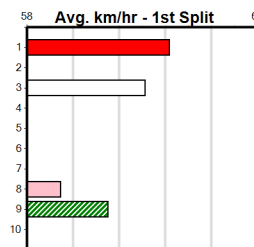

ELITE COLLARS & LEADS

3

2:29PM

(VIC time)

Distance: 390m, **Race Type:** Maiden, **Total Prizemoney:** $2,535
1st: $1,680, **2nd:** $520, **3rd:** $260, **4th:** $75

BRIELLE (6) is a well bred type who is in good hands and she is sure to be well educated for her debut today. BULLET FORCE (7) is out of a litter than has shown ability so far and she could be right in the finish on debut.

Watchdog Tips: **6** **7** **3** **1** **Bet:** **Win 6**

Form Box	Wgt	Dist	Track	Date	Time	BON	Margin	1st/2nd (Time)	PIR	Checked	Comment	W/R	Split 1	S/P	Grade	
1	AEROPLANE ARROW [M] Far from disgraced here on debut, can threaten. $12.00															
	BD Bitch Mar-23 Sire: BERNARDO Dam: AEROPLANE ANNIE Trainer: Shane Wetzels (Northwood)															
	Owner(s): WETZEL (SYN), S Wetzels, H Wetzels															
	Winning Distances: < 300m (0) 300 - 399m (0) 400 - 499m (0) 500 - 599m (0) 600 - 699m (0) > 700m (0)															
	Winning Weights:															
	4th (7) 24.1 390 SHP R2 25-Nov-24 22.69 22.02 8.00L FORGIVENESS (22.15) M/44 8.72 $53.40 M															
	Last 3 wins NOT included above															
	Box History															
	<table border="1"> <thead> <tr> <th>Bx</th> <th>1st</th> <th>2nd</th> <th>3rd</th> <th>4th</th> <th>5th</th> <th>6th</th> <th>7th</th> <th>8th</th> </tr> </thead> <tbody> <tr><td>1</td><td></td><td></td><td></td><td></td><td></td><td></td><td></td><td></td></tr> <tr><td>2</td><td></td><td></td><td></td><td></td><td></td><td></td><td></td><td></td></tr> <tr><td>3</td><td></td><td></td><td></td><td></td><td></td><td></td><td></td><td></td></tr> <tr><td>4</td><td></td><td></td><td></td><td></td><td></td><td></td><td></td><td></td></tr> <tr><td>5</td><td></td><td></td><td></td><td></td><td></td><td></td><td></td><td></td></tr> <tr><td>6</td><td></td><td></td><td></td><td></td><td></td><td></td><td></td><td></td></tr> <tr><td>7</td><td></td><td></td><td></td><td>1</td><td></td><td></td><td></td><td></td></tr> <tr><td>8</td><td></td><td></td><td></td><td></td><td></td><td></td><td></td><td></td></tr> </tbody> </table>															
	<table border="1"> <tr><td>Prize Best</td><td colspan="2"></td><td>$75.00</td></tr> <tr><td>Starts</td><td colspan="2">22.69(7)-25/11/24</td><td></td></tr> <tr><td>Trk/Dts</td><td colspan="2">1-0-0-0</td><td></td></tr> <tr><td>APM</td><td colspan="2">1-0-0-0</td><td>75</td></tr> </table>															
2	MAGIC SOCK [M] Litter is still starting out, betting best guide. $4.00															
	BK Bitch May-23 Sire: ASTON RUPEE Dam: LEE ALI Trainer: Lachlan Scott (Tatura)															
	Owner(s): T Johnson															
	Winning Distances: < 300m (0) 300 - 399m (0) 400 - 499m (0) 500 - 599m (0) 600 - 699m (0) > 700m (0)															
	Winning Weights:															
	Last 3 wins NOT included above															
	Box History															
	<table border="1"> <thead> <tr> <th>Bx</th> <th>1st</th> <th>2nd</th> <th>3rd</th> <th>4th</th> <th>5th</th> <th>6th</th> <th>7th</th> <th>8th</th> </tr> </thead> <tbody> <tr><td>1</td><td></td><td></td><td></td><td></td><td></td><td></td><td></td><td></td></tr> <tr><td>2</td><td></td><td></td><td></td><td></td><td></td><td></td><td></td><td></td></tr> <tr><td>3</td><td></td><td></td><td></td><td></td><td></td><td></td><td></td><td></td></tr> <tr><td>4</td><td></td><td></td><td></td><td></td><td></td><td></td><td></td><td></td></tr> <tr><td>5</td><td></td><td></td><td></td><td></td><td></td><td></td><td></td><td></td></tr> <tr><td>6</td><td></td><td></td><td></td><td></td><td></td><td></td><td></td><td></td></tr> <tr><td>7</td><td></td><td></td><td></td><td></td><td></td><td></td><td></td><td></td></tr> <tr><td>8</td><td></td><td></td><td></td><td></td><td></td><td></td><td></td><td></td></tr> </tbody> </table>															
	<table border="1"> <tr><td>Prize Best</td><td colspan="2"></td><td>$0.00</td></tr> <tr><td>Starts</td><td colspan="2">FSH</td><td></td></tr> <tr><td>Trk/Dts</td><td colspan="2">0-0-0-0</td><td></td></tr> <tr><td>APM</td><td colspan="2">0-0-0-0</td><td>0</td></tr> </table>															
	3	MAGIC BULLSEYE [M] Handy placings in his last 4 starts, chance here. $7.00														
BK Dog Dec-22 Sire: KINLOCH BRAE Dam: BUFFET DESTROYER Trainer: Lachlan Scott (Tatura)																
Owner(s): T Johnson																
Winning Distances: < 300m (0) 300 - 399m (0) 400 - 499m (0) 500 - 599m (0) 600 - 699m (0) > 700m (0)																
Winning Weights:																
7th (8) 30.3 450 SHP R6 10-Oct-24 26.78 25.67 15.00 JILLIBY MISH (25.74) S/878 6.94 $7.60 M																
3rd (8) 30.0 390 SHP R1 11-Nov-24 22.86 21.77 5.00L MARIONVALE KEV (22.53) M/54 8.81 $61.00 M																
8th (3) 30.3 350 HVL R2 15-Nov-24 20.74 19.39 17.00 PUT IT TOGETHER (19.60) M/8 7.17 $24.50 T3-M																
2nd (7) 30.9 390 SHP R9 21-Nov-24 22.74 22.13 0.50L SUGAR SHINE (22.71) M/44 8.89 $11.40 T3-M																
3rd (8) 30.9 450 SHP R1 25-Nov-24 26.05 24.93 2.50L BLACK CABANG (25.88) Q/123 6.76 $15.40 M																
3rd (3) 30.8 350 HVL R1 01-Dec-24 19.84 18.78 7.00L MAGIC WESTERN (19.38) M/3 0.00 $37.10 M