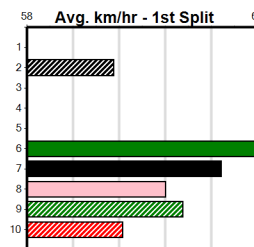

2

2:14PM

(VIC time)

Distance: 390m, Race Type: Maiden, Total Prizemoney: $2,535
1st: $1,680, 2nd: $520, 3rd: $260, 4th: $75

GOOSEBUMPS RICO (7) has produced handy placings here in his first 2 starts and he may be the one to beat in this. MINNIE MAGNA (5) is out of the dam who produced Group 1 talent Handsome Rico and she could be in the mix here.

Watchdog Tips: 7 5 8 4 **Bet:** Win 7

Form Box	Wgt	Dist	Track	Date	Time	BON	Margin	1st/2nd (Time)	PIR	Checked	Comment	W/R	Split 1	S/P	Grade

1

DAVE THE FENCER (NSW)[M] Littermate of race 1 number 7, monitor her effort. **$5.50**

BK Dog Feb-23 Sire: WEST ON AUGIE Dam: VICTORIA'S KARA
Owner(s): J Dale Trainer: David Shovan (Powlett Plains)

Winning Distances: < 300m (0) 300 - 399m (0) 400 - 499m (0) 500 - 599m (0) 600 - 699m (0) > 700m (0)

Winning Weights:

Bx	1st	2nd	3rd	4th	5th	6th	7th	8th
1								
2								
3								
4								
5								
6								
7								
8								

Last 3 wins NOT included above

Box History

Bx	1st	2nd	3rd	4th	5th	6th	7th	8th
1								
2								
3								
4								
5								
6								
7								
8								

Prize Best $0 FSH
Starts 0-0-0-0
Trk/Dts 0-0-0-0
APM 0

2

AEROPLANE FURY [M] Always well back in his debut, needs to improve. **$41.00**

BD Dog Mar-23 Sire: BERNARDO Dam: AEROPLANE ANNIE
Owner(s): WETZEL (SYN), S Wetzels, H Wetzels Trainer: Hubertus Wetzels (Northwood)

Winning Distances: < 300m (0) 300 - 399m (0) 400 - 499m (0) 500 - 599m (0) 600 - 699m (0) > 700m (0)

Winning Weights:

7th (8)	28.8	390	SHP	R2	25-Nov-24	23.14	22.02	15.00	FORGIVENESS (22.15)	S/67			8.91	$89.90	M

Last 3 wins NOT included above

Box History

Bx	1st	2nd	3rd	4th	5th	6th	7th	8th
1								
2								
3								
4								
5								
6								
7								1
8								

Prize Best $0.00 FSH
Starts 23.14(8)-25/11/24
Trk/Dts 1-0-0-0
APM 1-0-0-0
APM 0

3

HOT ROCKER [M] Dams 1st litter was only handy, watch betting. **$4.50**

F Dog Feb-23 Sire: FERNANDO BALE Dam: WINSOME WILLOW
Owner(s): J Caruana Trainer: Scott Stefanos (Longwood)

Winning Distances: < 300m (0) 300 - 399m (0) 400 - 499m (0) 500 - 599m (0) 600 - 699m (0) > 700m (0)

Winning Weights:

Bx	1st	2nd	3rd	4th	5th	6th	7th	8th
1								
2								
3								
4								
5								
6								
7								
8								

Last 3 wins NOT included above

Box History

Bx	1st	2nd	3rd	4th	5th	6th	7th	8th
1								
2								
3								
4								
5								
6								
7								
8								

Prize Best $0 FSH
Starts 0-0-0-0
Trk/Dts 0-0-0-0
APM 0

4

MAGIC MINX [M] Littermate of race 1 number 5, monitor her effort. **$6.00**

BK Bitch Apr-23 Sire: HOOKED ON SCOTCH Dam: WHODAT DIVA
Owner(s): T Johnson Trainer: Lachlan Scott (Tatura)

Winning Distances: < 300m (0) 300 - 399m (0) 400 - 499m (0) 500 - 599m (0) 600 - 699m (0) > 700m (0)

Winning Weights:

Bx	1st	2nd	3rd	4th	5th	6th	7th	8th
1								
2								
3								
4								
5								
6								
7								
8								

Last 3 wins NOT included above

Box History

Bx	1st	2nd	3rd	4th	5th	6th	7th	8th
1								
2								
3								
4								
5								
6								
7								
8								

Prize Best $0 FSH
Starts 0-0-0-0
Trk/Dts 0-0-0-0
APM 0

5

MINNIE MAGNA [M] Dam produced G1 talent Handsome Rhino. **$4.00**

BK Bitch Jan-23 Sire: BERNARDO Dam: GOT THE ATTITUDE
Owner(s): P Galea Trainer: Paul May (Inglewood)

Winning Distances: < 300m (0) 300 - 399m (0) 400 - 499m (0) 500 - 599m (0) 600 - 699m (0) > 700m (0)

Winning Weights:

Bx	1st	2nd	3rd	4th	5th	6th	7th	8th
1								
2								
3								
4								
5								
6								
7								
8								

Last 3 wins NOT included above

Box History

Bx	1st	2nd	3rd	4th	5th	6th	7th	8th
1								
2								
3								
4								
5								
6								
7								
8								

Prize Best $0 FSH
Starts 0-0-0-0
Trk/Dts 0-0-0-0
APM 0