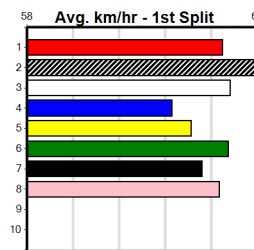

FREE ENTRY @ THE DOGS

Distance: 390m, Race Type: Free For All, Total Prizemoney: $3,360
1st: $2,250, 2nd: $690, 3rd: $345, 4th: $75

RIENDO (2) is one of the most reliable beginners on the provincial circuit and she looks set to find the arm again and will be hard to reel in. TALCOTT BALE (7) has recorded explosive wins in 2 of his last 3 starts and he can make his presence felt.

Watchdog Tips: 2 7 4 8 Bet: Trifecta 2/7/4,5,8 ($10 - 333.33%)

POST THE ZIPPER (QLD)[4] Can show good early speed, place hopes here. $18.00
Owner(s): The Winning Runs (SYN), K Catford, D Terrell, L Martin
Trainer: Robert Hayes (Toolleen)

RIENDO [1] Most reliable beginner, fast win here 2 back, yes. $1.50
Owner(s): SPIKEY (SYN), T Wark, S Evans
Trainer: Thomas Wark (Rushworth)

VALLETTA DASH [4] *** SCRATCHED *** $21.00
Owner(s): NICHOLLS TWO (SYN), J Nicholls, R Nicholls
Trainer: John Nicholls (Melton West)

FRANK GRIMES [4] Can explode mid race in his races, can threaten. $18.00
Owner(s): M Palmer
Trainer: Jordan Formosa (Heathcote)

IMANI [2] Showed speed in top last start win, needs to step. $8.00
Owner(s): L Moore
Trainer: Lee Moore (Bagshot)

1

2

3

4

5