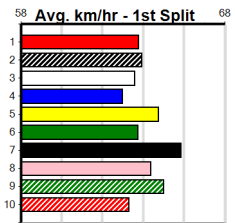

Shepparton

SHEPPARTON RACE 13

Distance: 390m, Race Type: Grade 5, Total Prizemoney: \$2,925
1st: \$1,950, 2nd: \$600, 3rd: \$300, 4th: \$75

13 (E1)

6:28PM

(VIC time)

TWILIGHT KING (8) can get a nice cart in the early stages in this and he could prove a bit too powerful in the run to the judge. FEATHERS (7) can set the tempo soon after box rise and she could be in front for a long way here.