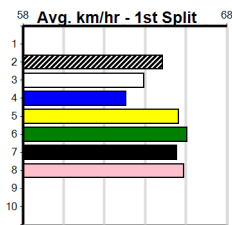

RACERS FUNCTION CENTRE (1-3 WINS)

Distance: 450m, Race Type: Restricted Win, Total Prizemoney: $2,925
1st: $1,950, 2nd: $600, 3rd: $300, 4th: $75

5

3:57PM

(VIC time)

FISTS WILL FLY (1) posted an explosive straight win on debut 2 starts back and he could be hard to beat first up in this. PAW MANTRA (3) has recorded fast Bendigo placings in 2 of his last 4 starts and he could be the danger here.

Watchdog Tips: **1** **3** **2** **5** **Bet:** **Trifecta 1,3/1,2,3/1,2,3,5,8 ($10 - 83.33%)**