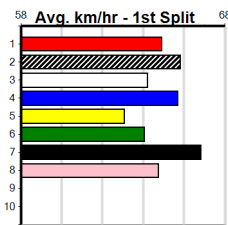

GPP LASER3300

Distance: 450m, Race Type: Grade 5, Total Prizemoney: $2,925
1st: $1,950, 2nd: $600, 3rd: $300, 4th: $75

6
4:17PM
(VIC time)

DELATITE BEAST (7) was racing in great fashion before his last start fall and he can return to the winners list on this. GOLIATH (1) can explode mid race and he could pour on the pressure with an ounce of luck here.

Watchdog Tips: **7** **1** **3** **6** **Bet:** **Quinella 1/7 ($10 for 1000%)**