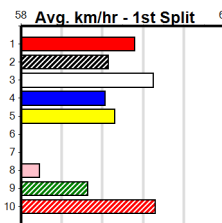

13 RACES TODAY

Distance: 390m, Race Type: Maiden, Total Prizemoney: $2,535
1st: $1,680, 2nd: $520, 3rd: $260, 4th: $75

1
2:32PM
(VIC time)

SKY SPRINGER (4) has produced some smart efforts here over the 450m course in recent times and he could be the one to beat here. MAGIC BULLSEYE (1) has shown good early speed in recent placings and could be prominent throughout.

Watchdog Tips: **4** **1** **7** **6** **Bet:** **Box Trifecta 1,4,6,7 ($10 for 41.67%)**