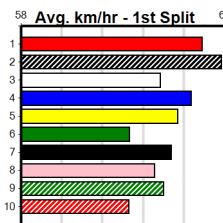

TOP CAT VIDEO

Distance: 390m, Race Type: Grade 5, Total Prizemoney: $2,925
1st: $1,950, 2nd: $600, 3rd: $300, 4th: $75

4

3:37PM

(VIC time)

CINNABAR ICON (1) has recorded solid all the way wins here in 2 of her last 3 starts and she could be the one to beat again. ASTON WASHINGTON (6) can explode once fully balanced and she could make her presence felt in the run home.

Watchdog Tips:

1

6

2

4

Bet:

Win 1