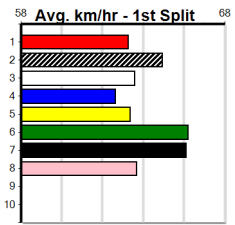

RIDE FOR LUCY (2-3 WINS)

Distance: 390m, Race Type: Restricted Win, Total Prizemoney: \$2,925
1st: \$1,950, 2nd: \$600, 3rd: \$300, 4th: \$75

9

5:17PM

(VIC time)

TWILIGHT TORI (7) was a solid all the way winner here last start and she may only need to step on terms to salute again today. NO WORDS (6) can race on the speed from the outset and looks set to be prominent throughout here.