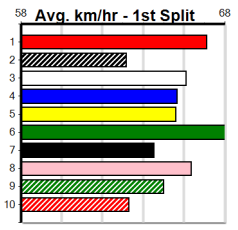

12
6:12PM
(VIC time)

ONE MORE RACE TO GO

Distance: 390m, Race Type: Grade 5, Total Prizemoney: $2,925
1st: $1,950, 2nd: $600, 3rd: $300, 4th: $75

MAGNET MOVER (8) has recorded explosive wins in 2 of his last 3 starts and he may prove hard to hold out with room to wind up here. NORTH CAROLINA (3) has a huge motor and she may only need an ounce of luck in running to challenge.

Watchdog Tips: **8** **3** **1** **2** **Bet:** **Trifecta 3,8/1,2,3,8/1,2,3,8 ($10 - 83.33%)**