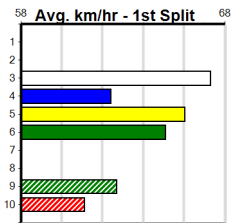

Shepparton

ELITE COLLARS & LEADS

Distance: 390m, Race Type: Maiden, Total Prizemoney: $2,535
1st: $1,680, 2nd: $520, 3rd: $260, 4th: $75

2

2:57PM

(VIC time)

WEST ON BEATTIE (3) was solidly placed on debut before being injured in her last start placing and she looks set for a maiden victory in this. BULLET FORCE (5) showed speed in her handy debut placing last start and she could challenge here.

Watchdog Tips: **3** **5** **7** **1** **Bet:** **Box Quinella 3,5,7 ($10 for 333.33%)**

Form	Box	Weight	Dist	Track	Date	Time	BON	Margin	1st/2nd (Time)	PIR	Checked	Comment	W/R	Split 1	S/P	Grade
1	GUACAMOLE IRISH [M]															
BK	D				Mar-23		HARD STYLE RICO		MAGGIE PIE							
Trainer: Jordan Formosa (Heathcote) $5.50																
Owner(s): B Franksen																
1st litter from a talented dam, betting best guide																
<table border="1"> <thead> <tr><th colspan="8">Winning Boxes</th></tr> <tr><th>1</th><th>2</th><th>3</th><th>4</th><th>5</th><th>6</th><th>7</th><th>8</th></tr> </thead> <tbody> <tr><td>Prize</td><td></td><td></td><td></td><td></td><td></td><td></td><td></td></tr> <tr><td>Best</td><td></td><td></td><td></td><td></td><td></td><td></td><td></td></tr> <tr><td>Starts</td><td></td><td></td><td></td><td></td><td></td><td></td><td></td></tr> <tr><td>Trk/Dst</td><td></td><td></td><td></td><td></td><td></td><td></td><td></td></tr> <tr><td>APM</td><td></td><td></td><td></td><td></td><td></td><td></td><td></td></tr> </tbody> </table>																
2	FLASH ABBEY [M]															
BD	B				Mar-23		HARD STYLE RICO		MAGGIE PIE							
Trainer: Jordan Formosa (Heathcote) $6.00																
Owner(s): B Franksen																
Littermate of number 1, watch betting.																
<table border="1"> <thead> <tr><th colspan="8">Winning Boxes</th></tr> <tr><th>1</th><th>2</th><th>3</th><th>4</th><th>5</th><th>6</th><th>7</th><th>8</th></tr> </thead> <tbody> <tr><td>Prize</td><td></td><td></td><td></td><td></td><td></td><td></td><td></td></tr> <tr><td>Best</td><td></td><td></td><td></td><td></td><td></td><td></td><td></td></tr> <tr><td>Starts</td><td></td><td></td><td></td><td></td><td></td><td></td><td></td></tr> <tr><td>Trk/Dst</td><td></td><td></td><td></td><td></td><td></td><td></td><td></td></tr> <tr><td>APM</td><td></td><td></td><td></td><td></td><td></td><td></td><td></td></tr> </tbody> </table>																
3	WEST ON BEATTIE [M]															
BK	B				Mar-23		WEST ON AUGIE		HOPE'S THUNDER							
Trainer: Adele Powell (Stanhope) $2.80																
Owner(s): Powellful Ryino (SYN), M Ryan, A Powell																
Shown talent, injured last start, can go close.																
<table border="1"> <thead> <tr><th colspan="8">Winning Boxes</th></tr> <tr><th>1</th><th>2</th><th>3</th><th>4</th><th>5</th><th>6</th><th>7</th><th>8</th></tr> </thead> <tbody> <tr><td>Prize</td><td></td><td></td><td></td><td></td><td></td><td></td><td></td></tr> <tr><td>Best</td><td></td><td></td><td></td><td></td><td></td><td></td><td></td></tr> <tr><td>Starts</td><td></td><td></td><td></td><td></td><td></td><td></td><td></td></tr> <tr><td>Trk/Dst</td><td></td><td></td><td></td><td></td><td></td><td></td><td></td></tr> <tr><td>APM</td><td></td><td></td><td></td><td></td><td></td><td></td><td></td></tr> </tbody> </table>																
4	MAGIC SCOTCH [M]															
BK	B				Apr-23		HOOKED ON SCOTCH		WHODAT DIVA							
Trainer: Lachlan Scott (Tatura) $21.00																
Owner(s): T Johnson																
Always well back and well beaten on debut, later.																
<table border="1"> <thead> <tr><th colspan="8">Winning Boxes</th></tr> <tr><th>1</th><th>2</th><th>3</th><th>4</th><th>5</th><th>6</th><th>7</th><th>8</th></tr> </thead> <tbody> <tr><td>Prize</td><td></td><td></td><td></td><td></td><td></td><td></td><td></td></tr> <tr><td>Best</td><td></td><td></td><td></td><td></td><td></td><td></td><td></td></tr> <tr><td>Starts</td><td></td><td></td><td></td><td></td><td></td><td></td><td></td></tr> <tr><td>Trk/Dst</td><td></td><td></td><td></td><td></td><td></td><td></td><td></td></tr> <tr><td>APM</td><td></td><td></td><td></td><td></td><td></td><td></td><td></td></tr> </tbody> </table>																
5	BULLET FORCE [M]															
BD	B				Oct-22		FERAL FRANKY		WHISTLING BULLET							
Trainer: Cameron Knott (Mount Camel) $8.50																
Owner(s): C Knott																
Showed speed in handy debut placing, place hopes.																
<table border="1"> <thead> <tr><th colspan="8">Winning Boxes</th></tr> <tr><th>1</th><th>2</th><th>3</th><th>4</th><th>5</th><th>6</th><th>7</th><th>8</th></tr> </thead> <tbody> <tr><td>Prize</td><td></td><td></td><td></td><td></td><td></td><td></td><td></td></tr> <tr><td>Best</td><td></td><td></td><td></td><td></td><td></td><td></td><td></td></tr> <tr><td>Starts</td><td></td><td></td><td></td><td></td><td></td><td></td><td></td></tr> <tr><td>Trk/Dst</td><td></td><td></td><td></td><td></td><td></td><td></td><td></td></tr> <tr><td>APM</td><td></td><td></td><td></td><td></td><td></td><td></td><td></td></tr> </tbody> </table>