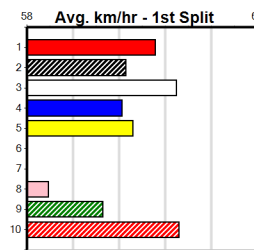

13 RACES TODAY

1

2:32PM

(VIC time)

Distance: 390m, Race Type: Maiden, Total Prizemoney: $2,535
1st: $1,680, 2nd: $520, 3rd: $260, 4th: $75

SKY SPRINGER (4) has produced some smart efforts here over the 450m course in recent times and he could be the one to beat here. MAGIC BULLSEYE (1) has shown good early speed in recent placings and could be prominent throughout.

Watchdog Tips: **4** **1** **7** **6** **Bet:** Box Trifecta 1,4,6,7 ($10 for 41.67%)

Form Box	Wgt	Dist	Track	Date	Time	BON	Margin	1st/2nd (Time)	PIR	Checked	Comment	WR	Split 1	S/P	Grade	
1	MAGIC BULLSEYE [M] $3.20															
	Shown good early speed in recent placings, danger.															
	BK Dog Dec-22 Sire: KINLOCH BRAE Dam: BUFFET DESTROYER															
	Owner(s): T Johnson Trainer: Lachlan Scott (Tatura) ENG SHP 2024-12-21															
	Winning Distances: < 300m (0) 300 - 399m (0) 400 - 499m (0) 500 - 599m (0) 600 - 699m (0) > 700m (0)															
	Winning Weights:															
	3rd (8)	30.0	390	SHP	R1	11-Nov-24	22.86	21.77	5.00L MARIONVALE KEV (22.53)	M/54				8.81	$61.00	M
	8th (3)	30.3	350	HVL	R2	15-Nov-24	20.74	19.39	17.00 PUT IT TOGETHER (19.60)	M/8				7.17	$24.50	T3-M
	2nd (7)	30.9	390	SHP	R9	21-Nov-24	22.74	22.13	0.50L SUGAR SHINE (22.71)	M/44				8.89	$11.40	T3-M
	3rd (8)	30.9	450	SHP	R1	25-Nov-24	26.05	24.93	2.50L BLACK CABANG (25.88)	Q/123				6.76	$15.40	M
3rd (3)	30.8	350	HVL	R1	01-Dec-24	19.84	18.78	7.00L MAGIC WESTERN (19.38)	M/3				0.00	$37.10	M	
2nd (2)	31.2	450	SHP	R9	05-Dec-24	25.82	25.51	2.75L KING CHERRY (25.64)	M/222				6.75	$3.20	T3-M	
4th (3)	30.7	390	SHP	R3	09-Dec-24	22.84	21.77	6.00L AEROPLANE ARROW (22.45)	M/54				8.80	$3.10	M	
3rd (3)	31.1	350	HVL	R1	15-Dec-24	19.86	18.86	2.00L KING MATTEO (19.73)	S/3				6.80	$4.50	M	
Last 3 wins NOT included above																
<table border="1"> <thead> <tr><th>Bx</th><th>1st</th><th>2nd</th><th>3rd</th><th>4th</th><th>5th</th><th>6th</th><th>7th</th><th>8th</th></tr> </thead> <tbody> <tr><td>1</td><td></td><td></td><td></td><td></td><td></td><td></td><td></td><td></td></tr> <tr><td>2</td><td></td><td>1</td><td></td><td></td><td></td><td></td><td></td><td></td></tr> <tr><td>3</td><td></td><td></td><td>2</td><td>1</td><td></td><td></td><td></td><td>1</td></tr> <tr><td>4</td><td></td><td></td><td></td><td></td><td></td><td></td><td></td><td></td></tr> <tr><td>5</td><td></td><td></td><td></td><td></td><td></td><td></td><td></td><td></td></tr> <tr><td>6</td><td></td><td></td><td></td><td></td><td></td><td></td><td></td><td></td></tr> <tr><td>7</td><td></td><td>1</td><td></td><td></td><td></td><td></td><td></td><td></td></tr> <tr><td>8</td><td></td><td></td><td>2</td><td></td><td></td><td></td><td></td><td>1</td></tr> </tbody> </table> <table border="1"> <tr><td>Prize Best</td><td>$1955.00</td></tr> <tr><td>Starts</td><td>22.74(7)-21/11/24</td></tr> <tr><td>Trk/Dts</td><td>9-0-2-4</td></tr> <tr><td>APM</td><td>3-0-1-1</td></tr> <tr><td></td><td>1903</td></tr> </table>																

2	ASSAULT STRIKE [M] $12.00															
	Steady placing last start, place hopes if steps.															
	BK Dog May-22 Sire: LK'S CRUSHN IT Dam: MISS BOOMING															
	Owner(s): S Arter Trainer: Jordan Formosa (Heathcote)															
	Winning Distances: < 300m (0) 300 - 399m (0) 400 - 499m (0) 500 - 599m (0) 600 - 699m (0) > 700m (0)															
	Winning Weights:															
	6th (1)	30.6	400	GEL	R1	23-Aug-24	23.81	22.56	13.00 ARKA SOLAR (22.96)	S/77				8.87	$10.40	M
	8th (2)	30.7	460	GEL	R1	30-Aug-24	27.18	25.76	18.00 PAW VERNON (25.99)	M/566				7.06	$36.30	M
	5th (5)	30.4	300	HVL	R1	02-Oct-24	17.58	16.91	3.5L ASTON HONCHO (17.34)	M/3				4.07	$6.20	M
	3rd (7)	30.4	300	HVL	R1	09-Oct-24	17.95	16.85	10.00 ARCHER EIGHT (17.26)		SW				$4.80	M
Last 3 wins NOT included above																
<table border="1"> <thead> <tr><th>Bx</th><th>1st</th><th>2nd</th><th>3rd</th><th>4th</th><th>5th</th><th>6th</th><th>7th</th><th>8th</th></tr> </thead> <tbody> <tr><td>1</td><td></td><td></td><td></td><td></td><td></td><td></td><td></td><td></td></tr> <tr><td>2</td><td></td><td></td><td></td><td></td><td></td><td>1</td><td></td><td></td></tr> <tr><td>3</td><td></td><td></td><td></td><td></td><td></td><td></td><td></td><td>1</td></tr> <tr><td>4</td><td></td><td></td><td></td><td></td><td></td><td></td><td></td><td></td></tr> <tr><td>5</td><td></td><td></td><td></td><td></td><td>1</td><td></td><td></td><td></td></tr> <tr><td>6</td><td></td><td></td><td></td><td></td><td></td><td></td><td></td><td></td></tr> <tr><td>7</td><td></td><td></td><td>1</td><td></td><td></td><td></td><td></td><td></td></tr> <tr><td>8</td><td></td><td></td><td></td><td></td><td></td><td></td><td></td><td></td></tr> </tbody> </table> <table border="1"> <tr><td>Prize Best</td><td>$160.00</td></tr> <tr><td>Starts</td><td>FSH</td></tr> <tr><td>Trk/Dts</td><td>4-0-0-1</td></tr> <tr><td>APM</td><td>0-0-0-0</td></tr> <tr><td></td><td>96</td></tr> </table>																

3	SHINING MEGG [M] $26.00															
	Found to be injured in her debut, maybe later.															
	BK Bitch Nov-22 Sire: SHIMA SHINE Dam: WHITE AMBUSH															
	Owner(s): J Hooke Trainer: Wayne Hooke (Wellsford)															
	Winning Distances: < 300m (0) 300 - 399m (0) 400 - 499m (0) 500 - 599m (0) 600 - 699m (0) > 700m (0)															
	Winning Weights:															
	8th (7)	31.7	425	BEN	R1	25-Oct-24	24.80	23.88	9.50L NANCY DEVERE (24.14)	M/344		V21		6.60	$54.50	M
	Last 3 wins NOT included above															
	<table border="1"> <thead> <tr><th>Bx</th><th>1st</th><th>2nd</th><th>3rd</th><th>4th</th><th>5th</th><th>6th</th><th>7th</th><th>8th</th></tr> </thead> <tbody> <tr><td>1</td><td></td><td></td><td></td><td></td><td></td><td></td><td></td><td></td></tr> <tr><td>2</td><td></td><td></td><td></td><td></td><td></td><td></td><td></td><td></td></tr> <tr><td>3</td><td></td><td></td><td></td><td></td><td></td><td></td><td></td><td></td></tr> <tr><td>4</td><td></td><td></td><td></td><td></td><td></td><td></td><td></td><td></td></tr> <tr><td>5</td><td></td><td></td><td></td><td></td><td></td><td></td><td></td><td></td></tr> <tr><td>6</td><td></td><td></td><td></td><td></td><td></td><td></td><td></td><td></td></tr> <tr><td>7</td><td></td><td></td><td></td><td></td><td></td><td></td><td></td><td>1</td></tr> <tr><td>8</td><td></td><td></td><td></td><td></td><td></td><td></td><td></td><td></td></tr> </tbody> </table> <table border="1"> <tr><td>Prize Best</td><td>$0.00</td></tr> <tr><td>Starts</td><td>FSH</td></tr> <tr><td>Trk/Dts</td><td>1-0-0-0</td></tr> <tr><td>APM</td><td>0-0-0-0</td></tr> <tr><td></td><td>0</td></tr> </table>