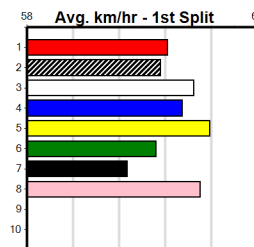

NAGAMBIE GUTTER CLEANING

Distance: 450m, Race Type: Grade 5, Total Prizemoney: $2,925
1st: $1,950, 2nd: $600, 3rd: $300, 4th: $75

7
4:37PM

(VIC time)

BEAUTY BEAST (5) has the early speed to overcome her awkward draw here and she may prove hard to reel in if she finds the arm. BLACK SPECTRE (3) showed speed in his solid last start win here and he could be the danger again here.

Watchdog Tips: **5** **3** **1** **2** **Bet:** **Box Trifecta 1,2,3,5 ($10 for 41.67%)**

1

JED'S MEMORY [5] **Drawn to get the run of the race here, chance.** **$5.50**

BK Dog Mar-22 Sire: ASTON DEE BEE Dam: WHITE AMBUSH Trainer: Jane Hooke (Wellsford)

Owner(s): M Hooke

Winning Distances: < 300m (0) 300 - 399m (0) 400 - 499m (6) 500 - 599m (2) 600 - 699m (0) > 700m (0)

Winning Weights: 31.8(1) 32.0(1) 32.1(2) 32.2(1) 32.3(1) 32.4(2)

Run	Pos	Wgt	Sex	Age	Date	Time	Margin	1st/2nd (Time)	PIR	Checked	Comment	WR	Split 1	S/P	Grade
3rd	(4)	32.9	425	BEN	R7	25-Oct-24	24.56	23.88	8.00L	BIG TIMBER (24.01)	M/675	.	.	.	6.66 $9.50 5
5th	(7)	32.5	390	WBL	R10	14-Nov-24	23.05	22.00	15.00	STORM SENSATION (22.02)	M/55	.	.	.	9.06 $22.10 5
5th	(8)	32.9	425	BEN	R10	22-Nov-24	24.43	23.58	4.25L	PROPERTY MUGUL (24.15)	M/766	.	.	.	6.79 $2.70 5
2nd	(1)	32.6	410	HOR	R7	26-Nov-24	23.43	22.97	2.25L	WHERE'S WALTER (23.29)	M/44	.	.	.	10.52 $12.60 X34
4th	(1)	32.6	410	HOR	R10	03-Dec-24	23.46	23.06	6.00L	QILIN BALE (23.06)	M/44	.	.	.	10.43 $4.60 X45
2nd	(3)	32.6	410	HOR	R9	10-Dec-24	23.60	23.06	0.75L	GAS LANTERN (23.55)	M/33	.	.	.	10.46 $10.30 5
4th	(7)	32.8	425	BEN	R12	13-Dec-24	24.32	23.66	3.25L	ASTON AURELIA (24.10)	M/664	.	.	.	6.70 $13.30 5
6th	(4)	32.5	525	MEP	R11	18-Dec-24	30.68	29.94	7.50L	HIGHLY CONNECTED (30.16)	M/6666	.	.	.	5.33 $58.00 5H

Last 3 wins NOT included above

1st	(3)	31.8	485	HOR	R8	10-Sep-24	27.28	27.27	0.50L	LUPINI MONELLI (27.30)	M/311	.	.	.	6.63 $10.60 X45
1st	(8)	32.4	500	BEN	R4	20-Sep-24	28.50	28.29	0.50L	AIRTIME INFRARED (28.54)	S/321	.	.	.	6.68 $1.70 X45
1st	(7)	32.1	410	HOR	R7	24-Sep-24	23.11	22.93	0.75L	ASTON ARETHA (23.16)	M/22	.	.	.	10.41 $6.60 5H

Box History

Bx	1st	2nd	3rd	4th	5th	6th	7th	8th
1	1	1	1	2	1	1	1	1
2		2						
3	2	2		1				
4	1	1	2			1		
5	1	2			1	1		1
6				1	1	1		
7	1	2	1	3	1	1		
8	2		2		1			

Prize Best Starts Trk/Dts APM $26795.00 25.59(1)-16/9/24 41-8-10-6 5-0-1-1 11628