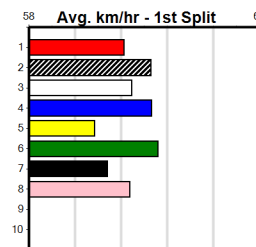

Distance: 390m, Race Type: Mixed 6/7, Total Prizemoney: $2,925
1st: $1,950, 2nd: $600, 3rd: $300, 4th: $75

LADY HALIME (2) is much better than her last few starts and she may only need to step cleanly to salute in this. BONE SHAKER (8) has plenty of ability but just seems to find one better on most occasions.

Watchdog Tips: **2** **8** **3** **1** Bet: Win 2

Form Box Wgt Dist Track Date Time BON Margin 1st/2nd (Time) PIR Checked Comment W/R Split 1 S/P Grade
1 REDBACK EXPRESS [7] Far from disgraced in his last couple here, threat $8.00
DKBD Dog Jun-22 Sire: SUPERIOR PANAMA Dam: SASSY IZZY Trainer: Jordan Formosa (Heathcote)
Owner(s): Jamari (SYN), M Eccles, R George, J Keough
Winning Distances: < 300m (0) 300 - 399m (1) 400 - 499m (0) 500 - 599m (0) 600 - 699m (0) > 700m (0)
Winning Weights: 35.1(1)
3rd (4) 35.3 390 SHP R1 24-Oct-24 22.86 22.09 2.25L RIVER GEORGE (22.71) S/43 . . . . 8.69 $4.40 M
2nd (7) 35.2 425 BEN R1 29-Oct-24 24.72 24.05 5.00L MORAINÉ DEMON (24.38) S/422 . . . . 6.80 $7.40 M
4= (2) 35.5 390 SHP R2 31-Oct-24 23.54 22.11 1.00L TWILIGHT TORI (23.49) S/63 . . . V10 . 8.92 $8.70 T3-M
1st (7) 35.1 390 SHP R1 16-Nov-24 22.67 22.01 0.50L ASTON CROWN (22.70) M/31 . . . . 8.74 $10.50 M
6th (8) 34.9 425 BEN R3 20-Nov-24 24.82 24.19 8.00L WINE LOVER (24.26) S/865 . . . . 6.91 $13.60 7
3rd (6) 34.9 425 BEN R10 27-Nov-24 24.67 24.03 3.5L MORAINÉ DEMON (24.44) M/543 . . . . 6.85 $15.50 T3-7
7th (3) 34.8 390 SHP R11 05-Dec-24 22.79 22.18 5.50L BREE CABANG (22.42) S/44 . . . . 8.81 $6.30 T3-7
5th (8) 34.6 390 SHP R4 19-Dec-24 22.82 22.10 6.50L MARIONVALE KEV (22.38) S/45 . . . . 8.81 $10.50 7
Last 3 wins NOT included above
Box History
Bx 1st 2nd 3rd 4th 5th 6th 7th 8th
1 1 1 1 1
2 1 1
3 1 1
4 1 1
5 1 1
6 1 1
7 1 1 1 1
8 1 1
Prize Best $2060.00
Starts 22.67(7)-16/11/24
Trk/Dts 14-1-2-2
APM 8-1-0-1 1586

2 LADY HALIME [7] Much better than her last few, go close if steps. $3.20
F Bitch Mar-23 Sire: BEAST UNLEASHED Dam: MINNIE BANJO Trainer: Judith Condo (Pyramid Hill)
Owner(s): J Condo
Winning Distances: < 300m (0) 300 - 399m (1) 400 - 499m (0) 500 - 599m (0) 600 - 699m (0) > 700m (0)
Winning Weights: 26.1(1)
6th (7) 26.2 425 BEN R1 18-Oct-24 25.15 23.95 12.00 SWEET LOVE (24.37) M/445 . . . . 6.74 $6.10 M
6th (4) 26.2 425 BEN R2 25-Oct-24 24.87 23.88 14.00 LAMIA NONNA MARY (23.96) M/555 . . . . 6.80 $14.30 M
2nd (2) 26.3 425 BEN R1 04-Nov-24 24.60 23.81 4.50L TAMMY ROAD (24.29) M/232 . . . . 6.67 $5.70 T3-M
1st (2) 26.1 390 SHP R2 14-Nov-24 22.38 22.08 5.00L MISS BARBIE (22.72) M/11 . . . SW . 8.48 $2.60 M
2nd (7) 26.1 425 BEN R2 22-Nov-24 24.13 23.58 3.5L NIGEL DEVERE (23.89) M/222 . . . . 6.65 $38.00 X67
5th (6) 26.9 425 BEN R9 29-Nov-24 24.54 23.63 8.00L BOTH SIDES (24.00) M/875 . . . . 6.89 $7.10 7
7th (5) 26.4 410 HOR R2 10-Dec-24 24.41 23.06 12.00 MAXIMUM HUGHES (23.63) M/48 . . . . 10.60 $2.70 7
5th (4) 26.4 425 BEN R3 18-Dec-24 24.97 24.15 9.50L MR. FRANKIE LEE (24.32) M/755 . . . . 6.71 $2.20 T3-7
Last 3 wins NOT included above
Box History
Bx 1st 2nd 3rd 4th 5th 6th 7th 8th
1 1 1
2 1 1
3 1 1
4 1 1
5 1 1
6 1 1
7 1 1 1
8 1 1
Prize Best $1920.00
Starts 22.38(2)-14/11/24
Trk/Dts 8-1-2-0
APM 1-1-0-0 1656