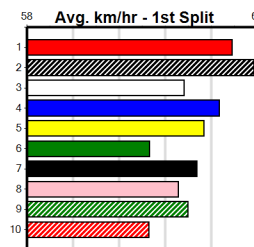

TOP CAT VIDEO

Distance: 390m, Race Type: Grade 5, Total Prizemoney: $2,925
1st: $1,950, 2nd: $600, 3rd: $300, 4th: $75

CINNABAR ICON (1) has recorded solid all the way wins here in 2 of her last 3 starts and she could be the one to beat again. ASTON WASHINGTON (6) can explode once fully balanced and she could make her presence felt in the run home.

Watchdog Tips: 1 6 2 4 Bet: Win 1

CINNABAR ICON [5] Solid all the way wins in 2 of last 3, go close. $4.00
BD Bitch Mar-22 Sire: ASTON DEE BEE Dam: TIME NO MONEY
Owner(s): M Sullivan
Trainer: Robert Sullivan (Shepparton East)

HAPPY BUDDHA [5] Biks Can race on the speed from the outset, chance. $5.50
BK Dog Dec-21 Sire: FABREGAS Dam: ELSA ROSE
Owner(s): heathcote park red nine syn (SYN), J Chilcott, L Forde, W Owen, T Byrne
Trainer: Julie Chilcott (Heathcote)

MISS MARCELINE [5] Good wins in 2 of last 3 but may need luck early. $10.00
BEED Bitch Jun-21 Sire: FERNANDO BALE Dam: FREYA THE SLAYER
Owner(s): R Bloomfield
Trainer: Roger Bloomfield (Benalla)

TROPIC MAN [5] Good turn of foot once balanced, can threaten. $3.80
BK Dog Apr-22 Sire: SHIMA SHINE Dam: SCOTTISH PRIDE
Owner(s): M Perry
Trainer: Jordan Formosa (Heathcote)

BELIEVING [5] Far from disgraced in recent times, must respect. $10.00
BK Dog Jan-21 Sire: BARCIA BALE Dam: TANTALISE
Owner(s): SEE THE DREAM (SYN), S Buccilli, B Buccilli
Trainer: Peter Frost (Heathcote)