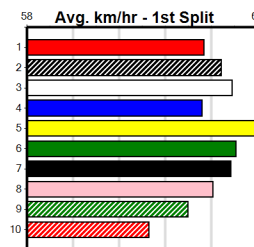

SPORTSBET GREEN TICKS

Distance: 390m, Race Type: Grade 5, Total Prizemoney: $2,925
1st: $1,950, 2nd: $600, 3rd: $300, 4th: $75

MIKE ANGELO ZEAL (5) can set the tempo soon after box rise in this and he may prove hard to reel in if he can cross and find the arm. ASTON JALAPENO (1) is an explosive chaser who is drawn to race in a forward position and can challenge.

Watchdog Tips: 5 1 7 3 Bet: Win 5

Form Box Wgt Dist Track Date Time BON Margin 1st/2nd (Time) PIR Checked Comment W/R Split 1 S/P Grade

ASTON JALAPENO [5] Explosive, drawn to race on the speed, danger. $3.40
Owner(s): C Mackie
Winning Distances: < 300m (0) 300 - 399m (8) 400 - 499m (0) 500 - 599m (0) 600 - 699m (0) > 700m (0)
Winning Weights: 31.1(1) 32.1(1) 32.2(2) 32.3(1) 32.5(2) 32.6(1)

Box History
Bx 1st 2nd 3rd 4th 5th 6th 7th 8th
1 1 1 2 2 2 1 1
2 1 1 1 1 1 1 1
3 1 1 1 1 1 1 1
4 1 1 2 2 1 1 1
5 2 2 2 1 1 1 1
6 2 1 3 1 1 1 1
7 1 2 1 1 1 1 1
8 1 2 1 1 1 1 1
Prize Best $19105.00
Starts 22.26(8)-20/1/24
Trk/Dts 39-8-3-8
APM 9-3-1-0 7081

LADY REPLICAS (NSW)[5] Shown speed in solid recent placings, must respect $7.00
Owner(s): G Black
Winning Distances: < 300m (0) 300 - 399m (1) 400 - 499m (6) 500 - 599m (1) 600 - 699m (0) > 700m (0)
Winning Weights: 26.9(1) 27.0(1) 27.1(1) 27.2(1) 27.3(2) 27.4(1) 28.0(1)

Box History
Bx 1st 2nd 3rd 4th 5th 6th 7th 8th
1 3 1 1 2 1 1 1
2 1 1 1 1 1 1 1
3 2 1 1 1 1 1 1
4 1 1 1 1 1 1 1
5 1 1 2 1 1 1 1
6 1 1 1 1 1 1 1
7 1 1 2 2 1 1 1
8 1 1 1 1 1 1 1
Prize Best $17435.00
Starts FSH
Trk/Dts 31-8-3-6
APM 0-0-0-0 6350

CHASING SUNSET [5] Solid here in Vic debut last start, can threaten. $5.00
Owner(s): N Crawford
Winning Distances: < 300m (0) 300 - 399m (0) 400 - 499m (6) 500 - 599m (0) 600 - 699m (0) > 700m (0)
Winning Weights: 33.5(1) 33.9(3) 34.0(1) 34.4(1)

Box History
Bx 1st 2nd 3rd 4th 5th 6th 7th 8th
1 1 1 1 1 1 1 1
2 1 1 1 1 1 1 1
3 1 1 1 1 1 1 1
4 1 1 1 1 1 1 1
5 1 1 1 1 1 1 1
6 1 1 1 1 1 1 1
7 1 1 1 1 1 1 1
8 1 1 1 1 1 1 1
Prize Best $15338.00
Starts 22.21(6)-2/12/24
Trk/Dts 17-6-3-1
APM 1-0-0-0 5716

SILVER MACK [5] Talented but my get shuffled back early, place. $4.50
Owner(s): C Knott
Winning Distances: < 300m (0) 300 - 399m (3) 400 - 499m (3) 500 - 599m (0) 600 - 699m (0) > 700m (0)
Winning Weights: 24.6(1) 25.1(1) 25.2(1) 25.7(1) 25.9(1) 26.2(1)

Box History
Bx 1st 2nd 3rd 4th 5th 6th 7th 8th
1 1 1 1 1 1 1 1
2 1 1 1 1 1 1 1
3 1 1 1 1 1 1 1
4 1 1 1 1 1 1 1
5 1 1 1 1 1 1 1
6 1 1 1 1 1 1 1
7 1 1 1 1 1 1 1
8 2 1 1 1 1 1 1
Prize Best $10015.00
Starts 22.10(1)-12/10/24
Trk/Dts 20-6-4-0
APM 6-2-1-0 3988

MIKE ANGELO ZEAL [5] Can set the tempo from his tough draw, go close. $9.00
Owner(s): Cabo Syndicate (SYN), R Montgomery, C Balaburova, D Delic, T Neceski
Winning Distances: < 300m (0) 300 - 399m (9) 400 - 499m (0) 500 - 599m (0) 600 - 699m (0) > 700m (0)
Winning Weights: 31.3(1) 31.5(1) 31.6(1) 31.7(1) 31.8(1) 32.1(2) 32.3(2)

Box History
Bx 1st 2nd 3rd 4th 5th 6th 7th 8th
1 1 1 1 1 1 1 1
2 1 1 1 1 1 1 1
3 3 1 1 1 1 1 1
4 1 1 1 1 1 1 1
5 1 1 5 1 1 1 1
6 1 1 1 1 1 1 1
7 2 1 1 1 1 1 1
8 1 1 1 1 1 1 1
Prize Best $20015.00
Starts 23.12(1)-25/4/24
Trk/Dts 36-9-7-7
APM 1-0-0-0 10236

1

2

3

4

5