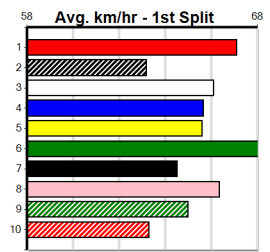

ONE MORE RACE TO GO

Distance: 390m, Race Type: Grade 5, Total Prizemoney: $2,925
1st: $1,950, 2nd: $600, 3rd: $300, 4th: $75

MAGNET MOVER (8) has recorded explosive wins in 2 of his last 3 starts and he may prove hard to hold out with room to wind up here. NORTH CAROLINA (3) has a huge motor and she may only need an ounce of luck in running to challenge.

Watchdog Tips: 8 3 1 2 Bet: Trifecta 3,8/1,2,3,8/1,2,3,8 ($10 - 83.33%)

Ryder's Magic [5] Gun draw, smart wins last 2 starts, big chance. $3.80
RF Dog Jun-22 Sire: ASTON DEE BEE Dam: SHARNI'S MY GIRL
Owner(s): C Langley
Winning Distances: < 300m (0) 300 - 399m (0) 400 - 499m (6) 500 - 599m (0) 600 - 699m (0) > 700m (0)
Winning Weights: 36.4(1) 36.6(1) 36.7(2) 37.1(1) 37.4(1)
5th (5) 37.6 400 WGL R5 31-Oct-24 23.25 22.67 5.00L RADEBE (22.90) M/67 . . . . 8.52 $3.40 T3-5
3rd (5) 37.2 350 HVL R10 10-Nov-24 19.56 19.39 2.00L HEAD HUNTER (19.42) M/1 . . . . 6.46 $7.80 5
5th (2) 36.9 350 HVL R6 15-Nov-24 19.69 19.39 4.50L RAPIDFIRE JAYDA (19.39) M/5 . . . . 6.68 $1.90 T3-5
3rd (4) 37.0 400 WGL R3 19-Nov-24 22.80 22.27 4.75L SHORT STRAW TREV (22.47) Q/33 . . . . 8.48 $21.50 RWH
5th (6) 36.4 400 WGL R4 26-Nov-24 23.32 22.27 7.50L ELENA'S JEBRYNAH (22.82) M/45 . . . . 8.66 $25.60 RWF
3rd (3) 36.9 400 WGL R10 06-Dec-24 23.03 22.44 1.00L DAWNY BY NAME (22.96) M/44 . . . . 8.41 $3.60 5
1st (1) 36.7 400 WGL R5 10-Dec-24 22.60 22.39 3.5L FREE FALLING (22.83) Q/11 . . . . 8.31 $2.80 5
1st (6) 36.4 435 SLE R11 15-Dec-24 24.62 24.27 0.75L ROMP TIN (24.66) M/311 . . . . 5.24 $3.20 5
Last 3 wins NOT included above
1st (6) 37.1 435 SLE R4 05-Jun-24 24.81 24.37 2.25L BOURNE SID (24.97) M/111 . . . . 5.21 $2.10 7
1st (5) 36.7 435 SLE R9 19-Jun-24 24.69 24.41 0.25L SMOKIN' PADDY (24.71) M/121 . . . . 5.25 $5.10 6G
1st (1) 37.4 400 WGL R11 06-Sep-24 23.02 22.54 0.25L URANA PANDA (23.04) M/33 . . . . 8.51 $3.00 5

Millie [5] Talented, can wind up mid race, threat with luck. $15.00
BD Bitch May-21 Sire: HOOKSY Dam: LEAVE ME OUT
Owner(s): D Jarvis
Winning Distances: < 300m (0) 300 - 399m (9) 400 - 499m (0) 500 - 599m (0) 600 - 699m (0) > 700m (0)
Winning Weights: 29.6(1) 29.8(1) 30.0(1) 30.2(3) 30.3(1) 30.4(1) 31.3(1)
1st (6) 31.3 390 SHP R11 17-Oct-24 22.44 22.22 0.25L KRACKEN FORCE (22.46) M/62 . . . . SW . . 8.70 $10.30 T3-5
3rd (2) 31.3 390 BAL R13 23-Oct-24 22.38 21.71 1.25L BLAME SPENCER (22.31) Q/22 . . . . . 8.45 $27.70 X45
8th (7) 31.3 390 BAL R7 06-Nov-24 22.88 21.76 17.00 ZIPPING GRYLLIS (21.76) M/67 . . . . . 8.51 $41.70 X34
2nd (8) 31.2 300 HVL R9 17-Nov-24 16.84 16.66 1.00L NEW WAVE WHITE (16.78) M/2 . . . . . 3.92 $19.70 FFA
3rd (3) 31.2 390 BAL R12 21-Nov-24 22.11 21.93 2.75L MYRNIONG STORM (21.93) M/43 . . . . . 8.41 $13.60 5
7th (2) 31.3 425 BEN R3 29-Nov-24 24.34 23.63 8.00L QUICK BISCUIT (23.80) M/224 . . . . . 6.59 $12.50 5
3rd (1) 31.1 300 HVL R6 15-Dec-24 16.72 16.49 3.25L SPOT FOX (16.49) M/1 . . . . . 3.89 $46.00 FFA
4th (2) 31.0 390 BAL R13 18-Dec-24 22.61 22.07 3.25L LOCHINVAR RUBY (22.39) M/42 . . . . . 8.57 $7.50 5
Last 3 wins NOT included above
1st (7) 30.2 390 BAL R10 10-Jan-24 22.13 21.86 0.50L REEMA BALE (22.15) M/11 . . . . SW . . 8.29 $8.40 5
1st (7) 30.2 300 HVL R11 16-Jun-24 16.86 16.69 2.50L CINNAMON DUST (17.03) M/3 . . . . . 4.00 $1.90 5
1st (3) 29.8 390 BAL R5 17-Jul-24 22.40 21.95 0.50L PALTROW BALE (22.42) M/21 . . . . . 8.36 $4.50 5