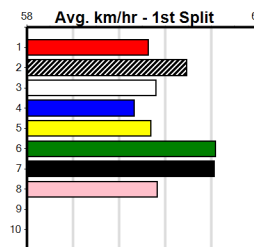

RIDE FOR LUCY (2-3 WINS)

9

5:17PM

(VIC time)

Distance: 390m, Race Type: Restricted Win, Total Prizemoney: $2,925
1st: $1,950, 2nd: $600, 3rd: $300, 4th: $75

TWILIGHT TORI (7) was a solid all the way winner here last start and she may only need to step on terms to salute again today. NO WORDS (6) can race on the speed from the outset and looks set to be prominent throughout here.

Watchdog Tips: **7** **6** **2** **8** **Bet:** **Win 7**

1

BOROUGH BOUND [6] **May get buried back early here, needs some luck.** **$12.00**

WBEBD Dog Feb-22 **Sire: FERNANDO BALE Dam: SUBLIME NEWS** **Trainer: Jordan Formosa (Heathcote)**

Owner(s): J Formosa
Winning Distances: < 300m (0) 300 - 399m (2) 400 - 499m (0) 500 - 599m (0) 600 - 699m (0) > 700m (0)
Winning Weights: 31.4(1) 31.7(1)

Rank	Age	Sex	Color	DOB	Time	Margin	1st/2nd (Time)	PIR	Checked	Comment	WR	Split 1	S/P	Grade
6th	(4)	31.1	390	BAL	R10	11-Nov-24	23.21 22.11	16.00	WALTZING BRUTE (22.12)	M/46	.	.	.	8.99 $12.30 T3-7
2nd	(1)	31.2	390	SHP	R10	14-Nov-24	22.62 22.08	8.00L	BIG BOY CABANG (22.08)	Q/22	.	.	.	8.56 $5.90 7
3rd	(3)	31.5	390	SHP	R10	21-Nov-24	22.63 22.13	3.5L	JABBERWOCKY (22.40)	M/52	.	.	.	8.69 $20.80 T3-7
6th	(4)	31.7	390	SHP	R10	25-Nov-24	22.64 22.02	7.00L	AMRON BOBBY (22.18)	Q/55	.	.	.	8.64 $43.40 X67
4th	(3)	31.8	390	SHP	R10	05-Dec-24	22.47 22.18	4.25L	NO WORDS (22.18)	M/33	.	.	.	8.49 $26.10 T3-7
1st	(4)	31.7	390	BAL	R9	09-Dec-24	22.92 22.11	0.50L	BONE SHAKER (22.94)	S/72	.	.	.	8.63 $20.20 T3-7
3rd	(4)	31.7	425	BEN	R9	14-Dec-24	24.45 24.07	5.00L	BELFAST SPOT (24.10)	M/123	.	.	.	6.72 $3.00 6G
5th	(8)	32.2	425	BEN	R10	18-Dec-24	24.75 24.15	6.50L	GRANNIE MAY (24.32)	M/444	.	.	.	6.82 $18.90 T3-6

Last 3 wins NOT included above

Rank	Age	Sex	Color	DOB	Time	Margin	1st/2nd (Time)	PIR	Checked	Comment	WR	Split 1	S/P	Grade
1st	(1)	31.4	390	SHP	R2	08-Aug-24	22.73 22.32	1.5L	TWO FOOT TONI (22.83)	M/11	.	.	.	8.79 $3.00 T3-M

Box History

Bx	1st	2nd	3rd	4th	5th	6th	7th	8th
1	1	2	2	2				
2		1					1	1
3			2	1				
4	1		3			2		
5								
6								
7				1				
8			1	2	1			

Prize Best Starts Trk/Dts APM: $4765.00, 22.47(3)-5/12/24, 24-2-3-8, 7-1-1-2, 3063