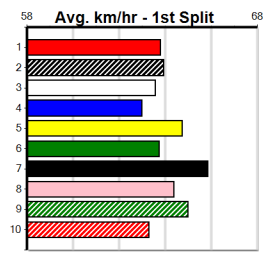

SHEPPARTON RACE 13

Distance: 390m, Race Type: Grade 5, Total Prizemoney: $2,925
1st: $1,950, 2nd: $600, 3rd: $300, 4th: $75

TWILIGHT KING (8) can get a nice cart in the early stages in this and he could prove a bit too powerful in the run to the judge. FEATHERS (7) can set the tempo soon after box rise and she could be in front for a long way here.

Watchdog Tips: **8** **7** **1** **2** **Bet:** **Win 8**

Form	Box	Wgt	Dist	Track	Date	Time	BON	Margin	1st/2nd (Time)	PIR	Checked	Comment	WR	Split 1	S/P	Grade

1

GROVER BALE (NSW)[5] **$4.50**

RBD Dog Mar-22 **Sire: FERNANDO BALE Dam: IDRIA BALE**

Owner(s): L Harris **Trainer: Luke Harris (Devon Meadows)**

Winning Distances: < 300m (0) 300 - 399m (1) 400 - 499m (3) 500 - 599m (0) 600 - 699m (0) > 700m (0)

Winning Weights: 30.3(1) 30.7(1) 31.1(1) 31.5(1)

1st (2)	31.5	400	GEL	R3	06-Sep-24	22.68	22.68	2.00L PAW LEON (22.81)	M/21	.	.	.	.	8.51	$4.50	RW
8th (4)	30.7	460	GEL	R8	27-Sep-24	26.68	25.56	16.00 BORACAY STORM (25.56)	M/788	.	.	.	.	6.71	$33.10	X45
8th (8)	31.3	400	GEL	R11	04-Oct-24	23.82	22.60	18.00 PARIS BALE (22.62)	M/77	.	VO	.	.	8.75	$64.90	X45
6th (2)	31.7	390	BAL	R3	09-Oct-24	22.66	22.06	9.00L BLACKPOOL VIPER (22.06)	M/56	.	SW	.	.	8.82	$13.90	RWH
4th (1)	31.9	400	GEL	R5	15-Oct-24	22.96	22.45	7.50L NIMBLE TOMMY (22.45)	M/54	.	.	.	.	8.55	$5.20	X45
2nd (4)	32.9	425	BEN	R10	04-Nov-24	24.38	23.81	0.25L COLLINDA LAW (24.36)	M/542	.	.	.	.	6.78	$3.40	T3-5
3rd (2)	32.5	410	HOR	R11	09-Nov-24	23.62	22.98	4.25L PAW CHEYENNE (23.33)	M/55	.	.	.	.	10.61	$4.30	T3-5
8th (2)	32.9	400	WGL	R3	12-Nov-24	23.55	22.37	13.00L ACACIA ROCKET (22.68)	M/68	.	V28	.	.	8.68	$17.00	5

Last 3 wins NOT included above

1st (4)	30.7	400	GEL	R1	23-Apr-24	22.84	22.56	1.00L SHERRY CHERRY (22.89)	M/11	.	.	.	.	8.54	$4.60	M
1st (8)	31.1	400	GEL	R9	30-Apr-24	23.04	22.73	2.75L GO GIZMO GO (23.23)	S/21	.	.	.	.	8.61	$1.50	7
1st (2)	30.3	390	WBL	R10	20-Jun-24	22.48	22.27	1.00L FANCY KIAARN (22.54)	M/22	.	.	.	.	8.69	$9.10	6G

Box History

Bx	1st	2nd	3rd	4th	5th	6th	7th	8th
1								
2	2		3	1		2		1
3		1			1			
4	1	1	2					1
5						1	1	
6		1						
7			2	1		1	1	
8	1		1	2				1

Prize Best Starts Trk/Dts APM: $9455.00 FSH 31-4-2-9 0-0-0-0 3480