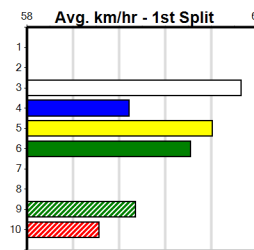

ELITE COLLARS & LEADS

2

2:57PM

(VIC time)

Distance: 390m, **Race Type:** Maiden, **Total Prizemoney:** $2,535
1st: $1,680, **2nd:** $520, **3rd:** $260, **4th:** $75

WEST ON BEATTIE (3) was solidly placed on debut before being injured in her last start placing and she looks set for a maiden victory in this. BULLET FORCE (5) showed speed in her handy debut placing last start and she could challenge here.

Watchdog Tips: **3** **5** **7** **1** **Bet:** Box Quinella 3,5,7 ($10 for 333.33%)

Form Box	Wgt	Dist	Track	Date	Time	BON	Margin	1st/2nd (Time)	PIR	Checked	Comment	WR	Split 1	S/P	Grade		
1	GUACAMOLE IRISH [M] $5.50																
	1st litter from a talented dam, betting best guide																
	BK Dog Mar-23 Sire: HARD STYLE RICO Dam: MAGGIE PIE Trainer: Jordan Formosa (Heathcote)																
	Owner(s): B Franksen																
	Winning Distances: < 300m (0) 300 - 399m (0) 400 - 499m (0) 500 - 599m (0) 600 - 699m (0) > 700m (0)																
	Winning Weights:																
	<table border="1"> <thead> <tr> <th>Bx</th> <th>1st</th> <th>2nd</th> <th>3rd</th> <th>4th</th> <th>5th</th> <th>6th</th> <th>7th</th> <th>8th</th> </tr> </thead> <tbody> <tr><td>1</td><td></td><td></td><td></td><td></td><td></td><td></td><td></td><td></td></tr> <tr><td>2</td><td></td><td></td><td></td><td></td><td></td><td></td><td></td><td></td></tr> <tr><td>3</td><td></td><td></td><td></td><td></td><td></td><td></td><td></td><td></td></tr> <tr><td>4</td><td></td><td></td><td></td><td></td><td></td><td></td><td></td><td></td></tr> <tr><td>5</td><td></td><td></td><td></td><td></td><td></td><td></td><td></td><td></td></tr> <tr><td>6</td><td></td><td></td><td></td><td></td><td></td><td></td><td></td><td></td></tr> <tr><td>7</td><td></td><td></td><td></td><td></td><td></td><td></td><td></td><td></td></tr> <tr><td>8</td><td></td><td></td><td></td><td></td><td></td><td></td><td></td><td></td></tr> </tbody> </table>																
	Last 3 wins NOT included above																
	<table border="1"> <tr><td>Prize Best</td><td></td><td></td><td></td><td></td><td></td><td></td><td></td><td>$0</td></tr> <tr><td>Starts</td><td></td><td></td><td></td><td></td><td></td><td></td><td></td><td>FSH</td></tr> <tr><td>Trk/Dts</td><td></td><td></td><td></td><td></td><td></td><td></td><td></td><td>0-0-0-0</td></tr> <tr><td>APM</td><td></td><td></td><td></td><td></td><td></td><td></td><td></td><td>0-0-0-0</td></tr> <tr><td></td><td></td><td></td><td></td><td></td><td></td><td></td><td></td><td>0</td></tr> </table>																
	2	FLASH ABBEY [M] $6.00															
Littermate of number 1, watch betting.																	
BD Bitch Mar-23 Sire: HARD STYLE RICO Dam: MAGGIE PIE Trainer: Jordan Formosa (Heathcote)																	
Owner(s): B Franksen																	
Winning Distances: < 300m (0) 300 - 399m (0) 400 - 499m (0) 500 - 599m (0) 600 - 699m (0) > 700m (0)																	
Winning Weights:																	
<table border="1"> <thead> <tr> <th>Bx</th> <th>1st</th> <th>2nd</th> <th>3rd</th> <th>4th</th> <th>5th</th> <th>6th</th> <th>7th</th> <th>8th</th> </tr> </thead> <tbody> <tr><td>1</td><td></td><td></td><td></td><td></td><td></td><td></td><td></td><td></td></tr> <tr><td>2</td><td></td><td></td><td></td><td></td><td></td><td></td><td></td><td></td></tr> <tr><td>3</td><td></td><td></td><td></td><td></td><td></td><td></td><td></td><td></td></tr> <tr><td>4</td><td></td><td></td><td></td><td></td><td></td><td></td><td></td><td></td></tr> <tr><td>5</td><td></td><td></td><td></td><td></td><td></td><td></td><td></td><td></td></tr> <tr><td>6</td><td></td><td></td><td></td><td></td><td></td><td></td><td></td><td></td></tr> <tr><td>7</td><td></td><td></td><td></td><td></td><td></td><td></td><td></td><td></td></tr> <tr><td>8</td><td></td><td></td><td></td><td></td><td></td><td></td><td></td><td></td></tr> </tbody> </table>																	
Last 3 wins NOT included above																	
<table border="1"> <tr><td>Prize Best</td><td></td><td></td><td></td><td></td><td></td><td></td><td></td><td>$0</td></tr> <tr><td>Starts</td><td></td><td></td><td></td><td></td><td></td><td></td><td></td><td>FSH</td></tr> <tr><td>Trk/Dts</td><td></td><td></td><td></td><td></td><td></td><td></td><td></td><td>0-0-0-0</td></tr> <tr><td>APM</td><td></td><td></td><td></td><td></td><td></td><td></td><td></td><td>0-0-0-0</td></tr> <tr><td></td><td></td><td></td><td></td><td></td><td></td><td></td><td></td><td>0</td></tr> </table>																	
3		WEST ON BEATTIE [M] $2.80															
	Shown talent, injured last start, can go close.																
	BK Bitch Mar-23 Sire: WEST ON AUGIE Dam: HOPE'S THUNDER Trainer: Adele Powell (Stanhope)																
	Owner(s): Powellful Ryino (SYN), M Ryan, A Powell																
	Winning Distances: < 300m (0) 300 - 399m (0) 400 - 499m (0) 500 - 599m (0) 600 - 699m (0) > 700m (0)																
	Winning Weights: