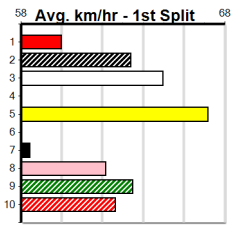

Horsham

SPORTSBET SAME RACE MULTI

Distance: 410m, Race Type: Maiden, Total Prizemoney: $2,535
1st: $1,680, 2nd: $520, 3rd: $260, 4th: $75

1

11:18AM
(VIC time)

Watchdog Tips: **0 0 0 0** Bet: **.**