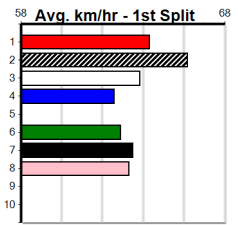

WATTS PRICE ACCOUNTANTS (1-3 WINS)

Distance: 485m, Race Type: Restricted Win, Total Prizemoney: $3,340
1st: $2,230, 2nd: $690, 3rd: $345, 4th: $75

7

1:12PM

(VIC time)

Watchdog Tips: **0 0 0 0** Bet: .