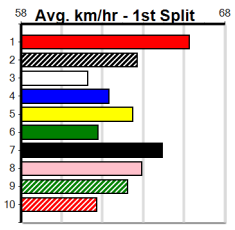

Horsham

WARRACK BUTCHERY

Distance: 410m, Race Type: Grade 7, Total Prizemoney: $2,925
1st: $1,950, 2nd: $600, 3rd: $300, 4th: $75

2

11:34AM
(VIC time)

Watchdog Tips: **0 0 0 0** Bet: **0**