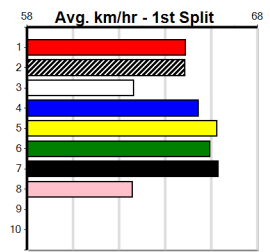

Distance: 410m, Race Type: Mixed 4/5, Total Prizemoney: $3,360
1st: $2,250, 2nd: $690, 3rd: $345, 4th: $75

Watchdog Tips:

Bet:

Table with columns: Form Box, Wgt, Dist, Track, Date, Time, BON, Margin, 1st/2nd (Time), PIR, Checked, Comment, WR, Split 1, S/P, Grade

Race 1: PLUTOCRACY [5]
BD Dog May-22 Sire: TOMMY SHELBY Dam: OSAKALAKA
Owner(s): J Forbes
Trainer: James Forbes (Ross Creek)
Winning Distances: < 300m (0) 300 - 399m (5) 400 - 499m (3) 500 - 599m (0) 600 - 699m (0) > 700m (0)
Winning Weights: 30.3(1) 30.4(1) 30.5(1) 30.7(1) 30.8(1) 31.0(1) 31.5(1) 32.0(1)
Box History table and Prize Best Starts table included.

Race 2: ROSCOE BALE (NSW)[5]
WBK Dog May-22 Sire: ALLEN DEED Dam: WANNA ALLEN
Owner(s): J Hamilton
Trainer: Matthew Marshall (Darley)
Winning Distances: < 300m (0) 300 - 399m (2) 400 - 499m (3) 500 - 599m (0) 600 - 699m (0) > 700m (0)
Winning Weights: 29.6(1) 30.0(1) 30.2(1) 30.6(1) 31.3(1)
Box History table and Prize Best Starts table included.

Race 3: RAGIN' ABLETT [4]
BK Dog Apr-21 Sire: DYNA VILLA Dam: HURRICANE QUEEN
Owner(s): D Welsh
Trainer: Jason Wickham (Lara)
Winning Distances: < 300m (0) 300 - 399m (2) 400 - 499m (8) 500 - 599m (0) 600 - 699m (0) > 700m (0)
Winning Weights: 30.0(1) 30.4(1) 30.9(1) 31.0(3) 31.6(1) 31.9(1) 32.1(1) 32.4(1)
Box History table and Prize Best Starts table included.

Race 4: KENSINGTON FLYER [5]
BK Dog Apr-22 Sire: MY REDEEMER Dam: LIVERPOOL FLYER
Owner(s): Bee Gee Mac (SYN), G Mcrae, B Mcrae
Trainer: Gregory Mcrae (Smythes Creek)
Winning Distances: < 300m (0) 300 - 399m (1) 400 - 499m (10) 500 - 599m (0) 600 - 699m (0) > 700m (0)
Winning Weights: 26.3(1) 26.6(1) 26.8(1) 26.9(2) 27.0(2) 27.3(1) 27.4(1) 27.5(2)
Box History table and Prize Best Starts table included.

Race 5: ORIENTAL OPHELIA [4]
BK Bitch Apr-22 Sire: ORSON ALLEN Dam: ORIENTAL JADE
Owner(s): N Hebart
Trainer: Rodney Clark (Echuca Village)
Winning Distances: < 300m (0) 300 - 399m (3) 400 - 499m (5) 500 - 599m (0) 600 - 699m (0) > 700m (0)
Winning Weights: 25.8(1) 25.9(2) 26.1(2) 26.2(1) 26.6(1) 27.4(1)
Box History table and Prize Best Starts table included.