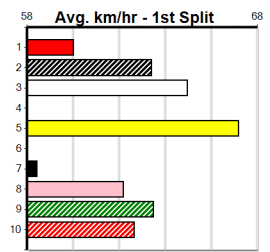

Horsham

SPORTSBET SAME RACE MULTI

1

11:18AM

(VIC time)

Distance: 410m, Race Type: Maiden, Total Prizemoney: $2,535
1st: $1,680, 2nd: $520, 3rd: $260, 4th: $75

Watchdog Tips:

Bet:

Form Box	Wgt	Dist	Track	Date	Time	BON	Margin	1st/2nd (Time)	PIR	Checked	Comment	WR	Split 1	S/P	Grade

SEVEN OF NINE [M]

BK Bitch Feb-22 Sire: HOUDINI BOY Dam: ELUSIVE ANAKE
Owner(s): J Bovett Trainer: Alfred King (Sulky)
Winning Distances: < 300m (0) 300 - 399m (0) 400 - 499m (0) 500 - 599m (0) 600 - 699m (0) > 700m (0)
Winning Weights:

7th (6)	25.9	390	SHP	R1	26-Aug-24	23.50	22.16	16.00	DARRA RUBY (22.44)	M/77	.	.	W	9.17	$2.10	MH
6th (7)	26.4	300	HVL	R1	08-Sep-24	17.22	16.31	11.00	BLACK STATESMAN (16.47)	M/5	.	.	.	4.10	$23.90	M
8th (7)	27.0	390	SHP	R1	24-Oct-24	23.49	22.09	12.00	RIVER GEORGE (22.71)	M/67	.	.	.	8.79	$4.10	M
8th (8)	27.0	390	BAL	R4	21-Nov-24	23.20	21.93	12.00	MR. FRANKIE LEE (22.39)	S/88	.	.	.	8.83	$54.30	M
4th (5)	27.1	390	BAL	R1	25-Nov-24	22.75	22.22	6.00	L NAUGHTY NORM (22.34)	M/53	.	.	.	8.72	$30.50	T3-M
5th (7)	27.1	425	BEN	R1	04-Dec-24	25.49	24.18	4.25	L CLASSY WILLOW (25.20)	M/531	.	.	W	6.83	$3.20	M
2nd (8)	27.2	425	BEN	R2	14-Dec-24	24.92	24.07	10.00	NICK DEVERE (24.23)	S/652	.	.	.	6.95	$12.30	M

Last 3 wins NOT included above

Box History

Bx	1st	2nd	3rd	4th	5th	6th	7th	8th
1								
2								
3								
4								
5				1				
6								1
7					1	1		1
8	1							1

Prize Best	$370.00
Starts	FSH
Trk/Dts	7-0-1-0
APM	0-0-0-0
	370

SOLAR EBONY [M]

BE Bitch Dec-22 Sire: FERAL FRANKY Dam: SOLAR LIFE
Owner(s): V Millington Trainer: Victor Millington (Mt Cole)
Winning Distances: < 300m (0) 300 - 399m (0) 400 - 499m (0) 500 - 599m (0) 600 - 699m (0) > 700m (0)
Winning Weights:

5th (8)	26.0	410	HOR	R1	22-Oct-24	23.98	22.99	5.00	L MISS YOUR KISS (23.65)	M/45	.	.	.	10.70	$3.50	M
6th (6)	26.0	410	HOR	R1	29-Oct-24	24.26	23.25	10.00	VENETIAN BLUE (23.59)	M/45	.	.	.	10.68	$7.20	M
5= (5)	26.2	410	HOR	R3	05-Nov-24	23.99	22.93	11.00	IT'S BUBBLE TIME (23.24)	Q/76	.	.	.	10.92	$11.00	MH
F (3)	26.0	410	HOR	R1	09-Nov-24	0.00	22.98	.	L PAW EDEN (23.47)	M/67	.	.	V7	10.87	$13.40	M
2nd (2)	26.2	410	HOR	R1	26-Nov-24	23.74	22.97	0.25	L FLYING TULLY (23.72)	Q/43	.	.	.	10.82	$2.80	M
2nd (5)	26.2	410	HOR	R2	03-Dec-24	24.17	23.06	3.75	L TOP FLIGHT (23.91)	M/85	.	.	.	11.09	$10.50	M
2nd (4)	25.9	410	HOR	R1	07-Dec-24	23.81	23.34	0.25	L HUSKY BAILEY (23.80)	M/41	.	.	V7	10.81	$4.00	M
2nd (2)	25.8	410	HOR	R2	23-Dec-24	23.80	23.13	4.00	L PAT CARD (23.52)	Q/22	.	.	.	10.56	$7.80	M

Last 3 wins NOT included above

Box History

Bx	1st	2nd	3rd	4th	5th	6th	7th	8th
1								
2		3			1			
3			1					
4		1		1				1
5		1			1			
6						1		
7				1				
8		1			1	1		

Prize Best	$3270.00
Starts	23.43(3)-1/10/24
Trk/Dts	16-0-5-2
APM	14-0-5-2
	2794