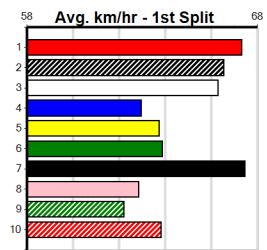

CHS GROUP DAMSELS DASH (1-4 WINS)

Distance: 410m, Race Type: Restricted Win, Total Prizemoney: $2,925
1st: $1,950, 2nd: $600, 3rd: $300, 4th: $75

Watchdog Tips:

Bet:

Form	Box	Wgt	Dist	Track	Date	Time	BON	Margin	1st/2nd (Time)	PIR	Checked	Comment	WR	Split 1	S/P	Grade

MAYBE RAIN [5]

BK Bitch Nov-22 Sire: FABREGAS Dam: SIXTEEN PEGS Trainer: Peter Fulton (Ecklin South)

Owner(s): B Fulton
Winning Distances: < 300m (0) 300 - 399m (3) 400 - 499m (1) 500 - 599m (0) 600 - 699m (0) > 700m (0)
Winning Weights: 25.9(1) 26.4(2) 26.5(1)

6th (2)	26.2	410	HOR	R3	09-Nov-24	23.72	22.98	2.50L	BAG OF SNAGS (23.55)	Q/11	.	.	.	10.33	$11.80	7
1st (4)	26.4	390	WBL	R3	14-Nov-24	22.33	22.00	6.00L	JUICY GOSSIP (22.73)	Q/11	.	.	.	8.55	$6.50	X67
5th (8)	26.0	410	HOR	R3	19-Nov-24	23.57	23.16	5.50L	ENTERTAINMENT (23.20)	S/33	.	.	.	10.36	$13.40	RW
F (8)	26.0	400	GEL	R3	22-Nov-24	0.00	22.27	.	CUSTARD ART (22.57)	M/3	.	V7	.	8.49	$8.70	X67
7th (7)	26.5	390	WBL	R3	02-Dec-24	22.96	22.17	10.00	RESIGN THE PLOW (22.29)	M/46	.	.	.	8.79	$1.60	X67
1st (8)	26.4	410	HOR	R11	07-Dec-24	23.40	23.34	4.50L	MAYBE SPAGHETTI (23.70)	M/11	.	.	.	10.27	$1.50	6G
1st (5)	26.5	390	BAL	R14	11-Dec-24	22.09	22.02	6.00L	WAIURUA'S WAY (22.50)	Q/11	.	.	.	8.27	$6.70	5
7th (5)	26.6	410	HOR	R2	17-Dec-24	23.99	23.14	12.00	PANADERO STAR (23.19)	M/33	.	.	.	10.57	$18.20	RWH

Last 3 wins NOT included above

1st (8)	25.9	390	WBL	R1	17-Oct-24	22.38	21.72	5.50L	SUPER CETANE (22.75)	M/11	.	.	.	8.68	$5.30	M

Prize Best Starts Trk/Dts APM: $7605.00, 23.40(8)-7/12/24, 12-4-0-0, 4-1-0-0, 6513

MISS MELEE [5]

BK Bitch Nov-21 Sire: SHIMA SHINE Dam: IT'S A DIVA Trainer: Nicholas Johnston (Tooborac)

Owner(s): A Johnston
Winning Distances: < 300m (0) 300 - 399m (4) 400 - 499m (0) 500 - 599m (0) 600 - 699m (0) > 700m (0)
Winning Weights: 27.1(1) 27.5(2) 27.9(1)

7th (4)	27.4	300	HVL	R11	20-Oct-24	17.12	16.76	4.25L	SAILAWAY GIN (16.83)	S/8	.	.	.	4.08	$49.30	5
6th (7)	27.6	400	WGL	R12	25-Oct-24	23.35	22.52	8.50L	BEGONIA BELL (22.77)	M/46	.	.	.	8.58	$4.30	T3-5
3rd (5)	27.9	400	WGL	R12	01-Nov-24	22.94	22.49	3.25L	MICK SAYS SO (22.72)	M/22	.	.	.	8.49	$3.90	T3-5
2nd (6)	27.9	390	SHP	R3	11-Nov-24	22.33	21.77	3.25L	SWEET VALENTINE (22.12)	M/32	.	.	.	8.44	$8.00	5
1st (7)	27.9	390	SHP	R13	18-Nov-24	21.99	21.87	6.50L	HARBOUR LIGHTS (22.44)	M/11	.	.	.	8.37	$3.60	5
4th (2)	27.9	410	HOR	R12	26-Nov-24	23.62	22.97	6.50L	MOTOR HEAD MAXIM (23.18)	Q/65	.	.	.	10.64	$3.90	5
2nd (5)	28.1	410	HOR	R12	03-Dec-24	23.47	23.06	1.5L	ORIENTAL OPHELIA (23.38)	M/32	.	.	.	10.55	$7.60	5
3rd (4)	28.0	350	HVL	R7	08-Dec-24	19.47	18.90	1.25L	WILD VENUS (19.40)	M/5	.	.	.	6.69	$7.30	5

Last 3 wins NOT included above

1st (5)	27.1	390	SHP	R2	18-Apr-24	22.22	22.09	4.50L	BUSHMAN'S DAMPER (22.53)	Q/11	.	.	.	8.48	$2.60	T3-M
1st (7)	27.5	350	HVL	R9	26-Jul-24	19.70	19.57	0.10L	STURGIS (19.71)	M/4	.	.	.	6.71	$4.10	T3-7
1st (5)	27.5	350	HVL	R9	30-Jul-24	19.56	19.56	3.5L	BRAEMAR SHEILA (19.80)	M/2	.	.	.	6.03	$1.60	T3-7

Prize Best Starts Trk/Dts APM: $10160.00, 23.47(5)-3/12/24, 32-4-8-5, 2-0-1-0, 5562