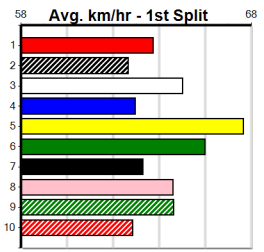

SHIMA SHINE AT STUD

Distance: 410m, Race Type: Grade 6, Total Prizemoney: $2,925
1st: $1,950, 2nd: $600, 3rd: $300, 4th: $75

Watchdog Tips: [ ] [ ] [ ] [ ] Bet: [ ]

Form Box Wgt Dist Track Date Time BON Margin 1st/2nd (Time) PIR Checked Comment WR Split 1 S/P Grade

BONA VISTA (NSW)[6] BK Dog Nov-22 Sire: FERNANDO BALE Dam: CHAMPION MODEL Trainer: Matthew Marshall (Darley)
Winning Distances: < 300m (0) 300 - 399m (1) 400 - 499m (1) 500 - 599m (0) 600 - 699m (0) > 700m (0)
Winning Weights: 33.6(1) 34.6(1)
1st (2) 34.6 390 BAL R1 07-Oct-24 22.82 22.52 0.75L GUSTO (22.86) M/11 SW 8.63 $1.80 T3-M
2nd (8) 34.0 390 SHP R2 12-Oct-24 22.20 21.99 0.75L SACHIN (22.16) M/22 8.53 $4.70 7
2nd (6) 33.9 425 BEN R3 19-Oct-24 24.22 24.08 2.00L SODA PHOENIX (24.08) Q/222 6.62 $3.70 7
2nd (2) 34.2 400 GEL R9 02-Nov-24 22.93 22.24 5.50L JUST BELIEVE (22.55) M/52 8.68 $5.40 X67
2nd (7) 33.9 400 GEL R10 08-Nov-24 23.01 22.39 3.5L NEW LINE (22.77) M/22 8.56 $4.20 X67
1st (4) 33.6 460 GEL R3 15-Nov-24 26.15 25.85 2.50L JUMBUK JOHNNY (26.32) Q/111 SW 6.62 $4.40 X67
5th (4) 33.7 525 MEP R4 27-Nov-24 30.39 30.02 3.25L UPSET SUNSET (30.18) M/3255 5.16 $12.60 X67H
6th (3) 33.8 525 MEP R10 04-Dec-24 30.92 29.74 5.00L IVORY NARWHAL (30.57) M/6355 5.31 $3.00 6G
Last 3 wins NOT included above
Box History: Bx 1st 2nd 3rd 4th 5th 6th 7th 8th
Prize Best $6130.00
Starts 12-2-6-0
Trk/Dts 0-0-0-0
APM 4264

POPPY RICK [6] BK Dog Aug-22 Sire: FERAL FRANKY Dam: STEPPING Trainer: Richard Boehm (Dunolly)
Winning Distances: < 300m (0) 300 - 399m (1) 400 - 499m (1) 500 - 599m (0) 600 - 699m (0) > 700m (0)
Winning Weights: 32.2(1) 32.3(1)
4th (8) 32.1 425 BEN R2 06-Nov-24 24.41 23.88 3.75L ATLAS AMAZON (24.16) M/333 6.75 $20.90 X67
7th (2) 32.1 390 BAL R9 11-Nov-24 22.97 22.11 7.00L CONNOR'S FLYER (22.49) M/37 8.53 $2.80 T3-7
5th (1) 31.8 390 BAL R10 14-Nov-24 22.98 22.16 7.50L RELEASED (22.46) M/66 8.88 $3.60 T3-7
6th (6) 32.2 410 HOR R2 19-Nov-24 23.98 23.16 7.50L ZIPPING TAMIKA (23.48) M/66 10.78 $14.90 7
1st (1) 32.2 425 BEN R9 27-Nov-24 24.33 24.03 0.50L GREEDY RICH (24.37) M/111 6.61 $4.60 T3-7
4th (7) 32.2 410 HOR R4 03-Dec-24 24.64 23.06 19.00 SOMETHING GOOD (23.36) M/45 10.64 $9.30 6G
3rd (5) 32.4 410 HOR R3 10-Dec-24 23.93 23.06 9.50L NOVA OWEN (23.29) M/43 10.59 $83.90 X67
3rd (6) 32.2 425 BEN R10 18-Dec-24 24.48 24.15 2.50L GRANNIE MAY (24.32) M/322 6.78 $11.50 T3-6
Last 3 wins NOT included above
1st (4) 32.3 390 BAL R1 21-Oct-24 22.39 22.03 5.00L GOES UNPUNISHED (22.73) Q/11 SW 8.56 $5.50 T3-M
Box History: Bx 1st 2nd 3rd 4th 5th 6th 7th 8th
Prize Best $3405.00
Starts 23.93(5)-10/12/24
Trk/Dts 14-2-3-2
APM 4-0-0-1 2667