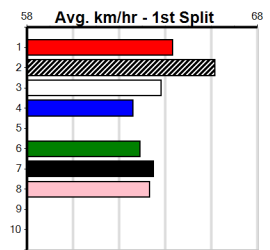

WATTS PRICE ACCOUNTANTS (1-3 WINS)

Distance: 485m, Race Type: Restricted Win, Total Prizemoney: $3,340
1st: $2,230, 2nd: $690, 3rd: $345, 4th: $75

Watchdog Tips: ☐ ☐ ☐ ☐ ☐ **Bet:** ☐

Form Box	Wgt	Dist	Track	Date	Time	BON	Margin	1st/2nd (Time)	PIR	Checked	Comment	WR	Split 1	S/P	Grade

1

DIFFERENT HERE [5]
BD Dog Jan-23 Sire: FERAL FRANKY Dam: PHANTOM MIME
Owner(s): M Marshall Trainer: Matthew Marshall (Darley)
Winning Distances: < 300m (0) 300 - 399m (0) 400 - 499m (1) 500 - 599m (2) 600 - 699m (0) > 700m (0)
Winning Weights: 34.4(1) 34.6(2)

7th (6)	34.4	525	MEP	R1	30-Oct-24	31.48	29.86	13.00 LET'S GO OUT (30.57)	M/5777				5.38	$2.90	M
4th (1)	34.2	525	MEP	R3	06-Nov-24	30.49	29.90	4.75L DISTANT (30.17)	M/2222				5.26	$2.10	MH
1st (5)	34.4	515	SAP	R1	11-Nov-24	29.97	29.47	6.00L SOUTH THAILAND (30.37)	Q/1111				5.12	$3.40	M
2nd (2)	34.3	525	MEA	R2	16-Nov-24	30.57	29.66	4.50L PAW CRAFTER (30.26)	M/2222				5.24	$8.90	7
6th (1)	34.7	525	MEA	R2	22-Nov-24	30.60	29.82	7.50L HIGHLY CONNECTED (30.09)	M/6445				5.26	$23.50	X67
1st (7)	34.6	460	GEL	R4	30-Nov-24	25.98	25.87	0.50L ASSUME FLOPPY (26.01)	Q/111				6.67	$3.50	7
4th (7)	34.5	515	SAP	R10	09-Dec-24	30.21	29.54	6.00L LUNA MIKADO (29.82)	M/5754				5.25	$4.20	X67H
1st (4)	34.6	515	SAN	R2	19-Dec-24	30.04	29.48	0.50L NANCY DEVERE (30.08)	M/8221				5.34	$15.00	X67

Last 3 wins NOT included above

Box History

Bx	1st	2nd	3rd	4th	5th	6th	7th	8th
1				1			1	
2		2						
3				1				
4	1				1			
5	1							
6								1
7	1			1				
8		1	1					

Prize Best $14895.00
Starts FSH
Trk/Dts 15-3-3-1
APM 0-0-0-0
10985

2

PAW PASADENA (NSW)[5]
BK Dog Feb-23 Sire: JACKSLITTLETHING Dam: IDRIA BALE
Owner(s): B Wheeler Trainer: Robert Camilleri (Lara)
Winning Distances: < 300m (0) 300 - 399m (0) 400 - 499m (3) 500 - 599m (0) 600 - 699m (0) > 700m (0)
Winning Weights: 31.9(1) 32.0(1) 32.2(1)

2nd (1)	32.6	400	WGL	R2	01-Nov-24	22.81	22.49	1.25L PRETTY FOLLIE (22.73)	M/33				8.62	$4.60	M
1st (2)	32.2	410	HOR	R2	09-Nov-24	23.56	22.98	2.00L AUNTIE AMBER (23.68)	S/53				10.63	$1.90	M
2nd (7)	32.6	435	SLE	R1	17-Nov-24	24.61	24.27	1.75L TALK THAT TALK (24.50)	M/522				5.37	$14.30	X67
1st (5)	32.0	410	HOR	R3	26-Nov-24	23.30	22.97	2.25L SOLAR JESSIE (23.45)	M/22				10.58	$2.70	X67
2nd (4)	32.0	450	WBL	R9	04-Dec-24	25.42	24.92	2.00L SPRINGER'S BOY (25.30)	S/733				6.77	$6.50	RW
1st (4)	31.9	410	HOR	R9	17-Dec-24	23.40	23.14	7.00L MAGIC WESTERN (23.88)	M/11		SW		10.29	$3.00	6G
2nd (7)	31.9	450	WBL	R7	19-Dec-24	25.28	24.81	2.25L CANYA DIVERSION (25.13)	Q/332				6.62	$3.30	X67

Last 3 wins NOT included above

Box History

Bx	1st	2nd	3rd	4th	5th	6th	7th	8th
1		1						
2	1							
3								
4	1	1						
5	1							
6								
7		2						
8								

Prize Best $7900.00
Starts FSTD
Trk/Dts 7-3-4-0
APM 0-0-0-0
7340