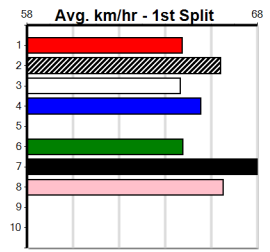

LOCKS CONSTRUCTIONS

Distance: 410m, Race Type: Free For All, Total Prizemoney: $3,360
1st: $2,250, 2nd: $690, 3rd: $345, 4th: $75

Watchdog Tips: ☐ ☐ ☐ ☐ ☐ **Bet:** ☐ ☐ ☐ ☐ ☐

HARAJUKU LASS [4]
BK Bitch Jul-22 Sire: FERAL FRANKY Dam: MIYAZAKI
Owner(s): A Lie Trainer: Jason Sharp (Lara)
Winning Distances: < 300m (0) 300 - 399m (1) 400 - 499m (6) 500 - 599m (0) 600 - 699m (0) > 700m (0)
Winning Weights: 23.2(1) 23.6(1) 23.7(1) 23.8(1) 23.9(1) 24.0(2)

Box	1st	2nd	3rd	4th	5th	6th	7th	8th
1	1							
2				1	1	2		
3			1	1			1	
4	1			1		2	1	
5		1	1	1				1
6		1			1			
7	3					2		
8		1						

Prize Best Starts Trk/Dts APM: $12875.00, 23.51(7)-1/10/24, 28-7-3-2, 1-1-0-0, 6084

MY LADY PANAMA (NSW)[4]
BK Bitch Jan-22 Sire: SUPERIOR PANAMA Dam: SUPER CUTE
Owner(s): K Verhagen Trainer: Robert Jehu (Macarthur)
Winning Distances: < 300m (0) 300 - 399m (8) 400 - 499m (3) 500 - 599m (0) 600 - 699m (0) > 700m (0)
Winning Weights: 25.0(1) 25.5(2) 25.7(1) 26.1(1) 26.2(2) 26.4(1) 26.6(2) 26.7(1)

Box	1st	2nd	3rd	4th	5th	6th	7th	8th
1	2	1		2		1		
2				1	1			
3	3	1		2	2			
4	4	1						1
5	2			1		1		
6	1	1	1		1	1		
7	1	1			2		1	
8	2		2	2		2		

Prize Best Starts Trk/Dts APM: $21420.00, 23.31(3)-23/12/24, 40-11-5-3, 2-1-0-0, 6296

WAR TIME NOVELTY [4]
BK Dog May-20 Sire: BELLA INFRARED Dam: AFIRE LOVE
Owner(s): M Crowe Trainer: Gavin Gledhill (Coomboona)
Winning Distances: < 300m (0) 300 - 399m (2) 400 - 499m (14) 500 - 599m (3) 600 - 699m (0) > 700m (0)
Winning Weights: 29.4(1) 30.0(3) 30.2(1) 30.3(2) 30.4(1) 30.5(1) 30.7(2) 30.8(3) 30.9(3) 31.0(1) 31.4(1)

Box	1st	2nd	3rd	4th	5th	6th	7th	8th
1	4	3	2	3	1		1	2
2	4	2	8		2	2	2	
3	1	2	3		2		1	
4	2	2	3	4		4	1	1
5			1	2				
6	2	3		3	2			1
7	2	3	2	2	1	2	1	1
8	4	2	1	2	1	2	1	

Prize Best Starts Trk/Dts APM: $72130.00, 23.06(1)-8/2/22, 103-19-17-20, 14-5-1-3, 6607

MAJOR MIKE [4]
BK Dog Dec-21 Sire: TOMMY SHELBY Dam: MY LUCKY MIA
Owner(s): M Pease Trainer: William Hartigan (Haven)
Winning Distances: < 300m (0) 300 - 399m (6) 400 - 499m (3) 500 - 599m (0) 600 - 699m (0) > 700m (0)
Winning Weights: 32.2(1) 32.4(1) 32.7(2) 33.0(1) 33.2(1) 33.5(1) 33.6(1) 34.0(1)

Box	1st	2nd	3rd	4th	5th	6th	7th	8th
1	1		4		1	3	1	1
2	4		2		1			
3	2	1		1				1
4	2	2	1	1	2		1	
5		1	2	1				1
6		1	3		5	1		
7	2	1			2			
8		2		1			1	

Prize Best Starts Trk/Dts APM: $25442.86, 23.40(2)-9/11/24, 55-9-9-13, 10-2-2-1, 5918

*** VACANT BOX ***
Sire: Dam:
Owner(s): Trainer:
Winning Distances: < 300m (0) 300 - 399m (0) 400 - 499m (0) 500 - 599m (0) 600 - 699m (0) > 700m (0)
Winning Weights:
Box History:

1

2

3

4

5