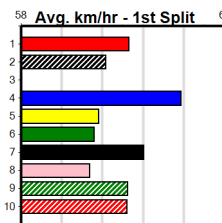

BENDIGO ADVERTISER

Distance: 425m, Race Type: Maiden, Total Prizemoney: $2,535
1st: $1,680, 2nd: $520, 3rd: $260, 4th: $75

1
7:23PM
(VIC time)

CANYA ALL UP (3) is bred to be a star and he is a member of a powerful kennel. TRIGGERFISH (2) was narrowly beaten here when on debut and she will be much better for the run, while BOGGY PUB (8) is improving all the time.

Watchdog Tips: **3** **2** **8** **4** **Bet:** **Box Quinella 2,3,8 ($10 for 333.33%)**