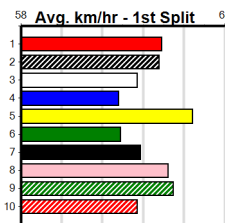

Bendigo

JARROD LARKIN CONCRETING

Distance: 425m, Race Type: Grade 5, Total Prizemoney: $2,925

1st: $1,950, 2nd: $600, 3rd: $300, 4th: $75

4

8:23PM

(VIC time)

PASSING (8) can run the hands off the clock when in the clear and she is drawn to get every chance. OUR GIRL ROXY (5) led for a long way last time and she will give a great sight once again. GEANI BALE (7) can run a cheeky race

Watchdog Tips: **8** **5** **7** **6** **Bet:** **Win 8**