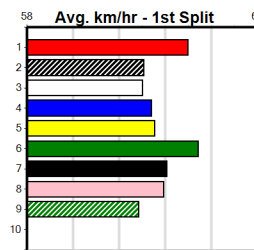

SPORTSBET FINAL

Distance: 500m, Race Type: Mixed 6/7, Total Prizemoney: $3,875
1st: $2,600, 2nd: $800, 3rd: $400, 4th: $75

SOLO MAN (6) beat a good one at Shepparton two runs back and he is suited to this distance range. COPPER RUSH (1) is showing promise and he is drawn to be prominent throughout. NEO DEVERE (4) is another nice prospect

Watchdog Tips: 6 1 4 7 Bet: Win 6

COPPER RUSH [6] Showing promise, settles on the speed, danger $3.60
BK Dog Mar-23 Sire: FERNANDO BALE Dam: FLAMING RUSH
Owner(s): S Drummond
Trainer: Shane Drummond (Heathcote)

COLOURFUL MAGIC [6] Likely to get crowded early on, next time $21.00
BK Bitch Sep-22 Sire: HARD STYLE RICO Dam: COLOURFUL PAST
Owner(s): G Hansen
Trainer: Gary Hansen (Daisy Hill)

BABY GIRL PEARL [6] Hit or miss early, too much pace out wide, risky $18.00
BK Bitch Nov-22 Sire: AUSSIE INFRARED Dam: LITTLE TUBBSY
Owner(s): G Masterson
Trainer: Grant Masterson (Tyabb)

NEO DEVERE [7] Never headed last time, can cross early, threat $6.50
BK Dog Mar-23 Sire: FERNANDO BALE Dam: PHEME
Owner(s): BEV AND DANIEL (SYN), B Pell, D Pell
Trainer: Beverley Pell (Toolleen)

OUT THE WINDOW [7] Placed in both tries over this journey, place hope $10.00
WBK Bitch Feb-23 Sire: KOBLENZ Dam: MEPUNGA GEM
Owner(s): T Keogh
Trainer: Briana Robertson-leech (Smeaton)

1

2

3

4

5