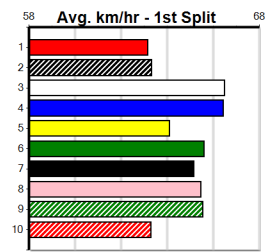

SPORTSBET GO THE BLUE DOG

Distance: 425m, Race Type: Grade 5, Total Prizemoney: $2,925
1st: $1,950, 2nd: $600, 3rd: $300, 4th: $75

CORINTHIAN (6) returned to form with a top 22.60 Warragul win and he will take a power of beating again. BUMPY'S DAD ROY (8) is well drawn out wide and he has a very good record here. ASTON AURELIA (3) can come out running

Watchdog Tips: **6** **8** **3** **4** **Bet:** **Win 6**

Form Box	Wgt	Dist	Track	Date	Time	BON	Margin	1st/2nd (Time)	PIR	Checked	Comment	WR	Split 1	S/P	Grade		
1	LITTLE DARL [5] Shows promise, this is harder, place best $5.00																
	BK Bitch Sep-22 Sire: ASTON RUPEE Dam: STAR OF JASMINE Trainer: Donna Robertson (Bald Hills)																
	Owner(s): MALLEE RACING (SYN), S Jardine, N Monaghan																
	Winning Distances: < 300m (0) 300 - 399m (2) 400 - 499m (1) 500 - 599m (0) 600 - 699m (0) > 700m (0)																
	Winning Weights: 27.6(1) 27.7(1) 28.0(1)																
	3rd	(3)	27.6	390	BAL	R10	02-Oct-24	22.82	21.95	11.00	WINTER GOES (22.07)	M/23	.	.	.	8.55	$4.60 M
	1st	(1)	27.7	300	HVL	R1	13-Oct-24	17.04	16.51	1.75L	BULL INDEED (17.16)	M/4	.	.	.	4.06	$1.50 M
	1st	(2)	28.0	390	BAL	R12	24-Oct-24	22.26	22.08	2.25L	TOUCH OF SIN (22.42)	Q/11	.	.	.	8.37	$18.50 7
	3rd	(5)	27.8	390	BAL	R14	31-Oct-24	22.56	22.23	4.75L	PAW XENA (22.23)	Q/33	.	SW	.	8.46	$4.60 6G
	5th	(7)	27.7	390	BAL	R4	06-Nov-24	22.98	21.76	9.50L	PAW WHITLEY (22.34)	M/54	.	.	.	8.55	$14.10 X67
3rd	(2)	27.7	390	BAL	R11	21-Nov-24	22.31	21.93	4.25L	DAYS OF ROSES (22.02)	M/44	.	.	.	8.48	$4.50 6G	
4th	(6)	27.6	425	BEN	R3	29-Nov-24	24.43	23.63	8.00L	MISS PATSY (23.87)	M/744	.	.	.	6.73	$61.30 6G	
1st	(1)	27.6	410	HOR	R10	07-Dec-24	23.40	23.34	1.25L	PAW KATTIA (23.49)	Q/11	.	.	.	10.32	$2.10 6G	
Last 3 wins NOT included above																	
Prize Best Starts Trk/Dts APM																	

Form Box	Wgt	Dist	Track	Date	Time	BON	Margin	1st/2nd (Time)	PIR	Checked	Comment	WR	Split 1	S/P	Grade		
2	BLACKPOOL SLADE [5] Placed in two of three here, place hope again $8.00																
	F Dog Jul-22 Sire: ASTON RUPEE Dam: LOCHINVAR ADORE Trainer: Alexis Kenyon (Lara)																
	Owner(s): R Kenyon																
	Winning Distances: < 300m (0) 300 - 399m (3) 400 - 499m (3) 500 - 599m (0) 600 - 699m (0) > 700m (0)																
	Winning Weights: 30.5(1) 31.0(2) 31.4(1) 31.7(1) 32.0(1)																
	3rd	(5)	31.8	390	BAL	R5	25-Sep-24	22.53	22.31	3.5L	LET'S WIN OLLIE (22.31)	Q/32	.	.	.	8.53	$4.90 5
	1st	(7)	31.7	400	GEL	R12	04-Oct-24	22.60	22.60	0.50L	PAW TABITHA (22.63)	Q/11	.	.	.	8.32	$4.10 5
	4th	(3)	31.9	390	BAL	R13	09-Oct-24	22.31	22.06	3.25L	ASTON AURELIA (22.10)	M/54	.	.	.	8.56	$8.70 X45
	6th	(3)	31.9	390	BAL	R12	16-Oct-24	22.72	21.97	10.00L	BLACK VIPER (22.05)	M/66	.	.	.	8.69	$4.90 X45
	1st	(2)	32.0	400	GEL	R4	02-Nov-24	22.47	22.24	4.25L	QUEST FOR MAGIC (22.76)	Q/11	.	.	.	8.25	$3.30 X45
8th	(5)	32.2	425	BEN	R3	08-Nov-24	24.71	23.76	14.00L	PAW FREDRICK (23.76)	S/878	.	.	.	6.82	$6.70 5	
6th	(1)	32.2	390	BAL	R13	20-Nov-24	22.89	21.84	12.00L	PAW VARNER (22.09)	Q/35	.	SW	.	8.49	$5.70 5	
4th	(4)	31.9	390	WBL	R12	04-Dec-24	22.52	22.03	7.00L	BLACKPOOL RANGER	M/54	.	.	.	9.01	$3.60 5	
Last 3 wins NOT included above																	
Prize Best Starts Trk/Dts APM