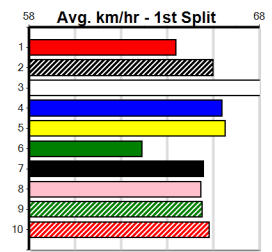

HIP POCKET BENDIGO

Distance: 425m, Race Type: Mixed 6/7, Total Prizemoney: $2,925
1st: $1,950, 2nd: $600, 3rd: $300, 4th: $75

SNOWBALL ONE (3) has shown blistering early speed in all three runs to date and she will prove hard to reel in. RUSSIAN RACCOON (4) has been placed in two of three here and she will get a nice cart across early. LAMIA NONNA MARY (5) has claims

Watchdog Tips: **3** **4** **5** **6** **Bet:** **Win 3**

Form Box	Wgt	Dist	Track	Date	Time	BON	Margin	1st/2nd (Time)	PIR	Checked	Comment	WR	Split 1	S/P	Grade	
1	BRUNO CHOCOLATE (NSW) [Improving type but this is harder, place at best $10.00															
	BK Dog Feb-23 Sire: FERAL FRANKY Dam: UNLEASH THE FUN Trainer: John Barbara (Exford)															
	Owner(s): L Carbone															
	Winning Distances: < 300m (0) 300 - 399m (0) 400 - 499m (1) 500 - 599m (0) 600 - 699m (0) > 700m (0)															
	Winning Weights: 31.1(1)															
		6th (4)	31.8	400	GEL	R2	11-Oct-24	24.34	22.58	17.00	ROMANTIC CITY (23.22)	M/66			8.99	$3.80 M
		2nd (2)	32.4	425	BEN	R1	25-Oct-24	24.19	23.88	0.75L	NANCY DEVERE (24.14)	Q/111			6.46	$3.80 M
		2nd (1)	32.0	400	GEL	R1	01-Nov-24	23.20	22.44	4.25L	WARM HUGS (22.90)	M/43			8.65	$1.40 M
		6th (7)	31.8	425	BEN	R2	15-Nov-24	25.22	23.97	13.00	MAYFAIR JILL (24.36)	M/435			6.79	$2.60 M
		1st (1)	31.1	400	GEL	R3	05-Dec-24	22.78	22.56	0.50L	LAURA MAY (22.82)	M/11		SW	8.47	$1.20 RW
	Last 3 wins NOT included above															
	Prize Best $2040.00															
	Starts 24.19(2)-25/10/24															
	Trk/Dts 5-1-2-0															
	APM 2-0-1-0 1832															

Form Box	Wgt	Dist	Track	Date	Time	BON	Margin	1st/2nd (Time)	PIR	Checked	Comment	WR	Split 1	S/P	Grade	
2	FINANCIAL NEWS [7] [Runs into a couple of handy ones, outclassed $21.00															
	BD Dog May-22 Sire: FERNANDO BALE Dam: FRONT PAGE NEWS Trainer: Natasha Fullerton (Long Gully)															
	Owner(s): F Cremona															
	Winning Distances: < 300m (0) 300 - 399m (1) 400 - 499m (0) 500 - 599m (0) 600 - 699m (0) > 700m (0)															
	Winning Weights: 32.4(1)															
		8th (7)	32.5	400	GEL	R5	14-Jun-24	23.46	22.54	14.00	WERRIS BALE (22.54)	M/58		W	8.61	$8.70 X67H
		4th (5)	31.7	300	HVL	R3	06-Oct-24	17.18	16.60	4.50L	GUNAI DAISY (16.87)	M/6			3.99	$10.60 X67H
		4th (8)	31.7	300	HVL	R2	13-Oct-24	16.89	16.51	3.25L	THIRTY SECONDS (16.67)	M/1			3.95	$16.90 X67F
		2nd (8)	31.7	350	HVL	R2	20-Oct-24	19.79	19.25	1.25L	MATCHBOX FLAME (19.71)	Q/2			6.58	$3.40 X67
		4th (1)	31.8	390	BAL	R12	24-Oct-24	22.60	22.08	5.00L	LITTLE DARL (22.26)	M/23			8.49	$8.20 7
		2nd (1)	31.5	400	GEL	R3	22-Nov-24	22.72	22.27	2.25L	CUSTARD ART (22.57)	M/22			8.43	$22.60 X67
		3rd (6)	31.6	300	HVL	R2	01-Dec-24	16.85	16.23	2.25L	SHOCK AND AWE (16.71)	M/2			3.95	$4.50 X67H
		2nd (2)	31.8	390	SHP	R10	09-Dec-24	22.47	21.77	0.25L	GOT A MESSAGE (22.45)	Q/12			8.37	$4.70 X67
	Last 3 wins NOT included above															
		1st (4)	32.4	390	SHP	R1	27-May-24	22.20	21.84	3.00L	SWEET BEGONIA (22.41)	Q/11			8.38	$14.00 M
Prize Best $5045.00																
Starts 24.80(8)-28/4/24																
Trk/Dts 12-1-5-1																
APM 1-0-1-0 2689