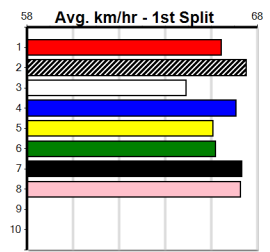

HANRAHAN PLUMBING

Distance: 425m, Race Type: Mixed 3/4, Total Prizemoney: $3,360
1st: $2,250, 2nd: $690, 3rd: $345, 4th: $75

POWER OUT (7) can come out running and she has sub 23.70 type of talent when on the arm.
PEPPER RUSH (8) has a great record here and he will get a nice cart across early on. GAS
LANTERN (1) will be in the firing line for most of the journey

Watchdog Tips: 7 8 1 3 Bet: Box Quinella 1,7,8 ($10 for 333.33%)

1 GAS LANTERN [3] Consistent type, can burn early on, threat $6.50
Owner(s): A Mooney
Winning Distances: < 300m (0) 300 - 399m (4) 400 - 499m (7) 500 - 599m (0) 600 - 699m (0) > 700m (0)
Winning Weights: 28.6(1) 28.7(1) 28.8(4) 28.9(2) 29.0(1) 29.1(2)

2 RIPPER RILEY [4] Talented but form and confidence has tapered off $16.00
Owner(s): J Hooke
Winning Distances: < 300m (0) 300 - 399m (3) 400 - 499m (4) 500 - 599m (0) 600 - 699m (0) > 700m (0)
Winning Weights: 32.2(1) 32.7(1) 32.8(1) 32.9(2) 33.1(1) 33.3(1)

3 WAR TIME NOVELTY [3] Can unwind a powerful finish, must keep safe $10.00
Owner(s): M Crowe
Winning Distances: < 300m (0) 300 - 399m (2) 400 - 499m (14) 500 - 599m (3) 600 - 699m (0) > 700m (0)
Winning Weights: 29.4(1) 30.0(3) 30.2(1) 30.3(2) 30.4(1) 30.5(1) 30.7(2) 30.8(3) 30.9(3) 31.0(1) 31.4(1)

4 TOMMY TEQUILA (NSW)[4] Brilliant last time, speed map a worry tonight $4.20
Owner(s): Evolution (SYN), T Fogarty, J Phillips
Winning Distances: < 300m (0) 300 - 399m (0) 400 - 499m (6) 500 - 599m (7) 600 - 699m (0) > 700m (0)
Winning Weights: 31.3(1) 31.9(4) 32.0(2) 32.1(1) 32.2(1) 32.6(1) 32.7(2) 32.9(1)

5 UNCLE ROSCO [3] Goes well here but down on best form, risky $18.00
Owner(s): K Mcglone
Winning Distances: < 300m (0) 300 - 399m (6) 400 - 499m (7) 500 - 599m (0) 600 - 699m (0) > 700m (0)
Winning Weights: 32.6(2) 32.7(4) 32.8(1) 33.1(1) 33.2(1) 33.4(1) 33.6(1) 33.7(2)