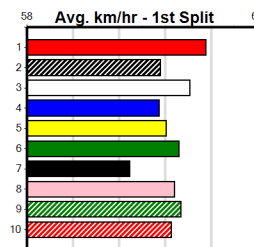

MANNINGS GREYHOUND COMPLEX

Distance: 425m, Race Type: Grade 5, Total Prizemoney: $2,925
1st: $1,950, 2nd: $600, 3rd: $300, 4th: $75

ASTON WARRIOR (1) should pounce on the arm and he can break up the field in the middle stages. PAW VERNON (8) is better than his form reads and he will get plenty of room in the early stages. SUPER CEVICHE (3) can come out running

Watchdog Tips: 1 8 3 4 **Bet:** Win 1

1

ASTON WARRIOR [5] **$2.80**

BK Dog **BET**

Mar-22 **Sire: FERNANDO BALE** **Dam: ASTON DINNIGAN**

Owner(s): R Borda **Trainer: Bruno Panetta (Melton West)**

Winning Distances: < 300m (0) 300 - 399m (4) 400 - 499m (0) 500 - 599m (0) 600 - 699m (0) > 700m (0)

Winning Weights: 29.5(1) 29.7(2) 30.0(1)

1st	2nd	3rd	4th	5th	6th	7th	8th
1st (2) 29.7 390 BAL R10 17-Oct-24 22.40 22.15 3.5L DARK BEFORE DAWN (22.64) M/11 . . . . . 8.39 $1.60 T3-6	6th (4) 29.7 390 BAL R11 23-Oct-24 22.87 21.71 14.00 CHEMICAL EROSION (21.93) M/56 . . . . . 8.60 $38.10 5H	6th (7) 29.5 400 GEL R12 01-Nov-24 23.54 22.44 6.50L SPRING BRUMBY (23.12) M/33 . . . . . 8.63 $7.00 5	1st (7) 29.5 390 BAL R11 11-Nov-24 22.16 22.11 8.50L SCOTT TO BURN (22.74) M/11 . . . . . 8.33 $2.90 T3-5	7th (3) 29.5 425 BEN R9 15-Nov-24 24.92 23.97 12.00 THEEGALA (24.10) M/247 . . . . . 6.59 $19.10 RWH	5th (1) 29.3 450 BAL R5 20-Nov-24 25.74 25.27 2.50L PAW BERRY (25.58) M/111 . . . . . 6.57 $7.70 5	6th (2) 29.2 350 HVL R6 01-Dec-24 19.55 18.78 6.00L MYALL RAY (19.16) M/4 . . . . . 6.63 $59.60 SH	2nd (1) 29.2 400 GEL R7 05-Dec-24 22.74 22.56 1.00L JUST BELIEVE (22.68) Q/11 . . . . . 8.28 $3.90 5

Last 3 wins NOT included above

1st (8) 30.0 390 BAL R1 18-Mar-24 22.26 21.90 2.00L HARD ROTOR (22.40) M/11 . . . . . 8.47 $2.90 T3-M	1st (3) 29.7 350 HVL R5 27-Sep-24 19.70 19.32 0.05L IRINKA ASHLEY (19.70) M/1 . . . . . 6.48 $4.70 T3-RW

Box History

Bx	1st	2nd	3rd	4th	5th	6th	7th	8th
1	1	1	1					
2	1			1	1			
3	1						1	
4						3	1	
5								2
6	1	1	1	1	1	1		
7	1	1	1	1	1	1		
8	1	2						

Prize Best Starts Trk/Dts APM

$5540.00
24.33(1)-2/10/24
22-4-3-3
5-0-1-1
3356