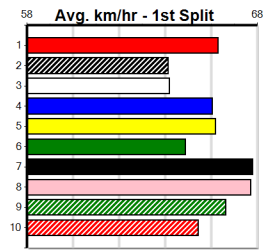

GRAY'S BENDIGO DAMSELS DASH

Distance: 500m, Race Type: Grade 5, Total Prizemoney: $3,340
1st: $2,230, 2nd: $690, 3rd: $345, 4th: $75

NIKITA BALE (6) is racing with confidence at present and she has the speed to cross and lead throughout. DON'T TELL SHELL (7) is another in form chaser and she will get a nice cart across early on. LETIZIA (5) can fire fresh

Watchdog Tips: 6 7 5 3 **Bet:** Box Quinella 5,6,7 ($10 for 333.33%)

Form	Box	Wgt	Dist	Track	Date	Time	BON	Margin	1st/2nd (Time)	PIR	Checked	Comment	WR	Split 1	S/P	Grade	
1	MARAIS BALE (NSW)[5] $6.50																
	BD Bitch May-22 Sire: CHRISTO BALE Dam: HAE ALLEN Trainer: Rebecca Gibbons (Avalon)																
	Owner(s): B Wheeler																
	Winning Distances: < 300m (0) 300 - 399m (0) 400 - 499m (4) 500 - 599m (2) 600 - 699m (0) > 700m (0)																
	Winning Weights: 26.2(1) 26.6(1) 26.7(1) 26.8(1) 28.4(1) 28.5(1)																
	7th (5) 28.2 515 SAN R11 03-Oct-24 30.59 29.38 16.00 WHITE CREST (29.47) M/4877 . . . 5.11 $21.60 5																
	2nd (2) 28.6 525 MEA R11 12-Oct-24 30.34 29.95 5.00L MEATBALL MOLLY (29.99) Q/1122 . . . 5.09 $2.80 5																
	1st (3) 28.5 525 MEA R12 19-Oct-24 30.38 29.71 0.50L BOURKE (30.41) Q/1111 . . . 5.08 $8.10 5																
	6th (7) 28.3 460 GEL R1 25-Oct-24 26.80 25.63 10.00 HONEY ZEN (26.13) Q/236 . . . 6.55 $6.20 SH																
	8th (5) 28.4 515 SAP R7 02-Nov-24 30.51 29.56 13.00L ITHACAN GODDESS (29.60) M/7778 . . . 5.23 $3.90 5																
5th (3) 28.4 400 GEL R10 15-Nov-24 23.03 22.35 9.00L URIAH BALE (22.42) Q/67 . . . 8.63 $6.40 5																	
1st (2) 28.4 400 GEL R13 28-Nov-24 22.56 22.55 0.50L MISTRESS OASIS (22.59) Q/22 . . . 8.29 $6.10 5																	
2nd (7) 28.4 400 WGL R7 06-Dec-24 22.73 22.44 1.25L ROCK IT QUEEN (22.65) M/44 . . . 8.49 $17.20 X45																	
Last 3 wins NOT included above																	
1st (6) 26.6 460 GEL R5 23-May-24 26.08 25.52 1.25L CERSEI'S BOY (26.16) Q/111 . . . SW 6.58 $5.10 X67																	
1st (4) 26.8 460 GEL R4 26-Jul-24 26.03 25.91 0.25L PAW LOU LOU (26.04) Q/111 . . . 6.56 $3.30 X67H																	
1st (3) 26.7 525 MEP R5 07-Aug-24 30.46 29.93 1.00L DEEP FEVER (30.52) M/1111 . . . 5.13 $6.30 5																	
Box History																	
<table border="1" style="font-size: 0.8em;"> <thead> <tr> <th>Bx</th> <th>1st</th> <th>2nd</th> <th>3rd</th> <th>4th</th> <th>5th</th> <th>6th</th> <th>7th</th> <th>8th</th> </tr> </thead> <tbody> <tr><td>1</td><td></td><td></td><td></td><td></td><td></td><td></td><td></td><td></td></tr> <tr><td>2</td><td>1</td><td>2</td><td>1</td><td></td><td></td><td></td><td></td><td>1</td></tr> <tr><td>3</td><td>3</td><td>2</td><td></td><td>1</td><td>1</td><td></td><td></td><td></td></tr> <tr><td>4</td><td>1</td><td></td><td></td><td>1</td><td>1</td><td></td><td></td><td></td></tr> <tr><td>5</td><td></td><td></td><td>1</td><td>1</td><td></td><td></td><td></td><td>2</td></tr> <tr><td>6</td><td>1</td><td>1</td><td></td><td>1</td><td></td><td></td><td></td><td></td></tr> <tr><td>7</td><td></td><td>2</td><td></td><td></td><td></td><td></td><td>1</td><td></td></tr> <tr><td>8</td><td></td><td></td><td>2</td><td></td><td></td><td></td><td></td><td>1</td></tr> </tbody> </table>																	
Prize Best Starts Trk/Dts APM $23650.00 FSTD 32-6-7-4 0-0-0-0 13597