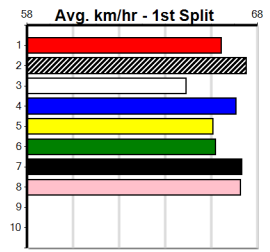

HANRAHAN PLUMBING

Distance: 425m, Race Type: Mixed 3/4, Total Prizemoney: $3,360
1st: $2,250, 2nd: $690, 3rd: $345, 4th: $75

POWER OUT (7) can come out running and she has sub 23.70 type of talent when on the arm.
PEPPER RUSH (8) has a great record here and he will get a nice cart across early on. GAS
LANTERN (1) will be in the firing line for most of the journey

Watchdog Tips: 7 8 1 3 Bet: Box Quinella 1,7,8 ($10 for 333.33%)

Form Box Wgt Dist Track Date Time BON Margin 1st/2nd (Time) PIR Checked Comment W/R Split 1 S/P Grade
GAS LANTERN [3] Consistent type, can burn early on, threat $6.50
Owner(s): A Mooney Sire: FABREGAS Dam: MAGIC LANTERN Trainer: Andrew Mooney (Amherst)
Winning Distances: < 300m (0) 300 - 399m (4) 400 - 499m (7) 500 - 599m (0) 600 - 699m (0) > 700m (0)
Winning Weights: 28.6(1) 28.7(1) 28.8(4) 28.9(2) 29.0(1) 29.1(2)

RIPPER RILEY [4] Talented but form and confidence has tapered off $16.00
Owner(s): J Hooke Sire: ASTON DEE BEE Dam: WHITE AMBUSH Trainer: Wayne Hooke (Wellsford)
Winning Distances: < 300m (0) 300 - 399m (3) 400 - 499m (4) 500 - 599m (0) 600 - 699m (0) > 700m (0)
Winning Weights: 32.2(1) 32.7(1) 32.8(1) 32.9(2) 33.1(1) 33.3(1)

WAR TIME NOVELTY [3] Can unwind a powerful finish, must keep safe $10.00
Owner(s): M Crowe Sire: BELLA INFRARED Dam: AFIRE LOVE Trainer: Gavin Gledhill (Coomboona)
Winning Distances: < 300m (0) 300 - 399m (2) 400 - 499m (14) 500 - 599m (3) 600 - 699m (0) > 700m (0)
Winning Weights: 29.4(1) 30.0(3) 30.2(1) 30.3(2) 30.4(1) 30.5(1) 30.7(2) 30.8(3) 30.9(3) 31.0(1) 31.4(1)

TOMMY TEQUILA (NSW)[4] Brilliant last time, speed map a worry tonight $4.20
Owner(s): Evolution (SYN), T Fogarty, J Phillips Sire: TOMMY SHELBY Dam: DAZZLING BLING Trainer: Rebecca Gibbons (Avalon)
Winning Distances: < 300m (0) 300 - 399m (0) 400 - 499m (6) 500 - 599m (7) 600 - 699m (0) > 700m (0)
Winning Weights: 31.3(1) 31.9(4) 32.0(2) 32.1(1) 32.2(1) 32.6(1) 32.7(2) 32.9(1)

UNCLE ROSCO [3] Goes well here but down on best form, risky $18.00
Owner(s): K Mcglone Sire: FERNANDO BALE Dam: ROSE PETAL ZARR Trainer: Ross Lyons (Longlea)
Winning Distances: < 300m (0) 300 - 399m (6) 400 - 499m (7) 500 - 599m (0) 600 - 699m (0) > 700m (0)
Winning Weights: 32.6(2) 32.7(4) 32.8(1) 33.1(1) 33.2(1) 33.4(1) 33.6(1) 33.7(2)

1

2

3

4

5