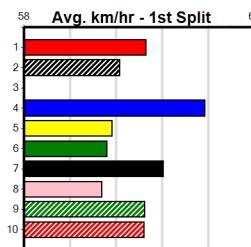

Distance: 425m, Race Type: Maiden, Total Prizemoney: $2,535
1st: $1,680, 2nd: $520, 3rd: $260, 4th: $75

CANYA ALL UP (3) is bred to be a star and he is a member of a powerful kennel. TRIGGERFISH (2) was narrowly beaten here when on debut and she will be much better for the run, while BOGGY PUB (8) is improving all the time.

Watchdog Tips: **3** **2** **8** **4** **Bet:** Box Quinella 2,3,8 ($10 for 333.33%)

Box History

Form Box	Wgt	Dist	Track	Date	Time	BON	Margin	1st/2nd (Time)	PIR	Checked	Comment	WR	Split 1	S/P	Grade		
1	JODIE'S ANGEL [M] Steady to date, needs to show more, next time $16.00																
	BK	Bitch		Jul-22													
	Sire: FLYING RICCIARDO		Dam: KARISE FUSILEER														
	Owner(s): G Davies																
	Trainer: Glen Davies (Bolinda)																
	Winning Distances: < 300m (0) 300 - 399m (0) 400 - 499m (0) 500 - 599m (0) 600 - 699m (0) > 700m (0)																
	Winning Weights:																
	6th (3)	30.0	390	SHP	R1	11-Nov-24	23.68	21.77	17.00	MARIONVALE KEV (22.53)	M/26			W	8.76	$16.00 M	
	8th (5)	30.5	450	SHP	R1	25-Nov-24	26.77	24.93	13.00	BLACK CABANG (25.88)	M/368				6.90	$20.40 M	
	Last 3 wins NOT included above																
<table border="1"> <caption>Box History</caption> <thead> <tr> <th>Bx</th> <th>1st</th> <th>2nd</th> <th>3rd</th> <th>4th</th> <th>5th</th> <th>6th</th> <th>7th</th> <th>8th</th> </tr> </thead> <tbody> <tr><td>1</td><td></td><td></td><td></td><td></td><td></td><td></td><td></td><td></td></tr> <tr><td>2</td><td></td><td></td><td></td><td></td><td></td><td></td><td></td><td></td></tr> <tr><td>3</td><td></td><td></td><td></td><td></td><td></td><td>1</td><td></td><td></td></tr> <tr><td>4</td><td></td><td></td><td></td><td></td><td></td><td></td><td></td><td></td></tr> <tr><td>5</td><td></td><td></td><td></td><td></td><td></td><td></td><td></td><td>1</td></tr> <tr><td>6</td><td></td><td></td><td></td><td></td><td></td><td></td><td></td><td></td></tr> <tr><td>7</td><td></td><td></td><td></td><td></td><td></td><td></td><td></td><td></td></tr> <tr><td>8</td><td></td><td></td><td></td><td></td><td></td><td></td><td></td><td></td></tr> <tr> <td>Prize Best</td> <td colspan="5"></td> <td>$0.00</td> <td colspan="3"></td> </tr> <tr> <td>Starts</td> <td colspan="5"></td> <td>2-0-0-0</td> <td colspan="3">FSH</td> </tr> <tr> <td>Trk/Dts</td> <td colspan="5"></td> <td>0-0-0-0</td> <td colspan="3"></td> </tr> <tr> <td>APM</td> <td colspan="5"></td> <td>0</td> <td colspan="3"></td> </tr> </tbody> </table>																	
2	TRIGGERFISH [M] Impressive on debut, better for the run, danger $3.40																
	BD	Bitch		Oct-22													
	Sire: FERAL FRANKY		Dam: NORDEGREN														
	Owner(s): J Duncan																
	Trainer: Josh Duncan (Mount Camel)																
	Winning Distances: < 300m (0) 300 - 399m (0) 400 - 499m (0) 500 - 599m (0) 600 - 699m (0) > 700m (0)																
	Winning Weights:																
	2nd (7)	31.1	425	BEN	R1	29-Nov-24	24.28	23.63	0.75L	FEIKUAI CALVIN (24.24)	Q/221				6.74	$13.90 M	
	Last 3 wins NOT included above																
	<table border="1"> <caption>Box History</caption> <thead> <tr> <th>Bx</th> <th>1st</th> <th>2nd</th> <th>3rd</th> <th>4th</th> <th>5th</th> <th>6th</th> <th>7th</th> <th>8th</th> </tr> </thead> <tbody> <tr><td>1</td><td></td><td></td><td></td><td></td><td></td><td></td><td></td><td></td></tr> <tr><td>2</td><td></td><td></td><td></td><td></td><td></td><td></td><td></td><td></td></tr> <tr><td>3</td><td></td><td></td><td></td><td></td><td></td><td></td><td></td><td></td></tr> <tr><td>4</td><td></td><td></td><td></td><td></td><td></td><td></td><td></td><td></td></tr> <tr><td>5</td><td></td><td></td><td></td><td></td><td></td><td></td><td></td><td></td></tr> <tr><td>6</td><td></td><td></td><td></td><td></td><td></td><td></td><td></td><td></td></tr> <tr><td>7</td><td>1</td><td></td><td></td><td></td><td></td><td></td><td></td><td></td></tr> <tr><td>8</td><td></td><td></td><td></td><td></td><td></td><td></td><td></td><td></td></tr> <tr> <td>Prize Best</td> <td colspan="5"></td> <td>$520.00</td> <td colspan="3"></td> </tr> <tr> <td>Starts</td> <td colspan="5"></td> <td>24.28(7)-29/11/24</td> <td colspan="3"></td> </tr> <tr> <td>Trk/Dts</td> <td colspan="5"></td> <td>1-0-1-0</td> <td colspan="3"></td> </tr> <tr> <td>APM</td> <td colspan="5"></td> <td>1-0-1-0</td> <td colspan="3">520</td> </tr> </tbody> </table>																
3	CANYA ALL UP (NSW)[M] Well bred, in good hands, expected to fire $2.80																
	BK	Dog		Mar-23													
	Sire: ASTON RUPEE		Dam: BOMBSHELL BANDIT														
	Owner(s): Lalli Cremona (SYN), F Cremona, N Lalli																
	Trainer: Paul Abela (Parwan)																
	Winning Distances: < 300m (0) 300 - 399m (0) 400 - 499m (0) 500 - 599m (0) 600 - 699m (0) > 700m (0)																
	Winning Weights:																
	Last 3 wins NOT included above