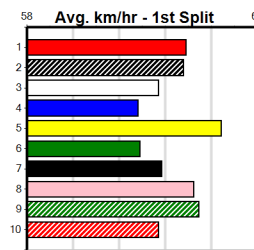

JARROD LARKIN CONCRETING

Distance: 425m, Race Type: Grade 5, Total Prizemoney: $2,925
1st: $1,950, 2nd: $600, 3rd: $300, 4th: $75

PASSING (8) can run the hands off the clock when in the clear and she is drawn to get every chance. OUR GIRL ROXY (5) led for a long way last time and she will give a great sight once again. GEANI BALE (7) can run a cheeky race

Watchdog Tips: 8 5 7 6 Bet: Win 8

BELOW THE CURVE [5] Beaten in both runs here, place claims best $10.00
Owner(s): Below the Curve (SYN), J Garth, L Van rooy, T Kindellan
Trainer: Steven Hanning (Newborough)

SLOAN STREET [5] Impressive winner two runs back, can run a drum $6.50
Owner(s): R Mcmillan
Trainer: Jordan Formosa (Heathcote)

SPRING AMMO (SA)[5] Prolific winner but is down on best form, tested $7.00
Owner(s): G Black
Trainer: Lisa Delbridge (Balliang)

ZAPPER BALE (NSW)[5] Strong win last time but this is harder, tested $8.00
Owner(s): T Kennedy-harris
Trainer: Luke Harris (Devon Meadows)

OUR GIRL ROXY [5] Led for a long way last time, danger if crosses $6.00
Owner(s): G Frendo
Trainer: Greg Frendo (Heathcote)

1

2

3

4

5