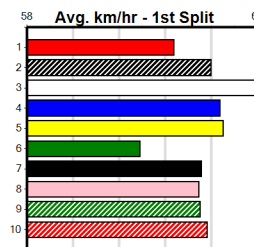

HIP POCKET BENDIGO

Distance: 425m, Race Type: Mixed 6/7, Total Prizemoney: $2,925
1st: $1,950, 2nd: $600, 3rd: $300, 4th: $75

SNOWBALL ONE (3) has shown blistering early speed in all three runs to date and she will prove hard to reel in. RUSSIAN RACCOON (4) has been placed in two of three here and she will get a nice cart across early. LAMIA NONNA MARY (5) has claims

Watchdog Tips: **3** **4** **5** **8** **Bet:** **Win 3**

1

BRUNO CHOCOLATE (NSW) [Improving type but this is harder, place at best] **$10.00**

BK Dog Feb-23 Sire: FERAL FRANKY Dam: UNLEASH THE FUN Trainer: John Barbara (Exford)

Owner(s): L Carbone
Winning Distances: < 300m (0) 300 - 399m (0) 400 - 499m (1) 500 - 599m (0) 600 - 699m (0) > 700m (0)
Winning Weights: 31.1(1)

Run	Pos	Wgt	Dist	Track	Date	Time	BOB	Margin	1st/2nd (Time)	PIR	Checked	Comment	WR	Split 1	S/P	Grade
6th (4)	31.8	400	GEL	R2	11-Oct-24	24.34	22.58	17.00	ROMANTIC CITY (23.22)	M/66	.	.	.	8.99	$3.80	M
2nd (2)	32.4	425	BEN	R1	25-Oct-24	24.19	23.88	0.75L	NANCY DEVERE (24.14)	Q/111	.	.	.	6.46	$3.80	M
2nd (1)	32.0	400	GEL	R1	01-Nov-24	23.20	22.44	4.25L	WARM HUGS (22.90)	M/43	.	.	.	8.65	$1.40	M
6th (7)	31.8	425	BEN	R2	15-Nov-24	25.22	23.97	13.00	MAYFAIR JILL (24.36)	M/435	.	.	.	6.79	$2.60	M
1st (1)	31.1	400	GEL	R3	05-Dec-24	22.78	22.56	0.50L	LAURA MAY (22.82)	M/11	.	SW	.	8.47	$1.20	RW

Last 3 wins NOT included above

Box History

Bx	1st	2nd	3rd	4th	5th	6th	7th	8th
1	1	1						
2		1						
3								
4								1
5								
6								
7							1	
8								

Prize Best	$2040.00
Starts	24.19(2)-25/10/24
Trk/Dts	5-1-2-0
APM	2-0-1-0
	1832

2

FINANCIAL NEWS [7] [Runs into a couple of handy ones, outclassed] **$21.00**

BD Dog May-22 Sire: FERNANDO BALE Dam: FRONT PAGE NEWS Trainer: Natasha Fullerton (Long Gully)

Owner(s): F Cremona
Winning Distances: < 300m (0) 300 - 399m (1) 400 - 499m (0) 500 - 599m (0) 600 - 699m (0) > 700m (0)
Winning Weights: 32.4(1)

Run	Pos	Wgt	Dist	Track	Date	Time	BOB	Margin	1st/2nd (Time)	PIR	Checked	Comment	WR	Split 1	S/P	Grade
8th (7)	32.5	400	GEL	R5	14-Jun-24	23.46	22.54	14.00	WERRIS BALE (22.54)	M/58	.	.	W	8.61	$8.70	X67H
4th (5)	31.7	300	HVL	R3	06-Oct-24	17.18	16.60	4.50L	GUNAI DAISY (16.87)	M/6	.	.	.	3.99	$10.60	X67H
4th (8)	31.7	300	HVL	R2	13-Oct-24	16.89	16.51	3.25L	THIRTY SECONDS (16.67)	M/1	.	.	.	3.95	$16.90	X67F
2nd (8)	31.7	350	HVL	R2	20-Oct-24	19.79	19.25	1.25L	MATCHBOX FLAME (19.71)	Q/2	.	.	.	6.58	$3.40	X67
4th (1)	31.8	390	BAL	R12	24-Oct-24	22.60	22.08	5.00L	LITTLE DARL (22.26)	M/23	.	.	.	8.49	$8.20	7
2nd (1)	31.5	400	GEL	R3	22-Nov-24	22.72	22.27	2.25L	CUSTARD ART (22.57)	M/22	.	.	.	8.43	$22.60	X67
3rd (6)	31.6	300	HVL	R2	01-Dec-24	16.85	16.23	2.25L	SHOCK AND AWE (16.71)	M/2	.	.	.	3.95	$4.50	X67H
2nd (2)	31.8	390	SHP	R10	09-Dec-24	22.47	21.77	0.25L	GOT A MESSAGE (22.45)	Q/12	.	.	.	8.37	$4.70	X67

Last 3 wins NOT included above

Bx	1st	2nd	3rd	4th	5th	6th	7th	8th
1				1				
2	1							
3								
4	1							
5		1		1				
6			1					
7								1
8		2		1				

Prize Best	$5045.00
Starts	24.80(8)-28/4/24
Trk/Dts	12-1-5-1
APM	1-0-1-0
	2689