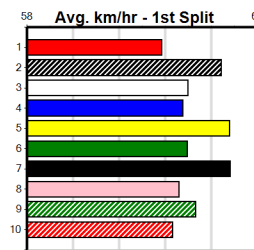

PETER BROWN CUSTOM HOMES

Distance: 500m, Race Type: Grade 5, Total Prizemoney: $3,340
1st: $2,230, 2nd: $690, 3rd: $345, 4th: $75

ARI GOLD (1) is flying at present and he has been crying out for this distance range. SCOTT AQUAPHOBIA (3) is one of the stronger chasers in the event and he will get a nice run through early on. GO GO JEFF (2) can come out running

Watchdog Tips: 1 3 2 7 Bet: Win 1

ARI GOLD [5] Continues to impress, this journey suits, yes $2.80
Owner(s): M Palmer
Winning Distances: < 300m (0) 300 - 399m (2) 400 - 499m (2) 500 - 599m (0) 600 - 699m (0) > 700m (0)
Box History table and Prizemoney details.

GO GO JEFF [5] Looks the leader, great win last time, threat $4.60
Owner(s): G Cowcher
Winning Distances: < 300m (0) 300 - 399m (1) 400 - 499m (2) 500 - 599m (1) 600 - 699m (0) > 700m (0)
Box History table and Prizemoney details.

SCOTT AQUAPHOBIA [5] Strong type, can find the rail early, danger $9.00
Owner(s): V Giles
Winning Distances: < 300m (0) 300 - 399m (1) 400 - 499m (1) 500 - 599m (2) 600 - 699m (0) > 700m (0)
Box History table and Prizemoney details.

BUN WILDFIRE [5] Consistent type but the draw is a worry, place $10.00
Owner(s): S Stefanos
Winning Distances: < 300m (0) 300 - 399m (0) 400 - 499m (3) 500 - 599m (1) 600 - 699m (0) > 700m (0)
Box History table and Prizemoney details.

PEGLEG PETE [5] Needs to lead, may cop pressure, prefer others $7.50
Owner(s): G Cowcher
Winning Distances: < 300m (0) 300 - 399m (0) 400 - 499m (3) 500 - 599m (0) 600 - 699m (0) > 700m (0)
Box History table and Prizemoney details.