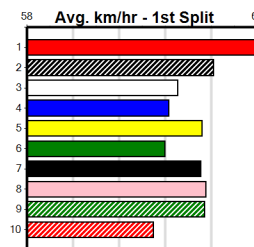

AVARD CIVIL

Distance: 425m, Race Type: Grade 5, Total Prizemoney: $2,925
1st: $1,950, 2nd: $600, 3rd: $300, 4th: $75

STORM SENSATION (2) has recorded some devastating wins of late and he should pounce on the arm. PAW MANTRA (4) has a good record here to date and he just needs a little room early on. AMRON BOBBY (5) is a promising type.

Watchdog Tips:	2	4	5	7	Bet:	Win 2

Form Box	Wgt	Dist	Track	Date	Time	BON	Margin	1st/2nd (Time)	PIR	Checked	Comment	WR	Split 1	S/P	Grade	
1	MIKE ANGELO ZEAL [5]	BK	Dog	Jun-22	Better suited to straight track racing, risky											$12.00
	Owner(s): Cabo Syndicate (SYN), R Montgomery, C Balaburova, D Delic, T Neceski		Sire: SUPERIOR PANAMA		Dam: ZEAL SENSATION											Trainer: Stephen Tabb (Lara)
	Winning Distances: < 300m (0) 300 - 399m (8) 400 - 499m (0) 500 - 599m (0) 600 - 699m (0) > 700m (0)															
	Winning Weights: 31.3(1) 31.6(1) 31.7(1) 31.8(1) 32.1(2) 32.3(2)															
	2nd (5) 32.3 300 HVL R9 13-Oct-24 16.79 16.51 0.75L ASTON JALAPENO (16.76) M/6 . . . . . 4.12 $3.20 X45															
	3rd (8) 32.5 300 HVL R4 20-Oct-24 16.92 16.76 2.50L BURN ALONG (16.76) M/3 . . . . . 4.01 $3.90 FFA															
	1st (1) 32.1 350 HVL R6 27-Oct-24 19.14 19.12 1.00L SONIC DIESEL (19.19) Q/1 . . . . . 6.31 $3.60 X34															
	4th (3) 32.0 350 HVL R6 10-Nov-24 19.45 19.39 0.75L SONIC DIESEL (19.40) M/2 . . . . . 6.47 $5.80 X34															
	7th (3) 32.5 300 HVL R10 24-Nov-24 17.18 16.67 5.50L POSH PAWS (16.81) S/8 . . . . . 3.94 $2.70 X45															
	1st (5) 32.3 300 MBS R7 26-Nov-24 16.71 16.71 0.25L YARRAMUNDI OPAL (16.73) 0 . . . . . SAMP 4.41 $3.30 X45															
	2nd (4) 32.0 350 HVL R6 01-Dec-24 19.25 18.78 1.5L MYALL RAY (19.16) M/2 . . . . . 6.51 $9.10 SH															
	8th (6) 31.7 350 HVL R8 08-Dec-24 19.47 18.90 8.50L SHEEZEL (18.90) M/6 . . . . . 6.57 $47.50 SF															
	Last 3 wins NOT included above															
	1st (7) 32.1 350 HVL R9 04-Aug-24 19.34 18.94 1.75L CHALLIS CANDY (19.45) M/1 . . . . . SW 6.46 $12.10 5															
	1st (3) 31.6 300 HVL R11 25-Aug-24 16.77 16.50 0.25L OUR PURPLE HAZE (16.79) S/1 . . . . . 4.00 $4.20 5H															
	1st (7) 32.3 350 HVL R8 08-Sep-24 19.14 18.95 3.5L INSTINCTIVELY (19.38) M/1 . . . . . 6.45 $4.40 5															

Box History								
Bx	1st	2nd	3rd	4th	5th	6th	7th	8th
1	1	1	1		1			
2	1	1						
3	2	1		1		1	1	
4	1	1		1			2	1
5	1	1	5					1
6	1	1	1		1			1
7	2	1						
8			1			1		

Prize Best	$17990.00
Starts	FSH 34-8-7-7
Trk/Dts	0-0-0-0
APM	10331