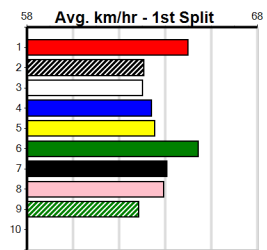

SPORTSBET FINAL

Distance: 500m, Race Type: Mixed 6/7, Total Prizemoney: $3,875
1st: $2,600, 2nd: $800, 3rd: $400, 4th: $75

Scratch our prepost elect SOLO MAN (6) leaving COPPER RUSH (1) on top. He is showing plenty of promise and is drawn to be prominent throughout. NEO DEVERE (4) was an all the way winner here a week ago and looks another nice prospect.

Watchdog Tips: 1 4 7 5 Bet: Box Quinella 1,4,7 ($10 for 333.33%)

COPPER RUSH [6] Showing promise, settles on the speed, get on $2.00
BK Dog Mar-23 Sire: FERNANDO BALE Dam: FLAMING RUSH
Owner(s): S Drummond
Trainer: Shane Drummond (Heathcote)
Winning Distances: < 300m (0) 300 - 399m (0) 400 - 499m (1) 500 - 599m (1) 600 - 699m (0) > 700m (0)
Winning Weights: 30.5(1) 30.9(1)
1st (5) 30.5 450 SHP R1 07-Oct-24 25.56 25.40 4.00L BOBBY BLUE (25.83) M/321 6.72 $6.10 M
7th (1) 30.4 450 BAL R3 30-Oct-24 26.12 25.27 6.00L TINKER LEE (25.72) M/278 6.63 $4.20 7
4th (6) 30.4 525 MEP R4 06-Nov-24 30.77 29.90 12.00L TARA'S LILY (29.99) M/3444 5.24 $9.90 7
1st (5) 30.9 525 MEP R10 13-Nov-24 30.17 29.96 1.00L PAW KILTER (30.23) Q/1111 SW 5.17 $3.00 7
3rd (2) 30.9 525 MEP R9 20-Nov-24 30.43 30.03 1.00L HARVINGTON (30.37) M/3333 5.29 $1.60 6G
3rd (7) 31.0 600 MEP R5 04-Dec-24 35.14 34.83 4.50L CANYA VIVI (34.83) M/3222 9.26 $3.80 RW
Last 3 wins NOT included above
Box History: Bx 1st 2nd 3rd 4th 5th 6th 7th 8th
Prize Best $4740.00 FSH
Starts 6-2-0-2
Trk/Dts 0-0-0-0
APM 4053

COLOURFUL MAGIC [6] Likely to get crowded early on, next time $21.00
BK Bitch Sep-22 Sire: HARD STYLE RICO Dam: COLOURFUL PAST
Owner(s): G Hansen
Trainer: Gary Hansen (Daisy Hill)
Winning Distances: < 300m (0) 300 - 399m (1) 400 - 499m (1) 500 - 599m (0) 600 - 699m (0) > 700m (0)
Winning Weights: 28.6(1) 29.2(1)
4th (1) 29.4 390 SHP R11 10-Oct-24 22.86 22.16 8.00L ZESTY BOY (22.33) M/65 8.82 $12.00 X67
1st (6) 29.2 400 GEL R10 15-Oct-24 22.82 22.45 0.25L ZIVA BALE (22.83) M/21 8.50 $25.80 X67
4th (8) 29.0 410 HOR R10 22-Oct-24 23.93 22.99 7.00L MEAN PEACE (23.47) S/44 10.70 $14.00 6G
4th (7) 29.2 450 BAL R5 28-Oct-24 25.74 25.54 3.00L SLOAN STREET (25.54) M/454 6.74 $5.20 T3-RW
2nd (2) 29.0 450 BAL R7 31-Oct-24 25.67 25.08 0.50L ASTON BAMFORD (25.66) Q/121 6.66 $12.60 X67
2nd (3) 29.0 425 BEN R1 08-Nov-24 24.35 23.76 3.25L REPRESENT (24.13) Q/333 6.67 $27.80 X67
4th (4) 29.0 425 BEN R10 15-Nov-24 24.18 23.97 2.00L SPIRITED OLIVER (24.05) M/433 6.70 $10.00 X67
6th (2) 29.4 425 BEN R9 22-Nov-24 24.73 23.58 6.00L ARI GOLD (24.32) M/575 6.79 $13.60 RW
Last 3 wins NOT included above
1st (2) 28.6 390 BAL R2 25-Aug-24 22.53 22.06 1.00L SILVERTREE FOX (22.59) M/21 8.55 $2.20 T3-M
Box History: Bx 1st 2nd 3rd 4th 5th 6th 7th 8th
Prize Best $4945.00 FSTD
Starts 15-2-5-1
Trk/Dts 0-0-0-0
APM 3462