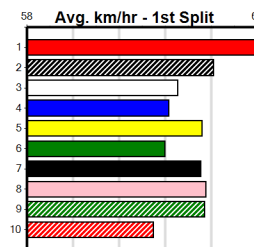

AVARD CIVIL

Distance: 425m, Race Type: Grade 5, Total Prizemoney: $2,925
1st: $1,950, 2nd: $600, 3rd: $300, 4th: $75

STORM SENSATION (2) has recorded some devastating wins of late and he should pounce on the arm. PAW MANTRA (4) has a good record here to date and he just needs a little room early on. AMRON BOBBY (5) is a promising type.

Watchdog Tips: 2 4 5 3 **Bet:** Win 2

1

MIKE ANGELO ZEAL [5] **$12.00**

Better suited to straight track racing, risky

BK Dog Jun-22 Sire: SUPERIOR PANAMA Dam: ZEAL SENSATION

Owner(s): Cabo Syndicate (SYN), R Montgomery, C Balaburova, D Delic, T Neceski

Winning Distances: < 300m (0) 300 - 399m (8) 400 - 499m (0) 500 - 599m (0) 600 - 699m (0) > 700m (0)

Winning Weights: 31.3(1) 31.6(1) 31.7(1) 31.8(1) 32.1(2) 32.3(2)

Run	Dist	Track	Date	Time	BON	Margin	1st/2nd (Time)	PIR	Checked	Comment	WR	Split 1	S/P	Grade
2nd (5)	32.3	300	HVL	R9	13-Oct-24	16.79	16.51	0.75L ASTON JALAPENO (16.76)	M/6	.	.	4.12	$3.20	X45
3rd (8)	32.5	300	HVL	R4	20-Oct-24	16.92	16.76	2.50L BURN ALONG (16.76)	M/3	.	.	4.01	$3.90	FFA
1st (1)	32.1	350	HVL	R6	27-Oct-24	19.14	19.12	1.00L SONIC DIESEL (19.19)	Q/1	.	.	6.31	$3.60	X34
4th (3)	32.0	350	HVL	R6	10-Nov-24	19.45	19.39	0.75L SONIC DIESEL (19.40)	M/2	.	.	6.47	$5.80	X34
7th (3)	32.5	300	HVL	R10	24-Nov-24	17.18	16.67	5.50L POSH PAWS (16.81)	S/8	.	.	3.94	$2.70	X45
1st (5)	32.3	300	MBS	R7	26-Nov-24	16.71	16.71	0.25L YARRAMUNDI OPAL (16.73)	0	.	SAMP	4.41	$3.30	X45
2nd (4)	32.0	350	HVL	R6	01-Dec-24	19.25	18.78	1.5L MYALL RAY (19.16)	M/2	.	.	6.51	$9.10	SH
8th (6)	31.7	350	HVL	R8	08-Dec-24	19.47	18.90	8.50L SHEEZEL (18.90)	M/6	.	.	6.57	$47.50	SF

Last 3 wins NOT included above

1st (7)	32.1	350	HVL	R9	04-Aug-24	19.34	18.94	1.75L CHALLIS CANDY (19.45)	M/1	.	SW	6.46	$12.10	5
1st (3)	31.6	300	HVL	R11	25-Aug-24	16.77	16.50	0.25L OUR PURPLE HAZE (16.79)	S/1	.	.	4.00	$4.20	5H
1st (7)	32.3	350	HVL	R8	08-Sep-24	19.14	18.95	3.5L INSTINCTIVELY (19.38)	M/1	.	.	6.45	$4.40	5

Trainer: Stephen Tabbs (Lara)

Box History

Bx	1st	2nd	3rd	4th	5th	6th	7th	8th
1	1	1			1			
2	1	1						
3	2	1		1		1	1	
4	1	1		1			2	1
5	1	1	5					1
6	1	1	1		1			1
7	2	1						
8			1			1		

Prize Best Starts Trk/Dts APM

$17990.00
FSH
34-8-7-7
0-0-0-0
10331