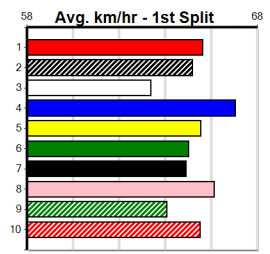

AG TYRES & WHEELS

Distance: 500m, Race Type: Mixed 4/5, Total Prizemoney: $3,875
1st: $2,600, 2nd: $800, 3rd: $400, 4th: $75

LEO BALE (4) is armed with electrifying early speed and he will be carving out time on the arm.
STITCH AND SHOUT (6) is in career best form at present and he will pressure the blue for a long way. GOLIATH (7) will be charging at the business end

Watchdog Tips: 4 6 7 2 Bet: Win 4

DAINTREE PEDRO [5] Beaten in both runs here, place claims best $7.50
Owner(s): LUCKY ELEVEN (SYN), K Joske, G Joske
Trainer: Wayne Hooke (Wellsford)
Box History table and Prize Best Starts table included.

WHY I'M BROKE [5] Returned to form at Geelong, must respect $6.00
Owner(s): A Galea
Trainer: Angela Galea (Sunshine North)
Box History table and Prize Best Starts table included.

DASHER BALE (NSW)[5] One paced, will get buried back, prefer others $26.00
Owner(s): L Harris
Trainer: Tammy Kennedy-harris (Devon M)
Box History table and Prize Best Starts table included.

LEO BALE (NSW)[5] Explosive early speed, class act, looks good $2.80
Owner(s): B Wheeler
Trainer: Rebecca Gibbons (Avalon)
Box History table and Prize Best Starts table included.

SPRING COIN (SA)[5] Great win last time but this is harder, place $10.00
Owner(s): G Black
Trainer: Mark Delbridge (Balliang)
Box History table and Prize Best Starts table included.