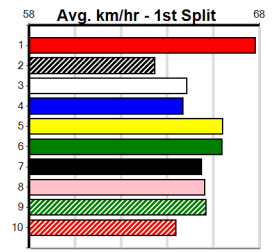

MADE SOLUTIONS ELECTRICAL AND DATA

Distance: 425m, Race Type: Mixed 4/5, Total Prizemoney: $3,360
1st: $2,250, 2nd: $690, 3rd: $345, 4th: $75

HUNTER FRED (1) has gone to another level in recent months and he is drawn to make every post a winner. ASTON WESTERN (7) was far from disgraced at Hobart last time and he can come out running. PAW WHISTLER (3) has the engine.

Watchdog Tips: 1 7 3 6 **Bet:** Win 1

HUNTER FRED [5] **Airborne at present, drawn to lead, looks good** **$1.65**

BK Dog Aug-21 Sire: ASTON DEE BEE Dam: ASTON LOPEZ Trainer: Bradley Fitton (Pearcedale)

Owner(s): R Borda

Winning Distances: < 300m (0) 300 - 399m (2) 400 - 499m (9) 500 - 599m (0) 600 - 699m (0) > 700m (0)

Winning Weights: 32.9(1) 33.0(1) 33.1(1) 33.2(4) 33.3(1) 33.5(1) 33.6(1) 33.9(1)

Post	Weight	Sex	Age	Date	Time	Margin	1st/2nd (Time)	PIR	Checked	Comment	WR	Split 1	S/P	Grade
1st (1)	33.3	400	WGL	R4	06-Sep-24	22.54	22.54	1.00L DR. YANNICK (22.60)	Q/11	. . .	SW .	8.17	$2.90	X45
6th (5)	33.5	390	SHP	R5	21-Oct-24	22.46	21.62	8.00L KNEE DEEP (21.90)	M/47	. . .	. . .	8.52	$2.60	5
1st (3)	33.0	390	BAL	R14	06-Nov-24	21.84	21.76	4.00L PAW XENA (22.12)	Q/11	. . .	. . .	8.22	$2.00	5
1st (8)	33.2	390	SHP	R12	11-Nov-24	21.85	21.77	6.00L BELIEVING (22.25)	M/11	. . .	. . .	8.26	$1.60	5
4th (8)	33.1	425	BEN	R7	15-Nov-24	24.33	23.97	4.25L ASTON MONARCHY (24.05)	M/344	. . .	. . .	6.53	$2.90	X45
1st (7)	33.1	400	WGL	R11	26-Nov-24	22.27	22.27	9.50L HERE COMES ARTIE (22.91)	M/11	. . .	SW .	8.21	$3.10	X45
1st (5)	33.2	435	SLE	R3	01-Dec-24	24.25	24.25	4.25L DR. GILLIAN (24.54)	M/111	. . .	. . .	5.20	$1.20	5H
1st (7)	33.2	435	SLE	R9	08-Dec-24	24.19	24.13	4.25L DOCHERTY (24.48)	M/111	. . .	. . .	5.18	$1.60	5F

Last 3 wins NOT included above

1st (1)	33.6	425	BEN	R4	02-Jul-23	23.86	23.50	2.75L WHIRLWIND (24.05)	M/111	. . .	SW .	6.53	$1.60	SH
1st (3)	33.5	410	HOR	R11	01-Aug-23	22.90	22.90	2.75L OX THE MAN (23.09)	M/11	. . .	SW .	10.09	$1.20	5H
1st (2)	33.9	410	HOR	R3	10-Oct-23	23.05	23.05	2.50L BERNARDO BEAST (23.22)	Q/11	. . .	SW .	10.16	$1.70	RWH

Box History

Bx	1st	2nd	3rd	4th	5th	6th	7th	8th
1	3				1			
2	1							
3	2	1						
4	1			1				
5	1		1			2		
6		1						1
7	2	1						
8	1	2		2				

Prize Best	$37565.00
Starts	23.86(1)-27/23
Trk/Dts	24-11-5-1
APM	3-1-0-0
	12132