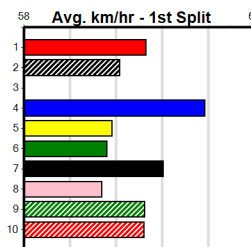

BENDIGO ADVERTISER

Distance: 425m, Race Type: Maiden, Total Prizemoney: $2,535
1st: $1,680, 2nd: $520, 3rd: $260, 4th: $75

CANYA ALL UP (3) is bred to be a star and he is a member of a powerful kennel. TRIGGERFISH (2) was narrowly beaten here when on debut and she will be much better for the run, while BOGGY PUB (8) is improving all the time.

Watchdog Tips: **3** **2** **8** **4** **Bet:** Box Quinella 2,3,8 ($10 for 333.33%)

Box History

Form Box	Wgt	Dist	Track	Date	Time	BON	Margin	1st/2nd (Time)	PIR	Checked	Comment	WR	Split 1	S/P	Grade		
1	JODIE'S ANGEL [M] Steady to date, needs to show more, next time $16.00																
	BK	Bitch		Jul-22													
	Owner(s): G Davies		Sire: FLYING RICCIARDO		Dam: KARISE FUSILEER		Trainer: Glen Davies (Bolinda)										
	Winning Distances: < 300m (0) 300 - 399m (0) 400 - 499m (0) 500 - 599m (0) 600 - 699m (0) > 700m (0)																
	Winning Weights:																
	6th (3)	30.0	390	SHP	R1	11-Nov-24	23.68	21.77	17.00	MARIONVALE KEV (22.53)	M/26			W	8.76	$16.00 M	
	8th (5)	30.5	450	SHP	R1	25-Nov-24	26.77	24.93	13.00	BLACK CABANG (25.88)	M/368				6.90	$20.40 M	
	Last 3 wins NOT included above																
	<table border="1"> <caption>Box History</caption> <thead> <tr><th>Bx</th><th>1st</th><th>2nd</th><th>3rd</th><th>4th</th><th>5th</th><th>6th</th><th>7th</th><th>8th</th></tr> </thead> <tbody> <tr><td>1</td><td></td><td></td><td></td><td></td><td></td><td></td><td></td><td></td></tr> <tr><td>2</td><td></td><td></td><td></td><td></td><td></td><td></td><td></td><td></td></tr> <tr><td>3</td><td></td><td></td><td></td><td></td><td></td><td>1</td><td></td><td></td></tr> <tr><td>4</td><td></td><td></td><td></td><td></td><td></td><td></td><td></td><td></td></tr> <tr><td>5</td><td></td><td></td><td></td><td></td><td></td><td></td><td></td><td>1</td></tr> <tr><td>6</td><td></td><td></td><td></td><td></td><td></td><td></td><td></td><td></td></tr> <tr><td>7</td><td></td><td></td><td></td><td></td><td></td><td></td><td></td><td></td></tr> <tr><td>8</td><td></td><td></td><td></td><td></td><td></td><td></td><td></td><td></td></tr> <tr><td>Prize Best</td><td></td><td></td><td></td><td></td><td></td><td></td><td></td><td>$0.00</td></tr> <tr><td>Starts</td><td></td><td></td><td></td><td></td><td></td><td></td><td></td><td>FSH</td></tr> <tr><td>Trk/Dts</td><td></td><td></td><td></td><td></td><td></td><td></td><td></td><td>2-0-0-0</td></tr> <tr><td>APM</td><td></td><td></td><td></td><td></td><td></td><td></td><td></td><td>0-0-0-0</td></tr> </tbody> </table>																
	2	TRIGGERFISH [M] Impressive on debut, better for the run, danger $3.40															
BD		Bitch		Oct-22													
Owner(s): J Duncan		Sire: FERAL FRANKY		Dam: NORDEGREN		Trainer: Josh Duncan (Mount Camel)											
Winning Distances: < 300m (0) 300 - 399m (0) 400 - 499m (0) 500 - 599m (0) 600 - 699m (0) > 700m (0)																	
Winning Weights:																	
2nd (7)		31.1	425	BEN	R1	29-Nov-24	24.28	23.63	0.75L	FEIKUAI CALVIN (24.24)	Q/221				6.74	$13.90 M	
Last 3 wins NOT included above																	
<table border="1"> <caption>Box History</caption> <thead> <tr><th>Bx</th><th>1st</th><th>2nd</th><th>3rd</th><th>4th</th><th>5th</th><th>6th</th><th>7th</th><th>8th</th></tr> </thead> <tbody> <tr><td>1</td><td></td><td></td><td></td><td></td><td></td><td></td><td></td><td></td></tr> <tr><td>2</td><td></td><td></td><td></td><td></td><td></td><td></td><td></td><td></td></tr> <tr><td>3</td><td></td><td></td><td></td><td></td><td></td><td></td><td></td><td></td></tr> <tr><td>4</td><td></td><td></td><td></td><td></td><td></td><td></td><td></td><td></td></tr> <tr><td>5</td><td></td><td></td><td></td><td></td><td></td><td></td><td></td><td></td></tr> <tr><td>6</td><td></td><td></td><td></td><td></td><td></td><td></td><td></td><td></td></tr> <tr><td>7</td><td></td><td>1</td><td></td><td></td><td></td><td></td><td></td><td></td></tr> <tr><td>8</td><td></td><td></td><td></td><td></td><td></td><td></td><td></td><td></td></tr> <tr><td>Prize Best</td><td></td><td></td><td></td><td></td><td></td><td></td><td></td><td>$520.00</td></tr> <tr><td>Starts</td><td></td><td></td><td></td><td></td><td></td><td></td><td></td><td>24.28(7)-29/11/24</td></tr> <tr><td>Trk/Dts</td><td></td><td></td><td></td><td></td><td></td><td></td><td></td><td>1-0-1-0</td></tr> <tr><td>APM</td><td></td><td></td><td></td><td></td><td></td><td></td><td></td><td>1-0-1-0</td></tr> </tbody> </table>																	
3		CANYA ALL UP (NSW)[M] Well bred, in good hands, expected to fire $2.80															
		BK	Dog		Mar-23												
	Owner(s): Lalli Cremona (SYN), F Cremona, N Lalli		Sire: ASTON RUPEE		Dam: BOMBSHELL BANDIT		Trainer: Paul Abela (Parwan)										
	Winning Distances: < 300m (0) 300 - 399m (0) 400 - 499m (0) 500 - 599m (0) 600 - 699m (0) > 700m (0)																
	Winning Weights:																
	Last 3 wins NOT included above