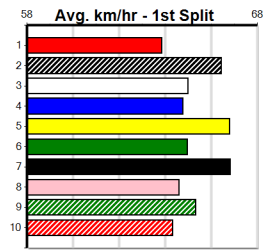

PETER BROWN CUSTOM HOMES

Distance: 500m, Race Type: Grade 5, Total Prizemoney: $3,340
1st: $2,230, 2nd: $690, 3rd: $345, 4th: $75

ARI GOLD (1) is flying at present and he has been crying out for this distance range. SCOTT AQUAPHOBIA (3) is one of the stronger chasers in the event and he will get a nice run through early on. GO GO JEFF (2) can come out running

Watchdog Tips: 1 3 2 7 **Bet:** Win 1

Form Box	Wgt	Dist	Track	Date	Time	BON	Margin	1st/2nd (Time)	PIR	Checked	Comment	WR	Split 1	S/P	Grade	
1	ARI GOLD [5] Continues to impress, this journey suits, yes $2.50															
	F Dog Dec-21 Sire: SUPERIOR PANAMA Dam: MAGGIE MARVEL Trainer: Jordan Formosa (Heathcote)															
	Owner(s): M Palmer															
	Winning Distances: < 300m (0) 300 - 399m (2) 400 - 499m (2) 500 - 599m (0) 600 - 699m (0) > 700m (0)															
	Winning Weights: 34.6(1) 34.8(1) 35.1(1) 35.4(1)															
	1st	(5)	35.4	390	SHP	R4	04-Dec-23	22.50	21.68	4.75L FRANK GRIMES (22.83)	M/11		SW	8.65	$4.20	X67
	ST	(-)	34.5	390	SHP		14-Oct-24	22.39		0.25L Trial Cleared	M/23		1of5			ST
	6th	(1)	35.1	390	SHP	R10	28-Oct-24	23.04	21.85	15.00 COSMIC REWARD (22.05)	M/76			9.95	$11.00	X67
	4th	(8)	34.8	390	SHP	R10	11-Nov-24	22.61	21.77	7.00L ZESTY BOY (22.16)	S/66			8.73	$9.50	X67
	3rd	(2)	35.1	425	BEN	R10	15-Nov-24	24.15	23.97	1.75L SPIRITED OLIVER (24.05)	M/654		SW	6.77	$14.40	X67
1st	(8)	35.1	425	BEN	R9	22-Nov-24	24.32	23.58	1.75L PERFECT SOUL (24.44)	M/443			6.78	$13.60	RW	
3rd	(7)	34.6	425	BEN	R3	29-Nov-24	24.01	23.63	3.00L QUICK BISCUIT (23.80)	M/453			6.63	$17.60	5	
1st	(4)	34.8	425	BEN	R4	06-Dec-24	24.03	23.79	2.25L OUR GIRL ROXY (24.17)	M/532			6.62	$9.40	5	
Last 3 wins NOT included above																
1st	(1)	34.6	390	SHP	R1	13-Nov-23	22.41	21.88	4.00L MYSTERY TERMS (22.69)	M/41		VO	8.67	$1.50	M	

Box History

Bx	1st	2nd	3rd	4th	5th	6th	7th	8th
1	1	1						
2			1					
3								
4	1			1				
5	1							
6		1						
7			2					
8	1			1				
Prize Best	$10237.86							
Starts	FSTD							
Trk/Dts	12-4-2-3							
APM	0-0-0-0							
	5014							

Form Box	Wgt	Dist	Track	Date	Time	BON	Margin	1st/2nd (Time)	PIR	Checked	Comment	WR	Split 1	S/P	Grade	
2	GO GO JEFF [5] Looks the leader, great win last time, threat $4.00															
	F Dog Jun-22 Sire: BEAST UNLEASHED Dam: RUBY GIRL Trainer: Gary Cowcher (Broadford)															
	Owner(s): G Cowcher															
	Winning Distances: < 300m (0) 300 - 399m (1) 400 - 499m (2) 500 - 599m (1) 600 - 699m (0) > 700m (0)															
	Winning Weights: 33.0(1) 33.4(1) 34.0(1) 35.5(1)															
	5th	(7)	34.6	450	SHP	R11	12-Aug-24	25.82	25.11	5.00L DEROGATIVE (25.47)	M/847		W	6.85	$19.90	5
	4th	(1)	34.9	450	SHP	R6	02-Sep-24	25.67	24.79	3.00L ARGYLE AXLE (25.46)	S/333			6.72	$5.50	5
	6th	(4)	34.6	450	SHP	R8	09-Sep-24	25.71	25.01	9.50L LULU'S RIDE (25.07)	M/556		W	6.68	$18.00	RWH
	6th	(1)	34.7	500	BEN	R6	20-Sep-24	29.13	28.29	10.00 PIEBALD (28.44)	M/456			6.73	$10.30	RWH
	4th	(8)	34.7	450	SHP	R5	12-Oct-24	25.55	25.15	6.00L CROCODILE ROLL (25.15)	M/344		W	6.72	$1.70	RW
5th	(5)	35.5	350	HVL	R8	20-Oct-24	19.87	19.25	2.00L SAILPLANE (19.74)	M/8			6.66	$31.00	5H	
6th	(5)	35.5	350	HVL	R3	27-Oct-24	19.74	19.12	2.75L WHO MADE YOU (19.55)	M/2		W	6.59	$9.20	RW	
1st	(5)	35.5	500	BEN	R6	04-Dec-24	28.35	28.34	2.50L SNOW ROYALE (28.51)	M/111			6.58	$1.40	5	
Last 3 wins NOT included above																
1st	(8)	33.0	390	SHP	R2	02-May-24	22.52	22.35	3.5L BLUE RISE (22.76)	M/11		W	8.49	$2.60	T3-M	
1st	(2)	33.4	450	SHP	R5	09-May-24	26.06	25.42	2.25L BUN WILDFIRE (26.21)	M/421		SW	6.97	$1.80	7	
1st	(6)	34.0	450	SHP	R3	27-May-24	25.48	24.90	2.50L PEGLEG PETE (25.65)	M/111		W	6.68	$4.00	RW