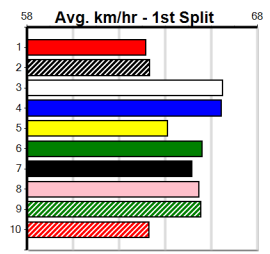

Bendigo
12
10:58PM
(VIC time)

SPORTSBET GO THE BLUE DOG

Distance: 425m, Race Type: Grade 5, Total Prizemoney: $2,925
1st: $1,950, 2nd: $600, 3rd: $300, 4th: $75

CORINTHIAN (6) returned to form with a top 22.60 Warragul win and he will take a power of beating again. BUMPY'S DAD ROY (8) is well drawn out wide and he has a very good record here. ASTON AURELIA (3) can come out running

Watchdog Tips: **6** **8** **3** **4** **Bet:** **Win 6**

1

LITTLE DARL [5] Shows promise, this is harder, place best **$5.00**
BK Bitch Sep-22 Sire: ASTON RUPEE Dam: STAR OF JASMINE
Owner(s): MALLEE RACING (SYN), S Jardine, N Monaghan Trainer: Donna Robertson (Bald Hills)
Winning Distances: < 300m (0) 300 - 399m (2) 400 - 499m (1) 500 - 599m (0) 600 - 699m (0) > 700m (0)
Winning Weights: 27.6(1) 27.7(1) 28.0(1)

Box	1st	2nd	3rd	4th	5th	6th	7th	8th
1	2							
2	1	1						
3			1					
4								
5				1				
6		1	1	1				
7					1	1		
8						1		

Prize Best Starts Trk/Dts APM: $7555.00, 24.43(6)-29/11/24, 12-3-1-5, 3-0-0-1, 6249

2

BLACKPOOL SLADE [5] Placed in two of three here, place hope again **$8.00**
F Dog Jul-22 Sire: ASTON RUPEE Dam: LOCHINVAR ADORE
Owner(s): R Kenyon Trainer: Alexis Kenyon (Lara)
Winning Distances: < 300m (0) 300 - 399m (3) 400 - 499m (3) 500 - 599m (0) 600 - 699m (0) > 700m (0)
Winning Weights: 30.5(1) 31.0(2) 31.4(1) 31.7(1) 32.0(1)

Box	1st	2nd	3rd	4th	5th	6th	7th	8th
1		2			1	1		
2	2	1						
3	1			2		1		1
4	1							
5	1		1	1				1
6		1					1	1
7	1	1						
8					1			

Prize Best Starts Trk/Dts APM: $14515.00, 24.05(7)-26/4/24, 23-6-3-3, 3-0-2-0, 5243

3

ASTON AURELIA [5] Racing well, can ping the lids, big threat **$6.00**
BK Bitch Feb-22 Sire: KC AND ALL Dam: ASTON MILEY
Owner(s): R Borda Trainer: Michelle Mallia (Avalon)
Winning Distances: < 300m (0) 300 - 399m (6) 400 - 499m (3) 500 - 599m (0) 600 - 699m (0) > 700m (0)
Winning Weights: 30.5(3) 30.6(1) 30.9(1) 31.0(3) 31.1(1)

Box	1st	2nd	3rd	4th	5th	6th	7th	8th
1	1	1	1					
2								1
3	2			1		1		1
4	2		1					
5	1							
6	2	1			1	1	1	1
7	1	1	1		1	1		
8	1	2	1					1

Prize Best Starts Trk/Dts APM: $25982.50, 24.05(4)-29/12/23, 28-9-5-3, 2-1-0-1, 8302

4

NANA'S TRIFLE [5] Placed in two of three here, must keep safe **$12.00**
BK Dog Sep-21 Sire: SUPERIOR PRODUCT Dam: MA'S PLUM JAM
Owner(s): D Burnett Trainer: Mathew Tabb (Lara)
Winning Distances: < 300m (0) 300 - 399m (3) 400 - 499m (3) 500 - 599m (0) 600 - 699m (0) > 700m (0)
Winning Weights: 28.4(1) 30.0(1) 30.1(1) 30.2(1) 30.5(1) 30.9(1)

Box	1st	2nd	3rd	4th	5th	6th	7th	8th
1	2							
2	1		1					1
3	1		1	1				
4	1	1	2					
5		1	1	1				1
6			1	3		1		
7	1	1	1		1			
8		1	1		1	2		

Prize Best Starts Trk/Dts APM: $12830.00, 24.34(7)-13/11/24, 30-6-4-7, 3-0-2-0, 5605

5

DEMONIC SPIRIT [5] Needs to lead, too much pace in this event **$21.00**
BK Dog Jun-22 Sire: FERAL FRANKY Dam: DREAMING
Owner(s): J Holt Trainer: Katrina Evans (Kyneton)
Winning Distances: < 300m (0) 300 - 399m (2) 400 - 499m (1) 500 - 599m (0) 600 - 699m (0) > 700m (0)
Winning Weights: 32.6(1) 32.8(1) 33.2(1)

Box	1st	2nd	3rd	4th	5th	6th	7th	8th
1	2							
2		1						
3	1		1					
4	1							
5							2	
6		1						1
7	1	1	1			1		
8		1						

Prize Best Starts Trk/Dts APM: $4080.00, 24.45(7)-13/11/24, 14-3-2-3, 1-1-0-0, 2896