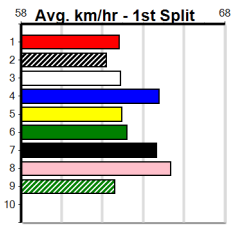

Bendigo
6
4:47PM
(VIC time)

MANNINGS GREYHOUND COMPLEX

Distance: 500m, Race Type: Mixed 4/5, Total Prizemoney: \$3,875
1st: \$2,600, 2nd: \$800, 3rd: \$400, 4th: \$75

Watchdog Tips: **0 0 0 0** Bet: .

Form	Box	Weight	Dist	Track	Date	Time	BON	Margin	1st/2nd (Time)	PIR	Checked	Comment	W/R	Split 1	S/P	Grade	Winning Boxes								
1 WHY I'M BROKE [5]																									
BK D Feb-22 FERNANDO BALE TIME TO TALK																									
Trainer: Angela Galea (Sunshine North)																									
3rd	(2)	37.0	350	HVL	R9	01-Dec-24	19.50	18.78	2.75LFOR PETE'S SAKE (19.31)	M/4	.	.	.	6.63	\$15.60	X34	1	2	3	4	5	6	7	8	
1st	(8)	36.6	460	GEL	R7	06-Dec-24	25.76	25.76	3.25LASTON AMISHA (25.98)	M/211	.	.	.	6.61	\$2.80	5	1	1	1	2	2	1	2		
3rd	(2)	37.0	500	BEN	R6	13-Dec-24	28.40	27.93	5.50LSPRING COIN (28.05)	S/633	.	.	.	6.83	\$12.60	X45	Prize	\$24,475.00							
4th	(5)	36.9	460	GEL	R8	20-Dec-24	26.23	25.94	2.50LORLI BALE (26.06)	S/645	.	.	.	6.74	\$24.80	X45	Best	28.40							
Owner(s): A Galea																									
Trk/Dst Starts 44-10-3-8																									
APM \$10708																									
2 LETIZIA [4]																									
F B Sep-21 ZAMBORA BROCKIE NORDEGREN																									
Trainer: Aaron Debattista (Toolleen)																									
6th	(6)	29.5	520	WPK	R6	07-Sep-24	31.07	29.86	15.00LCOPIOUS (30.01)	114	114	.	.	5.48	\$13.00	X45	1	2	3	4	5	6	7	8	
4th	(8)	29.1	400	BUL	R9	01-Oct-24	22.80	22.21	3.75LAUSSIE ETHICS (22.54)	213	213	.	.	6.54	\$4.40	5	Prize	\$14,125.00							
3rd	(5)	29.9	500	BEN	R7	13-Dec-24	28.37	27.93	0.50LNIKITA BALE (28.35)	M/221	.	.	.	6.58	\$9.10	5	Best	27.90							
1st	(5)	30.0	500	BEN	R8	20-Dec-24	27.90	27.90	3.5LBEN SHAKER (28.14)	M/111	.	SW	.	6.49	\$7.50	X45	Starts	14-4-1-3							
Owner(s): A Debattista																									
Trk/Dst Starts 2-1-0-1																									
APM \$3856																									
3 REAR VISION [5]																									
BD D Jan-22 TOMMY SHELBY KATEY PENNY																									
Trainer: Scott Stefanos (Longwood)																									
6th	(8)	35.9	525	MEP	R7	27-Nov-24	30.93	30.02	8.50LCASH NOW (30.36)	M/3555	.	.	.	5.23	\$3.50	5	1	2	3	4	5	6	7	8	
5th	(6)	35.9	500	BEN	R9	06-Dec-24	29.15	28.10	3.25LMCIVOR OLLY (28.94)	M/675	.	.	.	6.79	\$5.00	RW	Prize	\$6,410.00							
2nd	(3)	35.9	500	BEN	R8	11-Dec-24	28.66	28.48	2.75LCOOPER SUMMER (28.48)	M/222	.	.	.	6.59	\$6.10	T3-5	Best	28.15							
1st	(7)	36.3	500	BEN	R8	18-Dec-24	28.15	28.15	2.50LBOLD BERT (28.32)	Q/111	.	SW	.	6.51	\$6.00	T3-5	Starts	18-4-2-0							
Owner(s): Vic Pub Punters (SYN), J Hippisley, A Coonerty, G Gregg																									
Trk/Dst Starts 4-2-1-0																									
APM \$4688																									
4 ARI GOLD [4]																									
F D Dec-21 SUPERIOR PANAMA MAGGIE MARVEL																									
Trainer: Jordan Formosa (Heathcote)																									
3rd	(7)	34.6	425	BEN	R3	29-Nov-24	24.01	23.63	3.00LQUICK BISCUIT (23.80)	M/453	.	.	.	6.63	\$17.60	5	2	2	3	4	5	6	7	8	
1st	(4)	34.8	425	BEN	R4	06-Dec-24	24.03	23.79	2.25LOUR GIRL ROXY (24.17)	M/532	.	.	.	6.62	\$9.40	5	Prize	\$12,542.86							
1st	(1)	34.9	500	BEN	R8	13-Dec-24	27.93	27.93	5.00LMR. PRESIDENT (28.27)	Q/111	.	.	.	6.56	\$2.20	5	Best	27.93							
4th	(7)	35.7	500	BEN	R8	20-Dec-24	28.15	27.90	3.75LLETIZIA (27.90)	M/444	.	.	.	6.74	\$3.00	X45	Starts	14-5-2-3							
Owner(s): M Palmer																									
Trk/Dst Starts 2-1-0-0																									
APM \$6854																									
5 DOLLAR SIGNS [4]																									
WF D Jan-21 ORSON ALLEN MEPUNGA FOCUS																									
Trainer: Aaron Debattista (Toolleen)																									
1st	(3)	34.0	450	SHP	R6	23-Nov-24	25.32	25.32	2.75LZIPPING SPARTAN (25.51)	M/211	.	.	.	6.65	\$4.10	X45	1	2	3	4	5	6	7	8	
5th	(6)	34.3	425	BEN	R3	29-Nov-24	24.28	23.63	7.00LQUICK BISCUIT (23.80)	M/777	.	.	.	6.72	\$20.30	5	Prize	\$25,890.00							
5th	(4)	34.2	500	BEN	R6	06-Dec-24	28.49	28.10	6.00LPOWER OUT (28.10)	M/334	.	.	.	6.67	\$13.00	X45	Best	28.19							
1st	(5)	34.4	500	BEN	R6	20-Dec-24	28.23	27.90	3.00LCRUSOE RICO (28.44)	M/221	.	.	.	6.56	\$4.30	5	Starts	50-11-7-6							
Owner(s): A Debattista																									
Trk/Dst Starts 21-7-1-1																									
APM \$4983																									
6 MAGNET MOVER (NSW)[5]																									
BK D Oct-21 FLYING RICCIARDO VELOCE NERO																									
Trainer: Terry Meyer (Girgarre)																									
1st	(5)	30.6	425	BEN	R12	29-Nov-24	24.05	23.63	2.50LBAG OF SNAGS (24.21)	M/322	.	.	.	6.66	\$3.90	5	1	2	3	4	5	6	7	8	
2nd	(3)	31.2	350	HVL	R5	08-Dec-24	19.50	18.90	2.00LCANYA UNTAMED (19.36)	Q/1	.	.	.	6.42	\$14.30	5	Prize	\$20,972.14							
1st	(2)	31.5	390	SHP	R11	12-Dec-24	21.78	21.78	6.00LMORAINIE BELLA (22.18)	Q/11	.	SW	.	8.31	\$1.60	X45	Best	28.44							
3rd	(8)	31.4	390	SHP	R12	23-Dec-24	22.25	22.17	1.25LDAWN BY NAME (22.17)	M/44	.	.	.	8.44	\$2.40	5	Starts	38-7-11-5							
Owner(s): D McDonald																									
Trk/Dst Starts 3-0-1-1																									
APM \$8960																									
7 WILD VENUS [5]																									
BK B May-22 ASTON DEE BEE INVICTUS REIGN																									
Trainer: David Bourke (The Basin)																									
7th	(5)	29.2	350	HVL	R10	01-Dec-24	19.45	18.78	6.00LASTON JALAPENO (19.04)	S/8	.	.	.	6.71	\$41.80	5	3	3	4	5	6	7	8		
1st	(1)	29.2	350	HVL	R7	08-Dec-24	19.40	18.90	0.50LPAW USAMI (19.42)	M/2	.	.	.	6.60	\$3.60	5	Prize	\$10,620.00							
F	(4)	29.5	460	WGL	R6	17-Dec-24	0.00	25.52	.ASPERITAS (26.13)	M/7	.	V0	.	6.73	\$10.10	5	Best	FSH							
5th	(3)	29.5	350	HVL	R8	22-Dec-24	19.41	19.02	5.50LSPOT FOX (19.02)	M/5	.	.	.	6.53	\$39.80	FFA	Starts	28-5-2-6							
Owner(s): BILVIS (SYN), A Gwynne, D Bourke																									
Trk/Dst Starts 0-0-0-0																									
APM \$5477																									
8 CRUSOE RICO [5]																									
RBD D Feb-22 HARD STYLE RICO CRACKED SODA																									
Trainer: Julie Abela (Echuca)																									
5th	(1)	33.8	425	BEN	R5	29-Nov-24	24.17	23.63	8.00LMOCK FISH (23.63)	M/444	.	.	.	6.56	\$69.40	FFA	1	2	3	4	5	6	7	8	
5th	(3)	33.7	500	BEN	R8	06-Dec-24	28.81	28.10	1.75LBLACK THUMB (28.70)	Q/222	.	.	.	6.58	\$6.00	5	Prize	\$15,155.00							
7th	(6)	34.0	425	BEN	R9	13-Dec-24	24.20	23.66	8.00LTOMMY TEQUILA (23.66)	M/767	.	.	.	6.64	\$101.50	X34	Best	28.44							
2nd	(4)	34.2	500	BEN	R6	20-Dec-24	28.44	27.90	3.00LDOLLAR SIGNS (28.23)	M/112	.	.	.	6.52	\$8.80	5	Starts	35-9-2-3							
Owner(s): K Abela																									
Trk/Dst Starts 8-1-1-0																									
APM \$6781																									
9 SIR VALENTINO [5] Res.																									
RF D Apr-21 ORSON ALLEN COME ON CHARLIZE																									
Trainer: Pauline Patterson (Bet Bet)																									
8th	(6)	32.0	525	MEA	R12	29-Nov-24	30.72	29.55	11.00LPAW UTILITY (29.95)	M/6766	.	.	.	5.19	\$45.20	5	2	2	3	4	5	6	7	8	
4th	(5)	32.5	500	BEN	R8	06-Dec-24	28.77	28.10	1.25LBLACK THUMB (28.70)	M/533	.	.	W	6.72	\$5.90	5	Prize	\$18,243.57							
4th	(8)	32.8	450	BAL	R6	09-Dec-24	25.64	25.56	1.25LPAW SAMUEL (25.56)	Q/422	.	.	W	6.68	\$5.70	T3-5	Best	27.98							
6th	(8)	33.1	425	BEN	R12	20-Dec-24	24.39	23.75	5.00LKURRACA KID (24.05)	M/455	.	.	.	6.65	\$3.50	5	Starts	57-6-8-7							
Owner(s): C Guillou																									
Trk/Dst Starts 12-3-2-1																									
APM \$2664																									
10 ARCHER TWO (SA)[5] Res.																									
BD D May-22 WORM BURNER CAWBOURNE ZEBRA																									
Trainer: Dean Millier (Pakenham)																									
7th	(1)	34.5	350	HVL	R6	06-Dec-24	19.92	19.36	8.00LBRAEMER CORA (19.39)	S/8	.	.	.	6.75	\$5.00	T3-5	1	2	3	4	5	6	7	8	
2nd	(5)	34.1	300	HVL	R12	12-Dec-24	16.94	16.63	0.25LWANDANA LAD (16.93)	S/6	.	.	.	4.13	\$6.40	T3-5	Prize	\$11,125.00							
1st	(8)	34.1	350	HVL	R8	17-Dec-24	19.67	19.60	1.00LMIGHTY HANNIBAL (19.73)	M/3	.	.	.	6.69	\$1.90	5	Best	FSH							
5th	(7)	34.1	350	HVL	R7	20-Dec-24	19.80	19.36	6.50LDONEGAL EXPRESS (19.36)	S/8	.	.	.	6.78	\$4.70	T3-5	Starts	49-4-8-7							
Owner(s): J Archer																									
Trk/Dst Starts 0-0-0-0																									
APM \$6158																									