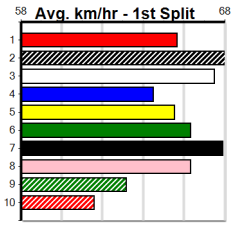

GRAY'S BENDIGO DAMSELS DASH

Distance: 425m, Race Type: Grade 5, Total Prizemoney: $2,925
1st: $1,950, 2nd: $600, 3rd: $300, 4th: $75

Watchdog Tips: 0 0 0 0 Bet: