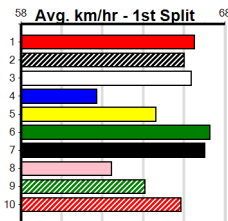

HANRAHAN PLUMBING

Distance: 425m, Race Type: Grade 5, Total Prizemoney: $2,925
1st: $1,950, 2nd: $600, 3rd: $300, 4th: $75

Watchdog Tips: **0 0 0 0** Bet: .