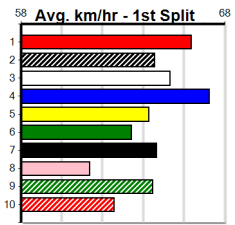

Bendigo

HIP POCKET BENDIGO

Distance: 500m, Race Type: Grade 5, Total Prizemoney: $3,340
1st: $2,230, 2nd: $690, 3rd: $345, 4th: $75

5

4:27PM
(VIC time)

Watchdog Tips: **0 0 0 0** Bet: **0**