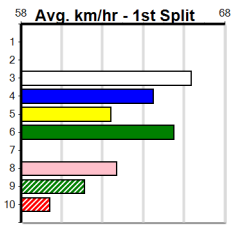

Bendigo

SPORTSBET HT3

Distance: 425m, Race Type: Maiden Heat, Total Prizemoney: $2,535
1st: $1,680, 2nd: $520, 3rd: $260, 4th: $75

3

3:47PM
(VIC time)

Watchdog Tips: **0** **0** **0** **0** Bet: .

Form	Box	Weight	Dist	Track	Date	Time	BON	Margin	1st/2nd (Time)	PIR	Checked	Comment	W/R	Split 1	S/P	Grade
1 STRUCK THE LOT [M]																
WBK	B				Apr-23											
Trainer: Robert Le sueur (Mulwala) SUNSTRUCK																
Owner(s): R Le sueur																
<table border="1" style="float: right;"> <thead> <tr><th colspan="8">Winning Boxes</th></tr> <tr><th>1</th><th>2</th><th>3</th><th>4</th><th>5</th><th>6</th><th>7</th><th>8</th></tr> </thead> <tbody> <tr><td>Prize</td><td></td><td></td><td></td><td></td><td></td><td></td><td>$0</td></tr> <tr><td>Best</td><td></td><td></td><td></td><td></td><td></td><td></td><td>FSH</td></tr> <tr><td>Starts</td><td></td><td></td><td></td><td></td><td></td><td></td><td>0-0-0-0</td></tr> <tr><td>Trk/Dst</td><td></td><td></td><td></td><td></td><td></td><td></td><td>0-0-0-0</td></tr> <tr><td>APM</td><td></td><td></td><td></td><td></td><td></td><td></td><td>$0</td></tr> </tbody> </table>																
2 BONDED [M]																
F	B				Jan-23											
Trainer: Ronald Martin (Albion) MY DEWANA PENNY																
Owner(s): R Martin																
<table border="1" style="float: right;"> <thead> <tr><th colspan="8">Winning Boxes</th></tr> <tr><th>1</th><th>2</th><th>3</th><th>4</th><th>5</th><th>6</th><th>7</th><th>8</th></tr> </thead> <tbody> <tr><td>Prize</td><td></td><td></td><td></td><td></td><td></td><td></td><td>$0.00</td></tr> <tr><td>Best</td><td></td><td></td><td></td><td></td><td></td><td></td><td>FSH</td></tr> <tr><td>Starts</td><td></td><td></td><td></td><td></td><td></td><td></td><td>1-0-0-0</td></tr> <tr><td>Trk/Dst</td><td></td><td></td><td></td><td></td><td></td><td></td><td>0-0-0-0</td></tr> <tr><td>APM</td><td></td><td></td><td></td><td></td><td></td><td></td><td>$0</td></tr> </tbody> </table>																
3 PAW TORRIE (NSW)[M]																
BK	B				Feb-23											
Trainer: Daniel Gibbons (Avalon) WINNIE ALLEN																
Owner(s): B Wheeler																
<table border="1" style="float: right;"> <thead> <tr><th colspan="8">Winning Boxes</th></tr> <tr><th>1</th><th>2</th><th>3</th><th>4</th><th>5</th><th>6</th><th>7</th><th>8</th></tr> </thead> <tbody> <tr><td>Prize</td><td></td><td></td><td></td><td></td><td></td><td></td><td>$1,300.00</td></tr> <tr><td>Best</td><td></td><td></td><td></td><td></td><td></td><td></td><td>23.87</td></tr> <tr><td>Starts</td><td></td><td></td><td></td><td></td><td></td><td></td><td>3-0-2-1</td></tr> <tr><td>Trk/Dst</td><td></td><td></td><td></td><td></td><td></td><td></td><td>1-0-1-0</td></tr> <tr><td>APM</td><td></td><td></td><td></td><td></td><td></td><td></td><td>$1300</td></tr> </tbody> </table>																
4 MISS BARBIE (NSW)[M]																
BK	B				Feb-23											
Trainer: David Shovan (Powlett Plains) VICTORIA'S KARA																
Owner(s): J Dale																
<table border="1" style="float: right;"> <thead> <tr><th colspan="8">Winning Boxes</th></tr> <tr><th>1</th><th>2</th><th>3</th><th>4</th><th>5</th><th>6</th><th>7</th><th>8</th></tr> </thead> <tbody> <tr><td>Prize</td><td></td><td></td><td></td><td></td><td></td><td></td><td>$1,850.00</td></tr> <tr><td>Best</td><td></td><td></td><td></td><td></td><td></td><td></td><td>24.67</td></tr> <tr><td>Starts</td><td></td><td></td><td></td><td></td><td></td><td></td><td>12-0-5-0</td></tr> <tr><td>Trk/Dst</td><td></td><td></td><td></td><td></td><td></td><td></td><td>5-0-1-0</td></tr> <tr><td>APM</td><td></td><td></td><td></td><td></td><td></td><td></td><td>$1574</td></tr> </tbody> </table>																
5 PAW URSULA (NSW)[M]																
BK	B				Dec-22											
Trainer: Mark Delbridge (Balliang) DYNA HARPA																
Owner(s): B Wheeler																
<table border="1" style="float: right;"> <thead> <tr><th colspan="8">Winning Boxes</th></tr> <tr><th>1</th><th>2</th><th>3</th><th>4</th><th>5</th><th>6</th><th>7</th><th>8</th></tr> </thead> <tbody> <tr><td>Prize</td><td></td><td></td><td></td><td></td><td></td><td></td><td>$2,465.00</td></tr> <tr><td>Best</td><td></td><td></td><td></td><td></td><td></td><td></td><td>FSH</td></tr> <tr><td>Starts</td><td></td><td></td><td></td><td></td><td></td><td></td><td>9-0-3-2</td></tr> <tr><td>Trk/Dst</td><td></td><td></td><td></td><td></td><td></td><td></td><td>0-0-0-0</td></tr> <tr><td>APM</td><td></td><td></td><td></td><td></td><td></td><td></td><td>$2160</td></tr> </tbody> </table>																
6 POWDER DRY [M]																
BK	D				Mar-23											
Trainer: John Caulfield (Pyramid Hill) MINNIE BANJO																
Owner(s): G Comans