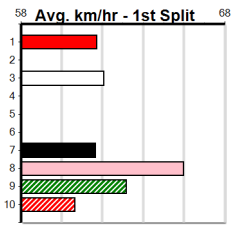

2

3:27PM

(VIC time)

Watchdog Tips:

0 0 0 0

Bet: