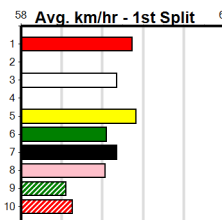

Mobile Form Guide

Average Winning Time:

Distance	Grade	Avg. Time
425m	Mixed 4/5	23.92
425m	Maiden Heat	24.15
425m	Grade 5	24.18
425m	S/E Veteran	24.25
500m	Mixed 4/5	28.14
500m	Grade 5	28.38
500m	Mixed 6/7	28.46

Track Record:

Distance	Time	Greyhound	Date Set
425m	23.281	TYPHOON SAMMY	09-Oct-21
500m	27.518	MIDNIGHT RIDE	27-Feb-15
660m	37.358	NO DONUTS (late POWDERED DONUT)	27-Mar-16

Bendigo

Bendigo

SPORTSBET HT1

Distance: 425m, Race Type: Maiden Heat, Total Prizemoney: \$2,535
1st: \$1,680, 2nd: \$520, 3rd: \$260, 4th: \$75