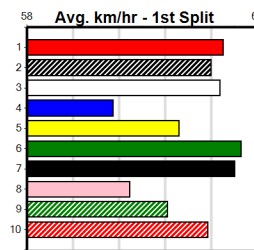

HANRAHAN PLUMBING

Distance: 425m, Race Type: Grade 5, Total Prizemoney: $2,925
1st: $1,950, 2nd: $600, 3rd: $300, 4th: $75

Watchdog Tips:

Bet:

Table with columns: Form Box, Wgt, Dist, Track, Date, Time, BON, Margin, 1st/2nd (Time), PIR, Checked, Comment, WR, Split 1, S/P, Grade

NO WORDS [5]
F Dog Jan-23 Sire: KOBLENZ Dam: LITTLE BIT SLEEK
Owner(s): D Thompson-white
Trainer: Michael Chilcott (Heathcote)
Winning Distances: < 300m (0) 300 - 399m (3) 400 - 499m (0) 500 - 599m (0) 600 - 699m (0) > 700m (0)
Winning Weights: 34.6(1) 34.8(1) 34.9(1)
2nd (6) 35.3 390 SHP R1 07-Nov-24 22.64 22.26 3.25L LISSY LOULOU (22.42) Q/22 . . . 8.53 $2.20 T3-M
5th (4) 35.0 390 BAL R2 13-Nov-24 23.00 22.11 8.50L AUSSIE FRED (22.41) M/45 . . . 8.66 $6.20 M
8th (3) 34.8 410 HOR R1 19-Nov-24 24.29 23.16 14.00 CORRESPONDING (23.32) M/66 . . . 10.76 $5.50 M
1st (6) 34.8 350 HVL R1 29-Nov-24 19.67 19.46 4.00L PAW QUANDA (19.94) Q/1 . . . 6.54 $2.50 T3-M
1st (8) 34.6 390 SHP R10 05-Dec-24 22.18 22.18 2.75L HUDSON FLYER (22.35) Q/11 . . . 8.33 $2.30 T3-7
3rd (4) 34.4 350 HVL R6 12-Dec-24 19.63 19.47 2.25L OLIVER KELTON (19.47) M/3 . . . 6.58 $4.40 6G
6th (3) 34.3 410 HOR R2 17-Dec-24 23.90 23.14 11.00 PANADERO STAR (23.19) M/54 . . . 10.60 $41.40 RWH
1st (6) 34.9 390 SHP R9 23-Dec-24 22.38 22.17 2.00L TWILIGHT TORI (22.50) Q/21 . . . SW . . . 8.34 $3.60 RW
Last 3 wins NOT included above

Box History table for NO WORDS [5] with columns Bx, 1st, 2nd, 3rd, 4th, 5th, 6th, 7th, 8th and Prize Best, Starts, Trk/Dts, APM

CRUDE [5]
BKW Dog Nov-21 Sire: FERAL FRANKY Dam: BELT UP LIBBA
Owner(s): N Mckay
Trainer: Nathan Mckay (Toolleen)
Winning Distances: < 300m (0) 300 - 399m (3) 400 - 499m (5) 500 - 599m (1) 600 - 699m (0) > 700m (0)
Winning Weights: 30.9(1) 31.1(1) 31.2(1) 31.6(2) 31.7(2) 31.9(1) 32.4(1)
1st (3) 31.6 450 SHP R8 31-Oct-24 25.65 25.48 2.50L HARD STYLE ROBBO (25.82) M/111 . . . 6.66 $4.60 T3-5
4th (5) 31.0 450 BAL R12 06-Nov-24 26.09 25.30 8.50L OPRAH BALE (25.50) Q/334 . . . W 6.68 $15.00 5
7th (6) 31.5 450 SHP R8 16-Nov-24 25.87 25.20 8.00L OUR ALAMO (25.33) M/887 . . . 6.77 $10.20 5
4th (4) 31.9 425 BEN R11 27-Nov-24 24.37 24.03 2.00L ALFIE ABALONE (24.24) M/544 . . . 6.71 $14.00 T3-5
2nd (2) 31.8 450 SHP R6 05-Dec-24 25.69 25.51 0.50L BLACK SERIES (25.65) M/111 . . . 6.76 $3.50 T3-5
3rd (6) 31.8 390 SHP R11 12-Dec-24 22.22 21.78 6.50L MAGNET MOVER (21.78) Q/33 . . . 8.53 $10.50 X45
5th (3) 31.9 410 HOR R10 17-Dec-24 24.03 23.14 9.50L PAW GLORY (23.39) M/55 . . . 10.65 $7.50 5
1st (5) 32.4 390 SHP R9 21-Dec-24 22.39 22.17 3.25L ZERO KILLER (22.60) M/11 . . . 8.49 $8.50 X45
Last 3 wins NOT included above
1st (7) 31.1 390 SHP R11 24-Jun-24 22.34 21.92 0.50L ORIENTAL AURORA (22.37) M/22 . . . 8.98 $2.60 5
1st (5) 31.6 440 GBN R4 13-Sep-24 25.06 24.87 2.25L SWEET CITY GAL (25.22) 3311 3311 5.83 $4.80 5
1st (6) 31.9 500 BEN R6 16-Oct-24 28.64 28.28 0.75L MIGHTY THANOS (28.68) M/233 . . . SW . . . 6.72 $1.30 5

Box History table for CRUDE [5] with columns Bx, 1st, 2nd, 3rd, 4th, 5th, 6th, 7th, 8th and Prize Best, Starts, Trk/Dts, APM