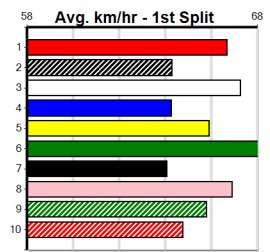

RSN GREY AREAS - WEDNESDAY & FRIDAY

Distance: 425m, Race Type: Grade 5, Total Prizemoney: $2,925
1st: $1,950, 2nd: $600, 3rd: $300, 4th: $75

Watchdog Tips:

Bet:

Table with columns: Form Box, Wgt, Dist, Track, Date, Time, BON, Margin, 1st/2nd (Time), PIR, Checked, Comment, WR, Split 1, S/P, Grade

NUMEROUS [5]
RF Dog May-22 Sire: ASTON DEE BEE Dam: APPOINTED
Owner(s): D Hammerstein
Trainer: Douglas Hammerstein (Ararat)
Winning Distances: < 300m (0) 300 - 399m (8) 400 - 499m (12) 500 - 599m (0) 600 - 699m (0) > 700m (0)
Winning Weights: 32.7(1) 32.8(1) 32.9(2) 33.0(2) 33.1(5) 33.2(1) 33.3(2) 33.4(2) 33.6(2) 33.8(1) 34.2(1)

PAW LAUREN (NSW)[5]
BK Bitch Dec-22 Sire: BERNARDO Dam: HADARAH BALE
Owner(s): B Wheeler
Trainer: Mark Delbridge (Balliang)
Winning Distances: < 300m (0) 300 - 399m (2) 400 - 499m (8) 500 - 599m (1) 600 - 699m (0) > 700m (0)
Winning Weights: 25.9(1) 26.0(1) 26.1(1) 26.3(3) 26.4(1) 26.5(2) 26.8(2)

IMPOSTER [5]
BK Dog Feb-23 Sire: FERNANDO BALE Dam: PATRIOT EARHART
Owner(s): P Hammerstein
Trainer: Paul Hammerstein (Ararat)
Winning Distances: < 300m (0) 300 - 399m (2) 400 - 499m (4) 500 - 599m (0) 600 - 699m (0) > 700m (0)
Winning Weights: 31.9(1) 32.3(1) 32.4(1) 32.6(1) 32.8(1) 33.2(1)

ALL TALENT [5]
BK Dog Nov-21 Sire: SHIMA SHINE Dam: SWIFT CURRENT
Owner(s): M Carter
Trainer: John Barbara (Exford)
Winning Distances: < 300m (0) 300 - 399m (4) 400 - 499m (6) 500 - 599m (2) 600 - 699m (0) > 700m (0)
Winning Weights: 32.2(1) 32.5(1) 32.7(2) 32.8(2) 32.9(1) 33.0(1) 33.1(1) 33.2(1) 33.5(1) 33.7(1)

ALFIE ABALONE [5]
BK Dog Feb-22 Sire: ASTON DEE BEE Dam: MAJA MAHI MAHI
Owner(s): S Johnstone
Trainer: Nathan Mckay (Toolleen)
Winning Distances: < 300m (0) 300 - 399m (1) 400 - 499m (6) 500 - 599m (2) 600 - 699m (0) > 700m (0)
Winning Weights: 30.3(2) 30.4(1) 30.6(1) 30.7(1) 30.9(1) 31.7(3)

1

2

3

4

5