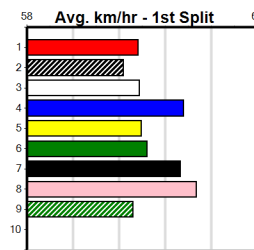

Watchdog Tips:

Bet:

Form Box	Wgt	Dist	Track	Date	Time	BON	Margin	1st/2nd (Time)	PIR	Checked	Comment	WR	Split 1	S/P	Grade

WHERE TO NEXT [7] Biks

BK Dog Mar-22 Sire: RAW ABILITY Dam: UP THE AMOUNT
Owner(s): Greysynd Racing (SYN), W Owen, J Chilcott, A Long
Trainer: Julie Chilcott (Heathcote)
Winning Distances: < 300m (0) 300 - 399m (0) 400 - 499m (1) 500 - 599m (0) 600 - 699m (0) > 700m (0)
Winning Weights: 33.4(1)

1st (1)	33.4	450	SHP	R3	31-Oct-24	26.32	25.48	0.50L TENTEN (26.34)	M/312		SW		6.80	$8.00	T3-M
7th (7)	33.4	450	SHP	R9	07-Nov-24	25.95	25.42	5.00L MONEY PALACE (25.60)	M/886				6.97	$52.70	T3-7
6th (7)	33.6	500	BEN	R2	13-Nov-24	29.21	28.49	11.00 PIP (28.50)	M/456				6.83	$47.10	T3-RW
4th (2)	33.8	500	BEN	R7	20-Nov-24	29.40	28.60	12.00 BLUE TICK STELLA (28.60)	M/576				6.92	$13.10	7
4th (6)	34.1	450	SHP	R5	28-Nov-24	26.07	25.42	9.50L WHODAT DUCHESS (25.42)	S/444				6.95	$37.90	X67
4th (1)	34.1	500	BEN	R7	04-Dec-24	29.07	28.34	7.50L KALINYA (28.56)	M/444				6.85	$7.40	X67
3rd (8)	33.7	425	BEN	R11	11-Dec-24	24.57	24.14	5.50L CHERRY TIME (24.21)	M/664				6.76	$29.40	T3-7
5th (2)	34.1	500	BEN	R9	18-Dec-24	29.12	28.15	3.5L REBEL THINKER (28.88)	M/666				6.76	$22.50	T3-7

Last 3 wins NOT included above

Bx	1st	2nd	3rd	4th	5th	6th	7th	8th
1	1	1	2	1				
2		2	2	1				1
3				1		1		
4						1	1	
5			1					1
6		2		1	2	1	1	
7				2	1	1	2	
8			2	2				

Prize Best	Starts	Trk/Dts	APM
$4430.00	29.07(1)-4/12/24	34-1-5-3	5-0-0-0
			2058

ANOTHER FIFTY [6]

BK Dog Jun-21 Sire: DYNA NALIN Dam: BOUND TWO AFFAIR
Owner(s): Meet for Coffee (SYN), B Kantzidis, C El moussalli, L Atanasovski, D El moussalli
Trainer: George Kantzidis (Woodstock)
Winning Distances: < 300m (0) 300 - 399m (1) 400 - 499m (0) 500 - 599m (1) 600 - 699m (0) > 700m (0)
Winning Weights: 33.5(1) 33.8(1)

5th (6)	33.4	595	SAP	R9	02-Nov-24	35.10	34.41	9.50L VIRAT (34.45)	M/8877				9.77	$46.70	RW
8th (5)	33.8	450	SHP	R7	07-Nov-24	26.17	25.42	7.50L WHIPSTICK SERENA (25.66)	M/778				7.14	$36.10	T3-6
2nd (4)	33.4	595	SAP	R3	11-Nov-24	35.06	34.54	4.25L MASQUERADE PARTY	M/3333				9.57	$25.90	RW
6th (8)	33.0	515	SAP	R10	18-Nov-24	30.22	29.43	3.00L REIKO DUSTY (30.01)	Q/5566				5.37	$107.60	6G
6th (3)	32.9	500	BEN	R7	22-Nov-24	29.00	28.19	9.00L GOLIATH (28.38)	M/666				6.89	$72.20	X67
3rd (2)	32.9	595	SAP	R4	02-Dec-24	34.81	33.81	11.00 MAGIC SNOWDROP (34.09)	Q/4433				9.47	$18.90	RW
6= (8)	32.7	595	SAP	R2	09-Dec-24	35.42	34.19	7.00L CRAFTY BEER (34.95)	M/7877				9.84	$20.20	RW
5th (4)	33.2	500	BEN	R7	18-Dec-24	29.12	28.15	8.50L JAZZY BELLE (28.53)	M/766				6.98	$24.50	T3-6

Last 3 wins NOT included above

Bx	1st	2nd	3rd	4th	5th	6th	7th	8th
1	1			1	3	1		
2							1	1
3				1	1	1	1	2
4		2			2		1	
5						2	1	1
6			1		1	1		2
7								2
8	1				1	3		1

Prize Best	Starts	Trk/Dts	APM
$4535.00	28.71(1)-3/1/24	40-2-2-2	16-1-0-1
			2034