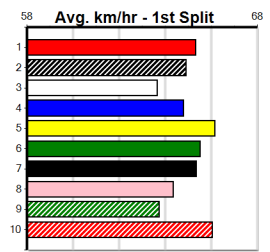

Bendigo
12
6:42PM
(VIC time)

AG TYRES & WHEELS VETERANS (200+)

Distance: 425m, Race Type: S/E Veteran, Total Prizemoney: $2,925
1st: $1,950, 2nd: $600, 3rd: $300, 4th: $75

Watchdog Tips: ☐ ☐ ☐ ☐ ☐

Bet:

1

HOWE PIE (WA)[5]
BK Dog Sep-20 Sire: AUSSIE INFRARED Dam: BUBBA'S SILVIA Trainer: Frank Toth (Pakenham)
Owner(s): big dog (SYN), B Sands, F Toth
Winning Distances: < 300m (0) 300 - 399m (5) 400 - 499m (5) 500 - 599m (3) 600 - 699m (0) > 700m (0)
Winning Weights: 29.6(1) 30.6(3) 30.7(2) 31.3(2) 31.5(1) 31.9(1) 32.0(1) 32.2(1) 32.3(1)

1st	2nd	3rd	4th	5th	6th	7th	8th
1st (2) 31.5 515 SAP R12 11-Nov-24 30.15 29.47 0.25L BRINDLE CHIC (30.17) M/3222 . . . . . 5.26 $6.30 5NP							
7th (6) 32.0 515 SAP R11 18-Nov-24 30.83 29.43 12.00 BIRMINGHAM (30.05) S/8777 . . . . . 5.35 $19.40 T3-5H							
3rd (6) 32.6 350 HVL R5 24-Nov-24 19.93 19.03 3.25L ALICE MORGAN (19.71) M/4 . . . . . 6.74 $46.70 VET							
2nd (2) 32.7 350 HVL R6 29-Nov-24 19.57 19.46 0.75L PAW YONDER (19.52) M/4 . . . . . 6.68 $20.80 T3-5							
6th (7) 32.7 515 SAP R11 02-Dec-24 30.71 29.53 14.00 ASTON MAI TAI (29.77) S/8776 . . . . . 5.29 $41.30 5NP							
6th (5) 32.4 515 SAP R11 09-Dec-24 30.36 29.54 9.50L PERFECT SOUL (29.72) M/6866 . . . . . 5.22 $58.00 5NP							
4th (1) 32.5 350 HVL R11 15-Dec-24 19.53 18.86 2.25L CATCH SOME RAYS (19.39) M/5 . . . . . 6.61 $47.00 5							
2nd (3) 31.9 460 WGL R8 19-Dec-24 26.14 26.06 1.25L GENESIS BALE (26.06) M/233 . . . . . 6.60 $21.30 5							

Last 3 wins NOT included above

1st (4) 31.3 450 TRA R8 22-Apr-24 25.33 25.33 1.00L CATCH THE OUTLAW (25.38) M/344 . . . SW . 6.76 $3.80 T3-5
1st (2) 32.3 300 HVL R4 05-Aug-24 17.17 16.92 0.25L SAPPHIRE SPEED (17.18) M/3 . . . . . 6.80 $5.90 T3-5
1st (1) 32.2 400 WGL R5 04-Oct-24 23.14 22.71 0.75L QUEEN MAGGIE (23.19) Q/13 . . . . . 8.47 $33.20 T3-5

Box History

Bx	1st	2nd	3rd	4th	5th	6th	7th	8th
1	2	4	2	4				
2	4	2	2	3	2			1
3	4	2	2	3	3	3		
4	2	2	2		1	4		
5	4	1	1	5	3	2	3	
6	4	1	1	2	1			
7	1	2	3	4	4	2		
8	4	2	1	2	2	1	2	1

Prize Best Starts Trk/Dts APM: $32885.00 FSH 113-13-18-16 0-0-0-0 6540