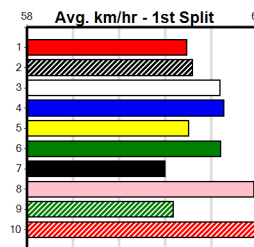

BENDIGO ADVERTISER

Distance: 425m, Race Type: Mixed 4/5, Total Prizemoney: $3,360
1st: $2,250, 2nd: $690, 3rd: $345, 4th: $75

Watchdog Tips:

Bet:

Table with columns: Form Box, Wgt, Dist, Track, Date, Time, BON, Margin, 1st/2nd (Time), PIR, Checked, Comment, WR, Split 1, S/P, Grade

KURRACA KID [4]
BK Dog May-22 Sire: LOCHINVAR MARLOW Dam: ROCK SINGER
Owner(s): D Plier
Trainer: Dale Plier (Fentons Creek)
Winning Distances: < 300m (0) 300 - 399m (0) 400 - 499m (3) 500 - 599m (1) 600 - 699m (0) > 700m (0)
Winning Weights: 32.2(2) 32.7(1) 32.9(1)
Box History table and Prize Best Starts table included.

ELENA'S JEBRYNAH (NSW)[5]
BK Bitch Feb-22 Sire: WOW Dam: LITTLE JEBRYNAH
Owner(s): B Sykes
Trainer: Bryan Sykes (Beaconsfield Upper)
Winning Distances: < 300m (0) 300 - 399m (0) 400 - 499m (5) 500 - 599m (0) 600 - 699m (0) > 700m (0)
Winning Weights: 25.9(1) 26.0(2) 26.1(1) 26.4(1)
Box History table and Prize Best Starts table included.

TALCOTT BALE (NSW)[5]
BK Dog May-22 Sire: ALLEN DEED Dam: WANNA ALLEN
Owner(s): B Wheeler
Trainer: Rebecca Gibbons (Avalon)
Winning Distances: < 300m (0) 300 - 399m (6) 400 - 499m (6) 500 - 599m (0) 600 - 699m (0) > 700m (0)
Winning Weights: 31.4(1) 31.5(1) 32.0(3) 32.3(1) 32.5(1) 32.9(1) 33.1(1) 33.2(1) 33.3(1) 33.4(1)
Box History table and Prize Best Starts table included.

RUAPUKE ROCKS [5]
BE Dog Mar-22 Sire: BERNARDO Dam: FREDA ROCKS
Owner(s): B Keen
Trainer: Mario Briganti (Pearcedale)
Winning Distances: < 300m (0) 300 - 399m (2) 400 - 499m (6) 500 - 599m (0) 600 - 699m (0) > 700m (0)
Winning Weights: 31.4(1) 31.5(1) 31.7(1) 31.9(1) 32.0(3) 32.3(1)
Box History table and Prize Best Starts table included.

WHERE'S WALTER [4]
BK Dog Sep-20 Sire: HOSTILE Dam: QUICK SUCCESSION
Owner(s): A Mooney
Trainer: Andrew Mooney (Amherst)
Winning Distances: < 300m (0) 300 - 399m (7) 400 - 499m (11) 500 - 599m (0) 600 - 699m (0) > 700m (0)
Winning Weights: 33.3(1) 34.2(1) 34.6(2) 34.7(2) 34.8(2) 34.9(3) 35.0(1) 35.1(1) 35.2(1) 35.3(2) 35.4(1) 35.6(1)
Box History table and Prize Best Starts table included.

1

2

3

4

5