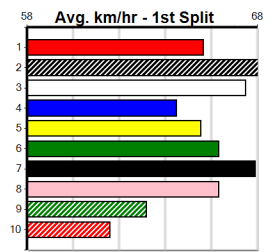

GRAY'S BENDIGO DAMSELS DASH

Distance: 425m, Race Type: Grade 5, Total Prizemoney: $2,925
1st: $1,950, 2nd: $600, 3rd: $300, 4th: $75

Watchdog Tips:

Bet:

Form Box Wgt Dist Track Date Time BON Margin 1st/2nd (Time) PIR Checked Comment W/R Split 1 S/P Grade

SNOW ROYALE (NSW)[5]
DKBD Bitch Apr-21 Sire: FERNANDO BALE Dam: SNOW FANTASY
Owner(s): K Doidge
Trainer: Kenneth Doidge (Murchison)
Winning Distances: < 300m (0) 300 - 399m (0) 400 - 499m (3) 500 - 599m (1) 600 - 699m (0) > 700m (0)
Winning Weights: 28.5(1) 28.7(1) 28.8(1) 29.6(1)
Last 3 wins NOT included above

Box History table and Prize Best Starts Trk/Dts APM for SNOW ROYALE

HARD PRESS [5]
BEED Bitch Nov-21 Sire: FERNANDO BALE Dam: HOT CHARMOLA
Owner(s): D Bourke
Trainer: David Bourke (The Basin)
Winning Distances: < 300m (0) 300 - 399m (6) 400 - 499m (1) 500 - 599m (3) 600 - 699m (0) > 700m (0)
Winning Weights: 26.4(1) 27.0(1) 27.2(1) 27.5(2) 27.6(2) 27.7(1) 27.8(1) 28.1(1)
Last 3 wins NOT included above

Box History table and Prize Best Starts Trk/Dts APM for HARD PRESS

GIZMO'S GIRL [5]
BD Bitch Aug-21 Sire: HARD STYLE RICO Dam: FAUN FLAME
Owner(s): CCL (SYN), C Jackson, C Taylor, L Taylor
Trainer: Cameron Taylor (Neilborough)
Winning Distances: < 300m (0) 300 - 399m (5) 400 - 499m (0) 500 - 599m (0) 600 - 699m (0) > 700m (0)
Winning Weights: 28.6(1) 28.9(1) 29.2(2) 29.6(1)
Last 3 wins NOT included above

Box History table and Prize Best Starts Trk/Dts APM for GIZMO'S GIRL

LITTLE GLADYS [5]
WBD Bitch Feb-22 Sire: FERNANDO BALE Dam: MY DEWANA PENNY
Owner(s): C Brett
Trainer: Cole Brett (Kurunjang)
Winning Distances: < 300m (0) 300 - 399m (2) 400 - 499m (1) 500 - 599m (0) 600 - 699m (0) > 700m (0)
Winning Weights: 25.4(1) 26.9(1) 27.2(1)
Last 3 wins NOT included above

Box History table and Prize Best Starts Trk/Dts APM for LITTLE GLADYS

MILITANT STORM [5]
BD Bitch Nov-20 Sire: FERNANDO BALE Dam: MILITANT SPIRIT
Owner(s): K Hunt
Trainer: Ken Hunt (Eaglehawk)
Winning Distances: < 300m (0) 300 - 399m (2) 400 - 499m (10) 500 - 599m (3) 600 - 699m (0) > 700m (0)
Winning Weights: 26.9(1) 27.1(1) 27.2(1) 27.3(1) 27.5(1) 27.6(2) 27.7(2) 28.0(2) 28.1(2) 28.2(1) 28.4(1)
Last 3 wins NOT included above

Box History table and Prize Best Starts Trk/Dts APM for MILITANT STORM

1

2

3

4

5