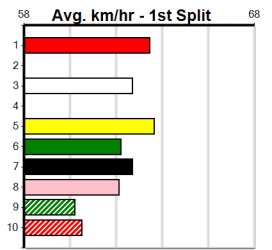

Distance: 425m, Race Type: Maiden Heat, Total Prizemoney: $2,535
1st: $1,680, 2nd: $520, 3rd: $260, 4th: $75

Watchdog Tips: ☐ ☐ ☐ ☐ ☐ Bet:

1

GUNAI MAVERICK [M]
BD Dog Mar-22 Sire: ALLEN DEED Dam: GUNAI LEXI
Owner(s): The Unbeatable Four (SYN), L Jovanovski, J Martin, T Martin, T Jovanovski
Winning Distances: < 300m (0) 300 - 399m (0) 400 - 499m (0) 500 - 599m (0) 600 - 699m (0) > 700m (0)
Winning Weights:
4th (1) 29.9 390 SHP R1 17-Oct-24 23.09 22.22 7.50L UNLEASH GIGI (22.58) M/44 . . . 8.91 $8.40 T3-M
3rd (6) 30.0 350 HVL R2 25-Oct-24 20.15 19.78 3.25L SLAY QUEEN MOLLY (19.94) M/3 . . . 6.70 $38.00 T3-M
7th (1) 30.5 390 SHP R2 31-Oct-24 23.59 22.11 1.5L TWILIGHT TORI (23.49) M/58 . VO . 8.85 $14.50 T3-M
6th (1) 30.8 450 SHP R3 07-Nov-24 26.73 25.42 15.00 INSANE (25.72) M/356 . VO . 6.99 $8.00 T3-M
7th (3) 29.9 390 SHP R1 16-Nov-24 22.96 22.01 4.25L REDBACK EXPRESS (22.67) Q/77 . . . 8.93 $18.20 M
2nd (7) 29.4 400 GEL R1 28-Nov-24 23.29 22.55 4.00L BLOW TORCH (23.01) Q/22 . . W 8.53 $24.00 MH
8th (5) 30.2 400 GEL R1 06-Dec-24 23.62 22.31 16.00 MAV REIKO (22.50) M/88 . . W 8.99 $110.20 MF
8th (8) 30.6 350 HVL R2 20-Dec-24 20.02 19.36 7.00L WILE COYOTE (19.53) M/4 . SW W 6.71 $23.80 T3-M
Last 3 wins NOT included above

Trainer: George Kantzidis (Woodstock)

Box History

Bx	1st	2nd	3rd	4th	5th	6th	7th	8th
1		3		1			2	3
2				1				
3			1					
4							2	1
5					1			2
6								1
7	1		2					1
8			2			1		1

Prize Best	$2730.00
Starts	24.57(8)-25/9/24
Trk/Dts	29-0-4-5
APM	14-0-3-4
	1428

2

GUNAI CYCLONE [M]
BK Dog Apr-23 Sire: SHIMA SHINE Dam: GUNAI GOSSIP
Owner(s): J Martin
Winning Distances: < 300m (0) 300 - 399m (0) 400 - 499m (0) 500 - 599m (0) 600 - 699m (0) > 700m (0)
Winning Weights:
Last 3 wins NOT included above

Trainer: Andrea Chapple (Exford)

Box History

Bx	1st	2nd	3rd	4th	5th	6th	7th	8th
1								
2								
3								
4								
5								
6								
7								
8								

Prize Best	$0
Starts	FSH
Trk/Dts	0-0-0-0
APM	0

3

ASTON FORBES [M]
WBK Dog Nov-22 Sire: HOOKED ON SCOTCH Dam: ASTON CHA CHA
Owner(s): R Borda
Winning Distances: < 300m (0) 300 - 399m (0) 400 - 499m (0) 500 - 599m (0) 600 - 699m (0) > 700m (0)
Winning Weights:
5th (4) 34.3 450 SHP R2 21-Oct-24 25.92 25.01 13.00 PANADERO STAR (25.07) M/755 . . . 7.01 $60.30 MH
2nd (1) 35.0 390 SHP R2 18-Nov-24 22.38 21.87 3.25L ASTON WALKER (22.15) Q/22 . . . 8.60 $2.60 M
F (6) 35.2 390 SHP R2 25-Nov-24 0.00 22.02 . FORGIVENESS (22.15) . . V5 . . . $7.00 M
4th (7) 34.8 425 BEN R1 06-Dec-24 24.64 23.79 7.00L NEO DEVERE (24.18) M/334 . . . 6.71 $5.10 M
3rd (6) 34.3 425 BEN R2 20-Dec-24 24.73 23.75 1.25L HOT ROCKER (24.66) M/664 . . . 6.80 $2.90 M
Last 3 wins NOT included above

Trainer: Natasha Fullerton (Long Gully)

Box History

Bx	1st	2nd	3rd	4th	5th	6th	7th	8th
1		1						
2								
3								
4					1			
5								
6			1					
7				1				
8								

Prize Best	$855.00
Starts	24.64(7)-6/12/24
Trk/Dts	5-0-1-1
APM	2-0-0-1
	751

4

PAW WAVERLY (NSW)[M]
BK Bitch Mar-23 Sire: TIGGERLONG TONK Dam: DYNA ZESTY
Owner(s): B Wheeler
Winning Distances: < 300m (0) 300 - 399m (0) 400 - 499m (0) 500 - 599m (0) 600 - 699m (0) > 700m (0)
Winning Weights:
Last 3 wins NOT included above

Trainer: Daniel Gibbons (Avalon)

Box History

Bx	1st	2nd	3rd	4th	5th	6th	7th	8th
1								
2								
3								
4								
5								
6								
7								
8								

Prize Best	$0
Starts	FSH
Trk/Dts	0-0-0-0
APM	0