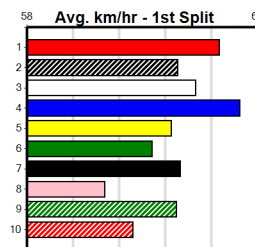

HIP POCKET BENDIGO

Distance: 500m, Race Type: Grade 5, Total Prizemoney: $3,340
1st: $2,230, 2nd: $690, 3rd: $345, 4th: $75

Watchdog Tips: [ ] [ ] [ ] [ ] Bet: [ ]

Form Box Wgt Dist Track Date Time BON Margin 1st/2nd (Time) PIR Checked Comment W/R Split 1 S/P Grade

JAZZY BELLE [5]
BK Bitch Sep-22
Owner(s): MALLEE RACING (SYN), S Jardine, N Monaghan
Sire: ASTON RUPEE Dam: STAR OF JASMINE
Trainer: Scott Stefanos (Longwood)
Winning Distances: < 300m (0) 300 - 399m (1) 400 - 499m (1) 500 - 599m (1) 600 - 699m (0) > 700m (0)
Winning Weights: 27.2(1) 27.6(1) 27.7(1)
5th (5) 27.0 525 MEP R9 06-Nov-24 30.90 29.90 6.00L REAR VISION (30.50) Q/3333 . . . . 5.22 $21.10 6G
6th (4) 27.5 525 MEP R11 13-Nov-24 30.99 29.96 13.00 TARA'S LILY (30.09) M/2466 . . . . 5.19 $44.00 6G
3rd (2) 27.5 450 SHP R5 18-Nov-24 25.67 24.93 2.25L TWILIGHT SLEUTH (25.53) Q/222 . . . . 6.60 $10.60 X67
5th (5) 27.6 450 SHP R9 25-Nov-24 26.05 24.93 4.50L DARRA SAPPHIRE (25.74) M/775 . . . . 6.86 $11.70 X67
6th (2) 27.6 450 SHP R9 02-Dec-24 25.77 25.03 7.00L SOLO MAN (25.29) Q/786 . . . . 6.79 $52.20 X67H
7th (3) 27.6 500 BEN R9 06-Dec-24 29.28 28.10 5.00L MCIVOR OLLY (28.94) M/127 . . . . 6.54 $8.40 RW
3rd (4) 27.7 500 BEN R6 14-Dec-24 28.75 28.54 2.75L SHAKA BIG CHIEF (28.57) M/222 . . . . 6.68 $3.30 RW
1st (7) 27.6 500 BEN R7 18-Dec-24 28.53 28.15 7.00L IDYLLIC MEYER (29.02) Q/111 . . . . 6.58 $2.20 T3-6
Last 3 wins NOT included above
1st (4) 27.7 390 SHP R1 30-Sep-24 22.69 22.08 2.00L JOE THE GOOSE (22.83) M/31 . . . . 8.57 $8.20 M
1st (1) 27.2 425 BEN R9 16-Oct-24 24.21 24.12 3.5L MY BRO WHO (24.44) Q/111 . . . . 6.57 $2.10 7

Box History table for JAZZY BELLE [5]

ASTON AMISHA [5]
BK Bitch Jul-22
Owner(s): R Borda
Sire: ASTON RUPEE Dam: ASTON PEREGRINE
Trainer: Mark McClelland (Lovely Banks)
Winning Distances: < 300m (0) 300 - 399m (2) 400 - 499m (1) 500 - 599m (0) 600 - 699m (0) > 700m (0)
Winning Weights: 30.2(1) 30.3(1) 30.8(1)
3rd (2) 30.6 450 BAL R11 16-Oct-24 25.65 25.02 3.25L PAW QUARK (25.43) M/333 . . . . 6.61 $5.10 RW
4th (8) 31.1 460 GEL R1 25-Oct-24 26.68 25.63 8.00L HONEY ZEN (26.13) M/543 . . . . 6.68 $11.50 SH
1st (2) 30.8 460 WGL R3 04-Nov-24 26.09 25.64 1.25L ASTON PERK (26.17) M/121 . . . . 6.57 $2.30 X67
4th (3) 30.9 450 SHP R11 11-Nov-24 25.96 25.09 7.00L GO GO EVIE (25.50) M/344 . . . . 6.71 $24.10 5
5th (6) 30.8 450 BAL R9 20-Nov-24 25.61 25.27 5.00L BRUCE'S SHOUT (25.27) M/455 . . . . 6.68 $22.00 5
3rd (8) 31.0 460 WGL R10 29-Nov-24 26.29 25.62 9.00L REALITY BEST (25.68) M/444 . . . . 6.69 $6.40 RW
2nd (5) 30.8 460 GEL R7 06-Dec-24 25.98 25.76 3.25L WHY I'M BROKE (25.76) Q/122 . . . . 6.57 $9.90 5
5th (6) 30.8 520 GEL R7 20-Dec-24 30.95 30.32 9.00L MHPUNGA ROCKY (30.32) M/6555 . . . . 5.56 $7.80 RW
Last 3 wins NOT included above
1st (7) 30.2 390 BAL R2 18-Aug-24 22.49 22.21 6.50L IVORY NARWHAL (22.92) M/11 . . . . 8.46 $1.80 T3-M
1st (2) 30.3 390 SHP R3 29-Aug-24 22.11 22.11 5.50L CHICKEN BURGER (22.47) Q/11 . . . . 8.44 $3.00 7

Box History table for ASTON AMISHA [5]