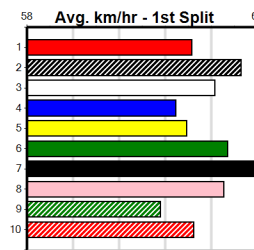

MANNINGS GREYHOUND COMPLEX

Distance: 500m, Race Type: Mixed 4/5, Total Prizemoney: $3,875
1st: $2,600, 2nd: $800, 3rd: $400, 4th: $75

Watchdog Tips:

Bet:

Form Box	Wgt	Dist	Track	Date	Time	BON	Margin	1st/2nd (Time)	PIR	Checked	Comment	WR	Split 1	S/P	Grade

WHY I'M BROKE [5]

BK Dog Feb-22 Sire: FERNANDO BALE Dam: TIME TO TALK Trainer: Angela Galea (Sunshine North)

Owner(s): A Galea
Winning Distances: < 300m (0) 300 - 399m (6) 400 - 499m (4) 500 - 599m (0) 600 - 699m (0) > 700m (0)
Winning Weights: 36.2(1) 36.4(1) 36.5(1) 36.6(1) 36.7(1) 36.8(1) 36.9(1) 37.0(1) 37.1(1) 37.2(1)

1st (4)	37.2	350	HVL	R11	10-Nov-24	19.45	19.39	2.00L SHIMA STRIPE (19.59)	Q/2	.	SW	.	6.58	$1.80	5
2nd (7)	37.2	425	BEN	R11	15-Nov-24	24.10	23.97	1.75L GUNAI WIZARD (23.99)	M/444	.	.	.	6.68	$7.50	5
7th (7)	37.5	350	HVL	R8	24-Nov-24	19.58	19.03	8.00L CHAVERO (19.03)	M/6	.	.	W	6.60	$26.20	FFA
4th (8)	37.3	460	GEL	R7	28-Nov-24	26.14	25.69	4.00L CAMP FIRE (25.86)	M/323	.	.	.	6.67	$3.40	5
3rd (2)	37.0	350	HVL	R9	01-Dec-24	19.50	18.78	2.75L FOR PETE'S SAKE (19.31)	M/4	.	.	.	6.63	$15.60	X34
1st (8)	36.6	460	GEL	R7	06-Dec-24	25.76	25.76	3.25L ASTON AMISHA (25.98)	M/211	.	.	.	6.61	$2.80	5
3rd (2)	37.0	500	BEN	R6	13-Dec-24	28.40	27.93	5.50L SPRING COIN (28.05)	S/633	.	.	.	6.83	$12.60	X45
4th (5)	36.9	460	GEL	R8	20-Dec-24	26.23	25.94	2.50L ORLI BALE (26.06)	S/645	.	.	.	6.74	$24.80	X45

Last 3 wins NOT included above

1st (8)	36.8	460	GEL	R7	12-Jul-24	25.83	25.68	1.75L ZIPPING KENDRICK (25.94)	M/311	.	.	.	6.69	$2.30	5
1st (4)	37.0	300	HVL	R3	18-Aug-24	16.86	16.84	3.00L OUR PURPLE HAZE (17.07)	M/2	.	.	.	3.99	$3.70	5
1st (7)	37.1	400	GEL	R5	30-Aug-24	22.67	22.46	0.25L AVIANNA (22.69)	S/43	.	.	.	8.61	$2.30	5

Box History

Bx	1st	2nd	3rd	4th	5th	6th	7th	8th
1	1							
2	1		2	2		1		
3	1	1	2		1		2	
4	2	1			1			
5			1	1	4			
6	2		1	2				
7	1	1	3	1	1	1	2	
8	2		2	1				

Prize Best Starts	$24475.00
Trk/Dts	28.40(2)-13/12/24
APM	44-10-3-8 1-0-0-1 10708