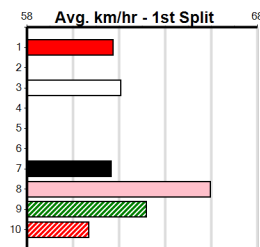

SPORTSBET HT2

Distance: 425m, Race Type: Maiden Heat, Total Prizemoney: $2,535
1st: $1,680, 2nd: $520, 3rd: $260, 4th: $75

Watchdog Tips: ☐ ☐ ☐ ☐ ☐ Bet:

Form Box	Wgt	Dist	Track	Date	Time	BON	Margin	1st/2nd (Time)	PIR	Checked	Comment	WR	Split 1	S/P	Grade

1

MY GIRL MISSY [M]
BK Bitch Mar-23 Sire: BEAST UNLEASHED Dam: MINNIE BANJO
Owner(s): J Condo Trainer: Judith Condo (Pyramid Hill)
Winning Distances: < 300m (0) 300 - 399m (0) 400 - 499m (0) 500 - 599m (0) 600 - 699m (0) > 700m (0)
Winning Weights:
5th (2) 29.1 425 BEN R1 20-Dec-24 25.13 23.75 8.00L ROCK SHOW (24.60) S/655 . . . . . 6.77 $9.10 M

Box History

Bx	1st	2nd	3rd	4th	5th	6th	7th	8th
1								
2					1			
3								
4								
5								
6								
7								
8								
Prize Best					$0.00			
Starts					25.13(2)-20/12/24			
Trk/Dts					1-0-0-0			
APM					1-0-0-0	0		

Last 3 wins NOT included above

2

GUNAI HURRICANE [M]
BK Dog Apr-23 Sire: SHIMA SHINE Dam: GUNAI GOSSIP
Owner(s): J Martin Trainer: John Barbara (Exford)
Winning Distances: < 300m (0) 300 - 399m (0) 400 - 499m (0) 500 - 599m (0) 600 - 699m (0) > 700m (0)
Winning Weights:
. . . . .

Box History

Bx	1st	2nd	3rd	4th	5th	6th	7th	8th
1								
2								
3								
4								
5								
6								
7								
8								
Prize Best					$0	FSH		
Starts					0-0-0-0			
Trk/Dts					0-0-0-0			
APM					0-0-0-0	0		

Last 3 wins NOT included above

3

BUSHMAN'S DAMPER (WA)[
DKBD Dog Jun-22 Sire: HARD STYLE RICO Dam: BUSHMAN'S POPPY
Owner(s): A Rocke Trainer: Arron Rocke (Kyabram South)
Winning Distances: < 300m (0) 300 - 399m (0) 400 - 499m (0) 500 - 599m (0) 600 - 699m (0) > 700m (0)
Winning Weights:
3rd (6) 32.2 350 HVL R2 29-Sep-24 19.76 19.20 3.75L MINH ZOE (19.50) M/4 . . . . . 6.73 $25.80 M
5th (8) 32.2 425 BEN R2 05-Oct-24 24.78 23.52 7.00L JAICOS (24.30) S/666 . . . . . 6.89 $13.80 RW
3rd (7) 31.8 390 SHP R2 31-Oct-24 23.53 22.11 0.75L TWILIGHT TORI (23.49) S/81 . . . . . 8.94 $10.00 T3-M
4th (4) 31.5 390 SHP R2 07-Nov-24 22.88 22.26 1.25L TOE (22.80) S/54 . . . . . 8.77 $14.10 T3-M
6th (8) 31.3 450 SHP R2 21-Nov-24 26.40 25.58 12.00 JOSH'S JET (25.58) S/866 . . . . . 7.03 $19.10 T3-M
5th (7) 31.2 350 HVL R1 29-Nov-24 20.26 19.46 8.50L NO WORDS (19.67) M/5 . . . . . 6.84 $8.30 T3-M
6th (6) 31.7 425 BEN R1 11-Dec-24 25.44 24.14 8.00L HIGHLAND JILL (24.89) M/744 . . . . . 6.86 $9.20 T3-M
2nd (2) 31.7 390 SHP R2 19-Dec-24 22.98 22.10 3.25L SCOTT INFLUENCE (22.77) S/33 . . . . . 8.90 $9.40 M

Box History

Bx	1st	2nd	3rd	4th	5th	6th	7th	8th
1								1
2		2						
3								
4				1				
5								
6			1			1		1
7		2	1	2	1	1		1
8		2	1	1	1			
Prize Best					$2220.00			
Starts					24.47(8)-14/4/24			
Trk/Dts					19-0-4-4			
APM					10-0-2-2	945		

Last 3 wins NOT included above

4

TIGER SHARK [M]
BD Dog Feb-23 Sire: FERAL FRANKY Dam: MANILA ROSE
Owner(s): A Debattista Trainer: Aaron Debattista (Toolleen)
Winning Distances: < 300m (0) 300 - 399m (0) 400 - 499m (0) 500 - 599m (0) 600 - 699m (0) > 700m (0)
Winning Weights:
. . . . .

Box History

Bx	1st	2nd	3rd	4th	5th	6th	7th	8th
1								
2								
3								
4								
5								
6								
7								
8								
Prize Best					$0	FSH		
Starts					0-0-0-0			
Trk/Dts					0-0-0-0			
APM					0-0-0-0	0		

Last 3 wins NOT included above