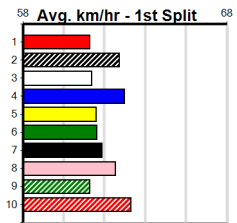

PHOTO MAN AT STUD (0-2 WINS) (300+ R

Distance: 595m, Race Type: Restricted Win, Total Prizemoney: $3,940
1st: $2,640, 2nd: $815, 3rd: $410, 4th: $75

4

4:04PM

(VIC time)

Watchdog Tips: **0 0 0 0** Bet: **0**