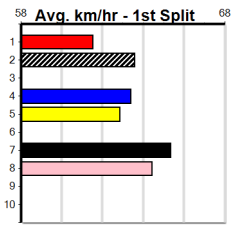

12

6:41PM
(VIC time)

Watchdog Tips:

0 0 0 0

Bet:

Form Box Weight Dist Track Date Time BON Margin 1st/2nd (Time) PIR Checked Comment W/R Split 1 S/P Grade

1 OAKLYN BALE (NSW)[5]
BK B May-22 **CHRISTO BALE** **HAE ALLEN**

Trainer: **Samantha Grenfell (Anakie)**

4th	(5)	28.1	525	MEP	R11	04-Dec-24	30.68	29.74	8.00	LOKAY BOOMER (30.13)	M/7655	.	SW	.	5.32	$13.00	5
3rd	(6)	28.1	525	MEP	R11	11-Dec-24	30.38	29.83	0.75	LWHITE BREW (30.34)	Q/2444	.	.	.	5.24	$10.70	5
5th	(5)	28.5	460	WGL	R8	19-Dec-24	26.44	26.06	5.50	GENESIS BALE (26.06)	M/655	.	.	.	6.79	$5.70	5
4th	(1)	28.4	485	HOR	R6	23-Dec-24	28.02	27.02	2.25	TAKE THE STEPS (27.87)	M/434	.	.	.	6.74	$9.00	5

Owner(s): **B Wheeler**

Winning Boxes

1	2	3	4	5	6	7	8
1	1	1	1	1			
Prize	$8,760.00						
Best	30.20						
Starts	39-4-4-6						
Trk/Dst	6-0-2-0						
APM	$3498						

2 BLUE VENDETTA [5]
BE D Jul-21 **TOMMY SHELBY** **ZIANNA ROSE**

Trainer: **Anthony Lamarca (Burwood East)**

4th	(3)	33.9	525	MEP	R4	18-Sep-24	30.96	29.87	7.00	DUTCH IMPACT (30.49)	S/8856	.	V5	R	5.35	$9.60	T3-5
6th	(5)	34.7	410	HOR	R12	09-Nov-24	24.20	22.98	13.00	FOXY ROXY (23.35)	M/86	.	V10	.	11.21	$5.60	T3-5
ST	(-)	34.3	400	GEL		19-Nov-24	23.01		0.01	Ltrial Cleared	S/55	.	1of6	.	.	$.	ST
1st	(2)	34.1	450	BAL	R7	24-Dec-24	25.15	25.09	11.00	SLINGSHOT SNOOP (25.88)	M/111	.	SW	.	6.55	$1.80	T3-5

Owner(s): **A Lamarca**

Winning Boxes

1	2	3	4	5	6	7	8
2	2		1				1
Prize	$14,857.50						
Best	29.60						
Starts	44-8-4-3						
Trk/Dst	9-0-1-1						
APM	$3376						

3 *** VACANT BOX ***

Trainer:
Owner(s):

Winning Boxes

1	2	3	4	5	6	7	8
2	1	1		1			1
Prize	$12,990.00						
Best	30.06						
Starts	40-6-2-9						
Trk/Dst	4-0-0-2						
APM	$2006						

4 UPTIGHT [5]
BD D Jan-22 **SUPERIOR PANAMA** **JUST WINS BOSS**

Trainer: **Michael Italia (Pearcedale)**

3rd	(5)	31.0	515	SAP	R11	08-Jul-24	30.21	29.50	7.50	BAY TUDOR (29.70)	M/7884	.	.	.	5.30	$16.30	5NP
8th	(6)	31.0	595	SAP	R7	15-Jul-24	37.35	34.71	32.00	TARGET RANGE (35.17)	S/7888	.	V60	.	10.11	$8.40	5
5th	(1)	32.2	460	WGL	R5	28-Nov-24	26.68	26.13	3.25	LGO ASTRAY (26.46)	Q/112	.	.	.	6.63	$3.10	T3-5
6th	(2)	32.4	460	WGL	R6	12-Dec-24	26.77	26.08	10.00	BANDARI (26.09)	S/886	.	.	.	6.87	$3.90	T3-5

Owner(s): **M Italia**

Winning Boxes

1	2	3	4	5	6	7	8
2	1	1		1			1
Prize	$12,990.00						
Best	30.06						
Starts	40-6-2-9						
Trk/Dst	4-0-0-2						
APM	$2006						

5 PAW DIMETRA (NSW)[5]
BK B Jul-22 **ALLEN DEED** **FANTA BALE**

Trainer: **Mark Delbridge (Balliang)**

4th	(5)	27.4	525	MEA	R12	22-Nov-24	30.28	29.82	6.50	REANNA'S PRIDE (29.85)	M/6554	.	.	.	5.25	$28.60	5
5th	(8)	27.4	525	MEP	R6	04-Dec-24	30.55	29.74	7.50	LASTON GAGA (30.06)	M/8866	.	.	.	5.31	$12.60	5
8th	(6)	27.6	450	BAL	R6	11-Dec-24	25.69	24.92	12.00	LAEROPANE MODE (24.92)	M/888	.	.	.	6.93	$87.40	5
5th	(4)	28.0	515	SAP	R11	23-Dec-24	30.51	29.71	12.00	SHARNI'S SECRET (29.71)	M/8876	.	.	.	5.30	$8.00	5

Owner(s): **B Wheeler**

Winning Boxes

1	2	3	4	5	6	7	8
1	1						1
Prize	$14,572.14						
Best	29.93						
Starts	34-3-6-3						
Trk/Dst	8-1-1-0						
APM	$6975						

6 *** VACANT BOX ***

Trainer:
Owner(s):

Winning Boxes

1	2	3	4	5	6	7	8
1				2			1
Prize	$9,700.00						
Best	FSH						
Starts	42-4-8-7						
Trk/Dst	0-0-0-0						
APM	$3786