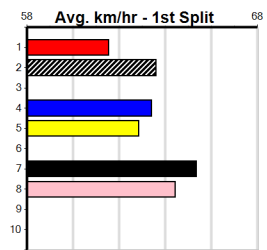

SPORTSBET MAKE IT A MULTI

Distance: 515m, Race Type: Grade 5, Total Prizemoney: $3,340
1st: $2,230, 2nd: $690, 3rd: $345, 4th: $75

Watchdog Tips:

Bet:

Form Box Wgt Dist Track Date Time BON Margin 1st/2nd (Time) PIR Checked Comment W/R Split 1 S/P Grade

OAKLYN BALE (NSW)[5]
BK Bitch May-22 Sire: CHRISTO BALE Dam: HAE ALLEN
Owner(s): B Wheeler
Trainer: Samantha Grenfell (Anakie)
Winning Distances: < 300m (0) 300 - 399m (0) 400 - 499m (3) 500 - 599m (1) 600 - 699m (0) > 700m (0)
Winning Weights: 28.4(1) 28.8(1) 28.9(1) 29.0(1)
Box History table and Prize Best Starts Trk/Dts APM

BLUE VENDETTA [5]
BE Dog Jul-21 Sire: TOMMY SHELBY Dam: ZIANNA ROSE
Owner(s): A Lamarca
Trainer: Anthony Lamarca (Burwood East)
Winning Distances: < 300m (0) 300 - 399m (1) 400 - 499m (6) 500 - 599m (1) 600 - 699m (0) > 700m (0)
Winning Weights: 33.6(1) 33.8(2) 33.9(1) 34.0(1) 34.1(2) 34.5(1)
Box History table and Prize Best Starts Trk/Dts APM

*** VACANT BOX ***
Sire: Dam:
Owner(s):
Trainer:
Winning Distances: < 300m (0) 300 - 399m (0) 400 - 499m (0) 500 - 599m (0) 600 - 699m (0) > 700m (0)
Winning Weights:

UPTIGHT [5]
BD Dog Jan-22 Sire: SUPERIOR PANAMA Dam: JUST WINS BOSS
Owner(s): M Italia
Trainer: Michael Italia (Pearcedale)
Winning Distances: < 300m (0) 300 - 399m (1) 400 - 499m (5) 500 - 599m (0) 600 - 699m (0) > 700m (0)
Winning Weights: 30.0(1) 30.3(1) 31.0(1) 31.2(1) 31.3(1) 31.9(1)
Box History table and Prize Best Starts Trk/Dts APM

PAW DIMETRA (NSW)[5]
BK Bitch Jul-22 Sire: ALLEN DEED Dam: FANTA BALE
Owner(s): B Wheeler
Trainer: Mark Delbridge (Balliang)
Winning Distances: < 300m (0) 300 - 399m (0) 400 - 499m (0) 500 - 599m (3) 600 - 699m (0) > 700m (0)
Winning Weights: 27.1(1) 27.2(1) 27.3(1)
Box History table and Prize Best Starts Trk/Dts APM

1

2

3

4

5