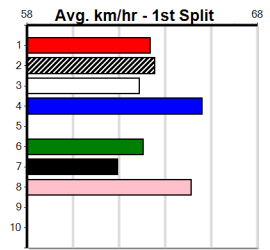

HARD STYLE RICO AT STUD

Distance: 515m, Race Type: Grade 6, Total Prizemoney: $3,340
1st: $2,230, 2nd: $690, 3rd: $345, 4th: $75

Watchdog Tips:

Bet:

Table with columns: Form Box, Wgt, Dist, Track, Date, Time, BON, Margin, 1st/2nd (Time), PIR, Checked, Comment, WR, Split 1, S/P, Grade

CERULEAN POPPY [6]
BE Bitch Feb-23
Sire: FERNANDO BALE Dam: CIRCLE OF DREAMS
Trainer: Angela Langton (Anakie)
Winning Distances: < 300m (0) 300 - 399m (0) 400 - 499m (2) 500 - 599m (0) 600 - 699m (0) > 700m (0)
Winning Weights: 25.6(1) 26.2(1)
Box History table and statistics.

PAW HARRIS [6]
WBD Dog Jan-23
Sire: YOZO BALE Dam: KNICKS BALE
Trainer: Correy Grenfell (Anakie)
Winning Distances: < 300m (0) 300 - 399m (1) 400 - 499m (1) 500 - 599m (0) 600 - 699m (0) > 700m (0)
Winning Weights: 33.9(1) 34.5(1)
Box History table and statistics.

CUFF MODEL (NSW)[6]
BK Dog Jun-22
Sire: BARCIA BALE Dam: CRUISER MODEL
Trainer: Donald Hay (Maffra)
Winning Distances: < 300m (0) 300 - 399m (1) 400 - 499m (1) 500 - 599m (0) 600 - 699m (0) > 700m (0)
Winning Weights: 34.1(1) 34.2(1)
Box History table and statistics.

BLINKED [6]
RF Bitch Sep-22
Sire: ASTON RUPEE Dam: DISTINCT
Trainer: Max Cameron (Cranbourne)
Winning Distances: < 300m (0) 300 - 399m (0) 400 - 499m (1) 500 - 599m (1) 600 - 699m (0) > 700m (0)
Winning Weights: 27.6(1) 27.9(1)
Box History table and statistics.

*** VACANT BOX ***
Owner(s):
Sire: Dam:
Trainer:
Winning Distances: < 300m (0) 300 - 399m (0) 400 - 499m (0) 500 - 599m (0) 600 - 699m (0) > 700m (0)
Winning Weights:
Box History