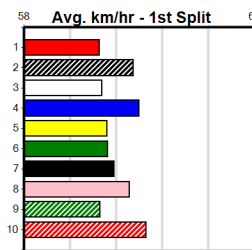

Sandown (SAP)

PHOTO MAN AT STUD (0-2 WINS) (300+ RANK)

4

4:04PM

(VIC time)

Distance: 595m, Race Type: Restricted Win, Total Prizemoney: $3,940
1st: $2,640, 2nd: $815, 3rd: $410, 4th: $75

Watchdog Tips:

Bet:

Form Box Wgt Dist Track Date Time BON Margin 1st/2nd (Time) PIR Checked Comment WR Split 1 S/P Grade

WATCHING OVER (NSW)[M]

RF Dog May-21 Sire: KIWONA MON MANNY Dam: ZIPPING KENDRA Trainer: Grant Masterson (Tyabb)

Owner(s): G Masterson
Winning Distances: < 300m (0) 300 - 399m (0) 400 - 499m (0) 500 - 599m (0) 600 - 699m (0) > 700m (0)

Winning Weights:

2nd (8)	31.9	595	SAP	R9	14-Oct-24	35.40	35.22	2.25L	BLACK IN STYLE (35.24)	M/6322	9.82	$39.60	RW
5th (4)	31.8	715	SAP	R5	21-Oct-24	42.95	42.32	9.00L	LIVEABLE (42.32)	M/6555	6.60	$66.70	RW
6th (1)	32.2	680	WGL	R4	04-Nov-24	40.31	39.26	16.00	INFRA ROCK (39.26)	M/444	18.82	$54.40	RW
2nd (4)	32.4	460	WGL	R1	14-Nov-24	26.63	26.19	0.05L	MINH BRONCO (26.62)	M/865	6.99	$31.00	M
6th (7)	32.5	450	BAL	R1	18-Nov-24	26.67	25.44	13.00	MAXIMUM REED (25.80)	Q/676	7.06	$14.60	T3-M
6th (6)	32.1	425	BEN	R1	13-Dec-24	24.87	23.66	16.00	CANYA ALL UP (23.80)	M/867	6.97	$97.40	M
5th (3)	32.2	600	MEP	R4	18-Dec-24	36.01	34.59	6.50L	SPEEDY BEAR (35.58)	M/6655	9.53	$33.70	RW
7th (4)	32.7	715	SAP	R4	23-Dec-24	43.93	42.47	21.00	GOOD VIBES ONLY (42.47)	M/7777	6.52	$59.30	RW

Last 3 wins NOT included above

Box History

Bx	1st	2nd	3rd	4th	5th	6th	7th	8th
1						1		
2	1			1	1			1
3				1	3			1
4	1		1	1				2
5							1	
6				1	1	1		
7						1	1	
8	1			1	1			1
Prize Best								
Starts					35.29(2)			
Trk/Dts					24-0-3-0			
APM					6-0-2-0			1123

1

PRETTY TREASURE [7]

BK Bitch Mar-22 Sire: SHIMA SHINE Dam: MEPUNGA GAL Trainer: Craig Treasure (Hazelwood South)

Owner(s): C Treasure
Winning Distances: < 300m (0) 300 - 399m (0) 400 - 499m (0) 500 - 599m (1) 600 - 699m (0) > 700m (0)

Winning Weights: 29.1(1)

7th (2)	29.2	510	SLE	R6	18-Oct-24	29.84	29.06	12.00	HAWKEYED KID (29.06)	M/667	9.48	$13.70	T3-RW
3rd (1)	29.8	460	WGL	R6	14-Nov-24	26.36	26.19	2.50L	WEEONA BORIS (26.19)	Q/111	6.53	$24.80	X67
8th (8)	29.8	460	WGL	R5	21-Nov-24	26.61	25.98	9.00L	VODKA AND ICE (25.98)	M/778	6.76	$27.50	T3-7
3rd (8)	29.5	400	WGL	R9	28-Nov-24	23.05	22.74	1.00L	HOW HIGH CONGA (22.98)	M/33	8.66	$43.40	T3-7
8th (8)	29.5	435	SLE	R1	08-Dec-24	25.33	24.13	9.50L	FLYING HELLCAT (24.66)	Q/388	5.37	$78.40	RWH
6th (8)	29.8	510	SLE	R7	11-Dec-24	29.87	29.27	8.50L	WARRIOR JACK (29.29)	S/754	9.76	$9.00	7
4th (7)	29.3	460	WGL	R4	17-Dec-24	26.68	25.52	6.50L	LOTS OF BUGS (26.24)	Q/533	6.69	$51.00	X67H
8th (6)	29.3	515	SAP	R3	23-Dec-24	30.75	29.71	7.00L	BLINKED (30.27)	M/7788	5.28	$48.90	7

Last 3 wins NOT included above

Box History

Bx	1st	2nd	3rd	4th	5th	6th	7th	8th
1				1	1	1		
2	1							1
3					1			
4			1	1				
5			1	1	1		1	
6			1					1
7	1		1					
8			1	3				2
Prize Best								
Starts					36.15(5)			
Trk/Dts					16-9/24			
APM					24-1-1-5			2149

2

REALITY PIE [M]

RF Dog Jul-22 Sire: ASTON RUPEE Dam: WHAT A SURPRISE Trainer: Karen Pitt (Pearcedale)

Owner(s): realitylodge (SYN), M Tharle, P Hartley
Winning Distances: < 300m (0) 300 - 399m (0) 400 - 499m (0) 500 - 599m (0) 600 - 699m (0) > 700m (0)

Winning Weights: