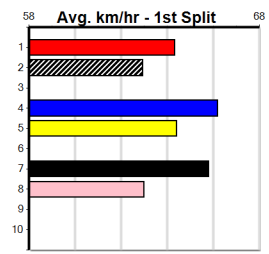

11

6:21PM

(VIC time)

Distance: 515m, Race Type: Mixed 4/5, Total Prizemoney: $3,875
1st: $2,600, 2nd: $800, 3rd: $400, 4th: $75

Watchdog Tips:

Bet:

Form Box	Wgt	Dist	Track	Date	Time	BON	Margin	1st/2nd (Time)	PIR	Checked	Comment	WR	Split 1	S/P	Grade

1 ASTON GOZO [4]

BKW Bitch May-22 Sire: ASTON DEE BEE Dam: ASTON GWEN Trainer: Robert Pallotta (Ripplebrook)

Owner(s): R Borda
Winning Distances: < 300m (0) 300 - 399m (1) 400 - 499m (6) 500 - 599m (1) 600 - 699m (0) > 700m (0)
Winning Weights: 28.5(1) 28.8(2) 28.9(2) 29.0(1) 29.4(2)

4th (1)	28.6	525	MEP	R10	28-Aug-24	30.49	29.95	5.50L VARSITY BALE (30.11)	M/2113	.	.	.	5.11	$4.30	5H
5th (7)	29.0	525	MEP	R7	04-Sep-24	30.69	30.09	6.50L HONEY ZEN (30.25)	M/6645	.	.	.	5.35	$3.00	5
5th (4)	29.4	350	HVL	R3	15-Sep-24	19.87	19.34	3.75L DISHY DI (19.63)	M/2	.	.	.	6.54	$3.20	5
4th (4)	29.6	435	SLE	R11	09-Oct-24	24.96	24.13	5.00L QUENARA BALE (24.63)	M/587	.	.	.	5.40	$2.20	5NP
7th (3)	29.3	525	MEA	R2	26-Oct-24	30.83	29.65	10.00 CANYA JIVE (30.13)	M/5777	.	.	.	5.20	$8.50	5
2nd (1)	30.0	525	MEP	R12	11-Dec-24	30.60	29.83	1.25L ZIPPING CRUSADER (30.53)	Q/3212	.	.	.	5.24	$2.30	T3-5
4th (4)	30.0	525	MEP	R6	18-Dec-24	30.47	29.94	3.25L TAMMY MCIVOR (30.25)	M/6654	.	.	.	5.26	$13.60	5
7th (3)	29.9	460	WGL	R8	24-Dec-24	26.17	25.54	9.00L MOTION SENSOR (25.54)	M/888	.	.	.	6.74	$68.10	X34

Last 3 wins NOT included above

1st (2)	29.0	460	WGL	R2	06-Jun-24	25.91	25.66	0.05L MAIA (25.92)	M/222	.	SW	.	6.59	$4.50	SH
1st (7)	28.9	425	BEN	R7	30-Jun-24	23.93	23.61	0.50L GREEN FLASH (23.96)	M/542	.	SW	.	6.64	$6.50	SH
1st (4)	28.8	460	GEL	R5	16-Aug-24	25.96	25.44	1.00L WILD JAZZ (26.03)	Q/352	.	.	.	6.60	$12.80	5

Bx	1st	2nd	3rd	4th	5th	6th	7th	8th
1	1	2	1					
2	2				1			
3			1	2				2
4	1		1	3	1			
5			1					
6	2			2		2		
7	1			1	2			1
8	1							

Prize Best Starts	$26098.13
Trk/Dts	29.78(1)-7/4/24
APM	33-8-2-3 2-1-0-0 6762