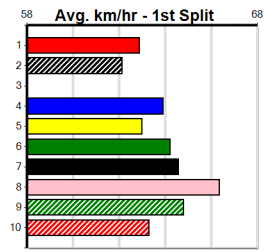

1
3:09PM
(VIC time)

Distance: 515m, Race Type: Maiden, Total Prizemoney: $2,860
1st: $1,900, 2nd: $590, 3rd: $295, 4th: $75

Watchdog Tips:

Bet:

Form	Box	Wgt	Dist	Track	Date	Time	BON	Margin	1st/2nd (Time)	PIR	Checked	Comment	WR	Split 1	S/P	Grade

1

AFTERSHOCK [M]
BD Dog Nov-22 Sire: FERAL FRANKY Dam: LADY LOCH
Owner(s): D Gough Trainer: Desmond Gough (Nyora)
Winning Distances: < 300m (0) 300 - 399m (0) 400 - 499m (0) 500 - 599m (0) 600 - 699m (0) > 700m (0)
Winning Weights:

3rd (8)	34.4	400	WGL	R1	27-Aug-24	23.41	22.90	1.75L	ARKA NOBLE (23.29)	Q/33		SW		8.59	$3.10	M
3rd (5)	34.4	400	WGL	R2	03-Sep-24	23.44	22.38	6.00L	ENZOLA (23.03)	M/44				8.64	$2.70	M
4th (1)	34.4	460	WGL	R4	10-Sep-24	26.45	26.03	6.50L	CAPRICORN ONE (26.03)	M/443				6.79	$2.20	M
4th (2)	34.2	435	SLE	R3	29-Sep-24	25.31	24.44	11.00L	WALLS OF JERICHO (24.58)	M/554				5.43	$8.60	MH
6th (7)	34.2	460	WGL	R3	03-Oct-24	27.10	26.16	14.00L	NO IRON TEAM (26.17)	M/336				6.70	$2.60	T3-M
4th (2)	33.7	400	WGL	R3	26-Nov-24	23.13	22.27	6.00L	DO SOMETHING (22.75)	M/66				8.76	$8.10	M
4th (3)	34.3	515	SAP	R2	23-Dec-24	30.80	29.71	14.00L	ON THE LOOSE (29.85)	M/5434				5.25	$10.00	M

Last 3 wins NOT included above

Box History

Bx	1st	2nd	3rd	4th	5th	6th	7th	8th
1				1				
2				2				
3				1				
4								
5			1					
6								
7						1		
8			1					

Prize Best $820.00
Starts 30.80(3)-23/12/24
Trk/Dts 7-0-0-2
APM 1-0-0-0 485

2

PHANTOM DONALD [M]
WBK Dog May-23 Sire: TOMMY SHELBY Dam: COSMIC SPARKLE
Owner(s): M Italia Trainer: Michael Italia (Pearcedale)
Winning Distances: < 300m (0) 300 - 399m (0) 400 - 499m (0) 500 - 599m (0) 600 - 699m (0) > 700m (0)
Winning Weights:

6th (6)	34.1	515	SAP	R1	23-Dec-24	31.27	29.71	17.00L	SOUTH THAILAND (30.12)	M/7776				5.35	$5.70	M

Last 3 wins NOT included above

Box History

Bx	1st	2nd	3rd	4th	5th	6th	7th	8th
1								
2								
3								
4								
5								
6						1		
7								
8								

Prize Best $0.00
Starts 31.27(6)-23/12/24
Trk/Dts 1-0-0-0
APM 1-0-0-0 0

3

PHANTOM CALI [M]
BD Dog Apr-23 Sire: BERNARDO Dam: CHEERY OLA BABY
Owner(s): M Italia Trainer: Michael Italia (Pearcedale)
Winning Distances: < 300m (0) 300 - 399m (0) 400 - 499m (0) 500 - 599m (0) 600 - 699m (0) > 700m (0)
Winning Weights:

Last 3 wins NOT included above

Box History

Bx	1st	2nd	3rd	4th	5th	6th	7th	8th
1								
2								
3								
4								
5								
6								
7								
8								

Prize Best $0
Starts FSH
Trk/Dts 0-0-0-0
APM 0-0-0-0 0