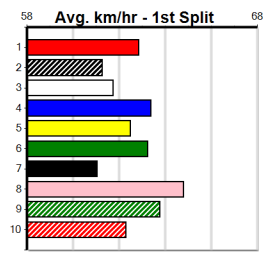

3

3:44PM

(VIC time)

Distance: 595m, Race Type: Restricted Win, Total Prizemoney: $3,940
1st: $2,640, 2nd: $815, 3rd: $410, 4th: $75

Watchdog Tips:

Bet:

Form Box Wgt Dist Track Date Time BON Margin 1st/2nd (Time) PIR Checked Comment W/R Split 1 S/P Grade

1 GALLOPING DEMI [7]
BK Bitch Sep-22 Sire: BERNARDO Dam: IN ORBIT
Owner(s): R Conway
Trainer: Robert Conway (Bunyip)
Winning Distances: < 300m (0) 300 - 399m (0) 400 - 499m (0) 500 - 599m (1) 600 - 699m (0) > 700m (0)
Winning Weights: 26.4(1)
Race results table with columns for rank, weight, sex, track, date, time, margin, and prize money.

2 SWIPER [7]
BD Bitch Mar-22 Sire: WOW Dam: DUNDEE ALLY
Owner(s): C Rand
Trainer: Clinton Rand (Heyfield)
Winning Distances: < 300m (0) 300 - 399m (0) 400 - 499m (0) 500 - 599m (1) 600 - 699m (0) > 700m (0)
Winning Weights: 31.0(1)
Race results table with columns for rank, weight, sex, track, date, time, margin, and prize money.

3 STRAIGHT FACTS [7]
BK Dog Jan-22 Sire: SHIMA SHINE Dam: AMARA LUCY
Owner(s): Reynolds Cram (SYN), C Reynolds, B Cram
Trainer: Chris Reynolds (Little River)
Winning Distances: < 300m (0) 300 - 399m (0) 400 - 499m (1) 500 - 599m (0) 600 - 699m (0) > 700m (0)
Winning Weights: 33.5(1)
Race results table with columns for rank, weight, sex, track, date, time, margin, and prize money.

4 SWIFT GIFT [7]
RF Bitch Nov-22 Sire: ASTON RUPEE Dam: MEPUNGA BELLA
Owner(s): A Janssen
Trainer: April Janssen (Princetown)
ENG WBL 2024-12-28
Winning Distances: < 300m (0) 300 - 399m (0) 400 - 499m (1) 500 - 599m (0) 600 - 699m (0) > 700m (0)
Winning Weights: 28.0(1)
Race results table with columns for rank, weight, sex, track, date, time, margin, and prize money.

5 RING ME LATER [7]
BK Dog Mar-22 Sire: MY REDEEMER Dam: BAG OF TRICKS
Owner(s): R Haines
Trainer: Donna Dean (Nyora)
Winning Distances: < 300m (0) 300 - 399m (1) 400 - 499m (0) 500 - 599m (0) 600 - 699m (0) > 700m (0)
Winning Weights: 28.5(1)
Race results table with columns for rank, weight, sex, track, date, time, margin, and prize money.