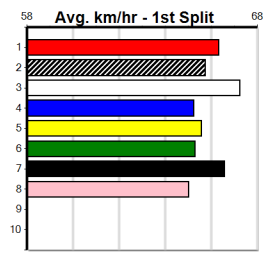

GRV VICBRED SERIES HT3

7

4:57PM

(VIC time)

Distance: 515m, Race Type: Grade 5 Heat, Total Prizemoney: \$3,340
1st: \$2,230, 2nd: \$690, 3rd: \$345, 4th: \$75

Watchdog Tips: [ ] [ ] [ ] [ ] [ ] Bet: [ ]

BOUNTING CHIEF [5]
BKW Dog Feb-22 Sire: COSMIC CHIEF Dam: BOUND TWO AFFAIR
Owner(s): M Hanke
Trainer: Martin Hanke (Locksley)
Winning Distances: < 300m (0) 300 - 399m (2) 400 - 499m (0) 500 - 599m (4) 600 - 699m (1) > 700m (0)
Winning Weights: 34.4(1) 34.5(1) 34.6(1) 34.7(1) 35.1(1) 35.4(1) 35.8(1)
Box History table and Prize Best Starts table included.