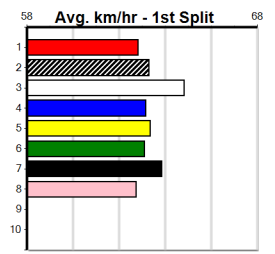

GREYHOUNDS ENTERTAINMENT

Distance: 515m, Race Type: Grade 7, Total Prizemoney: $3,340
1st: $2,230, 2nd: $690, 3rd: $345, 4th: $75

Watchdog Tips:

Bet:

Form Box	Wgt	Dist	Track	Date	Time	BON	Margin	1st/2nd (Time)	PIR	Checked	Comment	WR	Split 1	S/P	Grade	
1	SO YOU ASSUME [7]															
	RBD	Dog			Mar-23		Sire: FERNANDO BALE			Dam: DIAMANTINA ROSE			Trainer: Angela Langton (Anakie)			
	Owner(s): CHAMPAGNE PTN (SYN), S Smith, A Langton															
	Winning Distances: < 300m (0) 300 - 399m (0) 400 - 499m (0) 500 - 599m (1) 600 - 699m (0) > 700m (0)															
	Winning Weights: 31.6(1)															
	4th (2)	31.5	515	SAP	R4	18-Nov-24	30.81	29.43	20.00	PERLE NOIR (29.43)				5.29	$5.30	MH
	7th (2)	31.7	515	SAP	R2	25-Nov-24	30.75	29.49	16.00	EXTREME WHEELS (29.67)				5.31	$22.30	MSF
	1st (3)	31.6	515	SAP	R2	02-Dec-24	29.97	29.53	1.00L	ONE WORD ANSWER (30.04)				5.21	$5.30	M
	4th (4)	31.5	525	MEP	R9	18-Dec-24	31.40	29.94	13.00	RIVERSDALE MICK (30.52)				5.38	$13.10	X67
	6th (4)	31.7	460	GEL	R7	24-Dec-24	26.32	26.05	3.75L	PAW RIVAL (26.05)				6.77	$13.40	7
Last 3 wins NOT included above																
<table border="1" style="width: 100%; border-collapse: collapse;"> <thead> <tr> <th>Bx</th> <th>1st</th> <th>2nd</th> <th>3rd</th> <th>4th</th> <th>5th</th> <th>6th</th> <th>7th</th> <th>8th</th> </tr> </thead> <tbody> <tr><td>1</td><td></td><td></td><td></td><td></td><td></td><td></td><td></td><td></td></tr> <tr><td>2</td><td></td><td></td><td></td><td>1</td><td></td><td></td><td></td><td>1</td></tr> <tr><td>3</td><td>1</td><td></td><td></td><td></td><td></td><td></td><td></td><td></td></tr> <tr><td>4</td><td></td><td></td><td></td><td>1</td><td></td><td>1</td><td></td><td></td></tr> <tr><td>5</td><td></td><td></td><td></td><td></td><td></td><td></td><td></td><td></td></tr> <tr><td>6</td><td></td><td></td><td></td><td></td><td></td><td></td><td></td><td></td></tr> <tr><td>7</td><td></td><td></td><td></td><td></td><td></td><td></td><td></td><td></td></tr> <tr><td>8</td><td></td><td></td><td></td><td></td><td></td><td></td><td></td><td></td></tr> </tbody> </table> <table border="1" style="width: 100%; border-collapse: collapse; margin-top: 5px;"> <tr><td>Prize Best</td><td>$2050.00</td></tr> <tr><td>Starts</td><td>29.97(3)-2/12/24</td></tr> <tr><td>Trk/Dts</td><td>5-1-0-0</td></tr> <tr><td>APM</td><td>3-1-0-0 2035</td></tr> </table>																

2	AKASHIC [7]															
	BD	Bitch			Mar-21		Sire: FERNANDO BALE			Dam: LADY CEECEE			Trainer: Jodie Leek (Warrantdyte)			
	Owner(s): J Leek															
	Winning Distances: < 300m (0) 300 - 399m (1) 400 - 499m (0) 500 - 599m (0) 600 - 699m (0) > 700m (0)															
	Winning Weights: 26.6(1)															
	7th (7)	27.5	350	TRA	R3	29-May-24	20.65	19.62	14.00	POSH PAWS (19.72)				6.75	$35.80	X67
	2nd (1)	27.1	350	TRA	R2	10-Jun-24	20.29	19.88	1.00L	SANDY BALE (20.24)				6.76	$2.70	T3-RW
	2nd (8)	26.9	460	WGL	R5	15-Jun-24	26.36	26.08	0.75L	WRONG MISSY (26.32)				6.69	$11.10	X67
	4th (2)	26.8	515	SAN	R1	12-Sep-24	30.17	29.20	14.00	ELLIOTT (29.22)		SW		5.13	$49.90	7
	8th (8)	27.0	515	SAN	R1	19-Sep-24	30.75	29.57	13.00	MILL ALI (29.91)				5.33	$51.20	X67
8th (6)	26.6	400	WGL	R3	29-Nov-24	23.65	22.61	10.00	AGENT SUSIE (22.95)				8.57	$34.90	7	
4th (1)	27.1	300	HVL	R2	01-Dec-24	16.99	16.23	4.00L	SHOCK AND AWE (16.71)				4.03	$71.20	X67H	
2nd (3)	26.8	300	HVL	R10	12-Dec-24	17.01	16.63	0.25L	ZINZAN CHARLIE (16.99)				3.97	$8.90	7	
Last 3 wins NOT included above																
1st (7)	26.6	390	SHP	R1	02-May-24	22.89	22.35	1.25L	MIAMI TICKET (22.96)				8.66	$13.60	T3-M	
<table border="1" style="width: 100%; border-collapse: collapse;"> <thead> <tr> <th>Bx</th> <th>1st</th> <th>2nd</th> <th>3rd</th> <th>4th</th> <th>5th</th> <th>6th</th> <th>7th</th> <th>8th</th> </tr> </thead> <tbody> <tr><td>1</td><td></td><td>1</td><td>1</td><td>1</td><td></td><td></td><td></td><td></td></tr> <tr><td>2</td><td></td><td></td><td></td><td>2</td><td>1</td><td></td><td></td><td></td></tr> <tr><td>3</td><td>2</td><td></td><td></td><td></td><td></td><td></td><td></td><td></td></tr> <tr><td>4</td><td></td><td>1</td><td></td><td>1</td><td></td><td></td><td></td><td></td></tr> <tr><td>5</td><td></td><td></td><td></td><td></td><td></td><td></td><td></td><td></td></tr> <tr><td>6</td><td></td><td></td><td></td><td></td><td>2</td><td></td><td></td><td>1</td></tr> <tr><td>7</td><td>1</td><td></td><td></td><td></td><td></td><td>2</td><td>1</td><td></td></tr> <tr><td>8</td><td></td><td>1</td><td></td><td></td><td>1</td><td></td><td></td><td>1</td></tr> </tbody> </table> <table border="1" style="width: 100%; border-collapse: collapse; margin-top: 5px;"> <tr><td>Prize Best</td><td>$4320.00</td></tr> <tr><td>Starts</td><td>30.17(2)-12/9/24</td></tr> <tr><td>Trk/Dts</td><td>20-1-5-1</td></tr> <tr><td>APM</td><td>3-0-0-0 1324</td></tr> </table>