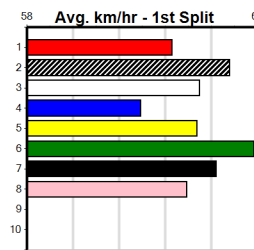

8

5:22PM

(VIC time)

Distance: 595m, Race Type: Mixed 4/5, Total Prizemoney: $4,445
1st: $2,990, 2nd: $920, 3rd: $460, 4th: $75

Watchdog Tips:

Bet:

Table with columns: Form Box, Wgt, Dist, Track, Date, Time, BON, Margin, 1st/2nd (Time), PIR, Checked, Comment, W/R, Split 1, S/P, Grade

RATTLE AND BANG [5]
Dog May-22 Sire: FERAL FRANKY Dam: BELLA SHIMA
Owner(s): G Howell
Trainer: Geoffrey Howell (Pearcedale)
Winning Distances: < 300m (0) 300 - 399m (0) 400 - 499m (2) 500 - 599m (1) 600 - 699m (0) > 700m (0)
Box History table and Prize Best Starts table included.

PRETTY HOT [5]
Bitch Feb-22 Sire: ORSON ALLEN Dam: TINK
Owner(s): A Smithson
Trainer: Brendan Pursell (Lara)
Winning Distances: < 300m (0) 300 - 399m (1) 400 - 499m (6) 500 - 599m (2) 600 - 699m (1) > 700m (0)
Box History table and Prize Best Starts table included.

CAPTURE MY SOUL [5]
Bitch Jan-22 Sire: TOMMY SHELBY Dam: FLORAL LACE
Owner(s): G Miltos
Trainer: Jacqueline Berry (Ripplebrook)
Winning Distances: < 300m (0) 300 - 399m (0) 400 - 499m (1) 500 - 599m (3) 600 - 699m (0) > 700m (0)
Box History table and Prize Best Starts table included.

DARNUM FOX [5]
Bitch Oct-21 Sire: BERNARDO Dam: DARNUM DASHER
Owner(s): P Handley
Trainer: Peter Handley (Darnum)
Winning Distances: < 300m (0) 300 - 399m (0) 400 - 499m (3) 500 - 599m (1) 600 - 699m (0) > 700m (0)
Box History table and Prize Best Starts table included.

DUTCH IMPACT [5]
Dog Feb-20 Sire: MY REDEEMER Dam: DUTCH LEGACY
Owner(s): Western Front (SYN), W Kirk, D Kirk, F Parker, A Kennedy, T Kirk, D Kirk
Trainer: Wayne Kirk (Melton West)
Winning Distances: < 300m (0) 300 - 399m (0) 400 - 499m (1) 500 - 599m (15) 600 - 699m (3) > 700m (0)
Box History table and Prize Best Starts table included.

1

2

3

4

5