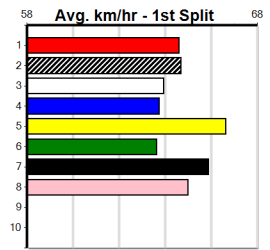

Distance: 515m, Race Type: Grade 5 Heat, Total Prizemoney: $3,340
1st: $2,230, 2nd: $690, 3rd: $345, 4th: $75

Watchdog Tips:

Bet:

WHITE OWL [5]

WBK Dog Oct-22 Sire: FERNANDO BALE Dam: SUB ROSA
Owner(s): KRAMERICA (SYN), G Farrugia, W Gallagher
Winning Distances: < 300m (0) 300 - 399m (0) 400 - 499m (1) 500 - 599m (3) 600 - 699m (0) > 700m (0)

Trainer: Jeffrey Britton (Anakie)

Winning Weights: 32.5(1) 32.7(1) 32.9(1) 33.8(1)

Box	1st	2nd	3rd	4th	5th	6th	7th	8th
1	2				1	1		
2	1							
3		1	1					1
4	2		2	1		3		
5		1						
6								
7		1			1			
8				1				

Box	1st	2nd	3rd	4th	5th	6th	7th	8th
1	2				1	1		
2	1							
3		1	1					1
4	2		2	1		3		
5		1						
6								
7		1			1			
8				1				

Last 3 wins NOT included above

Box	1st	2nd	3rd	4th	5th	6th	7th	8th					
1st (4)	32.9	450	BAL	R2	31-May-24	25.63	24.81	0.75L DEADLY AVENGER (25.67)	Q/221	SW	6.74	$12.90	MF
1st (1)	32.5	525	MEP	R2	03-Jul-24	30.40	29.83	0.50L CAPTAIN ALICE (30.43)	Q/2222		5.22	$2.20	7
1st (1)	32.7	520	GEL	R7	16-Jul-24	30.27	30.27	1.00L ISLE OF SKY (30.34)	M/2111		5.56	$1.30	X67

HARVINGTON [5]

BK Dog May-22 Sire: SHIMA SHINE Dam: ITA LOUISA
Owner(s): S Toner
Winning Distances: < 300m (0) 300 - 399m (0) 400 - 499m (1) 500 - 599m (2) 600 - 699m (0) > 700m (0)

Trainer: Doris Toner (Bunyip)

Winning Weights: 35.0(1) 35.2(1) 35.3(1)

Box	1st	2nd	3rd	4th	5th	6th	7th	8th
1	1		1					
2				1				
3								
4		1	1	1	1			1
5	2	1						
6								1
7				1				1
8					1	1		

Last 3 wins NOT included above

Box	1st	2nd	3rd	4th	5th	6th	7th	8th					
1st (1)	35.3	460	WGL	R1	25-Jun-24	25.90	25.61	4.25L LUNA MIKADO (26.19)	M/111		6.59	$1.90	M
1st (5)	35.2	515	SAN	R1	11-Jul-24	30.05	29.54	1.25L PAW GRADY (30.13)	M/3111		5.21	$12.30	X67

RUPTURED [5]

F Dog Sep-21 Sire: BERNARDO Dam: CLOSE ENOUGH
Owner(s): C Jennings
Winning Distances: < 300m (0) 300 - 399m (2) 400 - 499m (1) 500 - 599m (0) 600 - 699m (0) > 700m (0)

Trainer: Corey Jennings (Koo Wee Rup)

Winning Weights: 38.6(1) 39.3(2)

Box	1st	2nd	3rd	4th	5th	6th	7th	8th
1	2							1
2	1							
3								
4					2			1
5				3				
6						2		1
7					1			
8		1		1	2			1

Last 3 wins NOT included above

Box	1st	2nd	3rd	4th	5th	6th	7th	8th					
1st (2)	38.6	300	HVL	R1	06-Sep-24	17.35	16.80	1.00L JAZZ HANDS (17.41)	M/5		4.05	$21.50	T3-M

AKINA LAD [5]

BK Dog Jan-21 Sire: BERNARDO Dam: AKINA MOSS
Owner(s): TAMBO (SYN), S Mckay, J Rowley, D Mckay
Winning Distances: < 300m (0) 300 - 399m (7) 400 - 499m (0) 500 - 599m (1) 600 - 699m (0) > 700m (0)

Trainer: Samantha Mckay (Denison)

Winning Weights: 35.2(1) 35.4(1) 35.6(1) 35.7(2) 36.2(1) 36.5(1) 37.1(1)

Box	1st	2nd	3rd	4th	5th	6th	7th	8th
1	1							
2		2	4					
3	1	1			1	2		
4	1	2	1	5	2			1
5	1	3	1					1
6	1	1		1				1
7	3	4			1	2		1
8		2	1		1	5		

Last 3 wins NOT included above

Box	1st	2nd	3rd	4th	5th	6th	7th	8th					
1st (7)	37.1	395	TRA	R6	13-Nov-23	22.69	22.39	0.50L GALLOPING SUZIE (22.72)	M/211		3.78	$11.50	T3-5
1st (6)	36.5	395	TRA	R4	27-Dec-23	22.70	21.94	1.75L WASHINGTON BLUE (22.80)	M/331		3.78	$16.50	5
1= (4)	36.2	350	TRA	R4	03-Apr-24	20.21	19.82	1.00L AKINA LAD/ASTON	M/33		6.67	$22.40	X45

HOT SCOTCH [5]

BD Dog Nov-20 Sire: HOOKED ON SCOTCH Dam: ZALL GOOD
Owner(s): M Brown
Winning Distances: < 300m (0) 300 - 399m (3) 400 - 499m (12) 500 - 599m (5) 600 - 699m (1) > 700m (0)

Trainer: Ian Dann (Korumburra)

Winning Weights: 30.1(1) 30.3(1) 30.5(1) 30.6(3) 30.7(2) 30.8(1) 30.9(3) 31.0(4) 31.1(1) 31.3(1) 31.6(1) 32.1(1)

Box	1st	2nd	3rd	4th	5th	6th	7th	8th
1	3	3		1	1			1
2	4	6						
3	2			1	1			1
4	3	4	4	1	2	1		1
5	1			2	1			
6	3	1	1					
7		2		4	2			3
8	4			2	2