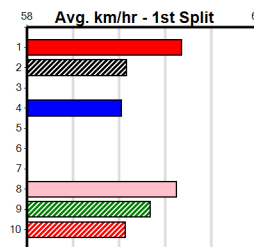

13 RACES TODAY

1
2:49PM

(VIC time)

Distance: 390m, Race Type: Maiden, Total Prizemoney: $2,535
1st: $1,680, 2nd: $520, 3rd: $260, 4th: $75

ASSAULT STRIKE (1) has produced handy placings in his last 3 starts and he looks like the one to beat from his gun draw today. ASTON ZELDA (8) showed talent in his last start debut placing and could challenge with an ounce of luck.

Watchdog Tips: **1** **8** **7** **3** **Bet:** **Win 1**

Form Box	Wgt	Dist	Track	Date	Time	BON	Margin	1st/2nd (Time)	PIR	Checked	Comment	W/R	Split 1	S/P	Grade	
1	ASSAULT STRIKE [M] Handy placings in his last 3, can go close here. $3.60															
	BK Dog		May-22		Sire: LK'S CRUSHN IT		Dam: MISS BOOMING		Trainer: Jordan Formosa (Heathcote)							
	Owner(s): S Arter															
	Winning Distances: < 300m (0) 300 - 399m (0) 400 - 499m (0) 500 - 599m (0) 600 - 699m (0) > 700m (0)															
	Winning Weights:															
	6th (1)	30.6	400	GEL	R1	23-Aug-24	23.81	22.56	13.00	ARKA SOLAR (22.96)	S/77			8.87	$10.40	M
	8th (2)	30.7	460	GEL	R1	30-Aug-24	27.18	25.76	18.00	PAW VERNON (25.99)	M/566			7.06	$36.30	M
	5th (5)	30.4	300	HVL	R1	02-Oct-24	17.58	16.91	3.5L	ASTON HONCHO (17.34)	M/3			4.07	$6.20	M
	3rd (7)	30.4	300	HVL	R1	09-Oct-24	17.95	16.85	10.00	ARCHER EIGHT (17.26)		SW			$4.80	M
	3rd (2)	30.7	390	SHP	R1	23-Dec-24	22.69	22.17	1.75L	TURBO TERROR (22.59)	Q/22		VO	8.55	$31.40	M
2nd (5)	31.0	390	SHP	R3	02-Jan-25	22.93	22.20	7.00L	PAW CALGARY (22.47)	Q/32			8.63	$9.60	T3-M	
Last 3 wins NOT included above																
<table border="1"> <thead> <tr> <th>Bx</th> <th>1st</th> <th>2nd</th> <th>3rd</th> <th>4th</th> <th>5th</th> <th>6th</th> <th>7th</th> <th>8th</th> </tr> </thead> <tbody> <tr><td>1</td><td></td><td></td><td></td><td></td><td></td><td></td><td></td><td></td></tr> <tr><td>2</td><td></td><td>1</td><td></td><td></td><td></td><td></td><td></td><td>1</td></tr> <tr><td>3</td><td></td><td></td><td></td><td></td><td></td><td></td><td></td><td>1</td></tr> <tr><td>4</td><td></td><td></td><td></td><td></td><td></td><td></td><td></td><td></td></tr> <tr><td>5</td><td></td><td>1</td><td></td><td></td><td>1</td><td></td><td></td><td></td></tr> <tr><td>6</td><td></td><td></td><td></td><td></td><td></td><td></td><td></td><td></td></tr> <tr><td>7</td><td></td><td></td><td>1</td><td></td><td></td><td></td><td></td><td></td></tr> <tr><td>8</td><td></td><td></td><td></td><td></td><td></td><td></td><td></td><td></td></tr> </tbody> </table>																
<table border="1"> <tr><td>Prize Best</td><td colspan="2">$940.00</td></tr> <tr><td>Starts</td><td colspan="2">22.69(2)-23/12/24</td></tr> <tr><td>Trk/Dts</td><td colspan="2">6-0-1-2</td></tr> <tr><td>APM</td><td colspan="2">2-0-1-1</td></tr> <tr><td></td><td colspan="2">356</td></tr> </table>																

2	KATH DAY NIGHT [M] Always well back in her debut, needs to step. $15.00															
	BK Bitch		Mar-23		Sire: HARD STYLE RICO		Dam: MAGGIE PIE		Trainer: Jordan Formosa (Heathcote)							
	Owner(s): B Franksen															
	Winning Distances: < 300m (0) 300 - 399m (0) 400 - 499m (0) 500 - 599m (0) 600 - 699m (0) > 700m (0)															
	Winning Weights:															
	8th (7)	27.0	390	SHP	R1	23-Dec-24	23.38	22.17	12.00	TURBO TERROR (22.59)	M/77			8.87	$16.20	M
	Last 3 wins NOT included above															
	<table border="1"> <thead> <tr> <th>Bx</th> <th>1st</th> <th>2nd</th> <th>3rd</th> <th>4th</th> <th>5th</th> <th>6th</th> <th>7th</th> <th>8th</th> </tr> </thead> <tbody> <tr><td>1</td><td></td><td></td><td></td><td></td><td></td><td></td><td></td><td></td></tr> <tr><td>2</td><td></td><td></td><td></td><td></td><td></td><td></td><td></td><td></td></tr> <tr><td>3</td><td></td><td></td><td></td><td></td><td></td><td></td><td></td><td></td></tr> <tr><td>4</td><td></td><td></td><td></td><td></td><td></td><td></td><td></td><td></td></tr> <tr><td>5</td><td></td><td></td><td></td><td></td><td></td><td></td><td></td><td></td></tr> <tr><td>6</td><td></td><td></td><td></td><td></td><td></td><td></td><td></td><td></td></tr> <tr><td>7</td><td></td><td></td><td></td><td></td><td></td><td></td><td></td><td>1</td></tr> <tr><td>8</td><td></td><td></td><td></td><td></td><td></td><td></td><td></td><td></td></tr> </tbody> </table>															
	<table border="1"> <tr><td>Prize Best</td><td colspan="2">$0.00</td></tr> <tr><td>Starts</td><td colspan="2">23.38(7)-23/12/24</td></tr> <tr><td>Trk/Dts</td><td colspan="2">1-0-0-0</td></tr> <tr><td>APM</td><td colspan="2">1-0-0-0</td></tr> <tr><td></td><td colspan="2">0</td></tr> </table>															

3	DEWEY MAC [M] Litter has shown talent to date, watch betting. $6.50															
	BK Dog		Apr-22		Sire: BERNARDO		Dam: RED HOT TEARS		Trainer: Daniel Hoch (Tongala)							
	Owner(s): D Thompson-white															
	Winning Distances: < 300m (0) 300 - 399m (0) 400 - 499m (0) 500 - 599m (0) 600 - 699m (0) > 700m (0)															
	Winning Weights:															
	Last 3 wins NOT included above															
	<table border="1"> <thead> <tr> <th>Bx</th> <th>1st</th> <th>2nd</th> <th>3rd</th> <th>4th</th> <th>5th</th> <th>6th</th> <th>7th</th> <th>8th</th> </tr> </thead> <tbody> <tr><td>1</td><td></td><td></td><td></td><td></td><td></td><td></td><td></td><td></td></tr> <tr><td>2</td><td></td><td></td><td></td><td></td><td></td><td></td><td></td><td></td></tr> <tr><td>3</td><td></td><td></td><td></td><td></td><td></td><td></td><td></td><td></td></tr> <tr><td>4</td><td></td><td></td><td></td><td></td><td></td><td></td><td></td><td></td></tr> <tr><td>5</td><td></td><td></td><td></td><td></td><td></td><td></td><td></td><td></td></tr> <tr><td>6</td><td></td><td></td><td></td><td></td><td></td><td></td><td></td><td></td></tr> <tr><td>7</td><td></td><td></td><td></td><td></td><td></td><td></td><td></td><td></td></tr> <tr><td>8</td><td></td><td></td><td></td><td></td><td></td><td></td><td></td><td></td></tr> </tbody> </table>															
	<table border="1"> <tr><td>Prize Best</td><td colspan="2">$0</td></tr> <tr><td>Starts</td><td colspan="2">FSH</td></tr> <tr><td>Trk/Dts</td><td colspan="2">0-0-0-0</td></tr> <tr><td>APM</td><td colspan="2">0-0-0-0</td></tr> <tr><td></td><td colspan="2">0</td></tr> </table>															

4	GUACAMOLE IRISH [M] Too slow early in his debut, needs luck here. $12.00															
	BK Dog		Mar-23		Sire: HARD STYLE RICO		Dam: MAGGIE PIE		Trainer: Jordan Formosa (Heathcote)							
	Owner(s): B Franksen															
	Winning Distances: < 300m (0) 300 - 399m (0) 400 - 499m (0) 500 - 599m (0) 600 - 699m (0) > 700m (0)															
	Winning Weights:															
	Last 3 wins NOT included above															
	<table border="1"> <thead> <tr> <th>Bx</th> <th>1st</th> <th>2nd</th> <th>3rd</th> <th>4th</th> <th>5th</th> <th>6th</th> <th>7th</th> <th>8th</th> </tr> </thead> <tbody> <tr><td>1</td><td></td><td></td><td></td><td></td><td></td><td>1</td><td></td><td></td></tr> <tr><td>2</td><td></td><td></td><td></td><td></td><td></td><td></td><td></td><td></td></tr> <tr><td>3</td><td></td><td></td><td></td><td></td><td></td><td></td><td></td><td></td></tr> <tr><td>4</td><td></td><td></td><td></td><td></td><td></td><td></td><td></td><td></td></tr> <tr><td>5</td><td></td><td></td><td></td><td></td><td></td><td></td><td></td><td></td></tr> <tr><td>6</td><td></td><td></td><td></td><td></td><td></td><td></td><td></td><td></td></tr> <tr><td>7</td><td></td><td></td><td></td><td></td><td></td><td></td><td></td><td></td></tr> <tr><td>8</td><td></td><td></td><td></td><td></td><td></td><td></td><td></td><td></td></tr> </tbody> </table>															
	<table border="1"> <tr><td>Prize Best</td><td colspan="2">$0.00</td></tr> <tr><td>Starts</td><td colspan="2">23.36(1)-23/12/24</td></tr> <tr><td>Trk/Dts</td><td colspan="2">1-0-0-0</td></tr> <tr><td>APM</td><td colspan="2">1-0-0-0</td></tr> <tr><td></td><td colspan="2">0</td></tr> </table>															

5	PEPPER SPECKLE [M] Litter has shown some ability, betting best guide. $8.00															
	BE Bitch		Feb-23		Sire: OUT OF RANGE		Dam: ORIENTAL KAY		Trainer: Daniel Hoch (Tongala)							
	Owner(s): D Hoch															
	Winning Distances: < 300m (0) 300 - 399m (0) 400 - 499m (0) 500 - 599m (0) 600 - 699m (0) > 700m (0)															
	Winning Weights:															
	Last 3 wins NOT included above															
	<table border="1"> <thead> <tr> <th>Bx</th> <th>1st</th> <th>2nd</th> <th>3rd</th> <th>4th</th> <th>5th</th> <th>6th</th> <th>7th</th> <th>8th</th> </tr> </thead> <tbody> <tr><td>1</td><td></td><td></td><td></td><td></td><td></td><td></td><td></td><td></td></tr> <tr><td>2</td><td></td><td></td><td></td><td></td><td></td><td></td><td></td><td></td></tr> <tr><td>3</td><td></td><td></td><td></td><td></td><td></td><td></td><td></td><td></td></tr> <tr><td>4</td><td></td><td></td><td></td><td></td><td></td><td></td><td></td><td></td></tr> <tr><td>5</td><td></td><td></td><td></td><td></td><td></td><td></td><td></td><td></td></tr> <tr><td>6</td><td></td><td></td><td></td><td></td><td></td><td></td><td></td><td></td></tr> <tr><td>7</td><td></td><td></td><td></td><td></td><td></td><td></td><td></td><td></td></tr> <tr><td>8</td><td></td><td></td><td></td><td></td><td></td><td></td><td></td><td></td></tr> </tbody> </table>															
	<table border="1"> <tr><td>Prize Best</td><td colspan="2">$0</td></tr> <tr><td>Starts</td><td colspan="2">FSH</td></tr> <tr><td>Trk/Dts</td><td colspan="2">0-0-0-0</td></tr> <tr><td>APM</td><td colspan="2">0-0-0-0</td></tr> <tr><td></td><td colspan="2">0</td></tr> </table>