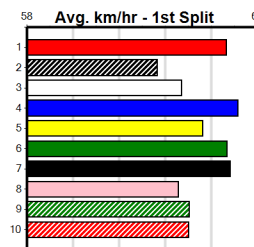

SHEPPARTON RACE 13

Distance: 390m, Race Type: Grade 5, Total Prizemoney: $2,925
1st: $1,950, 2nd: $600, 3rd: $300, 4th: $75

MAGNET MOVER (7) was a fast 21.78 winner here 3 starts back and he looks like the one to beat in this. MORE BEER PLEASE (5) has produced solid placings in recent times and he could be right in the finish here.

Watchdog Tips: 7 5 1 3 Bet: Win 7

Form Box Wgt Dist Track Date Time BON Margin 1st/2nd (Time) PIR Checked Comment W/R Split 1 S/P Grade

BELIEVING [5] Drawn to race on the speed here, big chance. $6.50
BK Dog Jan-21 Sire: BARCIA BALE Dam: TANTALISE
Owner(s): SEE THE DREAM (SYN), S Buccilli, B Buccilli
Trainer: Peter Frost (Heathcote)

Box History table for BELIEVING [5] and Prize Best Starts Trk/Dts APM

PAW MARVEL (NSW)[5] Can unwind a powerful finish, place hopes here. $15.00
WBK Dog Aug-22 Sire: NEED MY MONEYNOW Dam: FORTUNA BALE
Owner(s): L Harris
Trainer: Luke Harris (Devon Meadows)

Box History table for PAW MARVEL (NSW)[5] and Prize Best Starts Trk/Dts APM

FRANK GRIMES [5] Much easier here than his last 2, can threaten. $5.00
BK Dog Dec-21 Sire: SUPERIOR PANAMA Dam: MAGGIE MARVEL
Owner(s): M Palmer
Trainer: Jordan Formosa (Heathcote)

Box History table for FRANK GRIMES [5] and Prize Best Starts Trk/Dts APM

RAGING STORM [5] Drawn to find too much trouble here, tested. $12.00
BK Dog Apr-22 Sire: MEPUNGA BLAZER Dam: SO SAY
Owner(s): J Whybrow
Trainer: Jason Whybrow (Wangaratta Sou)

Box History table for RAGING STORM [5] and Prize Best Starts Trk/Dts APM

MORE BEER PLEASE [5] Solid placings in his last few starts, big danger. $4.20
F Dog Nov-22 Sire: FERAL FRANKY Dam: JUNK FOOD JUNKIE
Owner(s): A Lie
Trainer: Jason Sharp (Lara)

Box History table for MORE BEER PLEASE [5] and Prize Best Starts Trk/Dts APM

1

2

3

4

5