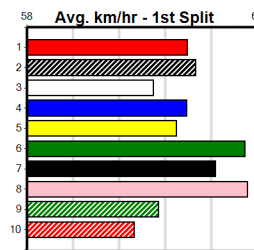

ONE MORE RACE TO GODAMSELS DASH

Distance: 450m, Race Type: Grade 5, Total Prizemoney: $2,925
1st: $1,950, 2nd: $600, 3rd: $300, 4th: $75

RUSSIAN RACCOON (7) has recorded top all the way wins in 2 of her last 3 starts and she could be the one to beat again here. SODA PHOENIX (2) has posted solid wins up north in her last 2 starts and she may be the danger.

Watchdog Tips: 7 2 6 4 Bet: Win 7

PAW XENA (NSW)[5] Met some speedy types of late, place hopes. $10.00
Owner(s): B Wheeler
Winning Distances: < 300m (0) 300 - 399m (2) 400 - 499m (2) 500 - 599m (0) 600 - 699m (0) > 700m (0)
Winning Weights: 26.3(1) 26.7(1) 27.0(1) 27.1(1)
2nd (1) 26.8 400 WGL R3 12-Nov-24 22.70 22.37 0.50L ACACIA ROCKET (22.68) Q/11 . . . 8.33 $3.20 5
2nd (6) 26.7 390 BAL R13 20-Nov-24 22.14 21.84 1.00L PAW VARNER (22.09) Q/22 . . . 8.42 $3.50 5
5th (1) 26.4 425 BEN R2 29-Nov-24 24.24 23.63 4.50L SWEET LOVE (23.93) M/345 . . . 6.49 $4.60 RW
1st (4) 26.3 425 BEN R11 06-Dec-24 23.79 23.79 3.00L AMRON BOBBY (23.99) M/111 . . . 6.47 $9.20 5
4th (6) 26.5 435 SLE R2 15-Dec-24 24.67 24.27 2.00L MIA MIGHTY (24.53) M/533 . . . 5.33 $2.10 RW
6th (6) 26.8 450 BAL R8 18-Dec-24 25.71 25.10 9.00L JOEY THE JET (25.10) M/766 . . . 6.84 $51.60 X45
8th (5) 27.0 450 SHP R8 23-Dec-24 25.92 25.26 9.50L MR. KIA ORA (25.26) M/557 . . . 6.65 $6.10 X45
7th (2) 27.1 450 SHP R9 30-Dec-24 26.14 25.00 17.00L KADE (25.00) M/377 . . . 6.64 $8.40 X45
Last 3 wins NOT included above
1st (8) 26.7 425 BEN R1 30-Aug-24 24.45 23.73 0.25L NO WORDS (24.46) M/333 . . . 6.74 $4.30 M
1st (5) 27.1 390 BAL R11 25-Sep-24 22.45 22.31 2.25L ZERO MONSTER (22.60) M/22 . . . SW W 8.45 $17.10 X67
1st (8) 27.0 390 BAL R14 31-Oct-24 22.23 22.23 1.5L BOMB KIRK (22.33) Q/11 . . . W 8.35 $3.60 6G

SODA PHOENIX [5] Solid wins up north in last 2, major player. $4.60
Owner(s): L Mizzi
Winning Distances: < 300m (0) 300 - 399m (1) 400 - 499m (3) 500 - 599m (0) 600 - 699m (0) > 700m (0)
Winning Weights: 29.2(1) 29.3(1) 30.2(1) 30.3(1)
1st (2) 30.3 425 BEN R3 19-Oct-24 24.08 24.08 2.00L BONA VISTA (24.22) M/111 . . . 6.61 $2.70 7
3rd (4) 30.1 425 BEN R4 25-Oct-24 24.63 23.88 11.00L CRACKERJACK TONK (23.88) M/674 . . . 6.74 $6.70 6G
F (5) 30.4 390 SHP R10 28-Oct-24 0.00 21.85 . . . COSMIC REWARD (22.05) M/88 . . . VO 10.02 $14.50 X67
5th (6) 29.5 400 WAG R9 15-Nov-24 23.77 22.75 15.00L BE NIMBLE (22.75) . . . $3.40 5
6th (4) 29.6 400 WAG R5 22-Nov-24 23.70 22.94 11.00L TIGGERLONG BINGO (22.94) . . . $19.00 5
6th (7) 28.6 320 WAG R11 13-Dec-24 19.26 18.10 8.50L ASTRON WRAPPER (18.67) . . . $4.00 5
1st (3) 29.3 400 WAG R4 20-Dec-24 22.73 22.69 3.5L LADY AMRON (22.97) . . . $10.00 5
1st (4) 29.2 400 WAG R3 27-Dec-24 22.81 22.81 5.50L ULTIMATE ECLIPSE (23.18) . . . $2.70 5
Last 3 wins NOT included above
1st (4) 30.2 390 SHP R2 05-Aug-24 22.46 22.08 2.25L FAWN DINGO (22.60) Q/11 . . . SW W 8.38 $2.00 M