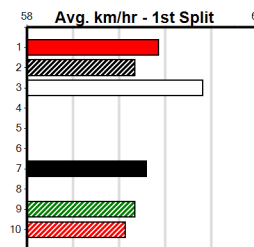

GPP LASER3300

9

5:09PM

(VIC time)

Distance: 390m, Race Type: Maiden, Total Prizemoney: $2,535
1st: $1,680, 2nd: $520, 3rd: $260, 4th: $75

LA VISTA EXPRESS (3) has recorded good placings in 2 of her last 3 starts and she looks like then one to beat in this. CHEER SQUAD (8) is out of a litter which has shown some talent so far and he could be right in the finish on debut.

Watchdog Tips: 3 8 5 2 **Bet:** Win 3

1

FLASH ABBEY [M] **$10.00**

Well beaten in both starts to date, place best.

BD Bitch Mar-23 Sire: HARD STYLE RICO Dam: MAGGIE PIE Trainer: Jordan Formosa (Heathcote)

Owner(s): B Franksen

Winning Distances: < 300m (0) 300 - 399m (0) 400 - 499m (0) 500 - 599m (0) 600 - 699m (0) > 700m (0)

Winning Weights:

4th (2)	26.8	390	SHP	R2	23-Dec-24	23.18	22.17	7.00L WESTERN FLAT (22.72)	M/64	8.75	$16.50 M
8th (5)	26.7	390	SHP	R1	30-Dec-24	23.31	21.71	14.00 WALLAN ACE (22.34)	S/47	8.77	$15.80 M

Last 3 wins NOT included above

Box History

Bx	1st	2nd	3rd	4th	5th	6th	7th	8th
1								
2					1			
3								
4								
5								1
6								
7								
8								

Prize Best $75.00
Starts 23.18(2)-23/12/24
Trk/Dts 2-0-0-0
APM 2-0-0-0 75

2

ZORRILLA [M] **$8.50**

Always well back in his debut, needs to step.

BD Dog Jan-22 Sire: ANDO'S MAC Dam: MONEYPENNY Trainer: Richard Anchen (Girgarre)

Owner(s): B Kinder

Winning Distances: < 300m (0) 300 - 399m (0) 400 - 499m (0) 500 - 599m (0) 600 - 699m (0) > 700m (0)

Winning Weights:

6th (3)	30.2	390	SHP	R1	30-Dec-24	23.14	21.71	12.00 WALLAN ACE (22.34)	M/65	8.84	$12.50 M

Last 3 wins NOT included above

Box History

Bx	1st	2nd	3rd	4th	5th	6th	7th	8th
1								
2								
3						1		
4								
5								
6								
7								
8								

Prize Best $0.00
Starts 23.14(3)-30/12/24
Trk/Dts 1-0-0-0
APM 1-0-0-0 0

3

LA VISTA EXPRESS (NSW)[M] **$3.00**

Good placings in 2 of her last 3, can go close.

BE Bitch Jan-22 Sire: PINDARI EXPRESS Dam: BANJO TIFIA Trainer: Paula Boots (Kyabram South)

Owner(s): D Stead

Winning Distances: < 300m (0) 300 - 399m (0) 400 - 499m (0) 500 - 599m (0) 600 - 699m (0) > 700m (0)

Winning Weights:

5th (1)	27.6	300	HVL	R1	06-Oct-24	17.80	16.60	1.5L REDGUM WARS (17.71)	M/2	4.04	$8.90 M
3rd (4)	27.9	390	SHP	R2	18-Nov-24	22.67	21.87	7.50L ASTON WALKER (22.15)	Q/33	8.60	$28.80 M
3rd (8)	27.8	390	SHP	R2	02-Dec-24	22.58	21.96	7.50L GOT A MESSAGE (22.08)	M/33	8.52	$13.00 M
4th (2)	27.9	390	SHP	R1	09-Dec-24	23.02	21.77	3.00L EAT LESS JUNK (22.82)	M/34	8.72	$16.70 M

Last 3 wins NOT included above

Box History

Bx	1st	2nd	3rd	4th	5th	6th	7th	8th
1					1			
2								
3								
4			1					
5								
6								
7								
8			1					

Prize Best $595.00
Starts 22.58(8)-2/12/24
Trk/Dts 4-0-0-2
APM 3-0-0-2 491

4

ORANGE SPECKLE [M] **$99.00**

*** SCRATCHED ***

BD Bitch Feb-23 Sire: OUT OF RANGE Dam: ORIENTAL KAY Trainer: Daniel Hoch (Tongala)

Owner(s): D Hoch

Winning Distances: < 300m (0) 300 - 399m (0) 400 - 499m (0) 500 - 599m (0) 600 - 699m (0) > 700m (0)

Winning Weights:

Last 3 wins NOT included above

Box History

Bx	1st	2nd	3rd	4th	5th	6th	7th	8th
1								
2								
3								
4								
5								
6								
7								
8								

Prize Best $0
Starts FSH
Trk/Dts 0-0-0-0
APM 0-0-0-0 0

5

HOOKEED ON YUBARI [M] **$5.50**

Litter has been handy to date, watch betting.

F Bitch Mar-23 Sire: HOOKEED ON SCOTCH Dam: CHUN LI Trainer: Jason Sharp (Lara)

Owner(s): Vi Alskar Hundar (SYN), A Lie, J Sharp

Winning Distances: < 300m (0) 300 - 399m (0) 400 - 499m (0) 500 - 599m (0) 600 - 699m (0) > 700m (0)

Winning Weights:

Last 3 wins NOT included above

Box History

Bx	1st	2nd	3rd	4th	5th	6th	7th	8th
1								
2								
3								
4								
5								
6								
7								
8								

Prize Best $0
Starts FSH
Trk/Dts 0-0-0-0
APM 0-0-0-0 0