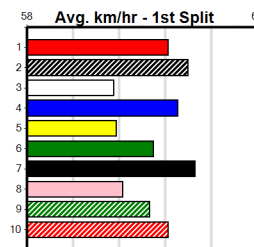

FEROCIOUS CANARY (4) posted some scorching wins last month and she may be the one to beat if she can step on terms here. PAW OLLIE (7) has recorded fast placings here in his last 2 starts and he can challenge again in this.

Watchdog Tips: **4** **7** **6** **1** **Bet:** Win 4

1 **JOSH'S JET [7]** Showed speed in smart win last start, threat. **$5.50**
WBK Dog Nov-22 Sire: KOBLENZ Dam: NICKY NEO Trainer: Glenn Dainton (Cosgrove South)
Owner(s): G Dainton
Winning Distances: < 300m (0) 300 - 399m (0) 400 - 499m (1) 500 - 599m (0) 600 - 699m (0) > 700m (0)
Winning Weights: 34.1(1)
2nd (2) 33.9 390 SHP R1 01-Nov-24 22.56 21.88 7.00L REVITALISE (22.08) M/54 . . . . 8.59 $6.10 M
5th (4) 33.9 390 SHP R1 11-Nov-24 23.13 21.77 9.00L MARIONVALE KEV (22.53) M/65 . . . W 8.83 $1.90 M
2nd (8) 33.8 425 BEN R1 15-Nov-24 24.47 23.97 6.50L NIGEL DEVERE (24.05) M/433 . . . . 6.74 $2.30 M
1st (2) 34.1 450 SHP R2 21-Nov-24 25.58 25.58 0.50L BOGGY PUB (25.60) M/111 . . SW 6.67 $1.30 T3-M
4th (3) 34.0 425 BEN R3 03-Jan-25 24.34 23.56 8.50L ATLAS ALIEN (23.76) M/555 . . . . 6.69 $7.30 X67
Last 3 wins NOT included above
Box History
Prize Best $2115.00
Starts 25.58(2)-21/11/24
Trk/Dts 5-1-2-0
APM 1-1-0-0 1528

2 **DARRA SAPPHIRE [6]** Good turn of foot once balanced, place hopes. **$10.00**
BK Bitch Dec-21 Sire: AZKABAN Dam: DARRA DAWNNE Trainer: Jenny Weber (Darraweit Guim)
Owner(s): A George
Winning Distances: < 300m (0) 300 - 399m (1) 400 - 499m (1) 500 - 599m (0) 600 - 699m (0) > 700m (0)
Winning Weights: 29.0(1) 30.0(1)
2nd (5) 29.3 425 BEN R2 13-Sep-24 24.56 23.70 4.00L GOT A PULSE (24.29) M/432 . . . . 6.69 $13.90 X67
4th (3) 29.6 390 BAL R10 07-Oct-24 23.13 22.52 9.00L MINI MILKY (22.52) M/46 . . . . 8.61 $9.90 T3-RW
6th (8) 29.5 450 SHP R7 17-Oct-24 26.67 25.57 15.00 JAIMANDY FRANK (25.63) M/216 . . V7 6.69 $3.00 T3-7
2nd (2) 29.6 450 SHP R9 28-Oct-24 25.53 25.13 1.5L UP HILL SHILOH (25.44) M/222 . . . . 6.59 $17.90 X67
2nd (6) 29.5 450 SHP R9 11-Nov-24 25.59 25.09 3.75L NANCY DEVERE (25.34) M/222 . . . . 6.76 $8.90 X67
1st (2) 30.0 450 SHP R9 25-Nov-24 25.74 24.93 1.75L KRAKEN TILLY (25.86) M/533 . . . . 6.85 $4.70 X67
4th (1) 29.7 450 SHP R9 02-Dec-24 25.72 25.03 6.50L SOLO MAN (25.29) M/878 . . . . 6.80 $12.40 X67H
7th (1) 29.9 450 SHP R5 09-Dec-24 26.25 25.03 17.00 TALK IS CHEAP (25.09) M/576 . . . . 6.65 $20.50 X67F
Last 3 wins NOT included above
1st (6) 29.0 390 SHP R2 26-Aug-24 22.94 22.16 0.025 PAW HARRY (22.94) M/21 . . VO 8.68 $5.10 MH
Box History
Prize Best $9215.00
Starts 25.53(2)-28/10/24
Trk/Dts 19-2-8-3
APM 7-1-3-0 4526

3 **BLACK FALCON [7]** Shown talent but this is his toughest test, later. **$12.00**
BK Dog Nov-22 Sire: KOBLENZ Dam: NICKY NEO Trainer: Glenn Dainton (Cosgrove South)
Owner(s): G Dainton
Winning Distances: < 300m (0) 300 - 399m (0) 400 - 499m (1) 500 - 599m (0) 600 - 699m (0) > 700m (0)
Winning Weights: 34.6(1)
2nd (2) 34.6 450 SHP R2 01-Nov-24 26.11 25.11 7.50L OUT THE WINDOW (25.61) S/653 . . . . 6.93 $5.00 M
2nd (3) 34.4 390 SHP R2 11-Nov-24 22.75 21.77 1.5L FLYING ROCCO (22.65) S/52 . . . . 8.99 $2.90 M
1st (1) 34.6 425 BEN R1 22-Nov-24 24.44 23.58 2.75L ASTON ACTION (24.62) M/211 . . . . 6.75 $1.90 M
Last 3 wins NOT included above
Box History
Prize Best $2720.00
Starts 26.11(2)-11/1/24
Trk/Dts 3-1-2-0
APM 1-0-1-0 2072