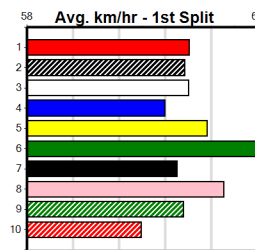

Distance: 450m, Race Type: Mixed 4/5, Total Prizemoney: $3,360
1st: $2,250, 2nd: $690, 3rd: $345, 4th: $75

READY TO STING (1) has produced lightning wins in his last 3 starts and he will take a power of beating from his gun draw today. AEROPLANE MODE (4) broke the clock in some recent wins and he only needs and ounce of luck early to challenge here.

Watchdog Tips: 1 4 6 7 Bet: Win 1

Race 1: READY TO STING (QLD)[5] Lightning wins in his last 3 starts, one to beat. $2.80. Includes dog details, owner, winning distances, and box history.

Race 2: PAT'S BOY (NSW)[4] Plenty of talent but this looks a it too tough. $15.00. Includes dog details, owner, winning distances, and box history.

Race 3: MR. PRESIDENT [5] Not up to this class, needs it much easier. $41.00. Includes dog details, owner, winning distances, and box history.

Race 4: AEROPLANE MODE [5] Broke the clock in some recent wins, major player. $3.20. Includes dog details, owner, winning distances, and box history.

Race 5: IMANI [4] Back to her best form in recent times, respect. $12.00. Includes dog details, owner, winning distances, and box history.