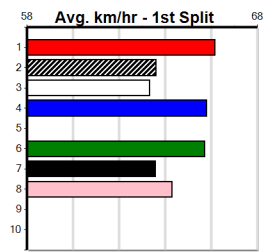

SHEPPARTON NEWS

Distance: 390m, Race Type: Grade 5, Total Prizemoney: $2,925
1st: $1,950, 2nd: $600, 3rd: $300, 4th: $75

Watchdog Tips:

Bet:

Form Box Wgt Dist Track Date Time BON Margin 1st/2nd (Time) PIR Checked Comment WR Split 1 S/P Grade

HIGHWAY [5] BK Dog Mar-22 Sire: ASTON DEE BEE Dam: TIME NO MONEY Trainer: Aroha Hemingway (Rochester)
Winning Distances: < 300m (0) 300 - 399m (3) 400 - 499m (1) 500 - 599m (0) 600 - 699m (0) > 700m (0)
Winning Weights: 35.1(1) 35.7(1) 36.0(1) 36.6(1)
Last 3 wins NOT included above

BOROUGH BOUND [5] WBEBD Dog Feb-22 Sire: FERNANDO BALE Dam: SUBLIME NEWS Trainer: Jordan Formosa (Heathcote)
Winning Distances: < 300m (0) 300 - 399m (2) 400 - 499m (1) 500 - 599m (0) 600 - 699m (0) > 700m (0)
Winning Weights: 31.4(1) 31.7(1) 32.0(1)
Last 3 wins NOT included above

PAW WAITARA [5] BIKs BK Bitch Feb-23 Sire: CHRISTO BALE Dam: WINNIE ALLEN Trainer: Tammy Kennedy-harris (Devon M)
Winning Distances: < 300m (0) 300 - 399m (3) 400 - 499m (0) 500 - 599m (0) 600 - 699m (0) > 700m (0)
Winning Weights: 26.3(2) 26.7(1)
Last 3 wins NOT included above

TWILIGHT TORI [5] BE Bitch Feb-23 Sire: KOBLLENZ Dam: TWILIGHT CONNIE Trainer: Sean Van taarling (Tallygaroopna)
Winning Distances: < 300m (0) 300 - 399m (3) 400 - 499m (0) 500 - 599m (0) 600 - 699m (0) > 700m (0)
Winning Weights: 25.3(1) 25.6(1) 25.8(1)
Last 3 wins NOT included above

*** VACANT BOX ***
Owner(s):
Winning Distances: < 300m (0) 300 - 399m (0) 400 - 499m (0) 500 - 599m (0) 600 - 699m (0) > 700m (0)
Winning Weights:

1

2

3

4

5

Box History table for Highway [5] race showing box numbers and splits.

Box History table for Borough Bound [5] race showing box numbers and splits.

Box History table for Paw Waitara [5] BIKs race showing box numbers and splits.

Box History table for Twilight Tori [5] race showing box numbers and splits.

Box History table for Vacant Box race showing box numbers and splits.