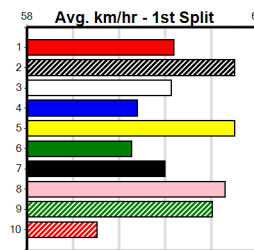

NAGAMBIE GUTTER CLEANING

Distance: 390m, Race Type: Mixed 6/7, Total Prizemoney: $2,925
1st: $1,950, 2nd: $600, 3rd: $300, 4th: $75

4

3:40PM

(VIC time)

Watchdog Tips:

Bet:

Form Box	Wgt	Dist	Track	Date	Time	BON	Margin	1st/2nd (Time)	PIR	Checked	Comment	WR	Split 1	S/P	Grade

GREEDY RICH [7]

BD Dog Feb-23 Sire: HIGH EARNER Dam: DEVEL SIXTEEN
Owner(s): Vi Alskar Hundar (SYN), A Lie, J Sharp
Winning Distances: < 300m (0) 300 - 399m (1) 400 - 499m (0) 500 - 599m (0) 600 - 699m (0) > 700m (0)
Winning Weights: 30.6(1)

1st (7)	30.6	390	WBL	R2	18-Nov-24	22.81	22.36	0.10L	NOAH DEAR (22.81)	M/22	.	.	.	8.86	$5.00 M
2nd (2)	30.2	425	BEN	R9	27-Nov-24	24.37	24.03	0.50L	POPPY RICK (24.33)	M/233	.	.	.	6.68	$9.80 T3-7
8th (7)	30.3	400	WGL	R3	10-Dec-24	23.55	22.39	15.00	MINH CINDY (22.55)	M/35	.	.	.	8.44	$7.00 7
8th (6)	30.1	425	BEN	R3	18-Dec-24	25.64	24.15	19.00	MR. FRANKIE LEE (24.32)	M/688	.	VO	.	6.70	$14.00 T3-7
7th (7)	30.2	390	WBL	R3	23-Dec-24	23.32	22.21	15.00	MINH CANDY (22.34)	M/87	.	.	.	9.16	$7.30 7
2nd (6)	30.0	390	WBL	R3	02-Jan-25	22.85	22.01	2.00L	MORAINÉ GRACE (22.72)	Q/22	.	.	.	8.84	$9.70 7
4th (1)	30.2	400	WGL	R9	09-Jan-25	22.95	22.59	2.75L	JACK'S ELATION (22.76)	M/33	.	.	.	8.46	$7.10 T3-7
4th (7)	30.3	390	WBL	R4	13-Jan-25	23.08	22.26	3.25L	OH SO BREE (22.86)	M/45	.	.	.	8.89	$5.40 7

Last 3 wins NOT included above

Trainer: Jason Sharp (Lara)

Box History

Bx	1st	2nd	3rd	4th	5th	6th	7th	8th
1								
2		1						
3				1				
4								
5								
6			2					1 1
7	1			1				1 1
8								

Prize Best $2260.00
Starts 10-1-3-0 FSH
Trk/Dts 0-0-0-0
APM 1788

GOT A HABIT (NSW)[7]

BK Dog Jun-23 Sire: BEAST UNLEASHED Dam: GOTTA BOUNCE
Owner(s): P Dooner
Winning Distances: < 300m (0) 300 - 399m (1) 400 - 499m (0) 500 - 599m (0) 600 - 699m (0) > 700m (0)
Winning Weights: 33.0(1)

1st (7)	33.0	390	SHP	R1	06-Jan-25	22.75	22.07	1.75L	ASSAULT STRIKE (22.86)	M/11	.	SW	.	8.51	$3.10 M

Last 3 wins NOT included above

Trainer: John McClelland (Jindera)

Box History

Bx	1st	2nd	3rd	4th	5th	6th	7th	8th
1								
2								
3								
4								
5								
6								
7	1							
8								

Prize Best $1680.00
Starts 22.75(7)-6/1/25 FSH
Trk/Dts 1-1-0-0
APM 1680

JOSH'S JET [7]

WBK Dog Nov-22 Sire: KOBLENZ Dam: NICKY NEO
Owner(s): G Dainton
Winning Distances: < 300m (0) 300 - 399m (0) 400 - 499m (1) 500 - 599m (0) 600 - 699m (0) > 700m (0)
Winning Weights: 34.1(1)

2nd (2)	33.9	390	SHP	R1	01-Nov-24	22.56	21.88	7.00L	REVITALISE (22.08)	M/54	.	.	.	8.59	$6.10 M
5th (4)	33.9	390	SHP	R1	11-Nov-24	23.13	21.77	9.00L	MARIONVALE KEV (22.53)	M/65	.	.	W	8.83	$1.90 M
2nd (8)	33.8	425	BEN	R1	15-Nov-24	24.47	23.97	6.50L	NIGEL DEVERE (24.05)	M/433	.	.	.	6.74	$2.30 M
1st (2)	34.1	450	SHP	R2	21-Nov-24	25.58	25.58	0.50L	BOGGY PUB (25.60)	M/111	.	SW	.	6.67	$1.30 T3-M
4th (3)	34.0	425	BEN	R3	03-Jan-25	24.34	23.56	8.50L	ATLAS ALIEN (23.76)	M/555	.	.	.	6.69	$7.30 X67
5th (1)	34.4	450	SHP	R10	06-Jan-25	26.05	25.15	9.50L	PAW OLLIE (25.40)	M/344	.	.	.	6.78	$3.90 X67

Last 3 wins NOT included above

Trainer: Glenn Dainton (Cosgrove South)

Box History

Bx	1st	2nd	3rd	4th	5th	6th	7th	8th
1								
2								
3								
4								
5								
6								
7								
8		1						

Prize Best $2115.00
Starts 22.56(2)-1/11/24 FSH
Trk/Dts 6-1-2-0
APM 1499