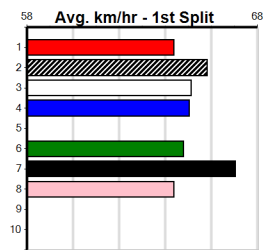

Distance: 390m, Race Type: Grade 5, Total Prizemoney: $2,925
1st: $1,950, 2nd: $600, 3rd: $300, 4th: $75

Watchdog Tips: ☐ ☐ ☐ ☐ ☐

Bet: ☐

Form	Box	Wgt	Dist	Track	Date	Time	BON	Margin	1st/2nd (Time)	PIR	Checked	Comment	WR	Split 1	S/P	Grade

1

PAW KATTIA (NSW)[5]

BD Bitch Nov-22 **Sire:** FERAL FRANKY **Dam:** DYNA WINTER **Trainer:** Tammy Kennedy-harris (Devon M)

Owner(s): L Harris

Winning Distances: < 300m (0) 300 - 399m (1) 400 - 499m (2) 500 - 599m (0) 600 - 699m (0) > 700m (0)

Winning Weights: 25.4(1) 26.3(1) 26.5(1)

5th (7)	26.0	435	SLE	R1	15-Dec-24	24.67	24.27	5.50L	BOTH SIDES (24.31)	M/545				5.32	$29.10	X67
3rd (1)	26.1	400	WGL	R10	19-Dec-24	23.02	22.68	5.00L	SODA DUKE (22.69)	Q/43				8.68	$2.40	6G
3rd (5)	26.3	435	SLE	R9	22-Dec-24	24.95	24.14	2.00L	WARRIOR JACK (24.82)	M/543				5.49	$9.50	6G
3rd (8)	26.0	400	GEL	R10	27-Dec-24	22.92	22.48	2.75L	LEVIATHAN (22.73)	M/64				8.74	$10.20	X67
1st (5)	26.5	390	SHP	R10	02-Jan-25	22.24	22.20	2.25L	QUEEN KATE (22.39)	Q/11				8.46	$2.80	T3-6
8th (6)	26.4	400	WGL	R12	07-Jan-25	23.78	22.55	12.00	ASTON IMAGE (22.95)	M/88				9.28	$7.80	5
4th (8)	26.6	425	BEN	R11	10-Jan-25	24.18	23.58	2.75L	MARAIS BALE (24.00)	M/445				6.65	$5.70	5NP
2nd (3)	26.8	400	WGL	R10	14-Jan-25	22.87	22.54	3.00L	SHANK'S PONY (22.67)	M/22		SW		8.63	$7.70	5

Last 3 wins NOT included above

1st (2)	25.4	400	GEL	R2	06-Sep-24	22.86	22.68	3.00L	MIKAELA'S JOY (23.06)	Q/11				8.56	$2.50	M
1st (7)	26.3	410	HOR	R9	09-Nov-24	23.52	22.98	0.75L	MORAINE GLORIA (23.57)	M/33				10.51	$2.30	7

Box History

Bx	1st	2nd	3rd	4th	5th	6th	7th	8th
1			3					
2	1	1	1			1		
3		1	2	1	1			
4			1			1		
5	1	1	1	1				1
6				1	2			1
7	1				1			
8			3	1				

Prize Best Starts Trk/Dts APM: $10580.00, 22.24(5)-2/1/25, 31-3-3-11, 5-1-0-3, 7330