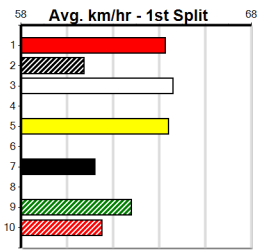

13 RACES TODAY

1
2:39PM

(VIC time)

Distance: 390m, Race Type: Maiden, Total Prizemoney: $2,535
1st: $1,680, 2nd: $520, 3rd: $260, 4th: $75

Watchdog Tips: ☐ ☐ ☐ ☐ ☐ **Bet:** ☐

Form	Box	Wgt	Dist	Track	Date	Time	BON	Margin	1st/2nd (Time)	PIR	Checked	Comment	WR	Split 1	S/P	Grade

1

POWDER DRY [M]
BK Dog Mar-23 Sire: BEAST UNLEASHED Dam: MINNIE BANJO
Owner(s): G Comans Trainer: John Caulfield (Pyramid Hill)
Winning Distances: < 300m (0) 300 - 399m (0) 400 - 499m (0) 500 - 599m (0) 600 - 699m (0) > 700m (0)
Winning Weights:

4th (4)	31.8	425	BEN	R1	15-Nov-24	24.95	23.97	13.00	NIGEL DEVERE (24.05)	M/344	.	.	.	6.69	$5.50	M
8th (3)	31.8	410	HOR	R1	10-Dec-24	25.09	23.06	24.00	THUNDERSTONE (23.45)	Q/37	.	.	W	10.51	$8.40	M
3rd (1)	32.1	425	BEN	R2	18-Dec-24	24.62	24.15	4.00L	ARCADIA BELLE (24.35)	S/223	.	.	.	6.55	$3.10	T3-M
2nd (6)	32.2	390	SHP	R2	23-Dec-24	22.88	22.17	2.50L	WESTERN FLAT (22.72)	M/22	.	.	.	8.53	$5.30	M
6th (6)	32.3	425	BEN	R3	27-Dec-24	25.27	23.73	15.00	PAW TORRIE (24.26)	S/866	.	.	.	6.75	$13.60	MH
4th (4)	32.7	425	BEN	R1	03-Jan-25	24.76	23.56	13.00	FIRST TRAIN OUT (23.89)	S/844	.	.	.	6.94	$30.20	M
2nd (5)	32.9	390	SHP	R3	09-Jan-25	22.24	22.20	0.75L	ZINZAN SAMMY (22.20)	M/22	.	.	.	8.54	$5.50	M

Last 3 wins NOT included above

Box History

Bx	1st	2nd	3rd	4th	5th	6th	7th	8th
1			1					
2								
3								1
4				2				
5		1						
6		1				1		
7								
8								

Prize Best	$1150.00
Starts	22.24(5)-9/1/25
Trk/Dts	7-0-2-1
APM	2-0-2-0
	1120

2

SHREK'S BROTHER [M]
BK Dog Feb-23 Sire: ANDY PALMER Dam: HOO GUR AFFAIR
Owner(s): M Hanke Trainer: Martin Hanke (Locksley)
Winning Distances: < 300m (0) 300 - 399m (0) 400 - 499m (0) 500 - 599m (0) 600 - 699m (0) > 700m (0)
Winning Weights:

8th (1)	31.4	525	MEP	R2	04-Dec-24	32.07	29.74	31.00	APPENZELL (29.92)	M/8888	.	.	V0	W	5.42	$30.00	MH
(-)	31.4	390	SHP		02-Jan-25	22.93		5.50L	Trial Cleared	M/33	.	.	3of4	.	.	.	.

Last 3 wins NOT included above

Box History

Bx	1st	2nd	3rd	4th	5th	6th	7th	8th
1								1
2								
3								
4								
5								
6								
7								
8								

Prize Best	$0.00
Starts	FSH
Trk/Dts	1-0-0-0
APM	0-0-0-0
	0

3

STARLIGHT GEMINI [M]
BD Bitch May-23 Sire: TOMMY SHELBY Dam: STARLIGHT AMY
Owner(s): Vi Alskar Hundar (SYN), A Lie, J Sharp Trainer: Jason Sharp (Lara)
Winning Distances: < 300m (0) 300 - 399m (0) 400 - 499m (0) 500 - 599m (0) 600 - 699m (0) > 700m (0)
Winning Weights:

8th (4)	21.6	400	GEL	R3	14-Jan-25	23.57	22.48	11.00	REIKO SURGE (22.86)	Q/76	.	.	.	8.69	$23.40	M

Last 3 wins NOT included above

Box History

Bx	1st	2nd	3rd	4th	5th	6th	7th	8th
1								
2								
3								
4								1
5								
6								
7								
8								

Prize Best	$0.00
Starts	FSH
Trk/Dts	1-0-0-0
APM	0-0-0-0
	0

4

LAMIA TAYA (NSW)[M]
RF Bitch Nov-22 Sire: AUSSIE INFRARED Dam: ICE GAMBLER
Owner(s): L Carbone Trainer: Lorenzo Carbone (Keilor Park)
Winning Distances: < 300m (0) 300 - 399m (0) 400 - 499m (0) 500 - 599m (0) 600 - 699m (0) > 700m (0)
Winning Weights:

Last 3 wins NOT included above

Box History

Bx	1st	2nd	3rd	4th	5th	6th	7th	8th
1								
2								
3								
4								
5								
6								
7								
8								

Prize Best	$0
Starts	FSH
Trk/Dts	0-0-0-0
APM	0-0-0-0
	0