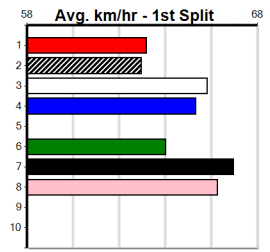

Distance: 450m, Race Type: Mixed 4/5, Total Prizemoney: $3,360
1st: $2,250, 2nd: $690, 3rd: $345, 4th: $75

Watchdog Tips: [ ] [ ] [ ] [ ] Bet: [ ]

Form Box Wgt Dist Track Date Time BON Margin 1st/2nd (Time) PIR Checked Comment W/R Split 1 S/P Grade

ARANDT ABOUT [5]
BK Dog Jun-21 Sire: BERNARDO Dam: ME BROS BAD
Owner(s): M Zammit
Winning Distances: < 300m (0) 300 - 399m (2) 400 - 499m (5) 500 - 599m (0) 600 - 699m (0) > 700m (0)
Winning Weights: 32.8(1) 33.2(2) 33.4(1) 33.7(2) 33.9(1)
7th (2) 33.7 450 BAL R8 20-Nov-24 26.03 25.27 9.50L ASTON WESTERN (25.37) M/677 . . . 6.75 $140.90 X45
2nd (7) 34.3 450 BAL R6 25-Nov-24 25.55 25.48 1.25L NORBIT (25.48) Q/113 . . . W 6.56 $2.20 T3-5
6th (2) 34.2 460 GEL R7 06-Dec-24 26.35 25.76 8.50L WHY I'M BROKE (25.76) S/755 . . . W 6.89 $24.60 5
6th (3) 34.1 450 BAL R11 11-Dec-24 25.89 24.92 8.00L KENSINGTON FLYER (25.36) M/566 . . . . 6.78 $23.80 5
8th (3) 34.3 485 HOR R8 27-Dec-24 28.21 27.22 15.00L CANYA JIVE (27.22) M/447 . . . . 6.77 $66.60 5
4th (4) 33.7 450 BAL R8 01-Jan-25 25.92 25.18 2.00L EAGLES FLY ALONE (25.78) M/456 . . . . 6.70 $12.80 5
3rd (2) 34.3 450 BAL R14 06-Jan-25 26.31 25.77 4.25L FLYING BESSIE (26.01) M/235 . . . . 6.73 $1.30 T3-5
1st (4) 33.9 450 BAL R7 13-Jan-25 25.53 25.23 1.00L URANO BALE (25.60) M/112 . . . . 6.63 $2.80 T3-5
Last 3 wins NOT included above
1st (8) 32.8 350 HVL R6 09-Feb-24 19.65 19.65 2.25L HELLBOY (19.80) M/3 . . . . 6.63 $4.00 T3-5
1st (3) 33.7 450 SHP R8 05-Sep-24 25.50 25.41 2.25L KERATIN (25.65) M/222 . . . SW 6.72 $9.00 T3-5
1st (7) 33.4 450 BAL R7 09-Oct-24 25.57 25.19 2.00L TADEN BALE (25.69) Q/111 . . . W 6.55 $3.20 5

Trainer: Max Zammit (Exford)
Box History
Bx 1st 2nd 3rd 4th 5th 6th 7th 8th
1 1 3 2 2 3 2 2
2 1 2 2 3 2 2 2
3 1 2 1 1 1 1 1
4 2 1 1 1 1 1 1
5 1 1 1 1 1 1 1
6 1 1 1 1 1 1 1
7 1 2 1 1 1 1 2
8 1 5 2 1 1 1 1
Prize Best $18395.00
Starts 25.50(3)-5/9/24
Trk/Dts 57-7-14-10
APM 1-1-0-0 5000