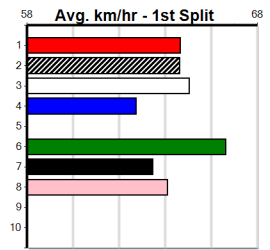

BYERS ELECTRICAL (2-4 WINS)

Distance: 450m, Race Type: Restricted Win, Total Prizemoney: $2,925
1st: $1,950, 2nd: $600, 3rd: $300, 4th: $75

Watchdog Tips: [ ] [ ] [ ] [ ] Bet: [ ]

1 GOLD HARADA (NSW)[6]
BEBD Dog Mar-22 Sire: GOOD ODDS HARADA Dam: ZIPPING CIA
Owner(s): PAW A COLD ONE (SYN), G Fullerton, N Fullerton, K Fullerton, D Fullerton, C Parish, J Rice, J Th
Trainer: Darryll Fullerton (Long Gully)

2 MOE PATTY [6]
RF Bitch Feb-22 Sire: FERNANDO BALE Dam: VAN NINDI
Owner(s): B Kinder
Trainer: Brenda Kinder (Girgarre)

3 QUEEN KIMETTO [5]
WBK Bitch Apr-23 Sire: ASTON KIMETTO Dam: QUEEN AMAROK
Owner(s): J Osborne
Trainer: Michelle Mallia (Avalon)

4 FOLLOW THE SUN [6]
BK Dog Feb-22 Sire: BERNARDO Dam: JUNIPER PEARL
Owner(s): B Mackie
Trainer: Brett Mackie (Tooradin)

5 *** VACANT BOX ***
Sire: Dam:
Owner(s):
Trainer:
Winning Distances: < 300m (0) 300 - 399m (0) 400 - 499m (0) 500 - 599m (0) 600 - 699m (0) > 700m (0)
Winning Weights: