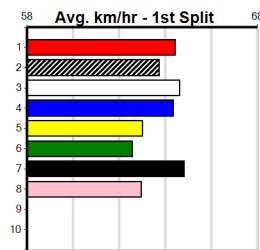

SHEPPARTON RACE 13

Distance: 390m, Race Type: Grade 5, Total Prizemoney: $2,925
1st: $1,950, 2nd: $600, 3rd: $300, 4th: $75

Watchdog Tips: [ ] [ ] [ ] [ ] Bet: [ ]

Form Box Wgt Dist Track Date Time BON Margin 1st/2nd (Time) PIR Checked Comment W/R Split 1 S/P Grade
WAS HE SLOW [5]
BK Dog Jun-22 Sire: STAGGER Dam: ESPRESSO ECLIPSE Trainer: Bernard Groom (Longwood)
Owner(s): A Groom
Winning Distances: < 300m (0) 300 - 399m (3) 400 - 499m (0) 500 - 599m (0) 600 - 699m (0) > 700m (0)
Winning Weights: 35.2(1) 35.5(1) 35.6(1)
5th (3) 36.1 390 SHP R1 27-May-24 23.13 21.84 14.00 FINANCIAL NEWS (22.20) M/45 . . . . . 8.73 $15.40 M
3rd (7) 35.1 390 SHP R1 08-Jul-24 22.71 22.00 3.25L MORAIN LILLY (22.49) M/22 . . . . . 8.69 $11.50 M
7th (1) 35.0 390 SHP R2 25-Jul-24 23.24 22.20 8.00L DOOKIE GIBLET (22.68) M/87 . . . . . 9.08 $4.10 T3-M
5th (8) 35.3 390 SHP R2 14-Nov-24 23.30 22.08 14.00 LADY HALIME (22.38) S/65 . . . . . 8.83 $2.70 M
5th (2) 35.1 390 SHP R9 21-Nov-24 22.83 22.13 1.75L SUGAR SHINE (22.71) M/33 . . . . . 8.75 $9.60 T3-M
1st (2) 35.2 390 SHP R2 28-Nov-24 22.55 22.30 7.00L SO ANGELIC (23.01) M/11 . . . SW . 8.54 $4.00 M
1st (2) 35.6 390 SHP R10 19-Dec-24 22.39 22.10 2.50L ROCKLANDS IMPALA (22.56) Q/11 . . . SW . 8.48 $2.90 7
1st (8) 35.5 390 SHP R13 09-Jan-25 22.58 22.20 0.50L REGAL PHONIC (22.60) M/11 . . . . . 8.56 $2.20 6G
Last 3 wins NOT included above
Box History
Prize Best $3260.00
Starts 22.39(2)-19/12/24
Trk/Dts 8-3-0-1
APM 8-3-0-1 2852

INTEX BALE (NSW)[5]
BK Bitch Nov-21 Sire: DYNA VILLA Dam: HADEEL BALE Trainer: Luke Harris (Devon Meadows)
Owner(s): L Harris
Winning Distances: < 300m (0) 300 - 399m (1) 400 - 499m (7) 500 - 599m (0) 600 - 699m (0) > 700m (0)
Winning Weights: 27.5(1) 27.6(3) 27.7(2) 28.0(1) 28.1(1)
4th (7) 27.7 435 SLE R6 27-Oct-24 24.72 24.09 7.00L DR. UNITED (24.24) S/654 . . . . . 5.36 $5.20 5H
7th (3) 27.7 435 SLE R11 03-Nov-24 25.12 24.26 10.00 ALL JAZZ (24.43) M/666 . . . . . 5.44 $4.40 5
3rd (8) 27.5 425 BEN R8 08-Nov-24 24.08 23.76 4.00L POWER OUT (23.81) M/454 . . . . . 6.73 $20.60 X45
7th (1) 27.2 400 WGL R11 03-Dec-24 23.22 22.49 2.75L MISTY AMY (23.03) M/777 . . . . . 8.62 $1.80 5
7th (5) 27.8 460 WGL R6 10-Dec-24 26.35 25.63 5.00L SODA APACHE (26.01) M/433 . . . . . 6.62 $12.00 5
7th (4) 27.7 390 WBL R2 28-Dec-24 22.66 22.02 8.50L GROVER BALE (22.08) M/65 . . . V7 . 8.93 $4.10 5
5th (2) 28.6 390 BAL R12 08-Jan-25 22.37 21.88 6.50L MAKE THE CUT (21.92) Q/44 . . . . . 8.47 $8.50 X45
5th (6) 29.1 390 SHP R12 11-Jan-25 22.70 22.09 9.00L ALFIE ABALONE (22.09) M/35 . . . . . 8.64 $3.70 5
Last 3 wins NOT included above
Box History
Prize Best $24230.00
Starts 22.12(4)-19/8/24
Trk/Dts 56-8-12-7
APM 4-0-2-0 6053