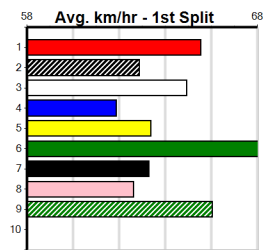

Distance: 390m, Race Type: Grade 6, Total Prizemoney: $2,925
1st: $1,950, 2nd: $600, 3rd: $300, 4th: $75

9
5:19PM
(VIC time)

Watchdog Tips: ☐ ☐ ☐ ☐ ☐ Bet:

1

SPIRITED OLIVER [6]
BDW Dog Jan-23 Sire: ASTON RUPEE Dam: WHITE CYNDER
Owner(s): S Davis Trainer: Aaron Debattista (Toolleen)
Winning Distances: < 300m (0) 300 - 399m (1) 400 - 499m (1) 500 - 599m (0) 600 - 699m (0) > 700m (0)
ENG BEN 2025-01-17
Winning Weights: 30.6(1) 31.0(1)

2nd (1)	30.8	390	SHP	R10	01-Nov-24	22.61	21.88	4.75L HAPPY BUDDHA (22.29)	M/2	. . . . .	8.54	$2.80	X67
3rd (6)	31.0	425	BEN	R1	08-Nov-24	24.39	23.76	3.75L REPRESENT (24.13)	M/112	. . . . .	6.58	$16.80	X67
1st (7)	31.0	425	BEN	R10	15-Nov-24	24.05	23.97	1.00L MISS PATSY (24.10)	M/111	. . . . .	6.54	$4.40	X67
3rd (1)	31.5	425	BEN	R9	22-Nov-24	24.52	23.58	3.00L ARI GOLD (24.32)	M/111	. . . . .	6.64	$3.40	RW
F (7)	31.2	425	BEN	R10	29-Nov-24	0.00	23.63	. MISS PATSY (23.87)	M/688	. . . . .	6.67	$9.80	6G
3rd (7)	31.6	425	BEN	R9	20-Dec-24	24.08	23.75	4.75L RUSSIAN RACCOON (23.75)	M/222	. . . . .	6.51	$8.50	6G
2nd (7)	31.3	425	BEN	R3	03-Jan-25	24.14	23.56	5.50L ATLAS ALIEN (23.76)	M/122	. . . . .	6.61	$3.60	X67
2nd (8)	31.5	425	BEN	R2	10-Jan-25	24.06	23.58	3.00L GUNAI HURRICANE (23.86)	M/122	. . . . .	6.51	$4.90	X67

Last 3 wins NOT included above

1st (3)	30.6	390	SHP	R1	16-Sep-24	22.54	22.08	0.50L LUCKY LISA (22.57)	M/11	. . . . .	8.45	$5.00	M

Box History

Bx	1st	2nd	3rd	4th	5th	6th	7th	8th
1	1	1	1					
2								1
3	1							
4			1					
5								
6		1	1					
7	1	2	1					
8		1						

Prize Best Starts Trk/Dts APM: $7830.00, 22.34(7)-28/10/24, 13-2-5-4, 6-1-3-1, 5022

2

PEGASUS BALE [6]
BD Dog Jul-22 Sire: FERAL FRANKY Dam: QUAIL BALE
Owner(s): L Harris Trainer: Tammy Kennedy-harris (Devon M)
Winning Distances: < 300m (0) 300 - 399m (2) 400 - 499m (0) 500 - 599m (0) 600 - 699m (0) > 700m (0)
Winning Weights: 35.7(1) 36.2(1)

7th (1)	37.0	390	BAL	R4	06-Nov-24	23.13	21.76	12.00 PAW WHITLEY (22.34)	M/67	. . . . .	8.60	$7.90	X67
4th (3)	37.3	400	GEL	R9	15-Nov-24	23.39	22.35	11.00 JUMBUK DENNIS (22.64)	M/32	. . . . .	8.54	$5.80	X67
ST (-)	36.9	400	WGL		10-Dec-24	23.34		2.50L Trial Cleared	M/22	. . . . .			ST
6th (8)	36.1	390	SHP	R2	21-Dec-24	22.72	22.17	7.00L FOUR PIES SAINT (22.25)	S/64	. . . . .	8.62	$7.10	7
1st (4)	35.7	390	WBL	R9	26-Dec-24	22.35	21.98	2.50L MADDY GIBLET (22.51)	M/31	. . . . .	8.77	$17.00	7
8th (4)	36.1	390	SHP	R2	06-Jan-25	23.16	22.07	6.00L JOE THE GOOSE (22.77)	M/66	. . . . .	8.70	$3.80	X67
4th (1)	36.5	390	SHP	R10	11-Jan-25	22.71	22.09	8.50L SHOCK AND AWE (22.14)	M/33	. . . . .	8.69	$8.70	RW
4th (4)	36.5	390	BAL	R1	15-Jan-25	23.06	21.99	8.50L SUNNY BOY (22.47)	S/64	. . . . .	8.96	$13.50	X67

Last 3 wins NOT included above

1st (6)	36.2	390	BAL	R1	18-Sep-24	22.46	21.78	3.00L RADIATION BAND (22.66)	M/11	. . . . .	8.57	$8.50	M

Box History

Bx	1st	2nd	3rd	4th	5th	6th	7th	8th
1			1	1				1
2								
3					1			
4	1	1	1	1				2
5				1				
6	1	1						
7								
8		1				1		

Prize Best Starts Trk/Dts APM: $5225.00, 22.71(1)-11/1/25, 14-2-3-1, 3-0-0-0, 3814