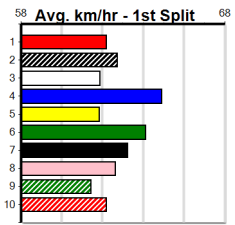

ENG SLE 2025-01-24

Sale

11

8:47PM

(VIC time)

ROSEDALE BOTTLE SHOP

Distance: 435m, Race Type: Grade 5, Total Prizemoney: \$2,925
1st: \$1,950, 2nd: \$600, 3rd: \$300, 4th: \$75

Watchdog Tips: 0 0 0 0 Bet: .