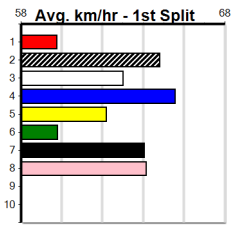

Sale

BEDGOODS TRANSPORT

Distance: 510m, Race Type: Grade 5, Total Prizemoney: $3,340
1st: $2,230, 2nd: $690, 3rd: $345, 4th: $75

7

7:37PM
(VIC time)

Watchdog Tips: **0 0 0 0** Bet: **0**