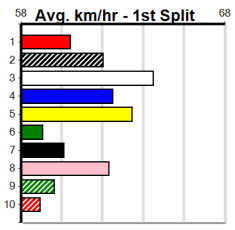

Sale

12
9:08PM
(VIC time)

ED FOUNTAIN REMOVALS

Distance: 435m, Race Type: Grade 5, Total Prizemoney: $2,925
1st: $1,950, 2nd: $600, 3rd: $300, 4th: $75

Watchdog Tips: **0 0 0 0** Bet: .