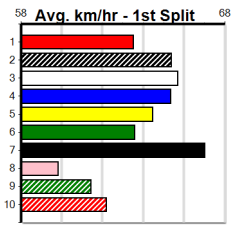

Sale

AG WAREHOUSE MAFFRA

Distance: 435m, Race Type: Mixed 4/5, Total Prizemoney: $3,360
1st: $2,250, 2nd: $690, 3rd: $345, 4th: $75

6

7:19PM
(VIC time)

Watchdog Tips: **0 0 0 0** Bet: **0**