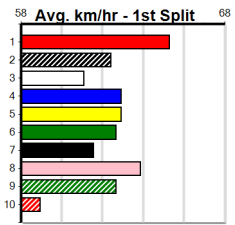

10 * NO RESERVE *****
 Trainer:
 Owner(s):

1	2	3	4	5	6	7	8
1	2	3	4	5	6	7	8
Prize							
Best							
Starts							
Trk/Dst							
APM							

Sale

10
8:27PM
(VIC time)

COWWARR QUARRIES

Distance: 435m, Race Type: Grade 5, Total Prizemoney: \$2,925
1st: \$1,950, 2nd: \$600, 3rd: \$300, 4th: \$75