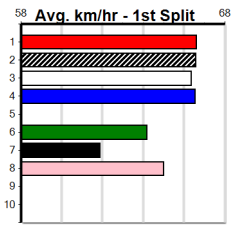

Sale

GRV DISTANCE RACING

Distance: 640m, Race Type: Special Event, Total Prizemoney: $4,445
1st: $2,990, 2nd: $920, 3rd: $460, 4th: $75

5
6:59PM
(VIC time)

Watchdog Tips: 0 0 0 0 **Bet:** .