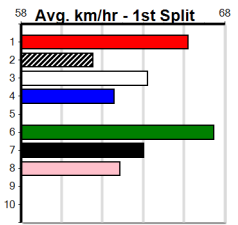

Sale

HAPPY BIRTHDAY CLAUDIO SEGAFREDO

Distance: 510m, Race Type: Mixed 4/5, Total Prizemoney: \$3,875
1st: \$2,600, 2nd: \$800, 3rd: \$400, 4th: \$75

8

7:52PM

(VIC time)

Watchdog Tips:

0 0 0 0