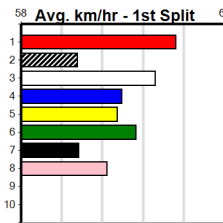

Sale

BROWN WIGG

Distance: 510m, Race Type: Mixed 6/7, Total Prizemoney: $3,340
1st: $2,230, 2nd: $690, 3rd: $345, 4th: $75

4

6:44PM
(VIC time)

Watchdog Tips: **0 0 0 0** Bet: **0**