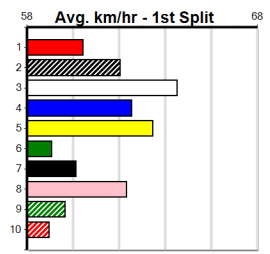

Sale
12
9:08PM
(VIC time)

ED FOUNTAIN REMOVALS

Distance: 435m, Race Type: Grade 5, Total Prizemoney: $2,925
1st: $1,950, 2nd: $600, 3rd: $300, 4th: $75

Watchdog Tips: ☐ ☐ ☐ ☐ ☐

Bet: ☐

Form Box Wgt Dist Track Date Time BON Margin 1st/2nd (Time) PIR Checked Comment W/R Split 1 S/P Grade

DR. BROOKLYNN [5]
BK Bitch Jun-20 Sire: BERNARDO Dam: DR. CADENZA
Owner(s): DOCTORS KENNELS (SYN), J McMahon, J Gill Trainer: Kimberley McMahon (Giffard Wes)
Winning Distances: < 300m (0) 300 - 399m (1) 400 - 499m (2) 500 - 599m (3) 600 - 699m (0) > 700m (0)
Winning Weights: 30.5(1) 30.6(1) 30.9(2) 32.2(1) 32.6(1)

1st	2nd	3rd	4th	5th	6th	7th	8th
1st (8) 30.9 435 SLE R7 05-Nov-24 24.95 24.54 0.50L JAMS NIMBLE (24.98) M/532 . . . . . 5.42 $10.20 T3-5							
2nd (4) 30.6 435 SLE R7 13-Nov-24 25.10 24.42 3.25L ASHLEY HOOK (24.89) M/533 . . . SW . 5.39 $12.30 T3-5							
6th (6) 30.4 460 WGL R6 21-Nov-24 26.59 25.98 3.5L TEDDY BOX (26.34) Q/344 . . . . . 6.70 $9.80 T3-5							
3rd (5) 30.5 435 SLE R6 04-Dec-24 24.95 24.43 7.50L DR. HAROLD (24.43) M/833 . . . . . 5.42 $47.00 T3-5							
8th (7) 31.1 435 SLE R12 15-Dec-24 24.95 24.27 5.50L DR. HAROLD (24.57) S/888 . . . . . 5.58 $47.30 5							
5th (2) 31.3 435 SLE R9 18-Dec-24 25.06 24.38 2.50L UNLEASH ZAC (24.88) M/665 . . . . . 5.44 $29.90 T3-5							
5th (1) 31.2 435 SLE R7 01-Jan-25 25.28 24.63 9.50L BANK ROBBER (24.63) S/777 . . . . . 5.84 $20.90 T3-5							
3rd (3) 30.9 435 SLE R7 08-Jan-25 25.10 24.66 2.75L SODA HAWK (24.92) M/854 . . . . . 5.46 $27.80 5							

Last 3 wins NOT included above

1st	2nd	3rd	4th	5th	6th	7th	8th
1st (2) 32.6 500 TRA R6 25-Nov-22 28.16 27.94 2.25L HONEY DOUBLE ONE (28.31) S/644 . . . SW . 9.34 $23.70 RW							
1st (2) 30.6 510 SLE R8 22-May-24 29.27 29.10 3.00L KID CARNAGE (29.48) Q/111 . . . SW . 9.27 $6.90 5							
1st (3) 30.9 510 SLE R5 26-Jun-24 29.00 28.71 4.50L ULTIMATE JEWEL (29.30) Q/111 . . . SW . 9.11 $43.50 5							

Box History

Bx	1st	2nd	3rd	4th	5th	6th	7th	8th
1	1	2				8	3	1
2	2	3	5	1	1	2	1	1
3	1		3	1	2	1	1	1
4		2	4	3	1	1	3	4
5	1	1	3	3			1	1
6			3	3		5	2	
7		1	1	1	6	2		2
8	1			3	2	2	3	

Prize Best Starts Trk/Dts APM $23213.57 24.70(2)-3/1/24 108-6-9-19 25-1-3-6 2602