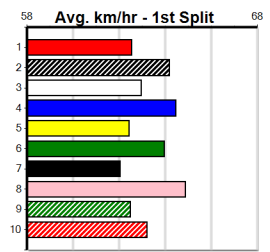

Sale

3

6:24PM

(VIC time)

THE BERRY DAIRY

Distance: 435m, Race Type: Mixed 6/7, Total Prizemoney: $2,925
1st: $1,950, 2nd: $600, 3rd: $300, 4th: $75

Watchdog Tips:

Bet:

Form Box	Wgt	Dist	Track	Date	Time	BON	Margin	1st/2nd (Time)	PIR	Checked	Comment	WR	Split 1	S/P	Grade

CATCH DOT [7]

BK Bitch Oct-22 Sire: CATCH THE THIEF Dam: SOMERTON MAY

Trainer: Dawn Johnston (Toongabbie)

Owner(s): R Roberts

Winning Distances: < 300m (0) 300 - 399m (0) 400 - 499m (1) 500 - 599m (0) 600 - 699m (0) > 700m (0)

Winning Weights: 27.1(1)

8th (4)	27.7	435	SLE	R1	16-Oct-24	25.81	24.34	17.00	ASTON PAYCHECK (24.69)	M/577			5.34	$9.60	M
1st (5)	27.1	435	SLE	R1	05-Nov-24	25.40	24.54	1.5L	SAINT PADDY (25.50)	M/111			5.29	$1.70	T3-M
6th (8)	27.2	435	SLE	R9	13-Nov-24	25.90	24.42	8.00L	LOUD LOUIE (25.35)	M/155			5.34	$7.90	T3-7
5= (4)	27.2	435	SLE	R10	27-Nov-24	25.41	24.44	5.50L	TERRORISING TOM (25.05)	M/545			5.41	$31.20	7
2nd (3)	27.3	435	SLE	R2	04-Dec-24	25.10	24.43	5.00L	DR. ANNE (24.76)	M/222			5.31	$18.60	T3-7
8th (6)	27.2	400	WGL	R9	19-Dec-24	23.75	22.68	16.00	MY COOL BREEZE (22.70)	M/77			8.90	$23.90	7
2nd (1)	28.0	435	SLE	R4	01-Jan-25	25.11	24.63	0.50L	BEST DRESSED (25.08)	Q/111		V0	5.25	$6.50	T3-7
4th (2)	27.6	435	SLE	R3	08-Jan-25	25.73	24.66	9.50L	PETITE BEAST (25.07)	M/324			5.31	$6.90	7

Last 3 wins NOT included above

Box History

Bx	1st	2nd	3rd	4th	5th	6th	7th	8th
1								
2								
3		1						
4								
5	1							1
6								1
7								
8						1		

Prize Best $1690.00
Starts 25.10(3)-4/12/24
Trk/Dts 9-1-2-0
APM 8-1-2-0
1226

WITCH OF NOVA [6]

BD Bitch Mar-23 Sire: FERNANDO BALE Dam: NOVA WILLOW

Trainer: Robert Camilleri (Lara)

Owner(s): J Galea

Winning Distances: < 300m (0) 300 - 399m (2) 400 - 499m (0) 500 - 599m (0) 600 - 699m (0) > 700m (0)

Winning Weights: 26.2(2)

5th (6)	25.8	390	WBL	R1	04-Dec-24	23.62	22.03	16.00	PAW JENNEKE (22.56)	M/44			8.97	$8.10	M
3rd (4)	25.9	300	HVL	R1	12-Dec-24	17.53	16.63	2.75L	NOVA MIA (17.35)	M/5			4.15	$7.50	M
1st (2)	26.2	300	HVL	R1	20-Dec-24	16.95	16.81	2.25L	ASTON CROWN (17.11)	M/2			4.03	$9.50	T3-M
1st (7)	26.2	390	WBL	R10	26-Dec-24	22.32	21.98	1.75L	MORAIN GRACE (22.43)	M/21			8.80	$3.70	7
2nd (4)	26.2	410	HOR	R5	31-Dec-24	23.65	23.29	5.50L	LEONESSA (23.29)	M/33			10.51	$14.40	X67
5th (5)	26.4	410	HOR	R10	06-Jan-25	23.87	22.89	6.00L	RELEASED (23.49)	M/76			10.81	$5.10	6G
2nd (7)	26.6	390	BAL	R1	15-Jan-25	22.71	21.99	3.5L	SUNNY BOY (22.47)	M/43			8.71	$6.00	X67

Last 3 wins NOT included above

Box History

Bx	1st	2nd	3rd	4th	5th	6th	7th	8th
1								
2	1							
3								
4		1	1					
5						1		
6						1		
7	1	1						
8								

Prize Best $4410.00
Starts FSH
Trk/Dts 7-2-2-1
APM 0-0-0-0
4158

SONGKRAN (NSW)[7]

BK Dog May-22 Sire: FLYING RICCIARDO Dam: SHE'S ESPERANZA

Trainer: Adrian Nuttall (Woodside)

Owner(s): L Cardillo

Winning Distances: < 300m (0) 300 - 399m (0) 400 - 499m (1) 500 - 599m (0) 600 - 699m (0) > 700m (0)

Winning Weights: 30.5(1)