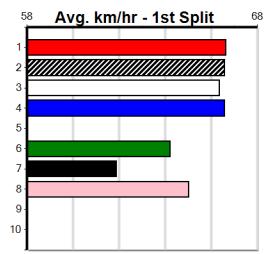

Sale
5
6:59PM
(VIC time)

GRV DISTANCE RACING

Distance: 640m, Race Type: Special Event, Total Prizemoney: $4,445
1st: $2,990, 2nd: $920, 3rd: $460, 4th: $75

Watchdog Tips: ☐ ☐ ☐ ☐ ☐

Bet:

1

EXCAVATOR TICKET [5]

BK Dog Apr-21 Sire: HOOKED ON SCOTCH Dam: TINDERELLA

Owner(s): L Fulford

Trainer: Corey Fulford (Maffra)

Winning Distances: < 300m (0) 300 - 399m (0) 400 - 499m (3) 500 - 599m (2) 600 - 699m (1) > 700m (2)

Winning Weights: 32.4(1) 32.8(1) 33.1(1) 33.2(1) 33.4(1) 33.5(3)

Pl	Box	Dist	Track	Date	Time	BON	Margin	1st/2nd (Time)	PIR	Checked	Comment	WR	Split 1	S/P	Grade
4th	(7)	32.1	715 SAN	R3	11-Jul-24	42.43	42.04	6.00L FIRE CHAMBER (42.04)	M/4444	.	.	.	6.28	$15.20	5
6th	(3)	32.5	640 SLE	R8	21-Jul-24	37.37	36.43	14.00 IRON ATLAS (36.43)	M/7878	.	.	.	6.30	$29.50	S
5th	(4)	33.9	640 SLE	R8	15-Dec-24	36.75	36.54	3.00L SUNNYSIDE JO (36.54)	Q/6455	.	.	.	6.30	$57.10	S
5th	(8)	34.0	640 SLE	R7	20-Dec-24	36.85	36.19	9.50L CANYA ALL CLASS (36.19)	S/8778	.	.	.	6.36	$116.20	SH
5th	(5)	33.5	730 MEA	R9	28-Dec-24	43.79	43.36	6.50L HENRY INTENTION (43.36)	M/4556	.	.	.	5.09	$45.10	X45
3rd	(6)	33.8	640 SLE	R8	05-Jan-25	36.96	36.83	2.00L DOUBLE DENIM (36.83)	M/6454	.	.	.	6.38	$11.10	5
5th	(8)	33.6	715 SAN	R8	09-Jan-25	42.27	41.75	7.50L CASHING OUT (41.75)	M/5555	.	.	.	6.43	$27.00	5
3rd	(4)	33.4	715 SAN	R4	16-Jan-25	42.54	41.98	8.00L GROOVEBIRD (41.98)	M/5653	.	.	.	6.34	$27.90	X45

Last 3 wins NOT included above

1st	(6)	33.5	715 SAN	R10	09-May-24	42.38	42.38	1.25L EXPLODED (42.46)	M/8662	.	SW	.	6.41	$78.40	X45
1st	(1)	33.5	640 SLE	R6	16-Jun-24	37.09	37.09	1.25L FIRE CHAMBER (37.17)	M/5322	.	SW	.	6.30	$7.80	X45
1st	(6)	32.8	730 MEP	R4	03-Jul-24	43.54	43.54	2.75L VEGA BLACK (43.73)	M/3331	.	SW	.	5.11	$1.70	S

Box History

Box	1st	2nd	3rd	4th	5th	6th	7th	8th
1	1	1	3					
2	2	3	1	2	2			
3		2	1	1	5	3	1	
4	1	5	3		4			
5		1	1	2	4			
6	2	1	2	1	1		2	
7	2				2	5	1	2
8			2	1	2		1	

Prize Best Starts Trk/Dts APM: $45908.21, 36.75(4)-15/12/24, 78-8-13-13, 14-1-3-4, 5956