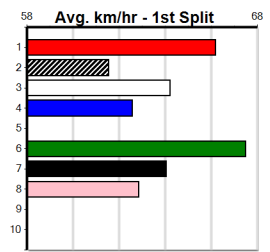

Sale
8
7:52PM
(VIC time)

HAPPY BIRTHDAY CLAUDIO SEGAFREDO

Distance: 510m, Race Type: Mixed 4/5, Total Prizemoney: $3,875
1st: $2,600, 2nd: $800, 3rd: $400, 4th: $75

Watchdog Tips: ☐ ☐ ☐ ☐ ☐

Bet:

1
2

Form Box	Wgt	Dist	Track	Date	Time	BON	Margin	1st/2nd (Time)	PIR	Checked	Comment	WR	Split 1	S/P	Grade
DONITA BALE (NSW)[5]															
BEED		Bitch		Dec-21		Sire: FERAL FRANKY			Dam: ZELZER ALLEN						
Owner(s): B Wheeler															
Trainer: Robert Camilleri (Lara)															
Winning Distances: < 300m (0) 300 - 399m (4) 400 - 499m (5) 500 - 599m (0) 600 - 699m (0) > 700m (0)															
Winning Weights: 26.4(1) 27.1(2) 27.2(1) 27.3(3) 27.5(1) 28.0(1)															
7th (7)	28.3	390	BAL	R10	20-Nov-24	22.58	21.84	11.00	FLYING MUFFIN (21.84)	M/67	.	.	8.54	$10.10	5
3rd (3)	28.2	485	HOR	R6	26-Nov-24	27.36	27.19	2.25L	TAMMY MCIVOR (27.21)	Q/111	.	.	6.64	$5.00	5
1st (4)	28.0	485	HOR	R8	07-Dec-24	27.54	27.54	1.25L	SAINT TAY (27.63)	Q/111	.	.	6.63	$2.80	5
3rd (7)	28.0	450	BAL	R6	11-Dec-24	25.35	24.92	6.50L	AEROPLANE MODE (24.92)	M/555	.	SW	6.72	$19.80	5
5th (3)	28.2	450	WBL	R8	19-Dec-24	25.45	24.81	9.50L	URIEL BALE (24.81)	M/555	.	.	6.66	$14.50	X45
3rd (3)	28.2	450	WBL	R6	28-Dec-24	25.47	25.17	2.00L	GOT A PULSE (25.34)	M/443	.	.	6.78	$5.90	5
3rd (7)	28.4	500	BEN	R5	10-Jan-25	28.22	28.10	1.75L	LEROY'S GIRL (28.10)	M/333	.	.	6.67	$3.70	5
2nd (1)	28.4	450	WBL	R9	16-Jan-25	25.67	25.14	3.00L	ASPERITAS (25.46)	M/333	.	.	6.64	$1.40	5
Last 3 wins NOT included above															
1st (4)	27.3	395	TRA	R5	05-Jul-24	21.90	21.86	5.00L	QUENARA BALE (22.24)	M/211	.	SW	3.77	$6.40	5
1st (6)	27.2	390	WBL	R9	25-Jul-24	22.11	22.11	5.50L	CORTEZ BALE (22.46)	Q/11	.	.	8.64	$4.50	5
1st (4)	27.3	410	HOR	R9	19-Aug-24	22.97	22.84	4.50L	BLACK COMPASS (23.27)	M/11	.	.	10.27	$5.50	X45

Bx	1st	2nd	3rd	4th	5th	6th	7th	8th
1	1	2	1	1				
2	2	2	1	1	4			
3		1	3	1				
4	4	2	1	1	2	1	1	
5		1	1	1				
6	1							1
7		1	3	1			3	
8	1	1	1	1				

Prize	$26440.63
Best Starts	28.93(5)-14/4/24
Trk/Dts	44-9-9-9
APM	1-0-0-0
	9028