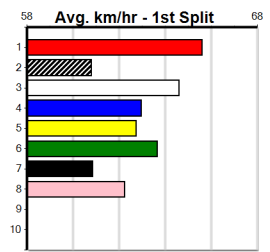

Sale

4

6:44PM

(VIC time)

BROWN WIGG

Distance: 510m, Race Type: Mixed 6/7, Total Prizemoney: $3,340
1st: $2,230, 2nd: $690, 3rd: $345, 4th: $75

Watchdog Tips:

Bet:

Form	Box	Wgt	Dist	Track	Date	Time	BON	Margin	1st/2nd (Time)	PIR	Checked	Comment	WR	Split 1	S/P	Grade

1

TURN THE TIDE (QLD)[7]
BK Bitch Feb-22 Sire: FERNANDO BALE Dam: SEQUANA
Owner(s): J Galea
Winning Distances: < 300m (0) 300 - 399m (0) 400 - 499m (1) 500 - 599m (0) 600 - 699m (0) > 700m (0)
Winning Weights: 28.2(1)

2nd (2)	28.0	410	HOR	R1	23-Dec-24	23.76	23.13	1.25L	PANADERO RUBY (23.68)	Q/22				10.49	$2.40	M
1st (5)	28.2	410	HOR	R1	27-Dec-24	23.67	23.28	8.00L	MAJOR MISTAKE (24.20)	M/11				10.67	$2.90	M
3rd (5)	28.3	525	MEP	R9	01-Jan-25	30.58	29.85	6.00L	POCKET MOUSE (30.17)	M/2333				5.24	$15.20	X67
8th (7)	28.2	510	SLE	R3	05-Jan-25	30.06	28.88	17.00	PAW FARINA (28.88)	M/688				9.40	$7.80	X67
5th (2)	28.0	510	SLE	R5	12-Jan-25	29.54	28.73	8.00L	ROYAL MAGPIE (28.99)	M/555				9.39	$12.90	X67

Last 3 wins NOT included above

Box History

Bx	1st	2nd	3rd	4th	5th	6th	7th	8th
1								
2	1				1			
3								
4								
5	1		1					
6								
7								1
8								

Prize Best Starts Trk/Dts APM
$2545.00
29.54(2)-12/1/25
5-1-1-1
2-0-0-0
2441

2

CHANCE O'LEARY [7]
BD Bitch Jan-22 Sire: FERNANDO BALE Dam: VICKI'S QUEEN
Owner(s): G Tambakis
Winning Distances: < 300m (0) 300 - 399m (0) 400 - 499m (1) 500 - 599m (0) 600 - 699m (0) > 700m (0)
Winning Weights: 25.4(1)

5th (7)	25.2	435	SLE	R4	27-Nov-24	25.20	24.44	10.00	DERMOTT ROSE (24.50)	M/344		SW		5.41	$1.80	M
7th (7)	25.2	460	WGL	R3	03-Dec-24	27.01	25.95	8.50L	NOT OUR FAULT (26.42)	M/887				7.03	$13.30	M
6th (5)	25.4	435	SLE	R1	11-Dec-24	25.96	24.66	9.00L	OMAN'S TREASURE (25.35)	M/888				5.68	$8.40	M
1st (8)	25.4	435	SLE	R1	15-Jan-25	24.57	24.57	1.75L	PAW QUEBEC (24.69)	Q/111		SW		5.30	$20.00	T3-M

Last 3 wins NOT included above

Box History

Bx	1st	2nd	3rd	4th	5th	6th	7th	8th
1								
2								
3								
4								
5						1		
6								
7					1		1	
8	1							

Prize Best Starts Trk/Dts APM
$1000.00
FSTD
4-1-0-0
0-0-0-0
1000

3

ZIPPING DIEGO (NSW)[7]
BK Bitch Dec-22 Sire: ASTON RUPEE Dam: ZIPPING MAGDA
Owner(s): Hallinan Hallinan (SYN), M Hallinan, F Hallinan
Winning Distances: < 300m (0) 300 - 399m (0) 400 - 499m (1) 500 - 599m (0) 600 - 699m (0) > 700m (0)
Winning Weights: 28.8(1)

2nd (1)	29.0	435	SLE	R9	09-Oct-24	24.66	24.13	1.00L	MAKE IT POP (24.61)	M/222				5.37	$7.10	X67
2nd (6)	29.0	410	HOR	R2	15-Oct-24	23.41	22.86	0.75L	MEAN PEACE (23.36)	M/22				10.36	$6.80	X67
5th (2)	29.7	515	SAN	R1	24-Oct-24	30.45	29.13	11.00	PIA BELLA (29.68)	S/8555				5.40	$10.10	X67
5th (6)	30.2	450	BAL	R3	20-Nov-24	26.33	25.27	9.50L	FEROCIOUS QUEEN (25.67)	M/564				6.67	$6.10	X67
7th (3)	29.8	410	HOR	R4	07-Dec-24	24.43	23.34	13.00	SOLAR JESSIE (23.59)	M/67				10.78	$2.40	7
F (6)	29.6	435	SLE	R4	29-Dec-24	0.00	24.09		MR. THOMAS (24.27)	M/7		VO		5.40	$12.50	RW
7th (4)	29.8	390	WBL	R3	09-Jan-25	22.54	21.75	10.00	MAGIC MILEY (21.88)	M/56				8.84	$4.60	X67
3rd (3)	29.9	510	SLE	R5	15-Jan-25	29.30	29.03	4.00L	IF ONLY (29.03)	M/111				9.26	$4.60	T3-RW

Last 3 wins NOT included above

1st (4)	28.8	410	HOR	R1	05-Oct-24	23.87	23.32	2.25L	MINI BREW (24.02)	Q/21				10.58	$1.70	M

Box History

Bx	1st	2nd	3rd	4th	5th	6th	7th	8th
1		2						
2								
3			1		1			
4	1						1	
5								
6		1			1			
7								
8								

Prize Best Starts Trk/Dts APM
$3580.00
29.30(3)-15/1/25
10-1-3-1
1-0-0-1
2220