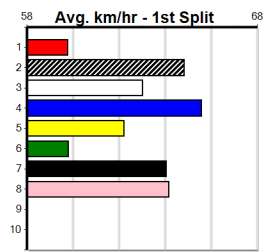

Sale
7
7:37PM
(VIC time)

BEDGOODS TRANSPORT

Distance: 510m, Race Type: Grade 5, Total Prizemoney: $3,340
1st: $2,230, 2nd: $690, 3rd: $345, 4th: $75

Watchdog Tips:

Bet:

Form Box Wgt Dist Track Date Time BON Margin 1st/2nd (Time) PIR Checked Comment W/R Split 1 S/P Grade

MADALIA TIPPER [5]
WBE Dog Nov-20 Sire: BANJO BOY Dam: ZIPPING SCARLET Trainer: Kathleen Fogarty (Lower Heyfield)
Owner(s): K Fogarty
Winning Distances: < 300m (0) 300 - 399m (0) 400 - 499m (1) 500 - 599m (4) 600 - 699m (0) > 700m (0)
Winning Weights: 33.1(1) 33.5(1) 33.8(1) 34.0(1) 34.3(1)

Box	1st	2nd	3rd	4th	5th	6th	7th	8th
1								
2	2	1	2	1	5	2		2
3			2		1	2	3	
4	1	1		1	3	1	1	1
5	1		2	1			2	1
6	1	1	1	1	1	1	2	
7			1	1	5	3		2
8		3	3			6	1	1

Prize Best Starts Trk/Dts APM: $16555.00, 28.92(5)-27/10/24, 80-5-6-11, 32-4-3-6, 4071

4th (5) 33.1 510 SLE R8 27-Oct-24 28.92 28.69 3.25L JOROGUMO (28.69) M/664 . . . . . 9.56 $78.90 X45
7th (3) 33.2 510 SLE R8 10-Nov-24 29.35 28.65 11.00 SUNNYSIDE JO (28.65) M/888 . . . . . 9.65 $47.50 5
8th (2) 33.7 510 SLE R8 17-Nov-24 29.31 28.68 9.50L ROSS STREET PETE (28.68) M/688 . . . . . 9.53 $15.20 5
5th (7) 34.1 640 SLE R9 24-Nov-24 37.05 36.34 11.00 NAVARINO (36.34) M/6666 . . . . . 6.31 $60.20 S
7th (4) 33.8 510 SLE R4 01-Dec-24 29.34 28.48 13.00 CHAMPAGNE CUDDLE M/888 . . . . . 9.51 $42.70 X45
1st (2) 34.3 510 SLE R8 11-Dec-24 29.27 29.27 1.75L ASTON MONITOR (29.39) M/221 . . SW . . 9.35 $3.80 5
7th (3) 33.4 510 SLE R6 05-Jan-25 29.63 28.88 11.00 MINTER FROST (28.89) M/677 . . . . . 9.93 $29.20 X45
3rd (5) 33.9 510 SLE R4 15-Jan-25 29.49 29.03 2.50L DR. LETTIE (29.32) M/434 . . . . . 9.36 $6.60 T3-5

Last 3 wins NOT included above

1st (6) 34.0 510 SLE R4 30-Jun-24 29.18 28.84 0.10L BEST OF COLOUR (29.19) M/655 . . . . . 9.56 $27.30 RW
1st (5) 33.8 510 SLE R3 17-Jul-24 29.36 28.91 2.00L MINTER HONOUR (29.50) M/221 . . . . . 9.33 $8.30 RW
1st (2) 33.5 510 SLE R6 18-Aug-24 29.10 28.90 0.75L GAZING COLLINDA (29.15) M/322 . . SW . . 9.46 $26.80 5