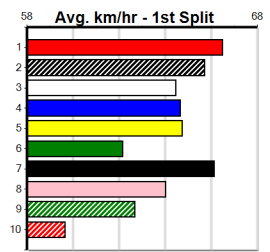

Sale
9
8:12PM
(VIC time)

A TO Z ELECTRICAL

Distance: 435m, Race Type: Grade 5, Total Prizemoney: $2,925
1st: $1,950, 2nd: $600, 3rd: $300, 4th: $75

Watchdog Tips:

Bet:

Form Box	Wgt	Dist	Track	Date	Time	BON	Margin	1st/2nd (Time)	PIR	Checked	Comment	WR	Split 1	S/P	Grade

1

SPENCER [5]
BK Dog Sep-22 Sire: ASTON RUPEE Dam: DISTINCT
Owner(s): G Ebenezer Trainer: Matthew Marshall (Darley)
Winning Distances: < 300m (0) 300 - 399m (0) 400 - 499m (1) 500 - 599m (4) 600 - 699m (0) > 700m (0)
Winning Weights: 28.4(1) 28.6(1) 28.7(3)

4th (1)	28.5	450	BAL	R6	30-Oct-24	25.66	25.27	4.75L KADE (25.33)	Q/233	.	.	.	6.59	$2.60	5
3rd (5)	28.6	425	BEN	R4	29-Nov-24	24.02	23.63	5.50L PACKHAM PRINCE (23.65)	M/644	.	.	.	6.59	$5.80	X45
3rd (1)	28.5	525	MEA	R4	07-Dec-24	30.45	29.59	7.00L GIACOMO (29.98)	Q/3333	.	.	.	5.11	$4.70	SH
2nd (2)	28.0	450	WBL	R4	28-Dec-24	25.38	25.17	1.75L BETTER LIGHT UP (25.27)	Q/122	.	.	.	6.59	$2.30	SH
5th (5)	28.8	450	WBL	R7	04-Jan-25	25.51	24.96	8.00L CANYA ALL UP (24.96)	Q/255	.	.	.	6.52	$7.90	SF
3rd (5)	28.8	400	GEL	R5	10-Jan-25	23.05	22.42	9.00L SOLAR SPECTRUM (22.44)	M/64	.	.	.	8.58	$3.80	5
5th (6)	28.9	390	BAL	R12	15-Jan-25	22.15	21.99	2.25L MAN OF COURAGE (22.00)	M/54	.	.	.	8.46	$5.80	X45
7th (2)	29.2	450	BAL	R7	22-Jan-25	25.92	25.06	12.00L SHIMA STAN (25.09)	M/877	.	.	.	6.65	$20.30	SH

Last 3 wins NOT included above

1st (8)	28.6	525	MEA	R1	14-Sep-24	30.85	29.70	0.50L BEAUTIFUL STORY (30.89)	M/3311	.	.	R	5.32	$2.00	X67
1st (8)	28.7	525	MEA	R10	21-Sep-24	30.09	29.88	4.75L PAW XANDER (30.42)	Q/1111	.	.	SW	5.10	$5.60	5
1st (7)	28.4	515	SAP	R8	14-Oct-24	29.85	29.64	0.50L RUXTON FLAME (29.88)	M/1322	.	.	.	5.17	$3.70	X45

Box History

Bx	1st	2nd	3rd	4th	5th	6th	7th	8th
1	1	2	1					
2								1
3		1						
4	2							
5			2		1			
6					1			
7	1	1						
8	2		1					1

Prize Best Starts Trk/Dts APM $32135.00 FSH 20-5-4-5 0-0-0-0 13341