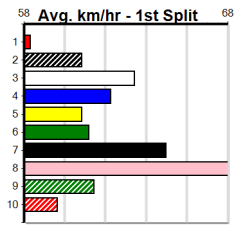

## SPORTSBET EVERY DOG HAS ITS DAY

Distance: 390m, Race Type: Tier 3 - Maiden, Total Prizemoney: \$1,530  
1st: \$1,000, 2nd: \$320, 3rd: \$160, 4th: \$50

Watchdog Tips:

0

0

0

0

Bet: