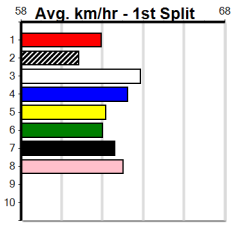

Ballarat

BALLARAT GREYS BINGO EVERY SUNDA

Distance: 450m, Race Type: Tier 3 - Grade 6, Total Prizemoney: $1,530
1st: $1,000, 2nd: $320, 3rd: $160, 4th: $50

10
5:02PM
(VIC time)

Watchdog Tips: **0 0 0 0** Bet: .