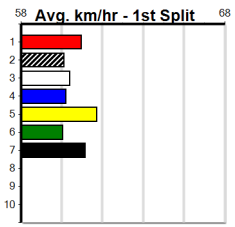

14 RACES TODAY

Distance: 450m, Race Type: Tier 3 - Maiden, Total Prizemoney: $1,530
1st: $1,000, 2nd: $320, 3rd: $160, 4th: $50

1
1:59PM
(VIC time)

Watchdog Tips:

0 0 0 0

Bet:

Form	Box	Weight	Dist	Track	Date	Time	BON	Margin	1st/2nd (Time)	PIR	Checked	Comment	W/R	Split 1	S/P	Grade

1 ASTON PRATT [M]
BK D Mar-23 **ASTON FASTNET** **ASTON SAKURA**
Trainer: Benjamin Magri (Avalon)
5th (4) 32.6 450 BAL R1 01-Jan-25 25.95 25.18 6.50LDAD'S TARPJA (25.52) M/556 . . . . 6.85 $13.30 M
5th (3) 32.8 450 BAL R4 08-Jan-25 25.88 24.66 4.00LWYONG GRESHAM (25.60) M/887 . . . . 6.89 $7.60 M
Owner(s): R Borda

Winning Boxes							
1	2	3	4	5	6	7	8
Prize							
Best							
Starts							
Trk/Dst							
APM							

2 HEY ELLA [M]
RF B Mar-22 **FERNANDO BALE** **AMELIA ELLA**
Trainer: Ross Boag (Smythes Creek)
3rd (4) 27.8 390 BAL R1 02-Dec-24 22.75 22.19 4.50LMAJOR LIGHTYEAR (22.44) M/33 . . . . 8.75 $27.70 M
8th (3) 28.1 390 BAL R1 18-Dec-24 23.02 22.07 12.00LJUMBUK JOZEF (22.19) M/87 . . . . 8.86 $29.60 M
4th (2) 28.2 450 BAL R9 24-Dec-24 26.17 25.09 16.00LROTHWELL PAUL (25.09) M/333 . . . . 6.82 $16.90 T3-M
4th (3) 27.8 400 GEL R3 31-Dec-24 23.60 22.76 11.00LMANDOLIN STORM (22.83) M/55 . . . . 8.84 $5.40 M
Owner(s): M Alexander

Winning Boxes							
1	2	3	4	5	6	7	8
Prize							
Best							
Starts							
Trk/Dst							
APM							

3 SMOKEY BOURBSKI (NSW)[M]
BEBD D Feb-23 **FERAL FRANKY** **SUNSET BOURBSKI**
Trainer: Donna Knight (Talbot)
6th (3) 32.7 450 BAL R1 02-Oct-24 26.28 25.12 8.50LPAW WHISPER (25.71) M/556 . . . . 6.91 $30.30 M
5th (1) 31.7 390 BAL R10 24-Dec-24 23.06 22.09 5.50LJOHN BOY (22.68) M/65 . . . . 9.00 $2.30 T3-M
4th (5) 31.9 400 GEL R1 31-Dec-24 23.73 22.76 9.50LPAW UCARTY (23.08) M/85 . . . . 9.06 $7.10 M
7th (2) 31.1 515 SAP R1 06-Jan-25 30.81 29.37 12.00LWHATEVER JACK (29.99) M/8877 . . . . 5.42 $25.00 M
Owner(s): D Knight

Winning Boxes							
1	2	3	4	5	6	7	8
Prize							
Best							
Starts							
Trk/Dst							
APM							

ENG HVL 2025-01-12

4 RUGRAT TOMMY [M]
WBK D Jan-23 **TOMMY SHELBY** **SHE CAN EXCITE**
Trainer: Chloe Dew (Anakie)
2nd (5) 32.2 460 GEL R2 05-Dec-24 26.32 25.51 9.00LMISS RELENTLESS (25.69) M/332 . . . . 6.90 $28.00 M
8th (6) 32.2 460 GEL R9 09-Dec-24 27.22 25.77 18.00LSTATUE OF TIME (26.02) S/867 . . . . 6.98 $52.80 M
7th (1) 31.9 460 GEL R9 31-Dec-24 27.04 25.89 10.00LKIRKY STORM (26.35) S/788 . . . . 6.80 $12.00 M
4th (3) 31.6 485 HOR R3 06-Jan-25 28.25 27.25 7.50LNITROUS (27.73) M/345 . . SW . 6.82 $19.40 M
Owner(s): C Capuano

Winning Boxes							
1	2	3	4	5	6	7	8
Prize							
Best							
Starts							
Trk/Dst							
APM							

5 LOSE MY NUMBER [M] Biks
BD D May-22 **FERAL FRANKY** **PRINNY ARANDT**
Trainer: Max Zammit (Exford)
2nd (8) 33.6 350 HVL R2 27-Dec-24 19.99 19.51 1.00LMIA MASTER (19.93) S/7 . . . . 6.84 $10.80 T3-M
5th (6) 34.1 460 GEL R9 31-Dec-24 26.59 25.89 3.5LKIRKY STORM (26.35) M/644 . . . . 6.76 $14.10 M
2nd (8) 34.1 350 HVL R2 03-Jan-25 19.95 19.51 4.50LBENGAL BULLET (19.65) M/7 . . . . 6.89 $19.60 T3-M
8th (5) 34.4 460 GEL R2 07-Jan-25 27.58 25.93 19.00LBORN TO PARTY (26.30) M/778 . . . . 7.19 $17.40 RW
Owner(s): M Zammit

Winning Boxes							
1	2	3	4	5	6	7	8
Prize							
Best							
Starts							
Trk/Dst							
APM