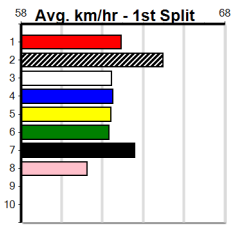

# SOUTHERN SHEETMETAL

Distance: 390m, Race Type: Tier 3 - Grade 6, Total Prizemoney: \$1,530  
 1st: \$1,000, 2nd: \$320, 3rd: \$160, 4th: \$50

**4**  
**2:51PM**  
 (VIC time)

**Watchdog Tips:** **0** **0** **0** **0** **Bet:** .