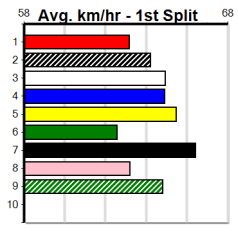

TOWN & COUNTRY LINE MARKING

Distance: 450m, Race Type: Grade 5 T3, Total Prizemoney: $1,530
1st: $1,000, 2nd: $320, 3rd: $160, 4th: $50

8

4:14PM

(VIC time)

Watchdog Tips: 0 0 0 0

Bet: .

Form	Box	Weight	Dist	Track	Date	Time	BON	Margin	1st/2nd (Time)	PIR	Checked	Comment	W/R	Split 1	S/P	Grade

1 ABLETT FLYER [5]																	Winning Boxes							
BK	D	Apr-22 MY REDEEMER			LIVERPOOL FLYER						1	2	3	4	5	6	7	8						
Trainer: Gregory Mcrae (Smythes Creek)																	Prize Best $10,385.00							
4th (8) 30.4 400 GEL R4 05-Dec-24 23.25 22.56 9.50LASPERITAS (22.59) S/65 . . . . 8.73 $12.80 X45																	Best 25.63							
4th (1) 30.6 390 BAL R14 18-Dec-24 22.81 22.07 6.00LSHERICKA (22.42) M/88 . . SW . . 8.85 $19.70 5																	Starts 44-5-10-4							
7th (1) 30.6 450 WBL R7 30-Dec-24 26.04 25.27 11.00LPERFECT ACE (25.27) S/788 . . . . 6.84 $4.90 SH																	Trk/Dst 18-2-4-2							
3rd (8) 30.7 450 BAL R8 06-Jan-25 26.09 25.77 2.75LPRETTY PANAMA (25.90) S/832 . . . . 6.81 $10.30 T3-5																	APM $3800							
Owner(s): Bee Gee Mac (SYN), G Mcrae, B Mcrae																								

2 KID LUCK [5]																	Winning Boxes							
BK	D	Nov-20 DYNA VILLA			CHEEKERS						1	2	3	4	5	6	7	8						
Trainer: James Kirk (Pascoe Vale)																	Prize Best $22,860.00							
6th (1) 31.6 450 BAL R6 09-Dec-24 26.18 25.56 9.00LPAW SAMUEL (25.56) M/577 . . . W 6.72 $7.50 T3-5																	Best 25.62							
1st (1) 31.5 500 BEN R6 18-Dec-24 28.52 28.15 2.75LMADDIE ODD SOCK (28.70) M/111 . . . . 6.60 $2.30 T3-5																	Starts 64-12-7-9							
5th (1) 31.5 525 MEP R7 01-Jan-25 31.24 29.85 11.00LRUSSIAN RACCOON (30.49) Q/3666 . . . . 5.21 $22.50 5																	Trk/Dst 7-2-2-1							
2nd (7) 31.2 450 BAL R8 06-Jan-25 25.97 25.77 1.00LPRETTY PANAMA (25.90) M/723 . . . . 6.79 $4.40 T3-5																	APM $5970							
Owner(s): J Kirk																								

3 GEORGE'S BEST (NSW)[5]																	Winning Boxes							
BE	D	Aug-21 HOOKED ON SCOTCH			KOORINGA THELLY						1	2	3	4	5	6	7	8						
Trainer: Andrew Gurry (Nhill)																	Prize Best $14,850.00							
6th (3) 30.0 410 HOR R11 03-Dec-24 24.70 23.06 19.00LRUXTON SHINE (23.42) Q/66 . . . . 10.95 $30.20 5																	Best 25.52							
4th (1) 30.5 410 HOR R11 23-Dec-24 23.83 23.13 5.50LVELLUZA BALE (23.46) M/24 . . . . 10.50 $6.60 5																	Starts 49-7-5-6							
7th (5) 30.5 410 HOR R11 27-Dec-24 24.07 23.28 8.50LZERO KILLER (23.51) S/87 . . . . 10.97 $20.90 5																	Trk/Dst 1-1-0-0							
5th (2) 30.7 410 HOR R10 31-Dec-24 23.83 23.29 5.50LSOLID GROUND (23.47) M/65 . . . . 10.87 $5.00 5																	APM $4167							
Owner(s): A Gurry																	ENG WBL 2025-01-09							

4 PENGUIN PAT (NSW)[5]																	Winning Boxes							
WBK	D	Oct-21 RITZA LENNY			IT'S A SHAME						1	2	3	4	5	6	7	8						
Trainer: Andrew Mooney (Amherst)																	Prize Best $22,680.00							
6th (2) 31.0 485 HOR R8 17-Dec-24 28.12 27.12 11.00LZYGON BALE (27.41) Q/466 . . . . 6.67 $24.50 X45																	Best 25.66							
3rd (8) 31.2 485 HOR R6 23-Dec-24 27.99 27.02 1.75LTAKE THE STEPS (27.87) M/122 . . . . 6.68 $11.90 5																	Starts 67-10-14-9							
2nd (3) 31.2 450 BAL R6 30-Dec-24 25.95 25.46 7.50LLOUR ALAMO (25.46) M/463 . . . . 6.72 $8.90 T3-5																	Trk/Dst 10-2-3-1							
5th (6) 31.0 450 BAL R8 06-Jan-25 26.18 25.77 4.00LPRETTY PANAMA (25.90) M/444 . . . . 6.73 $7.90 T3-5																	APM $5301							
Owner(s): A Mooney