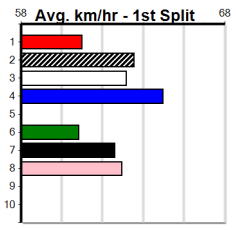

A1 SIGNAGE

Distance: 545m, Race Type: Grade 5 T3, Total Prizemoney: $1,740
1st: $1,150, 2nd: $360, 3rd: $180, 4th: $50

11

5:18PM

(VIC time)

BAKIS BALE (7) will find this much easier than his most recent racing and he may have a bit too much class for his rivals here. BELLA LA VITA (6) has posted smart wins in 2 of her last 4 starts and she could be the danger again.

Watchdog Tips: **7** **6** **8** **1** **Bet:** **Trifecta 7/6,8/1,6,8 ($10 - 250%)**