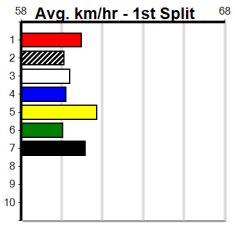

14 RACES TODAY

Distance: 450m, Race Type: Tier 3 - Maiden, Total Prizemoney: $1,530
1st: $1,000, 2nd: $320, 3rd: $160, 4th: $50

1
1:56PM
(VIC time)

ASTON PRATT (1) has been far from disgraced in his first 2 starts and he is drawn to make every post a winner today. HEY ELLA (2) showed ability when placed here 4 starts back and she looks like the danger in this.

Watchdog Tips: **1** **2** **5** **4** **Bet:** **Box Quinella 1,2,5 ($10 for 333.33%)**