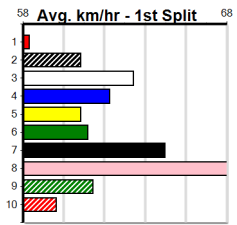

SPORTSBET EVERY DOG HAS ITS DAY

Distance: 390m, Race Type: Tier 3 - Maiden, Total Prizemoney: $1,530
1st: $1,000, 2nd: $320, 3rd: $160, 4th: $50

2

2:16PM
(VIC time)

ASTON BETTY (5) showed good speed in her debut placing 2 starts back before meeting a promising one last start and she could be the one to beat here. SUPER SEALANT (3) has been placed in 5 from 7 starts to date and could be the danger.

Watchdog Tips: **5** **3** **4** **8** **Bet:** **Win 5**