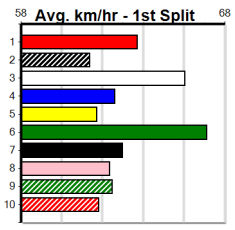

3

2:34PM
(VIC time)

Watchdog Tips: **0 0 0 0** Bet: **0**