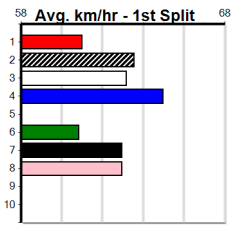

A1 SIGNAGE

Distance: 545m, Race Type: Grade 5 T3, Total Prizemoney: $1,740
1st: $1,150, 2nd: $360, 3rd: $180, 4th: $50

11

5:18PM

(VIC time)

Watchdog Tips:

0 0 0 0

Bet:

Form Box Weight Dist Track Date Time BON Margin 1st/2nd (Time) PIR Checked Comment W/R Split 1 S/P Grade

1 PALDRON BALE (NSW)[5]

BKBD D Mar-22 FERNANDO BALE HOUSTON BALE

Trainer: Samantha Grenfell (Anakie)

5th (3)	31.3	515	SAP	R12	02-Dec-24	30.23	29.53	7.00	FIGHTING BOXER (29.76)	S/7555	.	.	.	5.24	$4.60	5NP
5th (8)	31.9	390	BAL	R3	09-Dec-24	23.01	22.11	5.00	LDERNANCOURT (22.67)	S/86	.	.	.	8.84	$2.00	T3-5
6th (1)	32.1	545	BAL	R8	30-Dec-24	31.53	31.15	5.50	SCALA BLACK (31.15)	M/4444	.	.	.	6.93	$2.50	T3-5
4th (1)	32.1	460	GEL	R6	07-Jan-25	26.65	25.93	7.00	BLUE VENDETTA (26.19)	S/767	.	SW	.	6.99	$4.20	5

Owner(s): B Wheeler

Winning Boxes

1	2	3	4	5	6	7	8
1	1						
Prize							
Best							
Starts							
Trk/Dst							
APM							

2 CHIRP THIRD [5]

F D Feb-22 SUPERIOR PANAMA ASH STAR

Trainer: Denver Melder (Darley)

7th (6)	32.5	595	SAP	R6	18-Nov-24	35.25	34.70	8.00	CASHING OUT (34.70)	M/7777	.	.	.	9.83	$140.10	5
8th (3)	32.4	730	MEP	R5	27-Nov-24	44.00	42.73	19.00	ROMANTIC RED (42.73)	M/8678	.	.	.	5.22	$50.00	RW
3rd (1)	31.9	460	GEL	R8	31-Dec-24	26.60	25.89	1.75	FLYING BESSIE (26.49)	M/455	.	.	.	6.87	$5.40	5
3rd (2)	31.5	460	GEL	R6	07-Jan-25	26.54	25.93	5.50	BLUE VENDETTA (26.19)	Q/574	.	.	.	6.86	$40.20	5

Owner(s): D Melder

Winning Boxes

1	2	3	4	5	6	7	8
			1	1	1		
Prize							
Best							
Starts							
Trk/Dst							
APM							

3 LYON BALE (NSW)[5]

F D Mar-22 FERNANDO BALE ALERA BALE

Trainer: Luke Harris (Devon Meadows)

4th (2)	33.7	510	SLE	R6	18-Dec-24	29.32	29.05	3.25	LSIR NATHAN (29.10)	M/555	.	.	.	9.37	$5.70	T3-5
4th (8)	33.5	545	BAL	R6	24-Dec-24	31.43	31.02	6.00	BREAKDOWN (31.02)	S/5654	.	.	W	6.90	$6.00	T3-5
6th (6)	33.3	515	SAN	R10	02-Jan-25	30.38	29.35	13.00	SUNSET WISP (29.52)	M/7777	.	.	.	5.27	$72.40	5
2nd (6)	33.2	525	MEP	R10	08-Jan-25	30.56	29.63	0.75	JAZZY BELLE (30.52)	M/2222	.	.	.	5.20	$1.80	T3-5

Owner(s): L Harris

Winning Boxes

1	2	3	4	5	6	7	8
1	2						
Prize							
Best							
Starts							
Trk/Dst							
APM							

ENG MEA 2025-01-11

4 ASTON ALLURE [5]

BKW B May-22 ASTON DEE BEE ASTON GWEN

Trainer: Raymond Gatt (Bannockburn)

1st (7)	26.5	460	GEL	R6	12-Nov-24	26.33	26.20	3.00	CARIBBEAN (26.54)	Q/111	.	.	.	6.65	$1.30	5
3rd (3)	26.6	460	GEL	R8	19-Nov-24	26.35	25.83	2.50	SOMETHING CLEVER (26.18)	Q/223	.	.	.	6.66	$7.40	X45
5th (7)	26.8	545	BAL	R8	25-Nov-24	31.50	31.04	7.00	THIEF RETURNS (31.04)	M/4454	.	.	.	6.90	$8.00	T3-5
5th (4)	26.6	350	HVL	R5	06-Dec-24	20.04	19.36	10.00	GET A GRIP (19.37)	M/6	.	.	.	6.55	$18.30	T3-5

Owner(s): R Borda

Winning Boxes

1	2	3	4	5	6	7	8
3						2	2
Prize							
Best							
Starts							
Trk/Dst							
APM							

5 *** VACANT BOX ***

Trainer:

Owner(s):

Winning Boxes

1	2	3	4	5	6	7	8
Prize							
Best							
Starts							
Trk/Dst							
APM