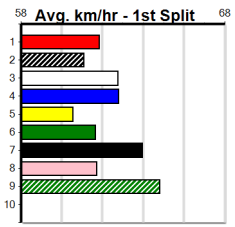

Ballarat

12
5:34PM
(VIC time)

SPORTSBET SAME RACE MULTI

Distance: 450m, Race Type: Grade 5 T3, Total Prizemoney: $1,530
1st: $1,000, 2nd: $320, 3rd: $160, 4th: $50

Watchdog Tips: **0 0 0 0** Bet: **0**