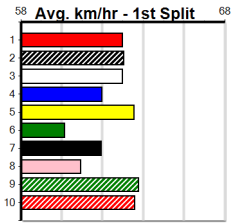

BALLARAT RACE 14

14 (E2)

Distance: 390m, Race Type: Grade 5 T3, Total Prizemoney: $1,530
1st: $1,000, 2nd: $320, 3rd: $160, 4th: $50

6:14PM

(VIC time)

Watchdog Tips: 0 0 0 0

Bet:

Form Box Weight Dist Track Date Time BON Margin 1st/2nd (Time) PIR Checked Comment W/R Split 1 S/P Grade

1 HILLBILLY ROCKY [5]
BE D Nov-21 AUSSIE INFRARED IMMINENT REALITY
Trainer: Michael Hendy (Korong Vale)
6th (6) 27.0 390 SHP R10 17-Oct-24 22.88 22.22 4.75LEVIE'S PROMISE (22.56) M/55 . . . . 8.88 $24.20 T3-6
1st (2) 26.6 425 BEN R9 13-Nov-24 24.59 24.27 1.25LBEAST POWER (24.67) Q/111 . . . SW . 6.59 $14.20 T3-RW
8th (4) 27.1 425 BEN R12 20-Nov-24 24.85 24.19 8.00LFRANKLY FEVER (24.30) M/888 . . . . 6.91 $10.10 5
6th (6) 27.0 425 BEN R12 08-Jan-25 24.79 23.64 3.75LMR. HA HA (24.54) Q/246 . . . . 6.75 $5.80 T3-5
Owner(s): M AND J GREYHOUNDS (SYN), J Wilson, M Hendy

Winning Boxes							
1	2	3	4	5	6	7	8
	2						1
Prize	$5,980.00						
Best	22.89						
Starts	39-3-3-4						
Trk/Dst	7-0-1-1						
APM	$2394						

2 TESSA ORCHID [5]
BK B May-21 SHIMA SHINE TESSA ALLEN
Trainer: Leland Medcraft (Kamarooka)
3rd (4) 27.2 460 GEL R8 10-Dec-24 26.27 25.99 1.00LRAGIN' ABLETT (26.21) Q/111 . . . . 6.51 $22.10 5
6th (2) 27.1 425 BEN R7 14-Dec-24 24.76 24.07 10.00LORNHILL PRINCE (24.07) M/686 . . . . 6.79 $22.00 X45
6th (4) 27.1 450 SHP R6 19-Dec-24 26.00 25.45 8.00LBLACK SPECTRE (25.45) M/577 . . . . 6.82 $32.70 5
3rd (4) 27.1 450 BAL R7 24-Dec-24 26.01 25.09 13.00LBLUE VENDETTA (25.15) Q/222 . . . . 6.67 $12.40 T3-5
Owner(s): L Medcraft

Winning Boxes							
1	2	3	4	5	6	7	8
	2	1	2			1	
Prize	$18,395.00						
Best	22.43						
Starts	83-8-12-13						
Trk/Dst	10-1-1-2						
APM	$2278						

3 SON OF CECIL [5]
BK D Apr-21 ASTON DEE BEE MRS. SHARP
Trainer: Alfred Spiteri (St Albans)
5th (1) 31.6 390 BAL R13 25-Nov-24 23.24 22.22 14.00LWESTERN'S BEAR (22.32) M/75 . . . . 8.87 $16.00 T3-5
5th (8) 31.2 300 HVL R12 29-Nov-24 17.22 16.75 2.00LWHISPER PIE (17.09) M/8 . . . . 4.19 $15.90 T3-5
7th (2) 31.2 400 GEL R13 10-Dec-24 23.56 22.51 6.00LMARINO (23.15) S/78 . . . . 8.88 $17.00 5
(-) 32.3 400 GEL 07-Jan-25 23.34 12.00L Trial Cleared S/76 . . . 6of7 . $.
Owner(s): A Spiteri

Winning Boxes							
1	2	3	4	5	6	7	8
		1		1	1		
Prize	$12,770.00						
Best	22.62						
Starts	82-3-16-21						
Trk/Dst	8-2-1-2						
APM	$1287						

4 HILLBILLY JOKER [5]
BK D Feb-20 ANDO'S MAC NATURAL OYSTER
Trainer: Michael Hendy (Korong Vale)
5th (4) 32.7 425 BEN R10 13-Nov-24 24.98 24.27 9.00LHE'S HELL BENT (24.36) M/455 . . . . 6.78 $32.20 T3-5
7th (3) 32.9 425 BEN R13 20-Nov-24 25.16 24.19 12.00LLATIN RHYTHM (24.36) M/677 . . . . 6.86 $30.30 5
8th (8) 33.4 425 BEN R13 18-Dec-24 25.52 24.15 16.00LAVISWOOD (24.42) M/578 . . . V10 . 6.73 $60.10 T3-5
7th (5) 33.2 425 BEN R13 08-Jan-25 25.39 23.64 12.00LARGYLE EMMA (24.59) M/777 . . . . 6.89 $61.20 T3-5
Owner(s): M AND J GREYHOUNDS (SYN), J Wilson, M Hendy

Winning Boxes							
1	2	3	4	5	6	7	8
1	1	1	1	1			2
Prize	$13,520.00						
Best	22.65						
Starts	97-6-8-12						
Trk/Dst	14-0-1-3						
APM	$587