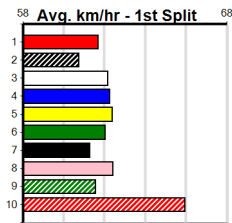

RSN GREY AREAS - WEDNESDAY & FRID

Distance: 450m, Race Type: Tier 3 - Grade 7, Total Prizemoney: $1,530
1st: $1,000, 2nd: $320, 3rd: $160, 4th: $50

Watchdog Tips:

0 0 0 0

Bet:

Form Box Weight Dist Track Date Time BON Margin 1st/2nd (Time) PIR Checked Comment W/R Split 1 S/P Grade

Table for Race 1: KIRKY STORM [7]. Includes details for AUSSIE INFRARED and FRANK'S GIRL, with a 'Winning Boxes' table on the right.

Table for Race 2: LUNA'S GIRL [7]. Includes details for FERAL FRANKY and LADY PANDORA, with a 'Winning Boxes' table on the right.

Table for Race 3: TIMMY TIME [7]. Includes details for FERNANDO BALE and ZOOM OUT, with a 'Winning Boxes' table on the right.

Table for Race 4: SELL YOUR SOUL [7]. Includes details for HIGH EARNER and DEVEL SIXTEEN, with a 'Winning Boxes' table on the right.

Table for Race 5: JAZZY HOPE [7]. Includes details for ASTON KIMETTO and QUEEN AMAROK, with a 'Winning Boxes' table on the right.

Table for Race 6: REIKO VENUS [7]. Includes details for ORSON ALLEN and STAR REIKO, with a 'Winning Boxes' table on the right.

Table for Race 7: SABATINI [7]. Includes details for AUSSIE INFRARED and MAGIC LANTERN, with a 'Winning Boxes' table on the right.

Table for Race 8: PAW JUDD [7]. Includes details for YOZO BALE and KNICKS BALE, with a 'Winning Boxes' table on the right.

Table for Race 9: DINOSAUR [7] Res. Includes details for SH AVATAR and FAIRYTALE WISH, with a 'Winning Boxes' table on the right.

Table for Race 10: LADY TEQUILA [7] Res. Includes details for SH AVATAR and SETTLED, with a 'Winning Boxes' table on the right.