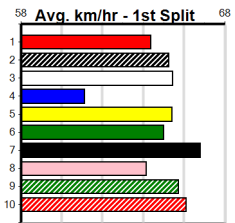

Ballarat

13 (E1)

5:54PM

(VIC time)

ONE MORE RACE TO GO

Distance: 390m, Race Type: Grade 5 T3, Total Prizemoney: \$1,530
1st: \$1,000, 2nd: \$320, 3rd: \$160, 4th: \$50

Watchdog Tips:

0 0 0 0