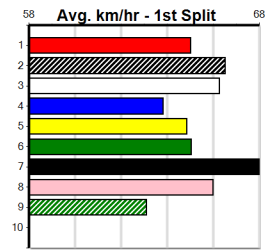

SHIMA SHINE AT STUD

Distance: 460m, Race Type: Mixed 4/5, Total Prizemoney: $3,360
1st: $2,250, 2nd: $690, 3rd: $345, 4th: $75

CANYA ALL UP (7) has gone to another level in his past two breathtaking wins and he will be carving out time in front. POWER PAWS (5) was impressive here last time and she will be in the firing line throughout. HI THERE FRANK (8) may be value

Watchdog Tips: 7 5 8 1 Bet: Win 7

JOROGUMO [4] Ultra consistent, has the good draw, respect $9.00
Owner(s): M Hunter
Winning Distances: < 300m (0) 300 - 399m (1) 400 - 499m (6) 500 - 599m (2) 600 - 699m (0) > 700m (0)
Box History table and Prize Best Starts information.

CHAUVERO [5] Better than his past few runs, can run a drum $10.00
Owner(s): S Toner
Winning Distances: < 300m (0) 300 - 399m (5) 400 - 499m (2) 500 - 599m (1) 600 - 699m (0) > 700m (0)
Box History table and Prize Best Starts information.

RHYTHMIC ENERGY [5] Big engine but will need to lead to win, risky $7.50
Owner(s): N Presutto
Winning Distances: < 300m (0) 300 - 399m (0) 400 - 499m (4) 500 - 599m (3) 600 - 699m (0) > 700m (0)
Box History table and Prize Best Starts information.

MISTY AMY [5] Runs into a couple of rockets, out of her depth $91.00
Owner(s): R Wood
Winning Distances: < 300m (0) 300 - 399m (3) 400 - 499m (8) 500 - 599m (0) 600 - 699m (0) > 700m (0)
Box History table and Prize Best Starts information.

POWER PAWS [4] Impressive last time, can ping the lids, danger $4.00
Owner(s): DODGE N BOOKS (SYN), J Booker, K Morrison
Winning Distances: < 300m (0) 300 - 399m (5) 400 - 499m (6) 500 - 599m (2) 600 - 699m (0) > 700m (0)
Box History table and Prize Best Starts information.