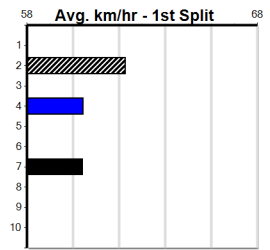

SPORTSBET GO THE BLUE DOG

Distance: 400m, Race Type: Maiden, Total Prizemoney: $2,535
1st: $1,680, 2nd: $520, 3rd: $260, 4th: $75

The royally bred MARYVALE GIRL (1) is a member of a powerful kennel and she is sure to have plenty of support. PRINCESS PANDA (7) had little luck on debut and she will be much better for the run. WINIFRED MARY (2) can run a cheeky race

Watchdog Tips: **1** **7** **2** **8** **Bet:** Box Quinella 1,2,7 ($10 for 333.33%)

Form Box	Wgt	Dist	Track	Date	Time	BON	Margin	1st/2nd (Time)	PIR	Checked	Comment	WR	Split 1	S/P	Grade		
1	MARYVALE GIRL [M] $2.80																
	Royally bred, in good hands, expected to fire																
	BK Bitch Mar-23 Sire: ASTON RUPEE Dam: BRUEGHELINO																
	Owner(s): T Spector Trainer: Des Douch (Maffra)																
	Winning Distances: < 300m (0) 300 - 399m (0) 400 - 499m (0) 500 - 599m (0) 600 - 699m (0) > 700m (0)																
	Winning Weights:																
	<table border="1"> <thead> <tr> <th>Bx</th> <th>1st</th> <th>2nd</th> <th>3rd</th> <th>4th</th> <th>5th</th> <th>6th</th> <th>7th</th> <th>8th</th> </tr> </thead> <tbody> <tr><td>1</td><td></td><td></td><td></td><td></td><td></td><td></td><td></td><td></td></tr> <tr><td>2</td><td></td><td></td><td></td><td></td><td></td><td></td><td></td><td></td></tr> <tr><td>3</td><td></td><td></td><td></td><td></td><td></td><td></td><td></td><td></td></tr> <tr><td>4</td><td></td><td></td><td></td><td></td><td></td><td></td><td></td><td></td></tr> <tr><td>5</td><td></td><td></td><td></td><td></td><td></td><td></td><td></td><td></td></tr> <tr><td>6</td><td></td><td></td><td></td><td></td><td></td><td></td><td></td><td></td></tr> <tr><td>7</td><td></td><td></td><td></td><td></td><td></td><td></td><td></td><td></td></tr> <tr><td>8</td><td></td><td></td><td></td><td></td><td></td><td></td><td></td><td></td></tr> </tbody> </table>																
	Last 3 wins NOT included above																
	<table border="1"> <tr><td>Prize Best</td><td></td><td></td><td></td><td></td><td></td><td></td><td></td><td>$0.00</td></tr> <tr><td>Starts</td><td></td><td></td><td></td><td></td><td></td><td></td><td></td><td>FSH</td></tr> <tr><td>Trk/Dts</td><td></td><td></td><td></td><td></td><td></td><td></td><td></td><td>0-0-0-0</td></tr> <tr><td>APM</td><td></td><td></td><td></td><td></td><td></td><td></td><td></td><td>0-0-0-0</td></tr> <tr><td></td><td></td><td></td><td></td><td></td><td></td><td></td><td></td><td>0</td></tr> </table>																
	2	WINIFRED MARY [M] $7.00															
Better for the run on debut, can threaten																	
BD Bitch Apr-23 Sire: ASTON RUPEE Dam: ANTS IN PANTS																	
Owner(s): S Crawford Trainer: David Crawford (Pearcedale)																	
Winning Distances: < 300m (0) 300 - 399m (0) 400 - 499m (0) 500 - 599m (0) 600 - 699m (0) > 700m (0)																	
Winning Weights:																	
4th (4) 29.3 400 WGL R2 07-Jan-25 23.29 22.55 4.75L FIESTA AZUL (22.97) M/44 8.76 $14.50 M																	
<table border="1"> <thead> <tr> <th>Bx</th> <th>1st</th> <th>2nd</th> <th>3rd</th> <th>4th</th> <th>5th</th> <th>6th</th> <th>7th</th> <th>8th</th> </tr> </thead> <tbody> <tr><td>1</td><td></td><td></td><td></td><td></td><td></td><td></td><td></td><td></td></tr> <tr><td>2</td><td></td><td></td><td></td><td></td><td></td><td></td><td></td><td></td></tr> <tr><td>3</td><td></td><td></td><td></td><td></td><td></td><td></td><td></td><td></td></tr> <tr><td>4</td><td></td><td></td><td></td><td>1</td><td></td><td></td><td></td><td></td></tr> <tr><td>5</td><td></td><td></td><td></td><td></td><td></td><td></td><td></td><td></td></tr> <tr><td>6</td><td></td><td></td><td></td><td></td><td></td><td></td><td></td><td></td></tr> <tr><td>7</td><td></td><td></td><td></td><td></td><td></td><td></td><td></td><td></td></tr> <tr><td>8</td><td></td><td></td><td></td><td></td><td></td><td></td><td></td><td></td></tr> </tbody> </table>																	
Last 3 wins NOT included above																	
<table border="1"> <tr><td>Prize Best</td><td></td><td></td><td></td><td></td><td></td><td></td><td></td><td>$75.00</td></tr> <tr><td>Starts</td><td></td><td></td><td></td><td></td><td></td><td></td><td></td><td>23.29(4)-7/1/25</td></tr> <tr><td>Trk/Dts</td><td></td><td></td><td></td><td></td><td></td><td></td><td></td><td>1-0-0-0</td></tr> <tr><td>APM</td><td></td><td></td><td></td><td></td><td></td><td></td><td></td><td>1-0-0-0</td></tr> <tr><td></td><td></td><td></td><td></td><td></td><td></td><td></td><td></td><td>75</td></tr> </table>																	
3	ASTON DENTON [M] $10.00																
	Bred to have early speed, watch betting moves																
	BD Dog Feb-23 Sire: ASTON FASTNET Dam: ASTON CORINNA																
	Owner(s): R Borda Trainer: Nicole Lund (Longwarry)																
	Winning Distances: < 300m (0) 300 - 399m (0) 400 - 499m (0) 500 - 599m (0) 600 - 699m (0) > 700m (0)																
	Winning Weights: