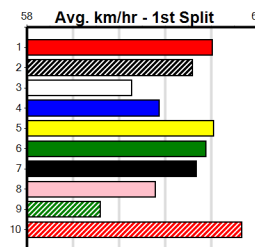

GRV VICBRED SERIES FINAL (1-4 WINS)

Distance: 460m, Race Type: Restricted Win Final, Total Prizemoney: $11,025
1st: $7,500, 2nd: $2,300, 3rd: $1,150, 4th: $75

ASTON HAMILTON (1) went to another level with a scorching 25.64 heat win and he is drawn to get all the breaks again. BARRETOS (5) led for a long way here last week and he will give a great sight once again. BEBOP JAZZ (6) loves this track/distance.

Watchdog Tips:

- 1, 5, 6, 2

Bet:

Win 1

Dog 1: ASTON HAMILTON [4]
Brilliant heat winner, gun draw, hard to hold out $3.40
Owner(s): R Borda
Winning Distances: < 300m (0) 300 - 399m (0) 400 - 499m (2) 500 - 599m (2) 600 - 699m (0) > 700m (0)
Box History table and performance details.

Dog 2: OLIVER KELTON [3]
Continues to impress, toughest test, respect $8.00
Owner(s): S Toner
Winning Distances: < 300m (0) 300 - 399m (2) 400 - 499m (3) 500 - 599m (0) 600 - 699m (0) > 700m (0)
Box History table and performance details.

Dog 3: BEST FOR LAST [4]
Strong heat winner but this is harder, next time $26.00
Owner(s): WE'RE ALL MATES (SYN), G Clifton, D Mckenzie
Winning Distances: < 300m (0) 300 - 399m (0) 400 - 499m (4) 500 - 599m (0) 600 - 699m (0) > 700m (0)
Box History table and performance details.

Dog 4: ELLIOTT [5]
Powerful type, drawn to find bother, place best $6.00
Owner(s): F Mastropasqua
Winning Distances: < 300m (0) 300 - 399m (0) 400 - 499m (1) 500 - 599m (2) 600 - 699m (0) > 700m (0)
Box History table and performance details.

Dog 5: BARRETOS [5]
Has the speed to cross and lead, may be value $9.00
Owner(s): Loganzara (SYN), B Clark, L Okeeffe
Winning Distances: < 300m (0) 300 - 399m (0) 400 - 499m (4) 500 - 599m (0) 600 - 699m (0) > 700m (0)
Box History table and performance details.