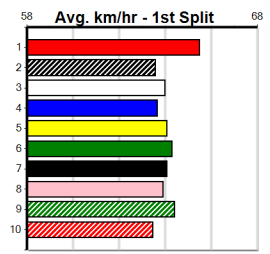

SPORTSBET NOBODY DOES IT EASIER

Distance: 400m, Race Type: Grade 5, Total Prizemoney: $2,925
1st: $1,950, 2nd: $600, 3rd: $300, 4th: $75

COMPUTER MODEL (7) was a top 24.42 Sale winner and a clean getaway can see him atone for his luckless runs since. VAN ROOYEN (5) resumes from a spell and he has a nice engine when fit. ASTON MASSIMO (1) is drawn to get the breaks

Watchdog Tips: 7 5 1 4 **Bet:** Win 7

Form Box	Wgt	Dist	Track	Date	Time	BON	Margin	1st/2nd (Time)	PIR	Checked	Comment	WR	Split 1	S/P	Grade	
1	ASTON MASSIMO [5] $4.60															
	Well drawn, nice turn of foot, can threaten															
	BD Dog Apr-22 Sire: TOMMY SHELBY Dam: ASTON MEILLEUR Trainer: David Condon (Devon Meadows)															
	Owner(s): R Borda															
	Winning Distances: < 300m (0) 300 - 399m (2) 400 - 499m (7) 500 - 599m (1) 600 - 699m (0) > 700m (0)															
	Winning Weights: 33.4(1) 33.5(1) 33.6(1) 33.7(1) 33.8(2) 33.9(1) 34.0(2) 34.2(1)															
	2nd (2) 34.1 400 WGL R4 06-Dec-24 22.62 22.44 0.50L BRING YOUR BEST (22.60) Q/22 . . . . . 8.32 $4.40 5															
	7th (7) 33.8 400 WGL R10 10-Dec-24 23.67 22.39 11.00 FLYING MUFFIN (22.93) M/87 . . . . . 8.71 $11.70 5															
	4th (3) 33.8 300 HVL R5 15-Dec-24 16.88 16.49 4.25L MYOLA NICK (16.58) M/8 . . . . . 4.00 $27.60 5H															
	2nd (6) 33.8 400 WGL R12 19-Dec-24 22.74 22.68 1.00L SHINY NEW TOY (22.68) M/33 . . . . . 8.65 $1.80 5															

Form Box	Wgt	Dist	Track	Date	Time	BON	Margin	1st/2nd (Time)	PIR	Checked	Comment	WR	Split 1	S/P	Grade	
2	QUESTON BALE (NSW)[5] $9.00															
	Hit or miss early, may find bother, place best															
	F Dog Aug-21 Sire: ORSON ALLEN Dam: HAE ALLEN Trainer: Tammy Kennedy-harris (Devon M)															
	Owner(s): L Harris															
	Winning Distances: < 300m (0) 300 - 399m (3) 400 - 499m (5) 500 - 599m (0) 600 - 699m (0) > 700m (0)															
	Winning Weights: 31.9(1) 32.0(2) 32.3(1) 33.0(1) 33.4(1) 33.7(1) 33.8(1)															
	5th (3) 33.8 400 WGL R12 26-Nov-24 23.12 22.27 7.50L ZENI BALE (22.63) M/55 . . . . . 8.62 $22.20 5															
	7th (6) 33.8 400 WGL R5 03-Dec-24 23.23 22.49 7.50L HARD ON ME (22.71) M/56 . . . . . 8.65 $11.40 5															
	1st (5) 33.4 425 BEN R3 06-Dec-24 24.51 23.79 1.00L SPEEDY RIOT (24.57) Q/443 . . . . . 6.65 $7.40 5															
	5th (8) 33.5 390 BAL R14 11-Dec-24 22.68 22.02 8.50L MAYBE RAIN (22.09) M/66 . . . . . 8.78 $6.20 5															

Form Box	Wgt	Dist	Track	Date	Time	BON	Margin	1st/2nd (Time)	PIR	Checked	Comment	WR	Split 1	S/P	Grade	
3	CATCH THE OUTLAW [5] $12.00															
	Every chance two runs back, needs it easier															
	WBK Dog Dec-20 Sire: FERNANDO BALE Dam: SUPREME OUTLAW Trainer: Phillip Polluro (Morwell)															
	Owner(s): P Polluro															
	Winning Distances: < 300m (0) 300 - 399m (1) 400 - 499m (5) 500 - 599m (0) 600 - 699m (0) > 700m (0)															
	Winning Weights: 31.2(1) 31.9(2) 32.1(1) 32.2(1) 32.3(1)															
	3rd (2) 32.4 300 HVL R12 17-Nov-24 17.00 16.66 2.50L LETHAL TRIX (16.84) M/1 . . . . . 3.94 $81.50 5															
	2nd (2) 32.2 400 WGL R3 21-Nov-24 22.83 22.66 1.25L TEXAS LONG HORN (22.76) M/23 . . . . . 8.47 $5.70 T3-5															
	7th (4) 31.8 460 WGL R6 29-Nov-24 26.70 25.62 9.00L KELLY JANE (26.10) M/566 . . . . . 6.74 $29.30 5NP															
	2nd (5) 32.0 460 WGL R6 05-Dec-24 26.45 25.97 3.25L GO ASTRAY (26.22) M/122 . . . . . 6.58 $4.70 5