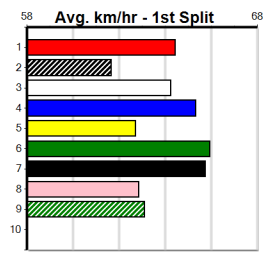

SENNACHIE AT STUD

Distance: 460m, Race Type: Grade 5, Total Prizemoney: $2,925
1st: $1,950, 2nd: $600, 3rd: $300, 4th: $75

KELLY JANE (6) has been racing well in better company of late and she can light them up soon after box rise. GALLOPING RED (7) owns a smart 25.97 PB here and he can follow the six across in the early stages. AUDACIOUS PADDY (8) has claims

Watchdog Tips: 6 7 8 1 Bet: Box Quinella 6,7,8 ($10 for 333.33%)

OUT OF CHARGE [5] Handy effort three runs back, must keep safe $8.00
WF Dog Jan-22 Sire: OUT OF RANGE Dam: FURIOUS FLOSS
Trainer: Joseph Abela (Clyde)
Winning Distances: < 300m (0) 300 - 399m (1) 400 - 499m (3) 500 - 599m (0) 600 - 699m (0) > 700m (0)
Winning Weights: 33.6(1) 33.7(1) 34.1(1) 34.4(1)
Box History table and Prize Best Starts table included.

MADALIA SNOOPY [5] Racing well but needs room early on, place $6.00
BK Dog Jun-21 Sire: ASTON DEE BEE Dam: MADALIA MAGGIE
Trainer: Peter McKenzie (Tinamba)
Winning Distances: < 300m (0) 300 - 399m (1) 400 - 499m (7) 500 - 599m (2) 600 - 699m (0) > 700m (0)
Winning Weights: 33.8(3) 33.9(1) 34.0(1) 34.2(1) 34.3(1) 34.4(1) 34.7(1) 34.8(1)
Box History table and Prize Best Starts table included.

MIGHTY HANNIBAL [5] Hit or miss early, likely to find bother, no $10.00
BK Dog Feb-21 Sire: BERNARDO Dam: MIGHTY MATILDA
Trainer: John Brown (Nyora)
Winning Distances: < 300m (0) 300 - 399m (3) 400 - 499m (3) 500 - 599m (1) 600 - 699m (0) > 700m (0)
Winning Weights: 35.8(1) 36.1(1) 36.9(1) 37.1(1) 37.8(1) 38.2(1) 39.1(1)
Box History table and Prize Best Starts table included.

RATTLE AND BANG [5] Prefer over longer but has the talent, place $10.00
F Dog May-22 Sire: FERAL FRANKY Dam: BELLA SHIMA
Trainer: Geoffrey Howell (Pearcedale)
Winning Distances: < 300m (0) 300 - 399m (0) 400 - 499m (2) 500 - 599m (1) 600 - 699m (0) > 700m (0)
Winning Weights: 35.6(1) 35.8(1) 35.9(1)
Box History table and Prize Best Starts table included.

BOOT A DREAM [5] Tough draw, may get buried back, tough ask $9.00
BD Dog Feb-21 Sire: MY REDEEMER Dam: LITTLE SAMARA
Trainer: Graeme Campbell (Drouin South)
Winning Distances: < 300m (0) 300 - 399m (1) 400 - 499m (8) 500 - 599m (4) 600 - 699m (0) > 700m (0)
Winning Weights: 34.4(1) 34.5(2) 34.6(2) 34.9(1) 35.0(1) 35.3(1) 35.4(3) 35.6(1) 35.7(1)
Box History table and Prize Best Starts table included.