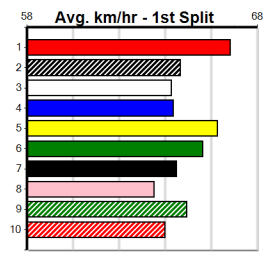

M C GRAFIX & SIGNS

Distance: 400m, Race Type: Grade 5, Total Prizemoney: $2,925
1st: $1,950, 2nd: $600, 3rd: $300, 4th: $75

ASTON TOMMY (2) has had little luck in stronger company of late and he can make amends.
BLAME ESMERALDA (1) has impressive straight track form and she is drawn to be prominent throughout. LINDENOW PATCH (4) is in great form

Watchdog Tips:

2

1

4

8

Bet:

Box Quinella 1,2,4 ($10 for 333.33%)

BLAME ESMERALDA [5] Impressive up the straight, well drawn, danger $6.00
BK Bitch Jun-22 Sire: FERNANDO BALE Dam: ESMAY
Owner(s): R Atkins
Trainer: Brian Sonneman (Warragul)
Winning Distances: < 300m (0) 300 - 399m (3) 400 - 499m (0) 500 - 599m (0) 600 - 699m (0) > 700m (0)
Box History table and Prize Best Starts table included.

ASTON TOMMY [5] Drops in class, gets the gun run, take catching $3.40
BD Dog Apr-22 Sire: TOMMY SHELBY Dam: ASTON MEILLEUR
Owner(s): R Borda
Trainer: David Condon (Devon Meadows)
Winning Distances: < 300m (0) 300 - 399m (1) 400 - 499m (4) 500 - 599m (4) 600 - 699m (0) > 700m (0)
Box History table and Prize Best Starts table included.

GROVER BALE (NSW)[5] Capable but can be hit or miss early, place $9.00
RBD Dog Mar-22 Sire: FERNANDO BALE Dam: IDRIA BALE
Owner(s): L Harris
Trainer: Luke Harris (Devon Meadows)
ENG BAL 2025-01-15
Winning Distances: < 300m (0) 300 - 399m (3) 400 - 499m (3) 500 - 599m (0) 600 - 699m (0) > 700m (0)
Box History table and Prize Best Starts table included.

LINDENOW PATCH (NSW)[5] In form, settles on the speed, major player $4.20
WBK Dog Jun-21 Sire: ORSON ALLEN Dam: MAGIC GYPSY
Owner(s): M Musselwhite
Trainer: John Musselwhite (Lindenow)
Winning Distances: < 300m (0) 300 - 399m (4) 400 - 499m (8) 500 - 599m (0) 600 - 699m (0) > 700m (0)
Box History table and Prize Best Starts table included.

SHANK'S PONY [5] Returned to form last time, harder tonight $6.00
WBE Bitch Jun-20 Sire: AUSSIE INFRARED Dam: MISS ELOISE
Owner(s): DAD AND I (SYN), G Howell, G Beattie
Trainer: Geoffrey Howell (Pearcedale)
Winning Distances: < 300m (0) 300 - 399m (1) 400 - 499m (13) 500 - 599m (0) 600 - 699m (0) > 700m (0)
Box History table and Prize Best Starts table included.