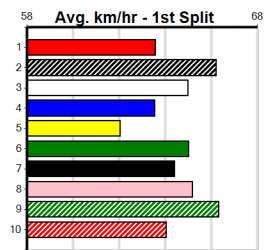

VIATEK

Distance: 400m, Race Type: Mixed 6/7, Total Prizemoney: $2,925
1st: $1,950, 2nd: $600, 3rd: $300, 4th: $75

ASTON SHEKEL (2) has turned in some brilliant performances at Sale of late and he can get the job done tonight. JUMBUK GERHARD (1) has the good draw and he will be prominent throughout. MINH CINDY (8) can run a cheeky race

Watchdog Tips: 2 1 8 4 Bet: Win 2

JUMBUK GERHARD [7] No luck last time, can settle on the speed, danger $6.00
Owner(s): B Joske
Sire: BERNARDO Dam: CRIMSON VIXEN
Trainer: Ben Joske (Yinnar South)
Box History table and performance details.

ASTON SHEKEL (NSW)[6] Brilliant at Sale of late, likely leader, yes $2.80
Owner(s): R Borda
Sire: ASTON RUPEE Dam: FIRE ON ICE
Trainer: Darren Archer (Nilma North)
Box History table and performance details.

ROSE OPAL [6] Never headed two runs back, this is harder $16.00
Owner(s): S Stockdale
Sire: ASTON RUPEE Dam: BESSIE'S DAISY
Trainer: Billy Stockdale (Fulham)
Box History table and performance details.

MAGIC OUTLAW [6] Can come out running, must be respected $12.00
Owner(s): P Pollutro
Sire: CATCH THE THIEF Dam: SUPREME OUTLAW
Trainer: Phillip Pollutro (Morwell)
Box History table and performance details.

FAST FREDDY [7] Steady maiden winner, can go faster, place $10.00
Owner(s): T D racing (SYN), G Rowe, B Stockdale
Sire: ASTON RUPEE Dam: BRUEGHELINO
Trainer: Des Douch (Maffra)
Box History table and performance details.