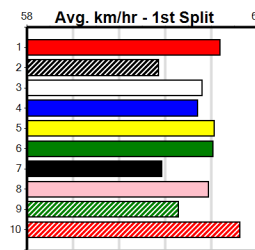

PHOTO MAN AT STUD

Distance: 400m, Race Type: Grade 5, Total Prizemoney: $2,925
1st: $1,950, 2nd: $600, 3rd: $300, 4th: $75

MYALL RAY (8) has been placed in four of five from this draw and he can find the top through the bend. ZONNEKEYN (5) carved out a slick 22.57 here last time and he just needs to step on terms. TOOTSIE (6) is racing with confidence.

Watchdog Tips: 8 5 6 3 Bet: Win 8

RAPIDFIRE LAYLA [5] More than capable but can be risky early, place $8.00
BK Bitch Apr-22 Sire: FABREGAS Dam: WYNBURN LUCIFER
Owner(s): JimKat Racing (SYN), J Holt, K Evans
Trainer: Katrina Evans (Kyneton)

KEISHA [5] Powerful type but prefer out wide, next time $10.00
BK Bitch Dec-21 Sire: WHISKEY RIOT Dam: ALCYONE
Owner(s): L Moore
Trainer: Natalie Presutto (Devon Meadows)

SON OF DUKE [5] Biks Never headed here last time, keep safe again $7.00
BK Dog Oct-21 Sire: ASTON DUKE Dam: TINKER SPIRIT
Owner(s): P Barry
Trainer: Peter Barry (Yallourn North)

CHALUPA BATMAN [5] Capable but will push up the track, risky $10.00
BE Dog Sep-22 Sire: COSMIC RUMBLE Dam: REAL REWARD
Owner(s): Three Little Pigs and The Big Bad Wolf (SYN), J Presutto, P Presutto, D Presutto
Trainer: Natalie Presutto (Devon Meadows)

ZONNEKEYN [5] Cracking 22.57 winner here last time, danger $3.60
F Dog Jan-23 Sire: BEAST UNLEASHED Dam: VEGAS TICKET
Owner(s): H Collins
Trainer: Heather Collins (Pearcedale)

1

2

3

4

5