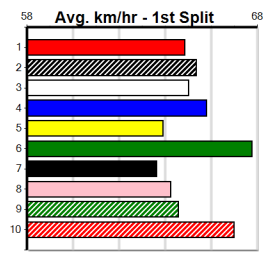

G'DAY CHEF CATERERS

Distance: 400m, Race Type: Grade 5, Total Prizemoney: $2,925
1st: $1,950, 2nd: $600, 3rd: $300, 4th: $75

ESPECIAL DIGGER (6) is one of the most reliable beginners in work and she will turn for home with a nice break. BANDIT BARBIE (5) is better than her past few runs and she just needs a little room in the early stages. BONNIE GAL (1) has the good draw

Watchdog Tips: 6 5 1 3 Bet: Win 6

BONNIE GAL [5] Handy effort two runs back, well drawn, threat $8.00
Owner(s): Bonnie (SYN), M Pollard, G Stephenson
Sire: HOOKED ON SCOTCH Dam: MEPUNGA BONNIE
Trainer: Chris Johannsen (Devon Meadow)

PERSUASION [5] Down on confidence, needs to lead, tough ask $12.00
Owner(s): TWENTY YEARS (SYN), G Howell, M Carlstrom, G Beattie, B Melbourne
Sire: HOOKED ON SCOTCH Dam: SPARKY GIRL
Trainer: Geoffrey Howell (Pearcedale)

CUBAN CIGAR [5] Back in form, can ping the lids, keep safe $4.00
Owner(s): Vi Alskar Hundar (SYN), A Lie, J Sharp
Sire: WALK HARD Dam: HAVANA MISS
Trainer: Jason Sharp (Lara)

MALO MAGIC (NSW)[5] Talented but better suited to a wider draw, risky $9.00
Owner(s): BACHELOR CLUB (SYN), P Martinovic, J Martinovic, J Martinovic
Sire: FERNANDO BALE Dam: DYNA FANCY
Trainer: John Martinovic (Koo Wee Rup)

BANDIT BARBIE (NSW)[5] No luck of late, has the talent, main danger $6.00
Owner(s): B Alford
Sire: JUNGLE DEUCE Dam: LITTLE NANGAR
Trainer: Brian Alford (Yarram)

1

2

3

4

5