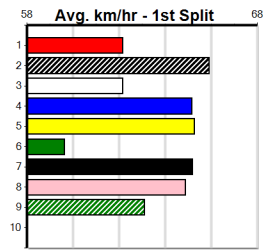

BARN BAR FUNCTION ROOM

Distance: 460m, Race Type: Grade 5, Total Prizemoney: $2,925
1st: $1,950, 2nd: $600, 3rd: $300, 4th: $75

SAXON KELTON (4) was far from disgraced in his first look here and he will be much better for the run. FLEX FOR ME (2) has been impressive in his past three and he can settle on the speed. RAPIDFIRE JAYDA (7) has good mid race pace.

Watchdog Tips: 4 2 7 1 Bet: Win 4

CALIMO [5] Prefer out wide but is a powerful type, keep safe $3.40
BK Dog Jun-21 Sire: ASTON DEE BEE Dam: MADALIA MAGGIE
Trainer: John Connor (Rosedale)
Winning Distances: < 300m (0) 300 - 399m (1) 400 - 499m (7) 500 - 599m (5) 600 - 699m (0) > 700m (0)
Winning Weights: 34.9(3) 35.0(1) 35.1(1) 35.2(1) 35.4(1) 35.5(2) 35.6(1) 35.9(1) 36.0(2)

FLEX FOR ME [5] Impressive in his past three, danger if steps $4.60
BK Dog Jan-22 Sire: SHIMA SHINE Dam: ABSOLUTE RUBY
Trainer: Gregory Mclachlan (Cranbourne)
Winning Distances: < 300m (0) 300 - 399m (3) 400 - 499m (2) 500 - 599m (0) 600 - 699m (0) > 700m (0)
Winning Weights: 32.3(1) 32.7(2) 32.9(1) 33.0(1)

ABRAXAS BALE [5] Biks Lack of early speed is a worry, prefer to watch $16.00
BD Dog Apr-22 Sire: CHRISTO BALE Dam: DYNA ROMY
Trainer: Luke Harris (Devon Meadows)
Winning Distances: < 300m (0) 300 - 399m (1) 400 - 499m (2) 500 - 599m (1) 600 - 699m (0) > 700m (0)
Winning Weights: 35.2(1) 36.3(1) 36.4(1) 36.7(1)

SAXON KELTON [5] Impressive in his first look here, take stopping $4.20
BE Dog May-22 Sire: SHIMA SHINE Dam: ITA LOUISA
Trainer: Barry Toner (Bunyip)
Winning Distances: < 300m (0) 300 - 399m (2) 400 - 499m (1) 500 - 599m (0) 600 - 699m (0) > 700m (0)
Winning Weights: 35.3(1) 35.4(1) 36.3(1)

MADALIA ZOOM [5] Solid record here, draw is a worry, place $8.00
WBK Dog Nov-20 Sire: BANJO BOY Dam: ZIPPING SCARLET
Trainer: Peter McKenzie (Tinamba)
Winning Distances: < 300m (0) 300 - 399m (0) 400 - 499m (3) 500 - 599m (6) 600 - 699m (0) > 700m (0)
Winning Weights: 34.7(1) 34.8(1) 35.3(2) 35.4(1) 35.6(2) 35.7(1) 35.9(1)

1

2

3

4

5