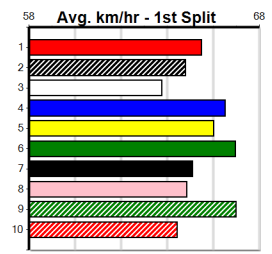

PAUA OF BUDDY AT STUD

Distance: 400m, Race Type: Mixed 4/5, Total Prizemoney: $3,360
1st: $2,250, 2nd: $690, 3rd: $345, 4th: $75

BETTER LIGHT UP (8) is armed with brilliant pace once balanced and he is ideally drawn out wide. TENSION HEAD (6) has been ultra impressive in his past two and he will be in the firing line throughout. GOT FLAIR (5) has claims

Watchdog Tips: 8 6 5 1 Bet: Win 8

ASTON JALAPENO [5] Prefer out wide but has good muster, respect $9.00
BK Dog Mar-22 Sire: ASTON DEE BEE Dam: ASTON LOPEZ
Trainer: Corey Mackie (Tooradin)
Winning Distances: < 300m (0) 300 - 399m (9) 400 - 499m (0) 500 - 599m (0) 600 - 699m (0) > 700m (0)
Winning Weights: 31.1(1) 32.1(1) 32.2(2) 32.3(1) 32.5(3) 32.6(1)
3rd (1) 33.0 300 HVL R10 24-Nov-24 16.95 16.67 2.00L POSH PAWS (16.81) S/3 . . . 3.91 $7.60 X45
1st (2) 32.6 350 HVL R10 01-Dec-24 19.04 18.78 0.75L WILL VANSON (19.08) Q/1 . . . 6.39 $7.70 5
4th (6) 32.7 400 WGL R7 06-Dec-24 22.81 22.44 2.25L ROCK IT QUEEN (22.65) M/22 . . . 8.31 $13.10 X45
4th (6) 33.1 350 HVL R8 15-Dec-24 19.13 18.86 4.00L WILL VANSON (18.86) M/1 . . . 6.39 $7.10 X45
3rd (7) 32.5 390 BAL R12 18-Dec-24 22.60 22.07 3.5L SHA TIN KING (22.37) M/22 . . . 8.44 $7.10 5
7th (1) 32.6 390 SHP R11 23-Dec-24 22.65 22.17 7.00L MIKE ANGELO ZEAL (22.19) M/77 . . . 8.53 $4.20 5
1st (3) 32.5 390 BAL R13 01-Jan-25 22.38 21.97 0.75L ROSCOE BALE (22.43) Q/11 . . . SW 8.36 $12.90 5
2nd (4) 32.8 390 SHP R4 06-Jan-25 22.17 22.07 1.75L LET'S WIN OLLIE (22.07) M/32 . . . 8.40 $14.70 X45
Last 3 wins NOT included above
1st (6) 31.1 320 WAG R12 07-Jun-24 18.32 18.23 3.25L SAINT REMY (18.55) . . . $2.80 5H
1st (7) 32.2 300 HVL R12 11-Aug-24 16.93 16.65 0.50L CREDITOR (16.96) M/3 . . . 4.02 $3.20 5
1st (1) 32.5 300 HVL R9 13-Oct-24 16.76 16.51 0.75L MIKE ANGELO ZEAL (16.79) M/4 . . . 3.99 $8.30 X45

OUR VISION [5] Good record here but needs it easier, place $7.50
BK Bitch Dec-22 Sire: BERNARDO Dam: DENISE'S VISION
Trainer: Jason Sharp (Lara)
Winning Distances: < 300m (0) 300 - 399m (0) 400 - 499m (4) 500 - 599m (0) 600 - 699m (0) > 700m (0)
Winning Weights: 27.0(1) 27.1(1) 27.2(1) 27.5(1)
1st (4) 27.5 400 GEL R3 19-Nov-24 22.89 22.65 4.25L RIVERDALE TURBO (23.19) Q/11 . . . 8.46 $3.70 6G
3rd (7) 27.4 390 WBL R11 25-Nov-24 22.53 22.27 0.75L CAESARS PALACE (22.48) M/22 . . . 8.64 $1.50 5
2nd (2) 27.5 400 GEL R8 03-Dec-24 22.91 22.66 0.50L THAT'S A BOODIE (22.89) Q/21 . . . 8.60 $2.20 T3-5
1st (3) 27.1 400 WGL R11 12-Dec-24 22.69 22.69 2.00L SODA DUKE (22.82) M/21 . . . 8.39 $5.30 T3-RW
2nd (4) 26.7 390 WBL R13 19-Dec-24 22.41 21.82 1.75L HENRY BALE (22.30) M/43 . . . 8.78 $2.90 5
8th (3) 27.3 410 HOR R10 27-Dec-24 24.35 23.28 15.00 DRAGONELLE (23.37) M/55 . . . 10.90 $6.20 5
3rd (2) 27.1 400 WGL R5 02-Jan-25 22.69 22.43 2.50L CHESTER CAMPBELL (22.52) Q/32 . . . 8.64 $3.10 SH
3rd (3) 26.4 390 WBL R11 09-Jan-25 22.41 21.75 6.00L PAW YONDER (21.99) S/74 . . . 9.10 $7.40 5
Last 3 wins NOT included above
1st (4) 27.0 400 WGL R1 25-Jul-24 23.18 23.01 2.75L SONGKRAN (23.36) Q/21 . . . 8.45 $2.20 T3-M
1st (7) 27.2 400 GEL R9 20-Aug-24 22.66 22.49 1.00L GO NOW (22.73) Q/11 . . . 8.38 $4.50 7