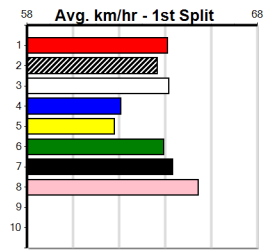

OAKS SUPER BOX

Distance: 460m, Race Type: Mixed 6/7, Total Prizemoney: $2,925
1st: $1,950, 2nd: $600, 3rd: $300, 4th: $75

ASTON WALKER (8) has been impressive in his past two and he should be able to assume control soon after box rise. AMRON SAMMY (7) was never headed here last time and he will continue to improve. AMRON TOMMY (3) won't be too far away late

Watchdog Tips: 8 7 3 1 Bet: Win 8

Form Box Wgt Dist Track Date Time BON Margin 1st/2nd (Time) PIR Checked Comment W/R Split 1 S/P Grade
BIG DUKE [7] Hard to follow but has some talent, keep safe $12.00
BK Dog Jan-23 Sire: HOUDINI BOY Dam: RING A DRAGON Trainer: Danny Cortese (Devon Meadows)
Owner(s): T Caddy
Winning Distances: < 300m (0) 300 - 399m (0) 400 - 499m (1) 500 - 599m (0) 600 - 699m (0) > 700m (0)
Winning Weights: 33.6(1)
4th (8) 34.1 400 WGL R3 29-Nov-24 23.17 22.61 3.25L AGENT SUSIE (22.95) M/75 . . . 8.67 $3.00 7
8th (5) 33.8 460 WGL R7 03-Dec-24 26.80 25.95 10.00 BETTY'S GARDEN (26.12) Q/778 . . . 6.70 $8.00 X67
2nd (7) 33.9 460 GEL R7 09-Dec-24 26.13 25.77 5.50L MR. MIYAGI (25.77) M/122 . . . 6.64 $13.30 X67
8th (8) 34.4 460 WGL R2 17-Dec-24 26.54 25.52 4.00L NAUGHTY NORM (26.27) M/668 . . . 6.72 $6.40 X67H
2nd (3) 34.5 515 SAP R3 23-Dec-24 30.33 29.71 1.00L BLINKED (30.27) Q/1111 . . . 5.08 $5.30 7
4th (7) 34.4 515 SAP R9 30-Dec-24 30.32 29.30 8.50L CLONCURRY GOLD (29.73) M/4444 . . . 5.21 $30.70 X67
7th (3) 34.2 515 SAP R9 06-Jan-25 30.65 29.37 12.00 ON THE LOOSE (29.84) M/4577 . . . 5.22 $8.00 X67H
4th (5) 34.0 460 WGL R4 10-Jan-25 26.16 25.49 7.50L ASTON HAMILTON (25.64) M/664 . . . 6.73 $27.90 RWH
Last 3 wins NOT included above
1st (1) 33.6 400 GEL R1 08-Nov-24 22.76 22.39 2.75L RIVERSDALE MICK (22.93) Q/11 . . . 8.40 $1.70 M

HOT SPOT [7] Rarely runs a bad race in this company, place $10.00
BK Bitch Jun-22 Sire: FERAL FRANKY Dam: DREAMING Trainer: Katrina Evans (Kyneton)
Owner(s): Gisborne Grumps (SYN), J Grant, J Prater, P Brun
Winning Distances: < 300m (0) 300 - 399m (1) 400 - 499m (0) 500 - 599m (0) 600 - 699m (0) > 700m (0)
Winning Weights: 25.9(1)
5th (3) 25.4 425 BEN R9 13-Nov-24 24.85 24.27 3.75L HILLBILLY ROCKY (24.59) M/566 . . . 6.87 $2.70 T3-RW
3rd (5) 25.4 425 BEN R3 20-Nov-24 24.43 24.19 2.75L WINE LOVER (24.26) Q/233 . . . 6.70 $3.40 7
3rd (2) 25.3 500 BEN R7 27-Nov-24 28.79 28.44 3.5L TAMMY ROAD (28.56) M/333 . . . 6.88 $10.00 T3-7
3rd (2) 25.7 500 BEN R5 04-Dec-24 28.82 28.34 7.00L JOLLY OLLIE (28.34) M/443 . . . 6.79 $10.30 X67
2nd (3) 25.7 500 BEN R6 11-Dec-24 28.62 28.48 0.10L BOLD BERT (28.62) M/211 . . . 6.67 $5.30 T3-RW
3rd (8) 25.7 450 BAL R12 24-Dec-24 25.91 25.09 4.00L PAW NITRO (25.65) M/343 . . . 6.73 $3.50 T3-7
3rd (8) 25.8 400 WGL R7 02-Jan-25 23.29 22.43 4.25L SPEEDY RIOT (23.00) S/44 . . . 8.60 $4.20 SH
2nd (8) 25.8 450 SHP R5 11-Jan-25 25.56 25.44 0.75L RED ROCKS BEAUTY (25.52) M/111 . . . 6.71 $23.70 7
Last 3 wins NOT included above
1st (7) 25.9 300 HVL R1 17-May-24 17.10 16.92 4.75L DOONGALLA GAL (17.42) . . . $2.20 T3-M