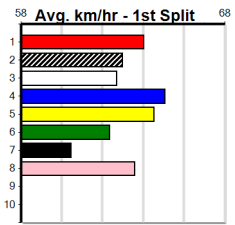

Suggested Quaddie:

- 1st Leg: 6,8 2nd Leg: 1,4,7
- 3rd Leg: 2,4,8 4th Leg: 2,7
- Cost: \$50 for 138.89%

Average Winning Time:

Distance	Grade	Avg. Time
515m	Mixed 3/4	29.53
515m	Grade 5 Heat	29.60
515m	Mixed 4/5	29.61
515m	Mixed 6/7	29.91
595m	Mixed 4/5	34.29
595m	Restricted Win	34.72

Track Record:

Distance	Time	Greyhound	Date Set
515m	28.790	ASTON RUPEE	09-Sep-21
595m	33.562	COLLINDA PATTY	15-Aug-21
715m	41.157	HERE'S TEARS	30-Jan-20

Download Now

Mobile Form Guide

Sandown

1
7:00PM
(VIC time)

IF ONLY (3) has gone to another level winning her last 2 starts which includes a fast all the way 30.03 Meadows win and she looks hard to catch. LOCHINVAR CHOAS (4) ran a hat-trick of smart placings prior to last starts luckless run.