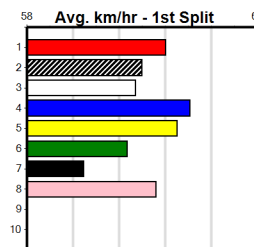

1
7:00PM

(VIC time)

Distance: 515m, Race Type: Mixed 6/7, Total Prizemoney: $3,340
1st: $2,230, 2nd: $690, 3rd: $345, 4th: $75

IF ONLY (3) has gone to another level winning her last 2 starts which includes a fast all the way 30.03 Meadows win and she looks hard to catch. LOCHINVAR CHOAS (4) ran a hat-trick of smart placings prior to last starts luckless run.

Watchdog Tips: **3** **4** **5** **1** Bet: **Win 3**

WHATEVER GEORGE [7] Drawn to run a cheeky race at odds. $11.00
BE Dog Feb-23 Sire: ASTON RUPEE Dam: WHATEVER I WANT Trainer: Adam Hellenen (Blind Bight)
Winning Distances: < 300m (0) 300 - 399m (0) 400 - 499m (1) 500 - 599m (0) 600 - 699m (0) > 700m (0)
Winning Weights: 31.9(1)
1st (6) 31.9 400 WGL R1 04-Nov-24 22.97 22.45 1.5L CRYSTALIZE (23.06) M/21 SW 8.40 $8.60 M
2nd (7) 32.6 425 BEN R4 20-Dec-24 24.13 23.75 4.25L FEROCIOUS CANARY (23.84) M/112 6.58 $8.70 X67
7th (3) 32.4 515 SAN R2 02-Jan-25 31.11 29.35 22.00 URANA XAVIER (29.63) M/5457 5.32 $20.60 X67
3rd (1) 32.6 515 SAP R10 06-Jan-25 30.14 29.37 6.50L NOSEY BLUEY (29.71) M/4222 5.24 $2.30 X67H
8th (6) 32.5 525 MEA R2 11-Jan-25 31.63 29.78 20.00 SHIMA STAN (30.25) M/8888 5.44 $54.30 7
5th (7) 32.2 515 SAN R2 16-Jan-25 30.26 29.00 9.00L TEXAS PRESIDENT (29.66) M/5555 5.31 $23.10 X67F
6th (2) 32.0 515 SAN R2 23-Jan-25 31.34 28.84 24.00 LIBERTY KELTON (29.66) M/3226 VO 5.22 $8.10 7

SOUTH THAILAND [7] Front runner, needs to lead, place preferred. $15.00
WBE Dog Oct-22 Sire: TOMMY SHELBY Dam: LIZZIE'S ENTITY Trainer: Donna Knight (Talbot) ENG BEN 2025-01-24
Winning Distances: < 300m (0) 300 - 399m (0) 400 - 499m (0) 500 - 599m (1) 600 - 699m (0) > 700m (0)
Winning Weights: 31.1(1)
2nd (6) 30.8 390 BAL R3 13-Dec-24 22.41 22.19 1.00L FEROCIOUS CANARY (22.34) M/52 SW 8.65 $8.50 M
4th (3) 31.0 525 MEP R2 18-Dec-24 30.83 29.94 7.00L PAW TORONTO (30.37) M/5333 5.33 $20.00 M
1st (3) 31.1 515 SAP R1 23-Dec-24 30.12 29.71 3.25L ULTIMATE LEXI (30.35) M/3211 5.23 $4.60 M
7th (7) 31.5 525 MEP R9 01-Jan-25 31.24 29.85 16.00 POCKET MOUSE (30.17) S/7777 5.46 $11.10 X67
4th (6) 31.5 595 SAP R3 06-Jan-25 35.48 34.60 13.00 CRUTCHING TOMMY (34.60) M/5444 9.78 $18.60 RW
4th (2) 30.9 595 SAP R3 13-Jan-25 35.12 34.13 8.50L RING ME LATER (34.55) M/6433 9.60 $5.50 RW
3rd (3) 30.8 425 BEN R1 16-Jan-25 24.71 24.16 8.00L TIGER SHARK (24.16) M/454 6.79 $7.10 T3-7
3rd (3) 30.6 595 SAP R3 20-Jan-25 35.03 34.22 4.25L CANYA KIPPER (34.74) M/2222 9.53 $37.30 RW

IF ONLY (QLD)[6] Gone to another level, early burn, the one to beat. $2.00
BK Bitch Feb-22 Sire: FERNANDO BALE Dam: SEQUANA Trainer: Robert Camilleri (Lara)
Winning Distances: < 300m (0) 300 - 399m (0) 400 - 499m (0) 500 - 599m (2) 600 - 699m (0) > 700m (0)
Winning Weights: 25.8(1) 26.0(1)
8th (6) 26.3 460 WGL R3 01-Nov-24 27.41 25.71 21.00 HAWKER HURRICANE M/678 V28 6.93 $3.00 M
F (6) 26.2 450 WBL R1 26-Dec-24 0.00 25.32 MORAIN PIPER (26.07) S/666 SW 7.63 $2.00 M
3rd (7) 26.2 485 HOR R3 06-Jan-25 28.09 27.25 5.50L PAW BARTON (25.42) M/223 6.75 $6.90 M
2nd (7) 25.8 435 SLE R1 12-Jan-25 25.18 24.26 1.75L FAST FREDDY (25.07) M/432 5.39 $4.80 M
1st (6) 25.8 510 SLE R5 15-Jan-25 29.03 29.03 3.00L WARRIOR ETHAN (29.22) M/222 9.33 $6.00 T3-RW
1st (4) 26.0 525 MEP R3 22-Jan-25 30.03 29.86 4.75L STATUE OF TIME (30.36) Q/1111 SW 5.12 $21.40 X67H