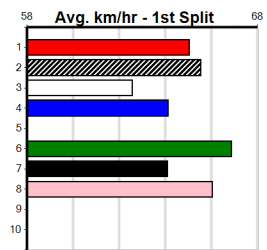

7

9:16PM

(VIC time)

Distance: 515m, Race Type: Grade 5 Heat, Total Prizemoney: $3,340
1st: $2,230, 2nd: $690, 3rd: $345, 4th: $75

PAW PASADENA (2) is a dog on the rise and with even luck going into the first turn he will be mighty hard to beat. VALENCIA JIM (4) can set a cracking speed early. The versatile DOTTY'S GIFT (8) posted back to back smart recent Meadows wins.

Watchdog Tips: 2 4 8 7 Bet: Win 2

WHITE SHIRAZ [5] Drawn better today, could be placed at odds. $17.00
WBK Bitch May-21 Sire: FERNANDO BALE Dam: PEPPER SHIRAZ
Owner(s): P Ellis Trainer: Jye Formosa (Heathcote)
Winning Distances: < 300m (0) 300 - 399m (0) 400 - 499m (0) 500 - 599m (7) 600 - 699m (0) > 700m (0)
Winning Weights: 27.2(1) 27.5(2) 27.7(1) 27.9(1) 28.2(1) 28.6(1)
8th (8) 28.9 350 HVL R7 27-Dec-24 20.13 19.51 4.25L IRISH BREW (19.84) S/8 . . . 6.85 $50.20 T3-5
8th (3) 28.8 545 BAL R8 30-Dec-24 31.62 31.15 7.00L SCALA BLACK (31.15) Q/5788 . . . 6.93 $31.60 T3-5
6th (5) 28.6 350 HVL R7 03-Jan-25 19.86 19.51 4.50L CLARA STELLA (19.56) M/7 . . . 6.74 $24.80 T3-5
7th (4) 28.1 500 BEN R8 08-Jan-25 29.15 28.42 11.00 JOLLY OLLIE (28.43) M/667 . . . 6.93 $32.70 T3-5
5th (2) 28.3 350 HVL R11 10-Jan-25 19.92 19.60 3.25L FEROCIOUS SANDY (19.70) M/7 . . . 6.77 $12.60 T3-5
6th (6) 28.3 350 HVL R7 17-Jan-25 19.98 19.68 3.00L CLARA STELLA (19.77) S/7 . . . 6.89 $29.50 T3-5
6th (4) 28.2 515 SAP R7 20-Jan-25 30.25 29.40 8.00L PALDRON BALE (29.70) M/6787 . . . 5.33 $43.70 5NP
4th (2) 28.5 350 HVL R10 24-Jan-25 19.78 19.52 1.00L SIDEWINDER (19.71) M/7 . . . 6.83 $18.80 T3-5
Last 3 wins NOT included above
1st (2) 28.6 500 BEN R8 08-Jun-24 28.58 28.58 0.25L SIR BINGO (28.59) M/233 . . . 6.72 $20.50 5
1st (1) 28.2 525 MEP R12 10-Jul-24 30.56 30.00 4.00L CABAO DEWBERRY (30.83) M/1111 . . . 5.25 $12.50 T3-5
1st (1) 27.9 525 MEP R11 21-Aug-24 30.39 29.91 1.5L BALLAN BRUMBY (30.48) M/6322 . . . 5.32 $5.90 T3-5

PAW PASADENA (NSW)[5] Dog on the rise, can run fast times, hard to beat $1.70
BK Dog Feb-23 Sire: JACKSLITTLETHING Dam: IDRIA BALE
Owner(s): B Wheeler Trainer: Robert Camilleri (Lara)
Winning Distances: < 300m (0) 300 - 399m (0) 400 - 499m (4) 500 - 599m (1) 600 - 699m (0) > 700m (0)
Winning Weights: 31.9(3) 32.0(1) 32.2(1)
2nd (4) 32.0 450 WBL R9 04-Dec-24 25.42 24.92 2.00L SPRINGER'S BOY (25.30) S/733 . . . 6.77 $6.50 RW
1st (4) 31.9 410 HOR R9 17-Dec-24 23.40 23.14 7.00L MAGIC WESTERN (23.88) M/11 . . . SW 10.29 $3.00 6G
2nd (7) 31.9 450 WBL R7 19-Dec-24 25.28 24.81 2.25L CANYA DIVERSION (25.13) Q/332 . . . . 6.62 $3.30 X67
2nd (2) 32.0 485 HOR R7 27-Dec-24 27.71 27.22 1.00L DIFFERENT HERE (27.65) M/322 . . . . 6.70 $1.90 RW
1st (2) 31.9 485 HOR R7 06-Jan-25 27.63 27.25 2.00L BUN UNDERCURRENT M/432 . . . . 6.80 $4.40 5H
2nd (3) 32.1 525 MEA R5 11-Jan-25 30.25 29.78 1.00L WILL VANSON (30.18) M/6332 . . . . 5.21 $6.00 5F
1st (6) 31.9 525 MEP R9 15-Jan-25 29.97 29.93 4.00L BLUE GOOSE BOY (30.24) M/1111 . . . . 5.17 $2.30 X45
6th (3) 32.2 515 SAN R4 23-Jan-25 29.99 28.84 7.00L SILKY SAUCE (29.53) S/8666 . . . . 5.42 $10.00 5
Last 3 wins NOT included above
1st (2) 32.2 410 HOR R2 09-Nov-24 23.56 22.98 2.00L AUNTIE AMBER (23.68) S/53 . . . . 10.63 $1.90 M
1st (5) 32.0 410 HOR R3 26-Nov-24 23.30 22.97 2.25L SOLAR JESSIE (23.45) M/22 . . . . 10.58 $2.70 X67