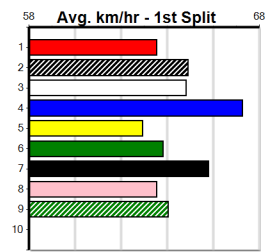

DOWNLOAD THE WATCHDOG APP

Distance: 595m, Race Type: Mixed 4/5, Total Prizemoney: $4,445
1st: $2,990, 2nd: $920, 3rd: $460, 4th: $75

MAHOGANY (7) beat a quality field at the Meadows last week and a similar effort today would see him hard to hold out. POCKET MOUSE (2) can handle the rise in distance and is drawn to settle on the speed.

Watchdog Tips: 7 2 3 4 Bet: Trifecta 2,7/2,3,7/2,3,4,7 ($10 - 125%)

LYON BALE (NSW)[5] Capable of running a cheeky race at odds. $18.00
Owner(s): L Harris
Sire: FERNANDO BALE Dam: ALERA BALE
Trainer: Luke Harris (Devon Meadows)
Winning Distances: < 300m (0) 300 - 399m (0) 400 - 499m (4) 500 - 599m (1) 600 - 699m (0) > 700m (0)
Winning Weights: 33.0(1) 33.2(1) 33.7(1) 34.3(1) 34.4(1)
Box History table and Prize Best Starts table included.

POCKET MOUSE [5] Can handle the distance rise, early burn, danger $4.50
Owner(s): SCOTLAND (SYN), D Ireland, A Scott
Sire: FERAL FRANKY Dam: SEVILLA
Trainer: Jason Formosa (Heathcote)
Winning Distances: < 300m (0) 300 - 399m (1) 400 - 499m (1) 500 - 599m (3) 600 - 699m (0) > 700m (0)
Winning Weights: 28.5(1) 28.8(1) 29.0(2) 29.4(1)
Box History table and Prize Best Starts table included.

EL CRIMP ADORE [5] Placed behind a good type here last time, threat. $6.50
Owner(s): G Ponton
Sire: FERNANDO BALE Dam: CRIMSON VIXEN
Trainer: Dawn Johnston (Toongabbie)
Winning Distances: < 300m (0) 300 - 399m (0) 400 - 499m (11) 500 - 599m (2) 600 - 699m (0) > 700m (0)
Winning Weights: 31.5(1) 31.9(1) 32.0(2) 32.3(1) 32.4(1) 32.6(1) 32.7(2) 32.9(1) 33.1(2) 33.3(1)
Box History table and Prize Best Starts table included.

DISTRACTING [5] Back in form, speed underneath is the concern. $7.00
Owner(s): W Green
Sire: BARCIA BALE Dam: SUBMISSION
Trainer: Keith Lancaster (Melton)
Winning Distances: < 300m (0) 300 - 399m (1) 400 - 499m (2) 500 - 599m (4) 600 - 699m (4) > 700m (0)
Winning Weights: 25.2(1) 25.4(3) 25.5(2) 25.6(2) 26.0(1) 26.3(1) 26.4(1)
Box History table and Prize Best Starts table included.

MY SLICK RICK [5] Improved run last week but drawn to find bother. $18.00
Owner(s): K Towt
Sire: FERAL FRANKY Dam: BELT UP LIBBA
Trainer: Debra Cumes (Drouin West)
Winning Distances: < 300m (0) 300 - 399m (2) 400 - 499m (0) 500 - 599m (2) 600 - 699m (1) > 700m (0)
Winning Weights: 33.2(2) 33.6(1) 33.9(1) 34.1(1)
Box History table and Prize Best Starts table included.