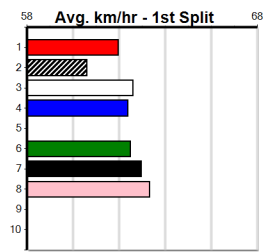

TOONGABBIE LODGE (0-2 WINS)(300+RANK)

2

7:22PM

(VIC time)

Distance: 595m, Race Type: Restricted Win, Total Prizemoney: $3,940
1st: $2,640, 2nd: $815, 3rd: $410, 4th: $75

RING ME LATER (6) was desperately unlucky here last week and if he can replicate his 34.55 recent win here that will go along way to winning this event. CANYA KIPPER (7) was never challenged in his solid 34.74 win here last week.

Watchdog Tips: **6** **7** **1** **8** **Bet:** **Win 6**

1

MISTER MANFREDI [6] **$5.00**

Drawn to settle on the speed, major player.

F Dog Aug-22 **Sire: AUSSIE INFRARED** **Dam: OVER AND AWAY**

Owner(s): C Armstrong **Trainer: Chris Armstrong (Hoppers Crossi)**

Winning Distances: < 300m (0) 300 - 399m (0) 400 - 499m (0) 500 - 599m (1) 600 - 699m (1) > 700m (0)

Winning Weights: 36.0(1) 38.2(1)

Rank	Age	Sex	Dist	Track	Date	Time	BON	Margin	1st/2nd (Time)	PIR	Checked	Comment	WR	Split 1	S/P	Grade	
7th	(7)		37.9	525	MEA	R2	14-Dec-24	31.18	29.70	12.00	SAINT NIFTY (30.40)	M/6577				5.27	$7.40 7
3rd	(1)		38.2	515	SAN	R1	19-Dec-24	30.08	29.48	2.50L	SHIMA BLUSH (29.90)	M/5312				5.27	$10.00 7
6th	(4)		38.5	595	SAP	R5	23-Dec-24	35.68	34.02	16.00	DEWANA SENSATION (34.58)	M/7766				9.95	$32.60 RWH
5th	(7)		38.4	650	SHP	R5	30-Dec-24	37.77	37.18	7.50L	MEPUNGA INFRARED (37.25)	M/2223				17.28	$23.10 RWH
3rd	(1)		38.1	525	MEA	R1	04-Jan-25	30.41	29.78	3.25L	QUEEN KIMETTO (30.20)	M/6433				5.28	$5.00 X67
4th	(5)		38.2	525	MEA	R2	11-Jan-25	31.10	29.78	13.00	SHIMA STAN (30.25)	M/7755				5.43	$26.40 7
1st	(2)		38.2	600	MEP	R2	15-Jan-25	35.01	34.68	4.50L	THIS BAD BOY (35.31)	M/2111	SW			9.14	$3.00 RW
8th	(8)		38.6	595	SAP	R2	20-Jan-25	35.35	34.22	12.00	REALITY PIE (34.53)	M/8788				9.66	$32.20 RW

Last 3 wins NOT included above

1st	(7)		36.0	525	MEP	R1	22-May-24	31.04	29.92	2.00L	AKELA IAIDO (31.18)	M/2211				5.44	$3.20 M

Box History

Bx	1st	2nd	3rd	4th	5th	6th	7th	8th
1		1	3					
2	1	1			1	1		
3		2	1	1				
4				1		2		
5				1				
6			1					1
7	1				1			1
8		1	1	1				1

Prize Best Starts Trk/Dts APM: $11880.00, 35.07(6)-26/8/24, 26-2-5-5, 3-0-0-0, 7487