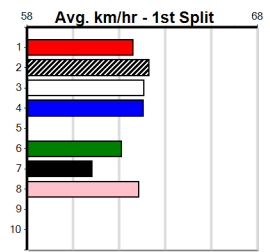

Sandown (SAP)

3

7:44PM

(VIC time)

HARD STYLE RICO AT STUD (0-2 WINS)(300+)

Distance: 595m, Race Type: Restricted Win, Total Prizemoney: $3,940
1st: $2,640, 2nd: $815, 3rd: $410, 4th: $75

REALITY IS (4) is by far the most talented chaser in this race and just needs some luck going into the first bend. NEWHAVEN SEQUOIA (3) drops in class and back to a more suitable distance. REDEEM HER (1) can fill a minor placing.

Watchdog Tips: **4** **3** **1** **8** **Bet:** Win 4

1

REDEEM HER [7] **Drawn to run a solid race at odds.** **$12.00**

WRBD Bitch Apr-22 Sire: MY REDEEMER Dam: BELLE'S ON BOOST Trainer: Danielle Smith (Lara)

Owner(s): D Smith

Winning Distances: < 300m (0) 300 - 399m (0) 400 - 499m (1) 500 - 599m (0) 600 - 699m (0) > 700m (0)

Winning Weights: 28.6(1)

Pos	Dist	Wgt	Track	Date	Time	Margin	1st/2nd (Time)	PIR	Checked	Comment	WR	Split 1	S/P	Grade
4th (5)	28.4	450	SHP	R5	18-Nov-24	25.84	24.93	4.50L TWILIGHT SLEUTH (25.53)	M/644	.	.	6.78	$23.60	X67
5th (7)	28.3	515	SAP	R3	25-Nov-24	30.49	29.49	11.00 FEAT OF STRENGTH (29.73)	M/4666	.	SW	5.21	$52.50	X67
8th (7)	28.4	515	SAP	R9	02-Dec-24	30.63	29.53	14.00 WHODAT DUCHESS (29.72)	M/4878	.	VO	5.27	$65.60	X67
5th (3)	28.6	595	SAP	R3	09-Dec-24	35.02	34.19	12.00 CRUTCHING TOMMY (34.19)	M/5555	.	.	9.51	$22.90	RW
4th (4)	28.3	600	MEP	R4	18-Dec-24	35.94	34.59	5.50L SPEEDY BEAR (35.58)	M/7776	.	.	9.57	$3.50	RW
3rd (5)	28.4	460	GEL	R6	31-Dec-24	26.46	25.89	5.00L RAVEN OWEN (26.13)	M/344	.	.	6.77	$25.10	X67
6th (1)	28.5	510	SLE	R5	12-Jan-25	29.67	28.73	10.00 ROYAL MAGPIE (28.99)	M/777	.	.	9.67	$71.20	X67
4th (5)	29.1	545	BAL	R5	20-Jan-25	32.11	31.75	5.50L ROTHWELL PAUL (31.75)	M/5666	.	.	6.99	$19.60	X67

Last 3 wins NOT included above

Pos	Dist	Wgt	Track	Date	Time	Margin	1st/2nd (Time)	PIR	Checked	Comment	WR	Split 1	S/P	Grade
1st (4)	28.6	450	SHP	R1	01-Aug-24	25.79	25.43	2.25L ULTIMATE ROCKET (25.94)	M/222	.	.	6.75	$4.20	T3-M

Prize Best Starts Trk/Dts APM: $4360.00, 35.02(3)-9/12/24, 32-1-3-4, 1-0-0-0, 1929

2

CRUZADO (NSW)[7] **Struggled since winning his maiden, place best** **$18.00**

WLTF Dog Feb-23 Sire: OUT OF RANGE Dam: KANZAN Trainer: Terrence Reid (Yuroke)

Owner(s): Quaddie Boys (SYN), C Payne, C Hockey, P Joice, A Northridge

Winning Distances: < 300m (0) 300 - 399m (0) 400 - 499m (0) 500 - 599m (1) 600 - 699m (0) > 700m (0)

Winning Weights: 37.9(1)

Pos	Dist	Wgt	Track	Date	Time	Margin	1st/2nd (Time)	PIR	Checked	Comment	WR	Split 1	S/P	Grade
4th (3)	37.8	525	MEP	R3	04-Dec-24	31.11	29.74	14.00 VALENZUELA (30.17)	Q/4223	.	.	5.26	$9.30	MH
1st (6)	37.9	525	MEP	R1	11-Dec-24	31.23	29.83	1.25L KICK ON KING (31.31)	M/2231	.	.	5.24	$3.40	M
5th (1)	37.9	525	MEP	R9	18-Dec-24	31.68	29.94	17.00 RIVERSDALE MICK (30.52)	Q/5555	.	.	5.42	$15.60	X67
5th (6)	38.1	525	MEP	R9	01-Jan-25	30.93	29.85	11.00 POCKET MOUSE (30.17)	M/6555	.	.	5.30	$43.80	X67
5th (2)	38.0	525	MEP	R2	08-Jan-25	31.18	29.63	17.00 FUJII APPLE (30.03)	M/5555	.	.	5.29	$40.80	X67
5th (4)	37.9	525	MEP	R7	15-Jan-25	31.12	29.93	7.50L PAW MADDOX (30.60)	M/8345	.	.	5.30	$27.60	X67
5th (7)	37.9	525	MEP	R2	22-Jan-25	31.02	29.86	10.00 QUEEN AVENGER (30.33)	M/5665	.	SW	5.26	$51.30	X67H

Last 3 wins NOT included above

Prize Best Starts Trk/Dts APM: $1975.00, FSH, 7-1-0-0, 0-0-0-0, 1580