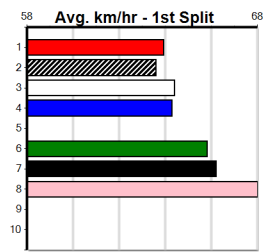

Distance: 515m, Race Type: Grade 5 Heat, Total Prizemoney: $3,340
1st: $2,230, 2nd: $690, 3rd: $345, 4th: $75

DOCHERTY (6) first split time was off the charts at Warragul last start and he is expected to open up a nice lead in the initial stages. OUR YOGI (4) can camp on the speed and should benefit from last starts run here.

Watchdog Tips: **6** **4** **8** **2** Bet: Win 6

Form Box	Wgt	Dist	Track	Date	Time	BON	Margin	1st/2nd (Time)	PIR	Checked	Comment	WR	Split 1	S/P	Grade	
1	IT'S A RUNAWAY [5] Down on form and confidence, prefer others. $41.00															
	BK Dog			Oct-21			Sire: HOUDINI BOY			Dam: IT'S A WINK			Trainer: John Delaroché (Cranbourne Nort)			
	Owner(s): J Delaroché															
	Winning Distances: < 300m (0) 300 - 399m (2) 400 - 499m (1) 500 - 599m (2) 600 - 699m (0) > 700m (0)															
	Winning Weights: 34.0(1) 34.6(2) 34.7(2)															
	6th (2)	34.2	515	SAP	R4	25-Nov-24	30.54	29.49	9.00L FORBES SUPREME (29.92)	M/8666	.	.	.	5.28	$6.10	5F
	5th (4)	33.9	595	SAN	R2	30-Nov-24	35.08	33.67	12.00 INTREPID BALE (34.30)	M/6655	.	.	.	9.60	$41.10	X45
	5th (5)	34.0	460	WGL	R8	10-Dec-24	26.39	25.63	11.00 SUNNYSIDE JO (25.63)	M/664	.	.	.	6.74	$135.30	X45
	6th (5)	34.0	525	MEP	R12	18-Dec-24	30.75	29.94	12.00 CHEAP RED WINE (29.94)	M/6666	.	.	.	5.31	$32.10	5H
	4th (1)	34.1	525	MEA	R3	21-Dec-24	30.84	29.62	13.00 PAW VINCE (29.99)	Q/3444	.	.	.	5.24	$46.10	5
5th (3)	34.8	515	SAN	R3	26-Dec-24	30.27	28.94	5.50L TARGET RANGE (29.89)	M/6555	.	.	.	5.27	$10.50	5	
7th (7)	34.6	515	SAN	R4	02-Jan-25	30.60	29.35	11.00 SHE'S WIRED (29.84)	M/7555	.	.	.	5.33	$43.30	5	
8th (2)	34.6	515	SAP	R7	13-Jan-25	30.26	29.43	12.00 PAW WHISTLER (29.43)	M/5888	.	.	.	5.18	$157.10	5	
Last 3 wins NOT included above																
1st (8)	34.7	350	HVL	R4	10-Mar-24	19.28	18.92	2.75L WHY I'M BROKE (19.47)	M/4	.	.	.	6.66	$4.90	X67H	
1st (8)	34.0	460	WGL	R8	13-Apr-24	25.97	25.95	2.75L BOURNE SUPREMACY	M/411	.	.	.	6.59	$2.00	X45	
1st (4)	34.7	525	MEP	R3	30-Oct-24	30.66	29.86	2.00L ASTON ALLURE (30.79)	M/5332	.	SW	.	5.29	$6.30	T3-5	
2	DUNDEE DIXIE [5] Top effort here last start, major player. $6.50															
	LTF Bitch			Nov-21			Sire: AUSSIE INFRARED			Dam: DUNDEE CALYPSO			Trainer: Geoffrey Scott-smith (Pakenham)			
	Owner(s): G Scott-smith															
	Winning Distances: < 300m (0) 300 - 399m (0) 400 - 499m (3) 500 - 599m (0) 600 - 699m (0) > 700m (0)															
	Winning Weights: 28.1(1) 28.4(1) 28.9(1)															
	4th (1)	29.0	515	SAP	R9	19-Aug-24	29.87	29.31	8.00L DEADLY AVENGER (29.32)	Q/4333	.	.	.	5.19	$21.80	5H
	6th (7)	28.5	515	SAP	R10	26-Aug-24	30.62	29.43	10.00 FOXY ROXY (29.93)	M/5777	.	.	.	5.23	$10.80	5
	7th (1)	28.1	510	SLE	R3	08-Sep-24	29.44	28.65	5.00L THORKILDSEN (29.09)	M/577	.	.	.	9.42	$7.70	RWH
	5th (4)	27.9	460	WGL	R11	19-Sep-24	26.67	25.99	10.00 GOLD MAREE (25.99)	M/255	.	.	.	6.64	$3.90	RW
	2nd (3)	29.1	435	SLE	R10	01-Jan-25	24.83	24.63	1.25L EASY PIE (24.75)	M/433	.	.	.	5.39	$4.30	T3-RW
6th (4)	29.1	510	SLE	R8	08-Jan-25	29.83	29.06	11.00 DUSTY OLD ROAD (29.06)	M/775	.	.	.	10.03	$3.80	5	
2nd (8)	28.9	510	SLE	R4	15-Jan-25	29.38	29.03	1.00L DR. LETTIE (29.32)	M/122	.	SW	.	9.30	$2.30	T3-5	
2nd (8)	29.1	515	SAP	R7	20-Jan-25	29.79	29.40	1.5L PALDRON BALE (29.70)	M/3443	.	.	.	5.26	$5.30	5NP	
Last 3 wins NOT included above																
1st (6)	28.1	461	HOB	R7	25-Jan-24	26.29	25.69	1.5L ZIPPING FOXY (26.40)	0	.	.	.	5.16	$17.00	5	
1st (8)	28.9	461	HOB	R9	07-Mar-24	26.36	26.10	1.5L MISS MORTGAGE (26.46)	0	.	BW	.	5.16	$1.60	XM5	
1st (7)	28.4	460	WGL	R4	25-Jun-24	25.87	25.61	2.75L SMOKIN' PADDY (26.06)	Q/111	.	.	.	6.52	$13.20	X67	
3	WILD CUDDLE [5] Needs to lead here to be a chance, tough ask. $18.00															
	BK Bitch			Feb-22			Sire: FERAL FRANKY			Dam: WAR RUBY			Trainer: Debra Cumes (Drouin West)			
	Owner(s): D Cumes															
	Winning Distances: < 300m (0) 300 - 399m (0) 400 - 499m (5) 500 - 599m (2) 600 - 699m (0) > 700m (0)															
	Winning Weights: 25.2(1) 25.9(1) 26.1(1) 26.5(1) 26.7(1) 27.2(1) 27.6(1)															
	5th (7)	27.2	450	BAL	R5	23-Oct-24	25.92	24.99	6.00L SUNNY'S ALRIGHT (25.50)	M/677	.	.	.	6.70	$10.80	5
	1st (7)	27.6	510	SLE	R7	17-Nov-24	29.07	28.68	0.75L SMOOTH RANGER (29.11)	M/222	.	.	.	9.30	$2.00	5
	7th (5)	27.7	515	SAP	R5	25-Nov-24	30.21	29.49	4.25L SMOOTH RANGER (29.91)	M/4777	.	.	.	5.20	$8.90	5
	7th (2)	27.4	640	SLE	R8	01-Dec-24	37.61	36.46	17.00 RAYA STAR (36.46)	M/3666	.	.	.	6.13	$34.60	S
	7th (3)	27.5	510	SLE	R5	08-Dec-24	29.43	28.42	15.00 NANGAR JIM (28.42)	M/777	.	.	.	9.40	$12.20	X45