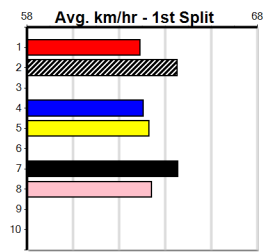

4

8:10PM

(VIC time)

Distance: 515m, Race Type: Mixed 4/5, Total Prizemoney: $3,875
1st: $2,600, 2nd: $800, 3rd: $400, 4th: $75

VIPER (1) can get a nice trail behind likely leader STAPLETON (2) and prove too strong in the run home. XENI BALE (7) can light them up mid-race and is well up to this class.

Watchdog Tips: 1 2 7 5 Bet: Trifecta 1,2/1,2,7/1,2,5,7 ($10 - 125%)

Horse card for VIPER [5]. Includes dog name (Eye Candy), owner (SYN, C Wilk, K Gorman), sire (KAYDA SHAE), dam (LITTLE BIDDY), and a box history table.

Horse card for STAPLETON [5]. Includes dog name (B McIntyre), owner (B McIntyre), sire (ORSON ALLEN), dam (MILLY MAC), and a box history table.

VACANT BOX section with fields for Owner(s), Sire, Dam, and Trainer.

Horse card for JEREMY SPOKE [4]. Includes dog name (Flight Facilities), owner (SYN, R Wagenaar, A Wagenaar), sire (NEED MY MONEYNOW), dam (LITTLE BIT SLICK), and a box history table.

Horse card for WISE ABALONE (WA)[5]. Includes dog name (P Galea), owner (P Galea), sire (TOMMY SHELBY), dam (GRACEFUL LIGHT), and a box history table.