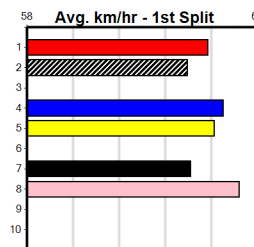

9

10:06PM

(VIC time)

Distance: 515m, Race Type: Mixed 3/4, Total Prizemoney: $3,875
1st: $2,600, 2nd: $800, 3rd: $400, 4th: $75

FERNANDO DUKE (1) is back to his brilliant best and can either lead or come off the speed to win.
ALPHA ZULU (2) is a class performer and he is drawn to be in the finish. ZYGON BALE (7) best form would challenge here.

Watchdog Tips: 1 2 7 8 Bet: Win 1

Race card for Fernando Duke [4]. Back to his best, can lead or come off the speed. $2.40. Dog details, owner, sire, dam, winning distances, weights, and box history table.

Race card for Alpha Zulu [4]. Class runner, draw suits, clear danger. $2.80. Dog details, owner, sire, dam, winning distances, weights, and box history table.

VACANT BOX. Sire: Dam: Trainer: Box History table.

Race card for Whatever Tessa [4]. Can show early speed, will need to lead, risky. $18.00. Dog details, owner, sire, dam, winning distances, weights, and box history table.

Race card for Sephora Bale (NSW)[4]. Find this much harder than last starts win. $34.00. Dog details, owner, sire, dam, winning distances, weights, and box history table.