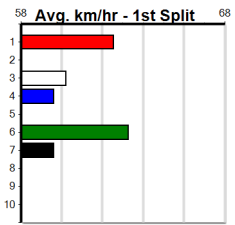

Horsham

CRYMELON KENNELS

Distance: 485m, Race Type: Maiden, Total Prizemoney: \$2,860
1st: \$1,900, 2nd: \$590, 3rd: \$295, 4th: \$75

3

3:40PM

(VIC time)

MOONLIGHT MILLER (8) was well supported in his luckless debut run and he will be much better for the hit out. SOLAR EBONY (6) has turned in some handy performances to date and she can show early speed. NITROUS (1) just needs luck early on