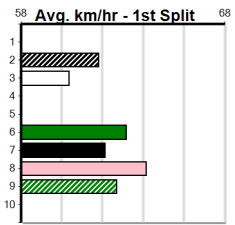

Horsham

SPORTSBET SET A DEPOSIT LIMIT

Distance: 410m, Race Type: Maiden, Total Prizemoney: $2,535
1st: $1,680, 2nd: $520, 3rd: $260, 4th: $75

1

2:57PM

(VIC time)

ULTIMATE BLEND (6) has been placed in two of three to date and she can atone for her luckless run here last week. PAW SAKAKIBURA (1) is a well bred type and he is drawn to get all the breaks on debut. SOLAR TESS (8) can run a cheeky race

Watchdog Tips:

6

1

8

4

Bet:

Win 6

Form	Box	Weight	Dist	Track	Date	Time	BON	Margin	1st/2nd (Time)	PIR	Checked	Comment	W/R	Split 1	S/P	Grade	
1	PAW SAKAKIBURA (NSW)[M]											<i>Well bred, in capable hands, sure to have support</i>					
RBD	D				Feb-23		JACKSLITTLETHING					IDRIA BALE					
Trainer: Daniel Gibbons (Avalon) $4.00																	
Owner(s): B Wheeler																	
<table border="1"> <thead> <tr><th colspan="8">Winning Boxes</th></tr> <tr><th>1</th><th>2</th><th>3</th><th>4</th><th>5</th><th>6</th><th>7</th><th>8</th></tr> </thead> <tbody> <tr><td>Prize</td><td></td><td></td><td></td><td></td><td></td><td></td><td></td></tr> <tr><td>Best</td><td></td><td></td><td></td><td></td><td></td><td></td><td></td></tr> <tr><td>Starts</td><td></td><td></td><td></td><td></td><td></td><td></td><td></td></tr> <tr><td>Trk/Dst</td><td></td><td></td><td></td><td></td><td></td><td></td><td></td></tr> <tr><td>APM</td><td></td><td></td><td></td><td></td><td></td><td></td><td></td></tr> </tbody> </table>																	
2	MAJOR MISTAKE [M]											<i>Steady to date, likely to find bother, tough ask</i>					
BK	B				Dec-22		ORSON ALLEN					MAJOR SPOILS					
Trainer: Brian Hodgson (Smythesdale) $16.00																	
Owner(s): B Dowler																	
<table border="1"> <thead> <tr><th colspan="8">Winning Boxes</th></tr> <tr><th>1</th><th>2</th><th>3</th><th>4</th><th>5</th><th>6</th><th>7</th><th>8</th></tr> </thead> <tbody> <tr><td>Prize</td><td></td><td></td><td></td><td></td><td></td><td></td><td></td></tr> <tr><td>Best</td><td></td><td></td><td></td><td></td><td></td><td></td><td></td></tr> <tr><td>Starts</td><td></td><td></td><td></td><td></td><td></td><td></td><td></td></tr> <tr><td>Trk/Dst</td><td></td><td></td><td></td><td></td><td></td><td></td><td></td></tr> <tr><td>APM</td><td></td><td></td><td></td><td></td><td></td><td></td><td></td></tr> </tbody> </table>																	
3	SEVEN OF NINE [M]											*** SCRATCHED ***					
BK	B				Feb-22		HOUDINI BOY					ELUSIVE ANAKE					
Trainer: Alfred King (Sulky) $12.00																	
Owner(s): J Bovett																	
<table border="1"> <thead> <tr><th colspan="8">Winning Boxes</th></tr> <tr><th>1</th><th>2</th><th>3</th><th>4</th><th>5</th><th>6</th><th>7</th><th>8</th></tr> </thead> <tbody> <tr><td>Prize</td><td></td><td></td><td></td><td></td><td></td><td></td><td></td></tr> <tr><td>Best</td><td></td><td></td><td></td><td></td><td></td><td></td><td></td></tr> <tr><td>Starts</td><td></td><td></td><td></td><td></td><td></td><td></td><td></td></tr> <tr><td>Trk/Dst</td><td></td><td></td><td></td><td></td><td></td><td></td><td></td></tr> <tr><td>APM</td><td></td><td></td><td></td><td></td><td></td><td></td><td></td></tr> </tbody> </table>																	
4	STATE OF MADNESS [M]											<i>Bred to have plenty of early speed, watch betting</i>					
F	D				Mar-23		KOBLENZ					SWIFT BRITANY					
Trainer: Glenn Petrie (Crossley) $6.50																	
Owner(s): G Petrie																	
<table border="1"> <thead> <tr><th colspan="8">Winning Boxes</th></tr> <tr><th>1</th><th>2</th><th>3</th><th>4</th><th>5</th><th>6</th><th>7</th><th>8</th></tr> </thead> <tbody> <tr><td>Prize</td><td></td><td></td><td></td><td></td><td></td><td></td><td></td></tr> <tr><td>Best</td><td></td><td></td><td></td><td></td><td></td><td></td><td></td></tr> <tr><td>Starts</td><td></td><td></td><td></td><td></td><td></td><td></td><td></td></tr> <tr><td>Trk/Dst</td><td></td><td></td><td></td><td></td><td></td><td></td><td></td></tr> <tr><td>APM</td><td></td><td></td><td></td><td></td><td></td><td></td><td></td></tr> </tbody> </table>																	
5	MAURITIAN NITRO (NSW)[M]											<i>Far from disgraced on debut, can run a drum</i>					
BK	D				Apr-23		NITRO BURST					LIZ'S SNIPER					
Trainer: Margery Quick (Haddon) $5.00																	
Owner(s): L Marie																	
<table border="1"> <thead> <tr><th colspan="8">Winning Boxes</th></tr> <tr><th>1</th><th>2</th><th>3</th><th>4</th><th>5</th><th>6</th><th>7</th><th>8</th></tr> </thead> <tbody> <tr><td>Prize</td><td></td><td></td><td></td><td></td><td></td><td></td><td></td></tr> <tr><td>Best</td><td></td><td></td><td></td><td></td><td></td><td></td><td></td></tr> <tr><td>Starts</td><td></td><td></td><td></td><td></td><td></td><td></td><td></td></tr> <tr><td>Trk/Dst</td><td></td><td></td><td></td><td></td><td></td><td></td><td></td></tr> <tr><td>APM</td><td></td><td></td><td></td><td></td><td></td><td></td><td></td></tr> </tbody> </table>																	
6	ULTIMATE BLEND [M]											<i>Placed in two of three, early speed, should fire</i>					
BK	B				Apr-23		AUSSIE INFRARED					FRANK'S GIRL