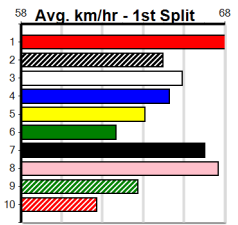

ON-SITE ENGINEERING

Distance: 410m, Race Type: Grade 7, Total Prizemoney: $2,925
1st: $1,950, 2nd: $600, 3rd: $300, 4th: $75

9

5:33PM
(VIC time)

CANYA JUMP (1) was never headed in her handy 23.35 debut win here and she is drawn to lead throughout again. GLOBAL EXPRESS (7) was solidly placed in his Vic debut and he can settle near the speed. PANADERO RUBY (8) shows promise

Watchdog Tips: **1** **7** **8** **3** **Bet:** **Win 1**