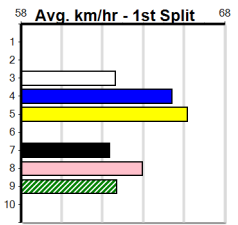

Horsham

Distance: 410m, Race Type: Maiden, Total Prizemoney: $2,535
1st: $1,680, 2nd: $520, 3rd: $260, 4th: $75

2
3:24PM
(VIC time)

PAW VALENTINA (7) has been placed in three of four to date and she gets her chance to break through. FAST KNOCKDOWN (1) was far from disgraced on debut and she will be better for the run. ERIC QUIRK (2) is a well bred type

Watchdog Tips: **7** **1** **2** **3** Bet: **Win 7**