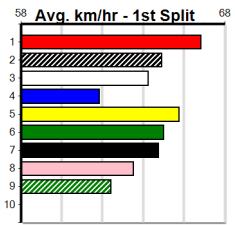

Horsham

10

5:52PM

(VIC time)

LOCKS CONSTRUCTIONS

Distance: 410m, Race Type: Grade 6, Total Prizemoney: \$2,925
1st: \$1,950, 2nd: \$600, 3rd: \$300, 4th: \$75

RELEASED (8) was handily placed two runs back and she can go one better this time around.
WITCH OF NOVA (5) has been impressive in her past three and she will be prominent throughout.
PAW DAHLIA (3) is showing plenty of promise