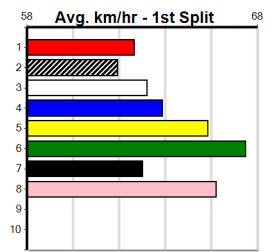

Horsham
12
6:32PM
(VIC time)

SPORTSBET SAME RACE MULTI

Distance: 410m, Race Type: Grade 5, Total Prizemoney: $2,925
1st: $1,950, 2nd: $600, 3rd: $300, 4th: $75

MAJOR PHANTOM (8) has been solidly placed in his past two and he will appreciate the drop in class. MAYBE RAIN (6) is better than her past two runs and she can come out running.

Watchdog Tips: **8** **6** **3** **5** **Bet:** **Win 8**

1

FOX ROXY [5] ***** SCRATCHED ***** **$4.60**

BD Bitch Jul-22 Sire: SH AVATAR Dam: FAIRYTALE WISH Trainer: Nicole Salna (Anakie)

Owner(s): C Capuano

Winning Distances: < 300m (0) 300 - 399m (0) 400 - 499m (4) 500 - 599m (1) 600 - 699m (0) > 700m (0)

Winning Weights: 24.2(1) 24.3(1) 24.5(1) 24.6(1) 24.7(1)

Box	1st	2nd	3rd	4th	5th	6th	7th	8th
1	1	1	1		2			
2								
3					1	1	2	
4			1		1			
5	1				1		1	
6	1				1	1		
7			1			2		
8	2							

Prize Best Starts Trk/Dts APM: $8660.00, 23.35(8)-9/1/24, 23-5-1-3, 5-2-0-0, 4468

6th (7) 23.8 525 MEA R4 28-Sep-24 30.97 29.60 9.00L SIMPLY STYLISH (30.35) S/7666 . . . . . 5.31 $17.10 5
7th (3) 23.5 460 GEL R8 07-Oct-24 26.79 25.91 13.00 IDYLLIC LAYLA (25.91) M/788 . . . . . 6.88 $23.00 5
6th (3) 23.5 460 GEL R6 15-Oct-24 26.85 25.90 13.00 SUNNY'S ALRIGHT (25.94) M/456 . . . . . 6.91 $18.60 5
1st (8) 24.2 410 HOR R12 09-Nov-24 23.35 22.98 4.50L UPON BALE (23.65) M/11 . . . . . 10.36 $6.60 T3-5
5th (1) 24.9 390 BAL R12 13-Nov-24 22.73 22.11 5.00L NATALIE BALE (22.38) M/76 . . . . . 8.76 $18.50 5
6th (6) 25.2 460 GEL R8 19-Nov-24 26.56 25.83 5.50L SOMETHING CLEVER (26.18) M/765 . . . . . 6.96 $9.10 X45
2nd (1) 25.9 400 GEL R13 24-Dec-24 22.90 22.49 6.00L PAW LARRY (22.49) M/22 . . . . . 8.41 $3.90 5
5th (1) 25.9 410 HOR R11 31-Dec-24 24.19 23.29 9.00L GET IT DONE (23.57) M/55 . . . SW . 10.94 $2.10 5

Last 3 wins NOT included above

1st (5) 24.3 400 GEL R9 03-Aug-24 22.99 22.64 2.50L SLINGER (23.16) M/52 . . . . . 8.77 $5.90 7
1st (8) 24.7 460 GEL R7 20-Aug-24 26.07 25.81 0.50L SHE'S ON BOOST (26.10) M/534 . . . . . 6.82 $16.40 RW
1st (1) 24.6 515 SAP R10 26-Aug-24 29.93 29.43 1.00L LOCHINVAR PEARL (30.00) M/3222 . . . SW . 5.21 $9.20 5