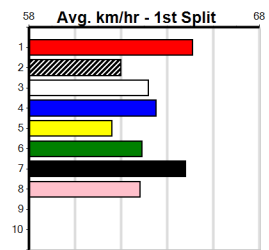

CHS GROUP

Distance: 485m, Race Type: Mixed 6/7, Total Prizemoney: $3,340
1st: $2,230, 2nd: $690, 3rd: $345, 4th: $75

REIKO WALTER (3) led for a long way here last time and he can go one better this time around.
SLOW POKE (1) is racing with confidence and she is drawn to be on the pace from the outset.
STATUE OF TIME (6) is better than his past few runs

Watchdog Tips:	3	1	6	2	Bet:	Win 3

Form	Box	Wgt	Dist	Track	Date	Time	BON	Margin	1st/2nd (Time)	PIR	Checked	Comment	WR	Split 1	S/P	Grade
1																
SLOW POKE [7]																
Showing promise, has the good draw, danger $3.20																
BK Bitch Mar-23 Sire: SH AVATAR Dam: NESSA'S YASMIN Trainer: Matthew Lanigan (Rowsley)																
Owner(s): P Mcdowall																
Winning Distances: < 300m (0) 300 - 399m (0) 400 - 499m (0) 500 - 599m (1) 600 - 699m (0) > 700m (0)																
Winning Weights: 27.1(1)																
5th	(6)	27.4	525	MEP	R3	06-Nov-24	31.00	29.90	12.00	DISTANT (30.17)				5.37	$16.80	MH
4th	(3)	27.3	515	SAP	R1	11-Nov-24	30.74	29.47	12.00	DIFFERENT HERE (29.97)				5.14	$9.90	M
3rd	(4)	27.1	450	BAL	R5	21-Nov-24	25.69	25.19	4.75L	VERY SNEAKY (25.37)				6.73	$3.50	M
4th	(8)	26.9	435	SLE	R2	24-Nov-24	25.00	24.22	4.75L	GOLDEN TOP (24.68)				5.63	$4.80	M
1st	(6)	27.1	515	SAP	R1	02-Dec-24	30.11	29.53	1.00L	COME FIND ME (30.18)				5.16	$6.30	M
2nd	(6)	26.7	515	SAP	R4	09-Dec-24	29.97	29.54	1.75L	JULY SHE LIED (29.85)				5.20	$35.40	X67H
2nd	(2)	26.7	515	SAN	R3	19-Dec-24	29.89	29.48	4.25L	JULY SHE LIED (29.60)				5.13	$9.10	X67F
3rd	(6)	26.6	485	HOR	R6	31-Dec-24	27.59	27.51	1.25L	PAW FARINA (27.51)				6.77	$3.60	X67
Last 3 wins NOT included above																
Prize Best $5215.00																
Starts 27.59(6)-31/12/24																
Trk/Dts 8-1-2-2																
APM 1-0-0-1																
4753																

2																
BIG BOY COOPER [6]																
Regained some confidence last time, keep safe $9.00																
BK Dog Jul-22 Sire: SH AVATAR Dam: FAIRYTALE WISH Trainer: Clint Capuano (Anakie)																
Owner(s): C Capuano																
Winning Distances: < 300m (0) 300 - 399m (0) 400 - 499m (2) 500 - 599m (0) 600 - 699m (0) > 700m (0)																
Winning Weights: 30.7(1) 31.1(1)																
4th	(8)	30.7	425	BEN	R3	05-Oct-24	24.58	23.52	10.00	PETE'S ENTITY (23.91)				6.80	$39.60	X67
6th	(2)	30.5	460	GEL	R9	11-Oct-24	26.47	25.86	9.00L	EXTRADITED (25.86)				6.74	$39.50	X67
7th	(8)	30.2	515	SAP	R7	21-Oct-24	30.70	29.38	13.00	GALLOPING RED (29.84)				5.58	$5.50	X67
4th	(1)	30.3	600	MEA	R1	26-Oct-24	35.15	34.60	2.75L	SINGLE LADIES (34.97)				9.17	$31.70	RW
5th	(6)	30.9	460	GEL	R5	30-Oct-24	26.83	26.09	9.50L	PSYCHO BUDDY (26.17)				7.02	$9.20	6G
6th	(8)	30.4	410	HOR	R10	09-Nov-24	23.59	22.98	5.50L	ENZOLA (23.24)				10.74	$53.40	6G
5th	(5)	31.9	460	GEL	R6	10-Dec-24	26.66	25.99	10.00	VERY SNEAKY (25.99)				6.80	$18.70	X67
2nd	(6)	31.2	460	GEL	R6	31-Dec-24	26.21	25.89	1.5L	RAVEN OWEN (26.13)				6.61	$9.20	X67
Last 3 wins NOT included above																
1st	(7)	31.1	400	GEL	R1	13-Aug-24	23.11	22.63	3.00L	MR. PERSONALITY (23.32)				8.71	$1.80	M
1st	(6)	30.7	400	GEL	R3	03-Sep-24	22.86	22.31	0.75L	DUSTY ALICE (22.91)				8.59	$7.40	7
Prize Best $5370.00																
Starts FSTD																
Trk/Dts 22-2-6-1																
APM 0-0-0-0																
2771