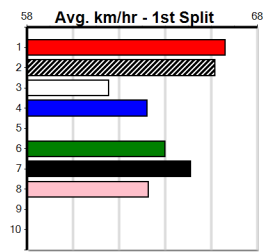

Horsham

7

4:58PM

(VIC time)

HORSHAM TO THE MEADOWS HT2

Distance: 485m, Race Type: Grade 5 Heat, Total Prizemoney: $3,340
1st: $2,230, 2nd: $690, 3rd: $345, 4th: $75

PASSING (7) is armed with dazzling early speed and she can atone for some luckless runs of late.
CITY LIMIT (1) has been smartly placed in his two runs here and he is drawn to be prominent throughout. PAW PASADENA (2) has a good record to date.

Watchdog Tips: **7** **1** **2** **6** **Bet:** **Win 7**

1

CITY LIMIT [5] **Runner up in both runs here, well drawn, danger** **$2.80**
BKW Dog **Jul-22** **Sire: OVER LIMIT** **Dam: EMERALD CITY** **Trainer: Brian Lock (Sailors Gully)**
Owner(s): B Lock
Winning Distances: < 300m (0) 300 - 399m (0) 400 - 499m (6) 500 - 599m (0) 600 - 699m (0) > 700m (0)
Winning Weights: 32.0(2) 32.5(2) 32.7(1) 33.0(1)

Box	1st	2nd	3rd	4th	5th	6th	7th	8th
1	1							
2	2	1						
3	2		1	1				
4	1				1			
5					1			
6		1					1	
7			1					
8				1				

Prize Best Starts Trk/Dts APM
$16220.00
27.11(2)-19/11/24
15-6-2-3
2-0-2-0
8151

2

PAW PASADENA (NSW)[5] **Showing promise, good turn of foot, major player** **$4.60**
BK Dog **Feb-23** **Sire: JACKSLITTLETHING** **Dam: IDRIA BALE** **Trainer: Robert Camilleri (Lara)**
Owner(s): B Wheeler
Winning Distances: < 300m (0) 300 - 399m (0) 400 - 499m (3) 500 - 599m (0) 600 - 699m (0) > 700m (0)
Winning Weights: 31.9(1) 32.0(1) 32.2(1)

Box	1st	2nd	3rd	4th	5th	6th	7th	8th
1	1	1						
2	1	1						
3								
4	1	1						
5	1							
6								
7		2						
8								

Prize Best Starts Trk/Dts APM
$8590.00
27.71(2)-27/12/24
8-3-5-0
1-0-1-0
7536

3

OAKLYN BALE (NSW)[5] **Likely to get buried back early, prefer others** **$12.00**
BK Bitch **May-22** **Sire: CHRISTO BALE** **Dam: HAE ALLEN** **Trainer: Samantha Grenfell (Anakie)**
Owner(s): B Wheeler
Winning Distances: < 300m (0) 300 - 399m (0) 400 - 499m (3) 500 - 599m (1) 600 - 699m (0) > 700m (0)
Winning Weights: 28.4(1) 28.8(1) 28.9(1) 29.0(1)

Box	1st	2nd	3rd	4th	5th	6th	7th	8th
1	1	3	1	1				1
2	1	1	1	1				1
3	1	1	1	1				
4	1	1	1					1
5	1			2	1	1		
6			2	1		2		
7	1	1	1	3	3	2		
8				1	1	1		

Prize Best Starts Trk/Dts APM
$9450.00
28.02(1)-23/12/24
40-4-5-6
1-0-0-0
4106

4

KALINYA [5] **Find this harder than her recent racing, tested** **$16.00**
DKBD Bitch **May-22** **Sire: FERNANDO BALE** **Dam: JULANA** **Trainer: Alfred King (Sulky)**
Owner(s): M Parent
Winning Distances: < 300m (0) 300 - 399m (0) 400 - 499m (2) 500 - 599m (1) 600 - 699m (0) > 700m (0)
Winning Weights: 26.3(1) 26.5(1) 26.8(1)

Box	1st	2nd	3rd	4th	5th	6th	7th	8th
1	1	1	1	1	1			
2				1		1	1	1
3	1				2			1
4								
5							1	1
6					3	2		
7	1		1					
8				1				

Prize Best Starts Trk/Dts APM
$4245.00
28.03(6)-10/9/24
21-3-1-1
1-0-0-0
2099

5

*** VACANT BOX ***

Sire: Dam: **Trainer:**

Owner(s):
Winning Distances: < 300m (0) 300 - 399m (0) 400 - 499m (0) 500 - 599m (0) 600 - 699m (0) > 700m (0)
Winning Weights: **Box History**