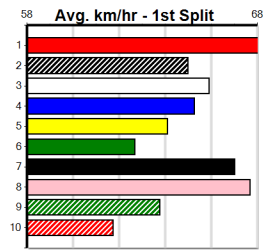

ON-SITE ENGINEERING

Distance: 410m, Race Type: Grade 7, Total Prizemoney: $2,925
1st: $1,950, 2nd: $600, 3rd: $300, 4th: $75

CANYA JUMP (1) was never headed in her handy 23.35 debut win here and she is drawn to lead throughout again. GLOBAL EXPRESS (7) was solidly placed in his Vic debut and he can settle near the speed. PANADERO RUBY (8) shows promise

Watchdog Tips: **1** **7** **8** **3** **Bet:** **Win 1**

1

CANYA JUMP (NSW)[7] **Brilliant debut winner, drawn to lead, go close** **$2.80**
BE Bitch **Mar-23** Sire: **FERNANDO BALE** Dam: **CAYENNE MODEL** Trainer: **Matthew Lanigan (Rowsley)**
Owner(s): **Tungsten Racing (SYN), L Schreier, J Elliott, J Leo, D Baker**
Winning Distances: **< 300m (0) 300 - 399m (0) 400 - 499m (1) 500 - 599m (0) 600 - 699m (0) > 700m (0)**
Winning Weights: **25.7(1)**

Form	Box	Wgt	Dist	Track	Date	Time	BON	Margin	1st/2nd (Time)	PIR	Checked	Comment	WR	Split 1	S/P	Grade
1st	(6)	25.7	410	HOR	R2	31-Dec-24	23.35	23.29	2.00L PAW NEBRASKA (23.49)	Q/11				10.31	$2.80	RW

Box History

Bx	1st	2nd	3rd	4th	5th	6th	7th	8th
1								
2								
3								
4								
5								
6	1							
7								
8								

Prize Best $1950.00
Starts 23.35(6)-31/12/24
Trk/Dts 1-1-0-0
APM 1-1-0-0
1950

Last 3 wins NOT included above

2

AERO EXPRESS [7] ***** SCRATCHED ***** **$8.00**
BK Dog **Jan-23** Sire: **AEROPLANE ERIC** Dam: **CLOONA LASS** Trainer: **Kevin Mugavin (Killarney)**
Owner(s): **K Mugavin**
Winning Distances: **< 300m (0) 300 - 399m (1) 400 - 499m (0) 500 - 599m (0) 600 - 699m (0) > 700m (0)**
Winning Weights: **28.9(1)**

Form	Box	Wgt	Dist	Track	Date	Time	BON	Margin	1st/2nd (Time)	PIR	Checked	Comment	WR	Split 1	S/P	Grade
6th	(2)	28.5	410	HOR	R2	29-Oct-24	24.39	23.25	13.00 ZIPPING TAMIKA (23.51)	M/77				11.10	$10.00	M
2nd	(5)	28.4	410	HOR	R1	09-Nov-24	24.22	22.98	11.00 PAW EDEN (23.47)	M/23		VO		10.76	$18.40	M
ST	(-)	28.4	390	WBL		18-Nov-24	22.79		0.50L Trial Cleared	S/32		3of4				ST
ST	(-)	28.4	410	HOR		26-Nov-24	23.64		10.00 Trial Cleared	M/33		3of4				ST
1st	(5)	28.9	390	WBL	R2	02-Dec-24	22.47	22.17	3.25L BLUE SKYLARK (22.69)	M/11				8.66	$11.90	M
3rd	(7)	29.0	390	WBL	R9	26-Dec-24	22.61	21.98	4.00L PEGASUS BALE (22.35)	M/14				8.76	$14.60	7

Box History

Bx	1st	2nd	3rd	4th	5th	6th	7th	8th
1								
2								
3								
4								
5	1	1						
6								
7								
8								

Prize Best $1820.00
Starts 24.22(5)-9/11/24
Trk/Dts 4-1-1-1
APM 2-0-1-0
1516

Last 3 wins NOT included above