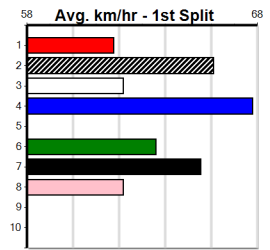

Horsham

6

4:39PM

(VIC time)

HORSHAM TO THE MEADOWS HT1

Distance: 485m, Race Type: Grade 5 Heat, Total Prizemoney: $3,340
1st: $2,230, 2nd: $690, 3rd: $345, 4th: $75

WILL VANSON (4) has been racing with great confidence of late and he should light them up soon after box rise. VARSITY BALE (3) resumes from a spell and he is expected to fire fresh. LALA RAPID (1) has the good draw and will be strong late

Watchdog Tips: **4** **3** **1** **8** **Bet:** **Win 4**

1

LALA RAPID [5] **Strong type, has the good draw, can threaten** **$6.00**

BD Dog May-21 Sire: KC AND ALL Dam: LALA SHIM
Owner(s): W Hartigan Trainer: Helen Hartigan (Haven)

Winning Distances: < 300m (0) 300 - 399m (0) 400 - 499m (5) 500 - 599m (0) 600 - 699m (0) > 700m (0)

Winning Weights: 41.9(1) 42.0(1) 42.1(1) 43.0(1) 43.8(1)

Pos	Box	Dist	Track	Date	Time	BOB	Margin	1st/2nd (Time)	PIR	Checked	Comment	WR	Split 1	S/P	Grade
2nd	(2)	43.1	485	HOR	R8	05-Nov-24	27.62	27.29	5.00L	KADE (27.29)	S/853	.	.	.	6.84 $25.90 X45
5th	(3)	43.0	485	HOR	R7	12-Nov-24	27.50	27.08	2.25L	OVER ACHIEVER (27.36)	S/655	.	.	.	6.80 $8.70 5
4th	(2)	42.8	485	HOR	R8	26-Nov-24	27.74	27.19	8.00L	NIMBLE BENNY (27.19)	S/766	.	.	.	6.75 $23.30 X45
4th	(8)	42.5	485	HOR	R7	03-Dec-24	27.61	27.21	6.00L	WREN BALE (27.21)	S/665	.	.	.	6.95 $69.70 5H
7th	(5)	42.6	485	HOR	R8	10-Dec-24	27.72	27.10	9.00L	ICE ICE BABY (27.10)	S/787	.	SW	.	6.94 $106.90 5F
5th	(3)	42.2	485	HOR	R7	17-Dec-24	27.61	27.12	7.50L	DASH EXPRESS (27.12)	S/888	.	.	.	7.11 $28.60 5
2nd	(7)	42.8	485	HOR	R6	23-Dec-24	27.88	27.02	0.25L	TAKE THE STEPS (27.87)	S/843	.	.	.	6.99 $23.00 5
4th	(4)	42.9	485	HOR	R8	27-Dec-24	27.75	27.22	7.50L	CANYA JIVE (27.22)	S/864	.	.	.	7.08 $72.90 5

Last 3 wins NOT included above

1st	(4)	42.1	485	HOR	R7	13-Feb-24	27.69	27.32	1.25L	WINDSOR GIRL (27.77)	S/741	.	.	.	6.91 $12.60 X67
1st	(2)	43.0	485	HOR	R9	19-Mar-24	27.48	27.14	6.50L	KRAKEN DEMON (27.90)	S/611	.	.	.	6.75 $4.80 5
1st	(1)	43.8	485	HOR	R6	21-Jul-24	27.95	27.39	0.05L	WEBLEC WHISTLER (27.95)	S/544	.	.	.	6.89 $10.50 5

Box History

Box	1st	2nd	3rd	4th	5th	6th	7th	8th
1	1	1	4	2				
2	1	1	4	2	4	1	1	
3	1				3	3	1	
4	2	3		2	3			1
5	1	1	1	3	1	1	1	
6			2					1
7		3	1	2	3	1		
8		4	3	3		1	1	

Prize Best Starts Trk/Dts APM $25287.50 27.44(4)-5/11/23 78-5-13-15 61-4-12-11 5065