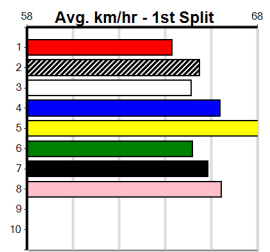

WEBBCON MARINE

Distance: 410m, Race Type: Mixed 3/4, Total Prizemoney: $3,360
1st: $2,250, 2nd: $690, 3rd: $345, 4th: $75

ZORBAS BALE (2) was a dazzling 23.13 winner here recently and he should be able to clear the red early on. CORTEZ BALE (5) has a good record here and he just needs to step on terms. UDANI BALE (4) has been impressive in his past two

Watchdog Tips: 2 5 4 7 Bet: Win 2

BLOCK A BABE (NSW)[4] Good record here but this is harder, place best $10.00
RBD Bitch Mar-22 Sire: MEPUNGA CRUZER Dam: KISSING CARTER
Trainer: Margery Quick (Haddon)
Winning Distances: < 300m (0) 300 - 399m (2) 400 - 499m (3) 500 - 599m (0) 600 - 699m (0) > 700m (0)
Winning Weights: 28.3(1) 28.4(1) 29.3(1) 29.5(1) 29.6(1)
Box History table and Prize Best Starts table included.

ZORBAS BALE (NSW)[4] Cracking 23.13 winner here, hard to hold out $2.80
DKBD Dog Apr-22 Sire: CHRISTO BALE Dam: DYNA ROMY
Trainer: Correy Grenfell (Anakie)
Winning Distances: < 300m (0) 300 - 399m (1) 400 - 499m (7) 500 - 599m (2) 600 - 699m (0) > 700m (0)
Winning Weights: 33.4(2) 33.7(1) 34.2(3) 34.3(1) 34.4(1) 35.4(2)
Box History table and Prize Best Starts table included.

WESTERN BALE (NSW)[4] Needs to lead, will cop pressure, tough ask $12.00
BK Dog Jan-22 Sire: BARCIA BALE Dam: WELSLY BALE
Trainer: Andrea Gurry (Nhili)
Winning Distances: < 300m (0) 300 - 399m (4) 400 - 499m (2) 500 - 599m (0) 600 - 699m (0) > 700m (0)
Winning Weights: 36.0(1) 36.1(1) 36.3(1) 37.9(1) 38.3(1) 38.6(1)
Box History table and Prize Best Starts table included.

UDANI BALE (NSW)[4] Tough draw but is racing well enough, threat $7.50
LTBD Dog Apr-21 Sire: FERAL FRANKY Dam: DYNA CARMEN
Trainer: Andrea Gurry (Nhili)
Winning Distances: < 300m (0) 300 - 399m (2) 400 - 499m (12) 500 - 599m (0) 600 - 699m (0) > 700m (0)
Winning Weights: 32.5(2) 32.6(1) 32.9(2) 33.0(2) 33.2(3) 33.9(1) 34.1(1) 34.2(1) 34.6(1)
Box History table and Prize Best Starts table included.

CORTEZ BALE (NSW)[3] Great record here, can ping the lids, danger $4.00
BK Dog Feb-22 Sire: BARCIA BALE Dam: IYLEE BALE
Trainer: Andrea Gurry (Nhili)
Winning Distances: < 300m (0) 300 - 399m (6) 400 - 499m (6) 500 - 599m (0) 600 - 699m (0) > 700m (0)
Winning Weights: 32.2(1) 32.3(1) 32.5(1) 32.8(1) 32.9(1) 33.8(1) 34.0(1) 34.2(1) 34.4(1) 34.5(1) 34.6(1) 34.7(1)
Box History table and Prize Best Starts table included.