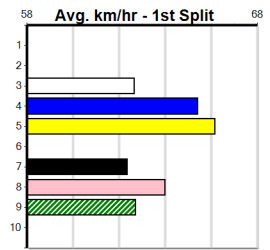

Distance: 410m, Race Type: Maiden, Total Prizemoney: $2,535
1st: $1,680, 2nd: $520, 3rd: $260, 4th: $75

PAW VALENTINA (7) has been placed in three of four to date and she gets her chance to break through. FAST KNOCKDOWN (1) was far from disgraced on debut and she will be better for the run. ERIC QUIRK (2) is a well bred type

Watchdog Tips: **7** **1** **2** **3** Bet: Win 7

1

FAST KNOCKDOWN [M] **Better for the run on debut, looks the danger** **$5.00**
BK Bitch Apr-23 Sire: AUSSIE INFRARED Dam: FRANK'S GIRL Trainer: Matthew Lanigan (Rowsley)
Owner(s): G Skene
Winning Distances: < 300m (0) 300 - 399m (0) 400 - 499m (0) 500 - 599m (0) 600 - 699m (0) > 700m (0)
Winning Weights:
5th (3) 27.9 390 BAL R9 13-Dec-24 22.89 22.19 8.50L TRUTH TELLER (22.31) M/65 9.00 $6.40 M

Bx	1st	2nd	3rd	4th	5th	6th	7th	8th
1								
2								
3					1			
4								
5								
6								
7								
8								
Prize Best						$0.00		
Starts						FSH		
Trk/Dts						1-0-0-0		
APM						0-0-0-0		0

Last 3 wins NOT included above

2

ERIC QUIRK [M] **Well bred, in good hands, expected to fire** **$3.50**
RBD Dog Jan-23 Sire: AEROPLANE ERIC Dam: CLOONA LASS Trainer: Kevin Mugavin (Killarney)
Owner(s): K Mugavin
Winning Distances: < 300m (0) 300 - 399m (0) 400 - 499m (0) 500 - 599m (0) 600 - 699m (0) > 700m (0)
Winning Weights:

Bx	1st	2nd	3rd	4th	5th	6th	7th	8th
1								
2								
3								
4								
5								
6								
7								
8								
Prize Best						$0.00		
Starts						FSH		
Trk/Dts						0-0-0-0		
APM						0-0-0-0		0

Last 3 wins NOT included above

3

SOLAR KATE [M] **Better than her past few runs, must keep safe** **$10.00**
BK Bitch Dec-22 Sire: FERAL FRANKY Dam: SOLAR LIFE Trainer: Victor Millington (Mt Cole)
Owner(s): V Millington
Winning Distances: < 300m (0) 300 - 399m (0) 400 - 499m (0) 500 - 599m (0) 600 - 699m (0) > 700m (0)
Winning Weights:
3rd (1) 23.5 410 HOR R2 22-Oct-24 23.97 22.99 2.25L RICO BALBOA (23.82) Q/33 . . . W 10.73 $19.60 M
2nd (1) 23.5 410 HOR R2 29-Oct-24 23.73 23.25 3.25L ZIPPING TAMIKA (23.51) Q/22 . . . . 10.68 $16.80 M
6th (6) 23.5 410 HOR R1 05-Nov-24 24.29 22.93 11.00 BELLA BLOSSOM (23.57) M/77 . . . . 11.24 $13.80 MH
8th (5) 23.4 410 HOR R2 09-Nov-24 24.45 22.98 13.00 PAW PASADENA (23.56) M/78 . . . . W 10.84 $19.30 M
4th (3) 23.4 410 HOR R2 26-Nov-24 23.96 22.97 10.00 NOVA OWEN (23.27) Q/55 . . . . 10.88 $90.30 M
7th (7) 23.9 410 HOR R1 03-Dec-24 24.92 23.06 26.00 DESIRED (23.11) M/77 . . . . V7 W 10.95 $15.60 M
5th (1) 23.7 410 HOR R1 13-Dec-24 24.25 23.27 7.00L PYRENEES PRINCE (23.78) M/45 . . . . 10.78 $5.70 M
6th (4) 23.8 410 HOR R1 23-Dec-24 24.70 23.13 15.00 PANADERO RUBY (23.68) Q/56 . . . . W 10.88 $26.80 M

Bx	1st	2nd	3rd	4th	5th	6th	7th	8th
1		1	1		1			
2						2		
3				1	1			
4						1		
5								1
6						2		
7							1	
8								1
Prize Best						$855.00		
Starts						23.73(1)-29/10/24		
Trk/Dts						14-0-1-1		
APM						12-0-1-1		528

Last 3 wins NOT included above

4

MAYBE TIME [M] ***** SCRATCHED ***** **$8.00**
BK Bitch Nov-22 Sire: FABREGAS Dam: SIXTEEN PEGS Trainer: Peter Fulton (Ecklin South)
Owner(s): B Fulton
Winning Distances: < 300m (0) 300 - 399m (0) 400 - 499m (0) 500 - 599m (0) 600 - 699m (0) > 700m (0)
Winning Weights:
3rd (8) 25.4 390 WBL R1 28-Dec-24 22.97 22.02 2.50L CANYA KELSEY (22.81) M/11 . . . . 8.86 $30.50 M

Bx	1st	2nd	3rd	4th	5th	6th	7th	8th
1								
2								
3								
4								
5								
6								
7								
8			1					
Prize Best						$260.00		
Starts						FSH		
Trk/Dts						1-0-0-1		
APM						0-0-0-0		260

Last 3 wins NOT included above