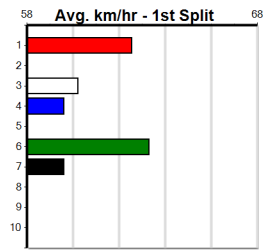

CRYMELON KENNELS

Distance: 485m, Race Type: Maiden, Total Prizemoney: $2,860
1st: $1,900, 2nd: $590, 3rd: $295, 4th: $75

MOONLIGHT MILLER (8) was well supported in his luckless debut run and he will be much better for the hit out. SOLAR EBONY (6) has turned in some handy performances to date and she can show early speed. NITROUS (1) just needs luck early on

Watchdog Tips: 8 6 1 7 Bet: Win 8

Table with columns: Form Box, Wgt, Dist, Track, Date, Time, BON, Margin, 1st/2nd (Time), PIR, Checked, Comment, W/R, Split 1, S/P, Grade

NITROUS [M] Still learning but has the talent, can threaten $6.00
BK Dog Mar-22 Sire: SHIMA SHINE Dam: HARLEQUIN ROSE
Owner(s): YOLO (SYN), B Vandemaat, S Wilson, J Vandemaat, C Vandemaat, C Wilson
Trainer: Bert Vandemaat (Mooroolbark)
Winning Distances: < 300m (0) 300 - 399m (0) 400 - 499m (0) 500 - 599m (0) 600 - 699m (0) > 700m (0)
Winning Weights:
3rd (2) 32.3 515 SAP R1 13-May-24 30.72 29.81 5.50L CASH FOR KOTA (30.36) M/5664 . . . 5.47 $5.20 M
2nd (2) 32.6 460 WGL R1 18-May-24 26.59 26.24 4.00L KENNY CAN CAN (26.33) S/543 . . . 6.94 $2.20 M
F (6) 32.5 450 BAL R1 11-Aug-24 0.00 25.52 . . . HARDSTYLE GRACIE (25.97) . . . VO . . . $2.90 T3-M
7th (7) 32.2 450 SHP R2 19-Aug-24 26.14 24.90 13.00 SOLO MAN (25.25) S/776 . . . 6.95 $25.50 M
3rd (8) 32.4 350 HVL R1 23-Sep-24 19.80 19.25 2.00L GONE FOR GOOD (19.68) S/7 . . . V14 R 6.76 $2.90 T3-M
2nd (6) 34.2 300 HVL R2 12-Dec-24 17.06 16.63 3.5L MISS CHARMED (16.81) S/8 . . . 4.22 $3.40 M
4th (7) 34.6 350 HVL R2 20-Dec-24 19.66 19.36 2.00L WILE COYOTE (19.53) S/8 . . . 6.97 $1.80 T3-M
4th (2) 35.1 350 HVL R2 03-Jan-25 20.02 19.51 5.50L BENGAL BULLET (19.65) M/6 . . . 6.85 $1.70 T3-M
Last 3 wins NOT included above
Prize Best $1395.00
Starts FSH
Trk/Dts 9-0-2-2
APM 0-0-0-0 789

MOONLIGHT JAZZ [M] *** SCRATCHED *** $4.60
BK Bitch Jun-23 Sire: COSMIC RUMBLE Dam: MY GIRL KIZZY
Owner(s): L Gore
Trainer: Matthew Lanigan (Rowsley)
Winning Distances: < 300m (0) 300 - 399m (0) 400 - 499m (0) 500 - 599m (0) 600 - 699m (0) > 700m (0)
Winning Weights:
Last 3 wins NOT included above
Prize Best $0
Starts FSH
Trk/Dts 0-0-0-0
APM 0-0-0-0 0

RUGRAT TOMMY [M] Solidly placed three runs back, can run a drum $9.00
WBK Dog Jan-23 Sire: TOMMY SHELBY Dam: SHE CAN EXCITE
Owner(s): C Capuano
Trainer: Chloe Dew (Anakie)
Winning Distances: < 300m (0) 300 - 399m (0) 400 - 499m (0) 500 - 599m (0) 600 - 699m (0) > 700m (0)
Winning Weights:
7th (2) 31.9 460 GEL R3 04-Oct-24 27.11 25.69 14.00 EXTINCT (26.19) M/577 . . . 6.99 $8.50 MH
5th (8) 31.9 410 HOR R1 08-Oct-24 24.22 23.26 10.00 NOSEY PARKER (23.53) S/66 . . . 10.90 $34.70 M
8th (6) 31.9 460 GEL R3 15-Oct-24 26.90 25.90 9.00L MASQUERADE PARTY S/888 . . . 7.19 $23.50 M
7th (5) 31.7 460 GEL R1 19-Nov-24 27.05 25.83 13.00 PAW VERA (26.17) S/877 . . . 6.97 $45.50 M
3rd (8) 31.6 390 WBL R1 25-Nov-24 22.70 22.27 1.5L HARLEY RIOT (22.60) S/64 . . . 8.93 $31.10 M
2nd (5) 32.2 460 GEL R2 05-Dec-24 26.32 25.51 9.00L MISS RELENTLESS (25.69) M/332 . . . 6.90 $28.00 M
8th (6) 32.2 460 GEL R9 09-Dec-24 27.22 25.77 18.00 STATUE OF TIME (26.02) S/867 . . . 6.98 $52.80 M
7th (1) 31.9 460 GEL R9 31-Dec-24 27.04 25.89 10.00 KIRKY STORM (26.35) S/788 . . . 6.80 $12.00 M
Last 3 wins NOT included above
Prize Best $480.00
Starts FSTD
Trk/Dts 8-0-1-1
APM 0-0-0-0 448