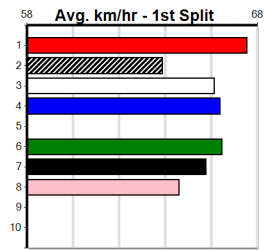

Horsham

11

6:09PM

(VIC time)

WARRACK BUTCHERY

Distance: 410m, Race Type: Grade 5, Total Prizemoney: $2,925
1st: $1,950, 2nd: $600, 3rd: $300, 4th: $75

ZIPPING MUFASA (6) returned to form with a dazzling 22.06 Warrnambool win and he looks suited once again. PAW KRAMER (7) is better than his past few runs and he will get a nice cart across early on. STOJANOVIC (8) was brilliant two runs back

Watchdog Tips: **6** **7** **8** **2** **Bet:** **Win 6**

1

HARPER'S BUDDY [5] **No luck in her past two, can run a drum** **$8.00**

WBK Bitch Mar-21 Sire: HOOKED ON SCOTCH Dam: SERENE MACHINE Trainer: Bronwyn Welsh (Mildura)

Owner(s): Crazy Dog Ladys (SYN), B Marriott, B Welsh
Winning Distances: < 300m (0) 300 - 399m (9) 400 - 499m (2) 500 - 599m (0) 600 - 699m (0) > 700m (0)

Winning Weights: 27.6(1) 27.7(2) 28.2(2) 28.3(1) 28.4(2) 28.6(1) 28.7(1) 28.9(1)

3rd (1)	27.9	400	GAW	R7	25-Sep-24	23.41	22.48	8.50L SON OF MAPLE (22.82)	8.85	$1.80	6
2nd (7)	28.4	400	GAW	R9	04-Oct-24	23.10	22.75	4.00L RUNAWAY MERV (22.82)	8.88	$3.70	5
2nd (7)	27.9	375	BHL	R4	13-Oct-24	21.69	21.48	1.00L GRACIOUS GIFT (21.61)	.	$7.00	NG
4th (1)	27.6	400	GAW	R11	21-Oct-24	23.06	22.21	5.50L MAD MAVERICK (22.70)	8.84	$3.30	X45
6th (5)	28.0	375	BHL	R5	17-Nov-24	22.34	21.62	11.00L GRACIOUS GIFT (21.62)	.	$21.00	NG
1st (8)	27.7	375	BHL	R7	24-Nov-24	22.21	21.60	0.75L WHO KNOWS DARREN (22.2)	.	$14.00	SH
4th (7)	27.6	375	BHL	R5	01-Dec-24	22.33	21.61	11.00L NERO WOLF (21.61)	.	$18.00	GRP3
5th (8)	28.3	342	APK	R7	23-Dec-24	19.98	19.58	1.00L PARRAKIE (19.91)	4.68	$9.00	5

Last 3 wins NOT included above

1st (1)	28.3	375	BHL	R4	03-Dec-23	21.94	21.63	3.25L LITTLE MISS ELLA (22.17)	.	$1.55	5
1st (4)	27.7	375	BHL	R5	14-Jul-24	21.75	21.66	3.75L WEST ON FLARE (22.01)	.	$2.80	X34
1st (1)	27.6	375	BHL	R3	28-Jul-24	21.70	21.70	0.75L WHO KNOWS DARREN (21.7)	.	$2.20	3

Box History

Bx	1st	2nd	3rd	4th	5th	6th	7th	8th
1	3	1	2	1	1			
2	1		3	3	1			
3	1		1			2		
4	1	2	2					
5	1		1	1		1		
6				1		1		
7		3		3	1			
8	4		2		1	1		

Prize Best Starts Trk/Dts APM: $20480.00, 23.68(2)-5/4/23, 46-11-6-11, 3-0-1-0, 4397