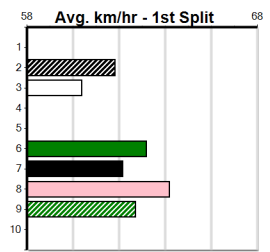

Horsham

1

2:57PM

(VIC time)

SPORTSBET SET A DEPOSIT LIMIT

Distance: 410m, Race Type: Maiden, Total Prizemoney: $2,535
1st: $1,680, 2nd: $520, 3rd: $260, 4th: $75

ULTIMATE BLEND (6) has been placed in two of three to date and she can atone for her luckless run here last week. PAW SAKAKIBURA (1) is a well bred type and he is drawn to get all the breaks on debut. SOLAR TESS (8) can run a cheeky race

Watchdog Tips: **6** **1** **8** **4** **Bet:**

Form Box Wgt Dist Track Date Time BON Margin 1st/2nd (Time) PIR Checked Comment W/R Split 1 S/P Grade

1 **PAW SAKAKIBURA (NSW)[M]** Well bred, in capable hands, sure to have support **$4.00**
RBD Dog Feb-23 Sire: JACKSLITTLETHING Dam: IDRIA BALE Trainer: Daniel Gibbons (Avalon)
Owner(s): B Wheeler
Winning Distances: < 300m (0) 300 - 399m (0) 400 - 499m (0) 500 - 599m (0) 600 - 699m (0) > 700m (0)
Winning Weights:

Bx	1st	2nd	3rd	4th	5th	6th	7th	8th
1								
2								
3								
4								
5								
6								
7								
8								

Prize Best Starts Trk/Dts APM $0 FSH 0-0-0-0 0-0-0-0 0

Last 3 wins NOT included above

2 **MAJOR MISTAKE [M]** Steady to date, likely to find bother, tough ask **$16.00**
BK Bitch Dec-22 Sire: ORSON ALLEN Dam: MAJOR SPOILS Trainer: Brian Hodgson (Smythesdale)
Owner(s): B Dowler
Winning Distances: < 300m (0) 300 - 399m (0) 400 - 499m (0) 500 - 599m (0) 600 - 699m (0) > 700m (0)
Winning Weights:

Bx	1st	2nd	3rd	4th	5th	6th	7th	8th
1								
2								
3								
4								
5								
6								
7								
8								

Prize Best Starts Trk/Dts APM $520.00 24.07(1)-31/12/24 3-0-1-0 2-0-1-0 520

Last 3 wins NOT included above

3 **SEVEN OF NINE [M]** *** SCRATCHED *** **$12.00**
BK Bitch Feb-22 Sire: HOUDINI BOY Dam: ELUSIVE ANAKE Trainer: Alfred King (Sulky)
Owner(s): J Bovett
Winning Distances: < 300m (0) 300 - 399m (0) 400 - 499m (0) 500 - 599m (0) 600 - 699m (0) > 700m (0)
Winning Weights:

Bx	1st	2nd	3rd	4th	5th	6th	7th	8th
1								
2								
3								
4								
5								
6								
7								
8								

Prize Best Starts Trk/Dts APM $630.00 24.21(1)-27/12/24 8-0-1-1 1-0-0-1 620

Last 3 wins NOT included above

4 **STATE OF MADNESS [M]** Bred to have plenty of early speed, watch betting **$6.50**
F Dog Mar-23 Sire: KOBLENZ Dam: SWIFT BRITTANY Trainer: Glenn Petrie (Crossley)
Owner(s): G Petrie
Winning Distances: < 300m (0) 300 - 399m (0) 400 - 499m (0) 500 - 599m (0) 600 - 699m (0) > 700m (0)
Winning Weights:

Bx	1st	2nd	3rd	4th	5th	6th	7th	8th
1								
2								
3								
4								
5								
6								
7								
8								

Prize Best Starts Trk/Dts APM $0 FSH 0-0-0-0 0-0-0-0 0

Last 3 wins NOT included above

5 **MAURITIAN NITRO (NSW)[M]** Far from disgraced on debut, can run a drum **$5.00**
BK Dog Apr-23 Sire: NITRO BURST Dam: LIZ'S SNIPER Trainer: Margery Quick (Haddon)
Owner(s): L Marie
Winning Distances: < 300m (0) 300 - 399m (0) 400 - 499m (0) 500 - 599m (0) 600 - 699m (0) > 700m (0)
Winning Weights:

Bx	1st	2nd	3rd	4th	5th	6th	7th	8th
1								
2								
3								
4								
5								
6								
7								
8								

Prize Best Starts Trk/Dts APM $260.00 FSH 1-0-0-1 0-0-0-0 260

Last 3 wins NOT included above