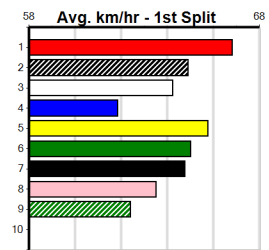

LOCKS CONSTRUCTIONS

Distance: 410m, Race Type: Grade 6, Total Prizemoney: $2,925
1st: $1,950, 2nd: $600, 3rd: $300, 4th: $75

RELEASED (8) was handily placed two runs back and she can go one better this time around.
WITCH OF NOVA (5) has been impressive in her past three and she will be prominent throughout.
PAW DAHLIA (3) is showing plenty of promise

Watchdog Tips:	8	5	3	4	Bet:	Win 8

Form Box	Wgt	Dist	Track	Date	Time	BON	Margin	1st/2nd (Time)	PIR	Checked	Comment	WR	Split 1	S/P	Grade
1	SOLAR JESSIE [6] Needs to lead, will push up the track, risky $10.00														
BK	Bitch	Dec-22		Sire: FERAL FRANKY		Dam: SOLAR LIFE		Trainer: Victor Millington (Mt Cole)							
Owner(s): V Millington															
Winning Distances: < 300m (0) 300 - 399m (0) 400 - 499m (2) 500 - 599m (0) 600 - 699m (0) > 700m (0)															
Winning Weights: 24.3(1) 25.3(1)															
2nd (7)	24.5	410	HOR	R2	19-Nov-24	23.57	23.16	1.5L ZIPPING TAMIKA (23.48)	M/11	.	.	.	10.31	$7.00	7
2nd (4)	24.2	410	HOR	R3	26-Nov-24	23.45	22.97	2.25L PAW PASADENA (23.30)	Q/11	.	.	.	10.32	$6.40	X67
3rd (8)	24.3	410	HOR	R3	03-Dec-24	23.67	23.06	1.25L FAR OUT SCOUT (23.59)	M/22	.	.	.	10.36	$2.70	7
1st (1)	24.3	410	HOR	R4	07-Dec-24	23.59	23.34	1.25L PAW ISABELLE (23.67)	Q/11	.	SW	.	10.27	$3.40	7
F (8)	24.5	410	HOR	R3	10-Dec-24	0.00	23.06	. NOVA OWEN (23.29)	Q/88	.	V5	.	11.29	$3.80	X67
7th (1)	24.6	410	HOR	R4	23-Dec-24	24.52	23.13	19.00 DESIRED (23.21)	M/36	.	.	.	10.68	$8.30	X67
7th (5)	24.6	410	HOR	R3	27-Dec-24	24.68	23.28	16.00 LEONESSA (23.58)	M/77	.	.	W	11.00	$8.60	6G
8th (2)	24.6	410	HOR	R5	31-Dec-24	24.19	23.29	13.00 LEONESSA (23.29)	Q/68	.	.	.	10.67	$14.40	X67
Last 3 wins NOT included above															
1st (1)	25.3	410	HOR	R3	05-Oct-24	23.95	23.32	3.25L ZINZAN SAMMY (24.17)	M/21	.	.	.	10.54	$16.00	M
Prize Best Starts Trk/Dts APM $5880.00 23.45(4)-26/11/24 17-2-3-1 16-2-3-1 4743															

2	VENETIAN BLUE [6] Never headed two runs back, this is harder $12.00														
BE	Bitch	Feb-23		Sire: FERNANDO BALE		Dam: CIRCLE OF DREAMS		Trainer: Heather Baxter (Murtoa)							
Owner(s): CHAMPAGNE PTN (SYN), S Smith, A Langton															
Winning Distances: < 300m (0) 300 - 399m (0) 400 - 499m (2) 500 - 599m (0) 600 - 699m (0) > 700m (0)															
Winning Weights: 29.2(1) 29.4(1)															
6th (2)	29.5	410	HOR	R1	15-Oct-24	23.83	22.86	2.50L DEFENSIVE (23.66)	Q/34	.	.	.	10.66	$10.20	M
2nd (3)	29.5	410	HOR	R1	22-Oct-24	23.82	22.99	2.50L MISS YOUR KISS (23.65)	M/32	.	.	.	10.68	$4.80	M
1st (1)	29.4	410	HOR	R1	29-Oct-24	23.59	23.25	1.00L MY BREW (23.64)	Q/11	.	.	.	10.31	$4.10	M
8th (6)	29.4	410	HOR	R3	09-Nov-24	24.21	22.98	9.50L BAG OF SNAGS (23.55)	M/88	.	.	.	10.93	$20.90	7
5th (8)	29.4	410	HOR	R3	12-Nov-24	24.03	22.95	11.00 BAG OF SNAGS (23.29)	M/55	.	.	.	10.86	$19.00	7
7th (5)	29.5	410	HOR	R9	07-Dec-24	24.11	23.34	4.00L MENTION (23.84)	M/24	.	.	.	10.68	$14.10	7
1st (6)	29.2	410	HOR	R4	13-Dec-24	23.64	23.27	1.5L SLOANE SQUARE (23.74)	Q/11	.	SW	.	10.43	$1.80	X67
6th (3)	29.6	410	HOR	R3	27-Dec-24	24.32	23.28	11.00 LEONESSA (23.58)	M/55	.	.	.	10.79	$12.40	6G
Last 3 wins NOT included above															
Prize Best Starts Trk/Dts APM $3460.00 23.59(1)-29/10/24 10-2-1-1 10-2-1-1 2476