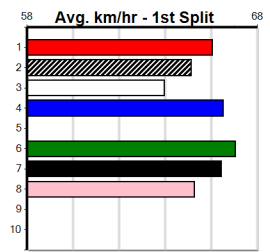

Horsham

4

4:02PM

(VIC time)

HORSHAM DOORS & GLASS

Distance: 410m, Race Type: Grade 5, Total Prizemoney: $2,925
1st: $1,950, 2nd: $600, 3rd: $300, 4th: $75

ZODIAC BALE (4) was far from disgraced at Sandown last time and she has the speed to cross and lead throughout. WELLERMAN (6) is better than his past few runs and he can settle on the speed.
HENRY BALE (8) is racing with confidence.

Watchdog Tips: **4** **6** **8** **1** **Bet:** **Win 4**

Form Box	Wgt	Dist	Track	Date	Time	BON	Margin	1st/2nd (Time)	PIR	Checked	Comment	WR	Split 1	S/P	Grade	
1	HIGHWAY [5] Placed in two of his past three, must keep safe $7.50															
	BK Dog Mar-22 Sire: ASTON DEE BEE Dam: TIME NO MONEY Trainer: Aroha Hemingway (Rochester)															
	Owner(s): D Petersen															
	Winning Distances: < 300m (0) 300 - 399m (3) 400 - 499m (1) 500 - 599m (0) 600 - 699m (0) > 700m (0)															
	Winning Weights: 35.1(1) 35.7(1) 36.0(1) 36.6(1)															
	2nd (5)	35.7	395	MBR	R11	25-Oct-24	22.64	22.37	0.10L PIPPA'S HERO (22.63)	5.13					$9.00	5
	2nd (3)	35.8	395	MBR	R6	22-Nov-24	22.53	22.09	2.25L STREET BEAST (22.36)	5.05					$21.00	5
	2nd (1)	35.8	300	MBS	R6	26-Nov-24	16.84	16.71	1.5L LUST TO BURN (16.73)	4.51					$1.65	6
	7th (5)	36.2	425	BEN	R4	06-Dec-24	24.47	23.79	6.50L ARI GOLD (24.03)	6.63			M/756		$40.20	5
	7th (1)	36.7	410	HOR	R5	10-Dec-24	24.20	23.06	11.00 MAJOR MIKE (23.48)	10.72			M/46		$6.10	5
3rd (3)	37.0	300	HVL	R3	22-Dec-24	17.00	16.54	1.5L SWEET VALENTINE (16.90)	3.95			Q/1		$25.80	5	
3rd (4)	37.9	400	MTG	R4	26-Dec-24	23.74	22.98	6.00L FAWN BEAST (23.34)	11.43					$3.60	RW	
3rd (1)	37.6	400	MTG	R4	02-Jan-25	23.37	22.90	0.75L CRICKET TRAGIC (23.33)	10.95					$2.40	RW	
Last 3 wins NOT included above																
1st (2)	36.6	395	MBR	R6	12-May-24	22.74	22.08	0.05L BRIDGE THE GAP (22.74)	0		SAMP			$9.00	6	
1st (3)	36.0	390	SHR	R4	16-May-24	22.42	22.11	0.75L SOLID GROUND (22.46)	M/21					$9.40	6G	
1st (2)	35.7	400	MTG	R12	23-May-24	23.17	23.17	2.25L WANGLER (23.33)	0					$1.80	RW	
2	PAW XAVIER (NSW)[5] Capable but drawn to find bother, place $4.60															
	RBD Dog Jul-22 Sire: DYNA TRON Dam: HADEEL BALE Trainer: Robert Camilleri (Lara)															
	Owner(s): B Wheeler															
	Winning Distances: < 300m (0) 300 - 399m (2) 400 - 499m (2) 500 - 599m (0) 600 - 699m (0) > 700m (0)															
	Winning Weights: 34.6(2) 34.7(1) 34.9(1)															
	1=	(2)	34.6	350	HVL	R5	30-Aug-24	19.55	19.45	1.00L DONEGAL EXPRESS/PAW	S/4				$2.10	T3-RW
	3rd (4)	34.7	390	SHR	R4	05-Sep-24	22.44	22.17	3.00L BROADY BOB (22.24)	S/55					$4.50	T3-5
	2nd (4)	34.2	390	WBL	R5	07-Oct-24	22.50	22.32	2.75L STRIKE A NIGHT (22.32)	M/22					$4.50	5
	1st (6)	34.7	400	WGL	R7	24-Oct-24	23.19	22.95	0.10L HARLEY (23.20)	S/54		SW			$4.20	T3-5
	5th (7)	34.5	410	HOR	R5	07-Dec-24	24.13	23.34	10.00 GOLDEN BLEND (23.46)	M/55					$6.60	5
3rd (8)	34.3	410	HOR	R5	10-Dec-24	23.80	23.06	4.75L MAJOR MIKE (23.48)	M/33					$12.80	5	
5th (8)	34.5	410	HOR	R10	23-Dec-24	23.93	23.13	9.00L MY LADY PANAMA (23.31)	S/34					$10.40	5	
3rd (7)	34.5	410	HOR	R9	31-Dec-24	23.88	23.29	2.75L TUFF TOBY (23.69)	M/34					$7.40	5	
Last 3 wins NOT included above																
1st (3)	34.9	450	SHR	R2	06-Jun-24	25.75	25.52	3.25L DALE'S CORNER (25.97)	M/211					$2.00	T3-M	
1st (2)	34.6	300	HVL	R3	26-Aug-24	17.15	16.68	0.50L PAW OLYMPIA (17.18)	S/8					$1.50	T3-7	
3	ZIPPING SCOOBY (NSW)[5] Every chance last time, place claims look best $8.00															
	BK Dog Dec-22 Sire: ASTON RUPEE Dam: ZIPPING MAGDA Trainer: Robert Camilleri (Lara)															
	Owner(s): Hallinan Hallinan (SYN), M Hallinan, F Hallinan															
	Winning Distances: < 300m (0) 300 - 399m (0) 400 - 499m (2) 500 - 599m (1) 600 - 699m (0) > 700m (0)															
	Winning Weights: 34.2(1) 34.3(1) 34.6(1)															
	1st (4)	34.6	500	BEN	R7	23-Oct-24	28.51	28.41	2.50L HERE COMES SHAKA (28.67)	M/211					$2.90	T3-RW
	2nd (7)	34.5	500	BEN	R7	26-Oct-24	28.61	28.21	0.25L SQUIGGLY GUS (28.59)	M/312					$3.20	X67
	7th (7)	34.8	460	GEL	R2	02-Nov-24	26.87	25.53	18.00 REAPER (25.67)	M/877					$6.90	$15.60 X67
	4th (8)	34.7	410	HOR	R9	05-Nov-24	23.62	22.93	2.50L BIG SUNSHINE (23.45)	S/56					$10.69	$4.70 6G
	5th (7)	35.0	510	SLE	R4	17-Nov-24	29.53	28.68	4.75L SLAY QUEEN MOLLY (29.20)	S/555		VO			$9.58	$8.60 X67
6th (7)	34.5	410	HOR	R10	07-Dec-24	23.76	23.34	5.50L LITTLE DARL (23.40)	S/56					$4.70	6G