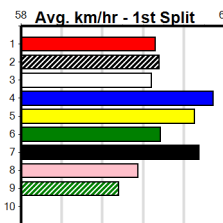

HANRAHAN PLUMBING

Distance: 500m, Race Type: Mixed 4/5, Total Prizemoney: $3,875
1st: $2,600, 2nd: $800, 3rd: $400, 4th: $75

6
8:35PM
(VIC time)

AWESOME AVENGER (1) is a gifted chaser when on song and he is drawn to make every post a winner. VILMA BALE (7) is better than her form indicates and she will be in the firing line throughout. ARI GOLD (2) just needs a little room early on

Watchdog Tips: **1** **7** **2** **3** **Bet:** **Box Trifecta 1,2,3,7 ($10 for 41.67%)**