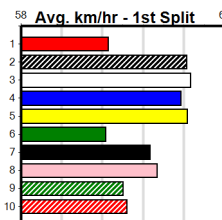

AVARD CIVIL (250+RANK)

Distance: 425m, Race Type: Grade 5 No Penalty, Total Prizemoney: \$2,925

1st: \$1,950, 2nd: \$600, 3rd: \$300, 4th: \$75

WEARING LEVIS (8) owns a smart 23.95 PB here and he will appreciate the drop in class. BRILEY RIOT (1) has the good draw and she will dial up the pressure in the middle stages. ALFIE ABALONE (5) just needs room in the first 50m.