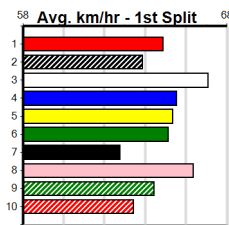

Bendigo

HIP POCKET BENDIGO

Distance: 425m, Race Type: Mixed 6/7, Total Prizemoney: \$2,925
1st: \$1,950, 2nd: \$600, 3rd: \$300, 4th: \$75

2

7:17PM

(VIC time)

SPIRITED OLIVER (4) has shown a brilliant turn of foot in his past three runs and he should make every post a winner. TRUE CRIME (7) was never headed on debut and she will be in the firing line throughout. PAW UCARTY (1) is showing some promise