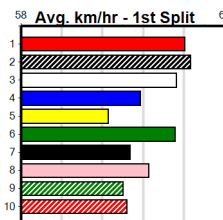

BENDIGO ADVERTISER (250+RANK)

Distance: 425m, Race Type: Grade 5 No Penalty, Total Prizemoney: \$2,925

1st: \$1,950, 2nd: \$600, 3rd: \$300, 4th: \$75

9

9:42PM

(VIC time)

NO BAD DEED (5) scorched around Ballarat last time and he should find the top soon after box rise.
 PAW CHEYENNE (4) beat a solid line-up at Warrnambool and she just needs to step on terms.
 NAYELI (3) won't be too far away