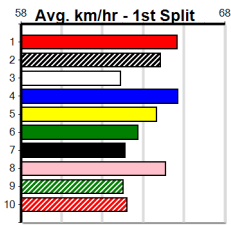

11

10:22PM

(VIC time)

GRAY'S BENDIGO (250+RANK)

Distance: 425m, Race Type: Grade 5 No Penalty, Total Prizemoney: $2,925
1st: $1,950, 2nd: $600, 3rd: $300, 4th: $75

Watchdog Tips: **8** **2** **7** **4** **Bet:** **Win 8**

FRANK GRIMES (8) has had little luck in stronger company of late and he is drawn to make amends. ARKA SOLAR (2) is armed with good early burn and he is getting stronger all the time. ZIPPING CRUSADER (7) won't be too far away