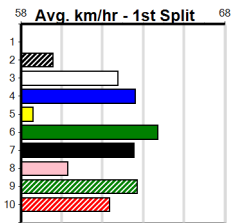

Bendigo

SPORTSBET MAKE IT A MULTI

Distance: 425m, Race Type: Maiden, Total Prizemoney: $2,535
1st: $1,680, 2nd: $520, 3rd: $260, 4th: $75

1

7:02PM
(VIC time)

SMALL MERCIES (4) was far from disgraced when placed on debut and she will be much better for the run. HENCHMEN (7) has been placed in nine of 15 to date and he can settle on the speed. RUPEE TRADER (3) has claims

Watchdog Tips: **4** **7** **3** **6** **Bet:** **Box Quinella 3,4,7 ($10 for 333.33%)**