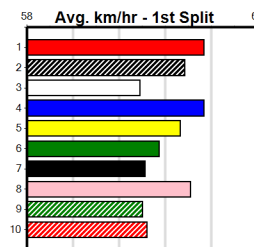

GRAY'S BENDIGO (250+RANK)

Distance: 425m, Race Type: Grade 5 No Penalty, Total Prizemoney: $2,925
1st: $1,950, 2nd: $600, 3rd: $300, 4th: $75

FRANK GRIMES (8) has had little luck in stronger company of late and he is drawn to make amends. ARKA SOLAR (2) is armed with good early burn and he is getting stronger all the time. ZIPPING CRUSADER (7) won't be too far away

Watchdog Tips: **8** **2** **7** **4** **Bet:** **Win 8**

1

YELLOW HAWK [5] **Good record this draw, include in exotics** **$7.50**

BD Dog Feb-21 Sire: SUPERIOR PANAMA Dam: BOBBY SOXER Trainer: Hubertus Wetzels (Northwood)

Owner(s): H Wetzels
Winning Distances: < 300m (1) 300 - 399m (1) 400 - 499m (6) 500 - 599m (1) 600 - 699m (0) > 700m (0)

Winning Weights: 30.6(1) 30.7(1) 30.9(1) 31.0(1) 31.4(1) 31.9(1) 32.2(1) 32.4(1) 32.6(1)

Box	1st	2nd	3rd	4th	5th	6th	7th	8th
1	5	1	3	2	1	2		1
2	1	1				2	2	
3	1		2	1	1	1		
4		3	4	1	2	2		
5	1		1	1	1	1	2	1
6	1			1	2		2	1
7		2	1		1			1
8		3	1	4	1	1	1	

Prize Best Starts Trk/Dts APM: $30340.00, 24.15(4)-10/1/25, 72-9-10-12, 5-1-0-1, 4241

6th (2) 30.7 450 SHP R5 01-Nov-24 25.85 25.11 7.00L DON'T TELL SHELL (25.39) M/887 . . . 6.90 $12.80 5
2nd (7) 30.1 450 SHP R8 16-Nov-24 25.43 25.20 1.5L OUR ALAMO (25.33) M/111 . . . SW . . . 6.56 $22.90 5
5th (4) 30.6 450 SHP R6 23-Nov-24 25.70 25.32 5.50L DOLLAR SIGNS (25.32) M/334 . . . . . 6.72 $5.60 X45
3rd (1) 29.7 390 SHP R4 09-Dec-24 22.36 21.77 3.25L ZERO KILLER (22.14) M/33 . . . . . 8.57 $9.30 5
2nd (4) 29.7 390 SHP R12 12-Dec-24 22.29 21.78 2.00L ASTON WASHINGTON M/22 . . . . . 8.61 $2.60 5
3rd (1) 29.7 450 SHP R6 21-Dec-24 25.70 25.56 2.00L TINKER CRYSTAL (25.56) M/111 . . . . . 6.53 $3.20 5
6th (1) 30.1 425 BEN R4 03-Jan-25 24.63 23.56 16.00 RIENTO (23.56) S/666 . . . . . 6.65 $43.50 X34
4th (4) 30.2 425 BEN R10 10-Jan-25 24.15 23.58 7.00L I'M WHAT'S NEXT (23.69) S/444 . . . . . 6.60 $16.50 5

Last 3 wins NOT included above

1st (3) 32.6 340 HOB R11 09-Nov-23 19.36 19.36 0.10L COLDEN MANDELLA (19.37) 0 . . . B . . . 5.10 $3.60 5
1st (1) 31.0 450 SHP R7 14-Sep-24 25.39 25.39 4.25L DEMON KYSAIAH (25.68) M/111 . . . . . 6.57 $3.90 5
1st (5) 30.9 425 BEN R12 27-Sep-24 24.27 23.60 7.00L MORAINÉ BELLA (24.31) M/333 . . . . . 6.73 $10.10 5