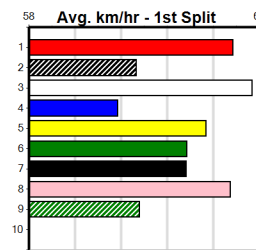

SPORTSBET NOBODY DOES IT EASIER

Distance: 500m, Race Type: Grade 5, Total Prizemoney: $3,340
1st: $2,230, 2nd: $690, 3rd: $345, 4th: $75

COOPER SUMMER (1) is racing with confidence and he is drawn to make every post a winner.
BAG OF SNAGS (2) has a nice turn of foot and he can follow the red through early on. TALK
BACKS BACK (5) can come out running.

Watchdog Tips: **1** **2** **5** **8** **Bet:** Box Quinella 1,2,5 ($10 for 333.33%)

Form Box	Wgt	Dist	Track	Date	Time	BON	Margin	1st/2nd (Time)	PIR	Checked	Comment	WR	Split 1	S/P	Grade
1															
COOPER SUMMER [5] $3.40															
BD Dog Nov-21 Sire: ORSON ALLEN Dam: SUMMER SKYE Trainer: Kevin Ashton (Charlton)															
Owner(s): K Ashton															
Winning Distances: < 300m (0) 300 - 399m (0) 400 - 499m (7) 500 - 599m (1) 600 - 699m (0) > 700m (0)															
Winning Weights: 28.2(1) 29.3(1) 29.4(2) 29.5(1) 29.6(2) 29.9(1)															
6th (5) 29.6 410 HOR R10 05-Nov-24 24.03 22.93 16.00 CORTEZ BALE (22.93) M/67 11.01 $15.40 5															
4th (8) 29.4 410 HOR R11 19-Nov-24 23.64 23.16 4.25L RUBY'S SHOW (23.35) S/24 10.38 $4.50 5															
6th (2) 29.3 425 BEN R5 29-Nov-24 24.31 23.63 10.00 MOCK FISH (23.63) M/566 6.57 $54.90 FFA															
6th (5) 29.7 410 HOR R5 07-Dec-24 24.21 23.34 11.00 GOLDEN BLEND (23.46) Q/76 10.83 $4.60 5															
1st (2) 29.9 500 BEN R8 11-Dec-24 28.48 28.48 2.75L REAR VISION (28.66) M/111 6.54 $2.80 T3-5															
8th (4) 29.4 450 SHP R6 21-Dec-24 26.10 25.56 8.00L TINKER CRYSTAL (25.56) M/688 6.83 $8.20 5															
2nd (2) 29.3 500 BEN R7 03-Jan-25 28.37 27.90 1.75L MCIVOR JEWELS (28.26) M/222 6.51 $5.90 5															
2nd (3) 29.4 500 BEN R8 10-Jan-25 28.19 28.10 1.00L HE'S GOT SWAG (28.13) Q/111 6.46 $4.10 5															
Last 3 wins NOT included above															
1st (4) 29.6 410 HOR R5 06-Aug-24 23.40 23.13 1.00L DISGUISE (23.47) Q/11 10.40 $8.00 5															
1st (2) 29.4 425 BEN R11 30-Aug-24 24.16 23.73 0.10L SPRING AMMO (24.17) M/222 6.68 $19.50 5															
1st (7) 29.5 425 BEN R3 04-Oct-24 24.02 23.88 4.25L BELIEVING (24.31) M/111 6.58 $12.70 X45															

Form Box	Wgt	Dist	Track	Date	Time	BON	Margin	1st/2nd (Time)	PIR	Checked	Comment	WR	Split 1	S/P	Grade
2															
BAG OF SNAGS [5] $6.50															
BK Dog Nov-22 Sire: BERNARDO Dam: HUSKY FLYER Trainer: Rodney Clark (Echuca Village)															
Owner(s): Flora Hill butcher (SYN), R Clark, T Dargaville															
Winning Distances: < 300m (0) 300 - 399m (0) 400 - 499m (3) 500 - 599m (0) 600 - 699m (0) > 700m (0)															
Winning Weights: 36.6(1) 37.4(1) 37.8(1)															
1st (5) 37.4 410 HOR R3 09-Nov-24 23.55 22.98 0.75L RINGER'S GIRL (23.60) M/56 10.68 $5.10 7															
1st (5) 37.8 410 HOR R3 12-Nov-24 23.29 22.95 3.25L SOLAR JESSIE (23.50) S/43 10.70 $1.70 7															
3rd (8) 37.8 450 SHP R8 23-Nov-24 25.72 25.32 2.75L NALA'S GHOST (25.54) M/644 6.85 $2.40 5															
2nd (8) 37.4 425 BEN R12 29-Nov-24 24.21 23.63 2.50L MAGNET MOVER (24.05) S/765 6.86 $5.60 5															
6th (4) 37.5 485 HOR R8 03-Dec-24 27.64 27.21 6.00L MISS MARY JO (27.22) S/666 6.78 $20.10 5H															
5th (7) 37.2 410 HOR R5 10-Dec-24 23.93 23.06 6.50L MAJOR MIKE (23.48) S/77 10.89 $3.20 5															
4th (2) 37.4 410 HOR R3 17-Dec-24 23.65 23.14 6.50L DYNAMITE DOUG (23.20) S/87 10.83 $19.80 RWH															
5th (1) 37.7 425 BEN R10 10-Jan-25 24.28 23.58 8.50L I'M WHAT'S NEXT (23.69) S/777 6.74 $7.60 5															
Last 3 wins NOT included above															
1st (6) 36.6 410 HOR R2 21-Sep-24 23.33 23.33 6.50L SOLAR EBONY (23.77) M/21 10.49 $1.60 M