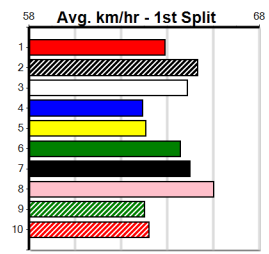

Bendigo

12

10:47PM

(VIC time)

AG TYRES & WHEELS (250+RANK)

Distance: 425m, Race Type: Grade 5 No Penalty, Total Prizemoney: $2,925
1st: $1,950, 2nd: $600, 3rd: $300, 4th: $75

ATOMIC SECRET (1) has won two of his past three in brilliant style and he will be carving out time in front. ROSS STREET PETE (2) has a nice turn of foot and he will follow the red through early on. EVOLVE (3) is racing with confidence.

Watchdog Tips: [1] [2] [3] [5] Bet: Win 1

ATOMIC SECRET [5] Airborne at present, drawn to lead, yes $2.40
BK Dog Sep-22 Sire: AUSSIE SECRET Dam: DYNA SARAH
Trainer: Michael Bewley (Pentland Hills)
Winning Distances: < 300m (0) 300 - 399m (3) 400 - 499m (0) 500 - 599m (0) 600 - 699m (0) > 700m (0)
Box History table and Prize Best Starts table.

ROSS STREET PETE [5] Good muster, gets the gun run, main danger $6.00
F Dog Aug-22 Sire: SH AVATAR Dam: ROCKIN' ROSIE
Trainer: William Rudd (Heathcote)
Winning Distances: < 300m (0) 300 - 399m (1) 400 - 499m (4) 500 - 599m (1) 600 - 699m (0) > 700m (0)
Box History table and Prize Best Starts table.

EVOLVE [5] In form, can come out running, major player $4.80
BK Bitch Nov-22 Sire: BERNARDO Dam: UTOPIA
Trainer: Kate Gorman (Tanjil South)
Winning Distances: < 300m (0) 300 - 399m (1) 400 - 499m (2) 500 - 599m (0) 600 - 699m (0) > 700m (0)
Box History table and Prize Best Starts table.

THAI MOGWAI [5] Down on confidence, can push wide, tough ask $21.00
BK Dog Oct-21 Sire: BARCIA BALE Dam: ZIPPING JAMIE
Trainer: Kathrynne Tabb (Lara)
Winning Distances: < 300m (0) 300 - 399m (4) 400 - 499m (3) 500 - 599m (0) 600 - 699m (0) > 700m (0)
Box History table and Prize Best Starts table.

SPOILER ALERT [5] Returned to form last time, must keep safe $10.00
BD Dog Nov-21 Sire: FERAL FRANKY Dam: NICKO DANCER
Trainer: Barry Hall (Dingee)
Winning Distances: < 300m (0) 300 - 399m (5) 400 - 499m (1) 500 - 599m (0) 600 - 699m (0) > 700m (0)
Box History table and Prize Best Starts table.