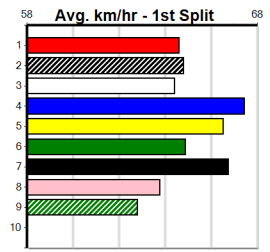

Watchdog Tips: 1 7 2 3 Bet: Box Trifecta 1,2,3,7 (\$10 for 41.67%)

Table for horse AWESOME AVENGER [4], including details on owner, training, winning distances, and a detailed box history table.

Table for horse ARI GOLD [4], including details on owner, training, winning distances, and a detailed box history table.