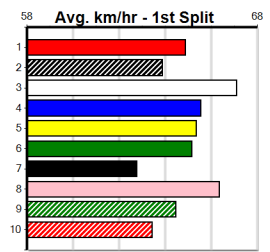

HIP POCKET BENDIGO

Distance: 425m, Race Type: Mixed 6/7, Total Prizemoney: $2,925
1st: $1,950, 2nd: $600, 3rd: $300, 4th: $75

SPIRITED OLIVER (4) has shown a brilliant turn of foot in his past three runs and he should make every post a winner. TRUE CRIME (7) was never headed on debut and she will be in the firing line throughout. PAW UCARTY (1) is showing some promise

Watchdog Tips: 4 7 1 8 Bet: Box Quinella 1,4,7 ($10 for 333.33%)

PAW UCARTY (NSW)[6] Showing promise, has the good draw, threat $4.60
DKBD Dog Mar-23 Sire: FERNANDO BALE Dam: MCKEON BALE
Owner(s): B Wheeler
Winning Distances: < 300m (0) 300 - 399m (0) 400 - 499m (2) 500 - 599m (0) 600 - 699m (0) > 700m (0)
Winning Weights: 29.3(1) 29.7(1)
6th (1) 30.0 400 GEL R3 09-Dec-24 23.40 22.41 8.50L LADY TEQUILA (22.81) S/76 . . . . . 8.83 $2.30 M
6th (4) 29.8 400 GEL R2 20-Dec-24 23.43 22.43 5.50L SUNNY BOY (23.07) S/67 . . . . . 8.64 $8.00 M
1st (8) 29.7 400 GEL R1 31-Dec-24 23.08 22.76 1.00L TIPSY BLUEBIRD (23.13) M/21 . . . . . 8.55 $1.90 M
1st (8) 29.3 425 BEN R9 08-Jan-25 24.15 23.64 5.50L HIGHLAND JILL (24.53) M/111 . . . . . 6.57 $1.80 T3-7
Last 3 wins NOT included above
Box History
Bx 1st 2nd 3rd 4th 5th 6th 7th 8th
1 . . . . . 1 . . . . .
2 . . . .
3 . . . .
4 . . . .
5 . . . .
6 . . . .
7 . . . .
8 2 . . . .
Prize Best $2000.00
Starts 24.15(8)-8/1/25
Trk/Dts 4-2-0-0
APM 1-1-0-0 2000

MAYFAIR JILL [6] Gutsy winner last time, this is harder, tested $10.00
BK Bitch Apr-23 Sire: BERNARDO Dam: THANK YOU JILL
Owner(s): J Brereton
Winning Distances: < 300m (0) 300 - 399m (0) 400 - 499m (2) 500 - 599m (0) 600 - 699m (0) > 700m (0)
Winning Weights: 23.8(1) 24.2(1)
5th (5) 23.8 390 BAL R10 21-Nov-24 22.39 21.93 4.50L SPEEDY EASY (22.08) M/53 . . . . . 8.57 $26.60 7
2nd (3) 24.0 435 SLE R9 27-Nov-24 24.54 24.44 1.5L RECKLESS (24.44) M/222 . . . . . 5.27 $28.20 7
2nd (8) 24.5 400 WGL R3 10-Dec-24 22.66 22.39 1.5L MINH CINDY (22.55) M/22 . . . . . 8.30 $3.40 7
6th (5) 24.6 435 SLE R3 15-Dec-24 25.21 24.27 6.50L DR. NARNIA (24.78) S/746 . . . . . 5.41 $8.00 RW
4th (2) 24.2 435 SLE R8 20-Dec-24 24.76 24.11 9.50L BLESSED RAIN (24.13) M/565 . . . . . 5.26 $19.50 RWH
6th (7) 24.3 400 WGL R10 02-Jan-25 23.29 22.43 9.50L FINANCIAL NEWS (22.64) M/77 . . . . . 8.68 $2.90 SH
2nd (6) 24.0 390 SHP R9 09-Jan-25 22.59 22.20 1.00L SUGAR SHINE (22.53) M/32 . . . . . 8.68 $2.60 7
1st (6) 23.8 400 WGL R3 14-Jan-25 23.02 22.54 3.25L MISS BRONX (23.25) M/31 . . . . . 8.74 $3.50 7
Last 3 wins NOT included above
1st (6) 24.2 425 BEN R2 15-Nov-24 24.36 23.97 3.00L ASTON ACTION (24.55) M/111 . . . . . 6.63 $18.10 M
Prize Best $6920.00
Starts 24.36(6)-15/11/24
Trk/Dts 15-2-6-1
APM 1-1-0-0 5330