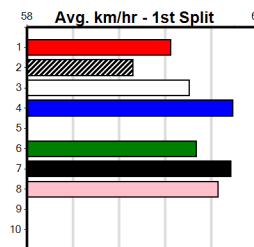

MANNINGS GREYHOUND COMPLEX

Distance: 425m, Race Type: Grade 5, Total Prizemoney: $2,925
1st: $1,950, 2nd: $600, 3rd: $300, 4th: $75

ZIPPING MUFASA (4) is armed with a dynamic turn of foot and he should be able to follow the three across early on. RYDER'S MAGIC (8) was far from disgraced here last time and he should be in the mix again. CORNHILL PRINCE (1) has claims

Watchdog Tips: 4 8 1 3 **Bet:** Win 4

1

CORNHILL PRINCE [5] **$4.60**

BK Dog Nov-21 **Consistent type, goes well here, can threaten** **Sire: FERAL FRANKY** **Dam: MERCY MERCY**

Owner(s): S Gibson **Trainer: Scott Gibson (Harcourt)**

Winning Distances: < 300m (0) 300 - 399m (0) 400 - 499m (3) 500 - 599m (5) 600 - 699m (0) > 700m (0)

Winning Weights: 32.6(1) 32.7(1) 33.0(1) 33.2(1) 33.4(1) 33.5(1) 33.7(2)

Box	1st	2nd	3rd	4th	5th	6th	7th	8th
1	1	2	1	2	1	1		
2	3	2	1		1			1
3	1					1		
4	2				1	1	1	
5			2	2	1	1		
6			1				2	1
7		2	2	2				
8	1	2	2		1	1		

Prize Best Starts Trk/Dts APM $29970.00 24.03(1)-22/12/23 46-8-8-9 15-3-2-4 8437

2

AMBANI [5] **$21.00**

BKW Bitch Jan-23 **Find this harder than her recent racing, no** **Sire: HOOKED ON SCOTCH** **Dam: ZHENG**

Owner(s): Eye Candy (SYN), C Wilk, K Gorman **Trainer: Christian Wilk (Tanjil South)**

Winning Distances: < 300m (0) 300 - 399m (0) 400 - 499m (7) 500 - 599m (0) 600 - 699m (0) > 700m (0)

Winning Weights: 24.8(1) 25.2(1) 25.4(1) 26.5(1) 26.6(1) 26.9(1) 27.2(1)

Box	1st	2nd	3rd	4th	5th	6th	7th	8th
1	2					2		1
2	1						1	
3					1	1		
4				1				1
5	1			1				1
6	1				1			
7					1	1		
8	2					1	1	1

Prize Best Starts Trk/Dts APM $8100.00 FSH 22-7-0-0 0-0-0-0 6410

3

ELENA'S JEBRYNAH (NSW)[5] **$8.00**

BK Bitch Feb-22 **Can come out running at times, keep safe** **Sire: WOW** **Dam: LITTLE JEBRYNAH**

Owner(s): B Sykes **Trainer: Bryan Sykes (Beaconsfield Upper)**

Winning Distances: < 300m (0) 300 - 399m (0) 400 - 499m (5) 500 - 599m (0) 600 - 699m (0) > 700m (0)

Winning Weights: 25.9(1) 26.0(2) 26.1(1) 26.4(1)

Box	1st	2nd	3rd	4th	5th	6th	7th	8th
1		1	1	1				
2		1						
3	1		2	2				
4	2			2				
5		1				1		
6					1		1	
7		1	1				1	
8	2	1	1					1

Prize Best Starts Trk/Dts APM $14735.63 24.32(8)-16/8/24 25-5-5-4 1-0-1-0 7100

4

ZIPPING MUFASA (NSW)[5] **$2.20**

BEF Dog Dec-22 **Explodes soon after box rise, hard to hold out** **Sire: ASTON RUPEE** **Dam: ZIPPING MAGDA**

Owner(s): Hallinan Hallinan (SYN), M Hallinan, F Hallinan **Trainer: Robert Camilleri (Lara)**

Winning Distances: < 300m (0) 300 - 399m (1) 400 - 499m (4) 500 - 599m (0) 600 - 699m (0) > 700m (0)

Winning Weights: 32.3(1) 32.8(1) 33.1(1) 33.2(1) 33.3(1)

Box	1st	2nd	3rd	4th	5th	6th	7th	8th
1	2							
2			1					
3								
4	1				1			
5		1						
6		1	1	2				1
7	1		2					
8	1				1			

Prize Best Starts Trk/Dts APM $12790.00 FSH 17-5-2-5 0-0-0-0 9399

5

*** VACANT BOX ***

Sire: Dam: **Trainer:**

Owner(s): **Trainer:**

Winning Distances: < 300m (0) 300 - 399m (0) 400 - 499m (0) 500 - 599m (0) 600 - 699m (0) > 700m (0)

Winning Weights: **Box History**