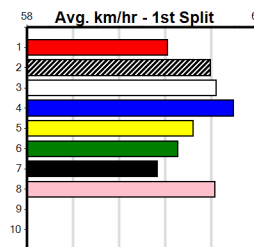

JARROD LARKIN CONCRETING

Distance: 425m, Race Type: Grade 5, Total Prizemoney: $2,925
1st: $1,950, 2nd: $600, 3rd: $300, 4th: $75

REIKO SLATER (1) was luckless when resuming from a spell and he can make amends this time around. MARAIS BALE (2) was never headed here last week and she can run a big race once again. LENAGHAN (7) was desperately unlucky here last time

Watchdog Tips: 1 2 7 6 Bet: Win 1

Race card for REIKO SLATER [5]. Includes details like Dog, Date, Time, BONA, Margin, 1st/2nd (Time), PIR, Checked, Comment, W/R, Split 1, S/P, Grade. Also includes a 'Box History' table and prize information.

Race card for MARAIS BALE (NSW)[5]. Includes details like Bitch, Date, Time, BONA, Margin, 1st/2nd (Time), PIR, Checked, Comment, W/R, Split 1, S/P, Grade. Also includes a 'Box History' table and prize information.

Race card for YOU YANG YAALA [5]. Includes details like Bitch, Date, Time, BONA, Margin, 1st/2nd (Time), PIR, Checked, Comment, W/R, Split 1, S/P, Grade. Also includes a 'Box History' table and prize information.

Race card for APPLICANT (NSW)[5]. Includes details like Dog, Date, Time, BONA, Margin, 1st/2nd (Time), PIR, Checked, Comment, W/R, Split 1, S/P, Grade. Also includes a 'Box History' table and prize information.

Race card for MILITANT STORM [5]. Includes details like Bitch, Date, Time, BONA, Margin, 1st/2nd (Time), PIR, Checked, Comment, W/R, Split 1, S/P, Grade. Also includes a 'Box History' table and prize information.