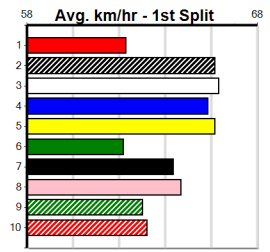

Bendigo
10
9:57PM
(VIC time)

AVARD CIVIL (250+RANK)

Distance: 425m, Race Type: Grade 5 No Penalty, Total Prizemoney: $2,925
1st: $1,950, 2nd: $600, 3rd: $300, 4th: $75

WEARING LEVIS (8) owns a smart 23.95 PB here and he will appreciate the drop in class. BRILEY RIOT (1) has the good draw and she will dial up the pressure in the middle stages. ALFIE ABALONE (5) just needs room in the first 50m.

Watchdog Tips: **8** **1** **5** **4** **Bet:** **Win 8**

1

BRILEY RIOT [5] **Strong effort to score last time, main danger** **$4.00**
BD Bitch Apr-22 Sire: PAT C SABBATH Dam: LA BELLA RIOT Trainer: Colin Bermingham (Mount Mercer)
Owner(s): S Camden-bermingham
Winning Distances: < 300m (0) 300 - 399m (2) 400 - 499m (2) 500 - 599m (0) 600 - 699m (0) > 700m (0)
Winning Weights: 25.8(1) 26.1(1) 26.5(1) 26.7(1)
3rd (8) 26.1 390 BAL R9 07-Jul-24 22.53 22.17 4.50L LEAVE ME IN (22.22) M/33 . . . . . 8.76 $3.10 T3-7
1st (4) 26.1 400 GEL R9 31-Aug-24 22.54 22.30 2.00L HIGHWAY HOOLIGAN (22.68) Q/11 . . . . . 8.50 $8.30 X67
5th (4) 26.3 390 BAL R10 06-Sep-24 23.21 22.42 12.00 COLLINDA PEARL (22.43) M/57 . . . . . 8.95 $2.60 6G
7th (3) 25.9 450 SHP R2 09-Sep-24 25.86 25.01 8.00L BARRETOS (25.30) M/468 . . . . . 6.64 $60.00 X67
1st (2) 26.7 400 GEL R12 05-Dec-24 22.86 22.56 1.00L NAILED IT (22.93) Q/11 . . . SW . 8.39 $1.20 6G
8th (8) 26.3 410 HOR R11 10-Dec-24 24.29 23.06 9.00L TALKIN' BLUEY (23.66) M/87 . . . . . 11.16 $4.50 5
4th (2) 26.1 390 BAL R4 30-Dec-24 22.78 22.40 4.50L XISAN BALE (22.49) Q/22 . . . . . 8.51 $6.80 T3-5
1st (2) 25.8 390 BAL R5 13-Jan-25 22.38 22.08 1.25L PALTROW BALE (22.47) M/33 . . . . . 8.48 $2.70 T3-5
Last 3 wins NOT included above
1st (1) 26.5 390 BAL R1 16-Jun-24 22.55 22.46 0.25L SAILAWAY GIN (22.56) Q/21 . . . . . 8.42 $2.20 T3-M
Prize Best $6075.00 FSH
Starts 17-4-2-1
Trk/Dts 0-0-0-0
APM 3045

2

MORAINÉ LILLY [5] **Needs to lead, flat patch mid race, tough ask** **$12.00**
BK Bitch Nov-22 Sire: FABREGAS Dam: SIXTEEN PEGS Trainer: Dean Elliot (Wellsford)
Owner(s): MORAINÉ (SYN), G Judd, S Judd
Winning Distances: < 300m (0) 300 - 399m (1) 400 - 499m (3) 500 - 599m (0) 600 - 699m (0) > 700m (0)
Winning Weights: 27.1(1) 27.2(1) 27.4(1) 27.9(1)
4th (5) 27.4 425 BEN R11 20-Nov-24 24.66 24.19 7.00L HARTLAND DUKE (24.19) M/233 . . . . . 6.66 $3.50 5
1= (4) 27.2 425 BEN R12 04-Dec-24 24.22 24.18 3.5L MORAINÉ LILLY/KRAKEN M/211 . . . . . 6.58 $3.70 5
2nd (3) 27.0 410 HOR R12 07-Dec-24 23.86 23.34 2.50L DASH OF CRIMSON (23.70) Q/11 . . . . . 10.32 $4.70 T3-5
8th (6) 27.4 425 BEN R3 13-Dec-24 24.78 23.66 9.50L OPRAH BALE (24.11) M/568 . . . . . 6.61 $16.90 5
3rd (7) 27.7 390 SHP R11 21-Dec-24 22.60 22.17 5.50L TINKER CONALL (22.23) M/23 . . . . . 8.50 $13.20 5
3rd (6) 27.7 350 HVL R9 29-Dec-24 19.80 19.12 3.75L SODA DUKE (19.55) M/6 . . . . . 6.73 $44.90 RWH
7th (3) 28.0 350 HVL R6 05-Jan-25 19.61 19.08 7.00L TALK IS CHEAP (19.14) M/6 . . . . . 6.65 $53.90 RWF
6th (2) 27.9 450 SHP R7 11-Jan-25 26.02 25.44 5.00L JOSIE'S JEWEL (25.69) Q/114 . . . . . 6.67 $5.60 5
Last 3 wins NOT included above
1st (6) 27.1 390 SHP R1 08-Jul-24 22.49 22.00 2.50L KRAKEN COOL (22.66) Q/11 . . . . . 8.53 $21.20 M
1st (1) 27.9 425 BEN R2 20-Sep-24 24.62 24.04 0.50L CORNHILL RAVEN (24.65) M/211 . . . SW . 6.74 $4.90 7
1st (7) 27.4 425 BEN R3 16-Oct-24 24.58 24.12 1.5L DANYO'S CHAD (24.68) M/211 . . . . . 6.73 $1.50 6G
Prize Best $6525.00
Starts 24.22(4)-4/12/24
Trk/Dts 24-4-1-2
APM 11-3-0-0 3659