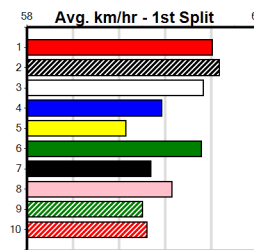

BENDIGO ADVERTISER (250+RANK)

Distance: 425m, Race Type: Grade 5 No Penalty, Total Prizemoney: $2,925
1st: $1,950, 2nd: $600, 3rd: $300, 4th: $75

NO BAD DEED (5) scorched around Ballarat last time and he should find the top soon after box rise.
PAW CHEYENNE (4) beat a solid line-up at Warrnambool and she just needs to step on terms.
NAYELI (3) won't be too far away

Watchdog Tips: 5 4 3 2 Bet: Win 5

Race 1: SIMPLY STYLISH [5] Hit or miss early, can push wide, tough ask $12.00
Owner(s): J Gorgioski
Winning Distances: < 300m (0) 300 - 399m (1) 400 - 499m (6) 500 - 599m (2) 600 - 699m (0) > 700m (0)
Trainer: Jeff Gorgioski (Stanhope)

Race 2: SUGAR BOWL ROSE [5] Steady record here but has the talent, respect $10.00
Owner(s): A Hemingway
Winning Distances: < 300m (0) 300 - 399m (6) 400 - 499m (7) 500 - 599m (0) 600 - 699m (0) > 700m (0)
Trainer: Aroha Hemingway (Rochester)

Race 3: NAYELI [5] Handy PB here, good turn of foot, threat $3.60
Owner(s): C Madigan
Winning Distances: < 300m (0) 300 - 399m (2) 400 - 499m (6) 500 - 599m (0) 600 - 699m (0) > 700m (0)
Trainer: Chelsi Madigan (Golden Square)

Race 4: PAW CHEYENNE (NSW)[5] Beat a handy line-up at Warrnambool, danger $4.20
Owner(s): B Wheeler
Winning Distances: < 300m (0) 300 - 399m (0) 400 - 499m (5) 500 - 599m (0) 600 - 699m (0) > 700m (0)
Trainer: Robert Camilleri (Lara)

Race 5: NO BAD DEED [5] Broke the clock at Ballarat, hard to reel in $3.20
Owner(s): PAYDHOFF (SYN), W Saathoff, S Payne
Winning Distances: < 300m (0) 300 - 399m (3) 400 - 499m (0) 500 - 599m (0) 600 - 699m (0) > 700m (0)
Trainer: Wendy Saathoff (Toolern Vale)