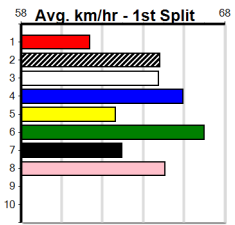

DOWNLOAD THE WATCHDOG APP

Distance: 595m, Race Type: Mixed 4/5, Total Prizemoney: \$4,445
 1st: \$2,990, 2nd: \$920, 3rd: \$460, 4th: \$75

8

9:19PM

(VIC time)

SWEET SUNDOWN (4) has recorded some smart wins since moving to Victoria and with a timely beginning would prove hard to catch. SHADOWS OF BLUE (6) will need some luck in the initial stages but he holds a severe class advantage.