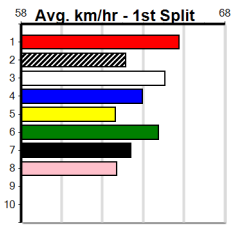

4

7:44PM

(VIC time)

FAGES (3) was placed behind a potential star here three runs back and has the speed to lead throughout. COME FIND ME (4) has missed a place just once in his seven starts and can settle on the speed. STORMY NEO (8) is suited to a wide draw.

Watchdog Tips: **3** **4** **8** **2** **Bet:** **Box Quinella 3,4,8 ($10 for 333.33%)**