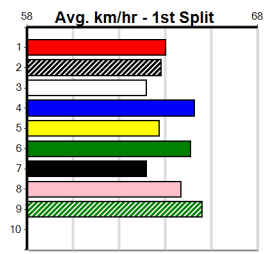

9

9:44PM

(VIC time)

Distance: 515m, Race Type: Grade 6, Total Prizemoney: $3,340
1st: $2,230, 2nd: $690, 3rd: $345, 4th: $75

RED ROCKS BEAUTY (8) was placed in fast time here on Thursday in a much tougher race and just needs an ounce of luck in running to win here. TANNER TIME (1) shows promise and is drawn to settle closer than usual.

Watchdog Tips: 8 1 4 5 Bet: Win 8

TANNER TIME [6] Shows promise, drawn to settle close, danger. $5.50
BK Dog Jan-22 Sire: BENALI Dam: LOUD LANA Trainer: Shane Richer (Boolarra)
Winning Distances: < 300m (0) 300 - 399m (0) 400 - 499m (0) 500 - 599m (1) 600 - 699m (1) > 700m (0)
Winning Weights: 33.9(1) 34.3(1)
2nd (1) 34.3 595 SAP R2 20-May-24 35.03 34.20 5.50L MAHOGANY (34.65) M/2222 9.49 $3.00 RW
7th (1) 34.1 600 MEP R9 29-May-24 35.46 34.84 9.00L BOUNDING CHIEF (34.85) M/7777 9.56 $4.60 X67
4th (2) 34.0 650 SHP R12 10-Jun-24 37.62 36.94 1.25L SHAKE AND BAKE (37.54) M/4444 17.92 $44.10 RWH
1st (6) 33.9 600 MEA R9 15-Jun-24 34.75 34.36 0.50L LIVEABLE (34.78) M/2222 9.21 $17.40 X67
3rd (1) 34.1 640 SLE R4 23-Jun-24 37.55 36.51 4.25L MY SLICK RICK (37.26) M/6444 6.31 $1.80 RW
6th (4) 33.7 595 SAN R2 11-Jul-24 34.83 34.09 6.00L HOT ASHES (34.42) M/6666 9.59 $11.20 X67
3rd (2) 34.0 515 SAP R3 25-Nov-24 30.27 29.49 8.00L FEAT OF STRENGTH (29.73) M/6544 5.28 $9.80 X67
5th (4) 33.7 515 SAP R10 02-Dec-24 29.94 29.53 2.50L SLAY QUEEN MOLLY (29.77) S/8566 5.28 $22.90 6G
Last 3 wins NOT included above
1st (2) 34.3 515 SAP R2 13-May-24 30.14 29.81 5.50L JASPER'S JACKPOT (30.49) M/4411 5.28 $9.80 M

LUNA MIKADO [6] Drops back in distance, racing below par, tested. $34.00
BK Bitch Jun-22 Sire: SIDESHOW MARJEN Dam: LADY MIKADO Trainer: Maria Barber (Hoddles Creek)
Winning Distances: < 300m (0) 300 - 399m (0) 400 - 499m (1) 500 - 599m (1) 600 - 699m (0) > 700m (0)
Winning Weights: 29.0(1) 29.5(1)
7th (3) 29.2 515 SAP R9 18-Nov-24 31.31 29.43 16.00 INVICTUS BLUE (30.23) Q/4457 6.63 $7.80 7
5th (7) 29.0 515 SAN R3 05-Dec-24 30.03 28.98 8.50L PAW LOU LOU (29.46) S/7775 5.31 $60.30 SH
1st (2) 29.0 515 SAP R10 09-Dec-24 29.82 29.54 2.25L CLONCURRY GOLD (29.97) Q/2111 5.15 $8.40 X67H
4th (4) 28.7 515 SAN R3 19-Dec-24 29.97 29.48 5.50L JULY SHE LIED (29.60) M/3333 5.16 $13.10 X67F
7th (3) 29.1 515 SAN R2 26-Dec-24 30.16 28.94 7.00L SIR DODGE (29.69) M/4666 5.21 $17.20 X67
6th (7) 28.5 515 SAN R2 02-Jan-25 30.76 29.35 17.00 URANA XAVIER (29.63) M/7666 5.36 $60.00 X67
6th (8) 28.7 595 SAP R2 06-Jan-25 35.56 34.60 14.00 REALITY PIE (34.63) M/6666 9.73 $10.00 RW
6th (7) 28.6 595 SAP R3 13-Jan-25 35.48 34.13 14.00 RING ME LATER (34.55) S/5666 9.55 $8.00 RW
Last 3 wins NOT included above
1st (3) 29.5 460 WGL R2 15-Aug-24 26.02 25.97 3.75L MR. ZULU (26.28) M/211 6.63 $2.10 T3-M