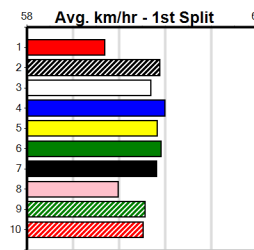

SPORTSBET GREEN TICKS (0-2 W) (250+)

2

7:03PM

(VIC time)

Distance: 595m, Race Type: Restricted Win, Total Prizemoney: $3,940
1st: $2,640, 2nd: $815, 3rd: $410, 4th: $75

SHE'S EXTREME (2) can either lead or come off the speed to win in this company. REALITY PIE (1) has displayed terrific mid race speed in winning back to back races here recently. MASQUERADE PARTY (3) is much better than her recent form reads.

Watchdog Tips: 2 1 3 5 Bet: Box Quinella 1,2 ($10 for 1000%)

Race card for REALITY PIE [6]. In form runner, proven this distance, danger. $2.20. Details include owner, sire, dam, winning distances, and a box history table.

Race card for SHE'S EXTREME [6]. Can set a cracking speed early, hard to catch. $4.80. Details include owner, sire, dam, winning distances, and a box history table.

Race card for MASQUERADE PARTY [6]. Better than form reads. Look for improvement. $9.00. Details include owner, sire, dam, winning distances, and a box history table.

Race card for ROYAL MAGPIE (NSW)[6]. Never headed in handy Sale win, keep safe. $8.50. Details include owner, sire, dam, winning distances, and a box history table.

Race card for CUFF MODEL (NSW)[6]. Can settle on the speed, must for the exotics. $7.50. Details include owner, sire, dam, winning distances, and a box history table.