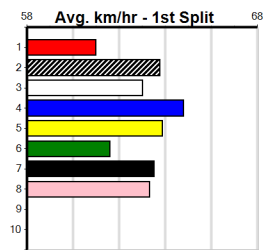

7

8:54PM

(VIC time)

Distance: 515m, Race Type: Grade 5 No Penalty, Total Prizemoney: $3,340
1st: $2,230, 2nd: $690, 3rd: $345, 4th: $75

PALDRON BALE (1) is drawn to settle closer than usual and can handle this circuit. PICHOLA RALPHY (7) comes here for the first time following his smart 25.50 last start all the way Ballarat win. WHITE SHIRAZ (4) is better than he recent form.

Watchdog Tips: 1 7 4 2 Bet: Win 1

Table for PALDRON BALE (NSW)[5] including Form Box, Wgt, Dist, Track, Date, Time, BON, Margin, 1st/2nd (Time), PIR, Checked, Comment, W/R, Split 1, S/P, Grade, and Box History.

Table for GRACELAND BOY [5] including Form Box, Wgt, Dist, Track, Date, Time, BON, Margin, 1st/2nd (Time), PIR, Checked, Comment, W/R, Split 1, S/P, Grade, and Box History.

Table for BON STAR [5] including Form Box, Wgt, Dist, Track, Date, Time, BON, Margin, 1st/2nd (Time), PIR, Checked, Comment, W/R, Split 1, S/P, Grade, and Box History.

Table for WHITE SHIRAZ [5] including Form Box, Wgt, Dist, Track, Date, Time, BON, Margin, 1st/2nd (Time), PIR, Checked, Comment, W/R, Split 1, S/P, Grade, and Box History.

Table for TOM'S BOURBSKI (NSW)[5] including Form Box, Wgt, Dist, Track, Date, Time, BON, Margin, 1st/2nd (Time), PIR, Checked, Comment, W/R, Split 1, S/P, Grade, and Box History.