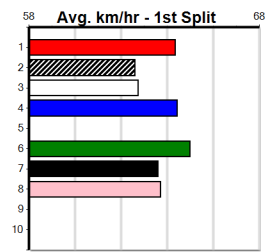

Sandown (SAP)

5

8:10PM

(VIC time)

HARD STYLE RICO AT STUD (250+)

Distance: 515m, Race Type: Grade 5 No Penalty, Total Prizemoney: $3,340
1st: $2,230, 2nd: $690, 3rd: $345, 4th: $75

PAW LARRY (6) comes into this race with some impressive bush form and has the artillery to lead throughout. JOSIE'S JEWEL (1) can atone for her luckless run here on Thursday. SUPERFLY GIRL (4) is well up to this class.

Watchdog Tips: 6 1 4 8 Bet: Win 6

Form Box Wgt Dist Track Date Time BON Margin 1st/2nd (Time) PIR Checked Comment W/R Split 1 S/P Grade

JOSIE'S JEWEL (TAS)[5] No luck here last start, this suits better, danger $3.50
BK Bitch Mar-22 Sire: SUPERIOR PANAMA Dam: MEDIO PASO
Owner(s): M Katsiris
Trainer: Michael Katsiris (Thomastown)
Winning Distances: < 300m (0) 300 - 399m (3) 400 - 499m (9) 500 - 599m (0) 600 - 699m (0) > 700m (0)
Winning Weights: 26.2(2) 26.3(1) 26.5(1) 26.7(2) 26.8(1) 27.0(1) 27.1(2) 27.5(1) 27.9(1)
3rd (7) 27.2 525 MEP R11 04-Dec-24 30.65 29.74 8.00L OKAY BOOMER (30.13) M/2222 . . . . 5.16 $13.10 5
5th (7) 27.2 525 MEP R8 11-Dec-24 30.81 29.83 9.00L GOT A PULSE (30.20) M/7555 . . . . 5.27 $43.00 5
3rd (3) 26.9 500 BEN R8 18-Dec-24 28.85 28.15 10.00 REAR VISION (28.15) Q/564 . . . . 6.90 $5.60 T3-5
5th (8) 26.8 450 BAL R8 24-Dec-24 25.93 25.09 2.50L ABRAXAS BALE (25.77) Q/334 . . . . SW . 6.72 $3.40 T3-5
1st (7) 26.8 450 BAL R7 30-Dec-24 25.69 25.46 4.50L PRETTY PANAMA (26.00) M/111 . . . . . 6.68 $3.40 T3-5
6th (5) 27.0 450 SHP R12 06-Jan-25 25.61 25.15 7.00L RUSSIAN RACCOON (25.15) M/866 . . . . . 6.75 $22.80 5
1st (3) 27.5 450 SHP R7 11-Jan-25 25.69 25.44 1.00L LADEN BALE (25.76) M/331 . . . . . 6.73 $3.50 5
7th (4) 27.5 515 SAN R12 16-Jan-25 30.17 29.00 12.00L UNDERWAY (29.36) M/8766 . . . . . 5.35 $33.50 5
Last 3 wins NOT included above
1st (5) 26.7 350 HVL R8 28-Oct-24 19.84 19.60 1.75L SUPERFLY GIRL (19.95) Q/1 . . . . . 6.61 $9.20 5
1st (3) 27.1 450 BAL R6 04-Nov-24 25.84 25.74 1.75L SIR BINGO (25.96) Q/111 . . . . . 6.62 $2.30 T3-5
1st (1) 27.1 450 SHP R6 21-Nov-24 25.68 25.58 1.75L BUN WILDFIRE (25.79) M/331 . . . . SW . 6.71 $4.10 T3-5

Box History
Bx 1st 2nd 3rd 4th 5th 6th 7th 8th
1 1 1 1 1 1 1 1
2 1 2 2 1 1 1 1
3 3 3 1 1 1 1
4 1 1 1 1 1 1 1
5 1 1 2 4 1 1 1
6 1 1 1 1 1 1 1
7 5 1 1 2 2 1 1
8 1 1 1 1 2 1 1
Prize Best $25150.00
Starts 30.17(4)-16/1/25
Trk/Dts 51-11-6-9
APM 1-0-0-0 6938