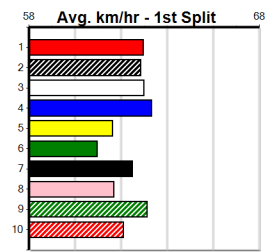

TOONGABBIE LODGE (0-2 W) (250+)

3

7:22PM

(VIC time)

Distance: 595m, Race Type: Restricted Win, Total Prizemoney: $3,940
1st: $2,640, 2nd: $815, 3rd: $410, 4th: $75

CANYA KIPPER (1) should be suited to this distance and is drawn to settle in a frightening position early. RING ME LATER (7) only needs to step away on even terms and he will be hard to hold out. RAVEN OWEN (4) can make a mid-race move.

Watchdog Tips: 1 7 4 8 **Bet:** Win 1

Form Box	Wgt	Dist	Track	Date	Time	BON	Margin	1st/2nd (Time)	PIR	Checked	Comment	WR	Split 1	S/P	Grade	
1	CANYA KIPPER (NSW)[7] Suited this distance and is drawn to win. $2.80															
	BEBD Dog		Nov-22		Sire: DROOPYS SYDNEY		Dam: JUST TERMS		Trainer: Matthew Lanigan (Rowsley)							
	Owner(s): Kipper Syndicate (SYN), P Mcdowall, A Thomson															
	Winning Distances: < 300m (0) 300 - 399m (0) 400 - 499m (0) 500 - 599m (1) 600 - 699m (0) > 700m (0)															
	Winning Weights: 32.5(1)															
	4th (8)	32.4	515	SAN	R1	27-Jun-24	30.16	29.21	1.00L MISS MARY JO (30.10)	M/5534	.	.	.	5.29	$4.00	X67
	3rd (7)	32.5	525	MEA	R1	28-Sep-24	30.55	29.60	0.75L DROP OF INK (30.52)	S/3234	.	.	.	5.23	$1.40	X67
	7th (1)	32.3	515	SAN	R1	03-Oct-24	30.31	29.38	14.00 PAW IKE (29.38)	M/5777	.	.	.	5.27	$5.50	X67
	3rd (4)	32.7	450	BAL	R10	06-Nov-24	25.73	25.30	2.00L SIZZLE JACK (25.60)	M/433	.	.	.	6.83	$7.60	X67H
	6th (2)	32.9	450	BAL	R4	13-Nov-24	26.12	25.03	9.00L HIGHLY ABRASIVE (25.51)	S/567	.	.	.	6.80	$23.90	X67F
6th (4)	32.8	515	SAP	R9	02-Dec-24	30.39	29.53	10.00 WHODAT DUCHESS (29.72)	M/7666	.	.	.	5.36	$1.60	X67	
2nd (3)	32.6	460	GEL	R7	07-Jan-25	26.08	25.93	2.25L PAW RIVAL (25.93)	M/543	.	.	.	6.78	$4.80	X67	
6th (2)	32.2	515	SAP	R11	13-Jan-25	30.13	29.43	8.50L MIKAELA'S JOY (29.56)	M/8877	.	.	.	5.37	$4.60	7	
Last 3 wins NOT included above																
1st (7)	32.5	515	SAP	R1	17-Jun-24	29.75	29.74	4.75L LIBERTY KELTON (30.08)	Q/2211	.	.	.	5.21	$2.10	M	
Prize Best Starts Trk/Dts APM																

Form Box	Wgt	Dist	Track	Date	Time	BON	Margin	1st/2nd (Time)	PIR	Checked	Comment	WR	Split 1	S/P	Grade	
2	GALLOPING DEMI [6] Needs to lead to show best form, place preferred $13.00															
	BK Bitch		Sep-22		Sire: BERNARDO		Dam: IN ORBIT		Trainer: Robert Conway (Bunyip)							
	Owner(s): R Conway															
	Winning Distances: < 300m (0) 300 - 399m (0) 400 - 499m (0) 500 - 599m (2) 600 - 699m (0) > 700m (0)															
	Winning Weights: 26.4(1) 27.1(1)															
	F (8)	26.5	515	SAP	R9	18-Nov-24	0.00	29.43	. INVICTUS BLUE (30.23)	S/554	.	V3 W	.	6.77	$97.80	7
	2nd (2)	26.5	400	WGL	R4	05-Dec-24	22.81	22.65	1.5L I'M A TREASURE (22.71)	M/22	.	.	.	8.54	$15.90	7
	7th (7)	26.5	515	SAP	R9	09-Dec-24	30.61	29.54	12.00 TALK THAT TALK (29.81)	M/5667	.	.	.	5.30	$90.20	X67H
	4th (4)	26.9	400	WGL	R3	19-Dec-24	23.11	22.68	6.50L BIT COOL (22.68)	M/55	.	.	.	8.62	$9.20	7
	3rd (2)	26.6	515	SAP	R3	23-Dec-24	30.41	29.71	2.25L BLINKED (30.27)	M/6454	.	.	.	5.28	$20.10	7
1st (1)	27.1	595	SAP	R3	30-Dec-24	35.07	33.97	1.00L STRAIGHT FACTS (35.14)	S/3111	.	SW	.	9.59	$5.90	RW	
5th (5)	27.5	595	SAP	R2	06-Jan-25	35.54	34.60	13.00 REALITY PIE (34.63)	M/4444	.	.	.	9.58	$21.90	RW	
8th (4)	27.6	595	SAP	R3	13-Jan-25	35.94	34.13	20.00 RING ME LATER (34.55)	S/8888	.	SW	.	9.95	$14.20	RW	
Last 3 wins NOT included above																
1st (6)	26.4	510	SLE	R3	18-Oct-24	29.91	29.06	1.75L AUSSIE POISE (30.02)	S/411	.	.	.	9.58	$7.30	T3-M	
Prize Best Starts Trk/Dts APM