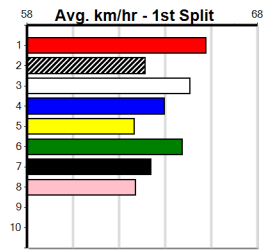

**Watchdog Tips:** **3** **4** **8** **2** **Bet:** Box Quinella 3,4,8 (\$10 for 333.33%)

1

**MS DAISY MIKADO [7]** **\$26.00**

**BK Bitch Jun-22** Sire: SIDESHOW MARJEN Dam: LADY MIKADO

Owner(s): J AND J (SYN), M Barber, P Jones Trainer: Maria Barber (Hoddles Creek)