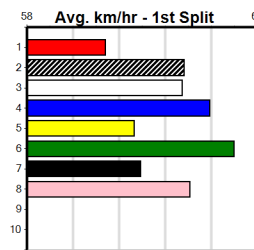

DOWNLOAD THE WATCHDOG APP

Distance: 595m, Race Type: Mixed 4/5, Total Prizemoney: $4,445
1st: $2,990, 2nd: $920, 3rd: $460, 4th: $75

SWEET SUNDOWN (4) has recorded some smart wins since moving to Victoria and with a timely beginning would prove hard to catch. SHADOWS OF BLUE (6) will need some luck in the initial stages but he holds a severe class advantage.

Watchdog Tips: 4 6 2 8 Bet: Trifecta 4,6/2,4,6/2,4,6,8 ($10 - 125%)

ASTON MONITOR [5] Rising in class and distance, needs a jam up. $41.00
Owner(s): T Whitford
Winning Distances: < 300m (0) 300 - 399m (0) 400 - 499m (1) 500 - 599m (2) 600 - 699m (0) > 700m (0)
Box History table and Prize Best Starts table included.

EL CRIMP ADORE [5] Top effort first try this trip last time, threat $5.00
Owner(s): G Ponton
Winning Distances: < 300m (0) 300 - 399m (0) 400 - 499m (11) 500 - 599m (2) 600 - 699m (0) > 700m (0)
Box History table and Prize Best Starts table included.

BANDARI [5] Can show early speed at times, place value. $23.00
Owner(s): P Fiske
Winning Distances: < 300m (0) 300 - 399m (1) 400 - 499m (4) 500 - 599m (0) 600 - 699m (0) > 700m (0)
Box History table and Prize Best Starts table included.

SWEET SUNDOWN (TAS)[4] Exceptional winning record, the one to catch $2.80
Owner(s): G Fahey
Winning Distances: < 300m (1) 300 - 399m (1) 400 - 499m (5) 500 - 599m (9) 600 - 699m (2) > 700m (0)
Box History table and Prize Best Starts table included.

APACHE SHOUT [5] Veteran well down on best form, place best $18.00
Owner(s): BRINDLE (SYN), B Brown, J Wee hee, I Harrington, B Brown, E Bowles
Winning Distances: < 300m (0) 300 - 399m (0) 400 - 499m (2) 500 - 599m (5) 600 - 699m (4) > 700m (1)
Box History table and Prize Best Starts table included.