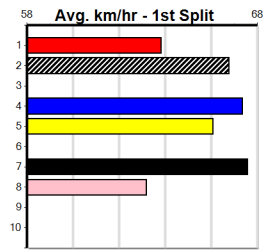

GREYHOUND CLUBS VICTORIA

Distance: 515m, Race Type: Mixed 4/5, Total Prizemoney: $3,875
1st: $2,600, 2nd: $800, 3rd: $400, 4th: $75

RASHID (1) is ideally drawn in box 1 and will appreciate the reduced line-up. PAW KRAMER (2) will be carving out some fast early sectionals out in front. QILIN BALE (7) can settle on the speed.

Watchdog Tips: 1 2 7 4 **Bet:** Win 1

1

RASHID [4] **$3.20**

BK Dog **Oct-22** **Keen railer, very powerful, hard to hold out.**

Sire: ASTON RUPEE **Dam:** SLINKY INKY **Trainer:** James Shaw (Northwood)

Owner(s): M Haines

Winning Distances: < 300m (0) 300 - 399m (0) 400 - 499m (0) 500 - 599m (5) 600 - 699m (0) > 700m (0)

Winning Weights: 29.0(1) 29.2(1) 29.5(1) 29.7(1) 30.5(1)

Box	1st	2nd	3rd	4th	5th	6th	7th	8th
1	1							
2								
3								
4								
5								
6								
7								
8								

Prize Best Starts Trk/Dts APM $20020.00
29.54(1)-9/12/24
22-5-3-2
8-3-1-0
8789

2

PAW KRAMER (NSW)[5] **$2.70**

DKBD Dog **Aug-22** **Can explode for the first 400m, danger.**

Sire: FERNANDO BALE **Dam:** XAMIRA BALE **Trainer:** Samantha Grenfell (Anakie)

Owner(s): B Wheeler

Winning Distances: < 300m (0) 300 - 399m (0) 400 - 499m (3) 500 - 599m (4) 600 - 699m (0) > 700m (0)

Winning Weights: 30.9(2) 31.1(2) 31.2(1) 31.4(1) 31.5(1)

Box	1st	2nd	3rd	4th	5th	6th	7th	8th
1	2							
2		1	1	2				
3			1	2				
4				2				
5	1	1						
6	1	3						
7	2		1	1	1	2		
8	1	2	1					

Prize Best Starts Trk/Dts APM $37965.00
29.48(7)-29/8/24
34-7-7-6
8-2-0-1
17023

*** VACANT BOX ***

Sire: Dam:

Owner(s):

Winning Distances: < 300m (0) 300 - 399m (0) 400 - 499m (0) 500 - 599m (0) 600 - 699m (0) > 700m (0)

Winning Weights:

Trainer:

Box History

4

SHARNI'S SECRET [4] **$7.00**

BK Bitch **Dec-22** **Fast early, needs to cross the 2 early, respect.**

Sire: TOMMY SHELBY **Dam:** PERSIAN GODDESS **Trainer:** John Musselwhite (Lindenow)

Owner(s): L Traynor

Winning Distances: < 300m (0) 300 - 399m (0) 400 - 499m (5) 500 - 599m (1) 600 - 699m (0) > 700m (0)

Winning Weights: 25.7(1) 25.8(2) 25.9(1) 26.1(1) 26.2(1)

Box	1st	2nd	3rd	4th	5th	6th	7th	8th
1	1							
2	2							
3	1							
4								
5	1							
6								
7	2							
8								

Prize Best Starts Trk/Dts APM $15230.00
29.61(1)-30/9/24
21-6-1-6
8-1-1-2
8733

5

ZIPPING SPARTAN (NSW)[4] **$16.00**

BD Dog **Mar-22** **Been racing in some tough races, could surprise.**

Sire: SUPERIOR PANAMA **Dam:** ZIPPING BAILEY **Trainer:** Michael Katsiris (Thomastown)

Owner(s): M Katsiris

Winning Distances: < 300m (0) 300 - 399m (0) 400 - 499m (4) 500 - 599m (4) 600 - 699m (1) > 700m (0)

Winning Weights: 31.1(1) 31.2(1) 31.5(1) 31.7(1) 31.9(1) 32.0(2) 32.5(1) 33.1(1)

Box	1st	2nd	3rd	4th	5th	6th	7th	8th
1	1	1	3	1	1			
2			1	1				
3			1	1				
4			1	1				
5	3		1	3	1			
6	1	3	1					
7	1							
8	1							

Prize Best Starts Trk/Dts APM $36745.00
29.61(5)-2/12/24
58-9-7-9
5-1-1-0
9297