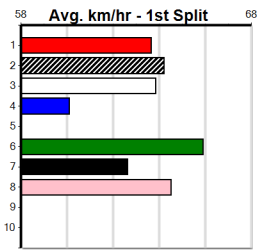

# SPORTSBET NOBODY DOES IT EASIER

Distance: 515m, Race Type: Grade 5, Total Prizemoney: \$3,340  
1st: \$2,230, 2nd: \$690, 3rd: \$345, 4th: \$75

CERULEAN POPPY (1) won here 3 starts back off this draw in a smart 29.66 and a repeat performance would see her hard to beat. OUR JOJO (2) should pour the pressure on from the outset and is a must for top 3 SRM players.