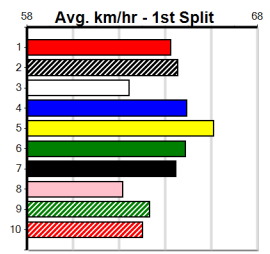

grv.org.au/racedata DAMSELS DASH (250+)

Distance: 515m, Race Type: Special Event, Total Prizemoney: $3,875
1st: $2,600, 2nd: $800, 3rd: $400, 4th: $75

CHAPPY'S THIEF (4) is a well conditioned speedster who has the early speed to lead throughout. CAPTURE MY SOUL (5) drops back to a more suitable distance and is well up to this class. SPIRIT WORLD (1) can charge home.

Watchdog Tips: 4 5 1 6 Bet: Box Trifecta 1,4,5,6 ($10 for 41.67%)

Race card for SPIRIT WORLD [5]. Veteran who can unwind a strong finish, threat. $3.80. BE Bitch Aug-20. Sire: AUSSIE INFRARED. Dam: OKAWA IN BLACK. Trainer: Christopher Tilley (Sale). Includes winning distances, weights, and a box history table.

Race card for WILD CUDDLE [5]. Needs to lead to show best form, place best. $12.00. BK Bitch Feb-22. Sire: FERAL FRANKY. Dam: WAR RUBY. Trainer: Debra Cumes (Drouin West). Includes winning distances, weights, and a box history table.

Race card for WINCKIE BALE (NSW)[5]. Powerful win at Warragal 2 starts back, respect. $6.00. DKBD Bitch Apr-22. Sire: CHRISTO BALE. Dam: DYNA ROMY. Trainer: Tracey Empson (Pakenham). Includes winning distances, weights, and a box history table.

Race card for CHAPPY'S THIEF [5]. Veteran who has the speed to lead throughout. $4.20. WBK Bitch Dec-20. Sire: FULLY LOADED. Dam: EXPRESS ANGEL. Trainer: Loren Dickinson (St Albans). Includes winning distances, weights, and a box history table.

Race card for CAPTURE MY SOUL [4]. Drops back to a more suitable distance, danger. $4.00. BK Bitch Jan-22. Sire: TOMMY SHELBY. Dam: FLORAL LACE. Trainer: Jacqueline Berry (Ripplebrook). Includes winning distances, weights, and a box history table.