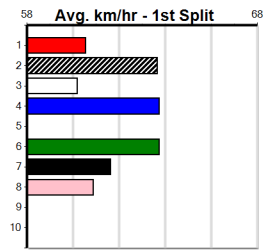

1

6:43PM

(VIC time)

Distance: 515m, Race Type: Maiden, Total Prizemoney: $2,860
1st: $1,900, 2nd: $590, 3rd: $295, 4th: $75

REPOSITION (7) is still learning but has shown enough talent to suggest he can take out a race of this nature. TIME HAS COME (2) is drawn to land on the arm and looks the likely improver. TAKE WHATEVER (6) will find this maiden a little easier.

Watchdog Tips: 7 2 6 3 Bet: Box Trifecta 2,3,6,7 ($10 for 41.67%)

SMOKEY BOURBSKI (NSW) [1] Slow early, steady effort here at only look, place $8.50
Owner(s): D Knight
Sire: FERAL FRANKY Dam: SUNSET BOURBSKI
Trainer: Donna Knight (Talbot)
Box History table and performance stats.

TIME HAS COME [M] [2] Can land on the arm here, likely improver. $5.00
Owner(s): CHAMPAGNE PTN (SYN), S Smith, A Langton
Sire: FERNANDO BALE Dam: DIAMANTINA ROSE
Trainer: Jeffrey Britton (Anakie)
Box History table and performance stats.

SMOOTH PRINCE [M] [3] Improved run to be placed last start, respect. $12.00
Owner(s): A Carr
Sire: NITRO BURST Dam: PRINCESS AMERICA
Trainer: Malcolm Carr (Devon Meadows)
Box History table and performance stats.

NEW HEIGHTS [M] [4] Can settle on the speed but draw is a worry. $5.00
Owner(s): M Clark
Sire: KURO KISMET Dam: RIVIERA CRUZ
Trainer: Matthew Clark (Briagolong)
Box History table and performance stats.

*** VACANT BOX *** [5]
Owner(s):
Sire: Dam:
Trainer:
Box History table and performance stats.