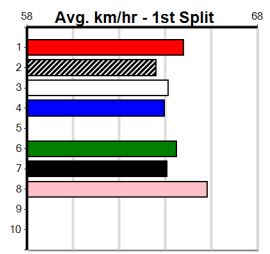

11

10:30PM

(VIC time)

Distance: 515m, Race Type: Grade 5, Total Prizemoney: $3,340
1st: $2,230, 2nd: $690, 3rd: $345, 4th: $75

CRUISING BILLY (3) holds a class edge and once fully balanced he will be hard to match. DIFFERENT HERE (4) is going to win his fair share of races and with even luck should be in the finish. POCKET MOUSE (1) is drawn to settle on the speed.

Watchdog Tips: 3 4 1 2 Bet: Box Trifecta 1,3,4 ($10 for 166.67%)

Pocket Mouse [5] Drawn to settle on the speed, major player. $4.20
Owner(s): SCOTLAND (SYN), D Ireland, A Scott
Sire: FERAL FRANKY Dam: SEVILLA
Trainer: Jason Formosa (Heathcote)
Winning Distances: < 300m (0) 300 - 399m (1) 400 - 499m (1) 500 - 599m (2) 600 - 699m (0) > 700m (0)
Winning Weights: 28.5(1) 29.0(2) 29.4(1)
Box History table and Prize Best Starts table included.

Fallon Bale (NSW)[5] Better than form, could be placed at nice odds. $26.00
Owner(s): B Wheeler
Sire: JS FLAMIN ACE Dam: FAITHY BALE
Trainer: Correy Grenfell (Anakie)
Winning Distances: < 300m (0) 300 - 399m (0) 400 - 499m (2) 500 - 599m (1) 600 - 699m (0) > 700m (0)
Winning Weights: 29.9(1) 30.1(1) 30.7(1)
Box History table and Prize Best Starts table included.

Cruising Billy [5] Class edge, serious turn of speed, go close. $2.50
Owner(s): J McDowall
Sire: MEPUNGA CRUZER Dam: MEPUNGA DEBBIE
Trainer: Brendan Pursell (Lara)
Winning Distances: < 300m (0) 300 - 399m (0) 400 - 499m (1) 500 - 599m (2) 600 - 699m (0) > 700m (0)
Winning Weights: 35.9(2) 36.0(1)
Box History table and Prize Best Starts table included.

Different Here [5] Shows promise, can threaten with even luck. $6.50
Owner(s): M Marshall
Sire: FERAL FRANKY Dam: PHANTOM MIME
Trainer: Matthew Marshall (Darley)
Winning Distances: < 300m (0) 300 - 399m (0) 400 - 499m (2) 500 - 599m (2) 600 - 699m (0) > 700m (0)
Winning Weights: 34.4(1) 34.6(2) 35.0(1)
Box History table and Prize Best Starts table included.

*** VACANT BOX ***
Owner(s):
Sire: Dam:
Trainer:
Winning Distances: < 300m (0) 300 - 399m (0) 400 - 499m (0) 500 - 599m (0) 600 - 699m (0) > 700m (0)
Winning Weights:
Box History table included.

1

2

3

4

5