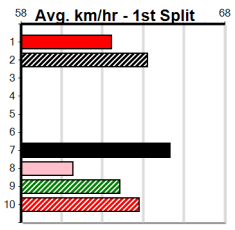

Shepparton

BYERS ELECTRICAL

Distance: 390m, Race Type: Maiden, Total Prizemoney: $2,535
1st: $1,680, 2nd: $520, 3rd: $260, 4th: $75

2

8:46AM

(VIC time)

Watchdog Tips: 0 0 0 0 **Bet:** .