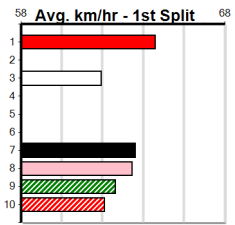

### Track Record:

Distance	Time	Greyhound	Date Set
390m	21.531	LEKTRA HECKLER	18-Dec-23
450m	24.590	REJUVENATE	04-Mar-23
650m	36.788	MISSION APOLLO	11-Sep-23

Mobile Form Guide

### Shepparton

**TRACK INFO**  
 Track Circumference: 621m  
 Inside Top Turn: 35m  
 Track Width: 6m  
 Inside Home Turn: 32m

Shepparton

# ELITE COLLARS & LEADS

Distance: 390m, Race Type: Maiden, Total Prizemoney: \$2,535  
1st: \$1,680, 2nd: \$520, 3rd: \$260, 4th: \$75