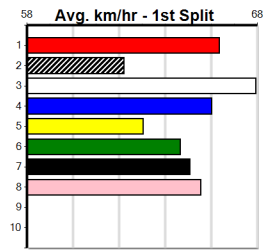

RACERS FUNCTION CENTRE

Distance: 390m, Race Type: Grade 5, Total Prizemoney: $2,925
1st: $1,950, 2nd: $600, 3rd: $300, 4th: $75

Watchdog Tips:

Bet:

Form Box	Wgt	Dist	Track	Date	Time	BON	Margin	1st/2nd (Time)	PIR	Checked	Comment	WR	Split 1	S/P	Grade

GREEN FLASH [5]

F Bitch Apr-22 Sire: **ORSON ALLEN** Dam: **ORIENTAL JADE** Trainer: **Rodney Clark (Echuca Village)**

Owner(s): M Lord
Winning Distances: < 300m (0) 300 - 399m (3) 400 - 499m (6) 500 - 599m (0) 600 - 699m (0) > 700m (0)
Winning Weights: 27.6(1) 27.8(1) 27.9(1) 28.1(1) 28.2(1) 28.5(1) 28.8(2) 29.1(1)

3rd (5)	28.3	450	SHP	R7	21-Oct-24	25.18	25.01	1.25L NO MORE GAMES (25.10)	Q/222	.	.	.	6.58	$4.10	5
4th (8)	28.4	390	SHP	R12	01-Nov-24	22.11	21.88	3.5L PACKHAM PRINCE (21.88)	M/45	.	.	.	8.45	$5.20	X45
3rd (6)	28.5	410	HOR	R6	05-Nov-24	23.51	22.93	8.00L MR. BEETS (22.96)	M/44	.	.	.	10.70	$8.30	FFA
4th (1)	28.6	390	SHP	R4	11-Nov-24	22.47	21.77	11.00 AUGUSTUS FINCH (21.77)	M/54	.	.	.	8.70	$8.30	X45
6th (7)	29.2	390	SHP	R13	25-Nov-24	22.47	22.02	5.50L SOLAR SPECTRUM (22.08)	M/76	.	.	.	8.66	$2.30	5
6th (3)	29.2	410	HOR	R6	03-Dec-24	23.56	23.06	7.00L LEO BALE (23.10)	M/55	.	.	.	10.38	$12.80	FFA
8th (4)	29.0	410	HOR	R6	10-Dec-24	24.34	23.06	11.00 NUMEROUS (23.63)	M/68	.	V10	.	10.57	$10.10	FFA
4th (8)	28.9	410	HOR	R6	27-Dec-24	23.83	23.28	7.00L MR. BEETS (23.36)	S/24	.	.	.	10.53	$15.60	FFA

Last 3 wins NOT included above

1st (2)	27.8	425	BEN	R7	05-Jul-24	24.09	23.75	1.00L GO FOR GOLD (24.15)	M/411	.	SW	.	6.58	$21.80	GL
1st (2)	28.1	450	SHP	R8	29-Jul-24	25.42	25.09	0.25L BLIMEY TEDDY (25.43)	M/122	.	.	.	6.54	$1.70	5H
1st (4)	28.8	410	HOR	R6	10-Sep-24	23.29	22.93	0.50L COOPER SUMMER (23.33)	M/32	.	.	.	10.44	$5.90	X34

Box History

Bx	1st	2nd	3rd	4th	5th	6th	7th	8th
1	1	1	1	2				
2	3	2		3				
3		1		1		1		
4	2	2	1	1	1			2
5	2	1	2					
6	1		3					1
7		3	1		2	1		1
8		1		4	2			1

Prize Best Starts Trk/Dts APM

Prize	$38600.00
Best	21.92(4)-24/6/24
Starts	52-9-11-8
Trk/Dts	14-3-3-1
APM	8380