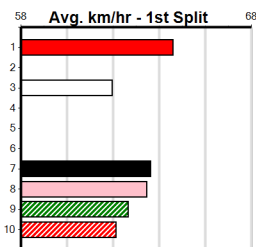

Shepparton

TRACK INFO
Track Circumference: 621m
Bulldog Top Turn: 55m
Track Width: 6m
Bulldog Home Turn: 92m

ELITE COLLARS & LEADS

1
8:27AM
 (VIC time)

Distance: 390m, Race Type: Maiden, Total Prizemoney: \$2,535
 1st: \$1,680, 2nd: \$520, 3rd: \$260, 4th: \$75