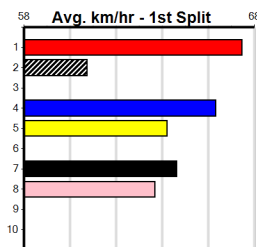

3

9:09AM

(VIC time)

Distance: 390m, Race Type: Mixed 6/7 Heat, Total Prizemoney: $2,925
1st: $1,950, 2nd: $600, 3rd: $300, 4th: $75

Watchdog Tips: ☐ ☐ ☐ ☐ ☐ **Bet:** ☐