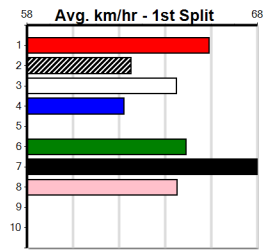

NAGAMBIE GUTTER CLEANING

Distance: 450m, Race Type: Grade 5, Total Prizemoney: $2,925
1st: $1,950, 2nd: $600, 3rd: $300, 4th: $75

Watchdog Tips:

Bet:

Form Box	Wgt	Dist	Track	Date	Time	BON	Margin	1st/2nd (Time)	PIR	Checked	Comment	WR	Split 1	S/P	Grade

1

BISMUTH [5]
BK Dog Sep-21 Sire: SUPERIOR PANAMA Dam: SHEZ IMPERIOUS Trainer: Anita Gibbons (Lara)
Owner(s): G Black
Winning Distances: < 300m (0) 300 - 399m (3) 400 - 499m (6) 500 - 599m (0) 600 - 699m (0) > 700m (0)
Winning Weights: 30.3(1) 30.7(1) 30.9(1) 31.0(1) 31.2(1) 31.4(1) 31.6(1) 32.1(1) 32.7(1)

4th (1)	32.2	450	WBL	R8	18-Nov-24	26.12	25.59	7.50L SHIZUKA (25.59)	S/455	.	.	.	6.73	$14.70	X45
1st (6)	31.6	450	WBL	R8	25-Nov-24	25.83	25.83	0.05L MY BOY JOSH (25.83)	M/111	.	.	.	6.62	$5.10	5
7th (6)	31.8	450	BAL	R6	09-Dec-24	26.18	25.56	9.00L PAW SAMUEL (25.56)	M/666	.	.	.	6.75	$27.20	T3-5
7th (6)	32.2	450	BAL	R7	18-Dec-24	26.17	25.10	7.00L MAJOR FRANKY (25.70)	M/766	.	.	.	6.81	$30.80	5
7th (6)	31.7	450	WBL	R10	30-Dec-24	26.05	25.27	6.50L ASTON ADVANCE (25.61)	M/455	.	.	.	6.83	$15.50	SH
2nd (6)	31.4	390	WBL	R5	07-Jan-25	22.75	21.88	2.25L CRYPTO PRINCE (22.60)	M/32	.	.	.	8.77	$4.00	5
5th (3)	31.2	390	WBL	R11	13-Jan-25	22.58	22.26	4.75L BAIJU (22.26)	M/34	.	.	.	8.69	$22.70	5
1st (1)	31.2	390	WBL	R12	20-Jan-25	22.41	22.29	0.75L BELAIR BRAE (22.45)	Q/11	.	.	.	8.63	$1.40	5

Last 3 wins NOT included above

1st (5)	31.4	450	BAL	R6	07-Jul-24	25.63	25.42	2.25L FORGIVE ME (25.77)	M/111	.	.	.	6.60	$3.80	T3-5
1st (7)	32.1	400	GEL	R13	15-Oct-24	22.96	22.45	1.25L SPECIAL SIAN (23.04)	M/21	.	.	.	8.65	$5.60	5
1st (4)	32.7	450	BAL	R6	28-Oct-24	25.83	25.54	0.25L SPAGHETTI ARMS (25.85)	M/222	.	.	.	6.72	$2.70	T3-5

Box History

Bx	1st	2nd	3rd	4th	5th	6th	7th	8th
1	3	1	4	2				
2	1	1	1	2				2
3		1	1	1	2	1		
4	1	1		1	2	2	1	2
5	1		1					1
6	2	1	1	2	1	1	5	
7	1	1		1	2			
8			4	1	2	1	1	

Prize Best Starts Trk/Dts APM

$20278.57
FSTD
65-9-5-12
0-0-0-0
4280

2

TIGER SHARK [5]
BD Dog Feb-23 Sire: FERAL FRANKY Dam: MANILA ROSE Trainer: Aaron Debattista (Toolleen)
Owner(s): A Debattista
Winning Distances: < 300m (0) 300 - 399m (0) 400 - 499m (3) 500 - 599m (0) 600 - 699m (0) > 700m (0)
Winning Weights: 36.0(1) 36.3(1) 36.4(1)

4th (4)	36.2	425	BEN	R2	27-Dec-24	24.66	23.73	10.00 KILL YOUR SMILE (23.99)	S/755	.	.	.	6.79	$9.70	MH
2nd (6)	36.0	425	BEN	R1	03-Jan-25	24.24	23.56	5.50L FIRST TRAIN OUT (23.89)	S/732	.	.	.	6.80	$11.90	M
1st (7)	36.3	425	BEN	R1	10-Jan-25	24.48	23.58	5.50L MR. SIN RAP (24.86)	M/331	.	.	.	6.68	$2.30	M
1st (8)	36.0	425	BEN	R1	16-Jan-25	24.16	24.16	7.00L ROCK SHOW (24.63)	M/211	.	SW	.	6.71	$1.70	T3-7
1st (6)	36.4	450	SHP	R2	20-Jan-25	25.79	25.19	1.75L SKY SPRINGER (25.89)	M/111	.	.	.	6.83	$2.40	RW

Last 3 wins NOT included above

Box History

Bx	1st	2nd	3rd	4th	5th	6th	7th	8th
1								
2								
3								
4				1				
5								
6	1	1						
7	1							
8	1							

Prize Best Starts Trk/Dts APM

$5225.00
25.79(6)-20/1/25
5-3-1-0
1-1-0-0
5225