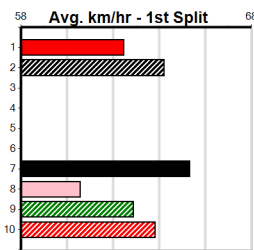

BYERS ELECTRICAL

Distance: 390m, Race Type: Maiden, Total Prizemoney: $2,535
1st: $1,680, 2nd: $520, 3rd: $260, 4th: $75

Watchdog Tips: ☐ ☐ ☐ ☐ ☐ Bet: ☐

Form	Box	Wgt	Dist	Track	Date	Time	BON	Margin	1st/2nd (Time)	PIR	Checked	Comment	WR	Split 1	S/P	Grade

1

SKY SPRINGER [M]
BK Dog Jul-22 Sire: JARVIS BALE Dam: MILLETT Trainer: Michael Fothergill (Numurkah)
Owner(s): M Fothergill
Winning Distances: < 300m (0) 300 - 399m (0) 400 - 499m (0) 500 - 599m (0) 600 - 699m (0) > 700m (0)
Winning Weights:

6th (7)	33.7	450	SHP	R1	07-Oct-24	26.20	25.40	9.50L COPPER RUSH (25.56)	S/876	SW	6.97	$32.70	M
2nd (1)	33.8	450	SHP	R1	14-Oct-24	25.80	25.13	0.50L LUCKY LISA (25.78)	M/773		6.92	$16.80	M
4th (2)	34.0	450	SHP	R3	21-Oct-24	25.65	25.01	8.00L ELITE INTENTION (25.09)	S/774		6.99	$22.70	MH
5th (7)	33.7	457	TEM	R3	30-Oct-24	26.75	25.66	7.00L DESTINY OUR GIRL (26.25)				$4.00	M
3rd (2)	34.6	450	SHP	R2	23-Nov-24	25.90	25.32	3.5L MAXIMUM REED (25.66)	M/222		6.92	$3.40	RW
4th (4)	34.6	390	SHP	R1	23-Dec-24	22.78	22.17	3.00L TURBO TERROR (22.59)	S/54		8.73	$6.90	M
2nd (1)	34.2	450	SHP	R7	09-Jan-25	25.72	25.57	1.00L AUNTIE AMBER (25.67)	S/721		7.04	$3.30	M
2nd (1)	34.6	450	SHP	R2	20-Jan-25	25.89	25.19	1.75L TIGER SHARK (25.79)	M/222		6.85	$12.30	RW

Last 3 wins NOT included above

Bx	1st	2nd	3rd	4th	5th	6th	7th	8th
1		3						
2			1	1				
3								
4				1				
5								
6								
7					1	1		
8								

Prize Best	$1750.00
Starts	22.78(4)-23/12/24
Trk/Dts	8-0-3-1
APM	1-0-0-0 1433

2

CANYA RAPID FIRE (NSW)[M]
BK Dog May-23 Sire: BERNARDO Dam: OPAL ROCKS Trainer: Graham Glass (Wyuna)
Owner(s): Lalli Cremona (SYN), F Cremona, N Lalli
Winning Distances: < 300m (0) 300 - 399m (0) 400 - 499m (0) 500 - 599m (0) 600 - 699m (0) > 700m (0)
Winning Weights:

3rd (1)	33.9	390	SHP	R2	25-Nov-24	22.60	22.02	6.50L FORGIVENESS (22.15)	M/33		8.72	$1.40	M

Last 3 wins NOT included above

Bx	1st	2nd	3rd	4th	5th	6th	7th	8th
1			1					
2								
3								
4								
5								
6								
7								
8								

Prize Best	$260.00
Starts	22.60(1)-25/11/24
Trk/Dts	1-0-0-1
APM	1-0-0-1 208

3

FASHION SQUARE (NSW)[M]
RF Bitch Jun-23 Sire: FERNANDO BALE Dam: FARMOR BANGS Trainer: Lachlan Scott (Tatura)
Owner(s): T Cairns
Winning Distances: < 300m (0) 300 - 399m (0) 400 - 499m (0) 500 - 599m (0) 600 - 699m (0) > 700m (0)
Winning Weights:

Last 3 wins NOT included above

Bx	1st	2nd	3rd	4th	5th	6th	7th	8th
1								
2								
3								
4								
5								
6								
7								
8								

Prize Best	$0
Starts	FSH
Trk/Dts	0-0-0-0
APM	0-0-0-0 0

4

WINDORAH [M]
BD Bitch Jun-23 Sire: FERAL FRANKY Dam: JAZZY MINTER Trainer: Barry Mills (Baddaginnie)
Owner(s): B Mills
Winning Distances: < 300m (0) 300 - 399m (0) 400 - 499m (0) 500 - 599m (0) 600 - 699m (0) > 700m (0)
Winning Weights:

Last 3 wins NOT included above

Bx	1st	2nd	3rd	4th	5th	6th	7th	8th
1								
2								
3								
4								
5								
6								
7								
8								

Prize Best	$0
Starts	FSH
Trk/Dts	0-0-0-0
APM	0-0-0-0 0

5

SHINING DELIGHT [M]
BK Bitch Sep-22 Sire: SHIMA SHINE Dam: ABSOLUTE DELIGHT Trainer: Raymond Henness (Mount Camel)
Owner(s): M Reardon
Winning Distances: < 300m (0) 300 - 399m (0) 400 - 499m (0) 500 - 599m (0) 600 - 699m (0) > 700m (0)
Winning Weights:

Last 3 wins NOT included above

Bx	1st	2nd	3rd	4th	5th	6th	7th	8th
1								
2								
3								
4								
5								
6								
7								
8								

Prize Best	$0
Starts	FSH
Trk/Dts	0-0-0-0
APM	0-0-0-0 0