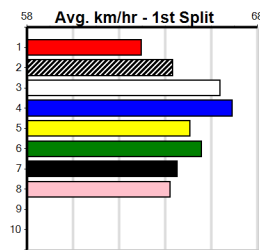

Watchdog Tips:

Bet:

Form Box	Wgt	Dist	Track	Date	Time	BON	Margin	1st/2nd (Time)	PIR	Checked	Comment	WR	Split 1	S/P	Grade

MATES GULLY (NSW)[5]
WF Dog Apr-22 Sire: FERNANDO BALE Dam: MOTEL GIRL Trainer: Jess Fothergill (Glenfield Park)
Owner(s): J Lagogiane
Winning Distances: < 300m (0) 300 - 399m (12) 400 - 499m (3) 500 - 599m (0) 600 - 699m (0) > 700m (0)
Winning Weights: 28.8(1) 28.9(2) 29.0(1) 29.1(2) 29.2(2) 29.3(3) 29.4(2) 29.5(1) 29.6(1)

1st (2)	29.2	320	WAG	R11	11-Nov-24	18.41	18.10	0.50L ASTON BOLIVAR (18.44)							$4.60 NG
5th (6)	29.2	320	WAG	R4	15-Nov-24	18.38	18.03	5.00L SO DELIRIOUS (18.03)							$13.00 NG
1st (6)	29.5	320	WAG	R8	22-Nov-24	18.10	18.08	3.25L WESTSIDE THUNDER (18.33)							$3.30 4
6th (8)	29.8	440	GBN	R6	29-Nov-24	25.53	24.53	12.00 PURE SILVER (24.69)	5666		5666				$6.00 5
6th (7)	29.7	390	SHP	R13	09-Dec-24	22.64	21.77	8.00L HARTNEY (22.09)	S/87						$4.60 5
2nd (2)	29.3	400	WAG	R3	20-Dec-24	22.80	22.69	1.5L TRICKY RIDDLES (22.69)							$4.00 NG
5th (3)	29.4	320	WAG	R8	27-Dec-24	18.61	18.18	4.25L SO DELIRIOUS (18.30)							$5.50 NG
1st (8)	29.6	400	WAG	R8	20-Jan-25	22.80	22.80	3.00L STEW BOB (23.01)			0				NG

Last 3 wins NOT included above

1st (2)	28.8	400	WAG	R3	24-May-24	22.72	22.72	4.50L CARTWRIGHT QUEEN (23.04)							$1.50 X45
1st (7)	28.9	431	GUN	R11	30-May-24	25.05	24.76	0.50L JOE CARGO (25.08)	311		311				$1.75 5H
1st (6)	29.1	305	COO	R21	07-Oct-24	17.49	17.25	3.75L KINGSBRAE KIM (17.75)							$4.60 NG

Box History

Bx	1st	2nd	3rd	4th	5th	6th	7th	8th
1	3	2			2			
2	4	2		1		1		
3		2		1	1		1	
4	1	1		1	1	1		
5	1							
6	2	6			1	1		
7	2	2		1		2		1
8	2	3	2			1		

Prize Best Starts Trk/Dts APM: $2900.00, 22.64(7)-9/12/24, 52-15-18-2, 1-0-0-0, 8311