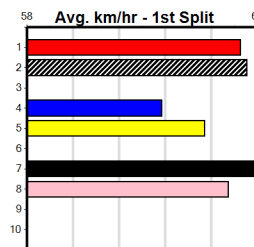

9 10:40AM

(VIC time)

Distance: 450m, Race Type: Mixed 4/5, Total Prizemoney: $3,360
1st: $2,250, 2nd: $690, 3rd: $345, 4th: $75

Watchdog Tips: ☐ ☐ ☐ ☐ ☐ Bet: ☐

Form Box Wgt Dist Track Date Time BON Margin 1st/2nd (Time) PIR Checked Comment WR Split 1 S/P Grade

1

DESTRUCTIVELY [4]

BK Dog Dec-21 Sire: BARCIA BALE Dam: PYROCUMULUS

Owner(s): BURN LIKE US (SYN), A Terry, N Rooney

Winning Distances: < 300m (0) 300 - 399m (10) 400 - 499m (9) 500 - 599m (1) 600 - 699m (0) > 700m (0)

Winning Weights: 30.3(1) 30.4(1) 30.6(1) 30.7(2) 30.8(3) 30.9(3) 31.0(1) 31.1(2) 31.2(2) 31.4(1) 31.5(1) 31.8(1) 32.0(1)

1st (1)	31.1	500	BEN	R5	23-Aug-24	28.23	28.23	2.50L	WRONG BIAS (28.40)	Q/111	.	.	.	6.53	$1.40 5
3rd (5)	31.3	450	BAL	R9	28-Aug-24	25.67	25.32	2.75L	KRAKEN WHISKY (25.47)	M/223	.	.	.	6.57	$3.50 5H
1st (2)	31.2	450	BAL	R5	04-Sep-24	25.49	25.40	0.75L	KRAKEN MISSILES (25.52)	Q/111	.	SW	.	6.56	$5.20 5F
1st (5)	32.0	450	SHP	R10	16-Sep-24	25.23	24.96	1.00L	NIZHONI (25.30)	Q/111	.	.	.	6.49	$1.70 5H
3rd (3)	30.5	390	BAL	R12	11-Dec-24	22.32	22.02	3.75L	SPRING WATCH (22.06)	Q/33	.	.	.	8.41	$4.00 X45
2nd (7)	30.5	400	WGL	R10	17-Dec-24	22.79	22.26	1.75L	ZORBAS BALE (22.68)	M/22	.	.	.	8.37	$2.40 X45
1st (8)	30.3	390	WBL	R5	28-Dec-24	22.02	22.02	3.25L	MASANI GIRL (22.24)	M/11	.	.	.	8.57	$2.30 X45
2nd (4)	30.5	390	BAL	R7	01-Jan-25	22.25	21.97	1.75L	NOVEMBER RAIN (22.13)	Q/33	.	.	.	8.38	$1.40 X45

Last 3 wins NOT included above

1st (1)	30.9	460	GEL	R6	25-May-24	25.84	25.62	0.50L	MULTI MATT (25.87)	M/111	.	.	.	6.57	$1.90 5
1st (3)	30.7	390	WBL	R2	11-Jul-24	21.94	21.94	3.75L	MYRNIONG STORM (22.19)	Q/11	.	.	.	8.58	$2.20 5
1st (4)	31.0	460	WGL	R8	13-Aug-24	25.71	25.71	2.75L	DEWY NEWS (25.89)	M/111	.	.	.	6.41	$2.00 X45

Trainer: Ashlee Terry (Lara)

Box History

Bx	1st	2nd	3rd	4th	5th	6th	7th	8th
1	5	2	1	3				
2	2	1		1				1
3	3		1				1	
4	1	1	1		2			
5	3	1	1					
6	1	1	1		1			
7	2	1		2	1		1	
8	3							
Prize	$108795.00							
Best	25.23(5)-16/9/24							
Starts	45-20-7-5							
Trk/Dts	4-1-1-0							
APM	19354							

2

CANYA ALL UP (NSW)[5]

BK Dog Mar-23 Sire: ASTON RUPEE Dam: BOMBSHELL BANDIT

Owner(s): Lalli Cremona (SYN), F Cremona, N Lalli

Winning Distances: < 300m (0) 300 - 399m (0) 400 - 499m (4) 500 - 599m (0) 600 - 699m (0) > 700m (0)

Winning Weights: 37.0(1) 37.3(2) 37.4(1)

1st (3)	37.3	425	BEN	R1	13-Dec-24	23.80	23.66	1.00L	PAW TORRIE (23.87)	Q/111	.	SW	.	6.52	$1.80 M
1st (4)	37.0	450	BAL	R9	18-Dec-24	25.16	25.10	2.50L	MERL'S LAD (25.33)	M/111	.	.	.	6.54	$4.20 X67
3rd (4)	37.1	450	WBL	R3	28-Dec-24	26.11	25.17	9.50L	BEN KEEPING (25.46)	M/133	.	.	.	6.59	$1.90 SH
1st (2)	37.3	450	WBL	R7	04-Jan-25	24.96	24.96	3.5L	TIME TO FIRE (25.19)	M/111	.	SW	.	6.50	$2.90 SF
1st (4)	37.4	450	BAL	R7	08-Jan-25	24.87	24.66	3.5L	PAW YANELLE (25.11)	M/211	.	.	.	6.50	$1.80 5
2nd (7)	37.8	460	WGL	R8	17-Jan-25	25.63	25.49	2.00L	CHAVERO (25.49)	Q/122	.	.	.	6.45	$2.40 X45
5th (2)	37.3	450	BAL	R8	22-Jan-25	25.76	25.06	4.50L	SPRINGER'S BOY (25.44)	M/555	.	.	.	6.68	$2.20 SH

Last 3 wins NOT included above

Trainer: Paul Abela (Parwan)

Box History

Bx	1st	2nd	3rd	4th	5th	6th	7th	8th
1								
2	1				1			
3	1							
4	2		1					
5								
6								
7		1						
8								
Prize	$11615.00							
Best	FSH							
Starts	7-4-1-1							
Trk/Dts	0-0-0-0							
APM	10889							

3

*** VACANT BOX ***

Sire: Dam:

Owner(s):

Winning Distances: < 300m (0) 300 - 399m (0) 400 - 499m (0) 500 - 599m (0) 600 - 699m (0) > 700m (0)