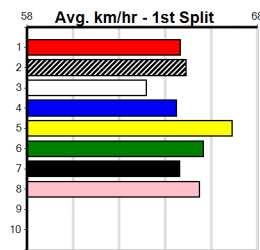

Distance: 390m, Race Type: Grade 5, Total Prizemoney: $2,925
1st: $1,950, 2nd: $600, 3rd: $300, 4th: $75

Watchdog Tips:

Bet:

Form Box	Wgt	Dist	Track	Date	Time	BON	Margin	1st/2nd (Time)	PIR	Checked	Comment	WR	Split 1	S/P	Grade

BROADWAY ICON [5]

BD Bitch Feb-22 Sire: FERNANDO BALE Dam: WEEONA DOTTY
Owner(s): M Sullivan Trainer: Marien Sullivan (Shepparton East)
Winning Distances: < 300m (0) 300 - 399m (4) 400 - 499m (0) 500 - 599m (0) 600 - 699m (0) > 700m (0)
Winning Weights: 28.5(1) 28.6(2) 28.7(1)

8th (6)	28.8	390	SHP	R11	05-Sep-24	22.74	22.17	8.50L MICK SAYS SO (22.17)	M/76	.	.	.	8.82	$20.70	T3-5
2nd (7)	28.8	390	SHP	R5	12-Sep-24	22.53	22.24	1.00L THUNDER PIE (22.48)	M/22	.	.	.	8.47	$23.80	5
5th (5)	28.7	425	BEN	R10	18-Sep-24	24.53	24.12	4.75L MORAIN BELLA (24.20)	M/465	.	.	.	6.65	$22.40	T3-5
2nd (1)	28.4	425	BEN	R13	25-Sep-24	24.44	24.05	3.75L FAR NORTH (24.20)	M/222	.	.	.	6.64	$12.10	5
3rd (4)	28.7	390	SHP	R12	03-Oct-24	22.38	22.08	1.75L ACE REDEEMER (22.27)	M/33	.	.	.	8.62	$3.70	T3-5
4th (3)	28.6	390	SHP	R11	07-Oct-24	22.69	22.08	5.00L LEAP OF FAITH (22.34)	M/44	.	.	.	8.71	$8.90	5H
2nd (5)	28.5	425	BEN	R13	15-Jan-25	24.66	24.09	1.00L REDEMPTION ROCK (24.61)	M/211	.	.	.	6.65	$8.70	5
2nd (2)	28.5	390	SHP	R6	23-Jan-25	22.41	22.31	0.025 MOBILE LAD (22.41)	Q/11	.	.	.	8.44	$8.90	T3-5

Last 3 wins NOT included above

1st (5)	28.5	390	SHP	R3	21-Mar-24	22.51	22.23	1.5L SOD GROUND (22.60)	Q/21	.	SW	.	8.52	$8.00	T3-7
1st (2)	28.7	390	SHP	R4	20-Jun-24	22.56	22.20	2.50L FUNKY FAUN (22.73)	Q/11	.	SW	.	8.58	$2.10	6G
1st (8)	28.6	390	SHP	R10	15-Jul-24	22.76	22.02	0.025 RAPIDFIRE MORRIS (22.76)	M/22	.	SW	.	8.61	$38.50	RWH

Box History

Bx	1st	2nd	3rd	4th	5th	6th	7th	8th
1		2		2	1	1	2	1
2	1	2		2	3			
3		1	2	1	1			1
4		1	2					1
5	1	2	1		1			
6	1							1
7		2	1		3			1
8	1		3					1

Prize Best Starts Trk/Dts APM: $10770.00, 22.37(8)-11/4/24, 49-4-10-9, 44-4-8-9, 2255