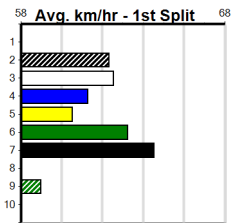

Bendigo

AG TYRES & WHEELS

Distance: 425m, Race Type: Maiden, Total Prizemoney: $2,535
1st: $1,680, 2nd: $520, 3rd: $260, 4th: $75

1

6:57PM
(VIC time)

RUE DEVILLE (1) resumes from a spell and he is expected to fire for his powerful new kennel. HAVE A CRACK (6) has been far from disgraced in his two runs to date and he is suitably drawn out wide. BOGGY PUB (2) can run a cheeky race

Watchdog Tips: **1** **6** **2** **7** **Bet:** **Trifecta 1/6/2,7,8 ($10 - 333.33%)**