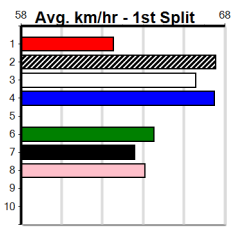

# BENDIGO TO SANDOWN HT3 (1-4 WINS)

Distance: 500m, Race Type: Restricted Win Heat, Total Prizemoney: \$3,340

1st: \$2,230, 2nd: \$690, 3rd: \$345, 4th: \$75

CANYA ALL UP (2) is a serious up and comer and he should give you sub 27.80 on the arm.  
DELATITE BEAST (3) is better than his past two runs and he can settle on the speed. HUMBLE ETHICS (1) was impressive last time out.