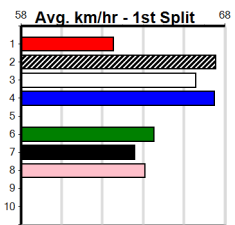

Bendigo

8

9:18PM

(VIC time)

BENDIGO TO SANDOWN HT3 (1-4 WINS)

Distance: 500m, Race Type: Restricted Win Heat, Total Prizemoney: \$3,340

1st: \$2,230, 2nd: \$690, 3rd: \$345, 4th: \$75

CANYA ALL UP (2) is a serious up and comer and he should give you sub 27.80 on the arm.
DELATITE BEAST (3) is better than his past two runs and he can settle on the speed. HUMBLE ETHICS (1) was impressive last time out.