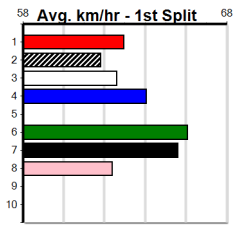

Bendigo

BENDIGO TO SANDOWN HT1 (1-4 WINS)

Distance: 500m, Race Type: Restricted Win Heat, Total Prizemoney: \$3,340
1st: \$2,230, 2nd: \$690, 3rd: \$345, 4th: \$75

6

8:37PM

(VIC time)

RIVERSDALE MICK (6) continues to improve with each run and he has the speed to cross and lead throughout. ROYAL SLEEPER (2) was far from disgraced in his Vic debut and he is better suited to this journey. HIM TARZAN (1) is showing promise