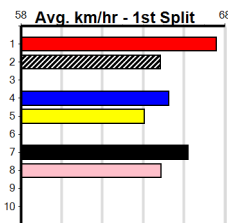

Bendigo

10
10:09PM
(VIC time)

SHIMA SHINE AT STUD

Distance: 500m, Race Type: Mixed 4/5, Total Prizemoney: \$3,875
1st: \$2,600, 2nd: \$800, 3rd: \$400, 4th: \$75

COOPER SUMMER (1) is racing in career best form and he is drawn to make every post a winner.
REV ROSE (2) is better than her form reads and she will appreciate the drop in class. OVER
ACHIEVER (8) is never too far away here.