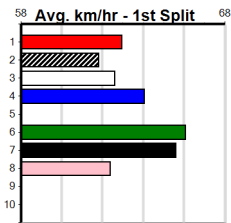

Bendigo

BENDIGO TO SANDOWN HT1 (1-4 WINS)

Distance: 500m, Race Type: Restricted Win Heat, Total Prizemoney: $3,340
1st: $2,230, 2nd: $690, 3rd: $345, 4th: $75

6

8:37PM

(VIC time)

RIVERSDALE MICK (6) continues to improve with each run and he has the speed to cross and lead throughout. ROYAL SLEEPER (2) was far from disgraced in his Vic debut and he is better suited to this journey. HIM TARZAN (1) is showing promise

Watchdog Tips: **6** **2** **1** **7** **Bet:** **Box Trifecta 1,2,6,7 ($10 for 41.67%)**