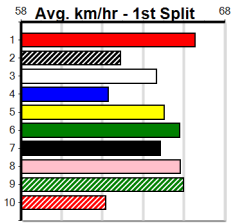

Bendigo

HIP POCKET BENDIGO

Distance: 425m, Race Type: Grade 5, Total Prizemoney: $2,925
1st: $1,950, 2nd: $600, 3rd: $300, 4th: $75

3

7:37PM

(VIC time)

NO BAD DEED (4) carved out a slashing 21.88 when scoring at Ballarat and he appears to be a nice prospect. ATOMIC SECRET (3) led for a long way here two runs back and he will give a sight again. KALUNA CHAOS (2) may be value

Watchdog Tips: **4** **3** **2** **8** **Bet:** **Win 4**