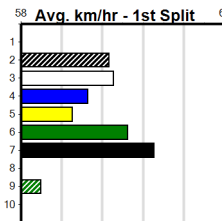

Bendigo

AG TYRES & WHEELS

Distance: 425m, Race Type: Maiden, Total Prizemoney: $2,535
1st: $1,680, 2nd: $520, 3rd: $260, 4th: $75

1

6:57PM
(VIC time)

RUE DEVILLE (1) resumes from a spell and he is expected to fire for his powerful new kennel. HAVE A CRACK (6) has been far from disgraced in his two runs to date and he is suitably drawn out wide. BOGGY PUB (2) can run a cheeky race

Watchdog Tips: **1** **6** **2** **7** **Bet:** **Trifecta 1/6/2,7,8 ($10 - 333.33%)**