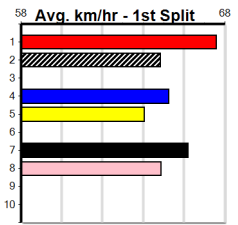

Bendigo

10
10:09PM
(VIC time)

SHIMA SHINE AT STUD

Distance: 500m, Race Type: Mixed 4/5, Total Prizemoney: $3,875
1st: $2,600, 2nd: $800, 3rd: $400, 4th: $75

COOPER SUMMER (1) is racing in career best form and he is drawn to make every post a winner.
REV ROSE (2) is better than her form reads and she will appreciate the drop in class. OVER
ACHIEVER (8) is never too far away here.

Watchdog Tips: **1** **2** **8** **7** Bet: **Win 1**