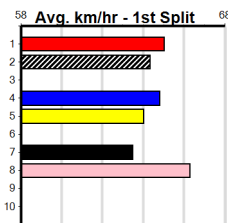

Bendigo

AVARD CIVIL

Distance: 500m, Race Type: Grade 5, Total Prizemoney: $3,340
1st: $2,230, 2nd: $690, 3rd: $345, 4th: $75

11
10:25PM
(VIC time)

DAINTREE PEDRO (8) should appreciate the drop in class and he can regain some much needed confidence tonight. CHAPPY'S THIEF (4) has a good record here and she will dial up the pressure mid race. MIA MIGHTY (7) is more than capable

Watchdog Tips: **8** **4** **7** **2** **Bet:** **Win 8**