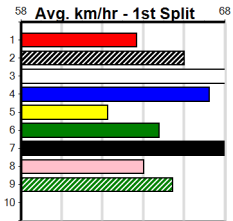

BENDIGO ADVERTISER

Distance: 425m, Race Type: Mixed 6/7, Total Prizemoney: $2,925
1st: $1,950, 2nd: $600, 3rd: $300, 4th: $75

COOLABAH STATION (3) has a couple of sizzling Geelong wins to his credit and he will be carving out time on the arm. ACQUISITION (7) is an exciting prospect and he should go stride for stride with the three. SHAKE THE DUST (4) has claims

Watchdog Tips:

3

7

4

5

Bet:

Win 3