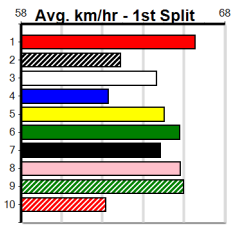

Bendigo

HIP POCKET BENDIGO

Distance: 425m, Race Type: Grade 5, Total Prizemoney: \$2,925
1st: \$1,950, 2nd: \$600, 3rd: \$300, 4th: \$75

3

7:37PM

(VIC time)

NO BAD DEED (4) carved out a slashing 21.88 when scoring at Ballarat and he appears to be a nice prospect. ATOMIC SECRET (3) led for a long way here two runs back and he will give a sight again. KALUNA CHAOS (2) may be value