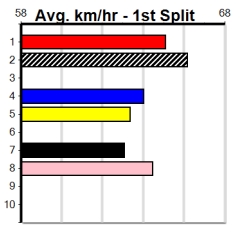

GRV DISTANCE RACING

Distance: 660m, Race Type: Special Event, Total Prizemoney: $4,445
1st: $2,990, 2nd: $920, 3rd: $460, 4th: $75

9

9:45PM

(VIC time)

INFRA ROCK (1) powered to the line in his 37.96 Ballarat win and he looks very well graded again.
RAYA STAR (2) looks the leader and she will give a great sight on the arm. CRUTCHING TOMMY (5)
is showing some promise.

Watchdog Tips: **1** **2** **5** **7** **Bet:** **Win 1**