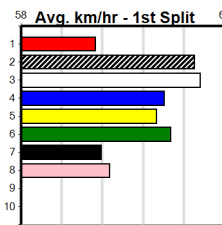

Bendigo

7

8:59PM

(VIC time)

BENDIGO TO SANDOWN HT2 (1-4 WINS)

Distance: 500m, Race Type: Restricted Win Heat, Total Prizemoney: $3,340

1st: $2,230, 2nd: $690, 3rd: $345, 4th: $75

MICHIGAN GIRL (4) has turned in some big performances of late and she just needs a clear crack mid race. NANCY DEVERE (3) was never headed here last week and she will give a great sight once again. ASTON REEVES (8) will be strong in the run home

Watchdog Tips: 4 3 8 7 **Bet:** Box Quinella 3,4,8 ($10 for 333.33%)