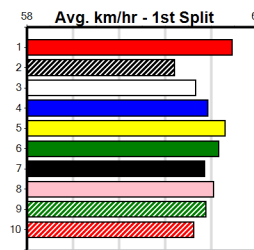

SPORTSBET FINAL

Distance: 425m, Race Type: Grade 5 Final, Total Prizemoney: $3,360
1st: $2,250, 2nd: $690, 3rd: $345, 4th: $75

VILMA BALE (1) returned to form with a devastating 23.74 win here and she will exit the same draw tonight. KRAKEN WHISKY (7) was simply brilliant in his heat win and he should be in the mix once again. NATALIE BALE (2) can run a cheeky race

Watchdog Tips: 1 7 2 8 Bet: Win 1

Form Box for VILMA BALE (NSW)[4]. Back to her best, drawn to lead, go close. $2.80. Owner: B Wheeler. Sire: ALLEN DEED, Dam: WANNA ALLEN. Trainer: Rebecca Gibbons (Avalon). Includes winning distances, weights, and a box history table.

Form Box for NATALIE BALE (NSW)[5]. Consistent type, gets the gun run, can threaten. $6.50. Owner: B Wheeler. Sire: CHRISTO BALE, Dam: HAE ALLEN. Trainer: Rebecca Gibbons (Avalon). Includes winning distances, weights, and a box history table.

Form Box for SUGAR BOWL ROSE [5]. *** SCRATCHED ***. $21.00. Owner: A Hemingway. Sire: FERAL FRANKY, Dam: LITTLE TUBBSY. Trainer: Aroha Hemingway (Rochester). Includes winning distances, weights, and a box history table.

Form Box for MARAIS BALE (NSW)[5]. Every chance here last week, prefer to watch. $18.00. Owner: B Wheeler. Sire: CHRISTO BALE, Dam: HAE ALLEN. Trainer: Rebecca Gibbons (Avalon). Includes winning distances, weights, and a box history table.

Form Box for ASTON MONARCHY [4]. In form but this is a lot harder, place best. $10.00. Owner: R Borda. Sire: FERNANDO BALE, Dam: ASTON DINNIGAN. Trainer: Ann Panetta (Melton West). Includes winning distances, weights, and a box history table.