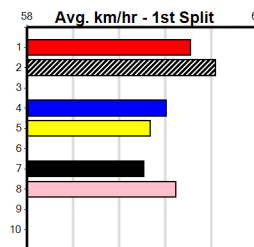

Distance: 660m, Race Type: Special Event, Total Prizemoney: $4,445
1st: $2,990, 2nd: $920, 3rd: $460, 4th: $75

INFRA ROCK (1) powered to the line in his 37.96 Ballarat win and he looks very well graded again.
RAYA STAR (2) looks the leader and she will give a great sight on the arm. CRUTCHING TOMMY (5) is showing some promise.

Watchdog Tips: 1 2 5 7 **Bet:** Win 1

1

INFRA ROCK [5] Continues to impress, powerful type, yes **$3.50**
BK Dog Nov-22 Sire: AUSSIE INFRARED Dam: LITTLE TUBBSY Trainer: Mark McClelland (Lovely Banks)

Owner(s): O Corte
Winning Distances: < 300m (0) 300 - 399m (0) 400 - 499m (1) 500 - 599m (0) 600 - 699m (4) > 700m (0)
Winning Weights: 33.5(1) 33.6(1) 33.8(1) 34.0(1) 34.3(1)

1st	2nd	3rd	4th	5th	6th	7th	8th
1st (6) 34.3 660 BAL R6 20-Nov-24 38.04 38.04 3.25L ANNABELLA ROSE (38.26) S/4222 . . . . . 12.92 $4.40 RW	2nd (5) 34.0 730 MEP R5 27-Nov-24 43.20 42.73 7.00L ROMANTIC RED (42.73) M/5543 . . . . . 5.14 $3.50 RW	3rd (3) 34.2 680 GEL R4 06-Dec-24 39.26 39.04 3.25L ROMANTIC RED (39.04) M/6655 . . . . . 18.43 $4.20 RW	5th (8) 34.3 600 MEP R5 11-Dec-24 35.24 34.03 9.50L VALLETTA DIVA (34.60) S/7777 . . . . . 9.46 $4.10 RWH	3rd (8) 34.0 650 SHP R5 30-Dec-24 37.45 37.18 3.00L MEPUNGA INFRARED (37.25) M/5544 . . . . . 17.55 $7.50 RWH	3rd (6) 33.9 650 SHP R8 06-Jan-25 37.63 37.53 1.5L COPPER RUSH (37.53) S/7774 . . . . . 17.75 $12.50 RWF	2nd (3) 33.9 680 WGL R3 10-Jan-25 39.41 39.12 4.25L VODKA AND ICE (39.12) M/444 . . . . . 18.53 $1.90 RW	1st (5) 34.0 660 BAL R9 22-Jan-25 37.96 37.96 4.00L CRUTCHING TOMMY (38.24) M/4332 . . . . . 13.08 $2.90 RW

Last 3 wins NOT included above

1st	2nd	3rd	4th	5th	6th	7th	8th
1st (6) 33.6 450 WBL R3 12-Sep-24 25.51 25.32 0.75L GINA RHODE (25.56) M/333 . . . . . 6.81 $2.50 M	1st (7) 33.5 660 BEN R4 18-Oct-24 38.39 38.39 3.25L MEPUNGA INFRARED (38.60) M/5321 . . . . . 4.30 $2.90 RW	1st (4) 33.8 680 WGL R4 04-Nov-24 39.26 39.26 5.50L CANYA VIVI (39.62) M/111 . . . . . SW 18.38 $1.80 RW					

Box History

Bx	1st	2nd	3rd	4th	5th	6th	7th	8th
1								
2								
3		1	2					
4	1							
5	1	1	1					
6	2		2					
7	1	2						
8		1	1		1	1		

Prize Best	$23220.00
Starts	38.39(7)-18/10/24
Trk/Dts	19-5-5-7
APM	1-1-0-0 13046