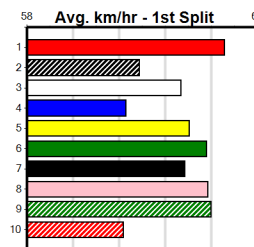

HIP POCKET BENDIGO

Distance: 425m, Race Type: Grade 5, Total Prizemoney: $2,925
1st: $1,950, 2nd: $600, 3rd: $300, 4th: $75

NO BAD DEED (4) carved out a slashing 21.88 when scoring at Ballarat and he appears to be a nice prospect. ATOMIC SECRET (3) led for a long way here two runs back and he will give a sight again. KALUNA CHAOS (2) may be value

Watchdog Tips: 4 3 2 8 **Bet:** Win 4

1

ZESTY BOY [5] **Front runner, too much pace in the middle, place** **$10.00**

F Dog Dec-22 **Sire: FERAL FRANKY Dam: SEVILLA** **Trainer: Jason Formosa (Heathcote)**

Owner(s): SCOTLAND (SYN), D Ireland, A Scott
Winning Distances: < 300m (0) 300 - 399m (6) 400 - 499m (1) 500 - 599m (0) 600 - 699m (0) > 700m (0)
Winning Weights: 29.5(2) 29.8(1) 30.3(1) 30.5(1) 30.6(1) 30.8(1)

Box	1st	2nd	3rd	4th	5th	6th	7th	8th
1								
2								
3								
4								
5								
6								
7								
8								

6th (8) 30.2 400 GEL R12 24-Dec-24 23.10 22.49 8.00L ASTON MONARCHY (22.54) M/57 . . . . . 8.62 $5.80 5
1st (5) 30.5 390 SHP R7 02-Jan-25 22.20 22.20 3.25L OUR MATE BEAR (22.42) Q/11 . . . . . 8.29 $1.60 T3-5
1st (8) 30.6 390 BAL R13 06-Jan-25 22.50 22.43 3.00L NITRO BALE (22.70) Q/11 . . . SW . . . 8.33 $1.70 T3-5
3rd (3) 30.8 390 SHP R4 11-Jan-25 22.39 22.09 2.00L RAPIDFIRE LAYLA (22.26) M/31 . . . . . 8.56 $3.20 5
1st (4) 30.8 400 GEL R13 14-Jan-25 22.72 22.48 1.00L YOU YANG YAALA (22.79) Q/11 . . . . . 8.35 $2.40 5
6th (3) 30.9 390 SHP R7 20-Jan-25 22.85 21.60 11.00L HOOKED ON YUKI (22.11) M/36 . . . . . 8.55 $5.60 5
4th (4) 30.9 425 BEN R7 24-Jan-25 24.25 23.70 8.00L KRACKEN WHISKY (23.70) M/333 . . . . . 6.52 $2.30 5H
4th (3) 31.3 390 SHP R7 27-Jan-25 22.65 22.23 6.00L TRICKY RIDDLES (22.24) Q/34 . . . SW . . . 8.58 $8.10 5

Last 3 wins NOT included above

1st (2) 29.5 390 SHP R11 10-Oct-24 22.33 22.16 0.25L BONE SHAKER (22.34) Q/11 . . . . . 8.43 $7.60 X67
1st (2) 29.8 390 SHP R10 11-Nov-24 22.16 21.77 0.75L TWILIGHT SLEUTH (22.20) Q/11 . . . SW . . . 8.26 $10.00 X67
1st (4) 30.3 300 HVL R12 20-Dec-24 16.88 16.81 0.50L LITTLE WHIP (16.90) M/2 . . . . . 3.94 $3.00 T3-5

Prize Best Starts Trk/Dts APM: $11772.50, 24.25(4)-24/1/25, 21-7-1-2, 2-0-0-0, 8938