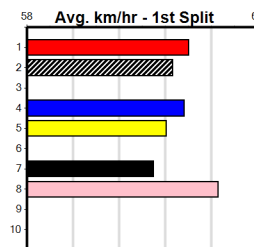

AVARD CIVIL

Distance: 500m, Race Type: Grade 5, Total Prizemoney: $3,340
1st: $2,230, 2nd: $690, 3rd: $345, 4th: $75

DAINTREE PEDRO (8) should appreciate the drop in class and he can regain some much needed confidence tonight. CHAPPY'S THIEF (4) has a good record here and she will dial up the pressure mid race. MIA MIGHTY (7) is more than capable

Watchdog Tips:	8	4	7	2	Bet:	Win 8

1	TADEN BALE (NSW)[5]	Every chance last time, can push wide, risky	$4.60
	F Dog Jan-21	Sire: BARCIA BALE Dam: ZELZER ALLEN	Trainer: Wayne Gray (Wendouree)
	Owner(s): S Boag		
	Winning Distances: < 300m (0) 300 - 399m (1) 400 - 499m (3) 500 - 599m (4) 600 - 699m (0) > 700m (0)		
	Winning Weights: 34.1(1) 34.2(2) 34.5(1) 34.7(2) 35.0(1) 35.3(1)		
	4th (8) 34.8 460 GEL R8 19-Nov-24 26.36 25.83 2.75L SOMETHING CLEVER (26.18) M/444 . . . 6.79 $6.60 X45		
	2nd (6) 35.1 545 BAL R8 25-Nov-24 31.23 31.04 3.00L THIEF RETURNS (31.04) M/3222 . . . 6.85 $9.60 T3-5		
	4th (1) 35.1 425 BEN R5 27-Nov-24 24.72 24.03 8.50L LOVE A BOURBSKI (24.15) M/888 . . . 6.75 $2.30 T3-5		
	7th (6) 34.2 410 HOR R11 23-Dec-24 23.93 23.13 7.00L VELUZA BALE (23.46) M/67 . . . 10.66 $13.10 5		
	2nd (1) 33.6 410 HOR R12 27-Dec-24 23.79 23.28 4.25L BLOCK A BABE (23.49) M/66 . . . 10.66 $3.40 5		

2	MCIVOR MORGAN [5]	Strong type, gets a nice run through, place	$10.00
	F Dog May-22	Sire: FERAL FRANKY Dam: MCIVOR VERNA	Trainer: Julie Priest (Junortoun)
	Owner(s): B Priest		
	Winning Distances: < 300m (0) 300 - 399m (0) 400 - 499m (1) 500 - 599m (2) 600 - 699m (0) > 700m (0)		
	Winning Weights: 34.6(2) 34.8(1)		
	4th (7) 34.8 500 BEN R9 06-Dec-24 29.08 28.10 2.25L MCIVOR OLLY (28.94) S/764 . . . 6.82 $24.10 RW		
	3rd (5) 34.7 500 BEN R8 14-Dec-24 28.78 28.54 3.5L GRACELAND BOY (28.54) M/434 . . . 6.76 $10.20 5		
	7th (8) 34.6 525 MEP R5 18-Dec-24 30.91 29.94 9.00L DROP OF INK (30.31) S/8877 . . . 5.50 $35.40 5		
	7= (8) 34.6 450 SHP R7 21-Dec-24 26.16 25.56 7.00L RED ED (25.67) M/767 . . . 6.91 $10.00 5		
	4th (6) 34.5 500 BEN R8 08-Jan-25 28.76 28.42 5.00L JOLLY OLLIE (28.43) S/433 . . . 6.84 $27.90 T3-5		

3	*** VACANT BOX ***	Sire: Dam:	Trainer:
	Owner(s):		
	Winning Distances: < 300m (0) 300 - 399m (0) 400 - 499m (0) 500 - 599m (0) 600 - 699m (0) > 700m (0)		
	Winning Weights:		

4	CHAPPY'S THIEF [5]	Goes well here, can sizzle mid race, danger	$3.20
	WBK Bitch Dec-20	Sire: FULLY LOADED Dam: EXPRESS ANGEL	Trainer: Loren Dickinson (St Albans)
	Owner(s): L Dickinson		
	Winning Distances: < 300m (0) 300 - 399m (6) 400 - 499m (1) 500 - 599m (3) 600 - 699m (0) > 700m (0)		
	Winning Weights: 25.0(1) 25.3(1) 25.9(1) 26.0(1) 26.1(1) 26.3(1) 26.4(3) 26.8(1)		
	6th (2) 26.3 425 BEN R1 02-Oct-24 24.56 23.88 5.50L TINKER PETE (24.18) Q/126 . . . SW . 6.54 $3.40 SH		
	7th (8) 26.0 390 BAL R9 23-Oct-24 22.48 21.71 11.00L SERIAL STICKER (21.71) M/88 . . . 6.82 $35.00 5H		
	3rd (2) 26.3 525 MEP R8 30-Oct-24 30.63 29.86 5.00L BALLAN BRUMBY (30.29) M/3243 . . . 5.21 $22.30 X45		
	1st (7) 26.4 500 BEN R8 06-Nov-24 28.17 28.17 1.00L ZIPPING SPARTAN (28.24) Q/222 . . . 6.54 $5.30 5		
	4th (3) 26.5 390 SHP R11 12-Dec-24 22.32 21.78 8.00L MAGNET MOVER (21.78) M/64 . . . 8.65 $6.90 X45