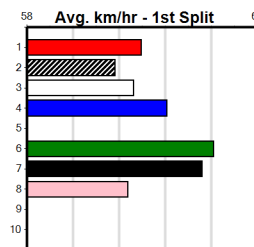

Bendigo

6

8:37PM

(VIC time)

BENDIGO TO SANDOWN HT1 (1-4 WINS)

Distance: 500m, Race Type: Restricted Win Heat, Total Prizemoney: $3,340
1st: $2,230, 2nd: $690, 3rd: $345, 4th: $75

RIVERSDALE MICK (6) continues to improve with each run and he has the speed to cross and lead throughout. ROYAL SLEEPER (2) was far from disgraced in his Vic debut and he is better suited to this journey. HIM TARZAN (1) is showing promise

Watchdog Tips: **6** **2** **1** **7** **Bet:** Box Trifecta 1,2,6,7 ($10 for 41.67%)

Form Box	Wgt	Dist	Track	Date	Time	BON	Margin	1st/2nd (Time)	PIR	Checked	Comment	WR	Split 1	S/P	Grade	
1	HIM TARZAN [7] Shows promise, settles on the speed, threat $7.50															
	WF Dog		Nov-22		Sire: HOOKED ON SCOTCH		Dam: MISSY HA HA		Trainer: Patrick Bull (Maryborough)							
	Owner(s): Bulbay (SYN), P Bull, A Bayliss															
	Winning Distances: < 300m (0) 300 - 399m (1) 400 - 499m (0) 500 - 599m (0) 600 - 699m (0) > 700m (0)															
	Winning Weights: 34.2(1)															
	1st	(3)	34.2	390	BAL	R3	24-Oct-24	22.29	22.08	4.00L	SUFFOLK PARK (22.56)	M/11		SW	8.43	$7.70 M
	6th	(4)	34.0	390	BAL	R2	30-Oct-24	22.88	21.83	7.00L	SWEET LOVE (22.41)	S/66			8.86	$6.40 X67
	7th	(6)	35.0	425	BEN	R2	06-Dec-24	25.24	23.79	17.00	SPEEDY EASY (24.05)	M/687		V7	6.72	$30.50 X67
	3rd	(7)	34.5	390	BAL	R11	01-Jan-25	22.56	21.97	4.25L	BLACK SANDY (22.27)	M/43			8.59	$10.50 X67H
	6th	(3)	34.1	390	BAL	R10	08-Jan-25	22.51	21.88	9.00L	NO BAD DEED (21.88)	S/86			8.74	$10.10 X67F
3rd	(4)	34.2	410	HOR	R2	14-Jan-25	23.67	23.00	10.00	PAW SAKAKIBURA (23.00)	M/33			10.54	$6.00 X67H	
3rd	(3)	34.6	410	HOR	R4	21-Jan-25	23.43	22.87	4.00L	MADDY GIBLET (23.17)	M/22			10.34	$9.10 X67F	
4th	(6)	35.2	410	HOR	R2	28-Jan-25	23.90	22.92	8.50L	CRACKERJACK MATT (23.30)	S/65			10.87	$4.40 7	
Last 3 wins NOT included above																
Prize Best $2700.00 FSTD																
Starts 8-1-0-3																
Trk/Dts 0-0-0-0																
APM 2028																
2	ROYAL SLEEPER [5] Great effort in his Vic debut, main danger $2.80															
	BD Dog		Jun-22		Sire: HANDSOME PRINCE		Dam: PAY CALL		Trainer: Kayla Cottrell (Pearcedale)							
	Owner(s): T Murphy															
	Winning Distances: < 300m (0) 300 - 399m (0) 400 - 499m (0) 500 - 599m (3) 600 - 699m (0) > 700m (0)															
	Winning Weights: 31.3(1) 31.6(1) 31.8(1)															
	1st	(3)	31.3	515	GOS	R1	09-Jul-24	29.48	29.41	11.00	TARAWI MALIBU (30.22)	2111	2111		4.58	$1.18 M
	4th	(1)	31.6	520	RIC	R5	19-Jul-24	30.06	29.54	2.00L	NANGAR SPICE (29.92)	5344	5344		4.41	$1.55 5
	7th	(2)	31.3	515	GOS	R7	23-Jul-24	30.46	29.12	19.00	POWER AND GLORY (29.12)	88	88		4.85	$9.50 5H
	1st	(8)	31.8	520	RIC	R2	09-Aug-24	29.97	29.60	2.25L	ZIPPING DENCH (30.13)	2232	2232		4.46	$1.90 XM5
	1st	(2)	31.6	520	RIC	R3	16-Aug-24	30.29	30.14	0.05L	MY BAROQUE LOVE (30.29)	6655	6655		4.65	$1.33 5
6th	(4)	31.6	622	RIC	R5	23-Aug-24	38.24	35.81	32.00	KNIGHTED STORM (36.00)	456	456		10.36	$1.70 XM5	
3rd	(6)	32.3	460	WGL	R4	21-Jan-25	25.99	25.31	1.00L	HARVINGTON (25.94)	S/665			6.84	$2.40 RWH	
Last 3 wins NOT included above																
Prize Best $5500.00 FSH																
Starts 7-3-0-1																
Trk/Dts 0-0-0-0																
APM 2130																
3	RIPPING IT UP [6] Improving type but this is harder, prefer others $21.00															
	BK Dog		Jan-23		Sire: FERAL FRANKY		Dam: SANDY'S REVENGE		Trainer: Scott Stefanos (Longwood)							
	Owner(s): S Stefanos															
	Winning Distances: < 300m (0) 300 - 399m (0) 400 - 499m (1) 500 - 599m (1) 600 - 699m (0) > 700m (0)															
	Winning Weights: 29.6(1) 29.8(1)															
	4th	(8)	29.8	460	WGL	R3	03-Dec-24	26.87	25.95	6.50L	NOT OUR FAULT (26.42)	M/666		V28	6.82	$2.20 M
	2nd	(6)	29.6	450	SHP	R5	09-Jan-25	26.26	25.57	0.50L	UTAH ICON (26.23)	M/667			7.06	$2.60 M
	1st	(3)	29.6	425	BEN	R1	15-Jan-25	24.62	24.09	1.75L	AMRON BUSTER (24.73)	M/542			6.77	$2.70 M
	1st	(8)	29.8	500	BEN	R7	22-Jan-25	28.60	28.41	3.75L	MCIVOR MORGAN (28.86)	M/111		SW	6.69	$4.70 RW
	Last 3 wins NOT included above															
Prize Best $2545.00																
Starts 28.60(8)-22/1/25																
Trk/Dts 4-2-1-0																
APM 1-1-0-0 2530																
4	WHATEVER JUNIOR [6] Rises in class, needs to lead, tough ask $16.00															
	BK Dog		Feb-23		Sire: ASTON RUPEE		Dam: WHATEVER I WANT		Trainer: Adam Hellenen (Blind Bight)