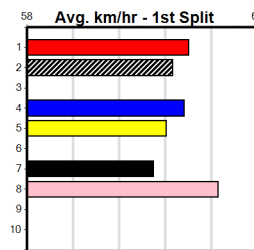

AVARD CIVIL

Distance: 500m, Race Type: Grade 5, Total Prizemoney: $3,340
1st: $2,230, 2nd: $690, 3rd: $345, 4th: $75

DAINTREE PEDRO (8) should appreciate the drop in class and he can regain some much needed confidence tonight. CHAPPY'S THIEF (4) has a good record here and she will dial up the pressure mid race. MIA MIGHTY (7) is more than capable

Watchdog Tips:	8	4	7	2	Bet:	Win 8

1	TADEN BALE (NSW)[5]	Every chance last time, can push wide, risky	$4.60
	F Dog Jan-21	Sire: BARCIA BALE Dam: ZELZER ALLEN	Trainer: Wayne Gray (Wendouree)
	Owner(s): S Boag	Winning Distances: < 300m (0) 300 - 399m (1) 400 - 499m (3) 500 - 599m (4) 600 - 699m (0) > 700m (0)	Box History
	Winning Weights: 34.1(1) 34.2(2) 34.5(1) 34.7(2) 35.0(1) 35.3(1)		
	4th (8) 34.8 460 GEL R8 19-Nov-24 26.36 25.83 2.75L SOMETHING CLEVER (26.18) M/444 . . . 6.79 $6.60 X45		
	2nd (6) 35.1 545 BAL R8 25-Nov-24 31.23 31.04 3.00L THIEF RETURNS (31.04) M/3222 . . . 6.85 $9.60 T3-5		
	4th (1) 35.1 425 BEN R5 27-Nov-24 24.72 24.03 8.50L LOVE A BOURBSKI (24.15) M/888 . . . 6.75 $2.30 T3-5		
	7th (6) 34.2 410 HOR R11 23-Dec-24 23.93 23.13 7.00L VELUZA BALE (23.46) M/67 . . . 10.66 $13.10 5		
	2nd (1) 33.6 410 HOR R12 27-Dec-24 23.79 23.28 4.25L BLOCK A BABE (23.49) M/66 . . . 10.66 $3.40 5		
	2nd (5) 33.9 450 SHP R7 11-Jan-25 25.76 25.44 1.00L JOSIE'S JEWEL (25.69) Q/242 . . . 6.72 $8.60 5		
4th (7) 34.0 500 BEN R8 17-Jan-25 28.49 28.24 1.75L COOPER SUMMER (28.37) M/555 . . . 6.68 $30.90 5			
2nd (7) 34.4 500 BEN R10 24-Jan-25 28.52 28.11 2.00L GIZMO'S GIRL (28.39) M/222 . . . 6.65 $16.90 5			
Last 3 wins NOT included above			
1st (3) 34.2 525 MEP R10 24-Jan-24 30.28 29.90 4.25L LYRICAL CRIPPS (30.58) M/1111 . . . 5.15 $2.20 5			
1st (2) 34.2 460 GEL R8 09-Jul-24 26.22 26.13 1.5L FLYING PIE (26.30) M/453 . . . 6.79 $4.50 5			
1st (3) 34.5 545 BAL R6 11-Aug-24 31.32 31.15 3.25L THANK YOU TOMMY (31.54) M/2211 . . . SW 6.85 $4.20 T3-5			
<table border="1" style="width: 100%;"> <tr><td>Prize</td><td>$19410.00</td></tr> <tr><td>Best Starts</td><td>28.49(7)-17/1/25</td></tr> <tr><td>Trk/Dts</td><td>53-8-9-6</td></tr> <tr><td>APM</td><td>4-0-1-0 3537</td></tr> </table>