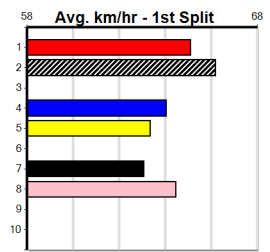

GRV DISTANCERACING

Distance: 660m, Race Type: Special Event, Total Prizemoney: $4,445
1st: $2,990, 2nd: $920, 3rd: $460, 4th: $75

INFRA ROCK (1) powered to the line in his 37.96 Ballarat win and he looks very well graded again.
RAYA STAR (2) looks the leader and she will give a great sight on the arm. CRUTCHING TOMMY (5) is showing some promise.

Watchdog Tips: 1 2 5 7 Bet: Win 1

INFRA ROCK [5] Continues to impress, powerful type, yes $3.50
BK Dog Nov-22 Sire: AUSSIE INFRARED Dam: LITTLE TUBBSY
Trainer: Mark McClelland (Lovely Banks)
Winning Distances: < 300m (0) 300 - 399m (0) 400 - 499m (1) 500 - 599m (0) 600 - 699m (4) > 700m (0)
Box History table and Prize Best Starts Trk/Dts APM

RAYA STAR [5] Looks the leader, class edge, main danger $2.00
BK Bitch Nov-21 Sire: AUSSIE INFRARED Dam: START A RIOT
Trainer: Lisa Hellmuth (Pearcedale)
Winning Distances: < 300m (0) 300 - 399m (0) 400 - 499m (1) 500 - 599m (3) 600 - 699m (6) > 700m (0)
Box History table and Prize Best Starts Trk/Dts APM

*** VACANT BOX ***
Sire: Dam:
Owner(s):
Winning Distances: < 300m (0) 300 - 399m (0) 400 - 499m (0) 500 - 599m (0) 600 - 699m (0) > 700m (0)
Trainer:
Box History

DIFFERENT HERE [5] *** SCRATCHED *** $18.00
BD Dog Jan-23 Sire: FERAL FRANKY Dam: PHANTOM MIME
Trainer: Matthew Marshall (Darley)
Winning Distances: < 300m (0) 300 - 399m (0) 400 - 499m (2) 500 - 599m (2) 600 - 699m (0) > 700m (0)
Box History table and Prize Best Starts Trk/Dts APM

CRUTCHING TOMMY (NSW)[6] Shows promise, can power to the line, threat $4.60
RBD Dog Feb-23 Sire: FERAL FRANKY Dam: SUNSET BOURBSKI
Trainer: Jake Loverso (Little River)
Winning Distances: < 300m (0) 300 - 399m (0) 400 - 499m (0) 500 - 599m (2) 600 - 699m (0) > 700m (0)
Box History table and Prize Best Starts Trk/Dts APM