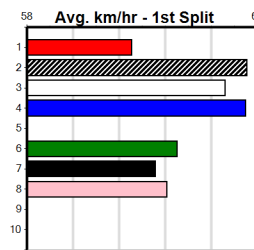

BENDIGO TO SANDOWN HT3 (1-4 WINS)

Distance: 500m, Race Type: Restricted Win Heat, Total Prizemoney: $3,340
1st: $2,230, 2nd: $690, 3rd: $345, 4th: $75

CANYA ALL UP (2) is a serious up and comer and he should give you sub 27.80 on the arm.
DELATITE BEAST (3) is better than his past two runs and he can settle on the speed. HUMBLE ETHICS (1) was impressive last time out.

Watchdog Tips: **2** **3** **1** **4** **Bet:** Trifecta 2/1,3/1,3,4,8 ($10 - 166.67%)

Form Box	Wgt	Dist	Track	Date	Time	BON	Margin	1st/2nd (Time)	PIR	Checked	Comment	WR	Split 1	S/P	Grade	
1	HUMBLE ETHICS (NSW)[5] Continues to improve, well drawn, big threat $9.00															
	BD Dog Jun-22 Sire: WOW Dam: CLASSY ETHICS Trainer: Michael Chilcott (Heathcote)															
	Owner(s): M Pitman															
	Winning Distances: < 300m (0) 300 - 399m (1) 400 - 499m (1) 500 - 599m (2) 600 - 699m (0) > 700m (0)															
	Winning Weights: 31.0(1) 31.6(1) 32.5(1) 32.6(1)															
	5th (5)	31.2	440	GBN	R7	27-Sep-24	25.15	24.72	6.00L COLLINS CODE (24.72)	2755	2755					$71.00 5
	6th (2)	31.6	440	GBN	R6	04-Oct-24	25.26	24.80	4.75L HOOKED ON HOPS (24.93)	8886	8886					$9.50 5
	4th (2)	31.9	520	RIC	R5	16-Oct-24	30.37	29.76	9.00L WAVERLEY VELLA (29.76)	8866	8866		4.73			$6.00 5
	3rd (6)	32.8	350	GBN	R11	27-Dec-24	20.05	19.64	1.00L BIG TED (19.97)	663	663					$16.00 5
	3rd (8)	32.4	400	DUB	R10	04-Jan-25	23.09	22.73	3.5L FUSION ROGUE (22.84)	443	443					$34.00 5
3rd (5)	32.1	440	GBN	R8	06-Jan-25	25.35	24.85	6.00L ORSON JIMMY (24.95)	7743	7743					$4.40 NG	
2nd (2)	32.1	516	DUB	R9	11-Jan-25	30.56	30.12	6.50L M STYLE (30.12)	55332	55332		4.87			$2.30 XMS	
1st (5)	32.5	525	MEP	R10	22-Jan-25	30.42	29.86	1.75L SUPER TONE (30.53)	M/3321						$10.40 5	
Last 3 wins NOT included above																
1st (1)	31.0	324	RIS	R1	05-Mar-24	17.78	17.26	0.75L MIGHTY TROJAN (17.82)	222	222			7.10		$4.00 M	
1st (1)	31.6	440	GBN	R5	22-Apr-24	24.98	24.70	0.75L MISS INSIGHT (25.02)	733	733					$3.80 5	
1st (4)	32.6	527	GUN	R1	02-Jun-24	30.68	29.77	1.00L DAWN'S SISTER (30.75)	631	631			3.85		$2.70 5	
2	CANYA ALL UP (NSW)[5] Serious up and comer, keep your eyes on the clock $1.30															
	BK Dog Mar-23 Sire: ASTON RUPEE Dam: BOMBSHELL BANDIT Trainer: Paul Abela (Parwan)															
	Owner(s): Lalli Cremona (SYN), F Cremona, N Lalli															
	Winning Distances: < 300m (0) 300 - 399m (0) 400 - 499m (4) 500 - 599m (0) 600 - 699m (0) > 700m (0)															
	Winning Weights: 37.0(1) 37.3(2) 37.4(1)															
	1st (3)	37.3	425	BEN	R1	13-Dec-24	23.80	23.66	1.00L PAW TORRIE (23.87)	Q/111		SW				$1.80 M
	1st (4)	37.0	450	BAL	R9	18-Dec-24	25.16	25.10	2.50L MERL'S LAD (25.33)	M/111						$4.20 X67
	3rd (4)	37.1	450	WBL	R3	28-Dec-24	26.11	25.17	9.50L BEN KEEPING (25.46)	M/133						$1.90 SH
	1st (2)	37.3	450	WBL	R7	04-Jan-25	24.96	24.96	3.5L TIME TO FIRE (25.19)	M/111		SW				$2.90 SF
	1st (4)	37.4	450	BAL	R7	08-Jan-25	24.87	24.66	3.5L PAW YANELLE (25.11)	M/211						$1.80 5
2nd (7)	37.8	460	WGL	R8	17-Jan-25	25.63	25.49	2.00L CHAVERO (25.49)	Q/122						$2.40 X45	
5th (2)	37.3	450	BAL	R8	22-Jan-25	25.76	25.06	4.50L SPRINGER'S BOY (25.44)	M/555						$2.20 SH	
Last 3 wins NOT included above																
3	DELATITE BEAST [5] Better than his past two runs, danger if steps $12.00															
	BKW Dog Jan-22 Sire: BEAST UNLEASHED Dam: SPOT ON CINTA Trainer: Scott Stefanos (Longwood)															
	Owner(s): DELATITE BOYS (SYN), P Vogelzang, M Storer, B Vogelzang, B Vogelzang, B Vogelzang															
	Winning Distances: < 300m (0) 300 - 399m (1) 400 - 499m (1) 500 - 599m (0) 600 - 699m (0) > 700m (0)															
	Winning Weights: 33.1(1) 33.5(1) 34.3(1) 34.4(1)															
	1st (6)	34.4	390	SHP	R9	18-Nov-24	22.11	21.87	3.25L BONE SHAKER (22.32)	Q/11						$2.10 X67
	1st (3)	34.3	390	SHP	R4	25-Nov-24	22.18	22.02	7.00L CAPALA (22.67)	Q/11						$2.80 5
	2nd (1)	34.1	450	SHP	R5	22-Dec-24	25.34	25.03	0.25L VERSNELLEN (25.32)	M/112						$6.80 5
	F (8)	34.2	450	SHP	R6	09-Dec-24	0.00	25.03	. BLACK SERIES (25.49)	S/4		V14				$1.70 5
	5th (7)	34.3	450	SHP	R6	23-Dec-24	26.00	25.26	7.50L GOLIATH (25.49)	M/124						$4.00 5
2nd (7)	34.4	450	SHP	R6	30-Dec-24	25.48	25.00	3.00L REPRESENT (25.27)	S/412						$17.30 RWH	
7th (3)	34.2	450	SHP	R5	06-Jan-25	25.79	25.15	6.50L REVITALISE (25.34)	S/887						$53.60 RWF	
6th (2)	33.8	525	MEA	R3	25-Jan-25	30.71	29.76	7.00L PAW LARRY (30.22)	M/6666						$5.10 5	
Last 3 wins NOT included above																
1st (1)	33.1	390	SHP	R1	01-Jan-24	22.25	21.75	0.75L GUNAI LILLY (22.30)	M/21		SW				$1.60 M