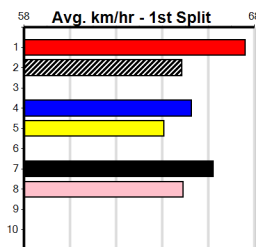

Bendigo

10 10:09PM

(VIC time)

SHIMA SHINE AT STUD

Distance: 500m, Race Type: Mixed 4/5, Total Prizemoney: $3,875
1st: $2,600, 2nd: $800, 3rd: $400, 4th: $75

COOPER SUMMER (1) is racing in career best form and he is drawn to make every post a winner.
REV ROSE (2) is better than her form reads and she will appreciate the drop in class. OVER
ACHIEVER (8) is never too far away here.

Watchdog Tips: 1 2 8 7 Bet: Win 1

COOPER SUMMER [4] Career best form, can pounce on the arm, yes $2.80
BD Dog Nov-21 Sire: ORSON ALLEN Dam: SUMMER SKYE
Owner(s): K Ashton Trainer: Kevin Ashton (Charlton)
Winning Distances: < 300m (0) 300 - 399m (0) 400 - 499m (7) 500 - 599m (2) 600 - 699m (0) > 700m (0)
Winning Weights: 28.2(1) 29.2(1) 29.3(1) 29.4(2) 29.5(1) 29.6(2) 29.9(1)
Box History table and Prize Best Starts table included.

REV ROSE [5] No luck of late, drops in class, main danger $4.20
BK Bitch Mar-22 Sire: SHIMA SHINE Dam: JD REVELATION
Owner(s): D Pell Trainer: Daniel Pell (Toolleen)
Winning Distances: < 300m (0) 300 - 399m (0) 400 - 499m (2) 500 - 599m (4) 600 - 699m (0) > 700m (0)
Winning Weights: 28.9(2) 29.2(1) 29.4(1) 29.5(1) 29.6(1)
Box History table and Prize Best Starts table included.

*** VACANT BOX *** Sire: Dam: Trainer:
Owner(s):
Winning Distances: < 300m (0) 300 - 399m (0) 400 - 499m (0) 500 - 599m (0) 600 - 699m (0) > 700m (0)
Winning Weights:

MCIVOR JEWELS [4] Lack of early speed is a worry, prefer to watch $10.00
RBD Bitch May-22 Sire: FERAL FRANKY Dam: MCIVOR VERNA
Owner(s): J Priest Trainer: Julie Priest (Junortoun)
Winning Distances: < 300m (0) 300 - 399m (0) 400 - 499m (2) 500 - 599m (3) 600 - 699m (0) > 700m (0)
Winning Weights: 26.9(1) 27.2(1) 27.4(2) 27.8(1)
Box History table and Prize Best Starts table included.

MCIVOR ALFY [4] In form but this is harder, prefer others $8.00
LTBD Dog May-22 Sire: FERAL FRANKY Dam: MCIVOR VERNA
Owner(s): B Priest Trainer: Barry Priest (Junortoun)
Winning Distances: < 300m (0) 300 - 399m (0) 400 - 499m (1) 500 - 599m (4) 600 - 699m (1) > 700m (0)
Winning Weights: 33.5(2) 33.8(1) 33.9(1) 34.1(1) 34.3(1)
Box History table and Prize Best Starts table included.