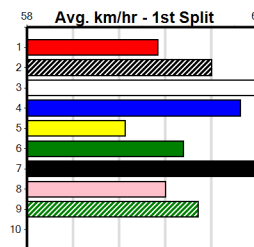

BENDIGO ADVERTISER

Distance: 425m, Race Type: Mixed 6/7, Total Prizemoney: $2,925
1st: $1,950, 2nd: $600, 3rd: $300, 4th: $75

COOLABAH STATION (3) has a couple of sizzling Geelong wins to his credit and he will be carving out time on the arm. ACQUISITION (7) is an exciting prospect and he should go stride for stride with the three. SHAKE THE DUST (4) has claims

Watchdog Tips: 3 7 4 5 **Bet:** Win 3

Form Box	Wgt	Dist	Track	Date	Time	BON	Margin	1st/2nd (Time)	PIR	Checked	Comment	WR	Split 1	S/P	Grade	
1	POPPY RICK [6] $16.00															
	BK Dog Aug-22 Runs into a couple of handy ones, outclassed Sire: FERAL FRANKY Dam: STEPPING															
	Owner(s): R Boehm Trainer: Richard Boehm (Dunolly)															
	Winning Distances: < 300m (0) 300 - 399m (1) 400 - 499m (1) 500 - 599m (0) 600 - 699m (0) > 700m (0)															
	Winning Weights: 32.2(1) 32.3(1)															
	4th (7) 32.2 410 HOR R4 03-Dec-24 24.64 23.06 19.00 SOMETHING GOOD (23.36) M/45 . . . . . 10.64 $9.30 6G															
	3rd (5) 32.4 410 HOR R3 10-Dec-24 23.93 23.06 9.50L NOVA OWEN (23.29) M/43 . . . . . 10.59 $83.90 X67															
	3rd (6) 32.2 425 BEN R10 18-Dec-24 24.48 24.15 2.50L GRANNIE MAY (24.32) M/322 . . . . . 6.78 $11.50 T3-6															
	4th (1) 32.3 390 BAL R14 24-Dec-24 22.69 22.09 3.5L MINH JACK (22.44) M/33 . . . . . 8.54 $1.80 T3-6															
	5th (2) 32.4 410 HOR R3 27-Dec-24 24.26 23.28 10.00 LEONESSA (23.58) M/44 . . . SW . . . 10.72 $21.40 6G															
4th (8) 32.9 390 BAL R2 06-Jan-25 23.30 22.43 11.00 CRAIG KEEPING (22.56) S/44 . . . . . 8.70 $3.70 T3-6																
3rd (1) 32.4 425 BEN R10 15-Jan-25 24.83 24.09 6.00L BOROUGH BOUND (24.42) M/223 . . . . . 6.82 $4.30 6G																
3rd (3) 32.6 410 HOR R3 28-Jan-25 23.83 22.92 4.25L PAW QUANDA (23.55) M/33 . . . . . 10.42 $20.80 X67																
Last 3 wins NOT included above																
1st (4) 32.3 390 BAL R1 21-Oct-24 22.39 22.03 5.00L GOES UNPUNISHED (22.73) Q/11 . . . SW . . . 8.56 $5.50 T3-M																
1st (1) 32.2 425 BEN R9 27-Nov-24 24.33 24.03 0.50L GREEDY RICH (24.37) M/111 . . . . . 6.61 $4.60 T3-7																
<table border="1" style="width: 100%; border-collapse: collapse;"> <thead> <tr> <th colspan="8">Box History</th> </tr> <tr> <th>Bx</th> <th>1st</th> <th>2nd</th> <th>3rd</th> <th>4th</th> <th>5th</th> <th>6th</th> <th>7th</th> <th>8th</th> </tr> </thead> <tbody> <tr><td>1</td><td></td><td></td><td></td><td></td><td></td><td></td><td></td><td></td></tr> <tr><td>2</td><td></td><td></td><td></td><td></td><td></td><td></td><td></td><td></td></tr> <tr><td>3</td><td></td><td></td><td></td><td></td><td></td><td></td><td></td><td></td></tr> <tr><td>4</td><td></td><td></td><td>1</td><td></td><td>1</td><td></td><td></td><td>1</td></tr> <tr><td>5</td><td>1</td><td></td><td></td><td></td><td></td><td></td><td></td><td></td></tr> <tr><td>6</td><td></td><td></td><td></td><td></td><td></td><td></td><td></td><td></td></tr> <tr><td>7</td><td></td><td>1</td><td></td><td></td><td></td><td></td><td>1</td><td></td></tr> <tr><td>8</td><td></td><td></td><td></td><td>2</td><td>1</td><td></td><td></td><td></td></tr> <tr> <td>Prize Best Starts</td> <td colspan="8">24.33(1)-27/11/24</td> </tr> <tr> <td>Trk/Dts</td> <td colspan="8">19-2-3-4</td> </tr> <tr> <td>APM</td> <td colspan="8">4-1-0-2 2664</td> </tr> </tbody> </table>																

2	FINANCIAL NEWS [6] $18.00															
	BD Dog May-22 Placed in two of three here but needs it easier Sire: FERNANDO BALE Dam: FRONT PAGE NEWS															
	Owner(s): F Cremona Trainer: Natasha Fullerton (Long Gully)															
	Winning Distances: < 300m (0) 300 - 399m (1) 400 - 499m (1) 500 - 599m (0) 600 - 699m (0) > 700m (0)															
	Winning Weights: 31.4(1) 32.4(1)															
	4th (1) 31.8 390 BAL R12 24-Oct-24 22.60 22.08 5.00L LITTLE DARL (22.26) M/23 . . . . . 8.49 $8.20 7															
	2nd (1) 31.5 400 GEL R3 22-Nov-24 22.72 22.27 2.25L CUSTARD ART (22.57) M/22 . . . . . 8.43 $22.60 X67															
	3rd (6) 31.6 300 HVL R2 01-Dec-24 16.85 16.23 2.25L SHOCK AND AWE (16.71) M/2 . . . . . 3.95 $4.50 X67H															
	2nd (2) 31.8 390 SHP R10 09-Dec-24 22.47 21.77 0.25L GOT A MESSAGE (22.45) Q/12 . . . . . 8.37 $4.70 X67															
	4th (2) 31.8 425 BEN R2 13-Dec-24 24.35 23.66 6.00L SNOWBALL ONE (23.95) M/233 . . . . . 6.54 $16.90 X67															
1st (1) 31.4 400 WGL R10 02-Jan-25 22.64 22.43 4.00L CATCH THE OUTLAW (22.91) Q/11 . . . . . 8.33 $2.20 SH																
7th (7) 31.4 400 WGL R9 10-Jan-25 23.10 22.52 8.00L TENSION HEAD (22.54) M/55 . . . . . 8.60 $22.90 SF																
2nd (8) 31.9 425 BEN R2 24-Jan-25 24.43 23.70 0.25L ARKSTORM (24.42) M/212 . . . . . 6.58 $3.30 RW																
Last 3 wins NOT included above																
1st (4) 32.4 390 SHP R1 27-May-24 22.20 21.84 3.00L SWEET BEGONIA (22.41) Q/11 . . . . . 8.38 $14.00 M																
<table border="1" style="width: 100%; border-collapse: collapse;"> <thead> <tr> <th colspan="8">Box History</th> </tr> <tr> <th>Bx</th> <th>1st</th> <th>2nd</th> <th>3rd</th> <th>4th</th> <th>5th</th> <th>6th</th> <th>7th</th> <th>8th</th> </tr> </thead> <tbody> <tr><td>1</td><td>1</td><td>1</td><td></td><td>1</td><td></td><td>1</td><td></td><td></td></tr> <tr><td>2</td><td></td><td>1</td><td></td><td>1</td><td></td><td></td><td></td><td></td></tr> <tr><td>3</td><td></td><td></td><td></td><td></td><td></td><td></td><td></td><td></td></tr> <tr><td>4</td><td>1</td><td></td><td></td><td></td><td></td><td></td><td></td><td></td></tr> <tr><td>5</td><td></td><td>1</td><td></td><td>1</td><td></td><td></td><td></td><td></td></tr> <tr><td>6</td><td></td><td></td><td>1</td><td></td><td></td><td></td><td></td><td></td></tr> <tr><td>7</td><td></td><td></td><td></td><td></td><td></td><td></td><td>1</td><td>1</td></tr> <tr><td>8</td><td></td><td>3</td><td></td><td>1</td><td></td><td></td><td></td><td></td></tr> <tr> <td>Prize Best Starts</td> <td colspan="8">24.35(2)-13/12/24</td> </tr> <tr> <td>Trk/Dts</td> <td colspan="8">16-2-6-1</td> </tr> <tr> <td>APM</td> <td colspan="8">3-0-2-0 3779</td> </tr> </tbody> </table>