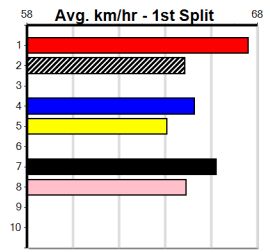

Bendigo
10
10:09PM
(VIC time)

SHIMA SHINE AT STUD

Distance: 500m, Race Type: Mixed 4/5, Total Prizemoney: $3,875
1st: $2,600, 2nd: $800, 3rd: $400, 4th: $75

COOPER SUMMER (1) is racing in career best form and he is drawn to make every post a winner.
REV ROSE (2) is better than her form reads and she will appreciate the drop in class. OVER
ACHIEVER (8) is never too far away here.

Watchdog Tips: **1** **2** **8** **7** **Bet:** **Win 1**

1

COOPER SUMMER [4] **Career best form, can pounce on the arm, yes** **$2.80**
BD Dog Nov-21 Sire: ORSON ALLEN Dam: SUMMER SKYE Trainer: Kevin Ashton (Charlton)
Owner(s): K Ashton
Winning Distances: < 300m (0) 300 - 399m (0) 400 - 499m (7) 500 - 599m (2) 600 - 699m (0) > 700m (0)
Winning Weights: 28.2(1) 29.2(1) 29.3(1) 29.4(2) 29.5(1) 29.6(2) 29.9(1)

Post	Time	Dist	Track	Date	Time	Margin	1st/2nd (Time)	PIR	Checked	Comment	WR	Split 1	S/P	Grade
6th (2)	29.3	425	BEN	R5	29-Nov-24	24.31	23.63	10.00	MOCK FISH (23.63)	M/566	.	6.57	$54.90	FFA
6th (5)	29.7	410	HOR	R5	07-Dec-24	24.21	23.34	11.00	GOLDEN BLEND (23.46)	Q/76	.	10.83	$4.60	5
1st (2)	29.9	500	BEN	R8	11-Dec-24	28.48	28.48	2.75L	REAR VISION (28.66)	M/111	.	6.54	$2.80	T3-5
8th (4)	29.4	450	SHP	R6	21-Dec-24	26.10	25.56	8.00L	TINKER CRYSTAL (25.56)	M/688	.	6.83	$8.20	5
2nd (2)	29.3	500	BEN	R7	03-Jan-25	28.37	27.90	1.75L	MCIVOR JEWELS (28.26)	M/222	.	6.51	$5.90	5
2nd (3)	29.4	500	BEN	R8	10-Jan-25	28.19	28.10	1.00L	HE'S GOT SWAG (28.13)	Q/111	.	6.46	$4.10	5
1st (1)	29.2	500	BEN	R8	17-Jan-25	28.37	28.24	1.00L	BUNNY PARADISE (28.44)	Q/111	SW	6.47	$3.10	5
3rd (5)	29.5	500	BEN	R9	24-Jan-25	28.59	28.11	4.75L	ARI GOLD (28.27)	Q/123	.	6.53	$25.80	X34

Last 3 wins NOT included above

1st (4)	29.6	410	HOR	R5	06-Aug-24	23.40	23.13	1.00L	DISGUISE (23.47)	Q/11	SW	10.40	$8.00	5
1st (2)	29.4	425	BEN	R11	30-Aug-24	24.16	23.73	0.10L	SPRING AMMO (24.17)	M/222	.	6.68	$19.50	5
1st (7)	29.5	425	BEN	R3	04-Oct-24	24.02	23.88	4.25L	BELIEVING (24.31)	M/111	SW	6.58	$12.70	X45

Box History

Bx	1st	2nd	3rd	4th	5th	6th	7th	8th
1	2	1	1	1	1	3		
2	3	3		1	1	2		
3	1	1		2	1			
4	1				3	3	1	
5	1	1	1		2	3		
6		3				1		
7	1	2	2	1	1			
8		1	3	1	3	1		

Prize Best Starts Trk/Dts APM

Prize	$22280.00
Best Starts	28.19(3)-10/1/25
Trk/Dts	60-9-12-7
APM	8-2-2-1 9502