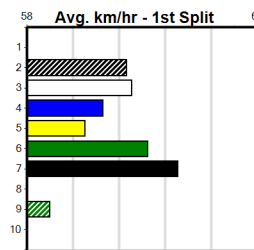

AG TYRES & WHEELS

Distance: 425m, Race Type: Maiden, Total Prizemoney: $2,535
1st: $1,680, 2nd: $520, 3rd: $260, 4th: $75

RUE DEVILLE (1) resumes from a spell and he is expected to fire for his powerful new kennel.
HAVE A CRACK (6) has been far from disgraced in his two runs to date and he is suitably drawn out wide. BOGGY PUB (2) can run a cheeky race

Watchdog Tips: **1** **6** **2** **7** **Bet:** Trifecta 1/6/2,7,8 ($10 - 333.33%)

Form Box	Wgt	Dist	Track	Date	Time	BON	Margin	1st/2nd (Time)	PIR	Checked	Comment	WR	Split 1	S/P	Grade		
1	RUE DEVILLE [M] Resuming, showed promise in NSW, yes $2.00																
	BK	Dog		Dec-22		Sire: FERAL FRANKY		Dam: PAUA OF JANIE		Trainer: Jason Thompson (Pearcedale)							
	Owner(s): D Jones																
	Winning Distances: < 300m (0) 300 - 399m (0) 400 - 499m (0) 500 - 599m (0) 600 - 699m (0) > 700m (0)																
	Winning Weights:																
	2nd (6)	34.6	440	GBN	R7	26-Jul-24	25.10	24.61	4.25L SAINT OMAGH (24.81)	4422	4422				$1.50	MH	
	5th (4)	34.9	440	GBN	R8	02-Aug-24	25.68	24.30	20.00 JOEY THE JET (24.30)	3725	3725				$7.00	MF	
	Last 3 wins NOT included above																
	Box History																
	Bx	1st	2nd	3rd	4th	5th	6th	7th	8th								
1																	
2																	
3																	
4																	
5						1											
6																	
7			1														
8																	
Prize																	
Best																	
Starts																	
Trk/Dts																	
APM																	
2	BOGGY PUB [M] Placed in two of three here, can threaten $8.00																
	BK	Dog		Feb-23		Sire: KOBLENZ		Dam: MEPUNGA GEM		Trainer: Briana Robertson-leech (Smeaton)							
	Owner(s): T Keogh																
	Winning Distances: < 300m (0) 300 - 399m (0) 400 - 499m (0) 500 - 599m (0) 600 - 699m (0) > 700m (0)																
	Winning Weights:																
	2nd (7)	31.3	425	BEN	R2	04-Nov-24	24.83	23.81	12.00 SHOOT THE BREEZE (24.02)	M/433					6.85	$7.70 T3-M	
	2nd (4)	31.3	390	BAL	R1	14-Nov-24	22.64	22.16	1.00L PAW WAITARA (22.57)	S/43					8.71	$1.80 T3-M	
	2nd (4)	31.7	450	SHP	R2	21-Nov-24	25.60	25.58	0.50L JOSH'S JET (25.58)	M/222		SW			6.72	$5.80 T3-M	
	4th (7)	31.3	450	SHP	R1	02-Dec-24	25.94	25.03	9.00L ACQUISITION (25.34)	M/444					6.79	$11.00 M	
	3rd (8)	31.6	425	BEN	R1	13-Dec-24	24.27	23.66	7.00L CANYA ALL UP (23.80)	Q/333					6.68	$8.30 M	
3rd (8)	31.8	450	BAL	R2	18-Dec-24	25.54	25.10	3.75L SHIMA SEAL (25.28)	M/633					6.72	$8.60 M		
8th (6)	31.7	450	WBL	R9	30-Dec-24	25.93	25.27	8.00L NIZHONI (25.37)	M/566					6.83	$17.10 SH		
4th (3)	32.2	425	BEN	R1	24-Jan-25	24.91	23.70	14.00 HEAVY HAULAGE (23.95)	M/544					6.80	$4.80 M		
Last 3 wins NOT included above																	
Box History																	
Bx	1st	2nd	3rd	4th	5th	6th	7th	8th									
1																	
2																	
3																	
4																	
5																	
6																	
7			1														
8																	
Prize																	
Best																	
Starts																	
Trk/Dts																	
APM																	
3	NICKY BOO BOO [M] Steady to date, needs it easier, tested $21.00																
	BK	Dog		Feb-23		Sire: KOBLENZ		Dam: KHLO MONEY		Trainer: Greg Shand (Bacchus Marsh)							
	Owner(s): TIN MEN RACING (SYN), N Cartledge, G Shand																
	Winning Distances: < 300m (0) 300 - 399m (0) 400 - 499m (0) 500 - 599m (0) 600 - 699m (0) > 700m (0)																
	Winning Weights:																
	4th (8)	35.3	390	BAL	R1	18-Dec-24	22.72	22.07	8.00L JUMBUK JOZEF (22.19)	M/44					8.63	$27.00 M	
	7th (7)	35.2	450	BAL	R1	01-Jan-25	26.11	25.18	8.50L DAD'S TARPIA (25.52)	Q/244					6.67	$7.90 M	
	Last 3 wins NOT included above																
	Box History