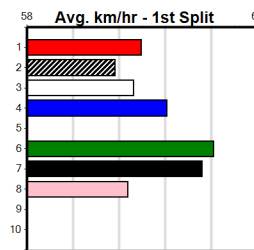

Bendigo

6

8:37PM

(VIC time)

BENDIGO TO SANDOWN HT1 (1-4 WINS)

Distance: 500m, Race Type: Restricted Win Heat, Total Prizemoney: $3,340
1st: $2,230, 2nd: $690, 3rd: $345, 4th: $75

RIVERSDALE MICK (6) continues to improve with each run and he has the speed to cross and lead throughout. ROYAL SLEEPER (2) was far from disgraced in his Vic debut and he is better suited to this journey. HIM TARZAN (1) is showing promise

Watchdog Tips: **6** **2** **1** **7** **Bet:** **Box Trifecta 1,2,6,7 ($10 for 41.67%)**

Form Box	Wgt	Dist	Track	Date	Time	BON	Margin	1st/2nd (Time)	PIR	Checked	Comment	WR	Split 1	S/P	Grade	
1	HIM TARZAN [7] Shows promise, settles on the speed, threat $7.50															
	WF Dog		Nov-22		Sire: HOOKED ON SCOTCH		Dam: MISSY HA HA		Trainer: Patrick Bull (Maryborough)							
	Owner(s): Bulbay (SYN), P Bull, A Bayliss															
	Winning Distances: < 300m (0) 300 - 399m (1) 400 - 499m (0) 500 - 599m (0) 600 - 699m (0) > 700m (0)															
	Winning Weights: 34.2(1)															
	1st	(3)	34.2	390	BAL	R3	24-Oct-24	22.29	22.08	4.00L	SUFFOLK PARK (22.56)	M/11		SW	8.43	$7.70 M
	6th	(4)	34.0	390	BAL	R2	30-Oct-24	22.88	21.83	7.00L	SWEET LOVE (22.41)	S/66			8.86	$6.40 X67
	7th	(6)	35.0	425	BEN	R2	06-Dec-24	25.24	23.79	17.00	SPEEDY EASY (24.05)	M/687		V7	6.72	$30.50 X67
	3rd	(7)	34.5	390	BAL	R11	01-Jan-25	22.56	21.97	4.25L	BLACK SANDY (22.27)	M/43			8.59	$10.50 X67H
	6th	(3)	34.1	390	BAL	R10	08-Jan-25	22.51	21.88	9.00L	NO BAD DEED (21.88)	S/86			8.74	$10.10 X67F
3rd	(4)	34.2	410	HOR	R2	14-Jan-25	23.67	23.00	10.00	PAW SAKAKIBURA (23.00)	M/33			10.54	$6.00 X67H	
3rd	(3)	34.6	410	HOR	R4	21-Jan-25	23.43	22.87	4.00L	MADDY GIBLET (23.17)	M/22			10.34	$9.10 X67F	
4th	(6)	35.2	410	HOR	R2	28-Jan-25	23.90	22.92	8.50L	CRACKERJACK MATT (23.30)	S/65			10.87	$4.40 7	
Last 3 wins NOT included above																
Prize Best $2700.00 FSTD																
Starts 8-1-0-3																
Trk/Dts 0-0-0-0																
APM 2028																
2	ROYAL SLEEPER [5] Great effort in his Vic debut, main danger $2.80															
	BD Dog		Jun-22		Sire: HANDSOME PRINCE		Dam: PAY CALL		Trainer: Kayla Cottrell (Pearcedale)							
	Owner(s): T Murphy															
	Winning Distances: < 300m (0) 300 - 399m (0) 400 - 499m (0) 500 - 599m (3) 600 - 699m (0) > 700m (0)															
	Winning Weights: 31.3(1) 31.6(1) 31.8(1)															
	1st	(3)	31.3	515	GOS	R1	09-Jul-24	29.48	29.41	11.00	TARAWI MALIBU (30.22)	2111	2111		4.58	$1.18 M
	4th	(1)	31.6	520	RIC	R5	19-Jul-24	30.06	29.54	2.00L	NANGAR SPICE (29.92)	5344	5344		4.41	$1.55 5
	7th	(2)	31.3	515	GOS	R7	23-Jul-24	30.46	29.12	19.00	POWER AND GLORY (29.12)	88	88		4.85	$9.50 5H
	1st	(8)	31.8	520	RIC	R2	09-Aug-24	29.97	29.60	2.25L	ZIPPING DENCH (30.13)	2232	2232		4.46	$1.90 XM5
	1st	(2)	31.6	520	RIC	R3	16-Aug-24	30.29	30.14	0.05L	MY BAROQUE LOVE (30.29)	6655	6655		4.65	$1.33 5
6th	(4)	31.6	622	RIC	R5	23-Aug-24	38.24	35.81	32.00	KNIGHTED STORM (36.00)	456	456		10.36	$1.70 XM5	
3rd	(6)	32.3	460	WGL	R4	21-Jan-25	25.99	25.31	1.00L	HARVINGTON (25.94)	S/665			6.84	$2.40 RWH	
Last 3 wins NOT included above																
Prize Best $5500.00 FSH																
Starts 7-3-0-1																
Trk/Dts 0-0-0-0																
APM 2130																
3	RIPPING IT UP [6] Improving type but this is harder, prefer others $21.00															
	BK Dog		Jan-23		Sire: FERAL FRANKY		Dam: SANDY'S REVENGE		Trainer: Scott Stefanos (Longwood)							
	Owner(s): S Stefanos															
	Winning Distances: < 300m (0) 300 - 399m (0) 400 - 499m (1) 500 - 599m (1) 600 - 699m (0) > 700m (0)															
	Winning Weights: 29.6(1) 29.8(1)															
	4th	(8)	29.8	460	WGL	R3	03-Dec-24	26.87	25.95	6.50L	NOT OUR FAULT (26.42)	M/666		V28	6.82	$2.20 M
	2nd	(6)	29.6	450	SHP	R5	09-Jan-25	26.26	25.57	0.50L	UTAH ICON (26.23)	M/667			7.06	$2.60 M
	1st	(3)	29.6	425	BEN	R1	15-Jan-25	24.62	24.09	1.75L	AMRON BUSTER (24.73)	M/542			6.77	$2.70 M
	1st	(8)	29.8	500	BEN	R7	22-Jan-25	28.60	28.41	3.75L	MCIVOR MORGAN (28.86)	M/111		SW	6.69	$4.70 RW
	Last 3 wins NOT included above															
Prize Best $2545.00																
Starts 28.60(8)-22/1/25																
Trk/Dts 4-2-1-0																
APM 1-1-0-0 2530																
4	WHATEVER JUNIOR [6] Rises in class, needs to lead, tough ask $16.00															
	BK Dog		Feb-23		Sire: ASTON RUPEE		Dam: WHATEVER I WANT		Trainer: Adam Hellenen (Blind Bight)