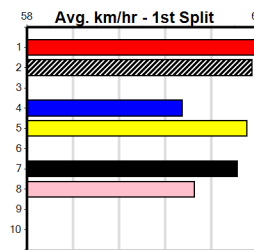

MADE SOLUTIONS ELECTRICAL AND DATA

Distance: 425m, Race Type: Free For All, Total Prizemoney: $3,360
1st: $2,250, 2nd: $690, 3rd: $345, 4th: $75

RIENDO (1) and TATTOOED (8) are both armed with scorching early speed and they should match motors for a long way with the pink proving too strong in the run home. TENSION HEAD (7) is racing in career best form.

Watchdog Tips: **8** **1** **7** **5** **Bet:** Trifecta 1,8/1,8/5,7 ($10 - 250%)

Form Box	Wgt	Dist	Track	Date	Time	BON	Margin	1st/2nd (Time)	PIR	Checked	Comment	WR	Split 1	S/P	Grade			
1	RIENDO [2] Airborne at present, settles on the pace, danger $2.20																	
	WBK Bitch			Jan-22			Sire: ORSON ALLEN			Dam: OUR MAGIC TURBO			Trainer: Thomas Wark (Rushworth)					
	Owner(s): SPIKEY (SYN), T Wark, S Evans																	
	Winning Distances: < 300m (0) 300 - 399m (12) 400 - 499m (8) 500 - 599m (2) 600 - 699m (0) > 700m (0)																	
	Winning Weights: 21.6(2) 21.7(2) 21.8(3) 21.9(4) 22.0(2) 22.1(2) 22.2(2) 22.3(2) 22.4(2) 22.6(1)																	
	1st	(8)	22.4	390	SHP	R10	18-Nov-24	21.93	21.87	4.25L	UNCLE ROSCO (22.21)	M/11	.	SW	.	8.21	$1.10	FFA
	2nd	(4)	21.9	525	MEA	R4	29-Nov-24	30.38	29.55	2.00L	DISHEVELED (30.24)	Q/1111	.	.	.	4.92	$7.60	X45
	2nd	(2)	22.1	390	SHP	R11	09-Dec-24	21.97	21.77	3.00L	IMANI (21.77)	Q/12	.	.	.	8.19	$1.30	FFA
	4th	(1)	22.0	450	BAL	R8	18-Dec-24	25.50	25.10	6.00L	JOEY THE JET (25.10)	Q/112	.	.	.	6.38	$8.70	X45
	1st	(4)	22.2	390	SHP	R3	30-Dec-24	21.89	21.71	4.00L	LET'S WIN OLLIE (22.16)	Q/11	.	.	.	8.45	$1.20	FFA
1st	(6)	22.1	425	BEN	R4	03-Jan-25	23.56	23.56	3.5L	TALCOTT BALE (23.80)	M/111	.	.	.	6.41	$1.60	X34	
2nd	(1)	22.1	425	BEN	R7	10-Jan-25	23.73	23.58	2.25L	DESCRIPTION (23.58)	M/112	.	.	.	6.30	$1.40	FFA	
3rd	(4)	22.0	525	MEP	R5	15-Jan-25	30.29	29.93	2.25L	PAW WHITLEY (30.14)	Q/1111	.	.	.	4.98	$4.20	5H	
Last 3 wins NOT included above																		
1st	(3)	21.8	400	GEL	R11	11-Oct-24	22.58	22.58	0.50L	COMBO COL (22.61)	Q/11	.	.	.	8.21	$2.30	X45	
1st	(3)	21.9	390	SHP	R11	28-Oct-24	21.85	21.85	9.00L	ARTEMIS ONE (22.47)	M/11	.	.	.	8.25	$1.20	X34	
1st	(2)	21.8	450	SHP	R6	01-Nov-24	25.11	25.11	2.25L	GO GO EVIE (25.25)	Q/111	.	.	.	6.41	$2.60	X45	
2	CRUSOE RICO [4] Great record here but this is harder, next time $26.00																	
	RBD Dog			Feb-22			Sire: HARD STYLE RICO			Dam: CRACKED SODA			Trainer: Jeffrey Abela (Echuca)					
	Owner(s): K Abela																	
	Winning Distances: < 300m (0) 300 - 399m (1) 400 - 499m (8) 500 - 599m (1) 600 - 699m (0) > 700m (0)																	
	Winning Weights: 32.8(1) 33.0(2) 33.6(2) 33.8(1) 34.2(2) 34.3(1) 34.5(1)																	
	5th	(3)	33.7	500	BEN	R8	06-Dec-24	28.81	28.10	1.75L	BLACK THUMB (28.70)	Q/222	.	.	.	6.58	$6.00	5
	7th	(6)	34.0	425	BEN	R9	13-Dec-24	24.20	23.66	8.00L	TOMMY TEQUILA (23.66)	M/767	.	.	.	6.64	$101.50	X34
	2nd	(4)	34.2	500	BEN	R6	20-Dec-24	28.44	27.90	3.00L	DOLLAR SIGNS (28.23)	M/112	.	.	.	6.52	$8.80	5
	3rd	(8)	34.0	500	BEN	R6	27-Dec-24	28.56	27.87	10.00L	LETIZIA (27.87)	M/222	.	.	.	6.57	$39.30	X45
	5th	(6)	33.5	500	BEN	R7	03-Jan-25	28.50	27.90	3.5L	MCIVOR JEWELS (28.26)	M/111	.	.	.	6.47	$3.80	5
2nd	(5)	33.4	400	GEL	R11	07-Jan-25	22.66	22.62	0.75L	DEROGATIVE (22.62)	M/11	.	.	.	8.33	$9.40	X45	
5th	(5)	33.5	390	SHP	R4	11-Jan-25	22.49	22.09	3.5L	RAPIDFIRE LAYLA (22.26)	M/44	.	.	.	8.63	$4.70	5	
1st	(3)	34.3	390	SHP	R12	27-Jan-25	22.33	22.23	2.50L	BOROUGH BOUND (22.49)	Q/11	.	.	.	8.49	$1.90	5	
Last 3 wins NOT included above																		
1st	(1)	34.2	425	BEN	R12	25-Sep-24	24.05	24.05	3.25L	CALL ME JOHN (24.28)	Q/111	.	SW	.	6.54	$1.50	5	
1st	(3)	34.2	425	BEN	R12	05-Oct-24	24.31	23.52	0.10L	SPICY ASSASSIN (24.32)	M/222	.	.	.	6.58	$24.10	X45	
1st	(2)	34.5	425	BEN	R11	11-Oct-24	24.06	23.69	1.25L	CELTIC BOUY (24.14)	M/111	.	.	.	6.54	$5.80	X45	
3	*** VACANT BOX ***																	
							Sire: Dam:						Trainer:					
	Owner(s):																	
	Winning Distances: < 300m (0) 300 - 399m (0) 400 - 499m (0) 500 - 599m (0) 600 - 699m (0) > 700m (0)																	
	Winning Weights:																	
	Box History																	
	Prize Best Starts Trk/Dts APM																	
	4	STELLA ROSE [4] *** SCRATCHED *** $51.00																
		BD Bitch			Mar-22			Sire: ASTON DEE BEE			Dam: WHITE AMBUSH			Trainer: Jane Hooke (Wellsford)				
		Owner(s): C Hooke