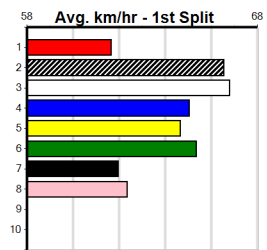

Bendigo

7

8:59PM

(VIC time)

BENDIGO TO SANDOWN HT2 (1-4 WINS)

Distance: 500m, Race Type: Restricted Win Heat, Total Prizemoney: $3,340
1st: $2,230, 2nd: $690, 3rd: $345, 4th: $75

MICHIGAN GIRL (4) has turned in some big performances of late and she just needs a clear crack mid race. NANCY DEVERE (3) was never headed here last week and she will give a great sight once again. ASTON REEVES (8) will be strong in the run home

Watchdog Tips: **4** **3** **8** **7** **Bet:** Box Quinella 3,4,8 ($10 for 333.33%)

1

LUNA'S GIRL [6] **Still learning, rises in class, prefer others** **$12.00**

BK Bitch **Sep-22** **Sire: FERAL FRANKY** **Dam: LADY PANDORA** **Trainer: Michael Crowe (Pentland Hills)**

Owner(s): M Crowe
Winning Distances: < 300m (0) 300 - 399m (0) 400 - 499m (2) 500 - 599m (0) 600 - 699m (0) > 700m (0)
Winning Weights: 30.1(1) 32.2(1)

Run	Dist	Wgt	Track	Date	Time	BOB	Margin	1st/2nd (Time)	PIR	Checked	Comment	WR	Split 1	S/P	Grade
3rd (2)	30.1	450	BAL	R2	24-Jul-24	25.83	25.21	5.50L ASTON BAMFORD (25.46)	M/444	.	.	.	6.90	$5.20	M
1st (1)	30.1	450	BAL	R1	28-Jul-24	25.98	25.57	3.25L ASTON TYPHOON (26.21)	M/122	.	.	.	6.71	$1.40	T3-M
7th (2)	31.0	450	BAL	R5	11-Sep-24	26.67	25.18	17.00 PAW WINCEY (25.54)	S/777	.	.	.	6.85	$20.10	RW
8th (6)	31.9	460	GEL	R7	31-Dec-24	27.63	25.89	25.00 GRACE'S ENTITY (25.89)	S/888	.	VO	.	6.98	$27.30	X67
5th (4)	31.8	450	BAL	R5	06-Jan-25	26.40	25.77	2.00L MINH BRONCO (26.27)	M/343	.	.	.	6.92	$7.40	T3-RW
6th (2)	32.5	450	BAL	R9	13-Jan-25	25.94	25.23	11.00 JAZZEY HOPE (25.23)	M/566	.	.	.	6.74	$12.40	T3-7
1st (6)	32.2	450	BAL	R6	18-Jan-25	25.59	25.46	1.75L SQUEEGEE'S RIDE (25.69)	M/311	.	.	.	6.74	$5.60	T3-7
4th (1)	32.2	500	BEN	R8	24-Jan-25	28.96	28.11	12.00 NANCY DEVERE (28.16)	M/555	.	.	.	6.79	$26.60	RW

Last 3 wins NOT included above

Bx	1st	2nd	3rd	4th	5th	6th	7th	8th
1	1							
2			1				1	1
3								
4						1		
5								
6	1	1			1			1
7								
8								

Prize Best	$2855.00
Starts	28.96(1)-24/1/25
Trk/Dts	10-2-1-1
APM	1-0-0-0
	1431

2

REAR VISION [5] **No luck of late, has the talent, place claims** **$10.00**

BD Dog **Jan-22** **Sire: TOMMY SHELBY** **Dam: KATEY PENNY** **Trainer: Scott Stefanos (Longwood)**

Owner(s): Vic Pub Punters (SYN), J Hippisley, A Coonerty, G Gregg
Winning Distances: < 300m (0) 300 - 399m (1) 400 - 499m (0) 500 - 599m (3) 600 - 699m (0) > 700m (0)
Winning Weights: 35.0(1) 35.2(1) 35.5(1) 36.3(1)

Run	Dist	Wgt	Track	Date	Time	BOB	Margin	1st/2nd (Time)	PIR	Checked	Comment	WR	Split 1	S/P	Grade
8th (6)	35.4	525	MEP	R6	20-Nov-24	30.78	30.03	7.00L CAPTAIN ALICE (30.32)	M/6777	.	.	.	5.23	$61.90	5H
6th (8)	35.9	525	MEP	R7	27-Nov-24	30.93	30.02	8.50L CASH NOW (30.36)	M/3555	.	.	.	5.23	$3.50	5
5th (6)	35.9	500	BEN	R9	06-Dec-24	29.15	28.10	3.25L MCIVOR OLLY (28.94)	M/675	.	.	.	6.79	$5.00	RW
2nd (3)	35.9	500	BEN	R8	11-Dec-24	28.66	28.48	2.75L COOPER SUMMER (28.48)	M/222	.	.	.	6.59	$6.10	T3-5
1st (7)	36.3	500	BEN	R8	18-Dec-24	28.15	28.15	2.50L BOLD BERT (28.32)	Q/111	.	SW	.	6.51	$6.00	T3-5
7th (3)	36.1	500	BEN	R6	27-Dec-24	29.02	27.87	17.00 LETIZIA (27.87)	M/577	.	.	.	6.75	$13.60	X45
F (7)	36.2	600	MEP	R7	08-Jan-25	0.00	34.44	. BUN QUAKE (34.44)	M/6	.	VO	.	9.36	$35.70	RWH
T (7)	35.9	600	MEA	R5	25-Jan-25	0.00	34.56	. PIXIE TRIXIE (35.00)	M/7777	.	VO	.	10.26	$11.90	5

Last 3 wins NOT included above

Bx	1st	2nd	3rd	4th	5th	6th	7th	8th
1								
2	2	1						
3		1			1			1
4	1							
5					1			
6					1	1		3
7	1						1	1
8						3		1

Prize Best	$6410.00
Starts	28.15(7)-18/12/24
Trk/Dts	21-4-2-0
APM	5-2-1-0
	3740