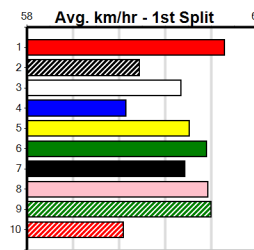

HIP POCKET BENDIGO

Distance: 425m, Race Type: Grade 5, Total Prizemoney: $2,925
1st: $1,950, 2nd: $600, 3rd: $300, 4th: $75

NO BAD DEED (4) carved out a slashing 21.88 when scoring at Ballarat and he appears to be a nice prospect. ATOMIC SECRET (3) led for a long way here two runs back and he will give a sight again. KALUNA CHAOS (2) may be value

Watchdog Tips: 4 3 2 8 **Bet:** Win 4

1

ZESTY BOY [5] **$10.00**

F Dog Dec-22 Sire: FERAL FRANKY Dam: SEVILLA Trainer: Jason Formosa (Heathcote)

Owner(s): SCOTLAND (SYN), D Ireland, A Scott

Winning Distances: < 300m (0) 300 - 399m (6) 400 - 499m (1) 500 - 599m (0) 600 - 699m (0) > 700m (0)

Winning Weights: 29.5(2) 29.8(1) 30.3(1) 30.5(1) 30.6(1) 30.8(1)

Box	1st	2nd	3rd	4th	5th	6th	7th	8th
1								
2								
3								
4								
5								
6								
7								
8								

Prize Best Starts Trk/Dts APM: $11772.50, 24.25(4)-24/1/25, 21-7-1-2, 2-0-0-0, 8938

2

KALUNA CHAOS (SA)[5] **$8.00**

BK Dog Sep-21 Sire: SENNACHIE Dam: ELITE CHAOS Trainer: Donna Pace (Scarsdale)

Owner(s): D Pace

Winning Distances: < 300m (0) 300 - 399m (5) 400 - 499m (3) 500 - 599m (4) 600 - 699m (0) > 700m (0)

Winning Weights: 34.0(1) 34.2(1) 34.6(2) 34.8(2) 34.9(1) 35.1(2) 35.2(3)

Box	1st	2nd	3rd	4th	5th	6th	7th	8th
1								
2								
3								
4								
5								
6								
7								
8								

Prize Best Starts Trk/Dts APM: $19105.00, 24.11(8)-25/1/25, 50-12-10-6, 1-0-1-0, 5440

3

ATOMIC SECRET [5] **$4.60**

BK Dog Sep-22 Sire: AUSSIE SECRET Dam: DYNA SARAH Trainer: Michael Bewley (Pentland Hills)

Owner(s): L Bean

Winning Distances: < 300m (0) 300 - 399m (3) 400 - 499m (0) 500 - 599m (0) 600 - 699m (0) > 700m (0)

Winning Weights: 30.6(1) 31.1(1) 32.0(1)

Box	1st	2nd	3rd	4th	5th	6th	7th	8th
1								
2								
3								
4								
5								
6								
7								
8								

Prize Best Starts Trk/Dts APM: $6360.00, 24.01(1)-17/1/25, 15-3-3-1, 1-0-1-0, 3528

4

NO BAD DEED [5] **$2.40**

F Dog Nov-22 Sire: FERAL FRANKY Dam: NO GOOD DEED Trainer: Wendy Saathoff (Toolern Vale)

Owner(s): PAYDHOFF (SYN), W Saathoff, S Payne

Winning Distances: < 300m (0) 300 - 399m (3) 400 - 499m (0) 500 - 599m (0) 600 - 699m (0) > 700m (0)

Winning Weights: 31.5(1) 32.0(1) 32.2(1)

Box	1st	2nd	3rd	4th	5th	6th	7th	8th
1								
2								
3								
4								
5								
6								
7								
8								

Prize Best Starts Trk/Dts APM: $8375.00, 24.40(6)-15/11/24, 11-3-2-1, 1-0-0-0, 5731

5

ASTON WARRIOR [5] **$10.00**

BK Dog Mar-22 Sire: FERNANDO BALE Dam: ASTON DINNIGAN Trainer: Bruno Panetta (Melton West)

Owner(s): R Borda

Winning Distances: < 300m (0) 300 - 399m (5) 400 - 499m (0) 500 - 599m (0) 600 - 699m (0) > 700m (0)

Winning Weights: 29.1(1) 29.5(1) 29.7(2) 30.0(1)

Box	1st	2nd	3rd	4th	5th	6th	7th	8th
1								
2								
3								
4								
5								
6								
7								
8								

Prize Best Starts Trk/Dts APM: $8040.00, 24.24(1)-13/12/24, 30-5-4-6, 7-0-2-2, 4644