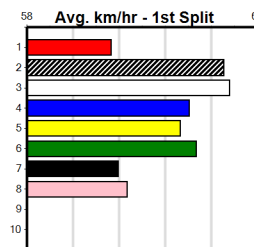

BENDIGO TO SANDOWN HT2 (1-4 WINS)

Distance: 500m, Race Type: Restricted Win Heat, Total Prizemoney: $3,340
1st: $2,230, 2nd: $690, 3rd: $345, 4th: $75

MICHIGAN GIRL (4) has turned in some big performances of late and she just needs a clear crack mid race. NANCY DEVERE (3) was never headed here last week and she will give a great sight once again. ASTON REEVES (8) will be strong in the run home

Watchdog Tips: 4 3 8 7 Bet: Box Quinella 3,4,8 ($10 for 333.33%)

LUNA'S GIRL [6] Still learning, rises in class, prefer others $12.00
BK Bitch Sep-22 Sire: FERAL FRANKY Dam: LADY PANDORA
Owner(s): M Crowe
Winning Distances: < 300m (0) 300 - 399m (0) 400 - 499m (2) 500 - 599m (0) 600 - 699m (0) > 700m (0)
Trainer: Michael Crowe (Pentland Hills)

REAR VISION [5] No luck of late, has the talent, place claims $10.00
BD Dog Jan-22 Sire: TOMMY SHELBY Dam: KATEY PENNY
Owner(s): Vic Pub Punters (SYN), J Hippiisley, A Coonerty, G Gregg
Trainer: Scott Stefanos (Longwood)

NANCY DEVERE [4] Dominant last week, can lead them up, danger $2.40
F Bitch Mar-23 Sire: FERNANDO BALE Dam: PHEME
Owner(s): BEV AND DANIEL (SYN), B Pell, D Pell
Trainer: Beverley Pell (Toolleen)

MICHIGAN GIRL [5] Powerful type, can find the rail early, yes $3.20
WBK Bitch Apr-22 Sire: FERNANDO BALE Dam: MY AMERICAN GIRL
Owner(s): SPARKLE AND FADE (SYN), J Paraskevas, A Paraskevas
Trainer: Andrew Paraskevas (Pearcedale)

HOT SPOT [7] Placed in all four runs here, place hope again $16.00
BK Bitch Jun-22 Sire: FERAL FRANKY Dam: DREAMING
Owner(s): Gisborne Grumps (SYN), J Grant, J Prater, P Brun
Trainer: Katrina Evans (Kyneton)

1

2

3

4

5