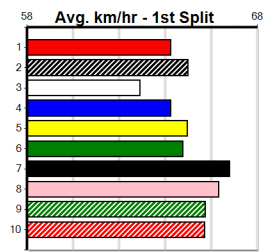

Bendigo
12
10:48PM
(VIC time)

SPORTSBET NOBODY DOES IT EASIER

Distance: 425m, Race Type: Grade 5, Total Prizemoney: $2,925
1st: $1,950, 2nd: $600, 3rd: $300, 4th: $75

EXTRADITED (7) has been simply stunning in his past two here and he will be carving out time again. SPENCER (8) regained some confidence last time and he will get a nice cart across early on.
HARRY ZOOM (1) is racing with confidence

Watchdog Tips: **7** **8** **1** **2** **Bet:** **Win 7**

1

HARRY ZOOM [5] **Racing with confidence, early speed, threat** **$4.60**
RBD Dog Jan-22 Sire: AUSSIE INFRARED Dam: PERFECT PIPER Trainer: Desmond Dooley (Harcourt)
Owner(s): D Dooley
Winning Distances: < 300m (0) 300 - 399m (3) 400 - 499m (3) 500 - 599m (0) 600 - 699m (0) > 700m (0)
Winning Weights: 32.1(1) 32.2(1) 32.5(3) 32.7(1)

3rd	4th	1st	3rd	6th	1st	1st	2nd	3rd	4th	5th	6th	7th	8th
(7) 33.0	(7) 32.5	(3) 32.5	(2) 32.5	(8) 33.0	(5) 32.7	(8) 32.5	(2) 32.7	(2) 32.7	(1) 32.1	(3) 32.5	(5) 32.7	(8) 32.5	(2) 32.7

Box History

Bx	1st	2nd	3rd	4th	5th	6th	7th	8th
1	1							
2		1	1		2			
3	2	1						
4			1					
5	2	1	1			1		
6					1	1	1	
7			2	1				1
8	2	1	1	1		1		

Prize Best Starts Trk/Dts APM: $11432.50, 24.18(5)-21/6/24, 27-6-5-6, 13-2-1-2, 4878

2

SUNNY BOY [5] **Shows promise, toughest test, still respect** **$12.00**
F Dog Feb-23 Sire: KOBLENZ Dam: KHLO MONEY Trainer: Greg Shand (Bacchus Marsh)
Owner(s): TIN MEN RACING (SYN), N Cartledge, G Shand
Winning Distances: < 300m (0) 300 - 399m (2) 400 - 499m (1) 500 - 599m (0) 600 - 699m (0) > 700m (0)
Winning Weights: 34.3(1) 34.5(1) 34.6(1)

1st	8th	1st	1st	1st
(3) 34.5	(6) 34.3	(8) 34.7	(5) 34.6	(5) 34.6

Box History

Bx	1st	2nd	3rd	4th	5th	6th	7th	8th
1								
2								
3	1							
4								
5	1							
6								1
7								
8	1							

Prize Best Starts Trk/Dts APM: $5580.00, FSH, 4-3-0-0, 0-0-0-0, 5244

3

ROTTEN RONNIE [5] **Classy type returning to Vic, place claims** **$10.00**
BK Dog Apr-21 Sire: BERNARDO Dam: SUNSET SENORITA Trainer: Debbie Bewley (Pentland Hills)
Owner(s): L Bean
Winning Distances: < 300m (0) 300 - 399m (0) 400 - 499m (4) 500 - 599m (5) 600 - 699m (0) > 700m (0)
Winning Weights: 31.3(1) 31.4(2) 31.5(1) 31.6(1) 31.7(2) 31.8(1) 32.1(1)

3rd	1st	6th	3rd	1st	2nd	4th	2nd	1st	2nd	1st	2nd
(1) 31.5	(6) 31.5	(8) 31.3	(7) 31.5	(3) 31.4	(4) 31.5	(1) 31.8	(6) 31.7	(7) 31.7	(4) 32.1	(4) 31.8	(5) 32.1

Box History

Bx	1st	2nd	3rd	4th	5th	6th	7th	8th
1	2	1	3	1				
2	1	1	1		2			1
3	1	1	1	2				
4	2	1	1	1	1			
5					1	2		
6	2	1				1	1	
7	1	1	3				1	
8						2		

Prize Best Starts Trk/Dts APM: $36480.00, 23.91(2)-7/5/23, 38-9-5-7, 2-1-0-0, 3222

4

SHIMA STRIPE [5] ***** SCRATCHED ***** **$9.00**
BK Dog Nov-21 Sire: SHIMA SHINE Dam: SWIFT CURRENT Trainer: Billy Galea (Rockbank)
Owner(s): C Fahey
Winning Distances: < 300m (0) 300 - 399m (5) 400 - 499m (9) 500 - 599m (0) 600 - 699m (0) > 700m (0)
Winning Weights: 29.4(3) 29.5(1) 29.8(2) 29.9(2) 30.1(2) 30.5(3) 30.8(1)

Box History

Bx	1st	2nd	3rd	4th	5th	6th	7th	8th
1	2	4	5	1				
2	2		2		2			
3	1		1	3		1	1	
4	2	2	1	1	3			
5	1	3			1			
6		1	2		2		2	1
7	4	1			1	1		
8	2	1	3	2		2		1

Prize Best Starts Trk/Dts APM: $52360.63, FSH, 67-14-12-14, 0-0-0-0, 10193