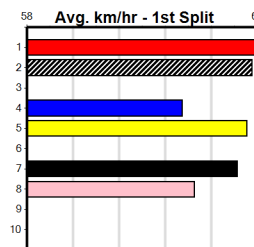

MADE SOLUTIONS ELECTRICAL AND DATA

Distance: 425m, Race Type: Free For All, Total Prizemoney: $3,360
1st: $2,250, 2nd: $690, 3rd: $345, 4th: $75

RIENDO (1) and TATTOOED (8) are both armed with scorching early speed and they should match motors for a long way with the pink proving too strong in the run home. TENSION HEAD (7) is racing in career best form.

Watchdog Tips: **8** **1** **7** **5** **Bet:** Trifecta 1,8/1,8/5,7 ($10 - 250%)

1

RIENDO [2] **Airborne at present, settles on the pace, danger** **$2.20**

WBK Bitch Jan-22 Sire: ORSON ALLEN Dam: OUR MAGIC TURBO Trainer: Thomas Wark (Rushworth)

Owner(s): SPIKEY (SYN), T Wark, S Evans
Winning Distances: < 300m (0) 300 - 399m (12) 400 - 499m (8) 500 - 599m (2) 600 - 699m (0) > 700m (0)

Winning Weights: 21.6(2) 21.7(2) 21.8(3) 21.9(4) 22.0(2) 22.1(2) 22.2(2) 22.3(2) 22.4(2) 22.6(1)

1st	2nd	3rd	4th	5th	6th	7th	8th							
8	22.4	390	SHP	R10	18-Nov-24	21.93	21.87	4.25L UNCLE ROSCO (22.21)	M/11	. . .	SW .	8.21	$1.10	FFA
2nd	4	21.9	525	MEA	R4	29-Nov-24	30.38	29.55	2.00L DISHEVELED (30.24)	Q/1111	. . .	4.92	$7.60	X45
2nd	2	22.1	390	SHP	R11	09-Dec-24	21.97	21.77	3.00L IMANI (21.77)	Q/12	. . .	8.19	$1.30	FFA
4th	1	22.0	450	BAL	R8	18-Dec-24	25.50	25.10	6.00L JOEY THE JET (25.10)	Q/112	. . .	6.38	$8.70	X45
1st	4	22.2	390	SHP	R3	30-Dec-24	21.89	21.71	4.00L LET'S WIN OLLIE (22.16)	Q/11	. . .	8.45	$1.20	FFA
1st	6	22.1	425	BEN	R4	03-Jan-25	23.56	23.56	3.5L TALCOTT BALE (23.80)	M/111	. . .	6.41	$1.60	X34
2nd	1	22.1	425	BEN	R7	10-Jan-25	23.73	23.58	2.25L DESCRIPTION (23.58)	M/112	. . .	6.30	$1.40	FFA
3rd	4	22.0	525	MEP	R5	15-Jan-25	30.29	29.93	2.25L PAW WHITLEY (30.14)	Q/1111	. . .	4.98	$4.20	5H

Last 3 wins NOT included above

1st	2nd	3rd	4th	5th	6th	7th	8th							
1st	3	21.8	400	GEL	R11	11-Oct-24	22.58	22.58	0.50L COMBO COL (22.61)	Q/11	. . .	8.21	$2.30	X45
1st	3	21.9	390	SHP	R11	28-Oct-24	21.85	21.85	9.00L ARTEMIS ONE (22.47)	M/11	. . .	8.25	$1.20	X34
1st	2	21.8	450	SHP	R6	01-Nov-24	25.11	25.11	2.25L GO GO EVIE (25.25)	Q/111	. . .	6.41	$2.60	X45

Box History

Bx	1st	2nd	3rd	4th	5th	6th	7th	8th
1	1	2	1	1	1			
2	2	3		1	1			
3	4	2	1	2				
4	4	1	2				1	
5	2	1				2		1
6	2	1			1	1		
7	4	1						
8	3							

Prize Best Starts Trk/Dts APM $84220.00 23.56(6)-3/1/25 49-22-11-4 8-3-3-1 21104