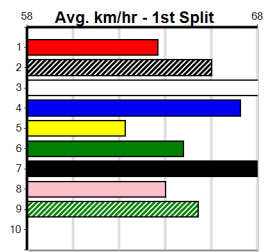

BENDIGO ADVERTISER

Distance: 425m, Race Type: Mixed 6/7, Total Prizemoney: $2,925
1st: $1,950, 2nd: $600, 3rd: $300, 4th: $75

COOLABAH STATION (3) has a couple of sizzling Geelong wins to his credit and he will be carving out time on the arm. ACQUISITION (7) is an exciting prospect and he should go stride for stride with the three. SHAKE THE DUST (4) has claims

Watchdog Tips: **3** **7** **4** **5** **Bet:** **Win 3**

1

POPPY RICK [6] **Runs into a couple of handy ones, outclassed** **$16.00**
BK Dog Aug-22 Sire: FERAL FRANKY Dam: STEPPING Trainer: Richard Boehm (Dunolly)
Owner(s): R Boehm
Winning Distances: < 300m (0) 300 - 399m (1) 400 - 499m (1) 500 - 599m (0) 600 - 699m (0) > 700m (0)
Winning Weights: 32.2(1) 32.3(1)
4th (7) 32.2 410 HOR R4 03-Dec-24 24.64 23.06 19.00 SOMETHING GOOD (23.36) M/45 . . . 10.64 $9.30 6G
3rd (5) 32.4 410 HOR R3 10-Dec-24 23.93 23.06 9.50L NOVA OWEN (23.29) M/43 . . . 10.59 $83.90 X67
3rd (6) 32.2 425 BEN R10 18-Dec-24 24.48 24.15 2.50L GRANNIE MAY (24.32) M/322 . . . 6.78 $11.50 T3-6
4th (1) 32.3 390 BAL R14 24-Dec-24 22.69 22.09 3.5L MINH JACK (22.44) M/33 . . . 8.54 $1.80 T3-6
5th (2) 32.4 410 HOR R3 27-Dec-24 24.26 23.28 10.00 LEONESSA (23.58) M/44 . . SW . 10.72 $21.40 6G
4th (8) 32.9 390 BAL R2 06-Jan-25 23.30 22.43 11.00 CRAIG KEEPING (22.56) S/44 . . . 8.70 $3.70 T3-6
3rd (1) 32.4 425 BEN R10 15-Jan-25 24.83 24.09 6.00L BOROUGH BOUND (24.42) M/223 . . . 6.82 $4.30 6G
3rd (3) 32.6 410 HOR R3 28-Jan-25 23.83 22.92 4.25L PAW QUANDA (23.55) M/33 . . . 10.42 $20.80 X67
Last 3 wins NOT included above
1st (4) 32.3 390 BAL R1 21-Oct-24 22.39 22.03 5.00L GOES UNPUNISHED (22.73) Q/11 . . SW . 8.56 $5.50 T3-M
1st (1) 32.2 425 BEN R9 27-Nov-24 24.33 24.03 0.50L GREEDY RICH (24.37) M/111 . . . 6.61 $4.60 T3-7

Box History

Bx	1st	2nd	3rd	4th	5th	6th	7th	8th
1	1	2	1	1	1			
2								
3			1		1			1
4	1							
5				1				
6			1			1		
7		1		1				1
8				2	1			

Prize Best Starts	$3965.00
Trk/Dts	24.33(1)-27/11/24
APM	19-2-3-4 4-1-0-2 2664

2

FINANCIAL NEWS [6] **Placed in two of three here but needs it easier** **$18.00**
BD Dog May-22 Sire: FERNANDO BALE Dam: FRONT PAGE NEWS Trainer: Natasha Fullerton (Long Gully)
Owner(s): F Cremona
Winning Distances: < 300m (0) 300 - 399m (1) 400 - 499m (1) 500 - 599m (0) 600 - 699m (0) > 700m (0)
Winning Weights: 31.4(1) 32.4(1)
4th (1) 31.8 390 BAL R12 24-Oct-24 22.60 22.08 5.00L LITTLE DARL (22.26) M/23 . . . 8.49 $8.20 7
2nd (1) 31.5 400 GEL R3 22-Nov-24 22.72 22.27 2.25L CUSTARD ART (22.57) M/22 . . . 8.43 $22.60 X67
3rd (6) 31.6 300 HVL R2 01-Dec-24 16.85 16.23 2.25L SHOCK AND AWE (16.71) M/2 . . . 3.95 $4.50 X67H
2nd (2) 31.8 390 SHP R10 09-Dec-24 22.47 21.77 0.25L GOT A MESSAGE (22.45) Q/12 . . . 8.37 $4.70 X67
4th (2) 31.8 425 BEN R2 13-Dec-24 24.35 23.66 6.00L SNOWBALL ONE (23.95) M/233 . . . 6.54 $16.90 X67
1st (1) 31.4 400 WGL R10 02-Jan-25 22.64 22.43 4.00L CATCH THE OUTLAW (22.91) Q/11 . . . 8.33 $2.20 SH
7th (7) 31.4 400 WGL R9 10-Jan-25 23.10 22.52 8.00L TENSION HEAD (22.54) M/55 . . . 8.60 $22.90 SF
2nd (8) 31.9 425 BEN R2 24-Jan-25 24.43 23.70 0.25L ARKSTORM (24.42) M/212 . . . 6.58 $3.30 RW
Last 3 wins NOT included above
1st (4) 32.4 390 SHP R1 27-May-24 22.20 21.84 3.00L SWEET BEGONIA (22.41) Q/11 . . . 8.38 $14.00 M

Box History

Bx	1st	2nd	3rd	4th	5th	6th	7th	8th
1	1	1	1	1	1			
2		1						
3								
4	1							
5		1		1				
6			1					
7							1	1
8		3		1				

Prize Best Starts	$6720.00
Trk/Dts	24.35(2)-13/12/24
APM	16-2-6-1 3-0-2-0 3779