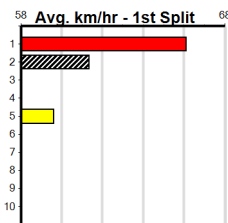

2

7:06PM

(VIC time)

Watchdog Tips:

0 0 0 0

Bet:

Form	Box	Weight	Dist	Track	Date	Time	BON	Margin	1st/2nd (Time)	PIR	Checked	Comment	W/R	Split 1	S/P	Grade

1 SMOKEY NACHO [M]
BK D Apr-23 BERNARDO CHEERY OLA BABY
Trainer: Michael Italia (Pearcedale)
7th (5) 31.5 515 SAP R2 23-Dec-24 31.29 29.71 21.00LON THE LOOSE (29.85) M/3556 . . . 5.23 $16.20 M
4th (7) 31.7 515 SAP R1 30-Dec-24 30.82 29.30 4.00LAFTERSHOCK (30.55) M/4443 . . . 5.17 $13.50 M
2nd (3) 31.5 515 SAP R1 06-Jan-25 30.51 29.37 7.50LWHATEVER JACK (29.99) Q/1222 . . . 5.10 $6.70 M
Owner(s): M Italia

Winning Boxes

1	2	3	4	5	6	7	8
Prize							
Best							
Starts							
Trk/Dst							
APM							

2 MY LITTLE FLOSS [M]
WBD B Jan-22 OUT OF RANGE FURIOUS FLOSS
Trainer: Susan Abela (Clyde)
4th (5) 22.4 460 WGL R1 28-Nov-24 26.74 26.13 4.75LGENERAL SHADOW (26.42) S/777 . . . 6.97 $17.00 T3-M
8th (6) 22.2 595 SAP R3 09-Dec-24 35.87 34.19 24.00LCRUTCHING TOMMY (34.19) M/7888 . . . 9.75 $52.20 RW
5th (6) 22.3 400 WGL R1 19-Dec-24 23.40 22.68 5.50LREIGNING MONARCH (23.05) M/76 . . . 8.83 $35.90 M
3rd (5) 22.5 400 WGL R2 09-Jan-25 23.48 22.59 8.00LSLOW CHEETAH (22.93) S/86 . . . 8.97 $4.20 T3-M
Owner(s): S Abela

Winning Boxes

1	2	3	4	5	6	7	8
Prize							
Best							
Starts							
Trk/Dst							
APM							

3 *** VACANT BOX ***
Trainer:
Owner(s):

Winning Boxes

1	2	3	4	5	6	7	8
Prize							
Best							
Starts							
Trk/Dst							
APM							

4 JUST ONE FLEX [M]
BK D Jun-23 KOBLENZ JUST ONE MOMENT
Trainer: Gregory Mclachlan (Cranbourne East)
Owner(s): Flex for all (SYN), G Mclachlan, H Male, J Male

Winning Boxes

1	2	3	4	5	6	7	8
Prize							
Best							
Starts							
Trk/Dst							
APM							

5 OUTSIDES [M]
RBD D Apr-23 AUSSIE INFRARED FRANK'S GIRL
Trainer: Matthew Lanigan (Rowsley)
6th (8) 29.6 460 GEL R9 09-Dec-24 27.07 25.77 16.00LSTATUE OF TIME (26.02) M/678 . . . SW . 6.93 $9.20 M
4th (7) 29.6 450 BAL R5 13-Dec-24 25.93 25.26 5.50LREIKO DAIQUIRI (25.56) S/644 . . . . 6.86 $11.10 M
6th (3) 29.5 460 GEL R1 24-Dec-24 26.64 26.05 6.00LTEXAS PRESIDENT (26.23) M/866 . . . . 6.93 $10.50 M
2nd (4) 29.1 485 HOR R3 06-Jan-25 28.06 27.25 4.75LNITROUS (27.73) M/112 . . . . 6.73 $3.40 M
Owner(s): Thank frank (SYN), P Mcdowall, G Skene, B Skene, B Hoy

Winning Boxes

1	2	3	4	5	6	7	8
Prize							
Best							
Starts							
Trk/Dst							
APM							

6 *** VACANT BOX ***
Trainer:
Owner(s):

Winning Boxes

1	2	3	4	5	6	7	8
Prize							
Best							
Starts							
Trk/Dst							
APM							

7 WINNING STEPS [M]
BK D May-23 BARCIA BALE SUNTORY ROSE
Trainer: Angela Langton (Anakie)
Owner(s): CHAMPAGNE PTN (SYN), S Smith, A Langton

Winning Boxes

1	2	3	4	5	6	7	8
Prize							
Best							
Starts							
Trk/Dst							
APM							

8 REGENCY BOY [M]
BK D May-23 BARCIA BALE SUNTORY ROSE
Trainer: Angela Langton (Anakie)
Owner(s): CHAMPAGNE PTN (SYN), S Smith, A Langton

Winning Boxes

1	2	3	4	5	6	7	8
Prize							
Best							
Starts							
Trk/Dst							
APM							

9 *** NO RESERVE ***
Trainer:
Owner(s):

Winning Boxes

1	2	3	4	5	6	7	8
Prize							
Best							
Starts							
Trk/Dst							
APM							

10 *** NO RESERVE ***
Trainer:
Owner(s):

Winning Boxes

1	2	3	4	5	6	7	8
Prize							
Best							
Starts							
Trk/Dst							
APM