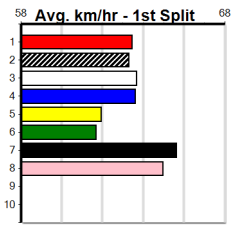

IN VOGUE BUILDERS

11
10:35PM

Distance: 515m, Race Type: Grade 7, Total Prizemoney: $3,340
1st: $2,230, 2nd: $690, 3rd: $345, 4th: $75

Watchdog Tips: 0 0 0 0 Bet:

Table with 15 columns: Form, Box, Weight, Dist, Track, Date, Time, BON, Margin, 1st/2nd (Time), PIR, Checked, Comment, W/R, Split 1, S/P, Grade. Contains race details for 10 races (1-10), including winners, prize money, and winning boxes.