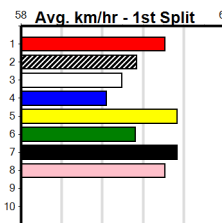

ON TOP ROOFING

Distance: 515m, Race Type: Grade 5, Total Prizemoney: $3,340
1st: $2,230, 2nd: $690, 3rd: $345, 4th: $75

7

9:03PM

(VIC time)

Watchdog Tips: 0 0 0 0 **Bet:** .

Form Box Weight Dist Track Date Time BON Margin 1st/2nd (Time) PIR Checked Comment W/R Split 1 S/P Grade

1 PAW WHISTLER (NSW)[5]
BEBD D Jul-22 AUSSIE INFRARED **DYNA PATTY**
Trainer: Mark Delbridge (Balliang)
8th (2) 32.8 460 GEL R8 06-Dec-24 26.44 25.76 10.00LBRONELLY STRIKER (25.77) M/888 . . . 6.94 $3.90 5
5th (3) 32.9 425 BEN R10 13-Dec-24 24.18 23.66 3.5LPAW TABITHA (23.95) S/556 . . . 6.58 $22.10 X45
1st (3) 33.5 400 WGL R9 31-Dec-24 22.52 22.38 1.75LWINKING WILLIE (22.65) M/22 . . . 8.34 $5.10 5H
6th (6) 33.7 400 WGL R9 07-Jan-25 22.93 22.55 4.50LBEGGIN' (22.63) S/66 . SW . 8.59 $10.10 5F
Owner(s): B Wheeler

Winning Boxes

1	2	3	4	5	6	7	8
2	1	1	2			1	1
Prize	$33,175.00						
Best	29.43						
Starts	38-8-7-2						
Trk/Dst	6-1-1-0						
APM	$16725						

2 IT'S A RUNAWAY [5]
BK D Oct-21 HOUDINI BOY **IT'S A WINK**
Trainer: John Delaroche (Cranbourne North)
6th (5) 34.0 525 MEP R12 18-Dec-24 30.75 29.94 12.00LCHEAP RED WINE (29.94) M/6666 . . . 5.31 $32.10 5H
4th (1) 34.1 525 MEA R3 21-Dec-24 30.84 29.62 13.00LPAW VINCE (29.99) Q/3444 . . . 5.24 $46.10 5
5th (3) 34.8 515 SAN R3 26-Dec-24 30.27 28.94 5.50LTARGET RANGE (29.89) M/6555 . . . 5.27 $10.50 5
7th (7) 34.6 515 SAN R4 02-Jan-25 30.60 29.35 11.00LSHES WIRED (29.84) M/7555 . . . 5.33 $43.30 5
Owner(s): J Delaroche

Winning Boxes

1	2	3	4	5	6	7	8
1		1					3
Prize	$14,277.50						
Best	30.02						
Starts	47-5-4-5						
Trk/Dst	9-0-0-3						
APM	$3317						

3 VIPER [5]
F D Feb-21 KAYDA SHAE **LITTLE BIDDY**
Trainer: Jade Mifsud (Hernes Oak)
5th (7) 33.6 515 SAN R12 12-Dec-24 30.13 29.22 9.00LUPSET SUNSET (29.52) M/3655 . . . 5.20 $32.30 5
4th (4) 33.2 460 WGL R7 24-Dec-24 25.81 25.54 2.00LPACKHAM PRINCE (25.68) M/665 . . . 6.76 $93.10 5
4th (2) 33.2 515 SAP R11 30-Dec-24 29.78 29.30 7.00LASTON GOZO (29.30) M/4444 . . . 5.26 $4.90 X45
3rd (7) 33.5 515 SAP R6 06-Jan-25 29.87 29.37 7.50LXTREME WHEELS (29.37) M/3444 . . . 5.24 $23.10 5
Owner(s): Eye Candy (SYN), C Wilk, K Gorman

Winning Boxes

1	2	3	4	5	6	7	8
1	2	1		2			1
Prize	$28,381.88						
Best	29.75						
Starts	79-7-12-21						
Trk/Dst	4-0-1-1						
APM	$4860						

4 BELFAST SPOT [5]
WBE D Oct-22 TOMMY SHELBY **LIZZIE'S ENTITY**
Trainer: Donna Knight (Talbot)
1st (7) 31.8 425 BEN R9 14-Dec-24 24.10 24.07 3.75LEPISODE FIVE (24.36) M/211 . SW . 6.77 $2.20 6G
4th (8) 32.4 525 MEA R1 28-Dec-24 31.52 30.09 11.00LOVER ACHIEVER (30.76) M/6333 . . . 5.26 $73.30 5
4th (6) 32.5 525 MEP R7 01-Jan-25 30.91 29.85 6.50LRUSSIAN RACCOON (30.49) S/7334 . . . 5.36 $73.10 5
7th (4) 32.3 515 SAP R6 06-Jan-25 30.61 29.37 18.00LXTREME WHEELS (29.37) S/8677 . . . 5.35 $71.30 5
Owner(s): D Knight

Winning Boxes

1	2	3	4	5	6	7	8
		1	1				1
Prize	$6,225.00						
Best	30.61						
Starts	26-3-2-6						
Trk/Dst	2-0-0-0						
APM	$4734