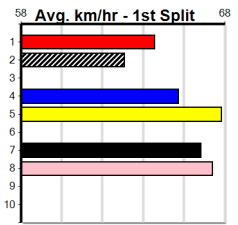

Sandown (SAP)

10
10:14PM
(VIC time)

GRV DISTANCE RACING

Distance: 715m, Race Type: Grade 5, Total Prizemoney: $3,940
1st: $2,640, 2nd: $815, 3rd: $410, 4th: $75

Watchdog Tips:

0 0 0 0

Bet:

Form Box Weight Dist Track Date Time BON Margin 1st/2nd (Time) PIR Checked Comment W/R Split 1 S/P Grade

1 MAGIC SNOWDROP [5]
F B Feb-23 AUSSIE INFRARED NEVER DUPLICATED
Trainer: Emma Scott (Tatura)
6th (7) 28.1 485 HOR R7 17-Dec-24 27.78 27.12 9.50LDASH EXPRESS (27.12) M/766 . . . 6.75 $14.80 5
2nd (2) 28.1 715 SAP R4 23-Dec-24 42.83 42.47 5.50LGOOD VIBES ONLY (42.47) M/3222 . . . 6.29 $2.20 RW
4th (4) 28.3 650 SHP R4 30-Dec-24 37.75 37.18 8.50LANNABELLA ROSE (37.18) M/5555 . . . 17.47 $11.30 RWH
4th (2) 28.5 650 SHP R8 06-Jan-25 37.78 37.53 3.75LCOPPER RUSH (37.53) Q/3333 . . . 17.40 $41.60 RWF
Owner(s): T Johnson

Winning Boxes							
1	2	3	4	5	6	7	8
1	1		1				
Prize	$7,490.00						
Best	42.83						
Starts	24-3-4-2						
Trk/Dst	1-0-1-0						
APM	$5498						

2 MISTY BLUE [5]
BE B Mar-22 SENNACHIE LIGHT VIEW
Trainer: Sandra Elmes (Dunolly)
5th (6) 25.0 500 BEN R6 27-Nov-24 28.87 28.44 6.50LPERFECT SOUL (28.44) S/776 . . . 6.91 $5.70 T3-RW
7th (6) 24.7 595 SAP R4 02-Dec-24 35.50 33.81 21.00LMAGIC SNOWDROP (34.09) M/8766 . . . 9.81 $5.70 RW
4th (1) 24.6 500 BEN R7 18-Dec-24 29.05 28.15 7.50LJAZZY BELLE (28.53) M/654 . . . 6.97 $2.10 T3-6
1st (5) 25.0 500 BEN R5 03-Jan-25 28.61 27.90 0.75LDARK BEFORE DAWN (28.66) M/433 . . . 6.99 $18.70 RW
Owner(s): S Elmes

Winning Boxes							
1	2	3	4	5	6	7	8
1				1			1
Prize	$14,075.00						
Best	FSTD						
Starts	31-3-10-3						
Trk/Dst	0-0-0-0						
APM	$6133						

3 *** VACANT BOX ***
Trainer:
Owner(s):

4 ANNABELLA ROSE [5]
BK B Apr-22 FERNANDO BALE MY AMERICAN GIRL
Trainer: Andrew Paraskevas (Pearcedale)
2nd (1) 28.7 600 MEP R6 11-Dec-24 34.79 34.03 0.75LREITERATE (34.75) M/1112 . . . 9.17 $3.10 RWH
5th (1) 28.8 515 SAN R11 19-Dec-24 30.31 29.48 8.50LPERFECT SOUL (29.74) M/4355 . . . V10 . 5.25 $1.80 5
1st (7) 28.6 650 SHP R4 30-Dec-24 37.18 37.18 2.25LCOPPER RUSH (37.33) M/1111 . . . 16.96 $3.70 RWH
2nd (3) 28.5 650 SHP R8 06-Jan-25 37.61 37.53 1.25LCOPPER RUSH (37.53) Q/2222 . . . 17.33 $5.10 RWF
Owner(s): SPARKLE AND FADE (SYN), J Paraskevas, A Paraskevas

Winning Boxes							
1	2	3	4	5	6	7	8
1	1						1
Prize	$21,505.00						
Best	FSTD						
Starts	23-5-7-2						
Trk/Dst	0-0-0-0						
APM	$13226						

5 DOUBLE DENIM [5]
BE B Dec-21 BERNARDO ON THE RUNWAY
Trainer: Matthew Clark (Briagolong)
3rd (8) 26.5 660 BAL R7 11-Dec-24 38.27 38.03 3.5LRAYA STAR (38.03) M/3333 . . . SW . 12.94 $4.50 X45
3rd (1) 26.8 595 SAN R8 19-Dec-24 34.54 34.41 2.00LPAW LOU LOU (34.41) Q/2223 . . . 9.25 $7.50 X45
7th (6) 26.6 595 SAP R8 30-Dec-24 34.76 33.97 12.00LTAMMY MCIVOR (33.97) M/3567 . . . 9.39 $4.90 X45
1st (7) 26.5 640 SLE R8 05-Jan-25 36.83 36.83 1.00LDEWANA SENSATION (36.89) M/2311 . . . 6.14 $3.10 5
Owner(s): L Smith

Winning Boxes							
1	2	3	4	5	6	7	8
1	2				3	2	
Prize	$29,220.00						
Best	FSTD						
Starts	32-8-3-6						
Trk/Dst	0-0-0-0						
APM	$7501						

6 *** VACANT BOX ***
Trainer:
Owner(s):