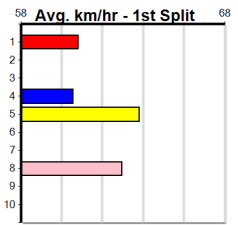

Distance	Grade	Avg. Time
515m	Mixed 4/5	29.61
515m	Grade 5	29.80
515m	Maiden Heat	29.86
515m	Restricted Win	29.88
515m	Grade 7	29.98
595m	Mixed 4/5	34.29
595m	Restricted Win	34.73
715m	Grade 5	42.17

Track Record:

Distance	Time	Greyhound	Date Set
515m	28.790	ASTON RUPEE	09-Sep-21
595m	33.562	COLLINDA PATTY	15-Aug-21
715m	41.157	HERE'S TEARS	30-Jan-20

Mobile Form Guide

Sandown

Distance: 515m, Race Type: Maiden Heat, Total Prizemoney: \$2,860
1st: \$1,900, 2nd: \$590, 3rd: \$295, 4th: \$75