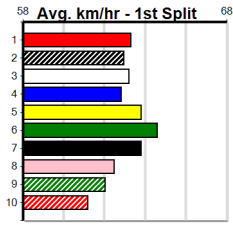

Sandown (SAP)

MEADOW ONE LOFT (0-2 WINS) (300+RA

Distance: 595m, Race Type: Restricted Win, Total Prizemoney: \$3,940
1st: \$2,640, 2nd: \$815, 3rd: \$410, 4th: \$75

3

7:31PM

(VIC time)

Watchdog Tips: 0 0 0 0 Bet:

Main table containing race details for 10 races (1-10), including horse names, trainers, owners, and odds.

THANK YOU GERRY SHEEHAN

Distance: 515m, Race Type: Mixed 4/5, Total Prizemoney: \$3,875
1st: \$2,600, 2nd: \$800, 3rd: \$400, 4th: \$75