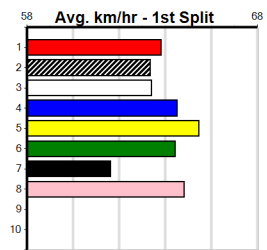

BENZING (2-3 WINS)

Distance: 515m, Race Type: Restricted Win, Total Prizemoney: $3,340
1st: $2,230, 2nd: $690, 3rd: $345, 4th: $75

Watchdog Tips: [ ] [ ] [ ] [ ] Bet: [ ]

Form Box Wgt Dist Track Date Time BON Margin 1st/2nd (Time) PIR Checked Comment W/R Split 1 S/P Grade

SHE'S EXTREME [6] RF Bitch Jun-21 Sire: ASTON KIMETTO Dam: SPRING RAIN Trainer: Darryl Connor (Cranbourne)
Owner(s): JUST CAUSE (SYN), G Rohan, A Martin
Winning Distances: < 300m (0) 300 - 399m (0) 400 - 499m (1) 500 - 599m (1) 600 - 699m (0) > 700m (0)
Winning Weights: 28.7(1) 30.0(1)
2nd (5) 30.1 600 MEP R4 14-Aug-24 35.18 34.61 1.75L FACETIOUS (35.05) M/2344 . . . VO . 9.11 $3.30 X67
6th (7) 30.0 515 SAP R6 19-Aug-24 30.30 29.31 13.00 HOT ASHES (29.43) S/4326 . . . . . 5.23 $7.00 6G
2nd (4) 30.1 515 SAP R2 26-Aug-24 29.90 29.43 0.75L BIRMINGHAM (29.86) M/4322 . . . . . 5.29 $2.30 X67
6th (6) 30.8 515 SAP R2 02-Sep-24 30.54 29.85 8.50L PAW IKE (29.96) M/4666 . . . . . 5.21 $16.30 X67
2nd (4) 30.4 595 SAP R5 23-Sep-24 34.43 34.19 3.5L MY MUM ROCKS (34.19) M/2222 . . . . . 9.23 $5.00 RW
2nd (2) 30.5 460 WGL R7 11-Oct-24 26.12 25.95 0.10L HIGHWAY HOOLIGAN (26.11) Q/233 . . . . . 6.60 $7.10 X67
3rd (8) 30.3 460 WGL R5 22-Oct-24 26.50 25.79 7.00L CUFF MODEL (26.02) M/444 . . . . . 6.73 $4.00 X67
4th (2) 30.7 460 WGL R5 07-Jan-25 26.19 25.65 8.00L ASTON FREDDIE (25.65) M/444 . . . . . 6.71 $15.80 RW
Last 3 wins NOT included above
1st (8) 28.7 425 BEN R2 02-Aug-23 23.91 23.91 10.00 BONNIEVILLE ICON (24.60) M/111 . . . SW . 6.69 $2.00 M
1st (5) 30.0 595 SAP R2 04-Aug-24 34.45 34.45 1.75L MISTY BLUE (34.56) Q/1111 . . . . . 9.36 $4.90 RW

Box History table for SHE'S EXTREME [6] with columns Bx, 1st, 2nd, 3rd, 4th, 5th, 6th, 7th, 8th and Prize Best Starts Trk/Dts APM.

EASY PIE [5] BK Dog May-22 Sire: BERNARDO Dam: GLORIOUS Trainer: Frank Toth (Pakenham)
Owner(s): B Sands
Winning Distances: < 300m (0) 300 - 399m (1) 400 - 499m (1) 500 - 599m (1) 600 - 699m (0) > 700m (0)
Winning Weights: 32.5(1) 33.0(1) 33.1(1)
4th (3) 33.0 350 HVL R4 24-Nov-24 19.83 19.03 4.00L OLIVER KELTON (19.56) S/7 . . . . . 6.77 $19.10 X67
5th (5) 32.8 510 SLE R5 27-Nov-24 29.33 28.70 9.00L DAINTREE SHADY (28.70) S/665 . . . . . 9.43 $25.60 7
1st (1) 33.1 510 SLE R7 04-Dec-24 29.08 29.08 2.25L SWIPER (29.23) M/111 . . . . . 9.17 $5.30 T3-RW
8th (6) 33.2 595 SAP R2 09-Dec-24 36.02 34.19 16.00 CRAFTY BEER (34.95) S/8788 . . . . . 9.98 $32.60 RW
5th (6) 33.1 460 WGL R7 19-Dec-24 26.51 26.06 4.25L UNDERCOVER GUY (26.21) S/777 . . . . . 6.89 $37.20 X67
8th (5) 33.3 515 SAP R9 23-Dec-24 30.80 29.71 7.00L NOSEY BLUEY (30.33) M/6788 . . . SW . 5.32 $63.80 X67
1st (2) 33.0 435 SLE R10 01-Jan-25 24.75 24.63 1.25L DUNDEE DIXIE (24.83) M/542 . . . . . 5.39 $17.30 T3-RW
2nd (7) 32.8 515 SAP R5 06-Jan-25 30.46 29.37 1.5L HAD A MISCHIEF (30.36) M/3111 . . . SW . 5.27 $26.00 5NP
Last 3 wins NOT included above
1st (5) 32.5 350 HVL R3 03-May-24 19.94 19.59 2.75L IRON TYSON (20.12) M/1 . . . . . 6.67 $3.90 T3-M

Box History table for EASY PIE [5] with columns Bx, 1st, 2nd, 3rd, 4th, 5th, 6th, 7th, 8th and Prize Best Starts Trk/Dts APM.