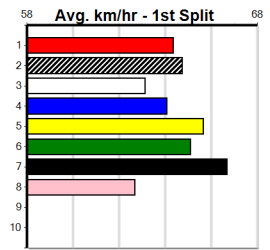

VICTORIAN HOMING ASSOCIATION

Distance: 515m, Race Type: Grade 5, Total Prizemoney: $3,340
1st: $2,230, 2nd: $690, 3rd: $345, 4th: $75

Watchdog Tips:

Bet:

Table with columns: Form Box, Wgt, Dist, Track, Date, Time, BON, Margin, 1st/2nd (Time), PIR, Checked, Comment, WR, Split 1, S/P, Grade

PAW SUMMER (NSW)[5]
BK Bitch Dec-22 Sire: BERNARDO Dam: DYNA HARPA
Owner(s): B Wheeler
Trainer: Mark Delbridge (Balliang)
Winning Distances: < 300m (0) 300 - 399m (0) 400 - 499m (0) 500 - 599m (3) 600 - 699m (0) > 700m (0)
Box History table and Prize Best Starts table included.

ARCHER TWO (SA)[5]
BD Dog May-22 Sire: WORM BURNER Dam: CAWBOURNE ZEBRA
Owner(s): J Archer
Trainer: Dean Millier (Pakenham)
Winning Distances: < 300m (0) 300 - 399m (2) 400 - 499m (1) 500 - 599m (1) 600 - 699m (0) > 700m (0)
Box History table and Prize Best Starts table included.

PAW DIMETRA (NSW)[5]
BK Bitch Jul-22 Sire: ALLEN DEED Dam: FANTA BALE
Owner(s): B Wheeler
Trainer: Mark Delbridge (Balliang)
Winning Distances: < 300m (0) 300 - 399m (0) 400 - 499m (0) 500 - 599m (3) 600 - 699m (0) > 700m (0)
Box History table and Prize Best Starts table included.

TOM'S BOURBSKI (NSW)[5]
BK Dog Jan-22 Sire: BARCIA BALE Dam: SUNSET BOURBSKI
Owner(s): D Knight
Trainer: Donna Knight (Talbot)
Winning Distances: < 300m (0) 300 - 399m (3) 400 - 499m (1) 500 - 599m (2) 600 - 699m (0) > 700m (0)
Box History table and Prize Best Starts table included.

MISS DAICOS [5]
BD Bitch Mar-21 Sire: FERNANDO BALE Dam: IT'S A DREAM
Owner(s): SAUNDERS CLAN (SYN), D Saunders, B Saunders, W Saunders, G Saunders
Trainer: Gail Saunders (Somerville)
Winning Distances: < 300m (0) 300 - 399m (4) 400 - 499m (3) 500 - 599m (1) 600 - 699m (0) > 700m (0)
Box History table and Prize Best Starts table included.

1

2

3

4

5