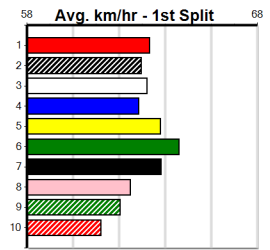

10

MEADOW ONE LOFT (0-2 WINS) (300+RANK)

Distance: 595m, Race Type: Restricted Win, Total Prizemoney: \$3,940
1st: \$2,640, 2nd: \$815, 3rd: \$410, 4th: \$75

Watchdog Tips:

Bet:

Form Box Wgt Dist Track Date Time BON Margin 1st/2nd (Time) PIR Checked Comment WR Split 1 S/P Grade