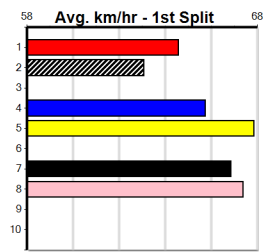

GRV DISTANCE RACING

Distance: 715m, Race Type: Grade 5, Total Prizemoney: $3,940
1st: $2,640, 2nd: $815, 3rd: $410, 4th: $75

Watchdog Tips: [ ] [ ] [ ] [ ] [ ] Bet: [ ]

Form Box Wgt Dist Track Date Time BON Margin 1st/2nd (Time) PIR Checked Comment WR Split 1 S/P Grade

MAGIC SNOWDROP [5]
F Bitch Feb-23 Sire: AUSSIE INFRARED Dam: NEVER DUPLICATED
Owner(s): T Johnson
Trainer: Emma Scott (Tatura)
Winning Distances: < 300m (0) 300 - 399m (1) 400 - 499m (1) 500 - 599m (1) 600 - 699m (0) > 700m (0)
Winning Weights: 27.6(2) 28.0(1)
Box History table and Prize Best Starts table included.

MISTY BLUE [5]
BE Bitch Mar-22 Sire: SENNACHIE Dam: LIGHT VIEW
Owner(s): S Elmes
Trainer: Sandra Elmes (Dunolly)
Winning Distances: < 300m (0) 300 - 399m (0) 400 - 499m (0) 500 - 599m (3) 600 - 699m (0) > 700m (0)
Winning Weights: 24.5(1) 24.6(1) 25.0(1)
Box History table and Prize Best Starts table included.

*** VACANT BOX ***
Sire: Dam:
Owner(s):
Trainer:
Winning Distances: < 300m (0) 300 - 399m (0) 400 - 499m (0) 500 - 599m (0) 600 - 699m (0) > 700m (0)
Winning Weights:

ANNABELLA ROSE [5]
BK Bitch Apr-22 Sire: FERNANDO BALE Dam: MY AMERICAN GIRL
Owner(s): SPARKLE AND FADE (SYN), J Paraskevas, A Paraskevas
Trainer: Andrew Paraskevas (Pearcedale)
Winning Distances: < 300m (0) 300 - 399m (0) 400 - 499m (3) 500 - 599m (0) 600 - 699m (2) > 700m (0)
Winning Weights: 28.1(1) 28.3(1) 28.6(1) 28.8(1) 28.9(1)
Box History table and Prize Best Starts table included.

DOUBLE DENIM [5]
BE Bitch Dec-21 Sire: BERNARDO Dam: ON THE RUNWAY
Owner(s): L Smith
Trainer: Matthew Clark (Briagolong)
Winning Distances: < 300m (0) 300 - 399m (0) 400 - 499m (0) 500 - 599m (7) 600 - 699m (1) > 700m (0)
Winning Weights: 25.7(2) 26.0(3) 26.1(1) 26.3(1) 26.5(1)
Box History table and Prize Best Starts table included.