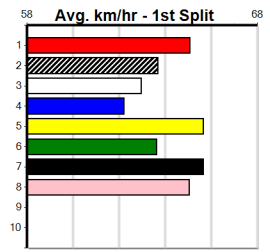

7

9:03PM

(VIC time)

Distance: 515m, Race Type: Grade 5, Total Prizemoney: $3,340
1st: $2,230, 2nd: $690, 3rd: $345, 4th: $75

Watchdog Tips:

Bet:

Table with columns: Form Box, Wgt, Dist, Track, Date, Time, BON, Margin, 1st/2nd (Time), PIR, Checked, Comment, WR, Split 1, S/P, Grade

PAW WHISTLER (NSW)[5]
Owner(s): B Wheeler
Sire: AUSSIE INFRARED, Dam: DYNA PATTY
Trainer: Mark Delbridge (Balliang)
Winning Distances: < 300m (0) 300 - 399m (0) 400 - 499m (4) 500 - 599m (4) 600 - 699m (0) > 700m (0)
Box History table and Prize Best Starts table included.

IT'S A RUNAWAY [5]
Owner(s): J Delaroche
Sire: HOUDINI BOY, Dam: IT'S A WINK
Trainer: John Delaroche (Cranbourne Nort)
Winning Distances: < 300m (0) 300 - 399m (2) 400 - 499m (1) 500 - 599m (2) 600 - 699m (0) > 700m (0)
Box History table and Prize Best Starts table included.

VIPER [5]
Owner(s): Eye Candy (SYN), C Wilk, K Gorman
Sire: KAYDA SHAE, Dam: LITTLE BIDDY
Trainer: Jade Mifsud (Hernes Oak)
Winning Distances: < 300m (0) 300 - 399m (1) 400 - 499m (6) 500 - 599m (0) 600 - 699m (0) > 700m (0)
Box History table and Prize Best Starts table included.

BELFAST SPOT [5]
Owner(s): D Knight
Sire: TOMMY SHELBY, Dam: LIZZIE'S ENTITY
Trainer: Donna Knight (Talbot)
Winning Distances: < 300m (0) 300 - 399m (1) 400 - 499m (2) 500 - 599m (0) 600 - 699m (0) > 700m (0)
Box History table and Prize Best Starts table included.

GOT A PULSE [5]
Owner(s): I Hopper
Sire: MY REDEEMER, Dam: HEADSPACE
Trainer: Julie-anne Hopper (Werribee)
Winning Distances: < 300m (0) 300 - 399m (0) 400 - 499m (6) 500 - 599m (1) 600 - 699m (0) > 700m (0)
Box History table and Prize Best Starts table included.

1

2

3

4

5