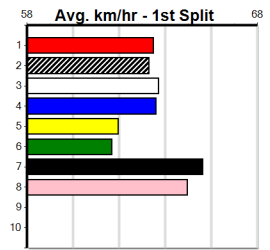

IN VOGUE BUILDERS

Distance: 515m, Race Type: Grade 7, Total Prizemoney: $3,340
1st: $2,230, 2nd: $690, 3rd: $345, 4th: $75

Watchdog Tips: [ ] [ ] [ ] [ ] Bet: [ ]

Table with columns: Form Box, Wgt, Dist, Track, Date, Time, BON, Margin, 1st/2nd (Time), PIR, Checked, Comment, W/R, Split 1, S/P, Grade

COME FIND ME [7]
F Dog Feb-23 Sire: ASTON RUPEE Dam: GO SEEK HEIDI
Owner(s): CHAMPAGNE PTN (SYN), S Smith, A Langton
Trainer: Angela Langton (Anakie)
Winning Distances: < 300m (0) 300 - 399m (0) 400 - 499m (0) 500 - 599m (1) 600 - 699m (0) > 700m (0)
Winning Weights: 32.0(1)
Race results table with columns: Rank, Dog, Date, Time, Margin, Name, Sire, Dam, PIR, Checked, Comment, W/R, Split 1, S/P, Grade, Price.

CANYA KIPPER (NSW)[7]
BEED Dog Nov-22 Sire: DROOPYS SYDNEY Dam: JUST TERMS
Owner(s): Kipper Syndicate (SYN), P Mcdowall, A Thomson
Trainer: Matthew Lanigan (Rowsley)
Winning Distances: < 300m (0) 300 - 399m (0) 400 - 499m (0) 500 - 599m (1) 600 - 699m (0) > 700m (0)
Winning Weights: 32.5(1)
Race results table with columns: Rank, Dog, Date, Time, Margin, Name, Sire, Dam, PIR, Checked, Comment, W/R, Split 1, S/P, Grade, Price.

CORDOVA [7]
BK Bitch May-23 Sire: TOMMY SHELBY Dam: DAVA SUPREME
Owner(s): Dont tell Kylie (SYN), M Clark, C Rand
Trainer: Matthew Clark (Briagolong)
Winning Distances: < 300m (0) 300 - 399m (0) 400 - 499m (1) 500 - 599m (0) 600 - 699m (0) > 700m (0)
Winning Weights: 28.0(1)
Race results table with columns: Rank, Dog, Date, Time, Margin, Name, Sire, Dam, PIR, Checked, Comment, W/R, Split 1, S/P, Grade, Price.

MIKAELA'S JOY (SA)[7]
BD Bitch Feb-23 Sire: BARCIA BALE Dam: LILY PAD
Owner(s): A Lapinskas
Trainer: Lisa Delbridge (Balliang)
Winning Distances: < 300m (0) 300 - 399m (0) 400 - 499m (1) 500 - 599m (0) 600 - 699m (0) > 700m (0)
Winning Weights: 28.1(1)
Race results table with columns: Rank, Dog, Date, Time, Margin, Name, Sire, Dam, PIR, Checked, Comment, W/R, Split 1, S/P, Grade, Price.

PAW VELDRON (NSW)[7]
WBD Dog Jul-22 Sire: AUSSIE INFRARED Dam: DYNA PATTY
Owner(s): B Wheeler
Trainer: Mark Delbridge (Balliang)
Winning Distances: < 300m (0) 300 - 399m (0) 400 - 499m (0) 500 - 599m (1) 600 - 699m (0) > 700m (0)
Winning Weights: 33.3(1)
Race results table with columns: Rank, Dog, Date, Time, Margin, Name, Sire, Dam, PIR, Checked, Comment, W/R, Split 1, S/P, Grade, Price.