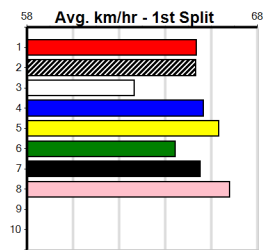

GODFREY STEVENS

Distance: 595m, Race Type: Mixed 4/5, Total Prizemoney: \$4,445
1st: \$2,990, 2nd: \$920, 3rd: \$460, 4th: \$75

Watchdog Tips: [] [] [] [] Bet: []

MAHOGANY [4]
BD Dog Jun-22 Sire: HANDSOME PRINCE Dam: PAY CALL
Owner(s): N De la roche
Trainer: Kayla Cottrell (Pearcedale)
Winning Distances: < 300m (0) 300 - 399m (0) 400 - 499m (5) 500 - 599m (4) 600 - 699m (2) > 700m (0)
Winning Weights: 32.4(2) 32.5(4) 32.6(3) 32.7(1) 32.8(1)
Box History table and Prize Best Starts table included.