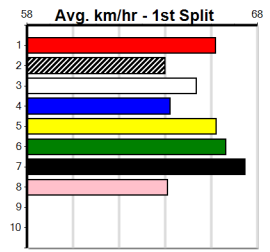

THANK YOU GERRY SHEEHAN

Distance: 515m, Race Type: Mixed 4/5, Total Prizemoney: $3,875
1st: $2,600, 2nd: $800, 3rd: $400, 4th: $75

Watchdog Tips:

Bet:

Table with columns: Form Box, Wgt, Dist, Track, Date, Time, BON, Margin, 1st/2nd (Time), PIR, Checked, Comment, WR, Split 1, S/P, Grade

HOT SCOTCH [5]
BD Dog Nov-20 Sire: HOOKED ON SCOTCH Dam: ZALL GOOD
Owner(s): M Brown
Trainer: Ian Dann (Korumburra)
Winning Distances: < 300m (0) 300 - 399m (3) 400 - 499m (12) 500 - 599m (5) 600 - 699m (0) > 700m (0)
Winning Weights: 30.1(1) 30.3(1) 30.5(1) 30.6(3) 30.7(2) 30.8(1) 30.9(3) 31.0(4) 31.1(1) 31.3(1) 31.6(1) 32.1(1)
Box History table and Prize Best Starts table included.

TWO BOO HOOK [5] Biks
F Dog Dec-21 Sire: WHISKEY RIOT Dam: KELLY HOOK
Owner(s): C Galea
Trainer: Charlie Galea (Hazelwood North)
Winning Distances: < 300m (0) 300 - 399m (0) 400 - 499m (4) 500 - 599m (1) 600 - 699m (0) > 700m (0)
Winning Weights: 36.1(2) 36.2(1) 36.5(1) 36.8(1)
Box History table and Prize Best Starts table included.

ALPHA ZULU [4]
RBD Dog Sep-21 Sire: ORSON ALLEN Dam: CYCLONE JEBEL
Owner(s): Alpha Zulu (SYN), S Thompson, S Crawley, J Brown
Trainer: Jason Thompson (Pearcedale)
Winning Distances: < 300m (0) 300 - 399m (0) 400 - 499m (10) 500 - 599m (11) 600 - 699m (0) > 700m (0)
Winning Weights: 33.9(1) 34.0(1) 34.2(1) 34.4(1) 34.6(4) 34.7(3) 34.8(2) 34.9(2) 35.0(1) 35.1(3) 35.2(1) 35.4(1)
Box History table and Prize Best Starts table included.

SIR NATHAN [5]
BD Dog Feb-21 Sire: MY REDEEMER Dam: LITTLE SAMARA
Owner(s): E Lieshout
Trainer: Eddie Lieshout (Drouin West)
Winning Distances: < 300m (0) 300 - 399m (0) 400 - 499m (4) 500 - 599m (3) 600 - 699m (0) > 700m (0)
Winning Weights: 33.5(1) 34.1(1) 34.6(1) 34.7(1) 35.0(2) 35.8(1)
Box History table and Prize Best Starts table included.

VERSNELLEN [5]
BD Dog Feb-22 Sire: FERNANDO BALE Dam: VAN NINDI
Owner(s): SCOTT FORTITUDE (SYN), E Scott, L Scott
Trainer: Emma Scott (Tatura)
Winning Distances: < 300m (0) 300 - 399m (3) 400 - 499m (5) 500 - 599m (0) 600 - 699m (0) > 700m (0)
Winning Weights: 29.4(1) 29.5(4) 29.6(2) 29.7(1)
Box History table and Prize Best Starts table included.

1

2

3

4

5