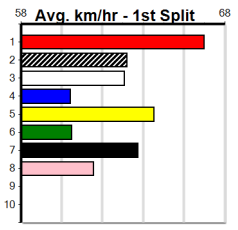

ONE MORE RACE TO GO

Distance: 425m, Race Type: Grade 5 T3, Total Prizemoney: $1,530
1st: $1,000, 2nd: $320, 3rd: $160, 4th: $50

PERFECT REVENGE (1) comes into this race with solid straight track form and should get every chance off the gun draw. HELLO COOPER (3) has been racing in tougher races and just needs a little luck in the initial stages to feature.

Watchdog Tips: 1 3 6 7 Bet: Win 1

Main race card table with columns for Form, Box, Weight, Dist, Track, Date, Time, BON, Margin, 1st/2nd (Time), PIR, Checked, Comment, W/R, Split 1, S/P, Grade. Includes details for 10 horses, including Perfect Revenge, Latin Rhythm, Hello Cooper, Kempton Bale, Kris Bar Paddy, Yarrell Bale, Cherry Red, Ritza Mel, and No Reserve.