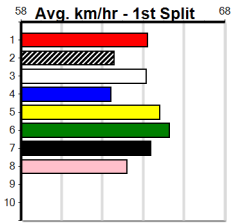

Distance: 425m, Race Type: Grade 5 T3, Total Prizemoney: \$1,530
1st: \$1,000, 2nd: \$320, 3rd: \$160, 4th: \$50

TINKER DAN (1) only needs to step on terms and he can lead throughout. MOBILE LAD (4) is a speedy type who is expected to have plenty of support in betting. SMOKIN' ARROW (2) can get a nice cart into the race.