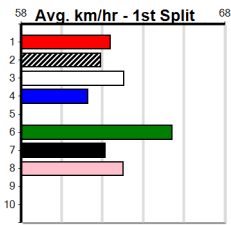

10 * NO RESERVE *****

Trainer:

Owner(s):

Winning Boxes

Winning Boxes

SPORTSBET GREEN TICKS

Distance: 425m, Race Type: Tier 3 - Grade 6, Total Prizemoney: \$1,530
1st: \$1,000, 2nd: \$320, 3rd: \$160, 4th: \$50