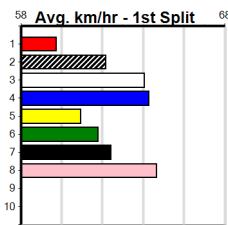

Bendigo

5

12:00PM

(VIC time)

JARROD LARKIN CONCRETING

Distance: 425m, Race Type: Grade 5 T3, Total Prizemoney: \$1,530
1st: \$1,000, 2nd: \$320, 3rd: \$160, 4th: \$50

MARINO (7) is the most consistent performer in this race and has the capacity to fly the lids and can lead throughout. ZIPPING SWAZI (2) is well up to this class and can settle on the speed. SKYE ROCKET (6) can challenge with some luck in running.