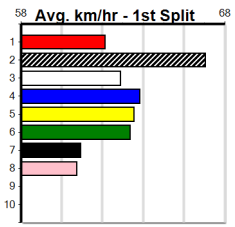

Bendigo

BENDIGO RACE 13

13 (E1)

Distance: 425m, Race Type: Grade 5 T3, Total Prizemoney: \$1,530
1st: \$1,000, 2nd: \$320, 3rd: \$160, 4th: \$50

2:42PM

(VIC time)

JERSEY JET (5) has the required early speed to cross and lead throughout. THAT'S A BOODIE (7) handles a wide draw and can show terrific speed once fully balanced. MORAINÉ MIA (1) comes into calculations off the gun draw.