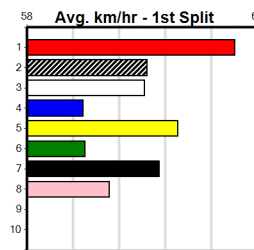

ONE MORE RACE TO GO

Distance: 425m, Race Type: Grade 5 T3, Total Prizemoney: $1,530
1st: $1,000, 2nd: $320, 3rd: $160, 4th: $50

PERFECT REVENGE (1) comes into this race with solid straight track form and should get every chance off the gun draw. HELLO COOPER (3) has been racing in tougher races and just needs a little luck in the initial stages to feature.

Watchdog Tips: 1 3 6 7 **Bet:** Win 1

1

PERFECT REVENGE [5] **$4.50**
BK Dog **Jul-21** **Sire: FERNANDO BALE** **Dam: HARDAWAY WINNIE** **Trainer: Matthew Edwards (Broadford)**
Owner(s): G Edwards
Winning Distances: < 300m (0) 300 - 399m (6) 400 - 499m (0) 500 - 599m (0) 600 - 699m (0) > 700m (0)
Winning Weights: 30.5(1) 30.7(1) 30.9(1) 31.0(1) 31.6(1) 32.2(1)
7th (6) 32.4 350 HVL R7 20-Nov-24 20.21 19.40 6.00L INTER ROUGE (19.82) M/6 . . . . . 6.81 $13.40 5
3rd (6) 32.6 300 HVL R11 27-Nov-24 17.24 16.81 2.00L QUEEN MAGGIE (17.11) M/2 . . . . . 4.04 $9.40 5
3rd (4) 32.6 300 HVL R6 02-Dec-24 17.01 16.80 1.5L BEAR LEE TIME (16.92) M/7 . . . . . 3.99 $32.40 5
7th (6) 32.8 350 HVL R8 06-Dec-24 19.90 19.36 8.00L SWEET NUGGET (19.36) M/4 . . . . . 6.64 $46.50 T3-5
2nd (4) 32.8 350 HVL R5 13-Dec-24 19.76 19.52 2.50L SWEET ALESSIA (19.58) M/2 . . . SW . 6.58 $25.60 T3-5
3rd (3) 32.7 350 HVL R8 20-Dec-24 19.76 19.36 0.75L SAPHIRE SPEED (19.73) M/1 . . . . . 6.59 $26.90 T3-5
5th (7) 32.7 350 HVL R8 03-Jan-25 19.94 19.51 3.00L MY BOY TED (19.74) M/3 . . . . . 6.60 $13.10 T3-5
5th (7) 32.5 350 HVL R7 10-Jan-25 19.97 19.60 2.25L SUPERFLY GIRL (19.82) M/5 . . . . . 6.66 $15.90 T3-5
Last 3 wins NOT included above
1st (6) 30.7 300 HVL R7 08-Dec-23 16.71 16.68 2.50L GUNAI JEDI (16.88) M/1 . . . . . 3.88 $1.90 T3-5
1st (5) 31.6 300 HVL R11 10-Jul-24 17.05 16.99 1.00L RING A DUSTY (17.12) M/1 . . . . . 3.94 $3.20 T3-5
1st (6) 32.2 390 SHP R13 14-Nov-24 22.82 22.08 1.5L KAORI (22.92) M/11 . . . . . 8.52 $6.30 5

2

LATIN RHYTHM [5] **$12.00**
F Bitch **Aug-21** **Sire: FERNANDO BALE** **Dam: RED ROCHELLE** **Trainer: Cameron Knott (Mount Camel)**
Owner(s): C Knott
Winning Distances: < 300m (0) 300 - 399m (2) 400 - 499m (3) 500 - 599m (0) 600 - 699m (0) > 700m (0)
Winning Weights: 25.2(1) 25.6(1) 26.2(1) 26.4(1) 26.7(1)
4th (3) 26.4 390 SHP R6 14-Nov-24 22.82 22.08 1.75L DAKODA SUNSET (22.70) M/54 . . . . . 8.74 $8.30 5
1st (7) 26.7 425 BEN R13 20-Nov-24 24.36 24.19 0.25L BALLOON HEAD (24.37) M/111 . . . . . 6.65 $3.30 5
3rd (8) 26.7 425 BEN R4 27-Nov-24 24.61 24.03 4.75L IRON TYSON (24.29) M/323 . . . . . 6.72 $2.50 T3-5
5th (7) 26.8 425 BEN R12 04-Dec-24 24.74 24.18 7.50L MORAIN LILLY/KRAKEN M/555 . . . . . 6.74 $6.00 5
5th (1) 26.4 400 GEL R12 10-Dec-24 23.29 22.51 8.50L AMBANI (22.72) M/33 . . . . . 8.60 $18.20 5
5th (3) 26.8 450 SHP R8 21-Dec-24 26.42 25.56 12.00 TOP SPEED GEAR (25.58) M/465 . . . . . 6.77 $30.50 5
5th (6) 27.0 425 BEN R6 01-Jan-25 24.79 24.10 10.00 PRINCE PIERRE (24.10) M/345 . . . . . 6.67 $27.20 5
7th (3) 27.2 425 BEN R4 08-Jan-25 24.88 23.64 12.00 SPOILER ALERT (24.10) M/677 . . . . . 6.82 $28.00 T3-5
Last 3 wins NOT included above
1st (2) 26.2 385 SHP R10 07-Sep-23 22.05 21.82 2.25L ISHMY BELLE (22.19) M/11 . . . . . 8.25 $6.40 T3-7
1st (2) 26.4 425 BEN R10 13-Sep-23 24.53 24.14 1.00L ACE REDEEMER (24.60) Q/111 . . . . . 6.69 $12.10 6G
1st (7) 25.2 425 BEN R7 13-Dec-23 24.12 23.93 3.75L HELLBOY (24.38) M/111 . . . . . 6.61 $4.30 T3-5