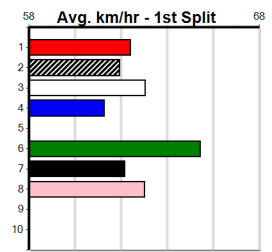

Distance: 425m, Race Type: Tier 3 - Grade 6, Total Prizemoney: $1,530
1st: $1,000, 2nd: $320, 3rd: $160, 4th: $50

SHY CABANG (8) can expose the lack of early speed in this race and consequently settle near the speed and prove hard to hold out. KRAKEN CASPER (6) should also be close to the speed and is well up to this class.

Watchdog Tips: 8 6 1 4 Bet: Win 8

Form Box Wgt Dist Track Date Time BON Margin 1st/2nd (Time) PIR Checked Comment W/R Split 1 S/P Grade
SHOWGIRL KARA (NSW)[6] Drawn to settle closer than usual, key player. $6.00
Owner(s): D Shovan
Winning Distances: < 300m (0) 300 - 399m (1) 400 - 499m (1) 500 - 599m (0) 600 - 699m (0) > 700m (0)
Trainer: David Shovan (Powlett Plains) ENG BEN 2025-01-15

ALVIN DELIGHT [6] Tardy beginner, better drawn today, place value. $9.50
Owner(s): S Trim
Winning Distances: < 300m (0) 300 - 399m (0) 400 - 499m (2) 500 - 599m (0) 600 - 699m (0) > 700m (0)
Trainer: Peter Trim (Campbells Forest)

ONE KNEE NONI [6] Can take a while to warm up, place best $11.00
Owner(s): J Formosa
Winning Distances: < 300m (0) 300 - 399m (2) 400 - 499m (0) 500 - 599m (0) 600 - 699m (0) > 700m (0)
Trainer: Jordan Formosa (Heathcote)

SMILING BEE [6] Not the worst but will need luck off this draw. $7.00
Owner(s): J Hooke
Winning Distances: < 300m (0) 300 - 399m (0) 400 - 499m (2) 500 - 599m (0) 600 - 699m (0) > 700m (0)
Trainer: Jane Hooke (Wellsford) ENG BEN 2025-01-15

*** VACANT BOX ***
Owner(s):
Winning Distances: < 300m (0) 300 - 399m (0) 400 - 499m (0) 500 - 599m (0) 600 - 699m (0) > 700m (0)
Trainer:

1

2

3

4

5