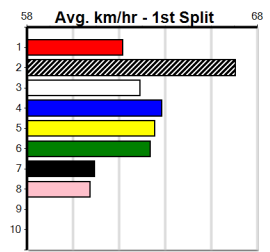

Bendigo
13 (E1)
2:42PM

(VIC time)

BENDIGO RACE 13

Distance: 425m, Race Type: Grade 5 T3, Total Prizemoney: $1,530
1st: $1,000, 2nd: $320, 3rd: $160, 4th: $50

JERSEY JET (5) has the required early speed to cross and lead throughout. THAT'S A BOODIE (7) handles a wide draw and can show terrific speed once fully balanced. MORaine MIA (1) comes into calculations off the gun draw.

Watchdog Tips: **5** **7** **1** **6** **Bet:** **Win 5**

MORaine MIA [5] **Comes into calculations off this draw.** **$5.50**

BK Bitch Jan-22 **Sire: KINLOCH BRAE Dam: JUST LOVIN' IT** **Trainer: Briana Robertson-leech (Smeaton)**

Owner(s): MORaine (SYN), G Judd, S Judd

Winning Distances: < 300m (0) 300 - 399m (8) 400 - 499m (1) 500 - 599m (0) 600 - 699m (0) > 700m (0)

Winning Weights: 25.5(1) 26.0(2) 26.1(1) 26.2(1) 26.3(1) 26.4(1) 26.6(1) 26.8(1)

Box	1st	2nd	3rd	4th	5th	6th	7th	8th
1								
2	1	1			2	1	1	
3	2		1		1	3	2	
4	1	1	1	3		1	2	
5	1	1	1	1	3	1		
6	2	2	1		1	1	1	
7	2	1	1	3	1	1	1	2
8					1	1	1	1

Prize Best Starts Trk/Dts APM $11570.00
24.40(3)-13/12/23
53-9-5-3
14-1-3-0
2740

RAGING ELSA [5] Biks **Others rate better, will need some luck to win.** **$14.00**

BK Bitch Apr-22 **Sire: MEPUNGA BLAZER Dam: SO SAY** **Trainer: Nicole Lummas (Wangaratta Sout)**

Owner(s): J Whybrow

Winning Distances: < 300m (0) 300 - 399m (3) 400 - 499m (0) 500 - 599m (0) 600 - 699m (0) > 700m (0)

Winning Weights: 28.0(1) 28.2(1) 29.0(1)

Box	1st	2nd	3rd	4th	5th	6th	7th	8th
1					1	1	1	
2	1	1	2			1	1	
3		1	1	1	1			
4			1	1	1	1	1	
5	1					1		
6		1	2	1		1	1	
7	1	4				1		
8		1	2		2			

Prize Best Starts Trk/Dts APM $7840.00
24.27(7)-22/3/24
35-3-8-7
4-0-2-0
2659

BOROUGH MAN [5] **Mixes form but has some talent, keep safe** **$15.00**

WF Dog Feb-22 **Sire: FERNANDO BALE Dam: SUBLIME NEWS** **Trainer: Jordan Formosa (Heathcote)**

Owner(s): J Formosa

Winning Distances: < 300m (0) 300 - 399m (2) 400 - 499m (2) 500 - 599m (0) 600 - 699m (0) > 700m (0)

Winning Weights: 29.5(1) 30.0(1) 30.2(1) 31.2(1)

Box	1st	2nd	3rd	4th	5th	6th	7th	8th
1	3					1		
2							1	1
3		1						
4					1	1	1	
5							2	
6								
7	1			1	1	1	1	1
8								1

Prize Best Starts Trk/Dts APM $5260.00
24.60(3)-4/12/24
22-4-1-1
9-2-1-1
2958

MILLERS ROAD [5] **Will need luck to overcome his tricky draw.** **$26.00**

BK Dog Sep-21 **Sire: ZAMBORA BROCKIE Dam: LUCILLE DIOR** **Trainer: Tracy Elliot (Greenhill)**

Owner(s): CYPRESS LODGE (SYN), C Elliot, T Elliot

Winning Distances: < 300m (0) 300 - 399m (0) 400 - 499m (1) 500 - 599m (6) 600 - 699m (0) > 700m (0)

Winning Weights: 30.2(1) 31.0(3) 31.2(1) 31.3(1) 31.9(1)

Box	1st	2nd	3rd	4th	5th	6th	7th	8th
1	2	2	1	2	2			
2	1	1	1	1	1	1	1	
3	1	1	1				2	1
4	2				2		1	
5		1	1	1		1		
6		1			2			2
7						1	1	1
8	2					2		

Prize Best Starts Trk/Dts APM $18670.00
24.62(5)-4/4/23
42-7-6-2
5-1-1-0
1070

JERSEY JET (SA)[5] **Has the speed to cross and lead, go close.** **$2.80**

BK Bitch Aug-22 **Sire: FLYING RICCIARDO Dam: SELECT SOME** **Trainer: Mark Giddings (Heathcote)**

Owner(s): M Giddings

Winning Distances: < 300m (0) 300 - 399m (1) 400 - 499m (2) 500 - 599m (0) 600 - 699m (0) > 700m (0)

Winning Weights: 24.7(1) 24.9(1) 25.7(1)

Box	1st	2nd	3rd	4th	5th	6th	7th	8th
1								1
2					1	3	1	1
3					1		1	
4	1	1					1	
5							1	
6	1	2		1	1	1		1
7	1	1	1	1		1		
8	1		1	2		1		

Prize Best Starts Trk/Dts APM $5015.00
FSH
28-3-4-2
0-0-0-0
2395