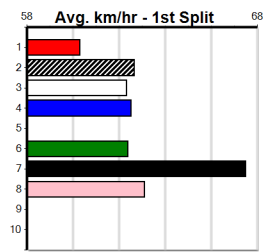

HIP POCKET BENDIGO

2

11:08AM

(VIC time)

Distance: 425m, Race Type: Tier 3 - Grade 7, Total Prizemoney: $1,530
1st: $1,000, 2nd: $320, 3rd: $160, 4th: $50

NICK DEVERE (1) looks one of the best bets on the program and off the gun draw and should justify his short price. PARNASSUS (6) once fully balanced can match most of these and he just needs an ounce of luck in running.

Watchdog Tips: **1** **6** **7** **2** **Bet:** **Win 1**

1

NICK DEVERE [7] **Looks the best bet on the card, should be winning.** **$1.40**

BD Dog Mar-23 Sire: FERNANDO BALE Dam: PHEME
Owner(s): BEV AND DANIEL (SYN), B Pell, D Pell
Winning Distances: < 300m (0) 300 - 399m (0) 400 - 499m (1) 500 - 599m (0) 600 - 699m (0) > 700m (0)
Winning Weights: 30.0(1)

7th	6th	5th	SAP	R4	18-Nov-24	30.93	29.43	22.00	PERLE NOIR (29.43)	S/8767	5.48	$9.90	MH
5th (5)	29.6	425	BEN	R1	06-Dec-24	24.75	23.79	8.50L	NEO DEVERE (24.18)	S/666	6.84	$6.10	M
1st (1)	30.0	425	BEN	R2	14-Dec-24	24.23	24.07	10.00	SEVEN OF NINE (24.92)	M/211	6.74	$1.60	M
5th (8)	30.3	425	BEN	R3	20-Dec-24	24.91	23.75	5.00L	JOLLY ETHICS (24.56)	S/766	6.97	$3.90	7

Last 3 wins NOT included above

Trainer: Beverley Pell (Toolleen)

Box	1st	2nd	3rd	4th	5th	6th	7th	8th
1	1							
2								
3								
4								
5					1			
6							1	
7								
8					1			

Prize Best Starts Trk/Dts APM: $1000.00, 24.23(1)-14/12/24, 4-1-0-0, 3-1-0-0, 800

2

SLINGER [7] **Drawn to get a nice cart into the race, place.** **$12.00**

WBD Dog Feb-22 Sire: FERNANDO BALE Dam: COSMIC SPARKLE
Owner(s): B Jacobs
Winning Distances: < 300m (0) 300 - 399m (0) 400 - 499m (1) 500 - 599m (0) 600 - 699m (0) > 700m (0)
Winning Weights: 30.9(1)

2nd	1st	30.8	410	HOR	R9	03-Sep-24	23.64	23.05	5.50L	SACRED SWORD (23.28)	Q/22	10.51	$11.90	7
8th (8)	31.3	390	BAL	R2	20-Nov-24	23.27	21.84	18.00	BETTER LIGHT UP (22.06)	S/77	8.81	$56.90	RW	
6th (2)	31.0	400	GEL	R10	26-Nov-24	23.22	22.58	9.50L	MY BOY PARKER (22.58)	M/44	8.56	$34.20	7	
6th (5)	31.1	390	BAL	R9	09-Dec-24	23.19	22.11	4.00L	BOROUGH BOUND (22.92)	M/66	8.60	$33.70	T3-7	
3rd (2)	30.6	410	HOR	R3	13-Dec-24	23.84	23.27	4.25L	BUFFALO COWBOY (23.55)	M/33	10.59	$23.50	X67	
6th (7)	30.8	390	SHP	R4	19-Dec-24	23.11	22.10	11.00	MARIONVALE KEV (22.38)	S/66	8.85	$23.60	7	
7th (5)	30.7	425	BEN	R9	01-Jan-25	25.40	24.10	11.00	KURRACA JINNIE (24.69)	M/467	6.78	$15.60	7	
4th (6)	30.4	425	BEN	R9	08-Jan-25	24.84	23.64	10.00	PAW UCARTY (24.15)	M/566	6.83	$10.30	T3-7	

Last 3 wins NOT included above

Trainer: Bruce Jacobs (Carisbrook)

Box	1st	2nd	3rd	4th	5th	6th	7th	8th
1		1						
2	1		3	1	1	1	1	
3		2			1			
4					1			
5		1			1	1	4	
6			1	2	1	1	1	1
7			1	1		2		
8				1				1

Prize Best Starts Trk/Dts APM: $4165.00, 24.79(2)-19/6/24, 31-1-4-5, 3-0-0-0, 1254