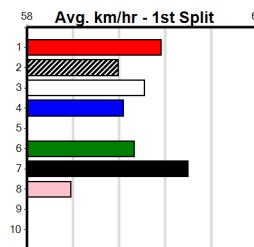

BENDIGO ADVERTISER (2-3 WINS)

9

1:14PM

(VIC time)

Distance: 425m, Race Type: Tier 3 - Restricted Win, Total Prizemoney: $1,530
1st: $1,000, 2nd: $320, 3rd: $160, 4th: $50

KARUNA (7) has been racing in tougher races and if punters can secure a price of $4 or better that would be a solid bet. MORaine DEMON (3) is armed with early speed and is rarely far away in this company. AUNTY ETHEL (4) looks the next best.

Watchdog Tips: **7** **3** **4** **1** **Bet:** **Win 7**

Form Box	Wgt	Dist	Track	Date	Time	BON	Margin	1st/2nd (Time)	PIR	Checked	Comment	WR	Split 1	S/P	Grade

INSANE [6] **Drawn to settle near the lead, key player.** **$2.80**

BD Dog Feb-23 Sire: BLACK MAGIC OPAL Dam: IMMERSION
Owner(s): SEE THE DREAM (SYN), S Buccilli, B Buccilli
Trainer: Peter Frost (Heathcote)

Winning Distances: < 300m (0) 300 - 399m (0) 400 - 499m (2) 500 - 599m (0) 600 - 699m (0) > 700m (0)

Winning Weights: 31.1(1) 31.8(1)

7th (3)	30.8	450	SHP	R2	01-Nov-24	26.44	25.11	12.00	OUT THE WINDOW (25.61)	Q/466	.	.	.	6.78	$10.50 M
1st (8)	31.1	450	SHP	R3	07-Nov-24	25.72	25.42	6.00L	IRON BLOOD (26.12)	Q/111	.	.	.	6.73	$2.50 T3-M
4th (4)	31.3	450	SHP	R9	11-Nov-24	25.96	25.09	9.00L	NANCY DEVERE (25.34)	M/366	.	.	.	6.83	$21.10 X67
4th (8)	31.4	450	SHP	R9	14-Nov-24	25.90	25.54	5.50L	LUCKY LISA (25.54)	M/445	.	.	.	6.74	$3.80 7
2nd (4)	31.5	425	BEN	R10	27-Nov-24	24.49	24.03	1.00L	MORaine DEMON (24.44)	M/432	.	.	.	6.79	$2.20 T3-7
1st (5)	31.8	450	SHP	R7	05-Dec-24	25.71	25.51	0.50L	POCKET MOUSE (25.74)	M/211	.	SW	.	6.71	$5.60 T3-7
7th (8)	31.8	450	SHP	R5	12-Dec-24	26.01	25.33	10.00	POCKET MOUSE (25.33)	M/677	.	SW	.	6.83	$5.80 X67
4th (5)	32.1	425	BEN	R10	18-Dec-24	24.68	24.15	5.50L	GRANNIE MAY (24.32)	M/665	.	.	.	6.89	$5.60 T3-6

Last 3 wins NOT included above

Box History

Bx	1st	2nd	3rd	4th	5th	6th	7th	8th
1								
2								
3							1	
4		1		1				
5	1			1				
6								
7								
8	1			1	1			1

Prize Best	$4125.00
Starts	24.49(4)-27/11/24
Trk/Dts	9-2-1-0
APM	2-0-1-0
	2949

MINCHER MAGIC [5] **Risky beginner, down on best, prefer others.** **$14.00**

BE Dog Sep-21 Sire: AUSSIE INFRARED Dam: BECKY BALE
Owner(s): B Brown
Trainer: Brian Brown (Axedale)

Winning Distances: < 300m (0) 300 - 399m (2) 400 - 499m (1) 500 - 599m (0) 600 - 699m (0) > 700m (0)

Winning Weights: 31.1(1) 31.5(1) 31.9(1)

1st (5)	31.5	390	SHP	R3	07-Sep-24	22.55	22.49	3.5L	MARKET STACEY (22.79)	M/11	.	.	.	8.59	$2.70 6G
6th (7)	31.4	425	BEN	R11	11-Sep-24	25.16	24.14	6.50L	SWANNY RIVER (24.72)	M/776	.	.	.	6.86	$6.80 T3-5
7th (4)	31.4	425	BEN	R12	18-Sep-24	24.89	24.12	12.00	CRUSOE RICO (24.12)	M/756	.	.	.	6.82	$20.20 T3-5
7th (5)	31.1	425	BEN	R12	26-Sep-24	25.45	24.09	13.00	LALA NOEL (24.59)	M/777	.	.	.	6.87	$3.50 T3-5
7th (3)	31.7	425	BEN	R11	14-Dec-24	25.38	24.07	17.00	MAC CRUZ (24.23)	M/557	.	.	.	6.95	$8.20 5
5th (5)	31.4	390	SHP	R12	19-Dec-24	22.80	22.10	8.00L	FIRING CHIEF (22.26)	Q/55	.	.	.	8.76	$24.50 5
6th (1)	31.4	425	BEN	R12	01-Jan-25	25.02	24.10	4.75L	MY COMPASS (24.69)	M/445	.	.	.	6.65	$10.90 5
7th (5)	31.3	425	BEN	R12	08-Jan-25	24.91	23.64	5.50L	MR. HA HA (24.54)	M/777	.	SW	.	6.89	$10.10 T3-5

Last 3 wins NOT included above

1st (7)	31.1	390	SHP	R1	08-Feb-24	23.05	22.17	3.00L	MISS PHOEBE (23.25)	M/22	.	.	.	8.66	$3.50 M
1st (7)	31.9	425	BEN	R9	14-Aug-24	24.33	23.98	2.50L	MR. EVERLAST (24.49)	Q/111	.	SW	.	6.65	$14.20 T3-7

Box History

Bx	1st	2nd	3rd	4th	5th	6th	7th	8th
1			1			1	2	
2				1		1		2
3		1		1	1	1	1	
4					1	1	1	
5	1		1		4	1	2	
6					1	1		
7	2	1	1				1	2
8						1		

Prize Best	$4275.00
Starts	24.33(7)-14/8/24
Trk/Dts	35-3-2-3
APM	17-1-0-2
	1129