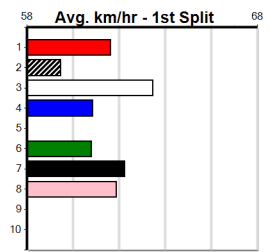

MANNINGS GREYHOUND COMPLEX

Distance: 425m, Race Type: Tier 3 - Grade 7, Total Prizemoney: $1,530
1st: $1,000, 2nd: $320, 3rd: $160, 4th: $50

ZERO PREDATOR (6) is on the improve and looks suited to a race of this nature. MY GIRL MISSY (1) continues to get faster with each run and is drawn to settle on the speed. LISBURN (7) is much better than her last start effort.

Watchdog Tips: 6 1 7 3 Bet: Win 6

MY GIRL MISSY [7] Continues to get faster, draw helps, danger. $3.60
BK Bitch Mar-23 Sire: BEAST UNLEASHED Dam: MINNIE BANJO
Owner(s): J Condo
Trainer: Judith Condo (Pyramid Hill)
Winning Distances: < 300m (0) 300 - 399m (0) 400 - 499m (1) 500 - 599m (0) 600 - 699m (0) > 700m (0)
Winning Weights: 29.2(1)
Box History table and Prize Best Starts Trk/Dts APM

POPPY ROSE [7] Slow beginner, will need luck in running, risky. $11.00
BK Bitch Dec-21 Sire: FABREGAS Dam: ELSA ROSE
Owner(s): heathcote park red nine syn (SYN), J Chilcott, L Forde, W Owen, T Byrne
Trainer: Bruce Stirling (Heathcote)
Winning Distances: < 300m (0) 300 - 399m (0) 400 - 499m (1) 500 - 599m (0) 600 - 699m (0) > 700m (0)
Winning Weights: 25.5(1)
Box History table and Prize Best Starts Trk/Dts APM

WHERE TO NEXT [7] Blks Can show mid race speed at times, respect. $7.50
BK Dog Mar-22 Sire: RAW ABILITY Dam: UP THE AMOUNT
Owner(s): Greysynd Racing (SYN), W Owen, J Chilcott, A Long
Trainer: Julie Chilcott (Heathcote)
Winning Distances: < 300m (0) 300 - 399m (0) 400 - 499m (1) 500 - 599m (0) 600 - 699m (0) > 700m (0)
Winning Weights: 33.4(1)
Box History table and Prize Best Starts Trk/Dts APM

JOHN BOY [7] Blks Tardy beginner, tough draw, will need some luck $6.50
BK Dog Sep-22 Sire: TIGGERLONG TONK Dam: QUEENIE JEAN
Owner(s): T Kennedy-harris
Trainer: Luke Harris (Devon Meadows)
Winning Distances: < 300m (0) 300 - 399m (1) 400 - 499m (0) 500 - 599m (0) 600 - 699m (0) > 700m (0)
Winning Weights: 35.3(1)
Box History table and Prize Best Starts Trk/Dts APM

*** VACANT BOX ***
Owner(s):
Sire: Dam:
Trainer:
Winning Distances: < 300m (0) 300 - 399m (0) 400 - 499m (0) 500 - 599m (0) 600 - 699m (0) > 700m (0)
Winning Weights:
Box History

1

2

3

4

5