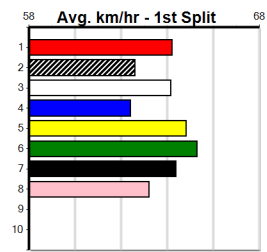

Bendigo
10
1:37PM
(VIC time)

MADE SOLUTIONS ELECTRICAL AND DATA

Distance: 425m, Race Type: Grade 5 T3, Total Prizemoney: $1,530
1st: $1,000, 2nd: $320, 3rd: $160, 4th: $50

TINKER DAN (1) only needs to step on terms and he can lead throughout. MOBILE LAD (4) is a speedy type who is expected to have plenty of support in betting. SMOKIN' ARROW (2) can get a nice cart into the race.

Watchdog Tips: **1** **4** **2** **5** **Bet:** **Win 1**

1	TINKER DAN [5] RBD Dog Mar-21 Owner(s): Burns Racing (SYN), C Burns, J Burns Sire: FERNANDO BALE Dam: DYNA BOBBI Winning Distances: < 300m (0) 300 - 399m (7) 400 - 499m (3) 500 - 599m (0) 600 - 699m (0) > 700m (0) Winning Weights: 30.0(1) 31.2(1) 31.8(2) 32.4(1) 32.5(1) 32.6(1) 32.8(3)	Can hold them out early, hard to catch. $3.60	Trainer: Mark Giddings (Heathcote)
	1st (8) 32.4 390 SHP R4 28-Nov-24 22.41 22.30 4.00L ARANTD'S GIRL (22.67) M/21 . . . . . 8.59 $3.00 5 3rd (6) 32.9 450 WBL R7 02-Dec-24 25.83 25.43 0.25L HATENNA BALE (25.81) M/111 . . . . . 6.69 $12.10 5 2nd (4) 33.7 390 SHP R4 05-Dec-24 22.59 22.18 3.5L BRAVADO (22.36) M/65 . . . . . SW . 8.90 $5.60 T3-5 6th (4) 33.5 425 BEN R5 11-Dec-24 24.96 24.14 6.00L FORGOTTEN TIME (24.57) M/336 . . . . . 6.68 $8.10 T3-5 7th (8) 33.0 300 HVL R4 20-Dec-24 17.10 16.81 4.25L EASILY AMUSED (16.81) M/6 . . . . . 4.06 $4.00 T3-5 3rd (6) 32.7 390 SHP R12 02-Jan-25 22.48 22.20 1.75L PRESS START (22.37) M/44 . . . . . 8.56 $12.80 T3-5 3rd (4) 32.8 390 BAL R13 06-Jan-25 22.87 22.43 5.50L ZESTY BOY (22.50) M/56 . . . . . W 8.79 $4.50 T3-5 2nd (8) 32.6 350 HVL R7 10-Jan-25 19.88 19.60 1.00L SUPERFLY GIRL (19.82) M/6 . . . . . 6.73 $2.60 T3-5	<table border="1"> <thead> <tr><th colspan="8">Box History</th></tr> <tr><th>Bx</th><th>1st</th><th>2nd</th><th>3rd</th><th>4th</th><th>5th</th><th>6th</th><th>7th</th><th>8th</th></tr> </thead> <tbody> <tr><td>1</td><td>1</td><td>1</td><td>1</td><td>1</td><td>2</td><td>3</td><td>2</td><td>1</td></tr> <tr><td>2</td><td>1</td><td>1</td><td>1</td><td>4</td><td>2</td><td>2</td><td>2</td><td>2</td></tr> <tr><td>3</td><td>1</td><td>2</td><td>1</td><td>1</td><td>1</td><td>1</td><td>3</td><td></td></tr> <tr><td>4</td><td>1</td><td>3</td><td>2</td><td>1</td><td></td><td>4</td><td></td><td></td></tr> <tr><td>5</td><td></td><td>5</td><td>1</td><td></td><td>1</td><td></td><td></td><td></td></tr> <tr><td>6</td><td>1</td><td>2</td><td>3</td><td>2</td><td>1</td><td>3</td><td>2</td><td></td></tr> <tr><td>7</td><td>2</td><td></td><td>5</td><td>3</td><td>1</td><td>1</td><td>2</td><td></td></tr> <tr><td>8</td><td>3</td><td>4</td><td></td><td>1</td><td>1</td><td></td><td>2</td><td></td></tr> </tbody> </table>	Last 3 wins NOT included above 1st (6) 32.5 390 BAL R10 01-Apr-24 22.14 22.14 3.5L TEXICALI FLASH (22.37) M/11 . . . . . W 8.58 $3.20 T3-5 1st (8) 32.8 450 SHP R6 05-Apr-24 25.51 25.14 2.75L LONG LEGS LIAM (25.68) M/411 . . . . . 6.78 $2.80 5 1st (8) 31.8 390 SHP R11 23-May-24 22.53 22.21 1.75L PIPELINE ICON (22.65) M/21 . . . . . 8.62 $1.60 T3-5