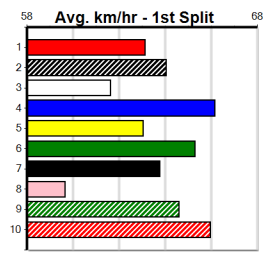

RSN GREY AREAS - WEDNESDAY & FRIDAY

Distance: 400m, Race Type: Grade 5 T3, Total Prizemoney: $2,925
1st: $1,950, 2nd: $600, 3rd: $300, 4th: $75

JASON ROSE (5) will find this easier than his most recent racing and he should be able to run over the top late. XATU BALE (3) is better than his past two runs and he will be strong in the run home. BRAEMAR CORA (4) is racing with confidence.

Watchdog Tips: 5 3 4 2 Bet: Win 5

Form Box Wgt Dist Track Date Time BON Margin 1st/2nd (Time) PIR Checked Comment W/R Split 1 S/P Grade
TEDDY BOX (QLD)[5] Capable but can be risky early, place best $4.60
RBD Dog Dec-20 Sire: FERNANDO BALE Dam: OFF AND ON Trainer: Peter Kelly (Longwarry North)
Owner(s): That's Special (SYN), R Kelly, B Bottkos, T Miller
Winning Distances: < 300m (0) 300 - 399m (4) 400 - 499m (13) 500 - 599m (4) 600 - 699m (0) > 700m (0)
Winning Weights: 30.6(1) 30.7(2) 30.9(1) 31.1(2) 31.4(1) 31.7(3) 31.8(2) 31.9(1) 32.0(2) 32.1(2) 32.2(1) 32.3(1) 32.5(1)
3rd (8) 32.6 460 WGL R5 29-Nov-24 26.47 25.62 5.50L SODA APACHE (26.09) M/455 . . . . 6.69 $11.60 5NP
2nd (3) 32.8 460 WGL R8 06-Dec-24 26.23 25.42 1.00L STAR COMMAND (26.16) M/222 . . . . 6.56 $38.70 5
6th (8) 32.4 460 WGL R7 17-Dec-24 26.51 25.52 7.00L BANKRUPT (26.04) M/555 . . . . 6.76 $21.70 5
2nd (4) 32.1 435 SLE R10 22-Dec-24 24.79 24.14 4.50L DARNUM DIESEL (24.48) Q/113 . . . . 5.29 $17.80 5
5th (7) 32.5 460 WGL R8 31-Dec-24 26.72 25.67 15.00L READY TO STING (25.67) M/346 . . . . 6.70 $22.50 X45
4th (3) 32.4 435 SLE R9 05-Jan-25 25.42 24.30 14.00L LADY JULIA (24.45) M/565 . . . . 5.29 $36.40 5
4th (2) 32.2 435 SLE R12 12-Jan-25 24.92 24.26 3.00L QUEENARA BALE (24.71) M/644 . . . SW 5.45 $8.80 VET
5th (5) 32.1 435 SLE R5 19-Jan-25 24.82 24.33 6.50L DAINTREE DAMAGE (24.38) M/455 . . . . 5.31 $47.20 5
Last 3 wins NOT included above
1st (2) 32.1 460 WGL R6 07-May-24 26.27 26.07 0.025 SAILPLANE (26.27) M/222 . . . . 6.66 $4.40 5
1st (7) 32.9 435 SLE R5 30-Oct-24 24.90 24.81 2.00L RIO BORIS (25.03) M/311 . . . . 5.34 $2.30 5
1st (3) 32.5 460 WGL R6 21-Nov-24 26.34 25.98 0.75L DR. ZEPPELIN (26.38) Q/111 . . . . 6.58 $3.00 T3-5