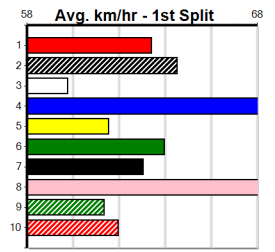

SENNACHIE AT STUD

Distance: 400m, Race Type: Mixed 6/7, Total Prizemoney: $2,925
1st: $1,950, 2nd: $600, 3rd: $300, 4th: $75

ASTON RAYNER (8) was a dazzling 22.62 debut winner here and he should be off and gone through the bend. CLYDE (4) has been impressive up the straight to date and he will be prominent throughout. MRS. SMITH (6) may be the value runner

Watchdog Tips: 8 4 6 7 Bet: Trifecta 8/4,6,7/4,5,6,7 ($10 - 111.11%)

MIGHTY HEIGHTY [7] Improving type but can miss the kick, place best $10.00
BK Dog Apr-23 Sire: FERAL FRANKY Dam: QUEEN KATHLEEN
Owner(s): M Height
Winning Distances: < 300m (0) 300 - 399m (0) 400 - 499m (1) 500 - 599m (0) 600 - 699m (0) > 700m (0)
Winning Weights: 31.8(1)
7th (3) 31.5 400 WGL R1 31-Dec-24 23.49 22.38 5.50L DOUBLE DAICOS (23.12) M/57 8.64 $23.50 M
2nd (2) 31.5 400 WGL R2 07-Jan-25 23.09 22.55 1.75L FIESTA AZUL (22.97) M/22 8.64 $13.00 M
4th (4) 31.9 460 WGL R1 14-Jan-25 26.48 25.78 9.00L INNER VISION (25.85) M/432 6.72 $9.40 M
1st (3) 31.8 400 WGL R3 23-Jan-25 23.29 22.46 0.75L ANOTHER STORY (23.34) M/52 8.68 $1.60 T3-M
Last 3 wins NOT included above
Box History
Prize Best $1595.00
Starts 23.09(2)-7/1/25
Trk/Dts 4-1-1-0
APM 3-1-1-0 1595

ON THE STRIP [7] Struggled since her maiden win, prefer others $26.00
BK Bitch Jan-23 Sire: BEAST UNLEASHED Dam: VEGAS TICKET
Owner(s): H Collins
Winning Distances: < 300m (0) 300 - 399m (0) 400 - 499m (1) 500 - 599m (0) 600 - 699m (0) > 700m (0)
Winning Weights: 24.3(1)
6th (6) 24.7 400 WGL R1 29-Oct-24 23.79 22.29 11.00 PETITE BEAST (23.06) M/24 8.50 $7.00 M
5th (6) 23.8 400 WGL R2 07-Jan-25 23.66 22.55 10.00 FIESTA AZUL (22.97) S/66 8.87 $8.20 M
1st (8) 24.3 400 WGL R2 16-Jan-25 23.12 22.72 3.75L MRS. WHO (23.38) S/11 8.40 $2.10 M
4th (5) 24.5 400 WGL R4 23-Jan-25 23.67 22.46 7.50L FRENZY ATTACK (23.18) M/34 8.59 $4.40 T3-7
5th (7) 24.3 300 HVL R2 26-Jan-25 17.15 16.52 3.75L MY OPIE (16.89) M/8 4.19 $91.50 X67H
Last 3 wins NOT included above
Box History
Prize Best $1050.00
Starts 23.12(8)-16/1/25
Trk/Dts 5-1-0-0
APM 4-1-0-0 1050

COME CATCH ME [6] Resuming, steady record here, prefer to watch $51.00
BK Bitch Feb-21 Sire: NITRO BURST Dam: MUZA'S ANGEL
Owner(s): Y Andrews
Winning Distances: < 300m (0) 300 - 399m (0) 400 - 499m (1) 500 - 599m (1) 600 - 699m (0) > 700m (0)
Winning Weights: 27.6(1) 27.7(1)
7th (5) 26.5 460 WGL R7 30-May-24 26.67 25.91 7.00L MAY SO DREAMING (26.20) M/588 6.85 $36.20 T3-6
8th (3) 26.5 435 SLE R10 05-Jun-24 25.34 24.37 7.50L MALLY BOY (24.82) M/788 5.61 $47.10 6G
4th (7) 26.4 510 SLE R6 09-Jun-24 29.66 28.73 4.00L ELITE DARA (29.39) M/134 9.31 $32.50 X67H
6th (3) 25.1 400 WGL R3 12-Sep-24 24.46 22.86 23.00 PLAYBACK (22.86) Q/66 9.12 $39.90 T3-6
6th (1) 25.5 435 SLE R10 18-Sep-24 25.86 24.68 17.00 DOCTOR MINTY (24.68) M/777 5.53 $12.90 T3-6
6th (5) 25.7 510 SLE R9 25-Sep-24 30.18 29.20 14.00 LAKEVIEW KIM (29.20) S/566 9.71 $31.60 X67
6th (1) 25.7 435 SLE R11 23-Oct-24 25.75 24.65 11.00 WHISPER PIE (25.03) Q/766 5.45 $22.50 X67
7th (1) 25.9 435 SLE R12 27-Nov-24 26.07 24.44 15.00 TOMMY THE HOOD (25.08) M/777 5.64 $104.20 6G
Last 3 wins NOT included above
1st (6) 27.7 510 SLE R2 17-Sep-23 29.49 28.58 2.00L SANDY BASA (29.62) Q/122 9.33 $24.10 MH
1st (7) 27.6 435 SLE R5 19-Oct-23 24.71 24.57 2.00L MIGHTY CAVE (24.84) M/111 5.29 $7.40 7
Box History
Prize Best $5475.00
Starts 23.41(2)-11/4/24
Trk/Dts 53-2-3-5
APM 7-0-0-0 133