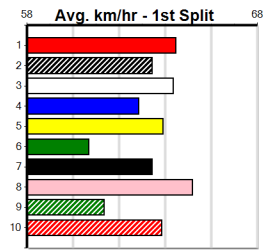

M C GRAFIX & SIGNS

Distance: 400m, Race Type: Grade 6, Total Prizemoney: $2,925
1st: $1,950, 2nd: $600, 3rd: $300, 4th: $75

PARUMBA RUMBA (8) trialled well here recently and he has the speed to cross and lead throughout. MAGIC OUTLAW (7) owns a handy 22.81 PB here and she can settle on the speed. REBECCA RIOT (2) is better than her past few runs.

Watchdog Tips: 8 7 2 1 Bet: Win 8

OCTOBER RAIN [6] Better than her past few runs, must keep safe $4.60
BK Bitch Mar-22 Sire: ASTON DUKE Dam: LET'S GO SALLY
Owner(s): P Larkin
Winning Distances: < 300m (0) 300 - 399m (2) 400 - 499m (0) 500 - 599m (0) 600 - 699m (0) > 700m (0)
Winning Weights: 24.7(1) 26.0(1)
Table with columns: 5th (3), 2nd (2), 2nd (8), 1st (8), 4th (6), 5th (3), 7th (8), 5th (2) and rows for race details, including times, margins, and prize money.

REBECCA RIOT [6] Handy PB here, good turn of foot, can threaten $4.20
BK Bitch Apr-22 Sire: PAT C SABBATH Dam: LA BELLA RIOT
Owner(s): BACHELOR CLUB (SYN), P Martinovic, J Martinovic, J Martinovic
Winning Distances: < 300m (0) 300 - 399m (0) 400 - 499m (2) 500 - 599m (0) 600 - 699m (0) > 700m (0)
Winning Weights: 25.5(1) 25.7(1)
Table with columns: 8th (5), 1st (6), 8th (5), 3rd (7), 5th (7), 1st (1), 7th (2), 8th (3) and rows for race details, including times, margins, and prize money.

SPIRIT OF DUKE [6] Biks Capable type but needs to lead, place best $10.00
BK Dog Oct-21 Sire: ASTON DUKE Dam: TINKER SPIRIT
Owner(s): P Barry
Winning Distances: < 300m (0) 300 - 399m (0) 400 - 499m (2) 500 - 599m (0) 600 - 699m (0) > 700m (0)
Winning Weights: 28.5(1) 28.7(1)
Table with columns: 6th (1), 2nd (8), 2nd (4), 5th (1), 2nd (4), 7th (6), 5th (8), 4th (1) and rows for race details, including times, margins, and prize money.

SPEEDY BEAR [6] Beaten in both runs here, tough draw, next time $16.00
BK Dog May-22 Sire: KOBLENZ Dam: LADY ZEEVA
Owner(s): L Repici
Winning Distances: < 300m (0) 300 - 399m (0) 400 - 499m (1) 500 - 599m (0) 600 - 699m (1) > 700m (0)
Winning Weights: 30.2(1) 30.3(1)
Table with columns: 1st (2), 7th (6), 8th (7), 7th (3), 5th (3), 2nd (2), 5th (2), 5th (8) and rows for race details, including times, margins, and prize money.

PETITE BEAST [6] Capable type but will need to lead, tested $12.00
BK Bitch Sep-22 Sire: SUNSET SPITFIRE Dam: EL HELECHO
Owner(s): C Jones
Winning Distances: < 300m (0) 300 - 399m (0) 400 - 499m (2) 500 - 599m (0) 600 - 699m (0) > 700m (0)
Winning Weights: 30.1(1) 30.4(1)
Table with columns: 6th (7), 4th (1), 7th (7), 5th (4), 3rd (8), 1st (7), 2nd (6), 5th (6) and rows for race details, including times, margins, and prize money.