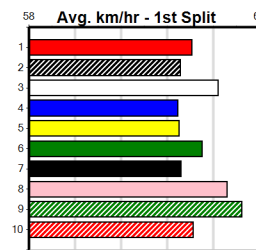

SPORTSBET BS RESPONSIBLY

Distance: 400m, Race Type: Grade 5, Total Prizemoney: $2,925
1st: $1,950, 2nd: $600, 3rd: $300, 4th: $75

ASTON SHEKEL (6) was a dominant 24.47 Sale winner last time and he appears to be a nice prospect. ZONNEKEYN (3) has a good record here to date and he will be in the firing line throughout. ROSE OF SATURN (1) is racing with confidence

Watchdog Tips: 6 3 1 2 **Bet:** Win 6

1

ROSE OF SATURN [5] *** **SCRATCHED** *** **$7.50**

BK Bitch **May-22** **Sire: TOMMY SHELBY** **Dam: OSAKALAKA**
Owner(s): Vi Alskar Hundar (SYN), A Lie, J Sharp **Trainer: Jason Sharp (Lara)**
Winning Distances: < 300m (0) 300 - 399m (3) 400 - 499m (5) 500 - 599m (0) 600 - 699m (0) > 700m (0)
Winning Weights: 25.9(1) 26.0(3) 26.1(2) 26.8(2)

Rank	Dist	Wgt	Track	Date	Time	BOB	Margin	1st/2nd (Time)	PIR	Checked	Comment	WR	Split 1	S/P	Grade
3rd (6)	26.3	400	GEL	R6	09-Jul-24	23.13	22.77	0.75L JOLENE BALE (23.09)	M/43	.	.	.	8.60	$8.50	X45
8th (2)	26.1	400	GEL	R11	16-Jul-24	23.53	22.53	13.00 BANDIT BULLET (22.62)	M/88	.	.	.	8.93	$13.60	X45
6th (2)	25.9	300	HVL	R11	23-Aug-24	17.05	16.77	2.25L WITHOUT REASON (16.91)	M/4	.	.	.	4.00	$7.70	T3-5
4th (1)	26.0	400	GEL	R6	03-Sep-24	23.55	22.31	18.00 ASTON WESTERN (22.31)	Q/55	.	.	.	8.83	$14.10	5
7th (3)	27.3	300	HVL	R12	29-Nov-24	17.55	16.75	7.00L WHISPER PIE (17.09)	M/3	.	.	.	4.01	$6.60	T3-5
5th (2)	26.6	400	GEL	R6	05-Dec-24	23.34	22.56	12.00 ROOSTER LEGS (22.57)	Q/66	.	.	.	8.80	$13.20	5
1st (3)	26.8	390	WBL	R13	13-Jan-25	22.30	22.26	3.00L LILY CRACKERS (22.50)	Q/11	.	.	.	8.53	$4.10	5
1st (2)	26.8	400	GEL	R12	24-Jan-25	22.59	22.24	1.75L ARKA SOLAR (22.71)	S/11	.	.	.	8.37	$21.70	5

Last 3 wins NOT included above

1st (8)	26.0	425	BEN	R5	24-Apr-24	24.21	24.06	1.25L ROGAN BALE (24.29)	Q/111	.	.	.	6.60	$3.70	T3-5
1st (3)	26.0	390	BAL	R6	06-May-24	22.54	21.89	2.00L BLACKPOOL DIVA (22.68)	Q/31	.	SW	.	8.62	$2.20	T3-5
1st (4)	25.9	400	GEL	R6	28-May-24	22.69	22.41	0.75L NEENA BALE (22.73)	Q/11	.	.	.	8.39	$6.10	T3-5

Box History

Bx	1st	2nd	3rd	4th	5th	6th	7th	8th
1			1	2				
2	1				2	1		1
3	3						1	1
4	2		1	3	1			
5	1				1			1
6			1		2	2		1
7		1				2		
8	1			1				

Prize Best Starts Trk/Dts APM: $10610.00, 22.95(2)-22/2/24, 35-8-1-5, 3-0-0-2, 4037