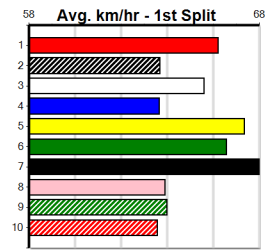

OAKS SUPER BOX

Distance: 460m, Race Type: Mixed 4/5, Total Prizemoney: $3,360
1st: $2,250, 2nd: $690, 3rd: $345, 4th: $75

HARA'S BUDDY (5) has been enormous since moving to Victoria and he just needs a clear crack mid race. ACACIA ROCKET (4) has been placed in two of his past three and he will be in the firing line throughout. BLUE FALCON (3) has claims

Watchdog Tips: 5 4 3 6 Bet: Trifecta 5/3,4,6/3,4,6,8 ($10 - 111.11%)

Form Box Wgt Dist Track Date Time BON Margin 1st/2nd (Time) PIR Checked Comment WR Split 1 S/P Grade
1 CHALUPA BATMAN [5] *** SCRATCHED *** $10.00
BE Dog Sep-22 Sire: COSMIC RUMBLE Dam: REAL REWARD
Owner(s): Three Little Pigs and The Big Bad Wolf (SYN), J Presutto, P Presutto, D Presutto
Trainer: Natalie Presutto (Devon Meadows)
Winning Distances: < 300m (0) 300 - 399m (0) 400 - 499m (4) 500 - 599m (0) 600 - 699m (0) > 700m (0)
Winning Weights: 30.5(1) 31.0(1) 31.4(1) 31.8(1)
2nd (5) 31.3 510 SLE R4 02-Oct-24 29.15 28.65 2.50 L BAY TUDOR (29.99) M/332 . . . 9.35 $6.00 RWH
7th (7) 31.0 410 HOR R10 29-Oct-24 24.17 23.25 13.00 MEAN PEACE (23.26) S/77 . . . W 10.66 $9.00 5
4th (8) 31.3 400 WGL R4 19-Nov-24 23.01 22.27 2.50 ELENA'S JEBRYNAH (22.84) S/54 . . . . 8.49 $2.00 RWH
6th (7) 31.9 400 WGL R4 06-Dec-24 22.84 22.44 3.5L BRING YOUR BEST (22.60) M/44 . . . W 8.46 $4.50 5
2nd (4) 31.5 425 BEN R12 03-Jan-25 24.00 23.56 1.5L ZERO KILLER (23.91) M/222 . . . . 6.58 $4.30 5
1st (6) 31.0 435 SLE R11 12-Jan-25 24.55 24.26 2.75L XATU BALE (24.74) M/511 . . . . 5.41 $2.10 5
4th (4) 31.1 400 WGL R10 17-Jan-25 22.79 22.40 5.50 MYALL RAY (22.40) M/45 . . . . 8.54 $4.90 5
6= (1) 31.1 450 WBL R10 23-Jan-25 25.79 25.16 4.50 L BARTY CROUCH (25.50) Q/112 . . . . 6.57 $8.20 5
Last 3 wins NOT included above
1st (1) 31.4 435 SLE R1 14-Jul-24 25.03 24.43 0.50 L KELLY JANE (25.05) Q/222 . . SW . 5.32 $14.60 M
1st (3) 30.5 435 SLE R10 17-Jul-24 25.25 24.54 0.50 L HEYFIELD HONEY (25.28) Q/431 . . W 5.50 $10.60 RW
1st (3) 31.8 400 WGL R10 16-Aug-24 22.64 22.44 8.00 L LAPIS LAZULI (23.17) M/11 . . SW . 8.32 $2.20 RW

2 STEELE JAKIT (NSW)[5] Every chance last time, may need it easier $26.00
BE Dog Oct-20 Sire: GOOD ODDS HARADA Dam: BOOK OF LUCK
Owner(s): J Dihm
Trainer: Andrew Wood (Nambrok)
Winning Distances: < 300m (0) 300 - 399m (2) 400 - 499m (2) 500 - 599m (1) 600 - 699m (0) > 700m (0)
Winning Weights: 32.2(1) 32.3(1) 32.4(2) 32.5(1)
6th (7) 31.9 515 SAP R7 26-Aug-24 30.05 29.43 7.50 L BAY TUDOR (29.54) M/5455 . . . . 5.25 $49.30 5
4th (7) 32.0 515 SAP R7 02-Sep-24 30.21 29.85 5.50 L CANYA ASSASSIN (29.85) M/5444 . . SW . 5.23 $23.00 5
2nd (3) 32.1 515 SAP R6 09-Sep-24 29.99 29.69 2.25L URANA ZOOM (29.84) M/5222 . . . . 5.23 $22.10 5
2nd (1) 31.8 515 SAP R11 16-Sep-24 30.08 29.52 3.5L PAW EARNEST (29.84) M/7112 . . . . 5.27 $8.10 5
5th (8) 31.9 515 SAP R7 23-Sep-24 30.11 29.16 7.00 L SUPER NUGGET (29.63) M/4555 . . . . 5.19 $49.40 5
5th (1) 32.2 510 SLE R8 02-Oct-24 29.33 28.65 8.00 L KISAUNI (28.79) M/545 . . . . 9.34 $20.80 X45
4th (1) 32.5 435 SLE R10 19-Jan-25 24.85 24.33 2.00 L LAUGHING PANTHER (24.72) M/434 . . . . 5.38 $29.30 5
3rd (8) 32.1 435 SLE R10 26-Jan-25 24.54 24.31 2.00 L JUMBUK JOHNNY (24.41) M/633 . . . . 5.41 $24.80 5
Last 3 wins NOT included above
1st (8) 32.4 395 TRA R3 27-Oct-23 22.26 22.05 5.50 L AKINA LAD (22.63) M/211 . . SW . 3.82 $8.50 RW
1st (2) 32.3 450 TRA R8 12-Feb-24 25.27 25.27 1.5L SUPERFLY GIRL (25.36) M/111 . . . . 6.68 $1.10 T3-5
1st (2) 32.2 515 SAP R7 04-Aug-24 30.16 29.55 0.50 L DREAM ON ALLAN (30.18) M/5211 . . . . 5.28 $3.40 T3-5H