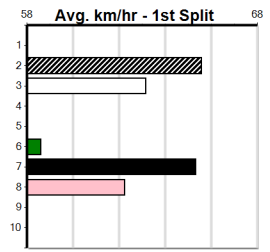

Warragul

1

2:27PM

(VIC time)

SPORTSBET NOBODY DOES IT EASIER

Distance: 400m, Race Type: Maiden, Total Prizemoney: $2,535
1st: $1,680, 2nd: $520, 3rd: $260, 4th: $75

MRS. FRANKY (2) has been solidly placed in her two runs to date and she is suited back to this journey. TAKE A LYNX (1) is a well bred type and he is drawn to get all the breaks on debut. STANLEY STAFF (4) must be respected on debut

Watchdog Tips: 2 1 4 8 **Bet:** Box Quinella 1,2,4 ($10 for 333.33%)

Form Box	Wgt	Dist	Track	Date	Time	BON	Margin	1st/2nd (Time)	PIR	Checked	Comment	WR	Split 1	S/P	Grade

1

TAKE A LYNX [M] Well bred, drawn to get the breaks, danger **$4.00**

BD Dog Aug-22 Sire: ORSON ALLEN Dam: DAVA SUPREME
Owner(s): DIRTY RATS TWO (SYN), S Jack, S Burke
Winning Distances: < 300m (0) 300 - 399m (0) 400 - 499m (0) 500 - 599m (0) 600 - 699m (0) > 700m (0)
Trainer: Shane Jack (Dalmore)

Box History

Bx	1st	2nd	3rd	4th	5th	6th	7th	8th
1								
2								
3								
4								
5								
6								
7								
8								

Prize Best Starts Trk/Dts APM $0 FSH 0-0-0-0 0-0-0-0 0

Last 3 wins NOT included above

2

MRS. FRANKY [M] Handily placed in both runs, hard to reel in **$2.40**

BK Bitch Jun-23 Sire: FERAL FRANKY Dam: BOP MUSIC
Owner(s): Flex for all (SYN), G Mclachlan, H Male, J Male
Winning Distances: < 300m (0) 300 - 399m (0) 400 - 499m (0) 500 - 599m (0) 600 - 699m (0) > 700m (0)
Trainer: Jake Male (Cranbourne East)

Box History

Bx	1st	2nd	3rd	4th	5th	6th	7th	8th
1								
2		1						
3								
4								
5		1						
6								
7								
8								

Prize Best Starts Trk/Dts APM $2410.00 FSH 2-0-2-0 0-0-0-0 2410

Last 3 wins NOT included above

3

SUPREME QUEEN [M] Failed to fire on debut, needs more time **$12.00**

BK Bitch Apr-23 Sire: FERAL FRANKY Dam: QUEEN KATHLEEN
Owner(s): M Height
Winning Distances: < 300m (0) 300 - 399m (0) 400 - 499m (0) 500 - 599m (0) 600 - 699m (0) > 700m (0)
Trainer: Matthew Height (Yarragon)

Box History

Bx	1st	2nd	3rd	4th	5th	6th	7th	8th
1								
2								
3								
4								
5								
6								
7								
8					1			

Prize Best Starts Trk/Dts APM $0 FSH 23.45(8)-21/1/25 1-0-0-0 1-0-0-0 0

Last 3 wins NOT included above

4

STANLEY STAFF [M] Well bred, in capable hands, watch betting **$7.50**

F Dog Oct-22 Sire: ASTON RUPEE Dam: BESSIE'S DAISY
Owner(s): S Stockdale
Winning Distances: < 300m (0) 300 - 399m (0) 400 - 499m (0) 500 - 599m (0) 600 - 699m (0) > 700m (0)
Trainer: Billy Stockdale (Fulham)
ENG WGL 2025-02-04

Box History

Bx	1st	2nd	3rd	4th	5th	6th	7th	8th
1								
2								
3								
4								
5								
6								
7								
8								

Prize Best Starts Trk/Dts APM $0 FSH 0-0-0-0 0-0-0-0 0

Last 3 wins NOT included above

5

*** VACANT BOX ***

Sire: Dam: Trainer:

Owner(s):
Winning Distances: < 300m (0) 300 - 399m (0) 400 - 499m (0) 500 - 599m (0) 600 - 699m (0) > 700m (0)
Winning Weights: **Box History**