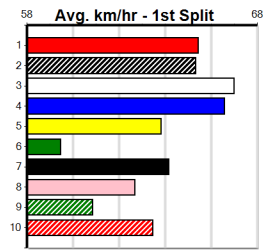

SHIMA SHINE AT STUD

Distance: 460m, Race Type: Mixed 6/7, Total Prizemoney: $2,925
1st: $1,950, 2nd: $600, 3rd: $300, 4th: $75

FAST FREDDY (1) has won three of four in brilliant style and he appears to be a star on the rise.
IGNITE (3) has been luckless since his debut win here over 400m and he should be able to settle on the speed. PARUMBA JAZZMAN (2) has solid claims

Watchdog Tips: 1 3 2 7 Bet: Box Trifecta 1,2,3,7 ($10 for 41.67%)

FAST FREDDY [6] Star on the rise, gun draw, watch the clock $1.60
BK Dog Mar-23 Sire: ASTON RUPEE Dam: BRUEGHELINO
Owner(s): T D racing (SYN), G Rowe, B Stockdale
Trainer: Des Douch (Maffra)
Winning Distances: < 300m (0) 300 - 399m (0) 400 - 499m (3) 500 - 599m (0) 600 - 699m (0) > 700m (0)
Winning Weights: 34.6(1) 34.7(1) 35.8(1)
1st (3) 35.8 435 SLE R1 12-Jan-25 25.07 24.26 1.75L IF ONLY (25.18) M/211 . . . 5.36 $2.70 M
8th (5) 34.9 400 WGL R2 17-Jan-25 23.61 22.40 12.00 BEST DRESSED (22.81) S/68 . . . 8.71 $9.60 X67
1st (7) 34.6 400 WGL R9 21-Jan-25 22.61 22.41 1.5L ACQUISITION (22.70) S/22 . . . SW . 8.32 $15.70 X67
1st (1) 34.7 400 WGL R4 28-Jan-25 22.49 22.45 5.50L PAW LILIBET (22.86) M/11 . . . . 8.30 $2.00 6G
Last 3 wins NOT included above
Box History: Bx 1st 2nd 3rd 4th 5th 6th 7th 8th
1 1
2
3 1
4
5
6
7 1
8
Prize Best $5580.00
Starts FSTD
Trk/Dts 4-3-0-0
APM 0-0-0-0 3630

PARUMBA JAZZMAN [6] Consistent type, can show early pace, value $12.00
BK Dog Sep-22 Sire: ASTON RUPEE Dam: DANCING CASSIE
Owner(s): PARUMBA (SYN), E Lieshout, M Lieshout
Trainer: Eddie Lieshout (Drouin West)
Winning Distances: < 300m (0) 300 - 399m (0) 400 - 499m (2) 500 - 599m (0) 600 - 699m (0) > 700m (0)
Winning Weights: 33.7(1) 34.4(1)
2nd (5) 34.5 400 WGL R10 01-Nov-24 22.75 22.49 0.25L SUMMER SUNSET (22.74) M/22 . . . 8.35 $6.50 6G
2nd (6) 34.8 435 SLE R10 10-Nov-24 24.79 24.30 5.50L ROYAL PRIDE (24.44) M/622 . . . SW . 5.44 $9.10 X67H
2nd (2) 34.3 435 SLE R2 17-Nov-24 24.56 24.27 2.25L HIJACK (24.42) Q/222 . . . . 5.22 $14.20 X67F
2nd (4) 34.3 400 WGL R10 26-Nov-24 22.79 22.27 0.50L REEL INFRARED (22.76) Q/11 . . . . 8.36 $3.50 X67
2nd (6) 34.0 400 WGL R3 06-Dec-24 22.70 22.44 1.5L CORINTHIAN (22.60) M/33 . . . . 8.50 $5.40 6G
4th (4) 33.6 435 SLE R1 15-Dec-24 24.66 24.27 5.00L BOTH SIDES (24.31) M/854 . . . . 5.41 $8.60 X67
2nd (4) 34.1 400 WGL R3 31-Dec-24 22.70 22.38 0.50L SON OF DUKE (22.67) M/22 . . . . 8.35 $2.60 6G
6th (3) 34.0 400 WGL R4 14-Jan-25 23.28 22.54 5.50L ALL ON MERRETT (22.92) M/37 . . . . 8.62 $1.70 6G
Last 3 wins NOT included above
1st (7) 34.4 400 WGL R1 05-Sep-24 23.16 23.16 6.00L BOIL THE BILLY (23.58) M/11 . . . SW . 8.44 $2.10 M
1st (7) 33.7 400 WGL R3 24-Oct-24 23.05 22.95 5.50L LET'S MAKE UP (23.42) M/11 . . . . 8.38 $2.30 T3-7
Box History: Bx 1st 2nd 3rd 4th 5th 6th 7th 8th
1
2 1
3
4 2 1 1
5 1
6 2
7 2
8
Prize Best $5765.00
Starts FSTD
Trk/Dts 12-2-6-0
APM 0-0-0-0 3634