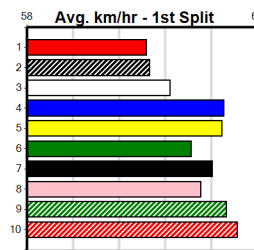

PAUA OF BUDDY AT STUD

Distance: 400m, Race Type: Mixed 4/5, Total Prizemoney: $3,360
1st: $2,250, 2nd: $690, 3rd: $345, 4th: $75

PEAKY JOE (5) was far from disgraced when resuming from a spell last time and he appears to have a fair bit on these. VAN ROOYEN (3) has been impressive since returning to Vic and he will be in the mix again. SPICY ASSASSIN (1) is nearing another win

Watchdog Tips: 5 3 1 2 Bet: Trifecta 5/1,2,3/1,2,3,8 ($10 - 111.11%)

SPICY ASSASSIN [4] Consistent type, gets the gun run, big threat $9.00
Owner(s): D Kerr
Sire: FLYING RICCIARDO Dam: ZIPPING ANNABEL
Trainer: Belinda Connolly (Caldermeade)
Winning Distances: < 300m (0) 300 - 399m (0) 400 - 499m (4) 500 - 599m (0) 600 - 699m (0) > 700m (0)
Winning Weights: 29.0(1) 29.5(1) 29.6(1) 30.3(1)
Box History table and Prize Best Starts table included.

VIPER [5] *** SCRATCHED *** $7.50
Owner(s): Eye Candy (SYN), C Wilk, K Gorman
Sire: KAYDA SHAE Dam: LITTLE BIDDY
Trainer: Jade Mifsud (Hernes Oak)
Winning Distances: < 300m (0) 300 - 399m (1) 400 - 499m (6) 500 - 599m (0) 600 - 699m (0) > 700m (0)
Winning Weights: 32.5(1) 33.7(2) 33.9(1) 34.0(1) 34.2(1) 35.4(1)
Box History table and Prize Best Starts table included.

VAN ROOYEN [5] Impressive since returning to Vic, danger $6.00
Owner(s): C Feltham
Sire: TOMMY SHELBY Dam: WHARFIES GIRL
Trainer: Carly Feltham (Devon Meadows)
Winning Distances: < 300m (0) 300 - 399m (2) 400 - 499m (2) 500 - 599m (0) 600 - 699m (0) > 700m (0)
Winning Weights: 31.4(1) 31.5(1) 32.3(1) 32.5(1)
Box History table and Prize Best Starts table included.

SHIV ROY [5] Racing well but this is harder, prefer others $21.00
Owner(s): C Flynn
Sire: ZAMBORA BROCKIE Dam: BELT UP TUBSY
Trainer: David Bourke (The Basin)
Winning Distances: < 300m (0) 300 - 399m (2) 400 - 499m (4) 500 - 599m (1) 600 - 699m (0) > 700m (0)
Winning Weights: 29.6(1) 29.7(1) 29.8(2) 29.9(1) 30.9(1) 31.0(1)
Box History table and Prize Best Starts table included.

PEAKY JOE [4] Class edge, impressive when resuming, yes $1.90
Owner(s): Whatever goes (SYN), G Rounds, D Carroll
Sire: FERNANDO BALE Dam: HOT CHARMOLA
Trainer: Vicki Wisener (Devon Meadows)
Winning Distances: < 300m (0) 300 - 399m (1) 400 - 499m (3) 500 - 599m (8) 600 - 699m (0) > 700m (0)
Winning Weights: 32.9(1) 33.0(1) 33.1(1) 33.2(4) 33.4(1) 33.5(2) 33.6(2)
Box History table and Prize Best Starts table included.