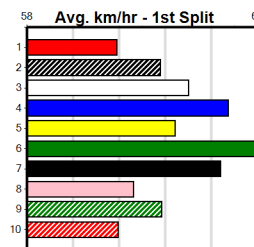

VIATEK

Distance: 400m, Race Type: Grade 6, Total Prizemoney: $2,925
1st: $1,950, 2nd: $600, 3rd: $300, 4th: $75

JACK'S ELATION (3) has a good record here to date and he should assume control soon after box rise. JUMBUK GERHARD (2) is another who has raced well here to date and he will be on the pace throughout. QUEEN KATE (7) has solid claims

Watchdog Tips: 3 2 7 1 Bet: Win 3

Form Box Wgt Dist Track Date Time BON Margin 1st/2nd (Time) PIR Checked Comment W/R Split 1 S/P Grade

ARCA NOBLE [6] Front runner, pace in 2 and 3 is a worry, place $8.00
Owner(s): B Sykes
Sire: ZAMBORA BROCKIE Dam: GOOD GIRL SANDY
Trainer: Bryan Sykes (Beaconsfield Upper)

Box History table for ARCA NOBLE [6] showing performance across 8 boxes and prize details.

JUMBUK GERHARD [6] Solid record here, can ping the lids, main danger $3.60
Owner(s): B Joske
Sire: BERNARDO Dam: CRIMSON VIXEN
Trainer: Ben Joske (Yinnar South)

Box History table for JUMBUK GERHARD [6] showing performance across 8 boxes and prize details.

JACK'S ELATION [6] Shows promise, racing with confidence, yes $3.50
Owner(s): Waste of Money (SYN), L Smith, T Wemyss, A Harnden, G Tyne
Sire: MY REDEEMER Dam: CAPTAIN JACKIE
Trainer: Rosalie Kerr (Caldermeade)

Box History table for JACK'S ELATION [6] showing performance across 8 boxes and prize details.

MAY BE REAL [6] Placed in three of five here, place hope again $7.50
Owner(s): R Atkins
Sire: FERNANDO BALE Dam: ESMAY
Trainer: Brian Sonneman (Warragul)

Box History table for MAY BE REAL [6] showing performance across 8 boxes and prize details.

MIDNIGHT SHIMMER (NSW)[6] Steady record here, draw is a worry, tested $21.00
Owner(s): C Mcmillan
Sire: SHIMA SHINE Dam: MIDNIGHT CARMEN
Trainer: Constance Mcmillan (Drouin)

Box History table for MIDNIGHT SHIMMER (NSW)[6] showing performance across 8 boxes and prize details.