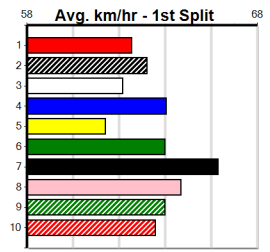

BARN BAR FUNCTION ROOM

Distance: 460m, Race Type: Grade 5, Total Prizemoney: $2,925
1st: $1,950, 2nd: $600, 3rd: $300, 4th: $75

LUXFORD (7) has been placed in two of four here and he will appreciate the drop in class. SAXON KELTON (8) was solidly placed two runs back and he will get a nice cart across early on. ROYAL MAGPIE (6) is racing with confidence.

Watchdog Tips: 7 8 6 4 **Bet:** Win 7

1

VALENCIA TILLY [5] **$8.00**
BD Bitch **Oct-21** **Back in form but this is harder, place preferred**
Owner(s): J Gieschen **Sire: FERNANDO BALE** **Dam: COURTING** **Trainer: Jennifer Gieschen (Valencia Cree)**
Winning Distances: < 300m (0) 300 - 399m (0) 400 - 499m (6) 500 - 599m (0) 600 - 699m (0) > 700m (0)
Winning Weights: 24.9(1) 25.0(1) 25.2(1) 25.4(1) 26.0(1) 26.4(1)

Pl	Box	Wgt	Dist	Track	Date	Time	BOB	Margin	1st/2nd (Time)	PIR	Checked	Comment	WR	Split 1	S/P	Grade
6th	(7)	26.3	400	WGL	R11	28-Nov-24	23.47	22.74	5.50L PATH OF GLORY (23.11)	M/66	.	.	.	8.70	$23.90	T3-5
6th	(5)	26.5	435	SLE	R9	04-Dec-24	25.21	24.43	3.25L TILLY GIRL (24.98)	M/566	.	.	.	5.38	$40.80	T3-5
7th	(8)	26.6	435	SLE	R11	11-Dec-24	25.65	24.66	12.00 ULNA (24.87)	M/776	.	.	.	5.53	$2.90	5
1st	(5)	26.4	435	SLE	R12	18-Dec-24	24.86	24.38	1.5L BOMBER'S REWARD (24.95)	Q/111	.	.	.	5.27	$6.10	T3-5
4th	(4)	26.0	435	SLE	R7	01-Jan-25	25.15	24.63	8.00L BANK ROBBER (24.63)	M/454	.	SW	.	5.42	$17.10	T3-5
4th	(1)	25.6	435	SLE	R5	08-Jan-25	24.99	24.66	4.75L MADALIA SNOOPY (24.66)	Q/254	.	.	.	5.27	$2.10	5
1st	(5)	26.0	435	SLE	R3	15-Jan-25	24.77	24.57	4.25L LET'S GO GEORGI (25.06)	Q/111	.	.	.	5.22	$4.90	T3-5
4th	(1)	25.9	435	SLE	R12	24-Jan-25	25.09	24.22	6.50L JESSICA PEARSON (24.65)	M/455	.	.	.	5.33	$2.90	5

Last 3 wins NOT included above

1st	(3)	25.0	400	WGL	R3	09-Jul-24	23.37	22.52	1.5L NO CHARGE (23.46)	M/63	.	SW	.	8.76	$30.20	7
1st	(8)	25.4	435	SLE	R4	21-Jul-24	24.94	24.29	2.00L HAMISH ROSE (25.08)	M/311	.	.	.	5.37	$12.20	X67H
1st	(2)	25.2	435	SLE	R6	18-Sep-24	24.97	24.68	0.50L IRON TYSON (25.00)	Q/111	.	SW	.	5.27	$9.90	T3-5

Box History

Bx	1st	2nd	3rd	4th	5th	6th	7th	8th
1								
2	2			1	1	1	2	
3	1	1		1	1			1
4				3				1
5	2				1	1	1	
6						1		
7	1		1	1	1	1	1	1
8	1				1	1	1	1

Prize Best Starts Trk/Dts APM
$9040.00
FST
33-6-2-0
0-0-0-0
3568