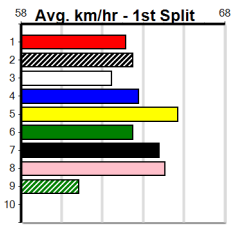

8
5:07PM
(VIC time)

Watchdog Tips: 0 0 0 0 Bet: .

Main race results table with columns: Form, Box, Weight, Dist, Track, Date, Time, BON, Margin, 1st/2nd (Time), PIR, Checked, Comment, W/R, Split 1, S/P, Grade. Includes race details for DOLLAR BUCKS, RAGIN' ABLETT, FOXY ROXY, IDYLLIC LAYLA, SUPER TONE, SCARLETT EXPRESS, BIG PISTOL, FORBES SUPREME (SA), SPAGHETTI ARMS, and NO RESERVE.