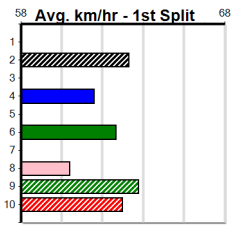

THE BECKLEY CENTRE GEELONG

Distance: 520m, Race Type: Maiden, Total Prizemoney: $2,860
1st: $1,900, 2nd: $590, 3rd: $295, 4th: $75

1
2:47PM
(VIC time)

Watchdog Tips: **0** **0** **0** **0** **Bet:** .

Form	Box	Weight	Dist	Track	Date	Time	BON	Margin	1st/2nd (Time)	PIR	Checked	Comment	W/R	Split 1	S/P	Grade
1	S	31.6	410	HOR	Feb-23	23.94	23.05	3.75	LSUNTORY LISA (23.68)	S/44				10.75	$3.60	M
BK B Feb-23 SHIMA SHINE BIODIESEL																
Trainer: Robert Britton (Lara)																
Owner(s): Hardison Britton (SYN), R Britton, M Britton																
<table border="1"> <thead> <tr><th colspan="8">Winning Boxes</th></tr> <tr><th>1</th><th>2</th><th>3</th><th>4</th><th>5</th><th>6</th><th>7</th><th>8</th></tr> </thead> <tbody> <tr><td>Prize</td><td></td><td></td><td></td><td></td><td></td><td></td><td></td></tr> <tr><td>Best</td><td></td><td></td><td></td><td></td><td></td><td></td><td></td></tr> <tr><td>Starts</td><td></td><td></td><td></td><td></td><td></td><td></td><td></td></tr> <tr><td>Trk/Dst</td><td></td><td></td><td></td><td></td><td></td><td></td><td></td></tr> <tr><td>APM</td><td></td><td></td><td></td><td></td><td></td><td></td><td></td></tr> </tbody> </table>																
2	M	31.8	485	HOR	Jan-23	27.76	27.27	5.50	LWANDERING ROGUE (27.38)	M/333				6.79	$6.20	M
BK D Jan-23 KOBLENZ MORAINE COCO																
Trainer: Peter Fulton (Ecklin South)																
Owner(s): MORAINE (SYN), G Judd, S Judd																
<table border="1"> <thead> <tr><th colspan="8">Winning Boxes</th></tr> <tr><th>1</th><th>2</th><th>3</th><th>4</th><th>5</th><th>6</th><th>7</th><th>8</th></tr> </thead> <tbody> <tr><td>Prize</td><td></td><td></td><td></td><td></td><td></td><td></td><td></td></tr> <tr><td>Best</td><td></td><td></td><td></td><td></td><td></td><td></td><td></td></tr> <tr><td>Starts</td><td></td><td></td><td></td><td></td><td></td><td></td><td></td></tr> <tr><td>Trk/Dst</td><td></td><td></td><td></td><td></td><td></td><td></td><td></td></tr> <tr><td>APM</td><td></td><td></td><td></td><td></td><td></td><td></td><td></td></tr> </tbody> </table>																
3	B	32.6	450	WBL	Feb-23	26.09	25.20	6.00	LXTRADITED (25.70)	M/433				6.87	$16.40	MH
BK B Feb-23 SHIMA SHINE BIODIESEL																
Trainer: Robert Britton (Lara)																
Owner(s): Hardison Britton (SYN), R Britton, M Britton																
<table border="1"> <thead> <tr><th colspan="8">Winning Boxes</th></tr> <tr><th>1</th><th>2</th><th>3</th><th>4</th><th>5</th><th>6</th><th>7</th><th>8</th></tr> </thead> <tbody> <tr><td>Prize</td><td></td><td></td><td></td><td></td><td></td><td></td><td></td></tr> <tr><td>Best</td><td></td><td></td><td></td><td></td><td></td><td></td><td></td></tr> <tr><td>Starts</td><td></td><td></td><td></td><td></td><td></td><td></td><td></td></tr> <tr><td>Trk/Dst</td><td></td><td></td><td></td><td></td><td></td><td></td><td></td></tr> <tr><td>APM</td><td></td><td></td><td></td><td></td><td></td><td></td><td></td></tr> </tbody> </table>																
4	B	27.9	460	GEL	Jan-23	26.98	25.56	18.00	LPAW RIVAL (25.77)	M/557				6.74	$58.60	M
BK B Jan-23 FERNANDO BALE IT'S MY PARTY																
Trainer: Angela Langton (Anakie)																
Owner(s): CHAMPAGNE PTN (SYN), S Smith, A Langton																
<table border="1"> <thead> <tr><th colspan="8">Winning Boxes</th></tr> <tr><th>1</th><th>2</th><th>3</th><th>4</th><th>5</th><th>6</th><th>7</th><th>8</th></tr> </thead> <tbody> <tr><td>Prize</td><td></td><td></td><td></td><td></td><td></td><td></td><td></td></tr> <tr><td>Best</td><td></td><td></td><td></td><td></td><td></td><td></td><td></td></tr> <tr><td>Starts</td><td></td><td></td><td></td><td></td><td></td><td></td><td></td></tr> <tr><td>Trk/Dst</td><td></td><td></td><td></td><td></td><td></td><td></td><td></td></tr> <tr><td>APM</td><td></td><td></td><td></td><td></td><td></td><td></td><td></td></tr> </tbody> </table>																
5	B	27.9	525	MEP	Nov-22	31.28	29.64	13.00	LPAW ZEVA (30.40)	S/8888				5.78	$31.70	M
F B Nov-22 FERAL FRANKY JUNK FOOD JUNKIE																
Trainer: Jason Sharp (Lara)																
Owner(s): A Lie