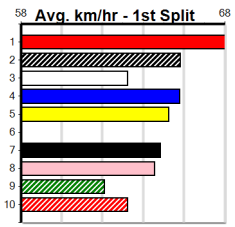

MELBOURNE CONTAINER PARK

Distance: 400m, Race Type: Mixed 6/7, Total Prizemoney: $2,925
1st: $1,950, 2nd: $600, 3rd: $300, 4th: $75

Watchdog Tips: **0 0 0 0** Bet: .