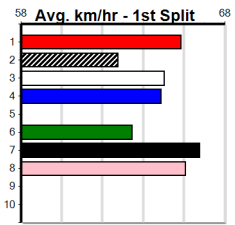

TOPCAT VIDEO PRODUCTIONS

Distance: 520m, Race Type: Mixed 4/5, Total Prizemoney: $3,875
1st: $2,600, 2nd: $800, 3rd: $400, 4th: $75

6

4:27PM

(VIC time)

Watchdog Tips: 0 0 0 0 **Bet:** .