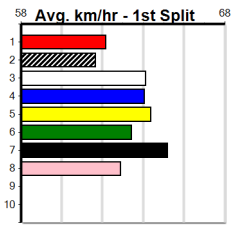

Geelong

4

3:47PM

(VIC time)

PARKER PUMPS (2-3 WINS)

Distance: 520m, Race Type: Restricted Win, Total Prizemoney: \$3,340
1st: \$2,230, 2nd: \$690, 3rd: \$345, 4th: \$75

Watchdog Tips: 0 0 0 0 Bet:

Table with 10 rows representing different races. Each row includes race number, name, date, trainer, participants with their performance metrics, and a 'Winning Boxes' summary table. Races include Noah's Best, Bun Quake, Senses Fail, Paw Fabian (NSW), Hold Me Closer (NSW), Stapleton, Warrego Storm, As You Were, and three 'No Reserve' races.