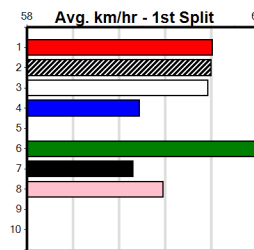

TTS ELECTRICS

Distance: 596m, Race Type: Mixed 4/5, Total Prizemoney: $4,445
1st: $2,990, 2nd: $920, 3rd: $460, 4th: $75

Watchdog Tips: [ ] [ ] [ ] [ ] [ ] Bet: [ ]

Form Box Wgt Dist Track Date Time BON Margin 1st/2nd (Time) PIR Checked Comment W/R Split 1 S/P Grade

1

STELLA GIRL [4]

BK Bitch Aug-20 Sire: ORSON ALLEN Dam: MEPUNGA MIDGET

Trainer: Clint Capuano (Anakie) ENG SAN 2024-10-03

Owner(s): A Rippon
Winning Distances: < 300m (0) 300 - 399m (1) 400 - 499m (2) 500 - 599m (1) 600 - 699m (5) > 700m (0)

Winning Weights: 25.1(1) 25.4(1) 25.5(1) 25.8(2) 25.9(1) 26.0(2) 26.3(1)

Table with columns: Rank, Wgt, Dist, Track, Date, Time, BON, Margin, 1st/2nd (Time), PIR, Checked, Comment, W/R, Split 1, S/P, Grade. Lists race results for Stella Girl.

Last 3 wins NOT included above

Table with columns: Rank, Wgt, Dist, Track, Date, Time, BON, Margin, 1st/2nd (Time), PIR, Checked, Comment, W/R, Split 1, S/P, Grade. Lists recent race results for Stella Girl.

Box History table for Stella Girl showing performance across different boxes (1-8) and splits (1st-8th).

2

KISAUNI [5]

BK Dog Mar-22 Sire: FERNANDO BALE Dam: MOMBASA

Trainer: Gary Joske (Yinnar)

Owner(s): Worldly (SYN), W Macpherson, P Campbell
Winning Distances: < 300m (0) 300 - 399m (1) 400 - 499m (5) 500 - 599m (9) 600 - 699m (1) > 700m (0)

Winning Weights: 29.3(2) 29.4(1) 29.5(1) 29.6(2) 29.8(1) 29.9(1) 30.6(1) 30.9(1) 31.1(1) 31.4(2) 31.9(1) 32.1(1) 32.3(1)

Table with columns: Rank, Wgt, Dist, Track, Date, Time, BON, Margin, 1st/2nd (Time), PIR, Checked, Comment, W/R, Split 1, S/P, Grade. Lists race results for Kisauni.

Last 3 wins NOT included above

Table with columns: Rank, Wgt, Dist, Track, Date, Time, BON, Margin, 1st/2nd (Time), PIR, Checked, Comment, W/R, Split 1, S/P, Grade. Lists recent race results for Kisauni.

Box History table for Kisauni showing performance across different boxes (1-8) and splits (1st-8th).

3

RIPTIDE RUSLIE [5]

BD Dog Apr-20 Sire: MY REDEEMER Dam: VIS VITAE

Trainer: Russell Edwards (Devon Meadow)

Owner(s): R Edwards
Winning Distances: < 300m (0) 300 - 399m (0) 400 - 499m (0) 500 - 599m (3) 600 - 699m (6) > 700m (1)

Winning Weights: 27.5(2) 27.8(2) 28.0(1) 28.1(2) 28.2(2) 28.4(1)

Table with columns: Rank, Wgt, Dist, Track, Date, Time, BON, Margin, 1st/2nd (Time), PIR, Checked, Comment, W/R, Split 1, S/P, Grade. Lists race results for Rip Tide Ruslie.

Last 3 wins NOT included above

Table with columns: Rank, Wgt, Dist, Track, Date, Time, BON, Margin, 1st/2nd (Time), PIR, Checked, Comment, W/R, Split 1, S/P, Grade. Lists recent race results for Rip Tide Ruslie.

Box History table for Rip Tide Ruslie showing performance across different boxes (1-8) and splits (1st-8th).

4

LETHO LAND (QLD)[5]

BK Bitch Sep-21 Sire: AUSSIE INFRARED Dam: EIGHT GREEN CANS

Trainer: Heath Mcadam (Ocean Grove) ENG GEL 2024-10-04

Owner(s): N Sweeney
Winning Distances: < 300m (0) 300 - 399m (0) 400 - 499m (1) 500 - 599m (3) 600 - 699m (1) > 700m (0)

Winning Weights: 24.5(2) 24.7(2) 24.8(1)