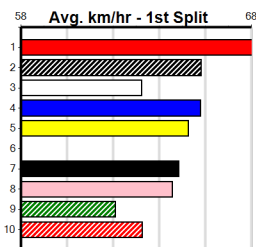

Prize Best		\$0.00
Starts	0-0-0-0	FSH
Trk/Dts	0-0-0-0	
APM		0

Geelong

10
5:48PM
(VIC time)

MELBOURNE CONTAINER PARK

Distance: 400m, Race Type: Mixed 6/7, Total Prizemoney: \$2,925
1st: \$1,950, 2nd: \$600, 3rd: \$300, 4th: \$75