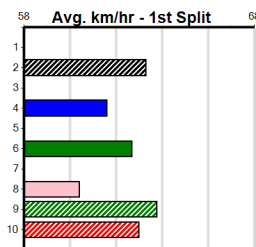

THE BECKLEY CENTRE GEELONG

Distance: 520m, Race Type: Maiden, Total Prizemoney: $2,860
1st: $1,900, 2nd: $590, 3rd: $295, 4th: $75

Watchdog Tips: ☐ ☐ ☐ ☐ ☐ Bet:

Form Box	Wgt	Dist	Track	Date	Time	BON	Margin	1st/2nd (Time)	PIR	Checked	Comment	WR	Split 1	S/P	Grade

1

SAVONA [M]
BK Bitch Feb-23 Sire: SHIMA SHINE Dam: BIODIESEL
Owner(s): Hardison Britton (SYN), R Britton, M Britton
Winning Distances: < 300m (0) 300 - 399m (0) 400 - 499m (0) 500 - 599m (0) 600 - 699m (0) > 700m (0)
Winning Weights:

Bx	1st	2nd	3rd	4th	5th	6th	7th	8th
1								
2								
3								
4								
5								
6								
7								
8								

Last 3 wins NOT included above

Prize								$0
Best								FSH
Starts								0-0-0-0
Trk/Dts								0-0-0-0
APM								0

2

MORAINE WALLY [M]
BK Dog Jan-23 Sire: KOBLENZ Dam: MORAINE COCO
Owner(s): MORAINE (SYN), G Judd, S Judd
Winning Distances: < 300m (0) 300 - 399m (0) 400 - 499m (0) 500 - 599m (0) 600 - 699m (0) > 700m (0)
Winning Weights:

Bx	1st	2nd	3rd	4th	5th	6th	7th	8th
1								
2								
3								
4								
5								
6								
7								
8								

Last 3 wins NOT included above

Prize								$1655.00
Best								FSH
Starts								8-0-1-3
Trk/Dts								0-0-0-0
APM								1484

3

PONTICELLI [M]
BK Bitch Feb-23 Sire: SHIMA SHINE Dam: BIODIESEL
Owner(s): Hardison Britton (SYN), R Britton, M Britton
Winning Distances: < 300m (0) 300 - 399m (0) 400 - 499m (0) 500 - 599m (0) 600 - 699m (0) > 700m (0)
Winning Weights:

Bx	1st	2nd	3rd	4th	5th	6th	7th	8th
1								
2								
3								
4								
5								
6								
7								
8								

Last 3 wins NOT included above

Prize								$0
Best								FSH
Starts								0-0-0-0
Trk/Dts								0-0-0-0
APM								0

4

COSTUME PARTY [M]
BK Bitch Jan-23 Sire: FERNANDO BALE Dam: IT'S MY PARTY
Owner(s): CHAMPAGNE PTN (SYN), S Smith, A Langton
Winning Distances: < 300m (0) 300 - 399m (0) 400 - 499m (0) 500 - 599m (0) 600 - 699m (0) > 700m (0)
Winning Weights:

Bx	1st	2nd	3rd	4th	5th	6th	7th	8th
1								
2								
3								
4								
5								
6								
7								
8								

Last 3 wins NOT included above

Prize								$0.00
Best								FSTD
Starts								1-0-0-0
Trk/Dts								0-0-0-0
APM								0

5

FUJI APPLE [M]
F Bitch Nov-22 Sire: FERAL FRANKY Dam: JUNK FOOD JUNKIE
Owner(s): A Lie
Winning Distances: < 300m (0) 300 - 399m (0) 400 - 499m (0) 500 - 599m (0) 600 - 699m (0) > 700m (0)
Winning Weights:

Bx	1st	2nd	3rd	4th	5th	6th	7th	8th
1								
2								
3								
4								
5								
6								
7								
8								

Last 3 wins NOT included above

Prize								$0.00
Best								FSH
Starts								1-0-0-0
Trk/Dts								0-0-0-0
APM								0