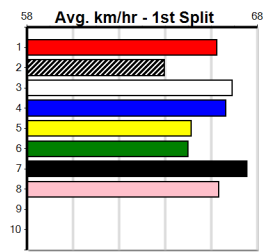

FREE ADMISSION TO ALL RACE MEETS

Distance: 400m, Race Type: Grade 5, Total Prizemoney: $2,925
1st: $1,950, 2nd: $600, 3rd: $300, 4th: $75

Watchdog Tips: ☐ ☐ ☐ ☐ ☐ ☐

Bet: ☐

Form Box Wgt Dist Track Date Time BON Margin 1st/2nd (Time) PIR Checked Comment W/R Split 1 S/P Grade

YOU YANG YAALA [5]

BK Bitch Oct-20 Sire: SULZANTI Dam: PANDORA'S PROOF Trainer: Jason Wickham (Lara)

Owner(s): A Welsh
Winning Distances: < 300m (0) 300 - 399m (2) 400 - 499m (6) 500 - 599m (3) 600 - 699m (0) > 700m (0)
Winning Weights: 26.0(1) 26.4(2) 26.6(1) 26.7(2) 26.8(2) 27.0(2) 27.6(1)

2nd (8)	27.4	515	SAP	R11	08-Jul-24	30.09	29.50	6.00L BAY TUDOR (29.70)	M/5322	.	.	.	.	5.23	$9.50	5NP
7th (7)	27.6	460	GEL	R7	19-Jul-24	26.68	25.17	15.00 BLACK DREAM (25.65)	M/566	.	.	.	.	6.78	$76.50	5
1st (7)	27.6	450	SHP	R8	25-Jul-24	25.59	25.59	1.00L TUDOR PEAK (25.66)	Q/111	.	.	.	.	6.65	$6.70	T3-5
4th (1)	27.5	520	GEL	R5	02-Aug-24	30.51	29.95	8.00L ASTON LORD (29.95)	Q/3222	.	.	.	.	5.46	$21.40	5H
3rd (5)	27.2	515	SAN	R3	08-Aug-24	29.95	29.36	5.50L TOKYO HEIST (29.59)	M/5333	.	.	.	.	5.17	$48.50	5F
4th (1)	27.1	515	SAN	R11	15-Aug-24	30.04	29.09	7.00L DENISON FRISBY (29.58)	Q/1113	.	.	SW	.	5.11	$11.30	5
4th (2)	27.3	515	SAP	R9	02-Sep-24	30.49	29.85	6.50L WHITE CREST (30.05)	Q/1444	.	.	.	.	5.09	$25.30	X45
6th (6)	27.2	400	GEL	R6	06-Sep-24	23.27	22.68	8.50L BRONELLY SASS (22.69)	M/66	.	.	.	.	8.67	$21.60	5

Last 3 wins NOT included above

1st (8)	26.4	450	WBL	R8	20-Nov-23	25.90	25.81	0.25L CONFER (25.92)	M/311	.	.	.	.	6.70	$5.80	5
1st (1)	26.7	400	GEL	R12	29-Mar-24	22.80	22.41	0.05L THANK YOU TOMMY (22.80)	Q/21	.	.	.	.	8.46	$5.20	5
1st (7)	27.0	450	WBL	R8	24-Jun-24	25.54	25.54	4.25L BELLA SUPREME (25.83)	Q/111	.	.	.	.	6.60	$4.50	5

JUST WANT PIZZA [5]

F Bitch Apr-22 Sire: SUPERIOR PANAMA Dam: JUNK FOOD JUNKIE Trainer: Jason Sharp (Lara)

Owner(s): A Lie
Winning Distances: < 300m (0) 300 - 399m (1) 400 - 499m (6) 500 - 599m (0) 600 - 699m (0) > 700m (0)
Winning Weights: 27.5(1) 27.7(2) 27.8(3) 27.9(1)

2nd (8)	27.6	400	WGL	R4	11-Jul-24	23.09	23.08	0.25L GLYOS MOVE (23.08)	M/11	.	.	.	.	8.31	$3.10	T3-5
1st (3)	27.8	400	GEL	R4	16-Jul-24	22.81	22.53	5.50L BURN THE WITCH (23.18)	M/21	.	.	.	.	8.44	$3.20	5
1st (6)	27.9	390	WBL	R7	22-Jul-24	22.36	22.22	5.50L SILVER TAQUISHA (22.73)	M/11	.	.	SW	.	8.65	$1.80	5
4th (6)	27.8	400	GEL	R6	06-Aug-24	22.91	22.31	9.00L ASTON OPHELIA (22.31)	M/24	.	.	.	.	8.41	$7.00	X45
2nd (8)	27.9	390	BAL	R4	06-Sep-24	22.55	22.42	0.25L BRIGHT MOON (22.54)	M/11	.	.	.	.	8.40	$3.10	5
7th (1)	28.0	425	BEN	R10	11-Sep-24	24.90	24.14	8.50L ZAP (24.32)	M/355	.	.	.	.	6.76	$4.50	T3-5
8th (1)	28.3	390	BAL	R13	23-Sep-24	22.94	22.35	8.50L RUXTON SPICE (22.35)	M/88	.	.	.	.	8.93		T3-5
3rd (7)	28.6	390	BAL	R3	30-Sep-24	22.65	22.39	2.50L PLUTCOCRACY (22.48)	S/45	.	.	.	.	8.53	$4.90	T3-5

Last 3 wins NOT included above

1st (6)	27.7	400	WGL	R11	08-Feb-24	22.70	22.63	3.5L TRICKY RIDDLES (22.93)	M/11	.	.	SW	.	8.34	$6.80	T3-6
1st (7)	27.8	410	HOR	R6	27-Feb-24	23.27	23.07	2.25L KABUTO BALE (23.41)	M/11	.	.	.	.	10.24	$16.00	5
1st (7)	27.8	400	GEL	R11	28-May-24	22.93	22.41	0.75L JOLENE BALE (22.97)	M/22	.	.	.	.	8.58	$4.20	T3-5