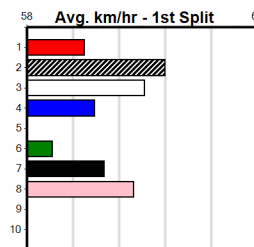

MILLERS MUZZLES (0-1 WIN)

Distance: 596m, Race Type: Restricted Win, Total Prizemoney: $3,940
1st: $2,640, 2nd: $815, 3rd: $410, 4th: $75

Watchdog Tips:

Bet:

Form Box	Wgt	Dist	Track	Date	Time	BON	Margin	1st/2nd (Time)	PIR	Checked	Comment	WR	Split 1	S/P	Grade

CRAFTY BEER [7]

BK Dog Apr-22 **Sire: MY REDEEMER** **Dam: BELLE'S ON BOOST**

Owner(s): Smith Racing (SYN), D Smith, J Smith
Trainer: Danielle Smith (Lara)

Winning Distances: < 300m (0) 300 - 399m (0) 400 - 499m (0) 500 - 599m (1) 600 - 699m (0) > 700m (0)

Winning Weights: 32.7(1)

3rd (7)	32.8	595	SAP	R2	17-Jun-24	34.99	34.30	4.50L MY SLICK RICK (34.69)	M/4444	.	.	.	9.63	$5.90	RW
2nd (4)	32.7	595	SAP	R3	24-Jun-24	34.88	34.75	2.00L FIRST CRACK (34.75)	M/2212	.	.	.	9.62	$6.20	RW
2nd (1)	32.8	600	MEP	R9	03-Jul-24	35.33	34.91	6.00L LIVEABLE (34.92)	S/4422	.	V14	.	9.43	$13.50	X67
5th (7)	32.7	595	SAP	R9	29-Jul-24	35.07	34.38	9.00L PAW BODHI (34.45)	M/6555	.	.	.	9.72	$63.60	RW
2nd (5)	33.3	545	BAL	R7	11-Aug-24	31.77	31.15	2.75L NOAH'S BEST (31.59)	M/4334	.	.	.	7.15	$6.70	T3-7
3rd (3)	32.8	500	BEN	R5	16-Aug-24	28.71	28.00	4.75L BLACK THUMB (28.38)	M/544	.	.	.	7.00	$7.00	X67
3rd (5)	33.1	595	SAP	R4	26-Aug-24	34.79	33.98	6.00L MISTY BLUE (34.37)	S/6333	.	SW	.	9.52	$19.10	RW
6th (4)	33.1	515	SAP	R9	30-Sep-24	30.23	29.15	7.00L PAW QWAN (29.77)	M/7777	.	.	.	5.52		X67

Last 3 wins NOT included above

1st (1)	32.7	510	SLE	R2	28-Apr-24	29.34	28.95	2.00L DR. YELLOWSTONE (29.48)	M/111	.	SW	.	9.40	$7.50	M

Box History

Bx	1st	2nd	3rd	4th	5th	6th	7th	8th
1	1	1						
2			1			1		
3				1				
4		1	1	1		1		
5		1	1	1				
6								
7			1	1	1	1		
8		1		1		1		

Prize Best Starts Trk/Dts APM

$7725.00
FSTD
20-1-4-5
0-0-0-0
3291

GENERAL SHADOW [M]

BD Dog Aug-22 **Sire: SH AVATAR** **Dam: ROCKIN' ROSIE**

Owner(s): MASTER MILKY (SYN), G Masterson, T Faull
Trainer: Grant Masterson (Tyabb)

Winning Distances: < 300m (0) 300 - 399m (0) 400 - 499m (0) 500 - 599m (0) 600 - 699m (0) > 700m (0)

Winning Weights:

4th (4)	29.9	350	HVL	R2	30-Jul-24	20.38	19.56	5.50L TEAM FARRIER (20.02)	M/2	.	.	.	6.75	$20.50	T3-M
2nd (6)	30.0	460	WGL	R1	08-Aug-24	26.72	26.06	3.75L MATRIARCH SHELL (26.47)	M/443	.	.	.	6.72	$32.10	T3-M
6th (8)	29.5	515	SAP	R1	12-Aug-24	30.74	29.27	12.00 GALLOPING RED (29.94)	M/6666	.	.	.	5.35	$48.60	M
7th (8)	29.4	595	SAP	R3	19-Aug-24	36.30	34.53	17.00 RAVEN OWEN (35.15)	M/4677	.	.	.	9.58	$39.30	RW
4th (3)	30.0	460	WGL	R1	29-Aug-24	26.97	26.01	6.00L BANCHERO (26.58)	M/445	.	.	.	6.75	$16.00	T3-M
6th (1)	30.1	390	BAL	R2	09-Sep-24	23.65	22.01	15.00 BOMB KIRK (22.64)	M/87	.	.	.	9.07	$19.40	T3-M
5th (3)	30.1	350	HVL	R1	19-Sep-24	20.03	19.49	4.50L AUDITION (19.72)	M/3	.	.	.	6.70	$48.60	T3-M
5th (8)	30.1	460	GEL	R4	01-Oct-24	26.73	26.08	8.50L PAW IMPERIAL (26.14)	Q/345	.	.	.	6.75	$70.40	M

Last 3 wins NOT included above

Box History

Bx	1st	2nd	3rd	4th	5th	6th	7th	8th
1		1					1	
2							1	
3				1	1			1
4				1	1			
5								1
6		1						
7					2	1	1	1
8								

Prize Best Starts Trk/Dts APM

$1235.00
FSTD
16-0-2-0
0-0-0-0
652