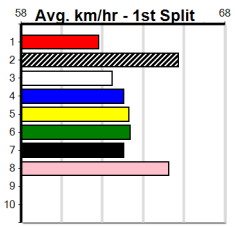

DREAMCHASERS TICKETS ON SALE NO

10

8:16PM

(VIC time)

Distance: 390m, Race Type: Grade 7, Total Prizemoney: $1,530
1st: $1,000, 2nd: $320, 3rd: $160, 4th: $50

BIG BOY CABANG (7) recorded a solid 22.17 win here 3 starts back and any repeat performance would be very hard to beat in this. BOROUGH BOUND (1) has done his best racing from this draw and he may can secure the run of the race here.

Watchdog Tips: **7** **1** **8** **6** **Bet:** **Box Trifecta 1,6,7,8 ($10 for 41.67%)**