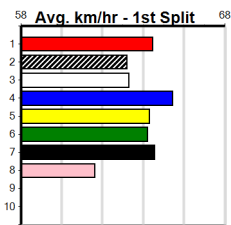

SHEPP CITY FENCING (300+ RANK)

Distance: 390m, Race Type: Grade 5, Total Prizemoney: $1,530
1st: $1,000, 2nd: $320, 3rd: $160, 4th: $50

6

6:58PM

(VIC time)

THAI MOGWAI (8) is ideally drawn and looks an each way special in this class. NARCISSUS (5) knows this circuit better than most and should be on the speed from the outset. DAKODA SUNSET (2) is drawn to run a bold race.

Watchdog Tips:

8

5

2

7

Bet:

Win 8