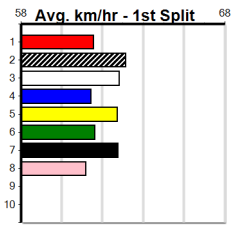

ASTON RIOT (2) was a good all the way winner here 3 starts back and she looks set to cross the red early and may prove hard to beat. BREE CABANG (3) can get a nice cart from the top elect early and she may be prominent throughout.

Watchdog Tips: **2** **3** **5** **8** Bet: Trifecta 2/3,5,8/3,5,7,8 ($10 - 111.11%)