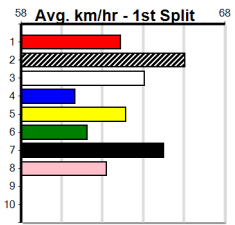

ONE MORE RACE TO GO (300+ RANK)

Distance: 390m, Race Type: Grade 5, Total Prizemoney: $1,530
1st: $1,000, 2nd: $320, 3rd: $160, 4th: $50

12

8:58PM

(VIC time)

SHE IS SCARLETT (1) was racing in fine fashion prior to last start and she may only need an ounce of luck early to salute in this. SASSY PANAMA (5) was a solid all the way winner here 2 starts back and looks like a clear danger again.

Watchdog Tips:

1

5

2

3

Bet:

Win 1